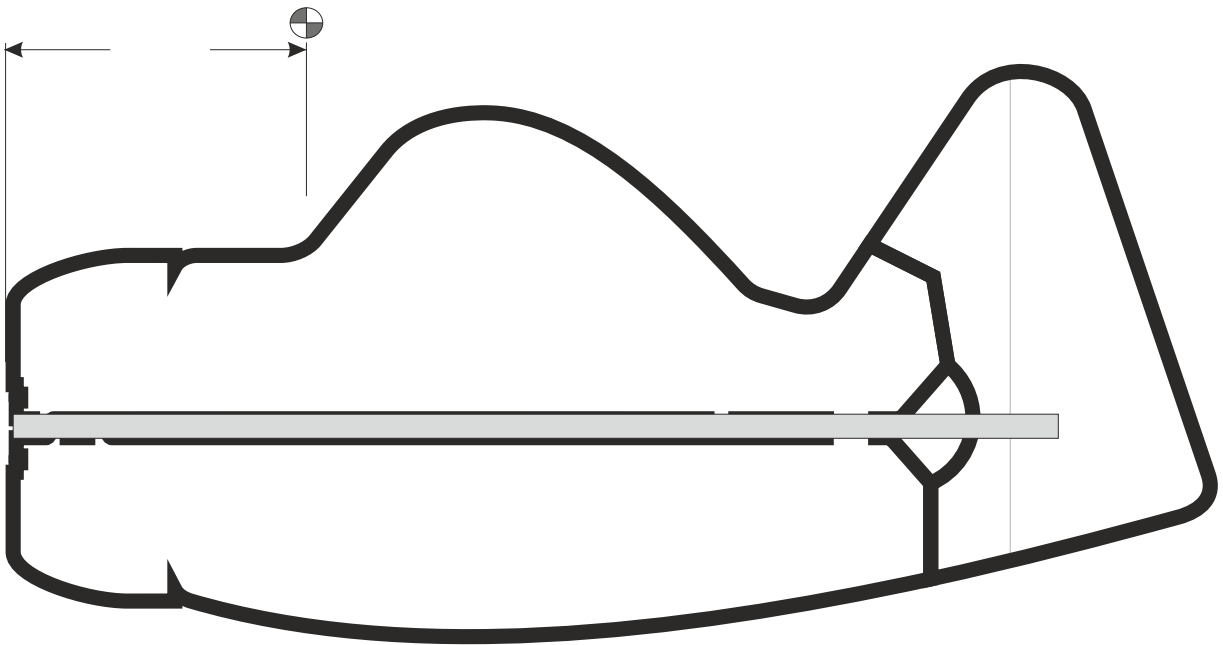

7.

8.

25.

26.

screw it!

145-150mm

"Enjoy the ride
and may you log
many flight hours!"

RC FACTORY