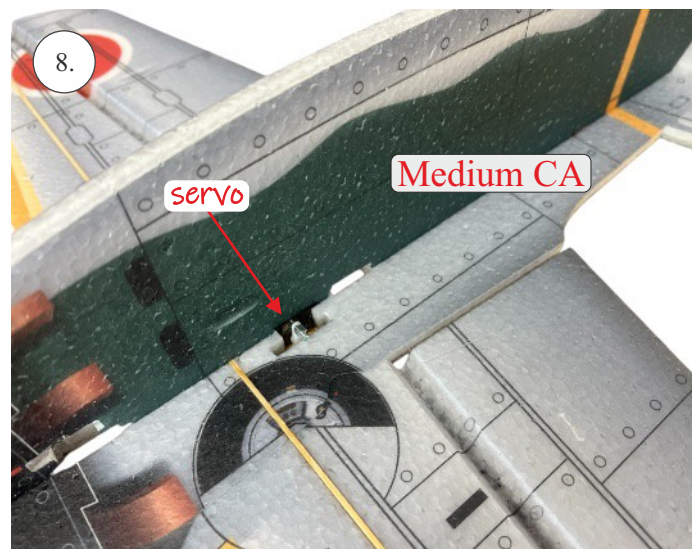

7.

8.

25.

26.

screw it!

145-150mm

"Enjoy the ride
and may you log
many flight hours!"

RC FACTORY