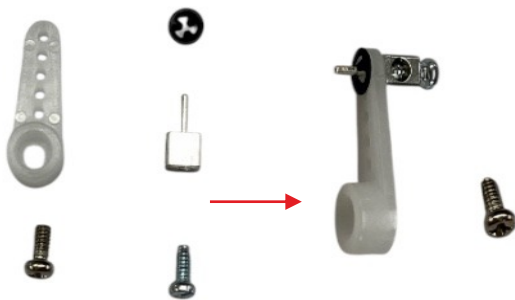

7.

8.

25.

26.

screw it!

145-150mm

"Enjoy the ride
and may you log
many flight hours!"

RC FACTORY