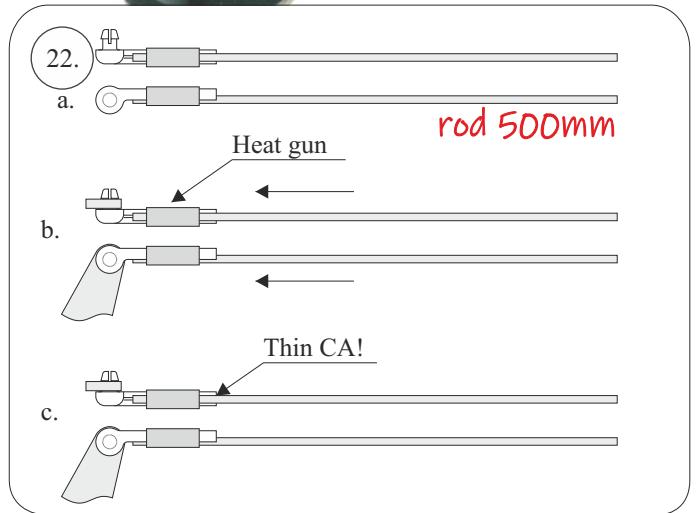

7.

8.

25.

26.

screw it!

145-150mm

"Enjoy the ride
and may you log
many flight hours!"

RC FACTORY