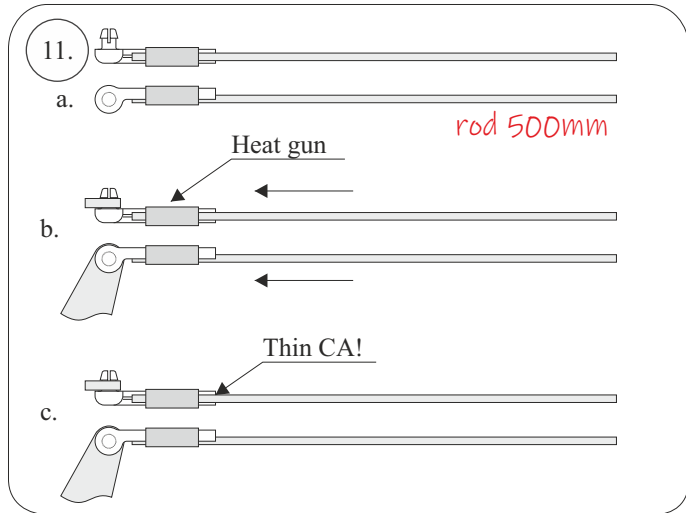

7.

8.

25.

26.

screw it!

145-150mm

"Enjoy the ride
and may you log
many flight hours!"

RC FACTORY