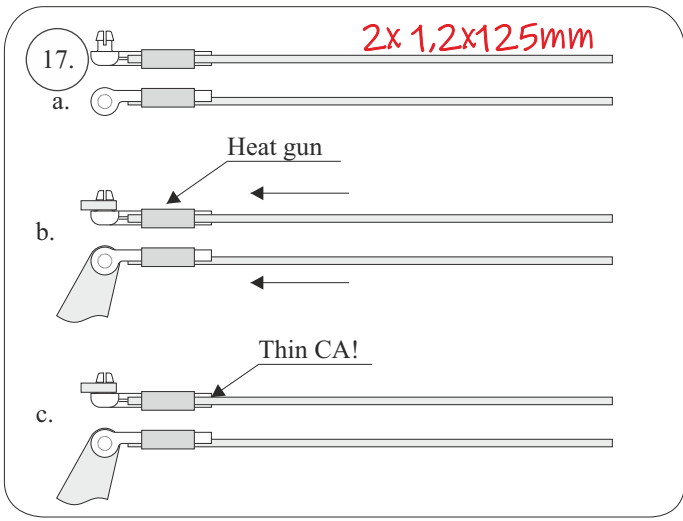

7.

8.

25.

26.

screw it!

145-150mm

"Enjoy the ride
and may you log
many flight hours!"

RC FACTORY