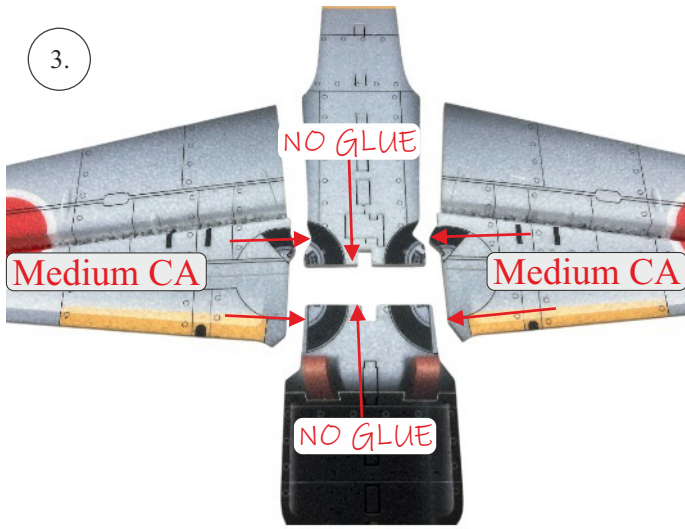

1.

min. 1h

2.

3.

4.

5.

6.

7.

8.