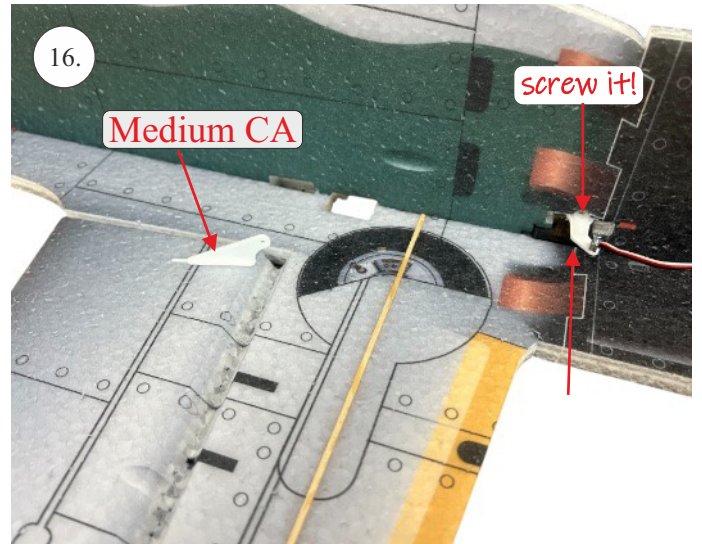

7.

8.

25.

26.

screw it!

145-150mm

"Enjoy the ride
and may you log
many flight hours!"

RC FACTORY