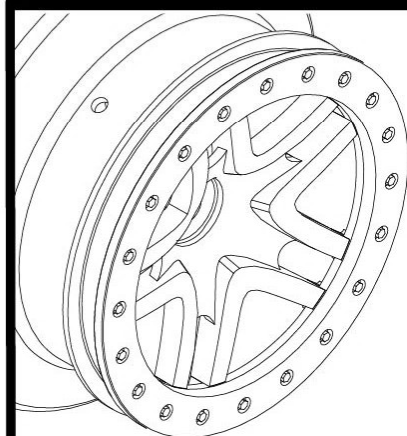

**6871**

*S1 Ultra-Soft Racing Compound*  
**6871R**

**6870**

*S1 Ultra-Soft Racing Compound*  
**6870R**

**Traxxas SCT Wheels**

**Split Spoke Wheels**

Wheels*		Assembled Wheels and Tires		Assembled Wheels and Tires		Assembled Wheels and Tires	
Satin Beadlock/ Satin Wheel - Slash Rear or Slash 4X4 Front/Rear	5872	5873†	-	-	-	5880X	-
Satin Beadlock/ Satin Wheel - Slash Front	5874	5875	-	-	-	5881X	-
Red Beadlock/ Satin Wheel - Slash Rear or Slash 4X4 Front/Rear	-	5873A	5873R	-	-	-	-
Red Beadlock/ Satin Wheel - Slash Front	5874A	-	-	-	-	-	-
Black Beadlock/ Satin Wheel - Slash Rear or Slash 4X4 Front/Rear	5872X	5873X	-	5878	-	5880	-
Black Beadlock/ Satin Wheel - Slash Front	5874X	5875X	-	-	-	5881	-
Red Beadlock/ Chrome Wheel - Slash Rear or Slash 4X4 Front/Rear	5868	5887†	5887R	5867	-	-	-
Red Beadlock/ Chrome Wheel - Slash Front	-	5888	-	5869	-	-	-
Blue Beadlock/ Chrome Wheel - Slash Rear or Slash 4X4 Front/Rear	5868A	-	-	5867A	-	-	-
Blue Beadlock/ Chrome Wheel - Slash Front	5870A	-	-	5869A	-	-	-
Green Beadlock/ Chrome Wheel - Slash Front	5866	-	-	5865	-	-	-
Green Beadlock/ Chrome Wheel - Slash Rear or Slash 4X4 Front/Rear	6875	-	-	6876	-	-	-
Orange Beadlock/ Black Wheel - Slash Front	5870X	5864	-	-	-	-	-
Orange Beadlock/ Black Wheel - Slash Rear or Slash 4X4 Front/Rear	5868X	5863†	5863R†	-	-	-	-
Black Beadlock/ Satin Wheel - Slash Rear or Slash 4X4 Front/Rear	6872	6892†	6892R	6873†	6873X	6874	6874R
Black Beadlock/ Satin Wheel - Slash Front	5876	-	-	5877	-	5882	5882R
Black Chrome Beadlock/ Black Wheel - Slash Rear or Slash 4X4 Front/Rear	-	-	-	-	6873T†	-	-
Red Beadlock/ Chrome Wheel - Slash Rear or Slash 4X4 Front/Rear	6872A	6891†	6891R†	6873A	6873R	-	-
Red Beadlock/ Chrome Wheel - Slash Front	-	-	-	5877A	5877R	-	-
Green Beadlock/ Chrome Wheel - Slash Rear or Slash 4X4 Front/Rear Front	6872X	-	-	-	-	-	-
Satin Beadlock/ Black Wheel - Slash Front	5886	5890	-	5885	-	-	-
Satin Beadlock/ Black Wheel - Slash Rear or Slash 4X4 Front/Rear	5884	5889†	5889R	5883	-	-	-
Blue Beadlock/ Black Wheel - Slash Front	5886A	-	-	5885A	-	-	-
Blue Beadlock/ Black Wheel - Slash Rear or Slash 4X4 Front/Rear	5884A	-	-	5883A	-	-	-
Gray Beadlock/ Gray Wheel - Slash Rear or Slash 4X4 Front/Rear	-	6964†	-	-	-	-	-
Orange Beadlock/ Orange Wheel - Slash Rear or Slash 4X4 Front/Rear	-	5892†	-	-	-	-	-
Green Beadlock/ Green Wheel - Slash Rear or Slash 4X4 Front/Rear	-	5892G†	-	-	-	-	-