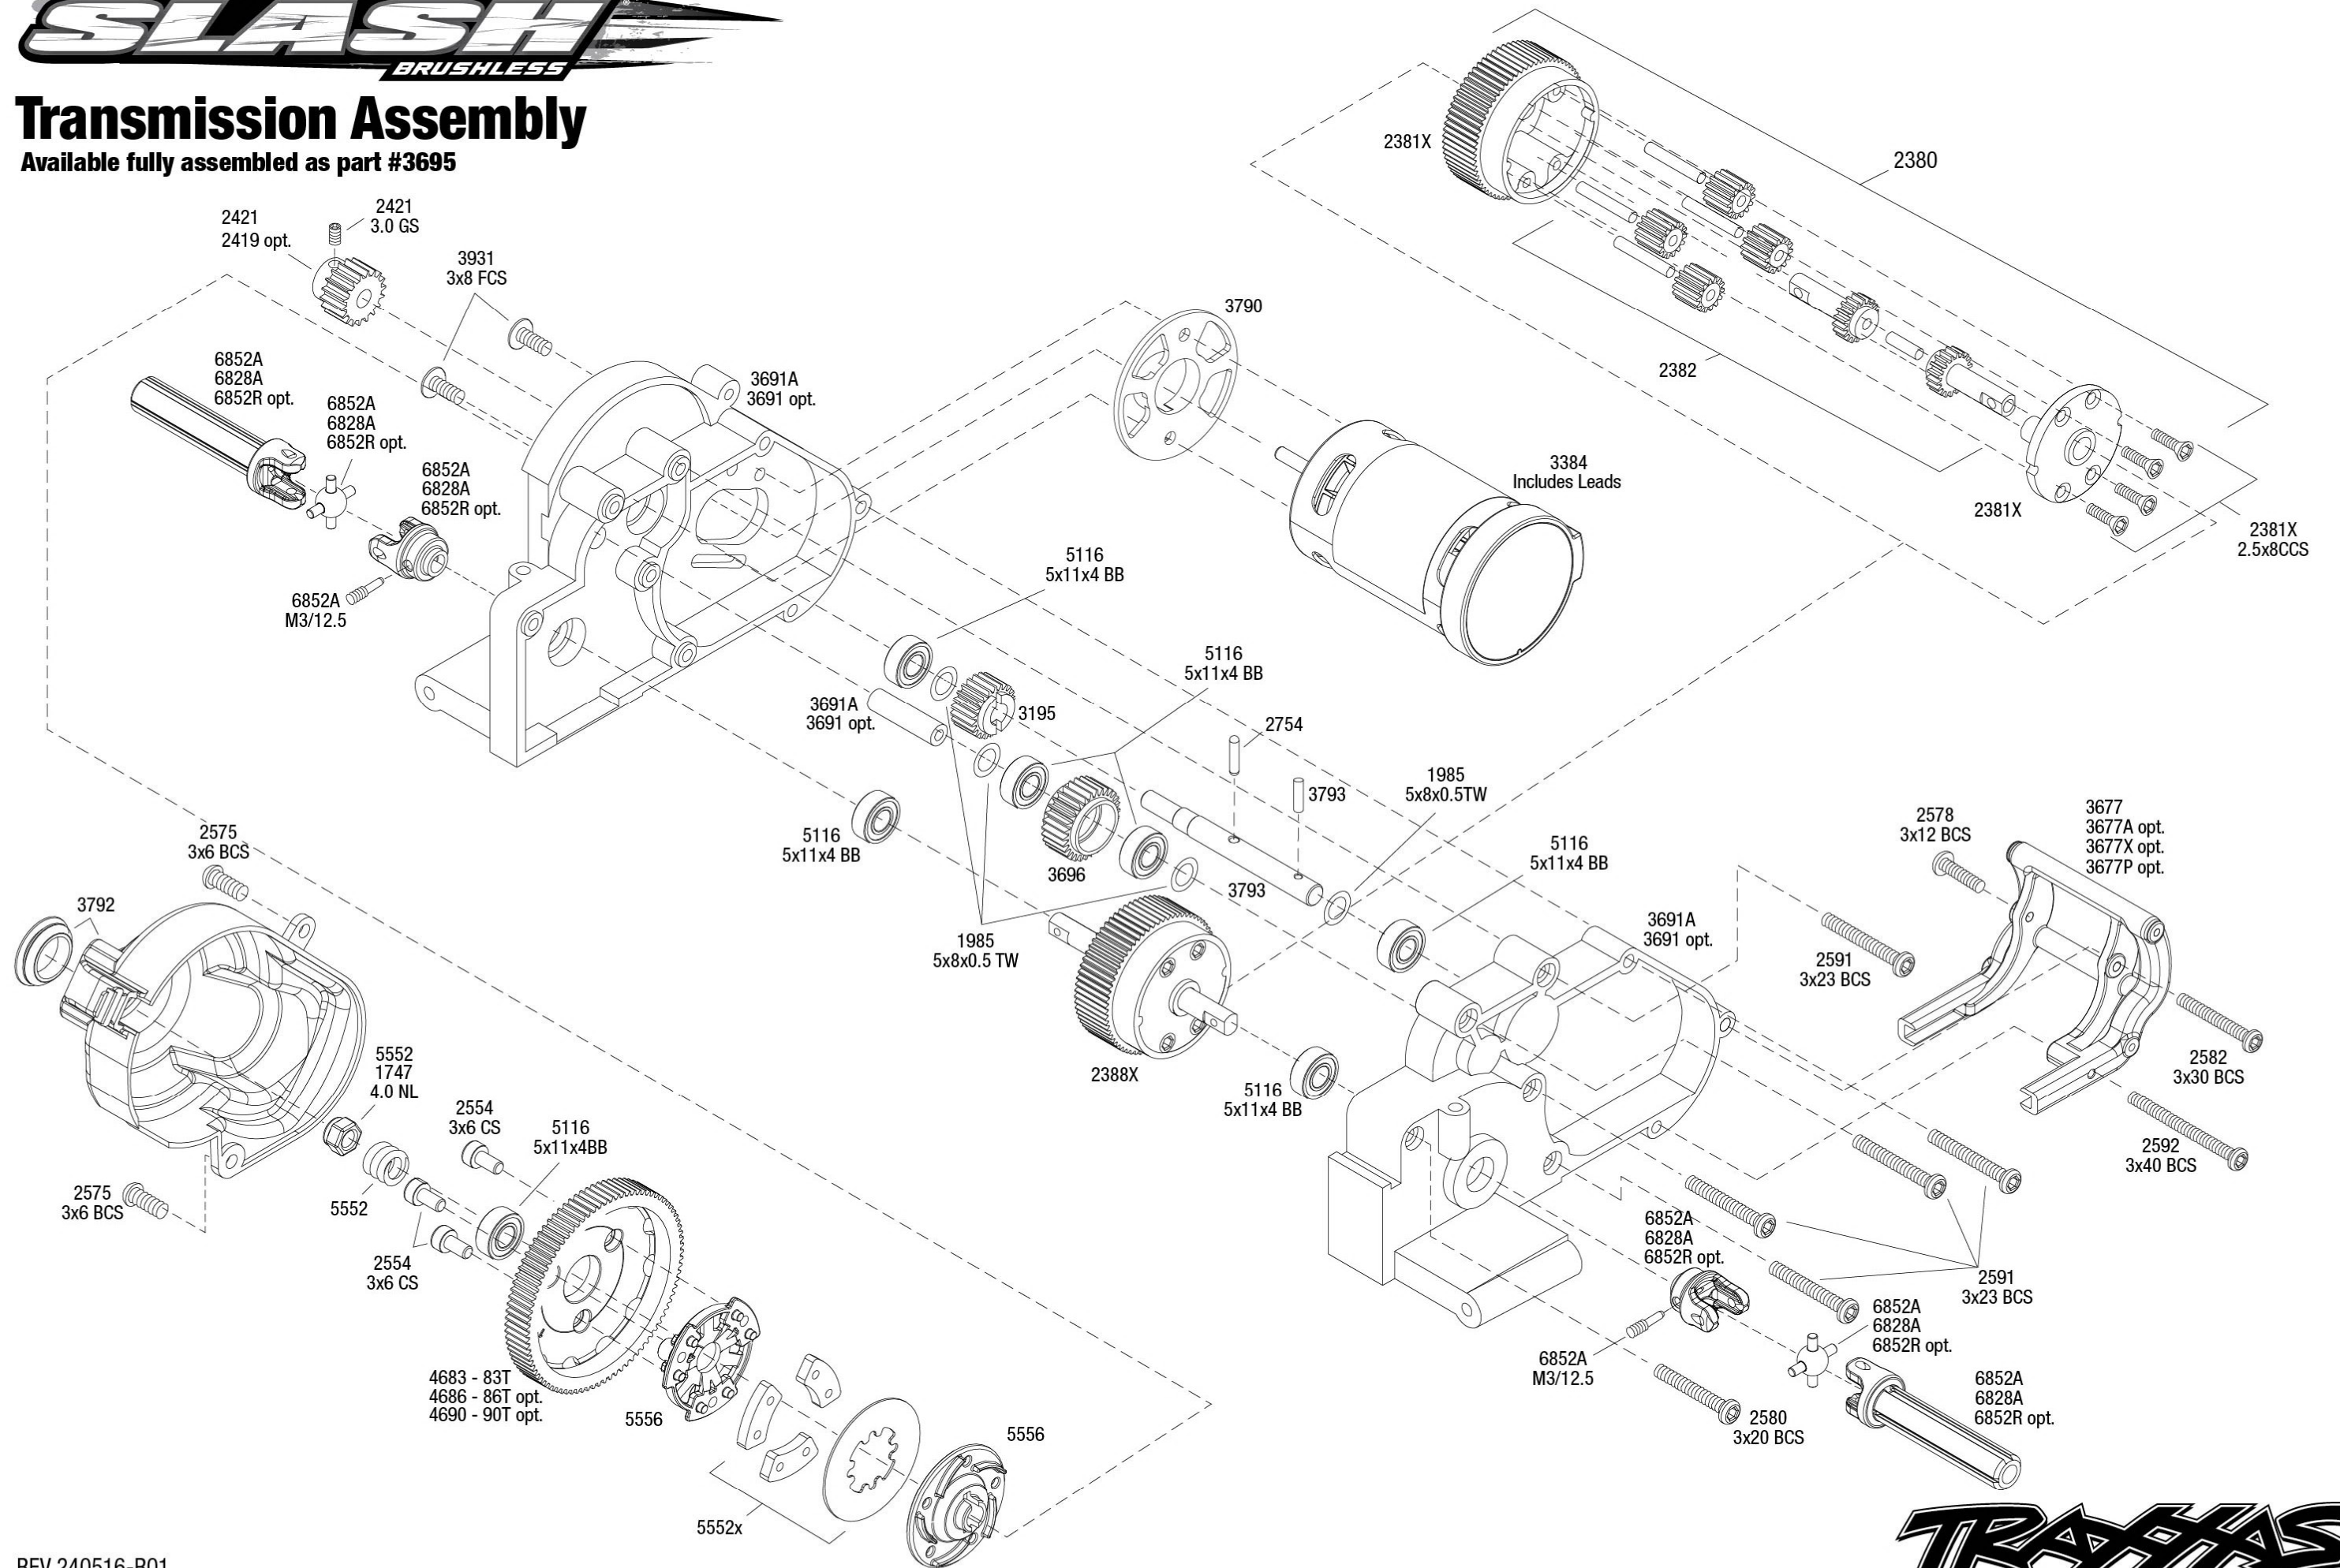

Transmission Assembly

Available fully assembled as part #3695

REV 240516-R01
See Parts List for a complete listing of optional accessories.

Specifications on this page are subject to change without notice. Every attempt has been made to ensure the accuracy of this drawing,; however, Traxxas cannot be held responsible for typographical or other errors.