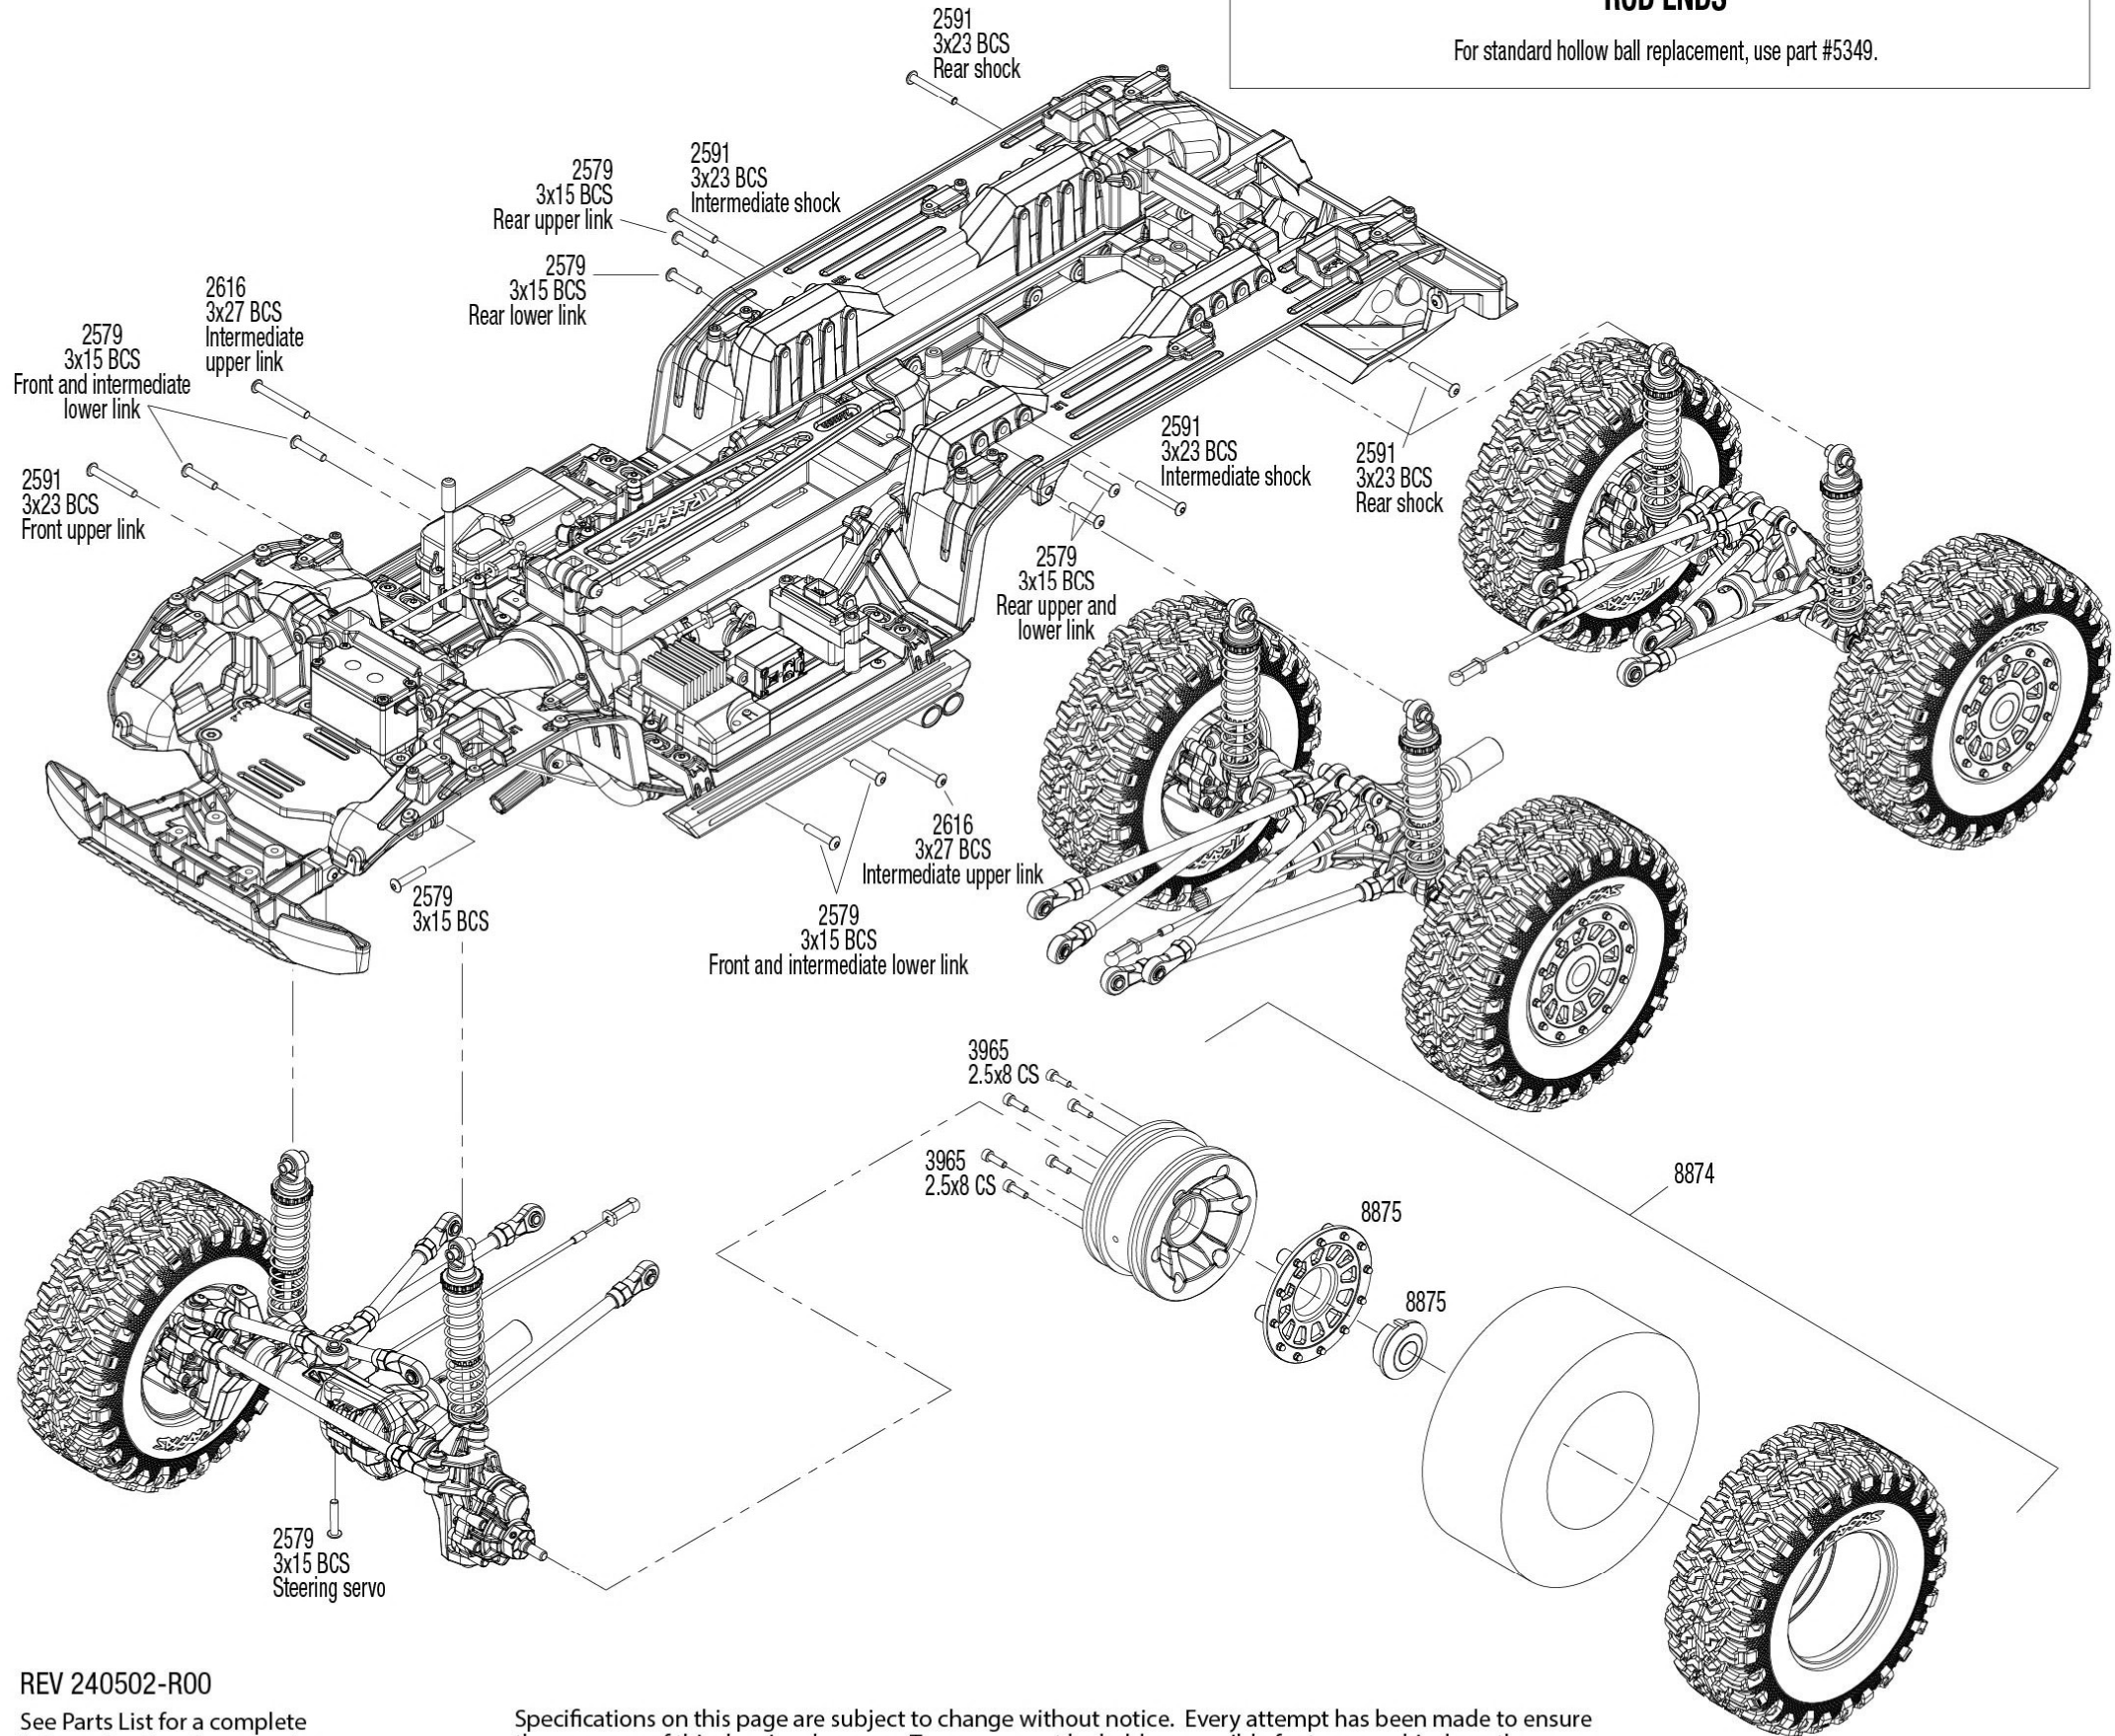

Link Dimensions

TRX6

Modular Assembly

REV 240502-R00

See Parts List for a complete listing of optional accessories.

Specifications on this page are subject to change without notice. Every attempt has been made to ensure the accuracy of this drawing; however, Traxxas cannot be held responsible for typographical or other errors.

Intermediate Assembly

Shock Assembly