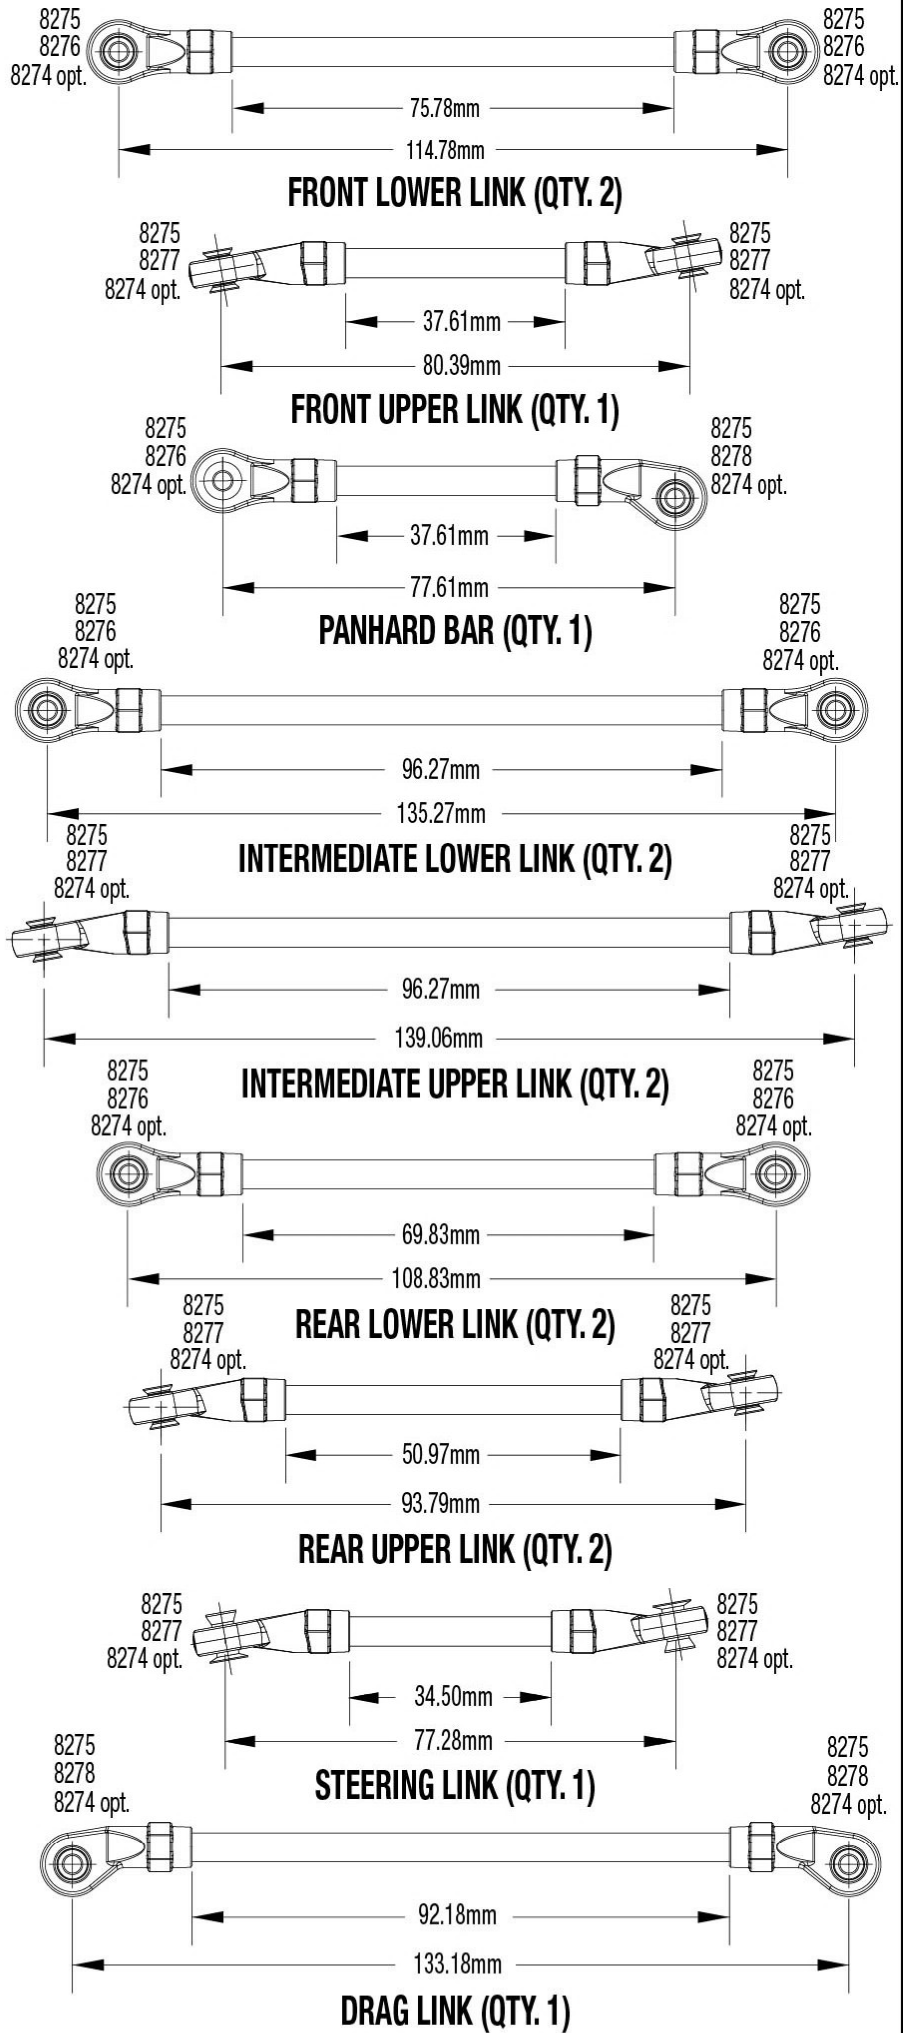

Link Dimensions

TRX6

Modular Assembly

REV 240502-R00

See Parts List for a complete listing of optional accessories.

Specifications on this page are subject to change without notice. Every attempt has been made to ensure the accuracy of this drawing; however, Traxxas cannot be held responsible for typographical or other errors.

Intermediate Assembly

Shock Assembly