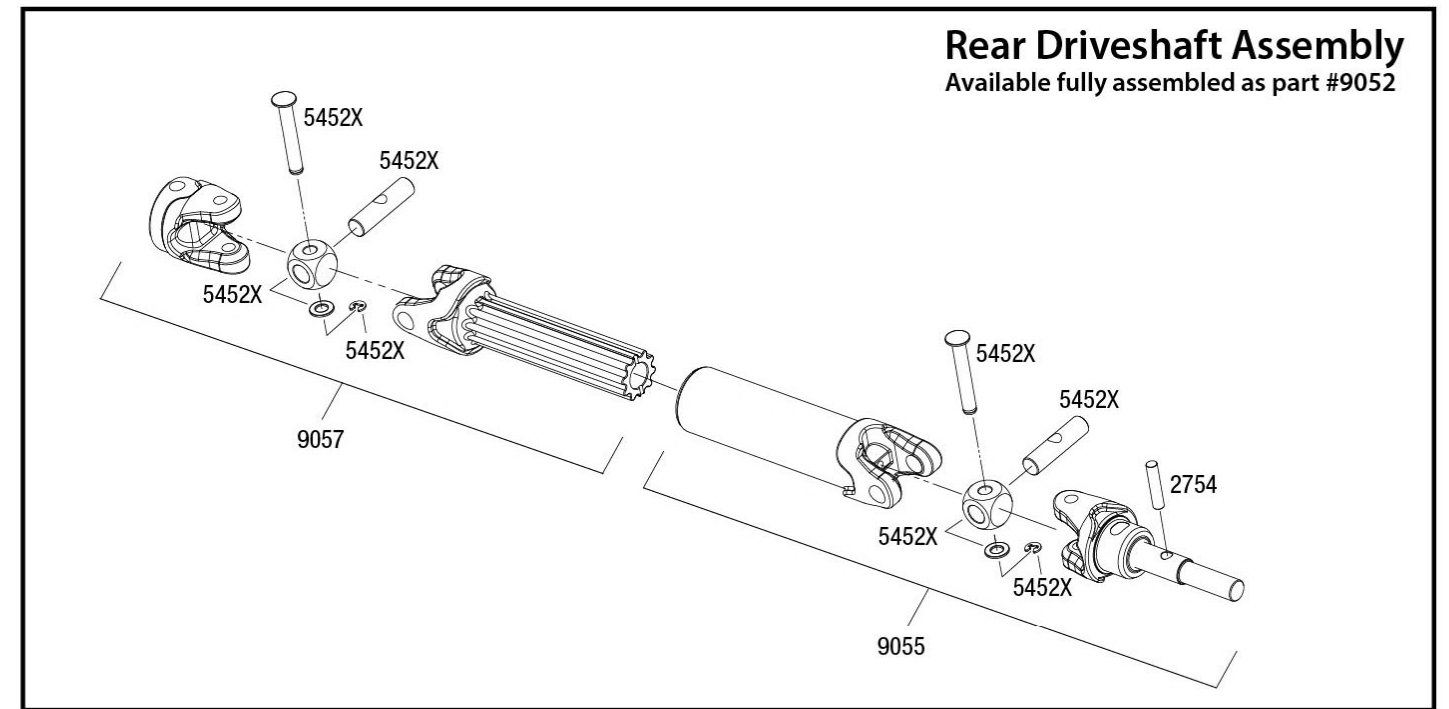

REV 240801-R00  
See Parts List for a complete listing of optional accessories.

Specifications on this page are subject to change without notice. Every attempt has been made to ensure the accuracy of this drawing; however, Traxxas cannot be held responsible for typographical or other errors.

### Driveshafts