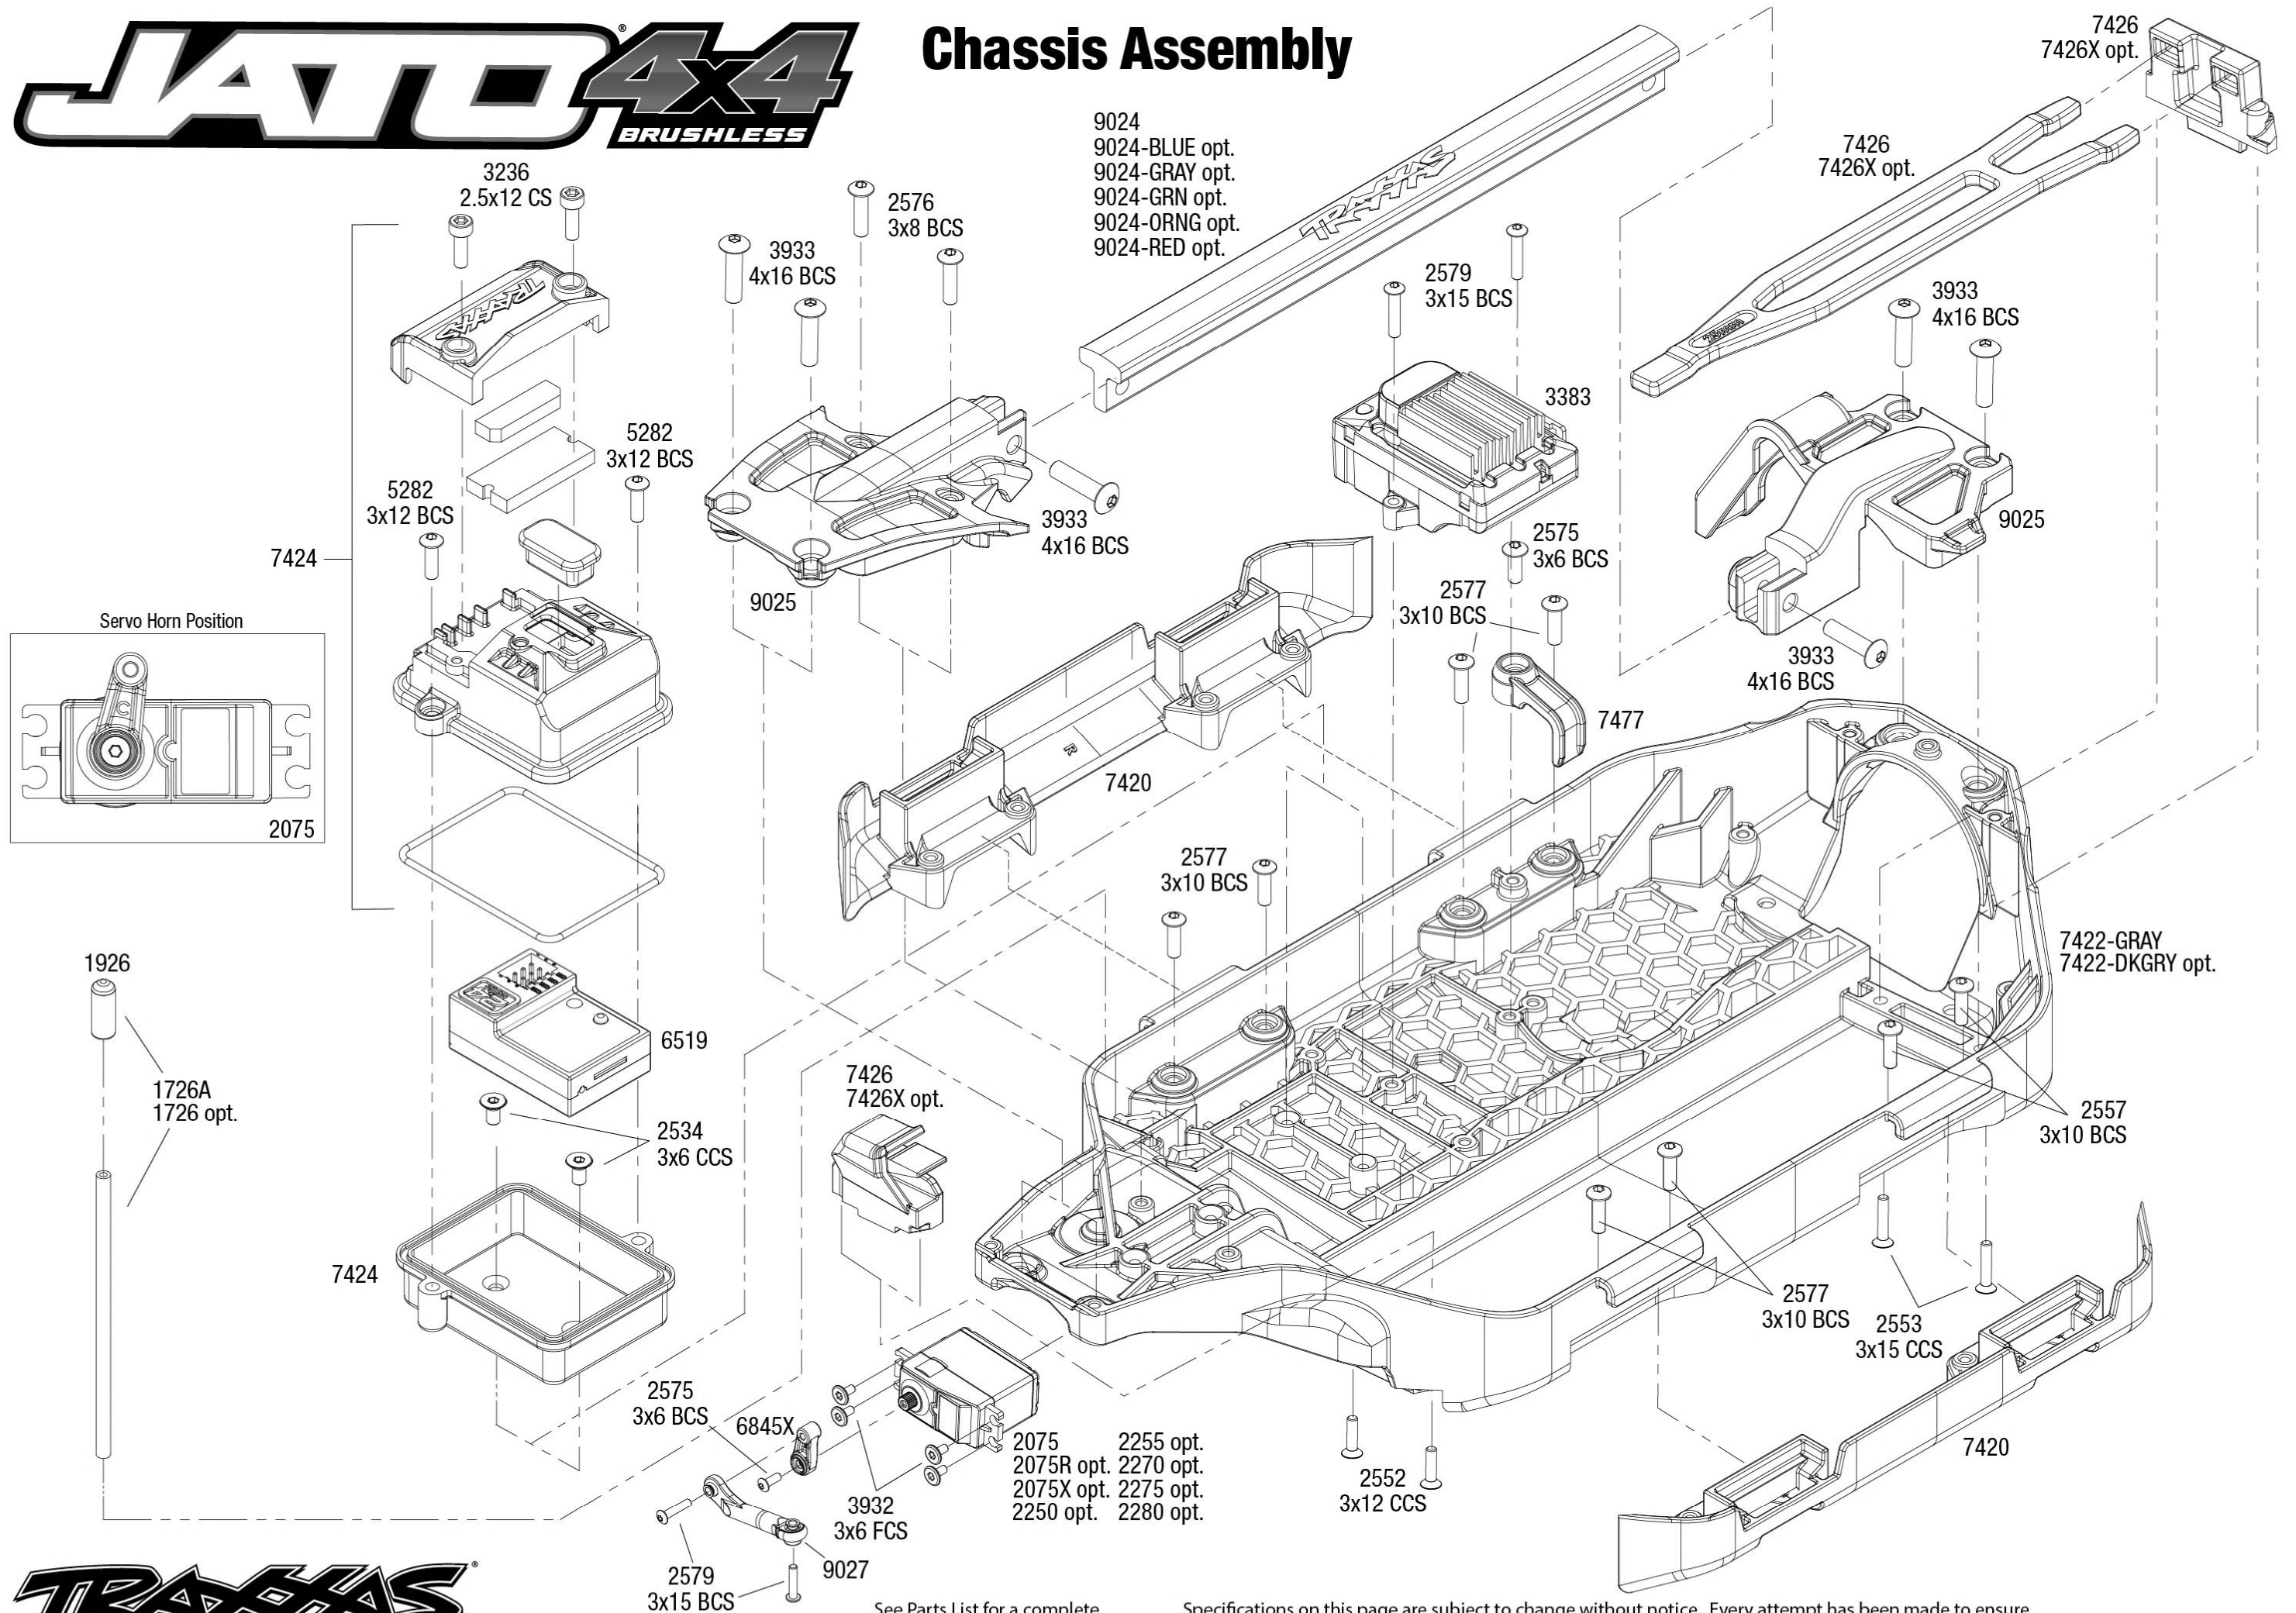

REV 240801-R00  
See Parts List for a complete listing of optional accessories.

Specifications on this page are subject to change without notice. Every attempt has been made to ensure the accuracy of this drawing; however, Traxxas cannot be held responsible for typographical or other errors.

### Driveshafts

## Chassis Assembly

## Body Assembly

**Completed Assembly (view from top)**

**Completed Assembly (view from bottom)**