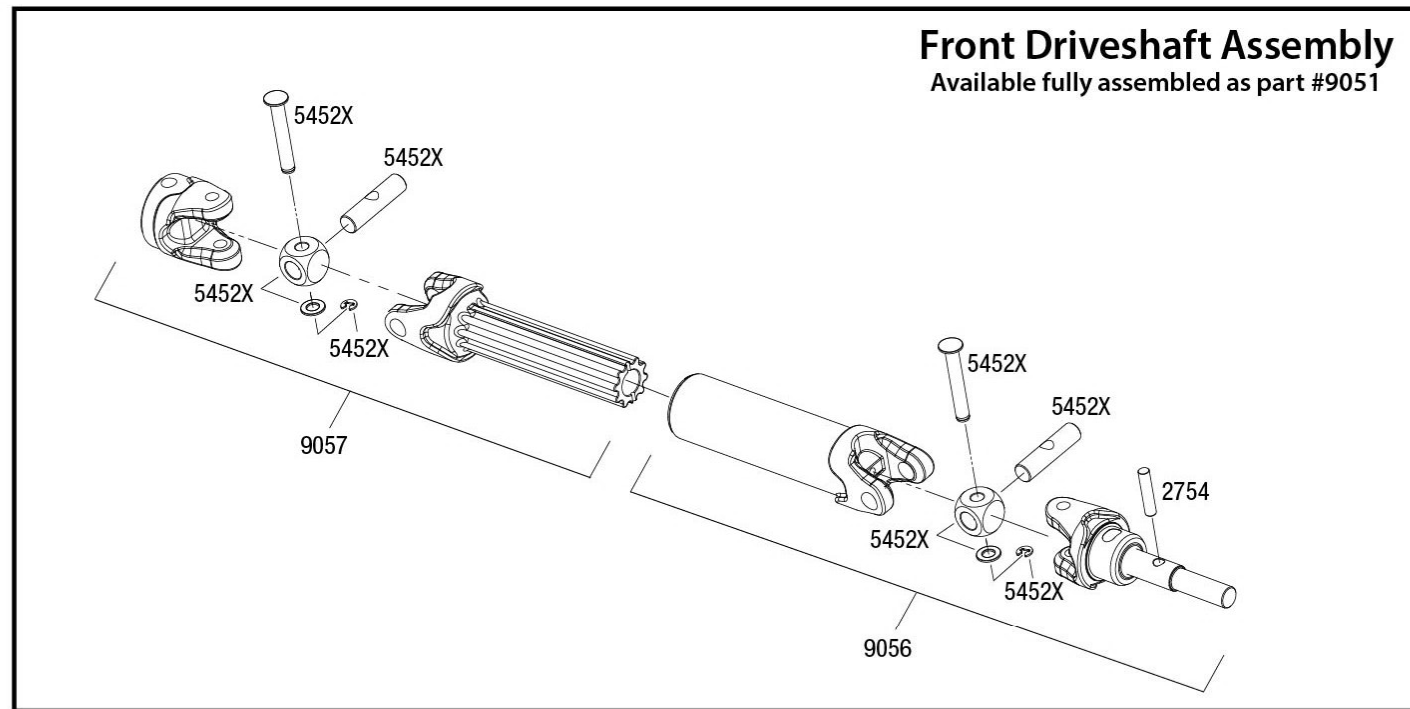

REV 240801-R00  
See Parts List for a complete listing of optional accessories.

Specifications on this page are subject to change without notice. Every attempt has been made to ensure the accuracy of this drawing; however, Traxxas cannot be held responsible for typographical or other errors.

### Driveshafts