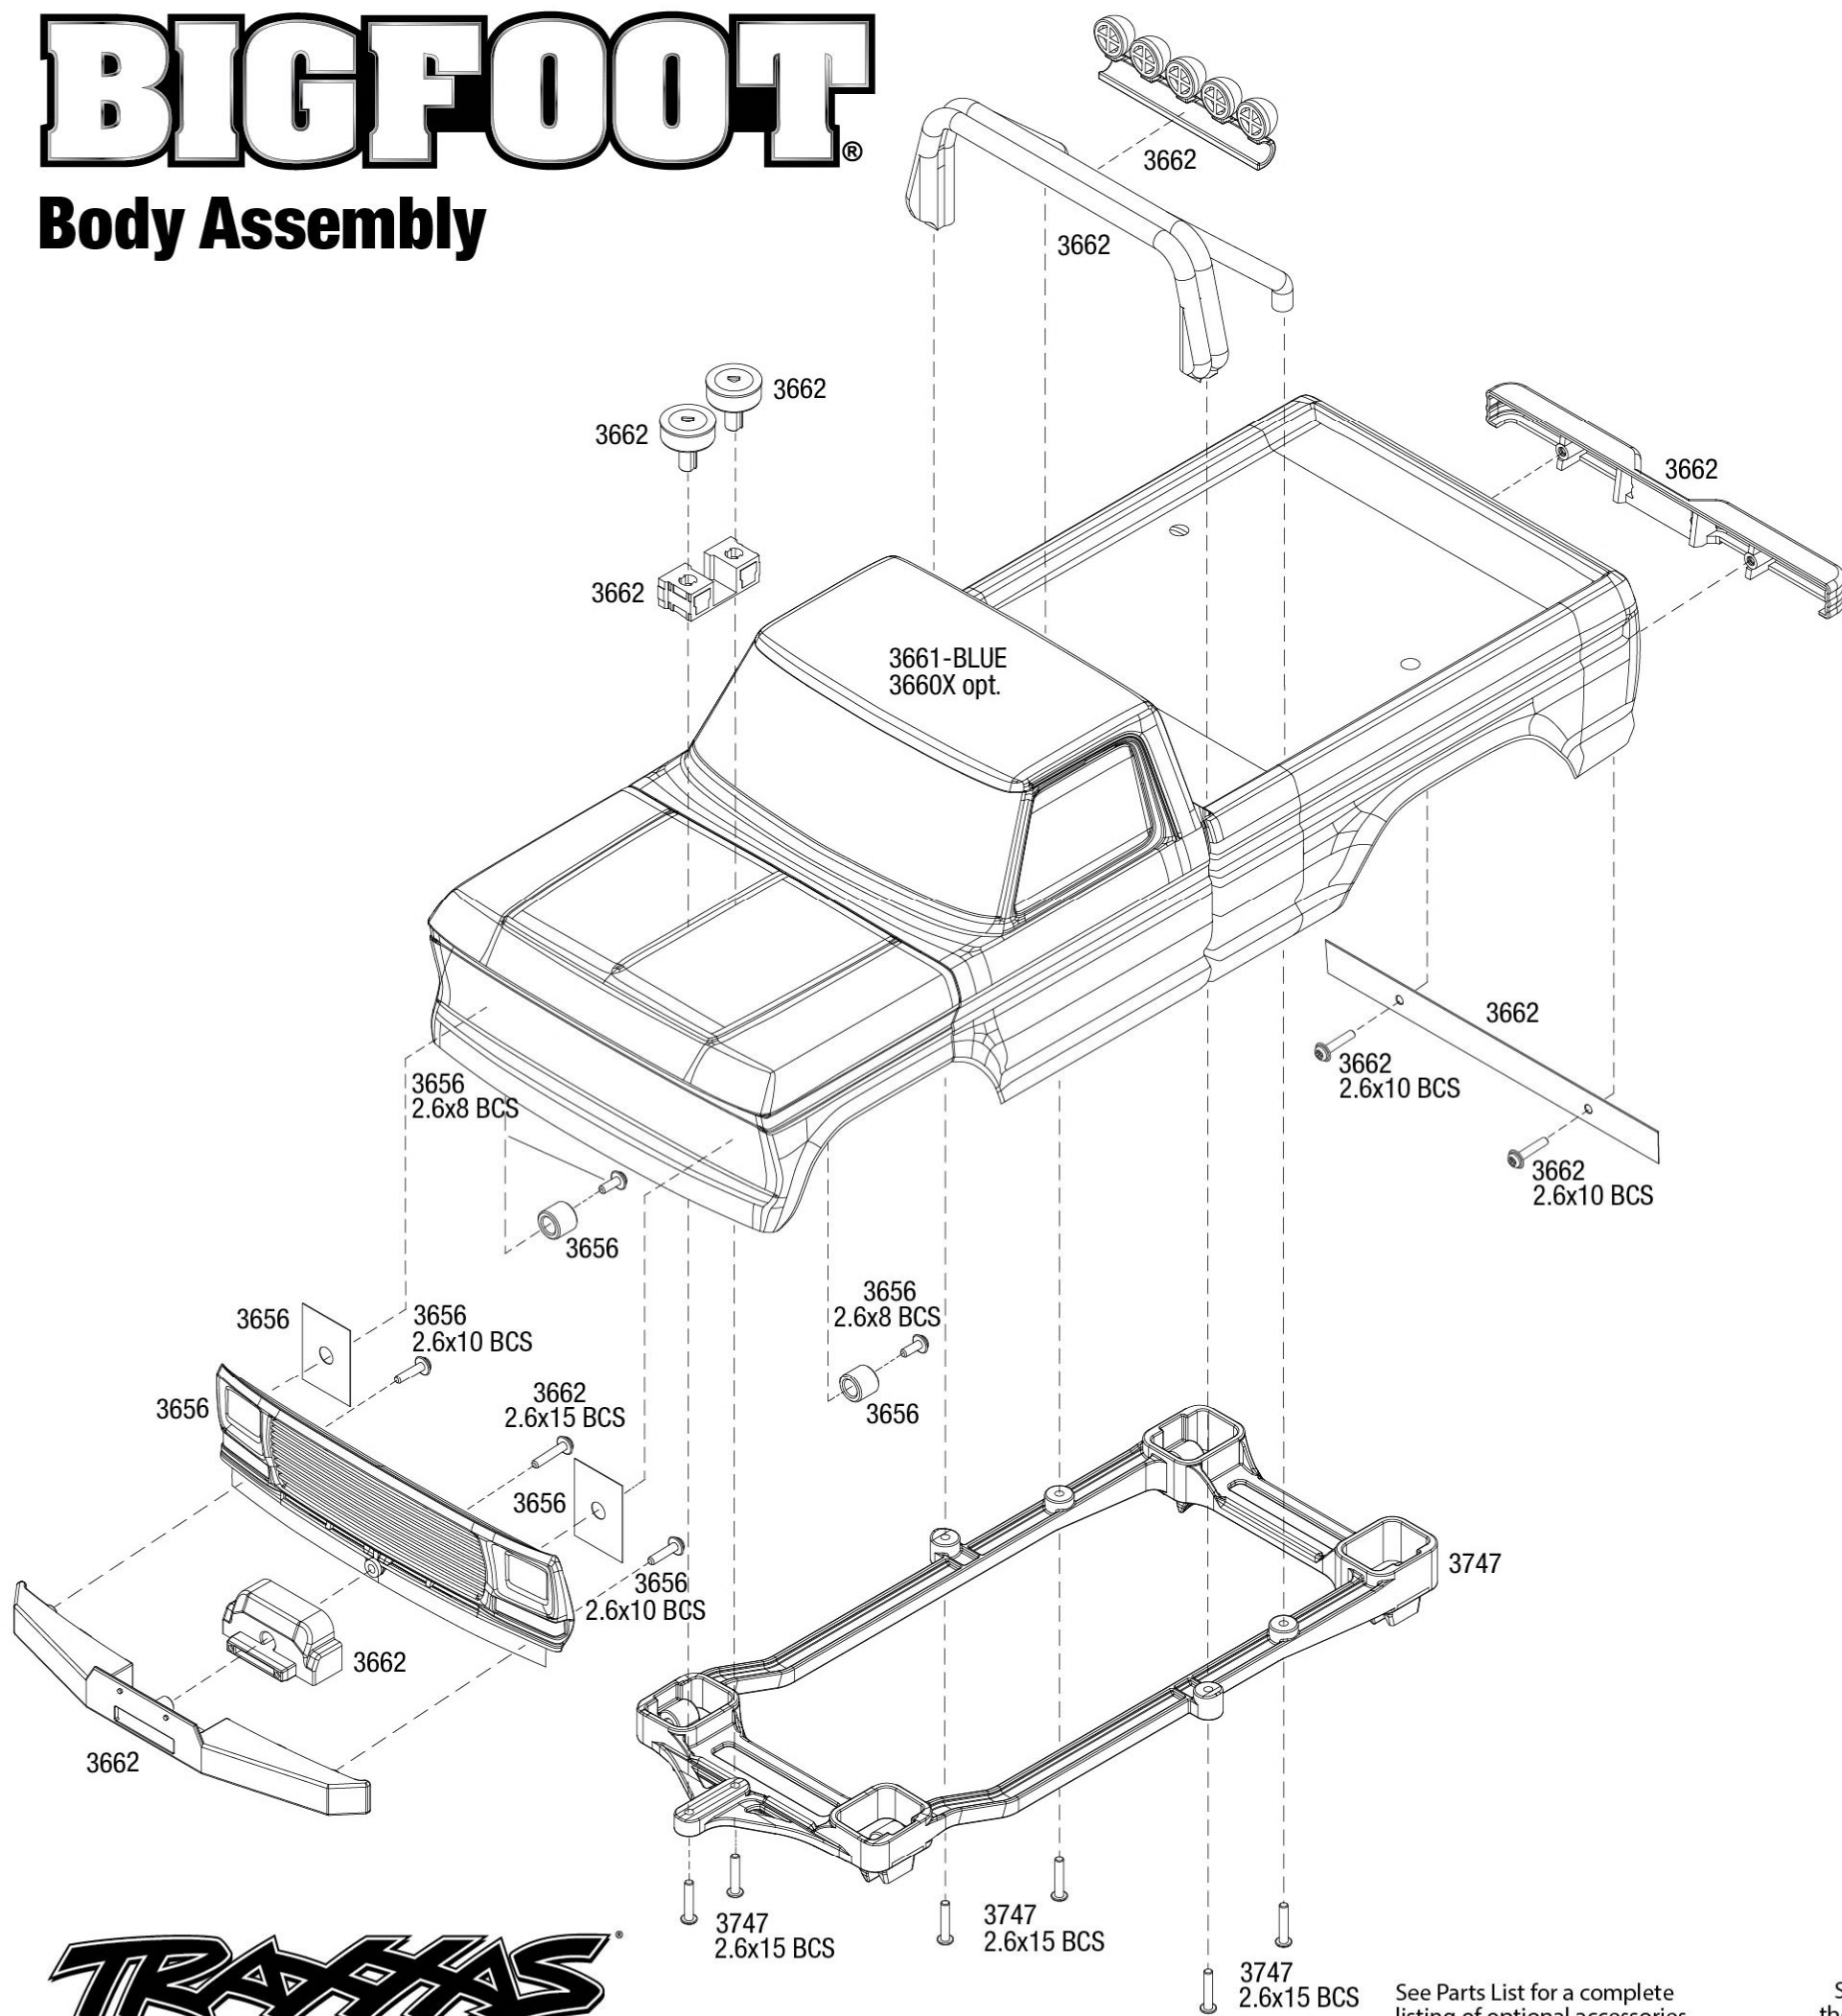

## Body Assembly

**Completed Assembly  
(view from bottom)**

- 3660X Body, Bigfoot® No. 1, Officially Licensed replica (clear, requires painting)/ window masks/ decal sheet
- 3661-BLUE Body, Bigfoot® No. 1, Officially Licensed replica (painted, decals applied) (assembled with body support for clipless mounting)
- 3747 Body support (with front & rear latches)/ 2.6x15mm BCS (6) (for clipless body mounting)
- 3656 Grille, Bigfoot® No. 1 (chrome)/ decals/ adhesive tape/ mounting hardware
- 3662 Body accessories kit, Bigfoot® No. 1 (includes winch, front and rear bumpers, roll bar, light bar, engine detail, & mounting hardware) (grille sold separately)

**Completed Assembly  
(view from top)**

- 3660X Body, Bigfoot® No. 1, Officially Licensed replica (clear, requires painting)/ window masks/ decal sheet
- 3661-BLUE Body, Bigfoot® No. 1, Officially Licensed replica (painted, decals applied) (assembled with body support for clipless mounting)
- 3747 Body support (with front & rear latches)/ 2.6x15mm BCS (6) (for clipless body mounting)
- 3656 Grille, Bigfoot® No. 1 (chrome)/ decals/ adhesive tape/ mounting hardware
- 3662 Body accessories kit, Bigfoot® No. 1 (includes winch, front and rear bumpers, roll bar, light bar, engine detail, & mounting hardware) (grille sold separately)