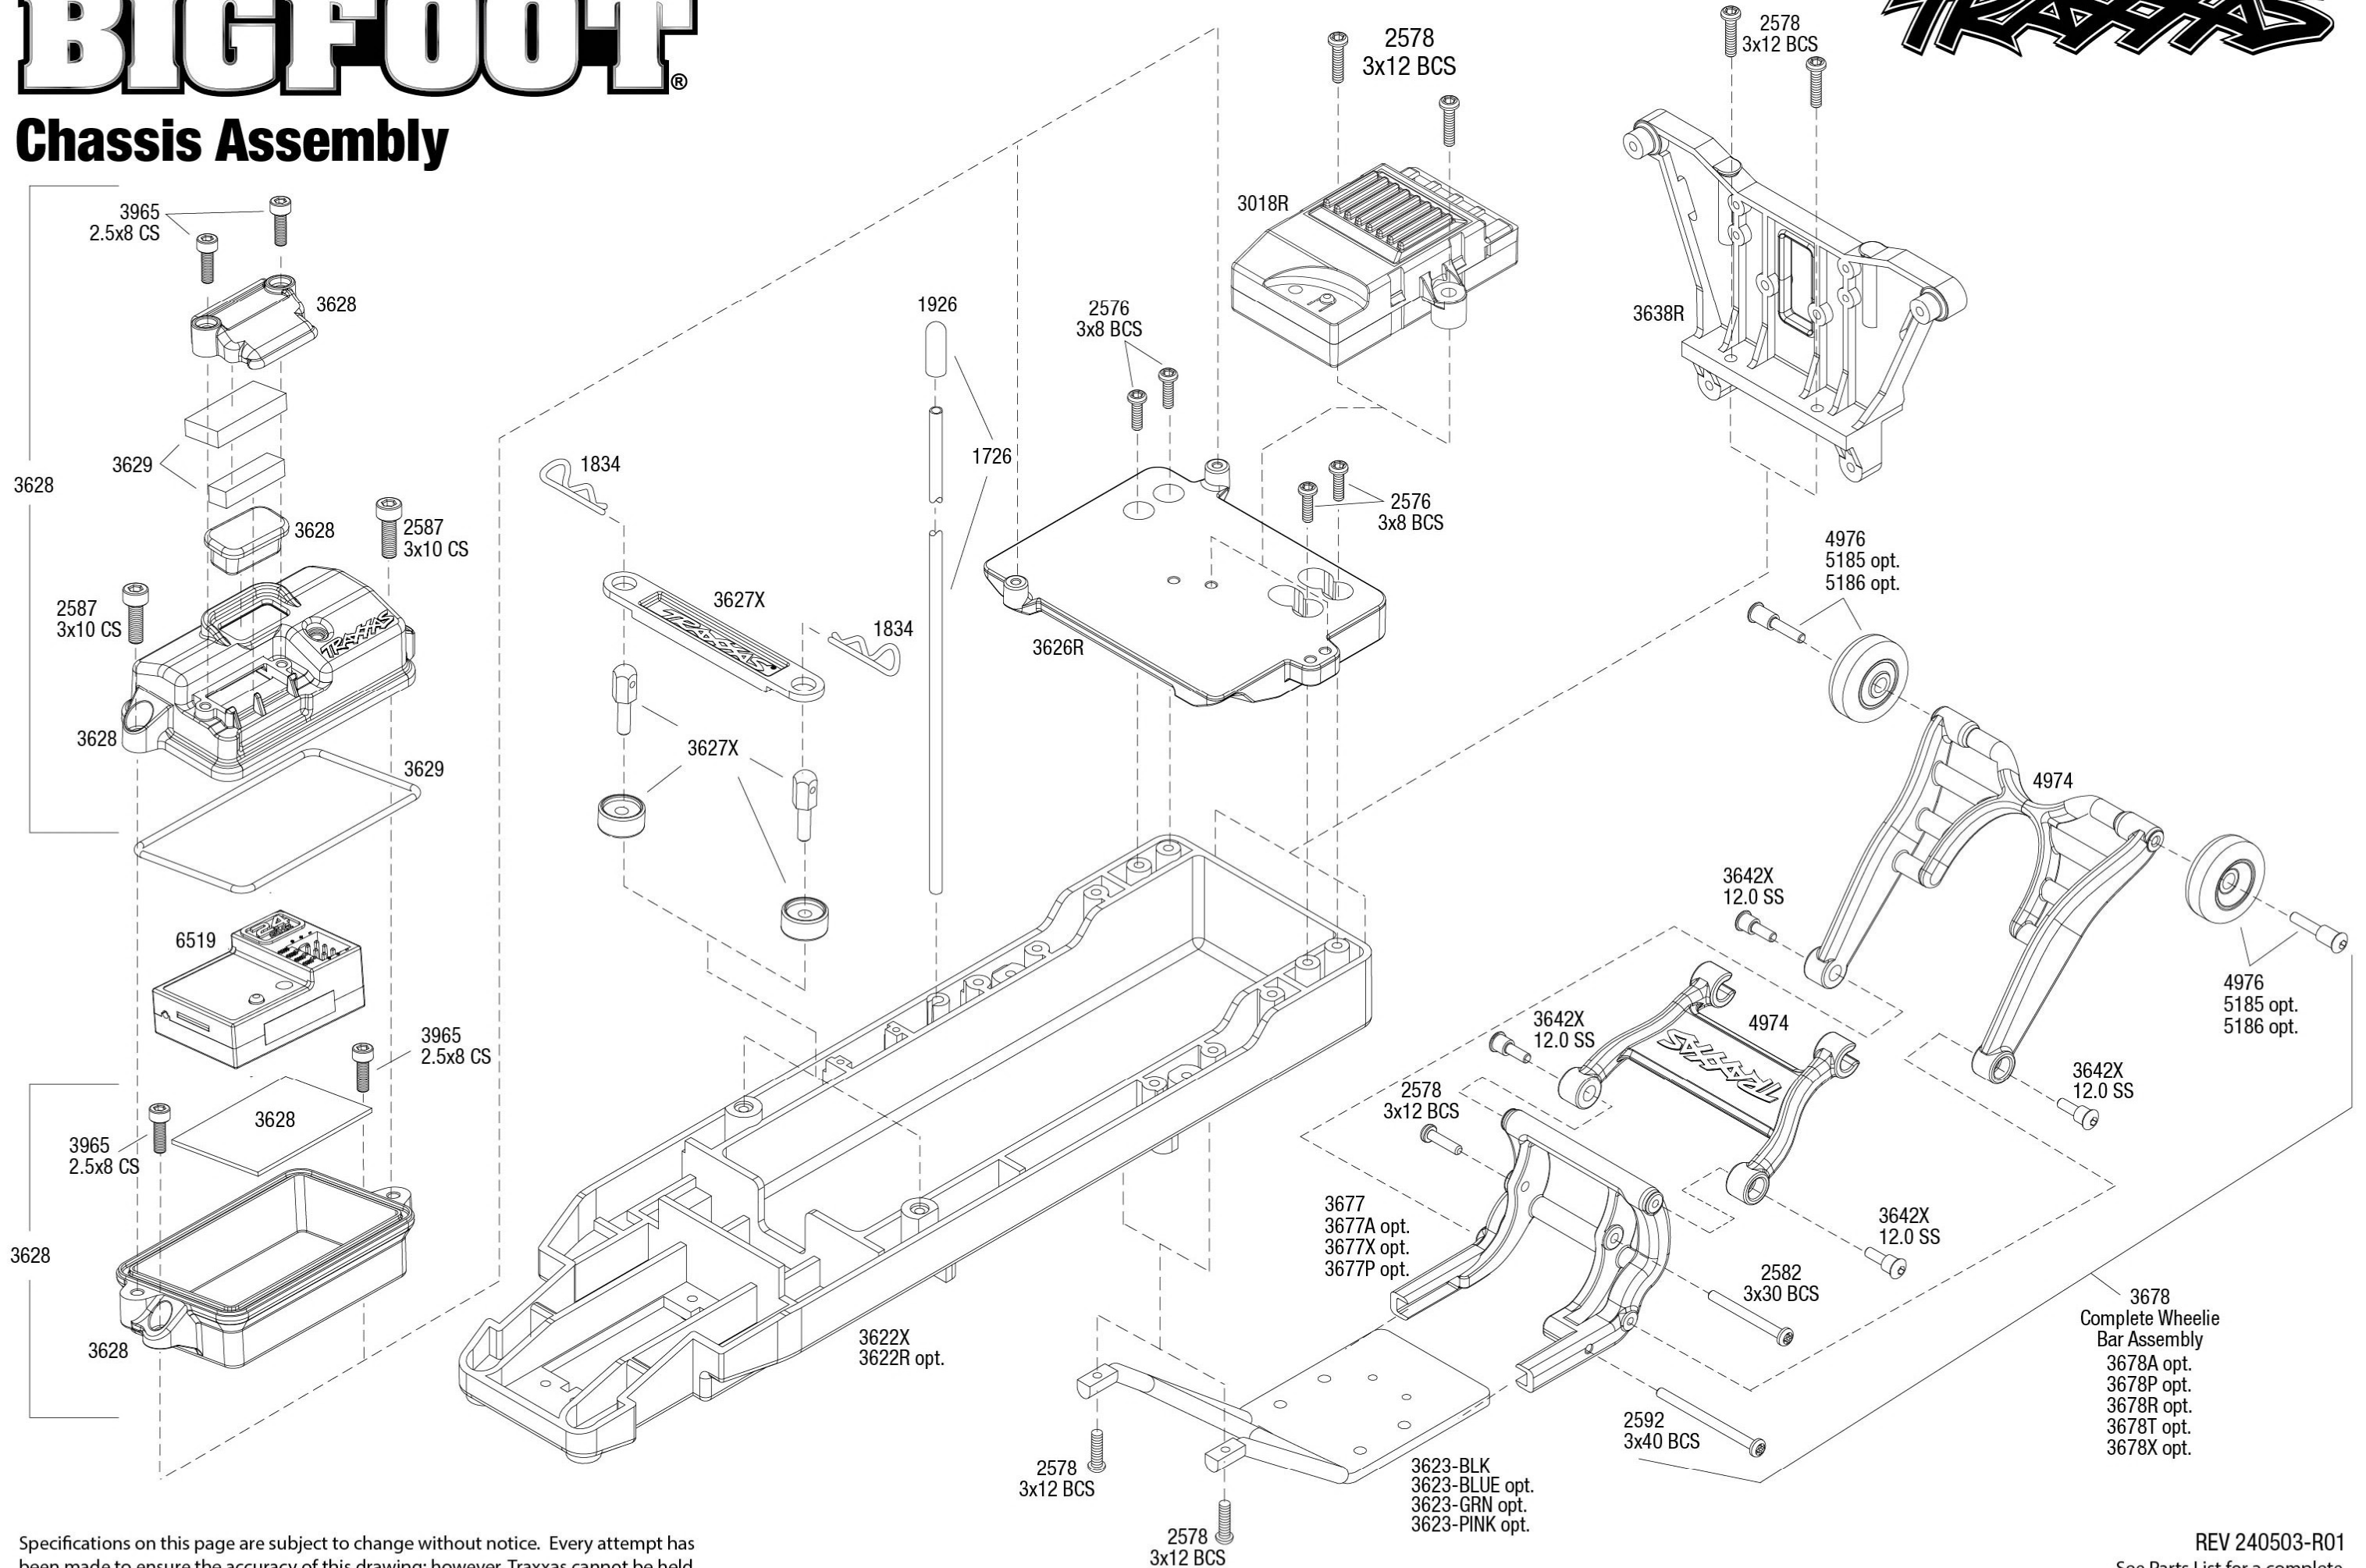

BIGFOOT®

Chassis Assembly

Specifications on this page are subject to change without notice. Every attempt has been made to ensure the accuracy of this drawing; however, Traxxas cannot be held responsible for typographical or other errors.

REV 240503-R01
See Parts List for a complete listing of optional accessories.