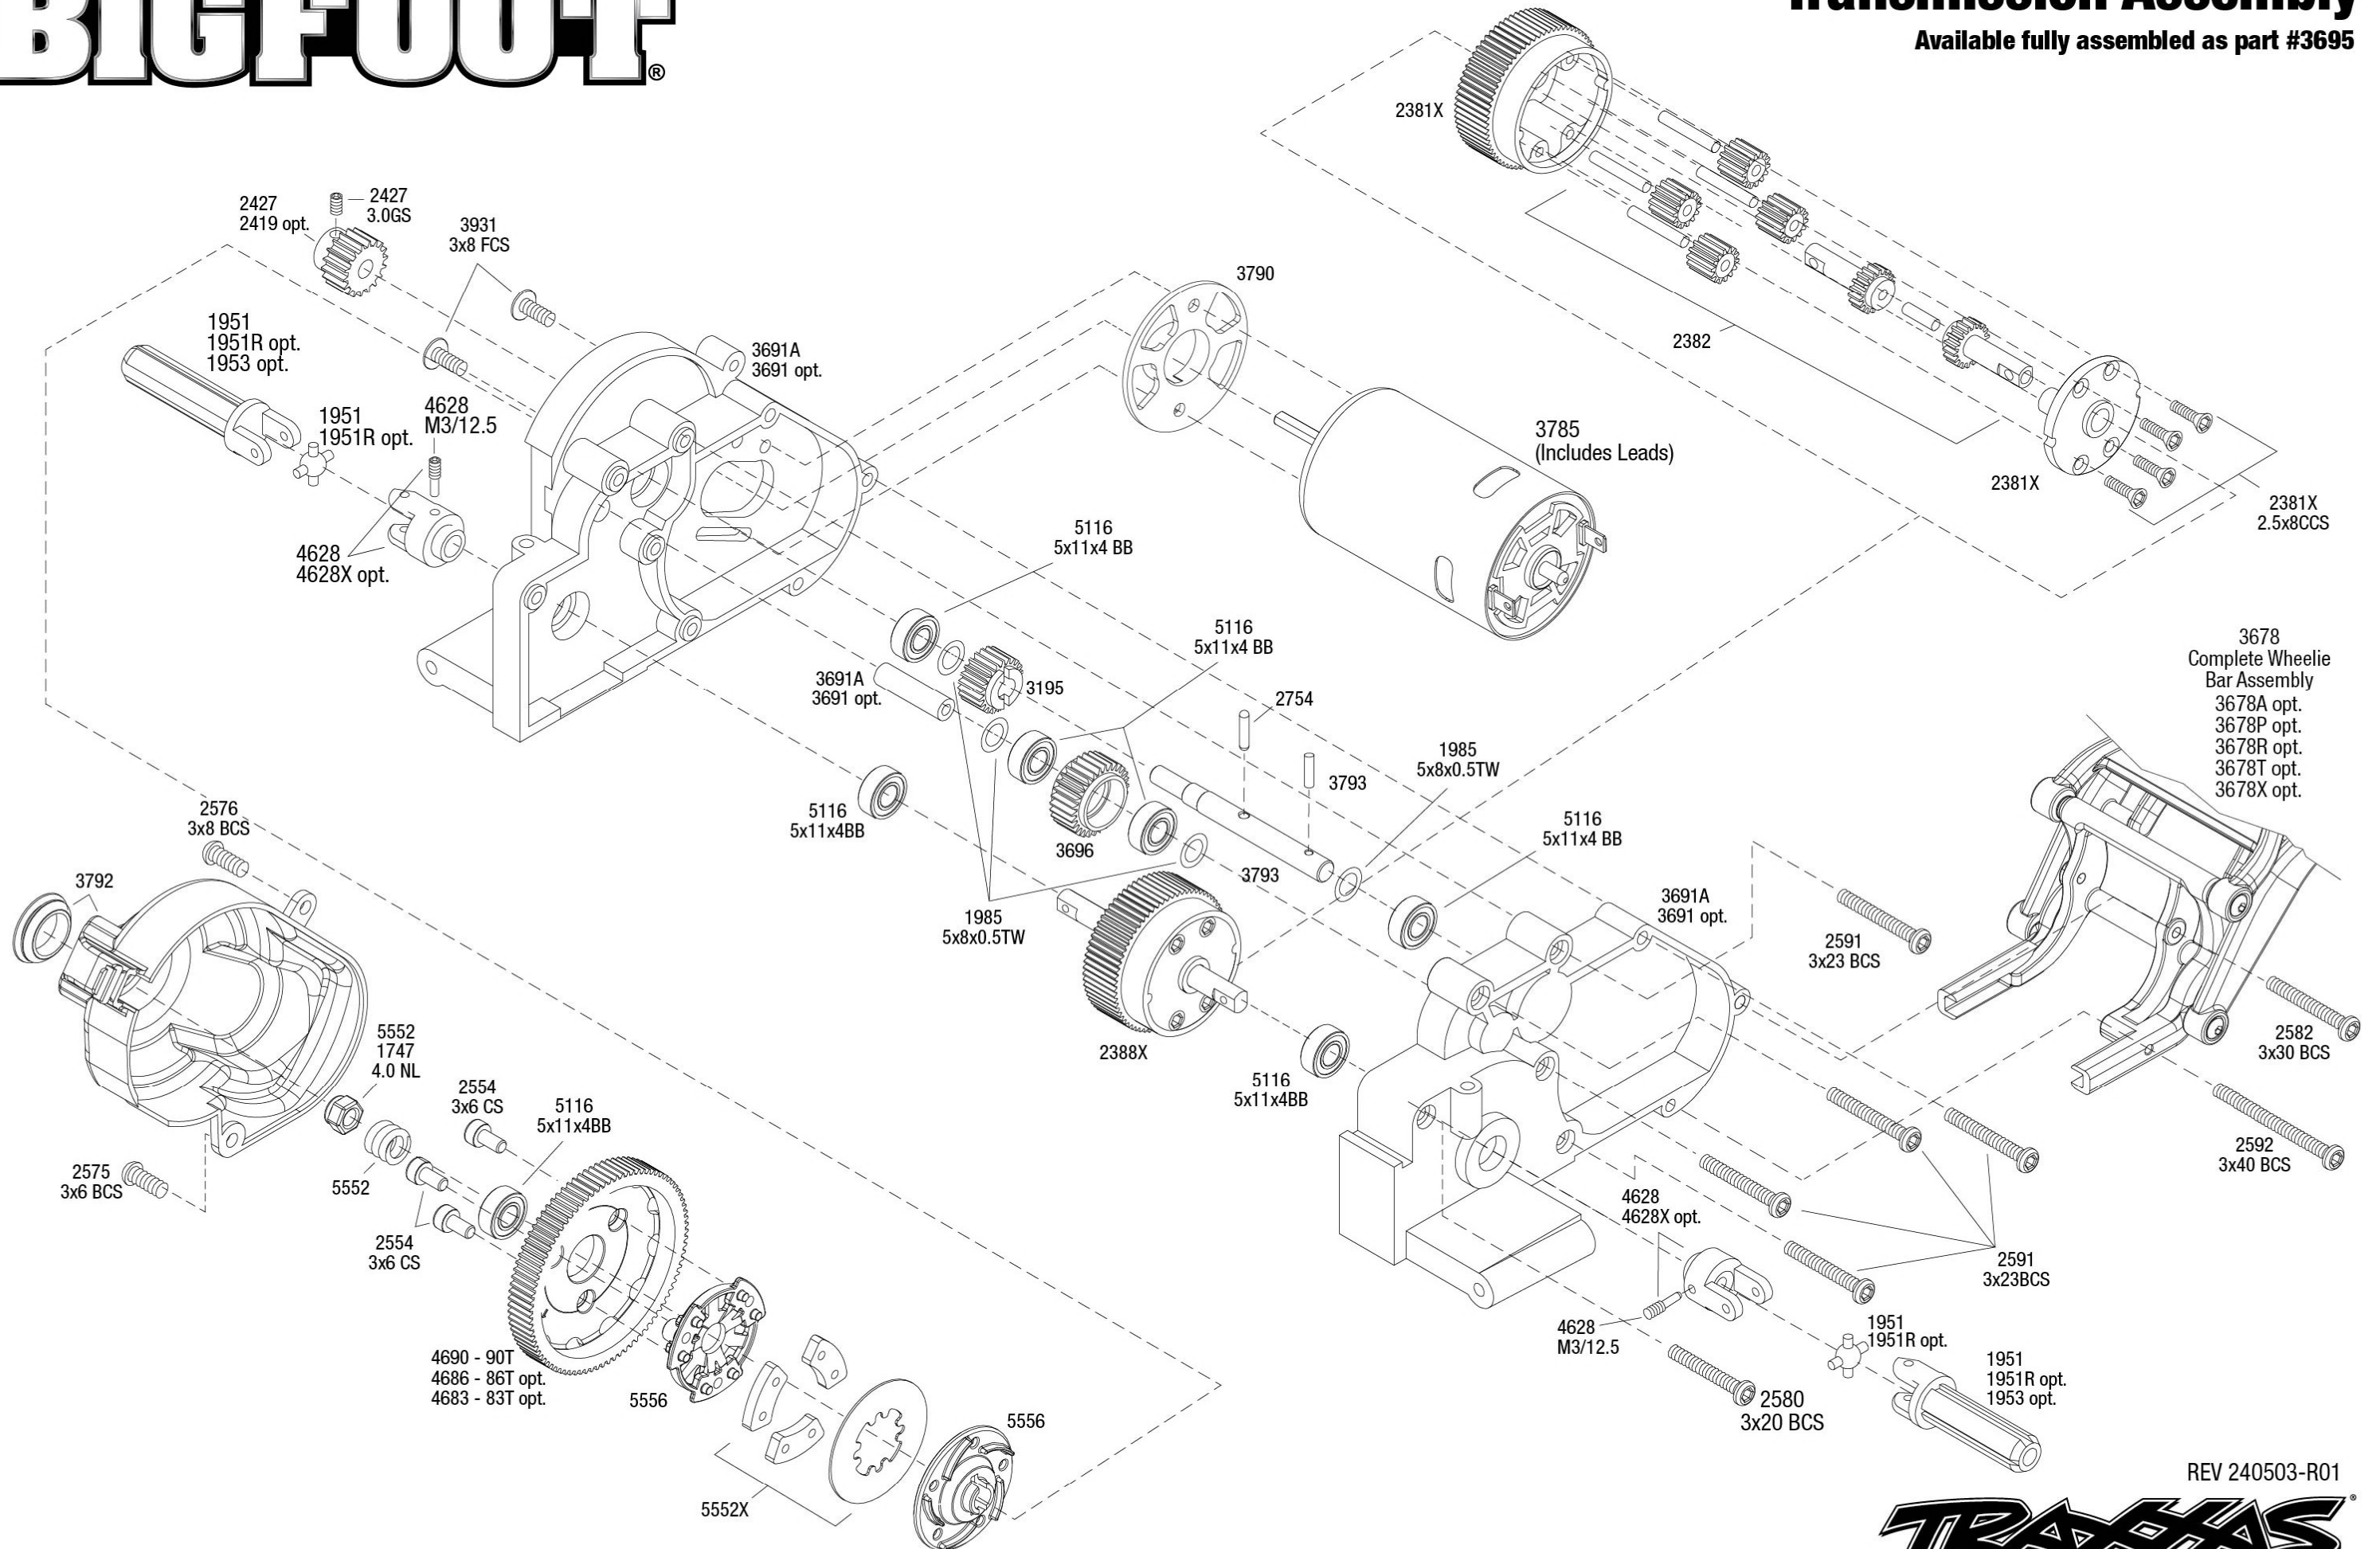

BIGFOOT®

Transmission Assembly

Available fully assembled as part #3695

See Parts List for a complete listing of optional accessories.

Specifications on this page are subject to change without notice. Every attempt has been made to ensure the accuracy of this drawing; however, Traxxas cannot be held responsible for typographical or other errors.

REV 240503-R01
TRAXXAS