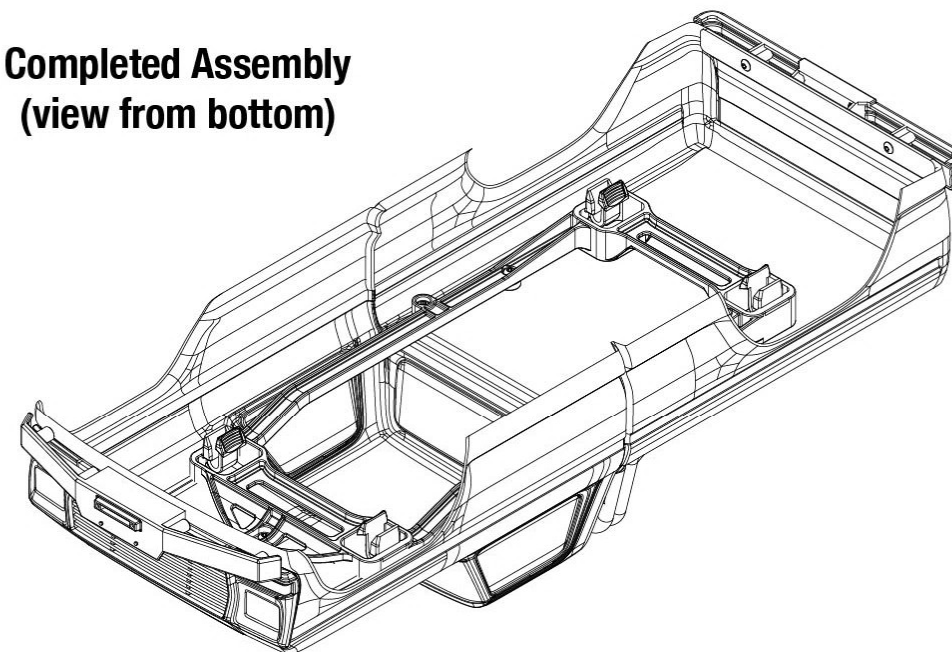

## Body Assembly

**Completed Assembly  
(view from bottom)**

- 3660X Body, Bigfoot® No. 1, Officially Licensed replica (clear, requires painting)/ window masks/ decal sheet
- 3661-BLUE Body, Bigfoot® No. 1, Officially Licensed replica (painted, decals applied) (assembled with body support for clipless mounting)
- 3747 Body support (with front & rear latches)/ 2.6x15mm BCS (6) (for clipless body mounting)
- 3656 Grille, Bigfoot® No. 1 (chrome)/ decals/ adhesive tape/ mounting hardware
- 3662 Body accessories kit, Bigfoot® No. 1 (includes winch, front and rear bumpers, roll bar, light bar, engine detail, & mounting hardware) (grille sold separately)