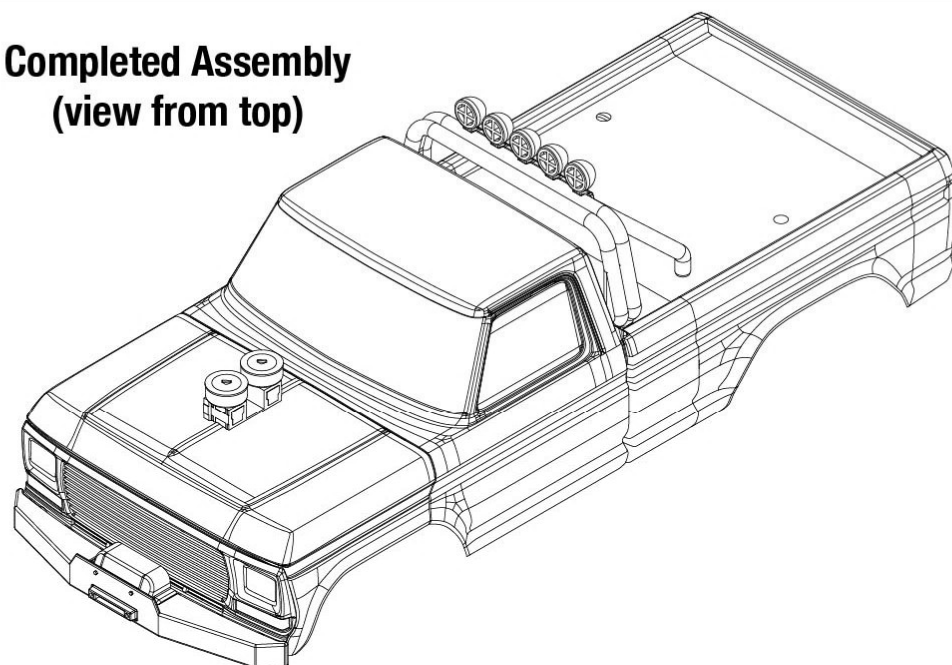

**Completed Assembly
(view from top)**

- 3660X Body, Bigfoot® No. 1, Officially Licensed replica (clear, requires painting)/ window masks/ decal sheet
- 3661-BLUE Body, Bigfoot® No. 1, Officially Licensed replica (painted, decals applied) (assembled with body support for clipless mounting)
- 3747 Body support (with front & rear latches)/ 2.6x15mm BCS (6) (for clipless body mounting)
- 3656 Grille, Bigfoot® No. 1 (chrome)/ decals/ adhesive tape/ mounting hardware
- 3662 Body accessories kit, Bigfoot® No. 1 (includes winch, front and rear bumpers, roll bar, light bar, engine detail, & mounting hardware) (grille sold separately)

See Parts List for a complete listing of optional accessories.

REV 240503-R01
Specifications on this page are subject to change without notice. Every attempt has been made to ensure the accuracy of this drawing; however, Traxxas cannot be held responsible for typographical or other errors.