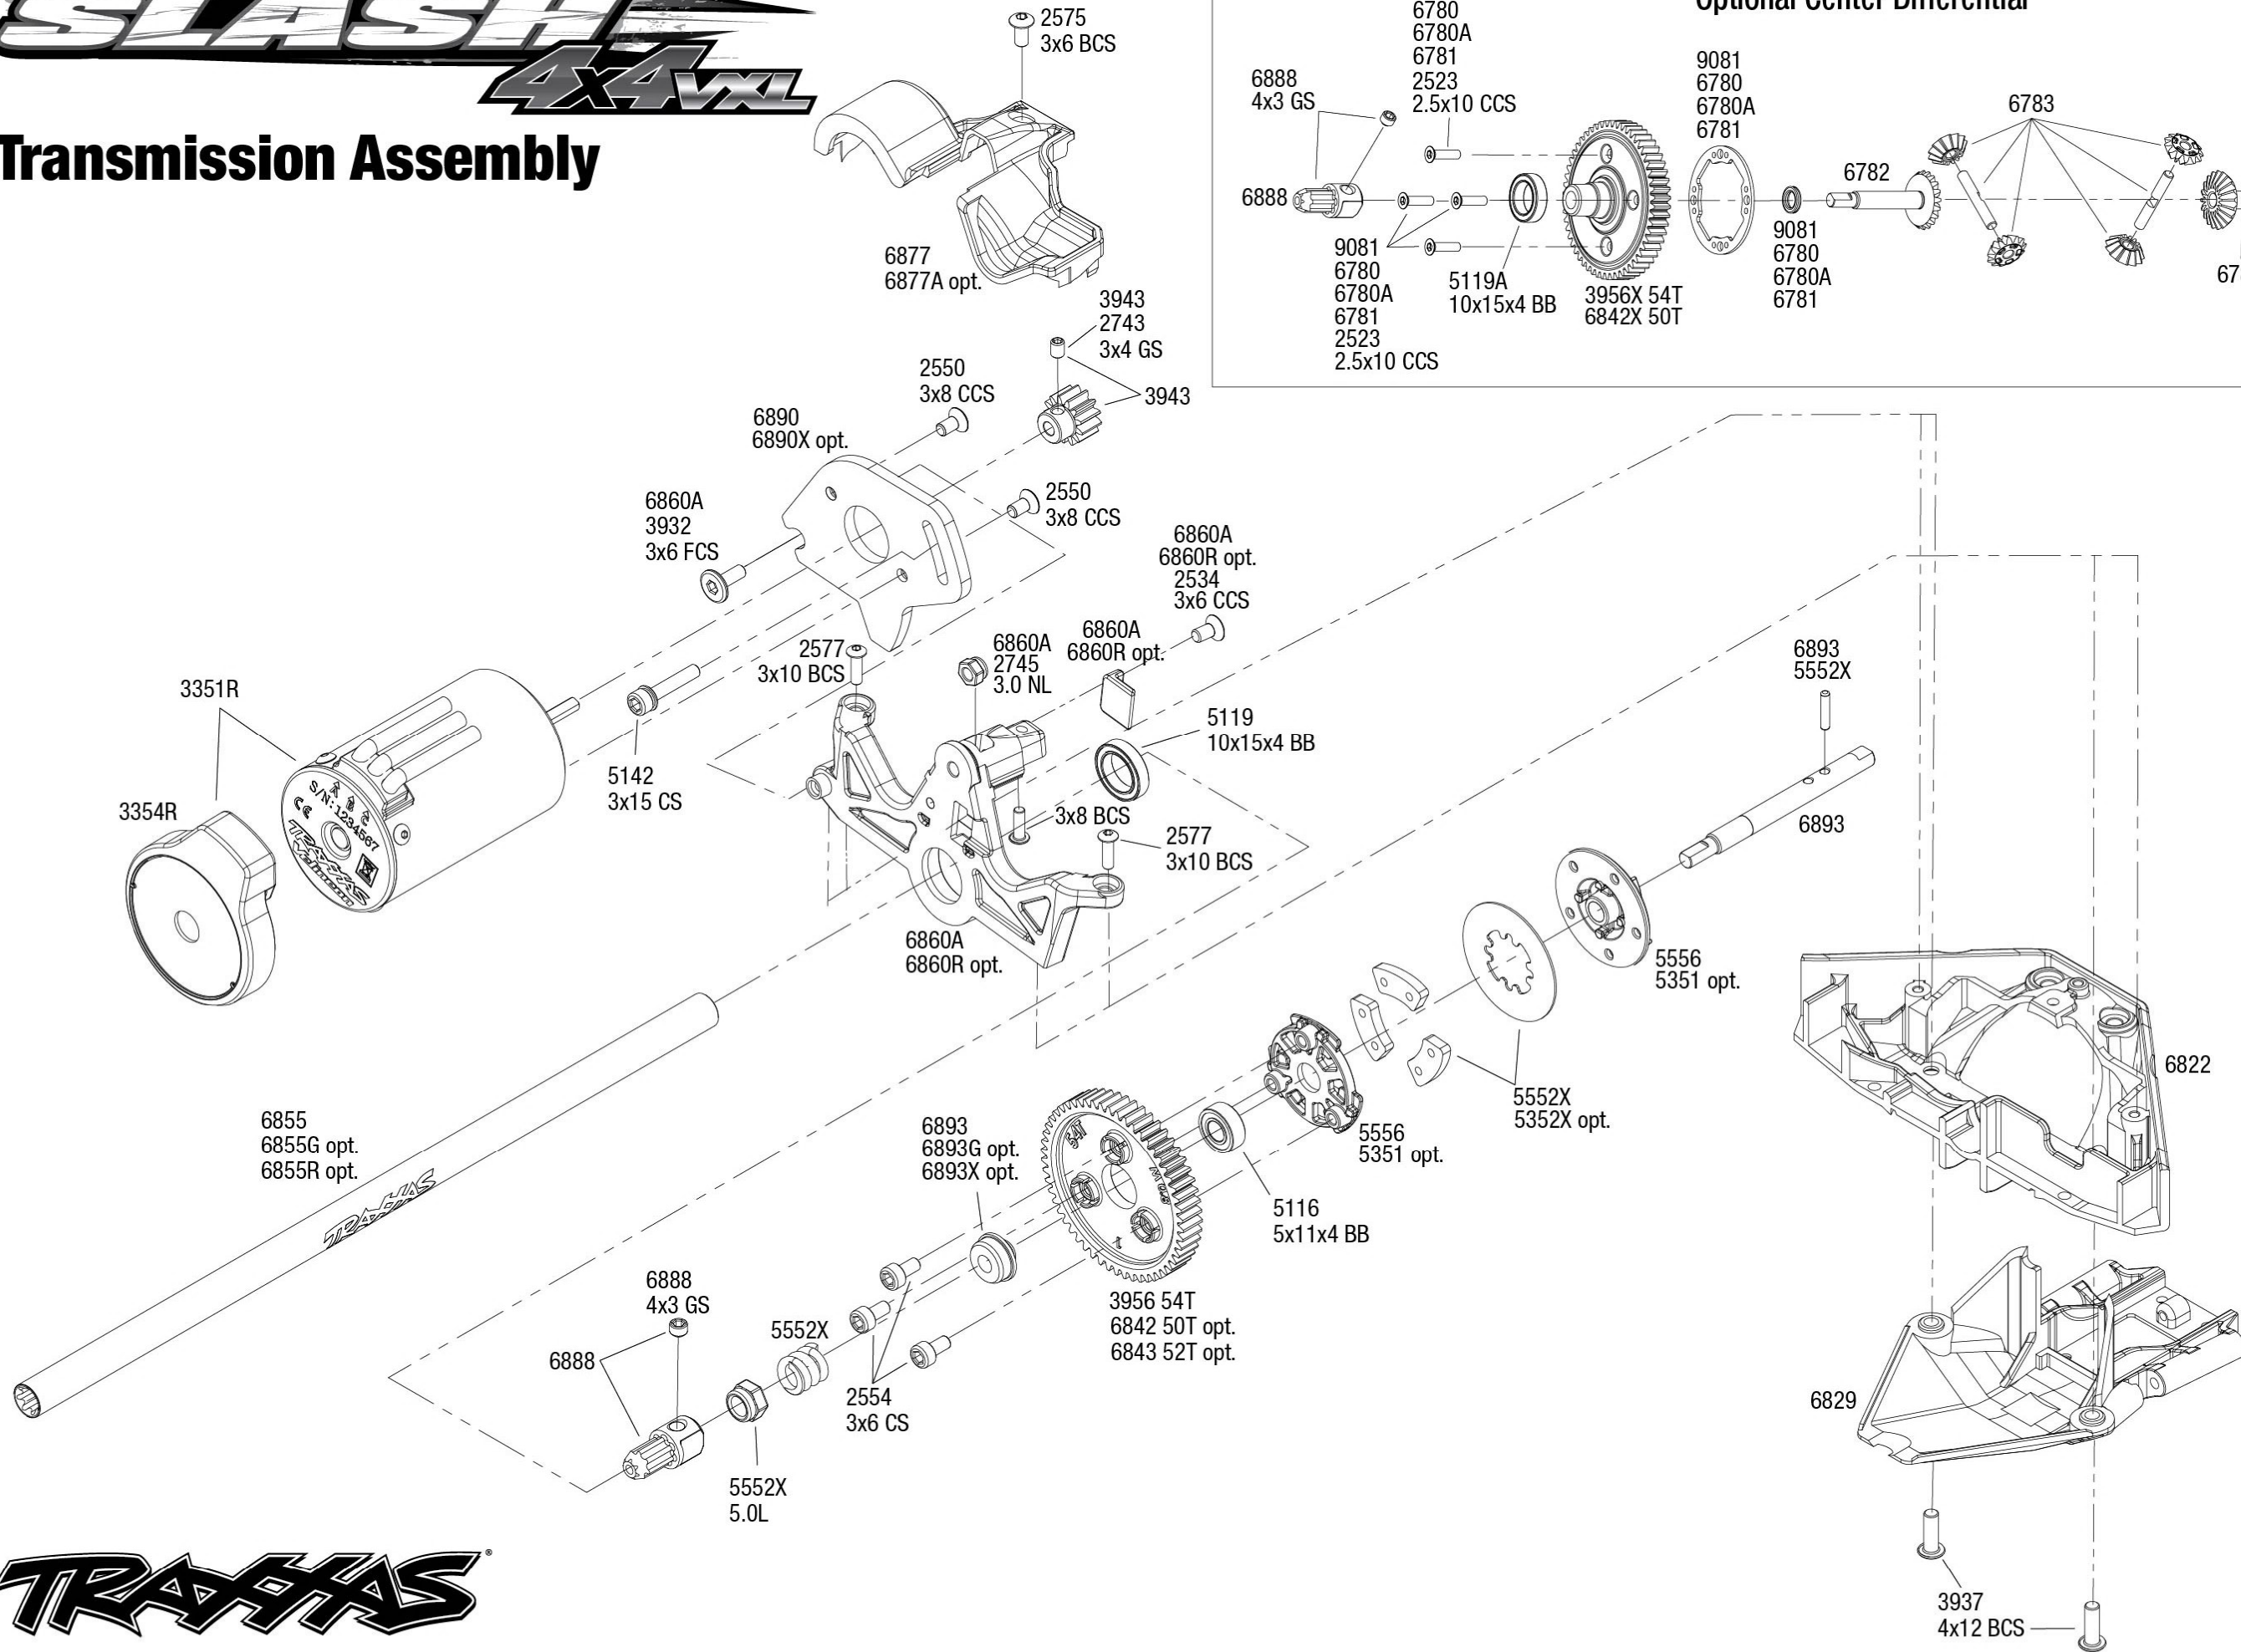

Transmission Assembly

See Parts List for a complete listing of optional accessories.

REV 240521-R01
Specifications on this page are subject to change without notice. Every attempt has been made to ensure the accuracy of this drawing, however Traxxas cannot be held responsible for typographical or other errors.