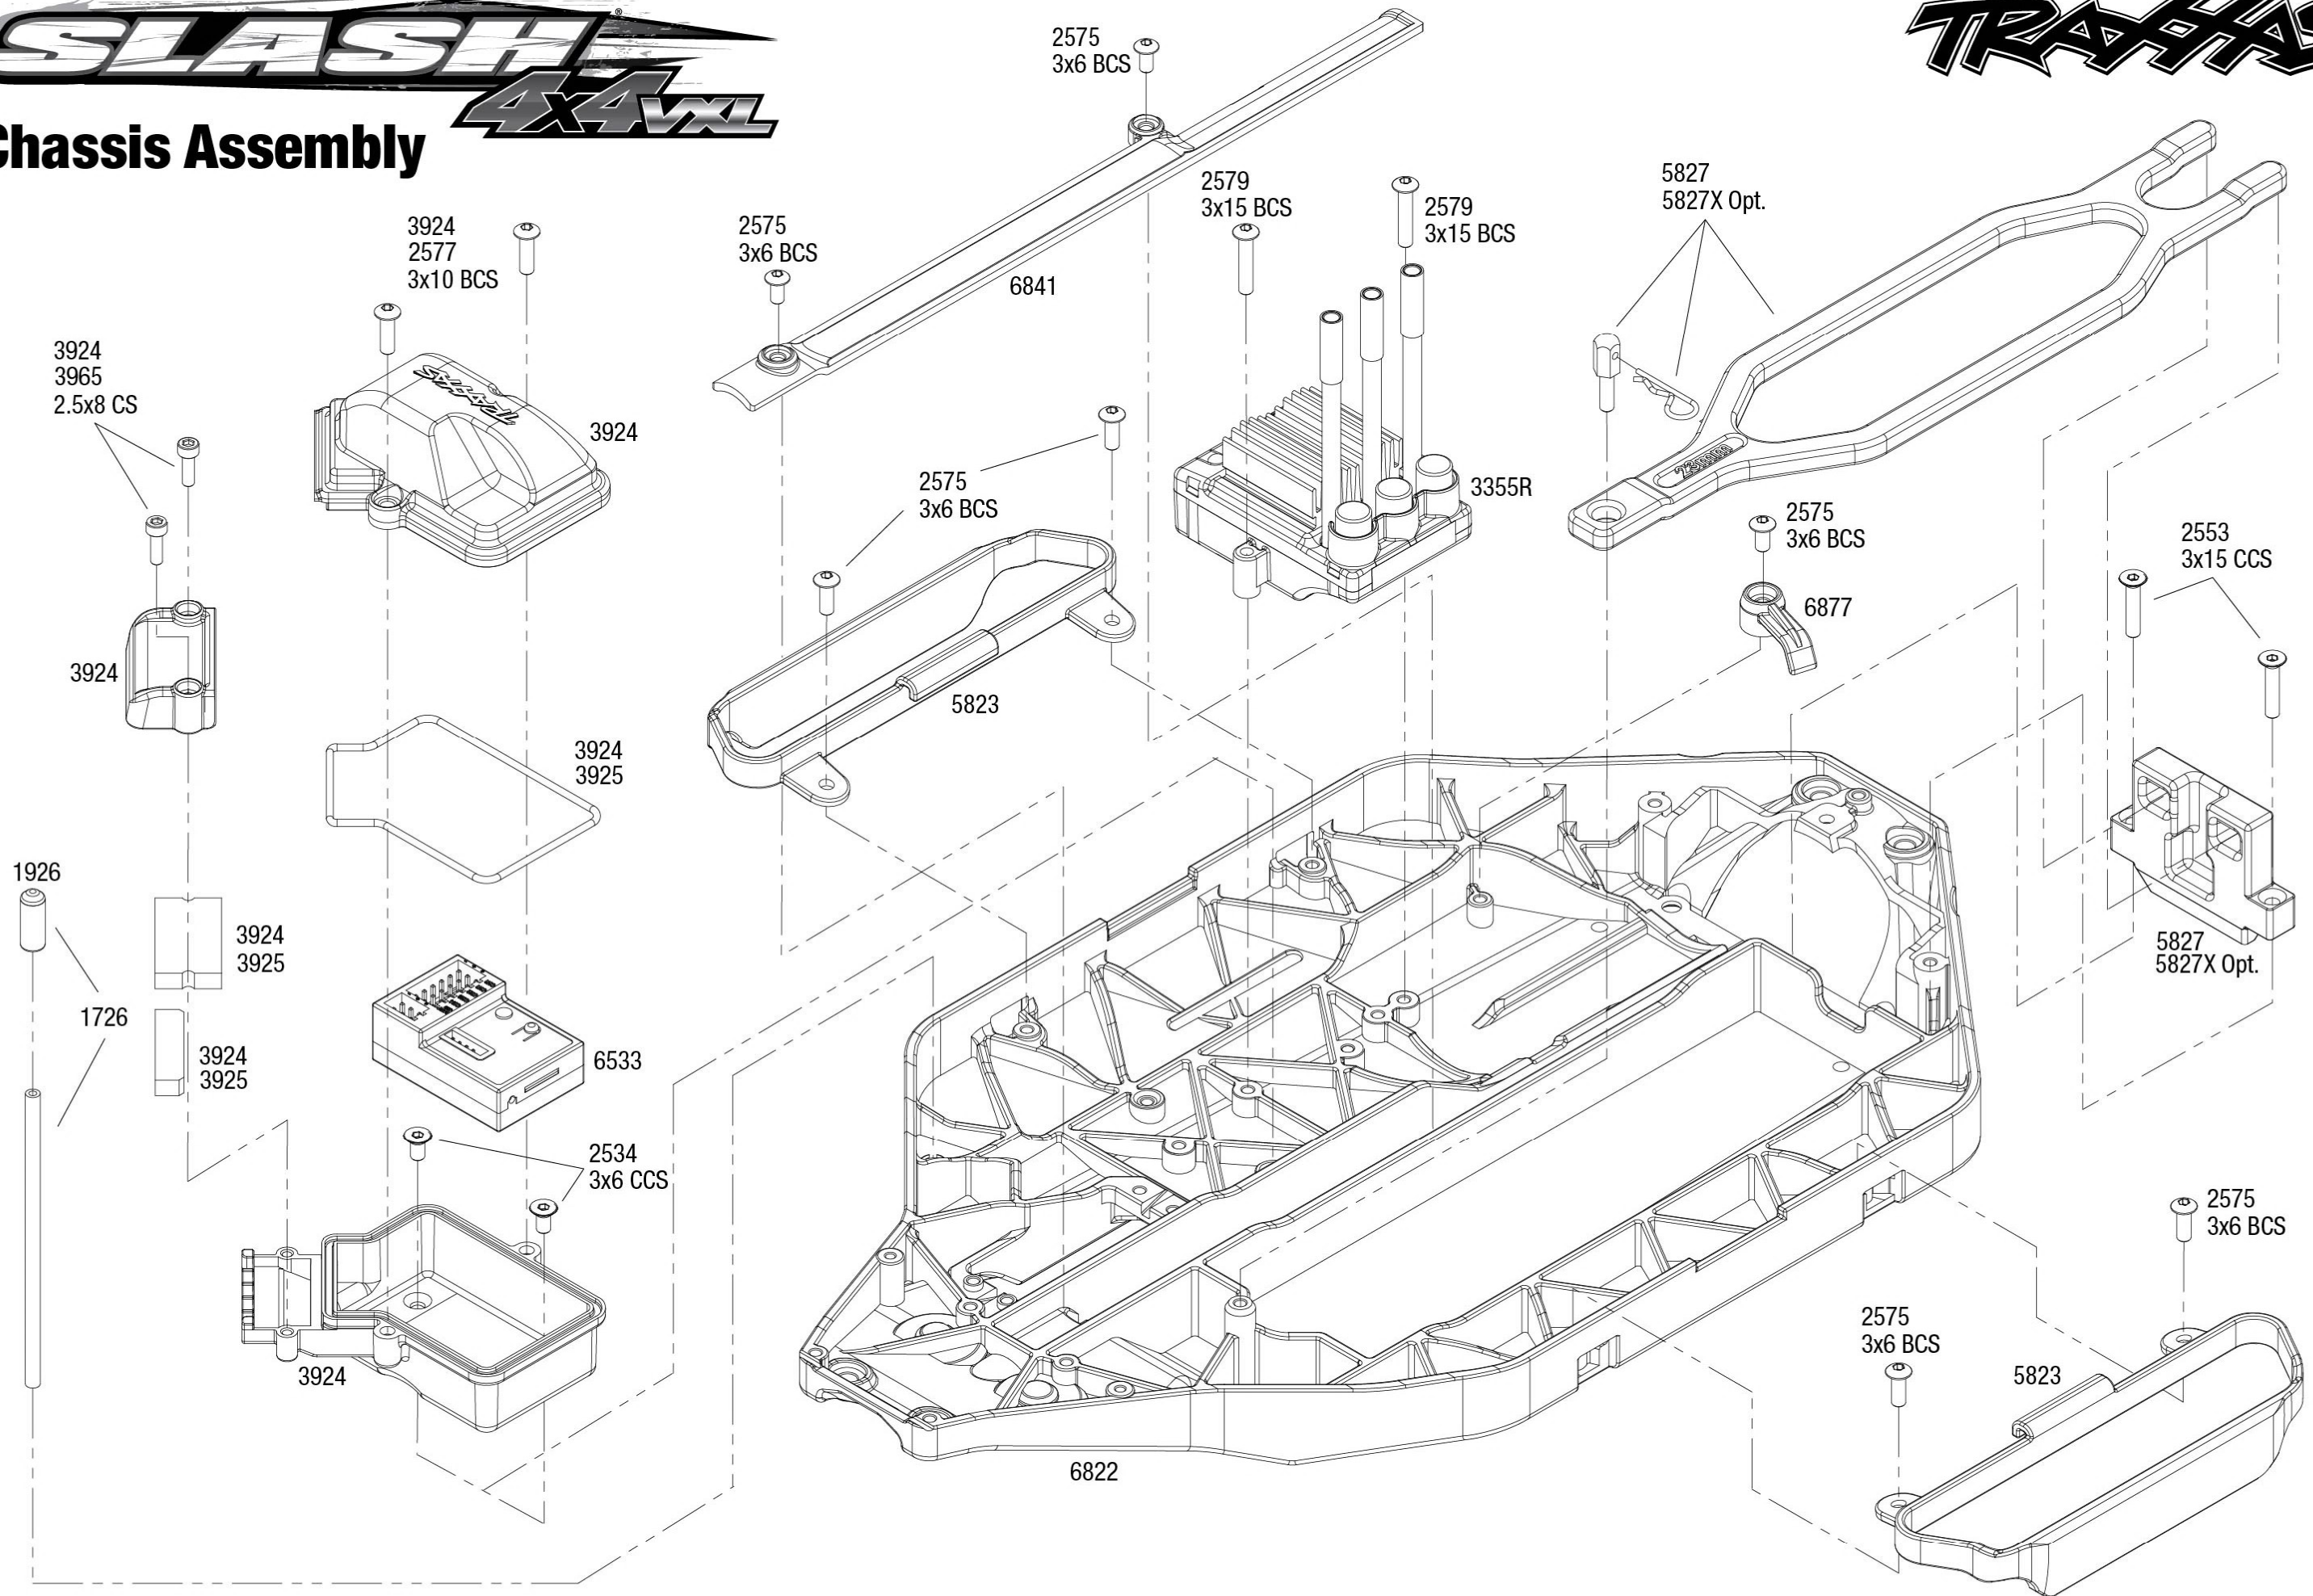

SLASH 4x4XL

Chassis Assembly

Specifications on this page are subject to change without notice. Every attempt has been made to ensure the accuracy of this drawing, however Traxxas cannot be held responsible for typographical or other errors.

See Parts List for a complete listing of optional accessories.

REV 240521-R01

REV 240521-R01
See Parts List for a complete listing of optional accessories.

Specifications on this page are subject to change without notice. Every attempt has been made to ensure the accuracy of this drawing; however, Traxxas cannot be held responsible for typographical or other errors.