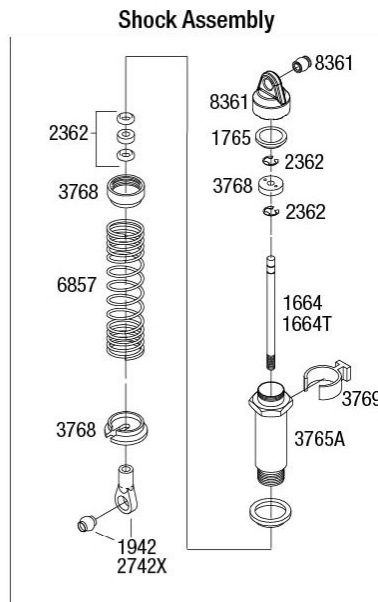

SLASH 4x4 VXL

EQUIPPED WITH
VXL-3S / **VeLineon 3500**

FUN ZONE

TOP SPEED ZONE

Speed	35+mph	40+mph	40+mph	45+mph	60+mph
Pinion/Spur	13/54*	18/54**	19/54†	13/54*	19/54†
Battery	7-Cell NiMH	7-Cell NiMH	2s LiPo	3s LiPo	3s LiPo
Nominal Voltage	8.4V	8.4V	7.4V	11.1V	11.1V
mAh	4000+ mAh	4000+ mAh	4000+ mAh	5000+ mAh	5000+ mAh
Skill Level					

*Stock Gearing

** Optional, included gearing

†Optional gearing sold separately

Transmission Assembly

See Parts List for a complete listing of optional accessories.

REV 240521-R01
Specifications on this page are subject to change without notice. Every attempt has been made to ensure the accuracy of this drawing, however Traxxas cannot be held responsible for typographical or other errors.

**Requires 5117 or 5117A ball bearing for installation.

REV 240521-R01
See Parts List for a complete listing of optional accessories.

Specifications on this page are subject to change without notice. Every attempt has been made to ensure the accuracy of this drawing, however Traxxas cannot be held responsible for typographical or other errors.