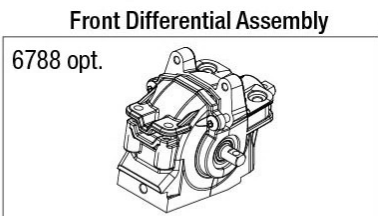

*Stock Gearing

** Optional, included gearing

†Optional gearing sold separately

Transmission Assembly

See Parts List for a complete listing of optional accessories.

REV 240521-R01
Specifications on this page are subject to change without notice. Every attempt has been made to ensure the accuracy of this drawing, however Traxxas cannot be held responsible for typographical or other errors.

**Requires 5117 or 5117A ball bearing for installation.

REV 240521-R01
See Parts List for a complete listing of optional accessories.

Specifications on this page are subject to change without notice. Every attempt has been made to ensure the accuracy of this drawing, however Traxxas cannot be held responsible for typographical or other errors.