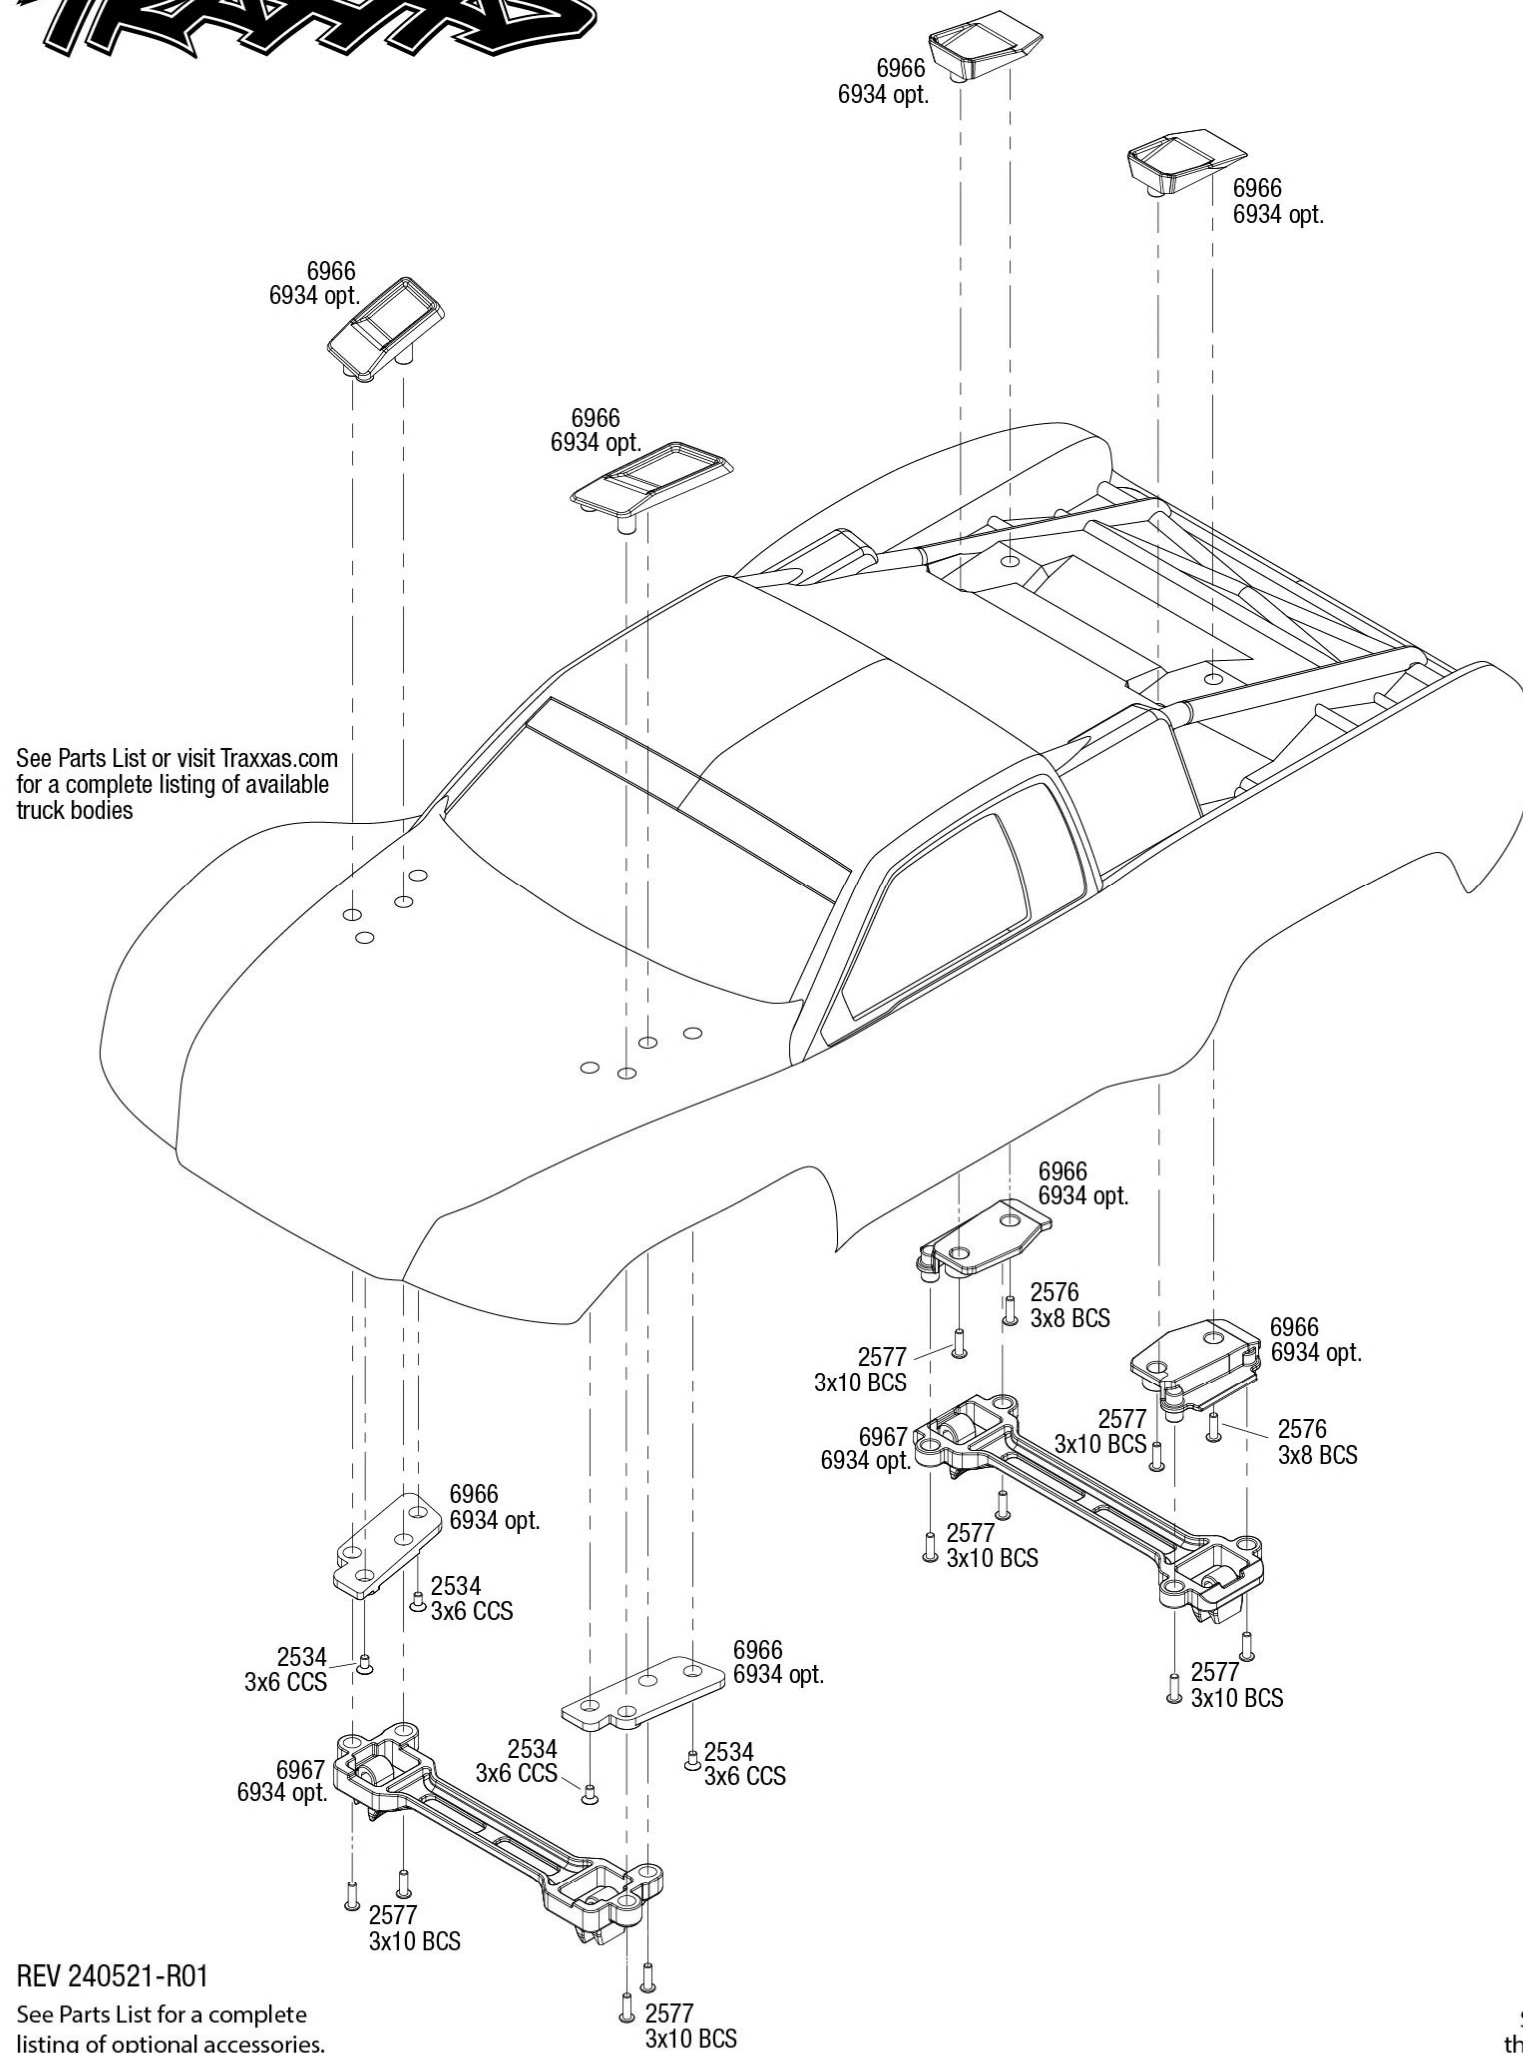

SLASH 4x4XL

Chassis Assembly

Specifications on this page are subject to change without notice. Every attempt has been made to ensure the accuracy of this drawing, however Traxxas cannot be held responsible for typographical or other errors.

See Parts List for a complete listing of optional accessories.

REV 240521-R01

REV 240521-R01
See Parts List for a complete listing of optional accessories.

Specifications on this page are subject to change without notice. Every attempt has been made to ensure the accuracy of this drawing; however, Traxxas cannot be held responsible for typographical or other errors.

**Requires 5117 or 5117A ball bearing for installation.

REV 240521-R01
See Parts List for a complete listing of optional accessories.

Specifications on this page are subject to change without notice. Every attempt has been made to ensure the accuracy of this drawing, however Traxxas cannot be held responsible for typographical or other errors.