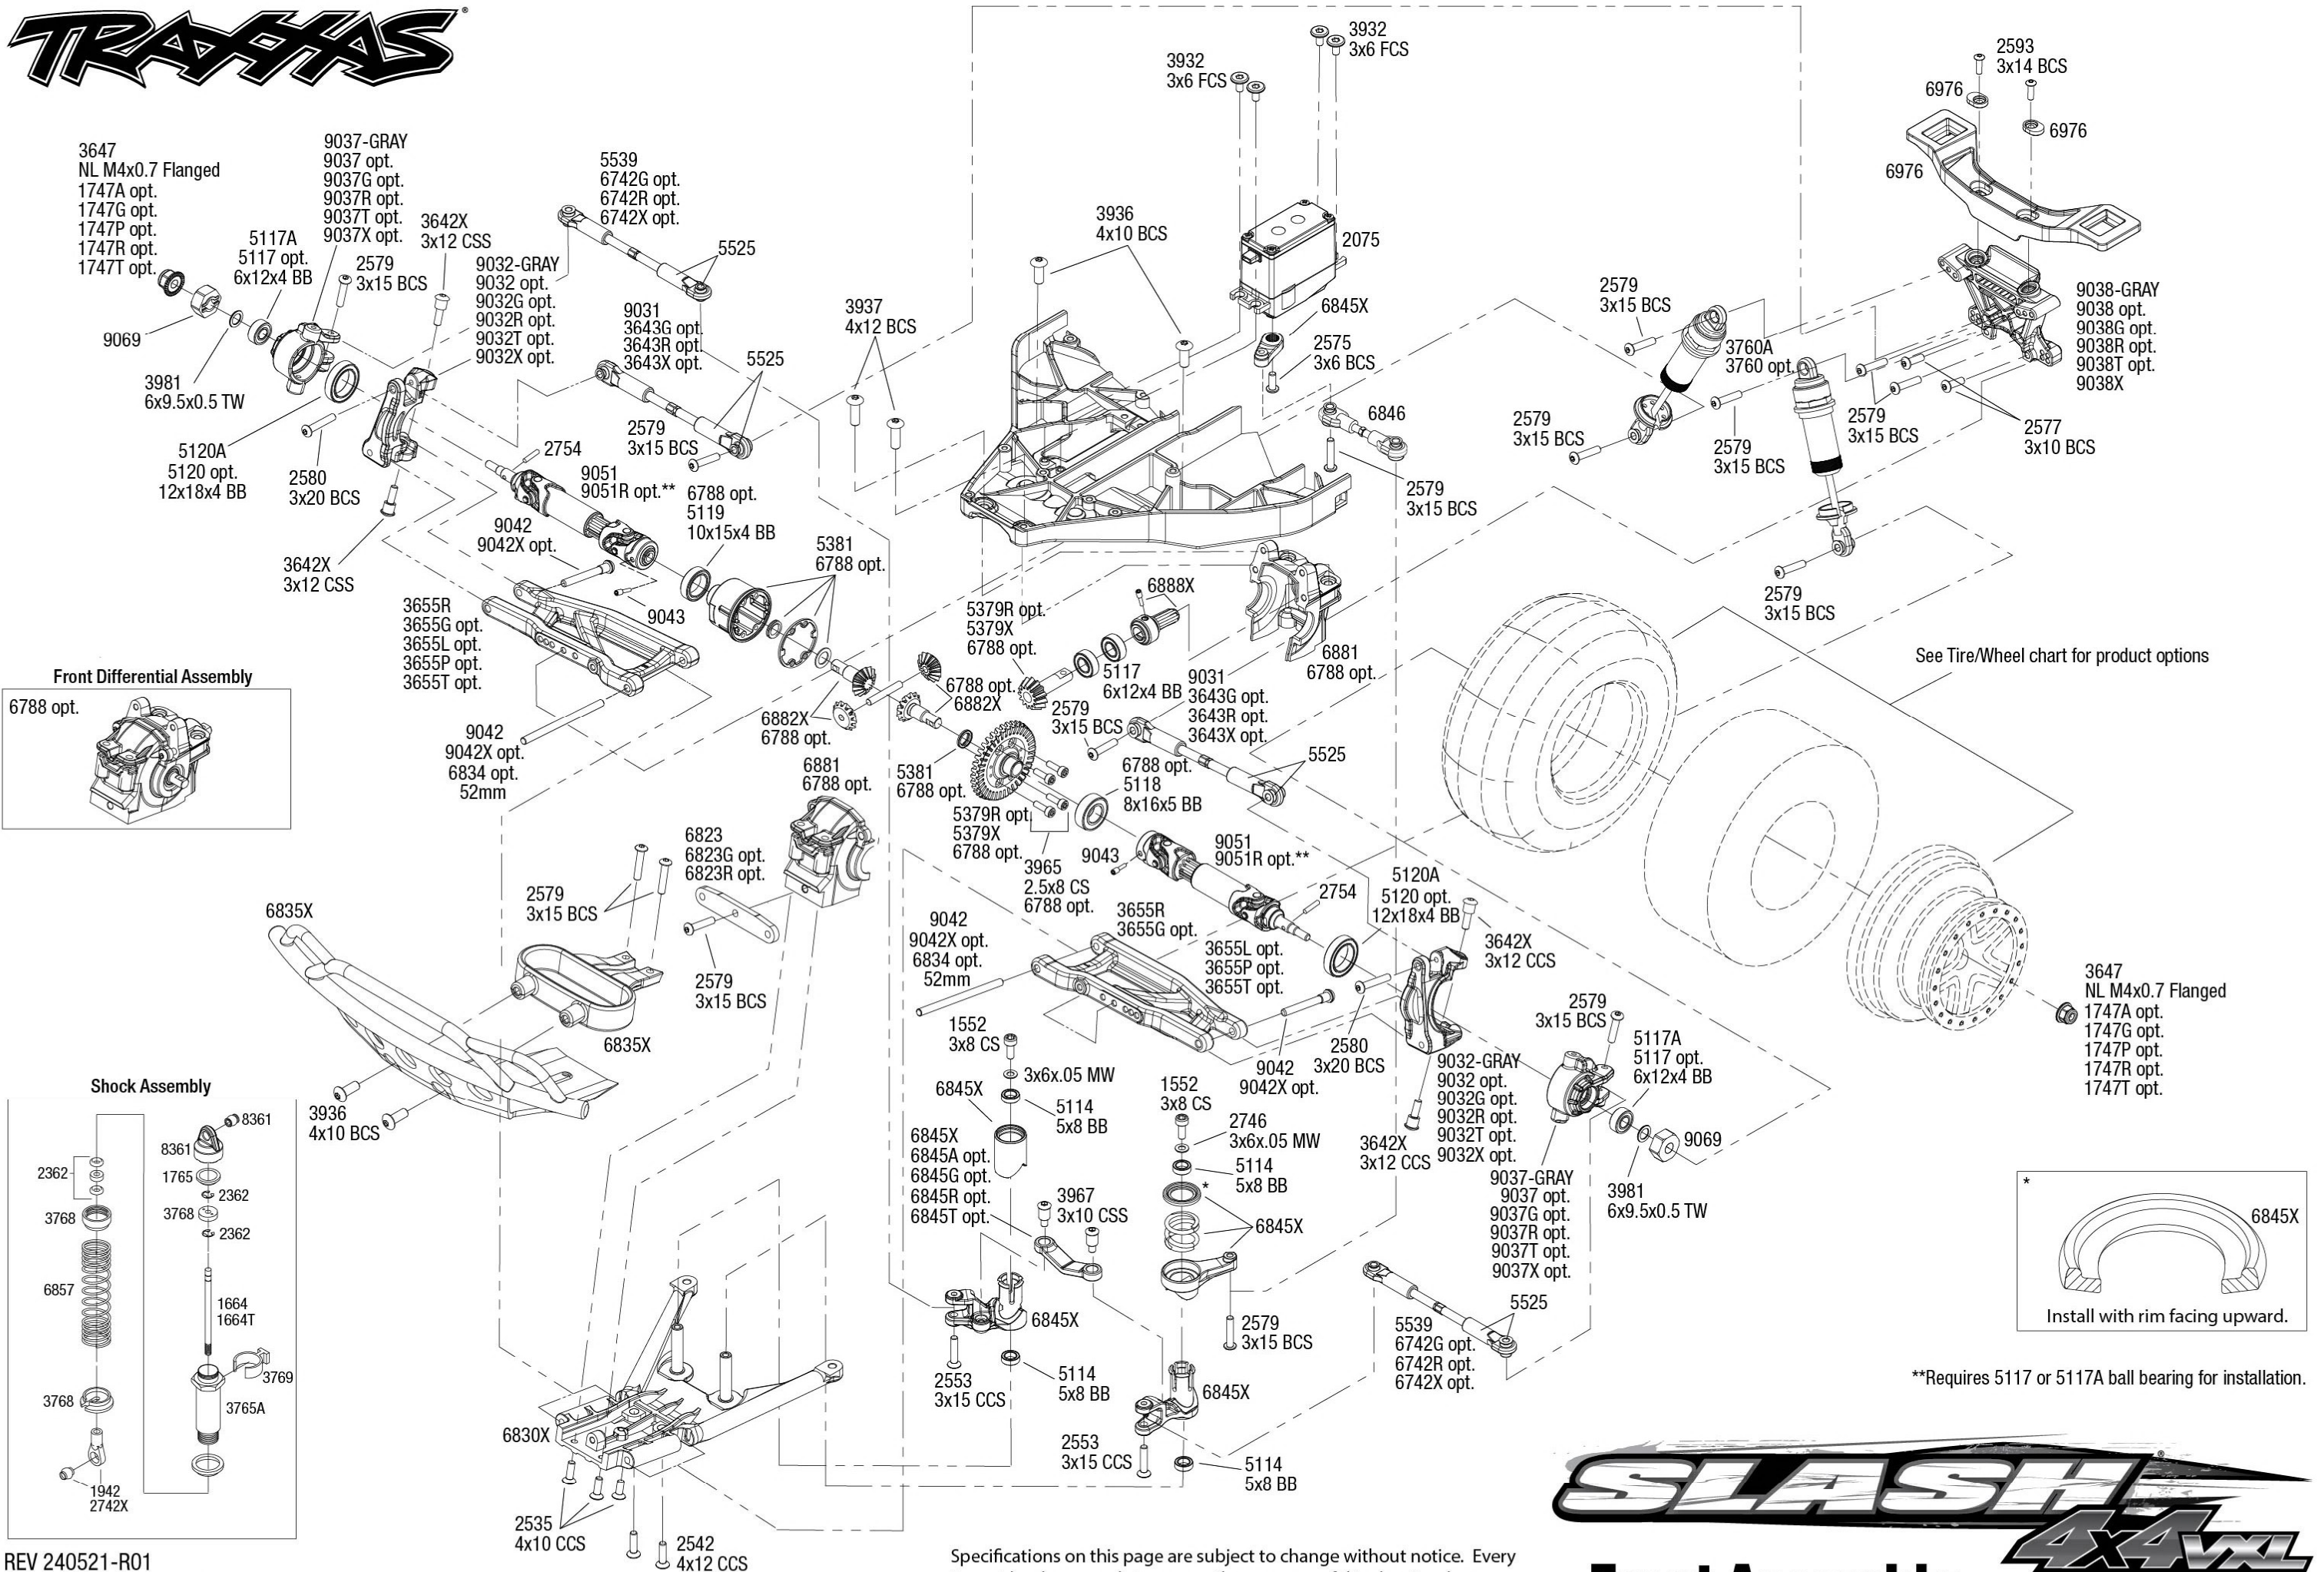

**Requires 5117 or 5117A ball bearing for installation.

REV 240521-R01
See Parts List for a complete listing of optional accessories.

Specifications on this page are subject to change without notice. Every attempt has been made to ensure the accuracy of this drawing, however Traxxas cannot be held responsible for typographical or other errors.