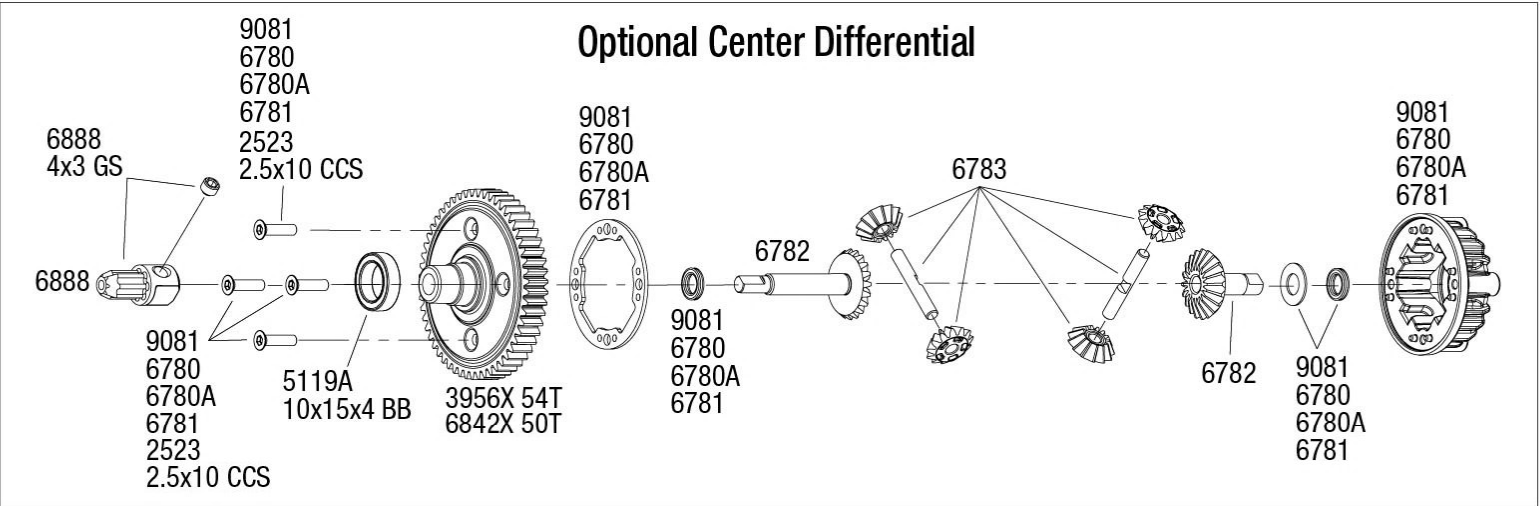

See Parts List for a complete listing of optional accessories.

REV 240521-R01

REV 240521-R01
See Parts List for a complete listing of optional accessories.

Specifications on this page are subject to change without notice. Every attempt has been made to ensure the accuracy of this drawing; however, Traxxas cannot be held responsible for typographical or other errors.

SLASH 4x4 VXL

EQUIPPED WITH
VXL-3S / **VeLineon 3500**

FUN ZONE

TOP SPEED ZONE

Speed	35+mph	40+mph	40+mph	45+mph	60+mph
Pinion/Spur	13/54*	18/54**	19/54†	13/54*	19/54†
Battery	7-Cell NiMH	7-Cell NiMH	2s LiPo	3s LiPo	3s LiPo
Nominal Voltage	8.4V	8.4V	7.4V	11.1V	11.1V
mAh	4000+ mAh	4000+ mAh	4000+ mAh	5000+ mAh	5000+ mAh
Skill Level					

*Stock Gearing

** Optional, included gearing

†Optional gearing sold separately

Transmission Assembly

See Parts List for a complete listing of optional accessories.

REV 240521-R01
Specifications on this page are subject to change without notice. Every attempt has been made to ensure the accuracy of this drawing, however Traxxas cannot be held responsible for typographical or other errors.

**Requires 5117 or 5117A ball bearing for installation.

REV 240521-R01
See Parts List for a complete listing of optional accessories.

Specifications on this page are subject to change without notice. Every attempt has been made to ensure the accuracy of this drawing, however Traxxas cannot be held responsible for typographical or other errors.