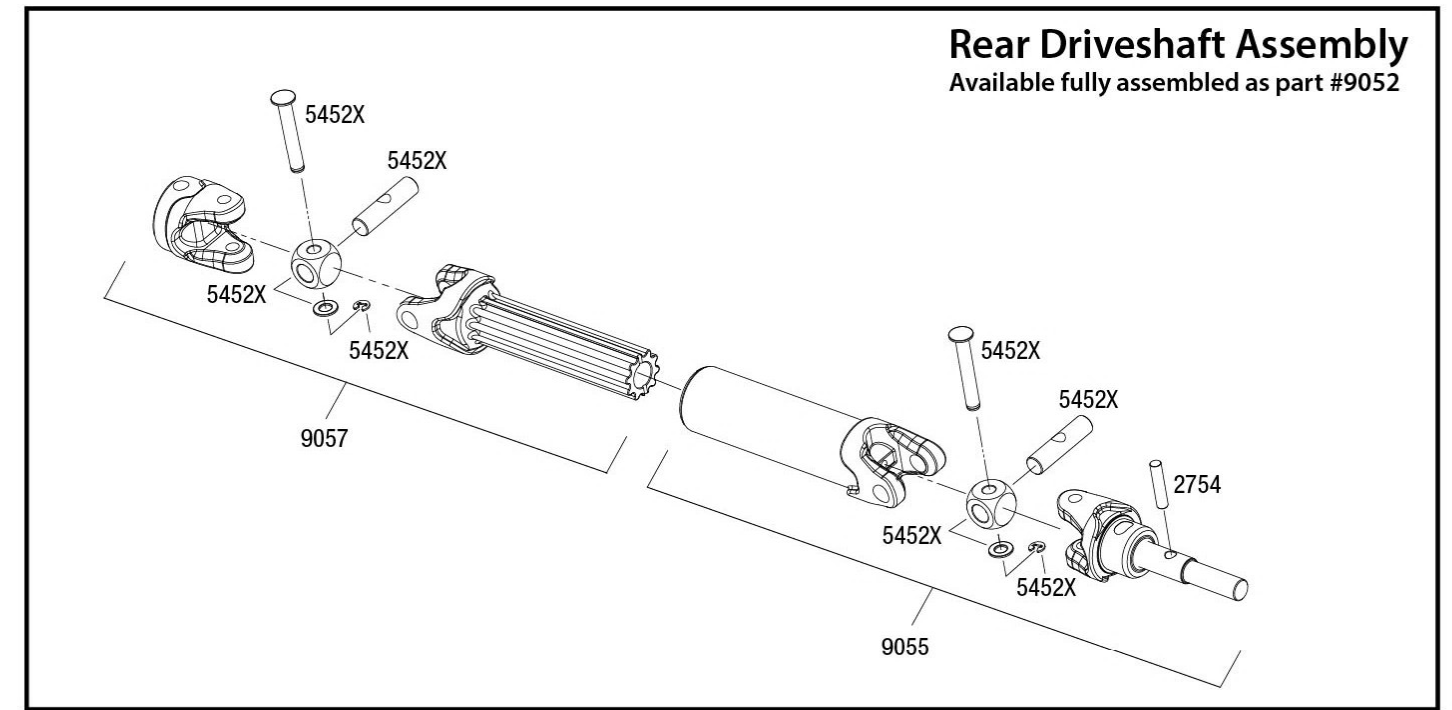

Driveshafts