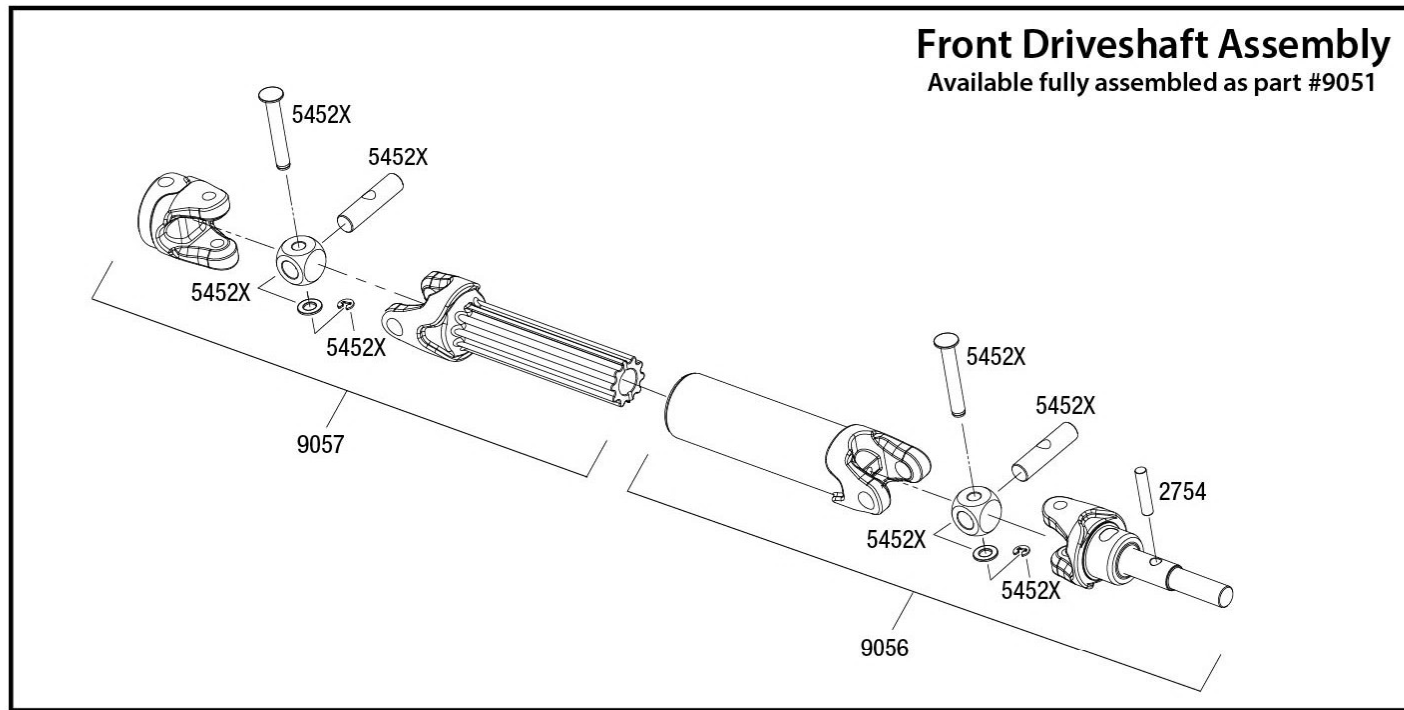

Driveshafts