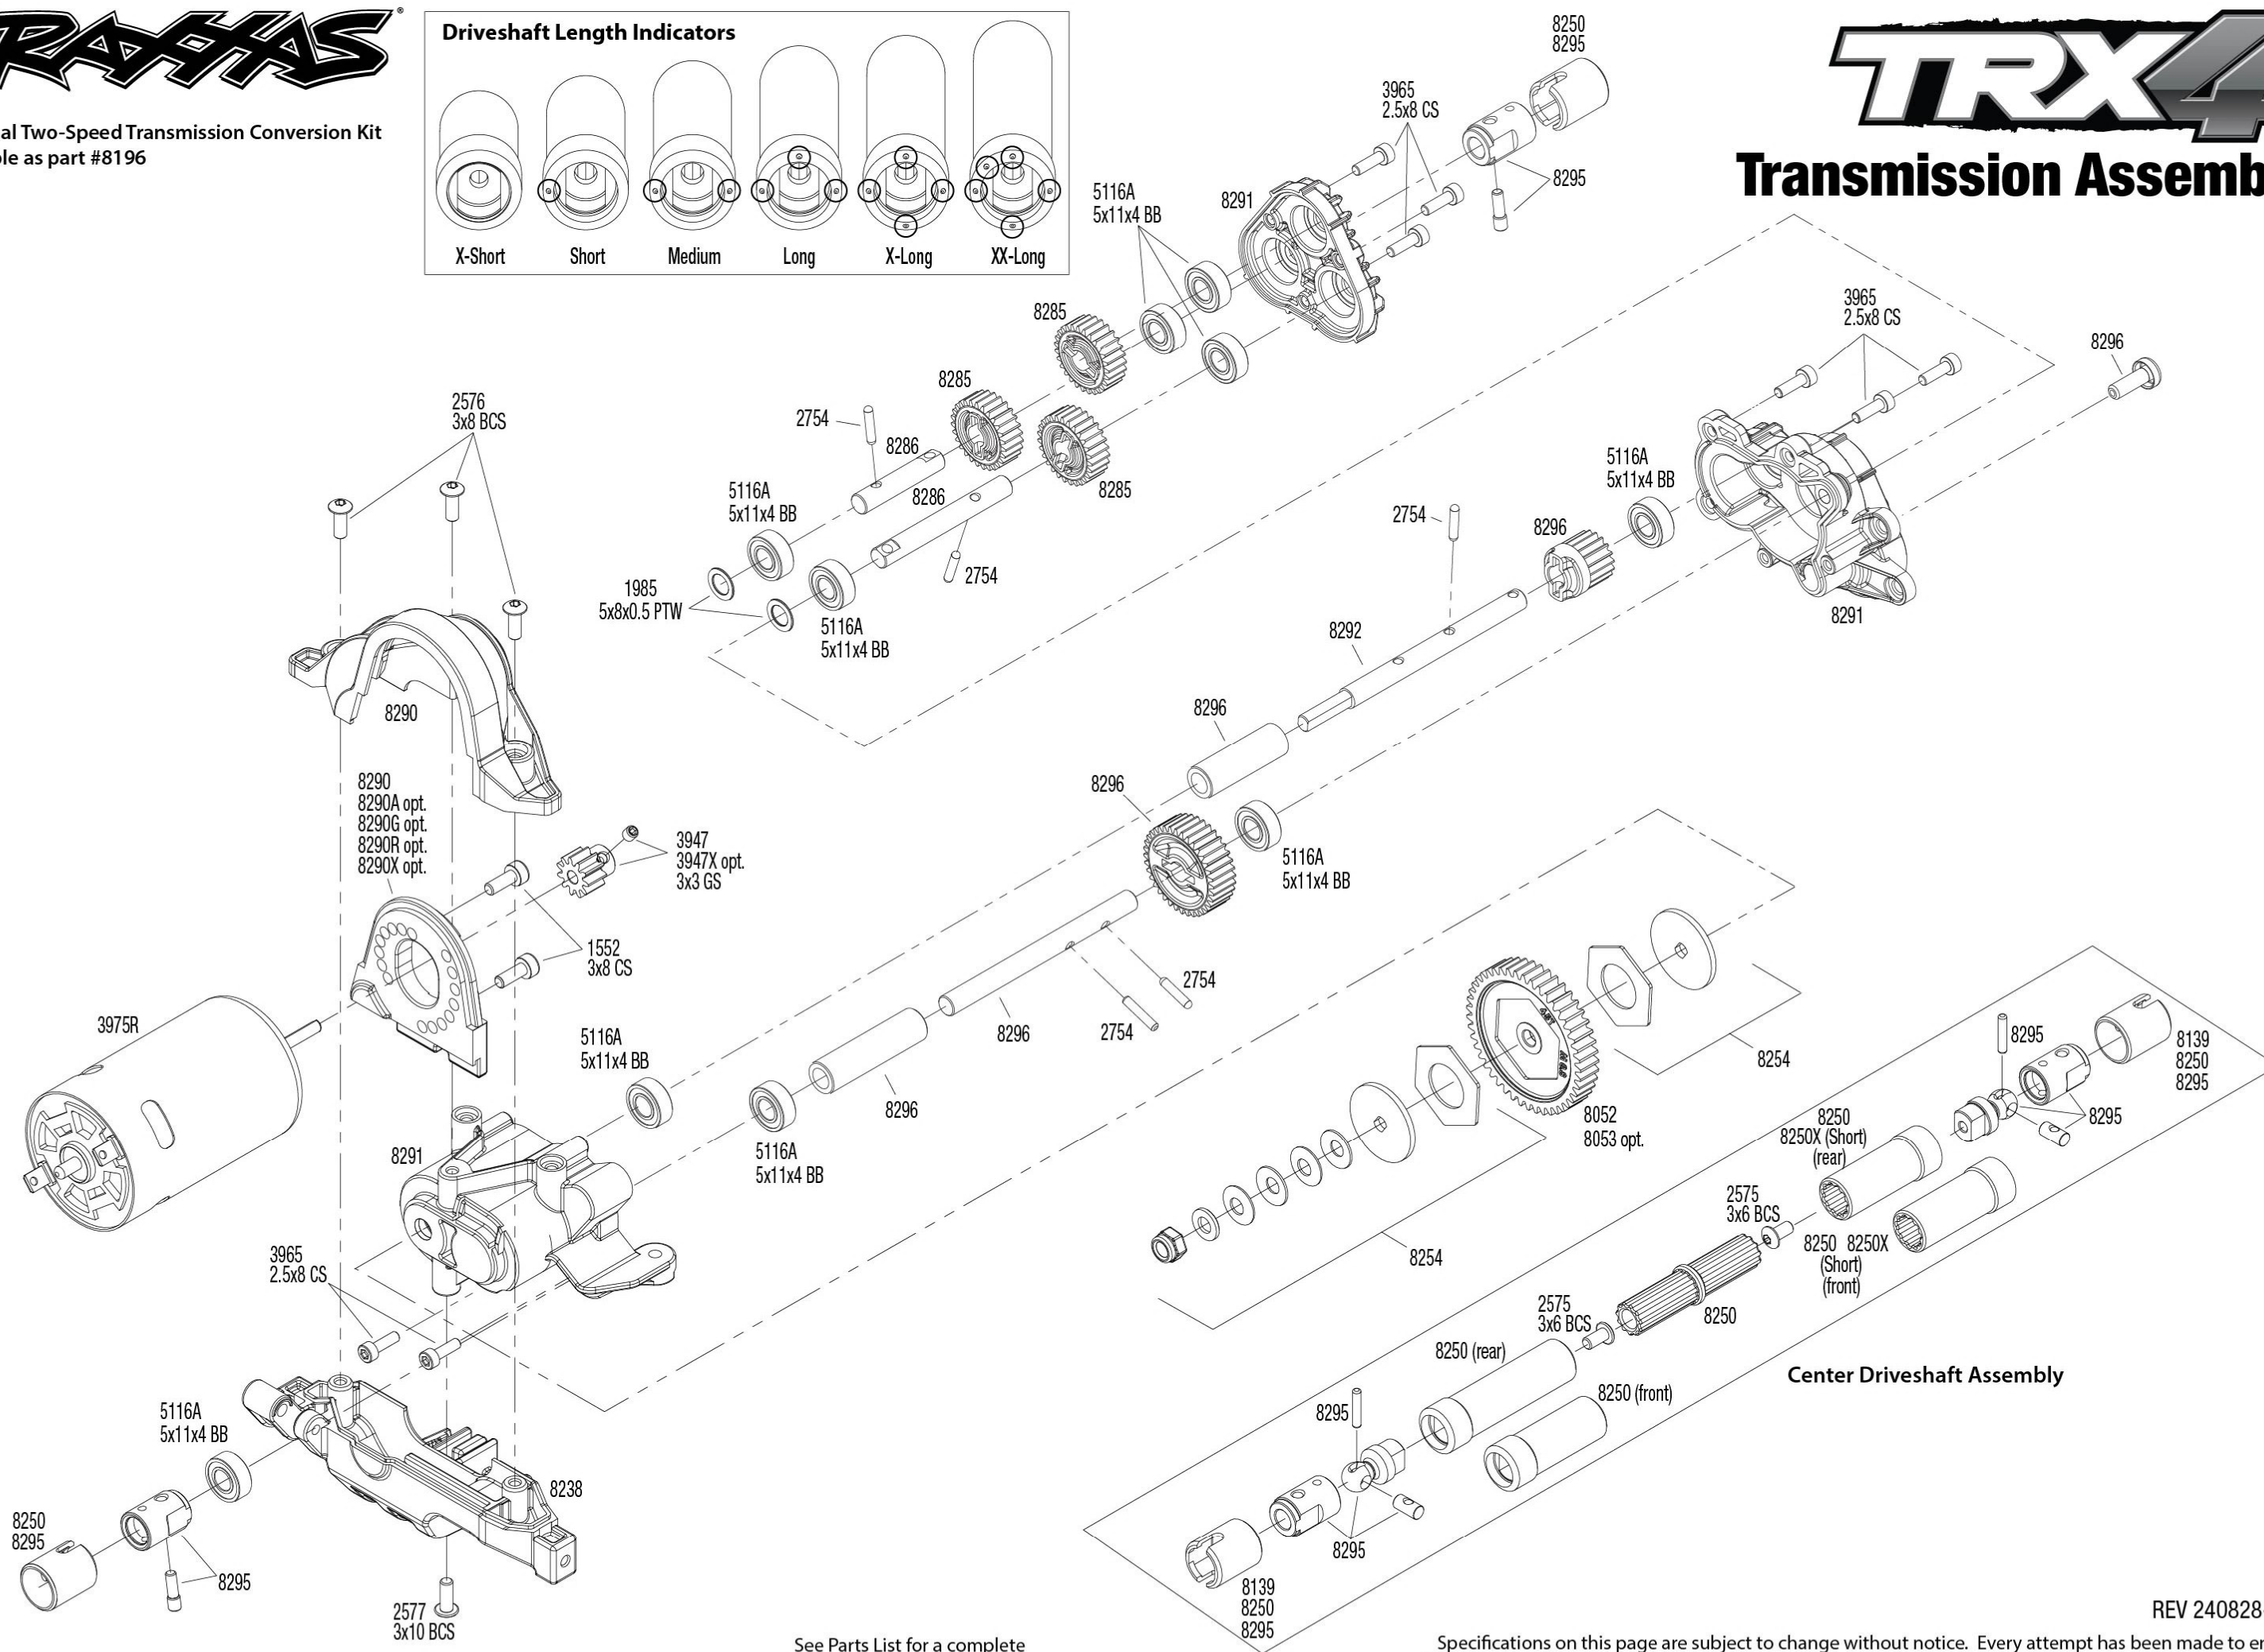

REV 240828-R02

Optional Two-Speed Transmission Conversion Kit available as part #8196

Driveshaft Length Indicators

Transmission Assembly

See Parts List for a complete listing of optional accessories.

Specifications on this page are subject to change without notice. Every attempt has been made to ensure the accuracy of this drawing; however, Traxxas cannot be held responsible for typographical or other errors.