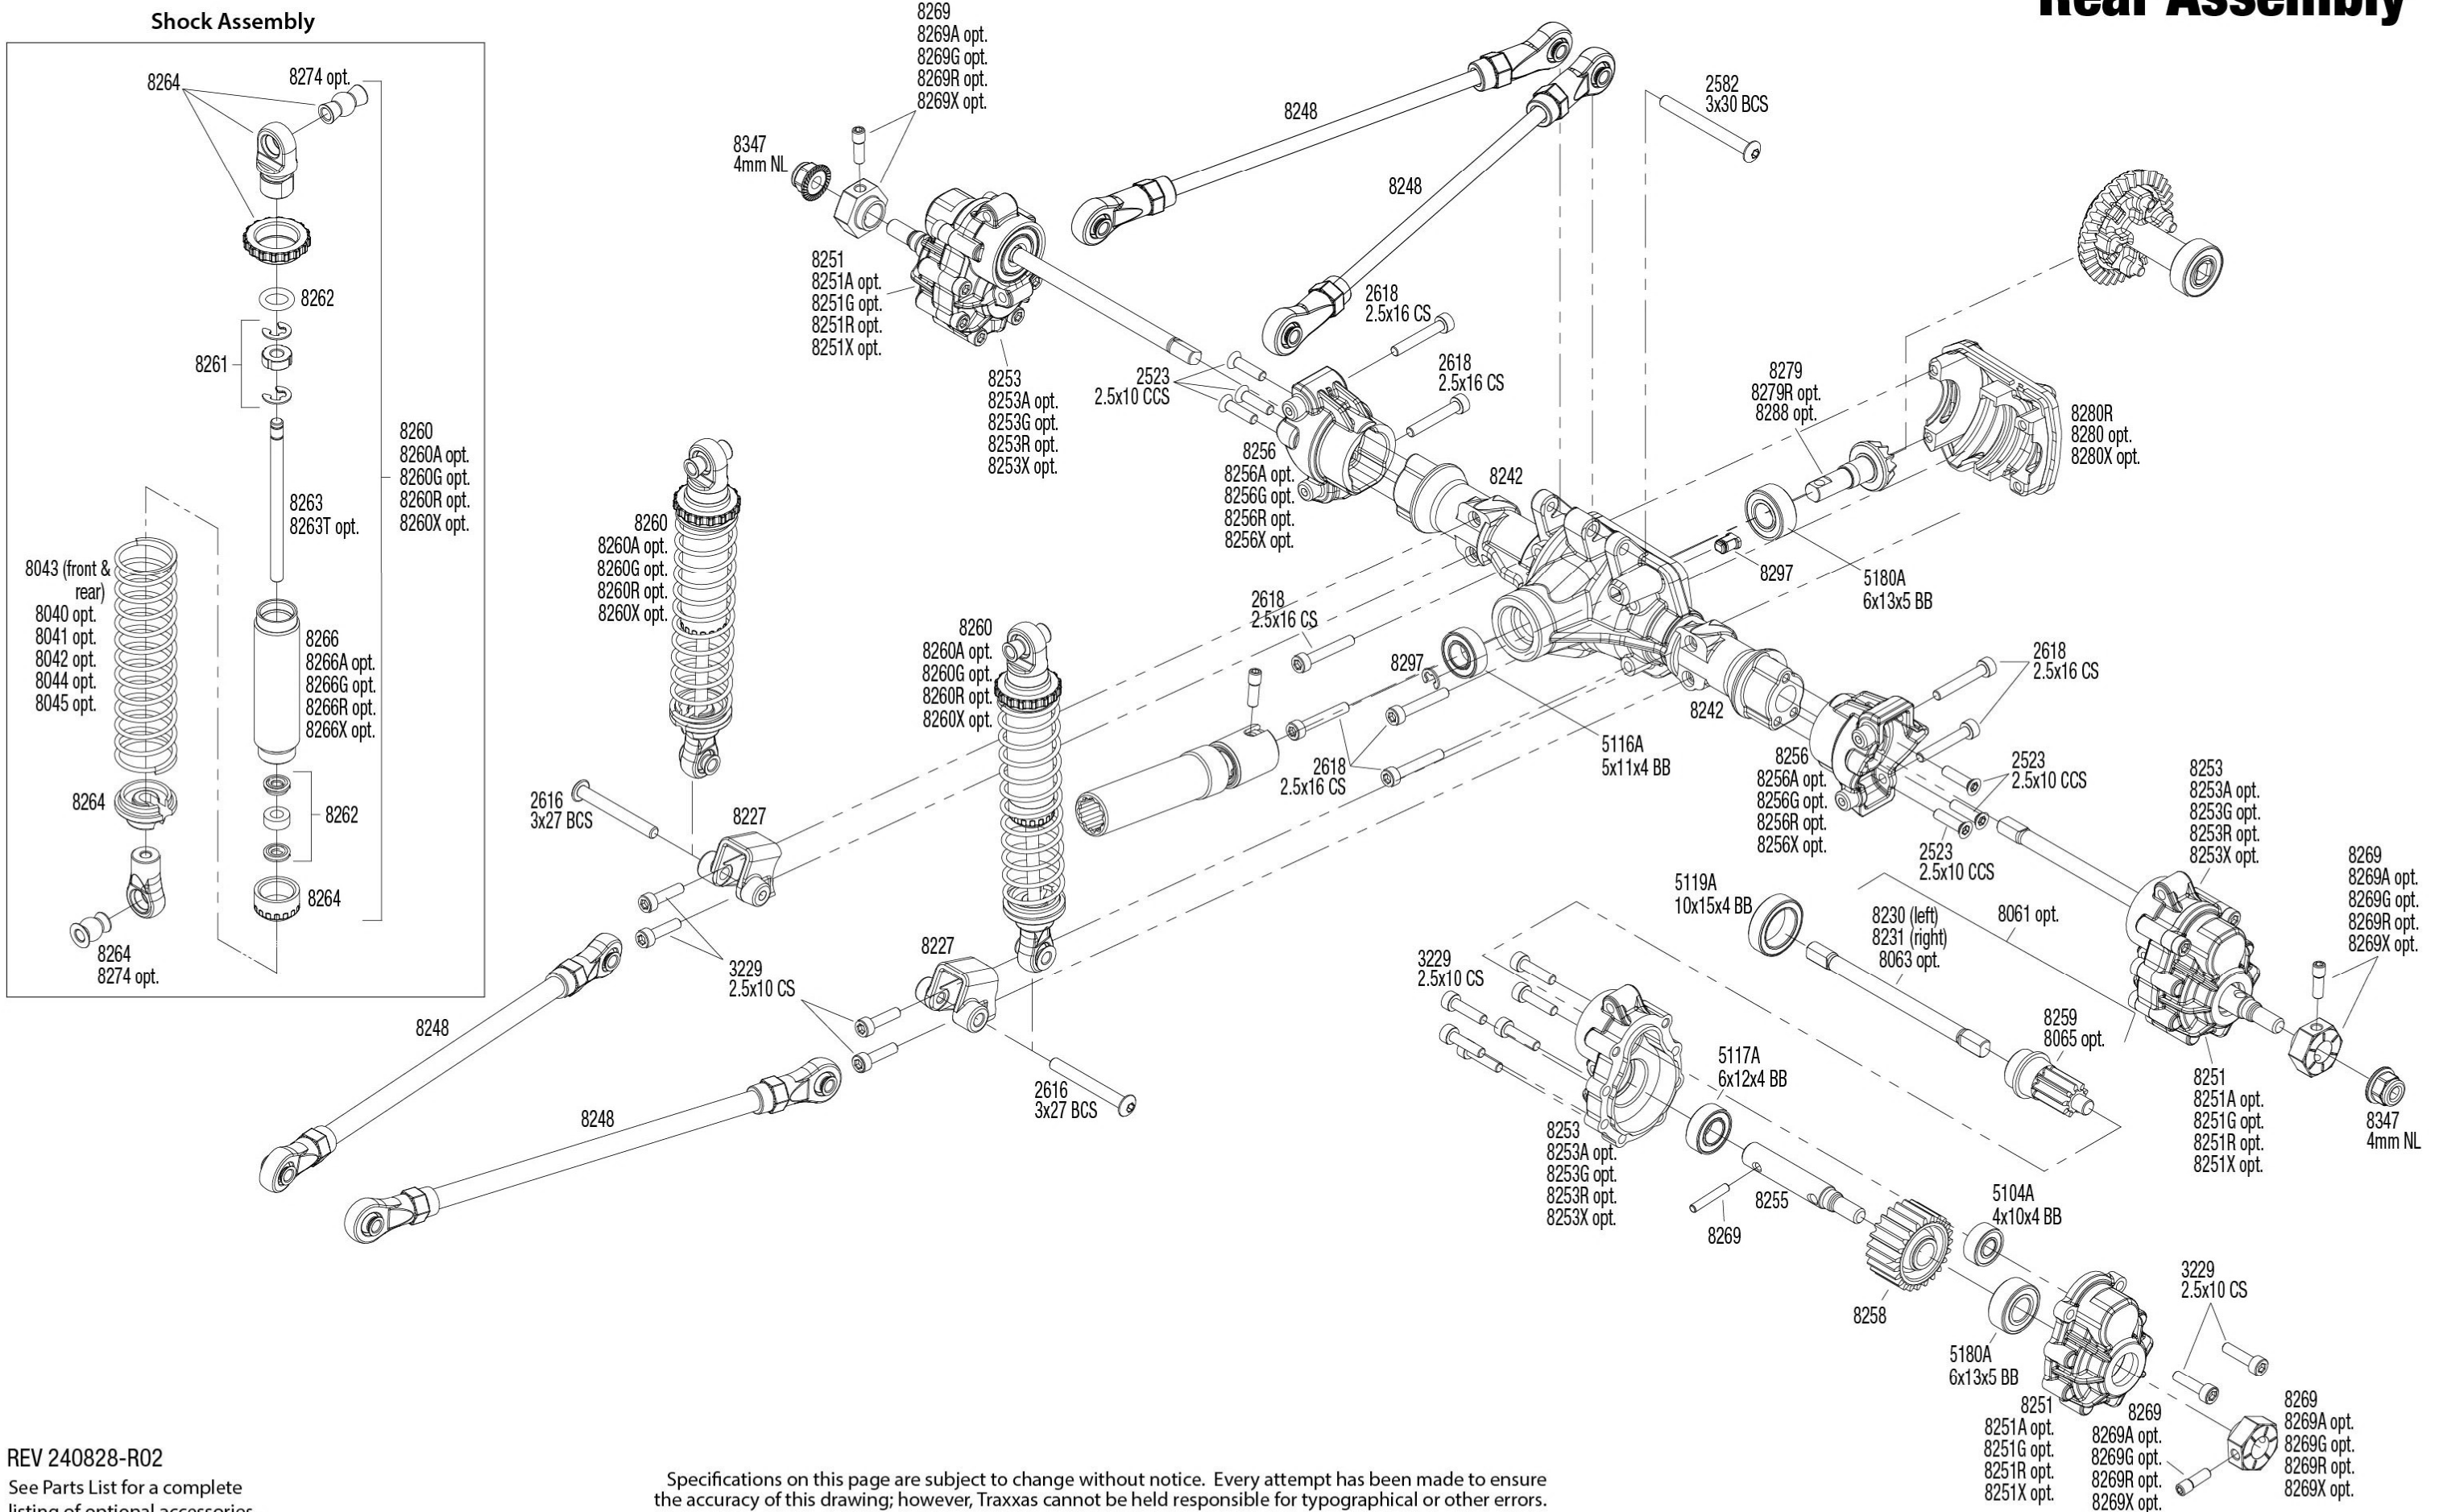

TRX4® Front Assembly

See Parts List for a complete listing of optional accessories.

Specifications on this page are subject to change without notice. Every attempt has been made to ensure the accuracy of this drawing; however, Traxxas cannot be held responsible for typographical or other errors.

REV 240828-R02

Optional Two-Speed Transmission Conversion Kit available as part #8196

Driveshaft Length Indicators

Transmission Assembly

See Parts List for a complete listing of optional accessories.

Specifications on this page are subject to change without notice. Every attempt has been made to ensure the accuracy of this drawing; however, Traxxas cannot be held responsible for typographical or other errors.

REV 240828-R02
See Parts List for a complete listing of optional accessories.

Specifications on this page are subject to change without notice. Every attempt has been made to ensure the accuracy of this drawing; however, Traxxas cannot be held responsible for typographical or other errors.