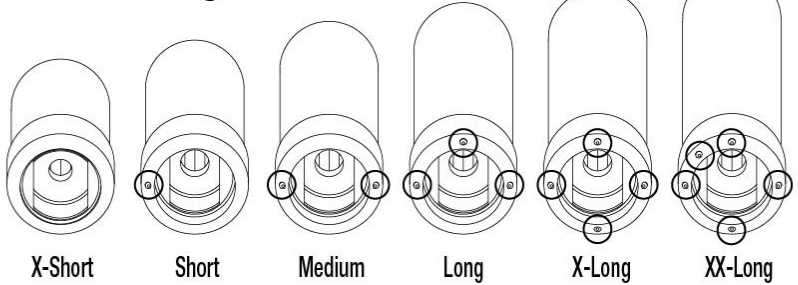

TRX4® Front Assembly

See Parts List for a complete listing of optional accessories.

Specifications on this page are subject to change without notice. Every attempt has been made to ensure the accuracy of this drawing; however, Traxxas cannot be held responsible for typographical or other errors.

REV 240828-R02

Optional Two-Speed Transmission Conversion Kit available as part #8196

Driveshaft Length Indicators

Transmission Assembly

See Parts List for a complete listing of optional accessories.

Specifications on this page are subject to change without notice. Every attempt has been made to ensure the accuracy of this drawing; however, Traxxas cannot be held responsible for typographical or other errors.