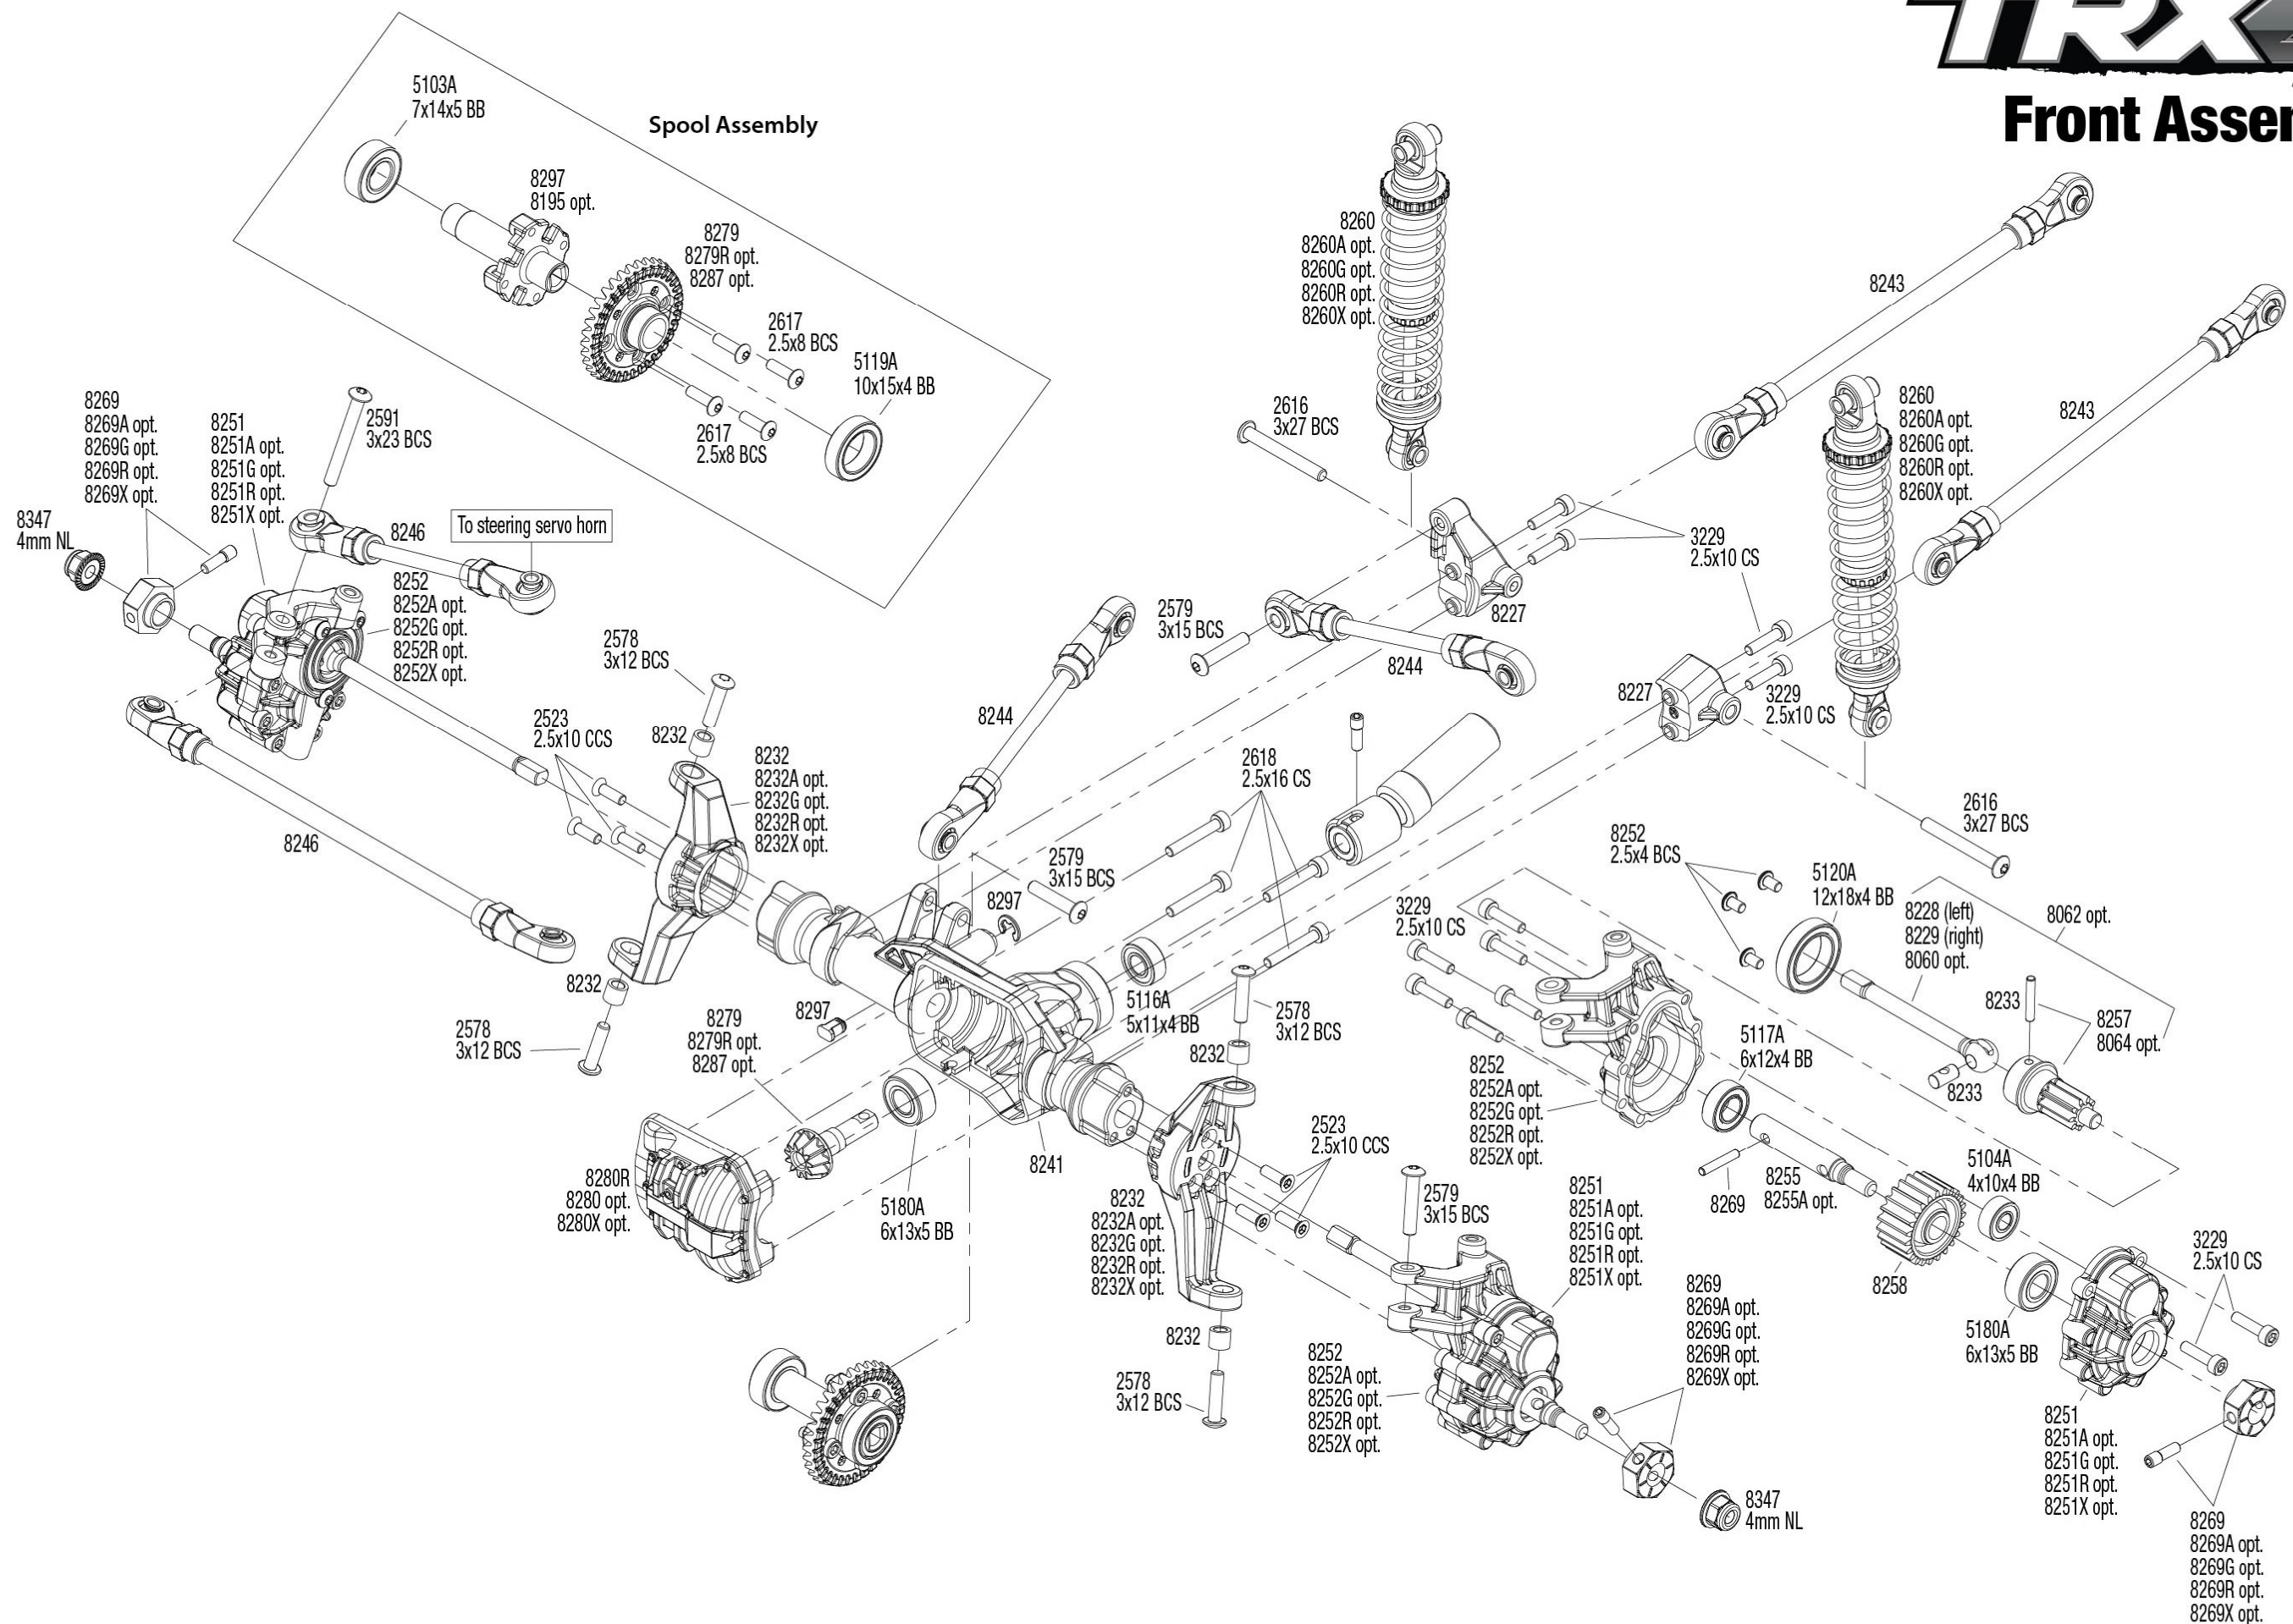

TRX4® Front Assembly

See Parts List for a complete listing of optional accessories.

Specifications on this page are subject to change without notice. Every attempt has been made to ensure the accuracy of this drawing; however, Traxxas cannot be held responsible for typographical or other errors.

REV 240828-R02

Optional Two-Speed Transmission Conversion Kit available as part #8196

Driveshaft Length Indicators

Transmission Assembly

See Parts List for a complete listing of optional accessories.

Specifications on this page are subject to change without notice. Every attempt has been made to ensure the accuracy of this drawing; however, Traxxas cannot be held responsible for typographical or other errors.

REV 240828-R02
See Parts List for a complete listing of optional accessories.

Specifications on this page are subject to change without notice. Every attempt has been made to ensure the accuracy of this drawing; however, Traxxas cannot be held responsible for typographical or other errors.