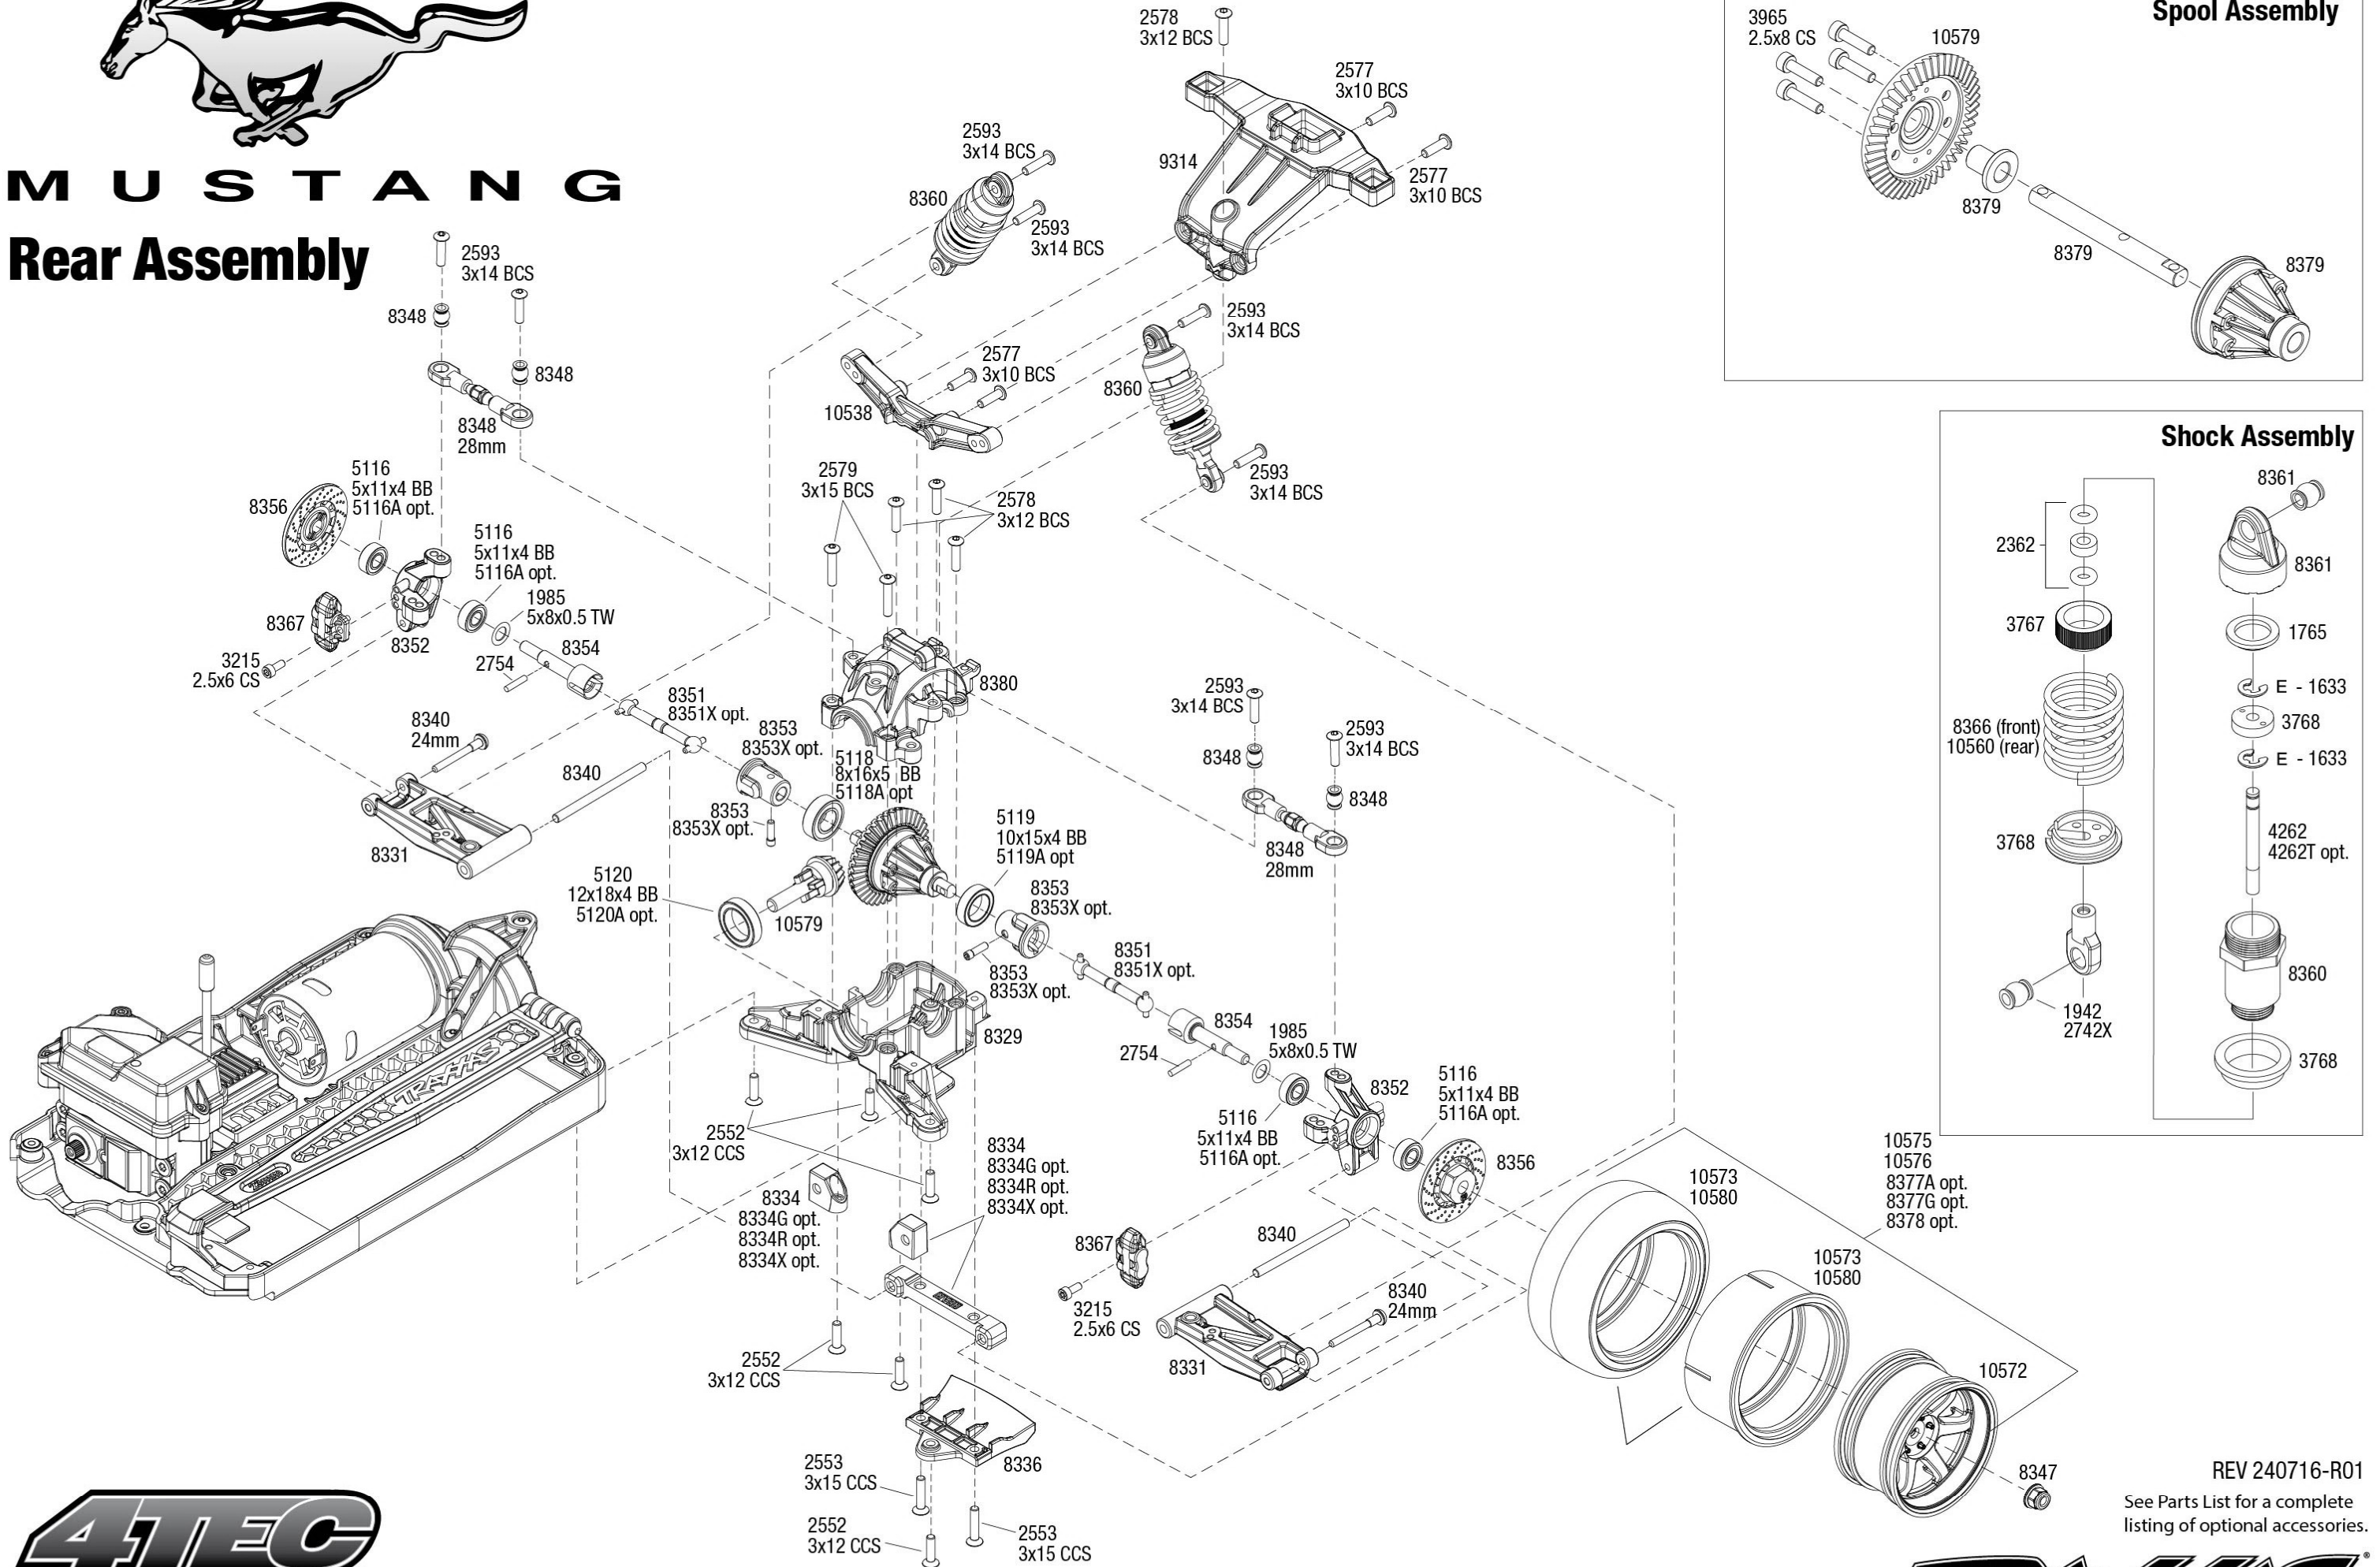

M U S T A N G Chassis Assembly

See Parts List for a complete listing of optional accessories.

Specifications on this page are subject to change without notice. Every attempt has been made to ensure the accuracy of this drawing; however, Traxxas cannot be held responsible for typographical or other errors.

REV 240716-R01

MUSTANG

Rear Assembly

Specifications on this page are subject to change without notice. Every attempt has been made to ensure the accuracy of this drawing; however, Traxxas cannot be held responsible for typographical or other errors.

REV 240716-R01
See Parts List for a complete listing of optional accessories.

M U S T A N G Modular Assembly

See Parts List for a complete listing of optional accessories.

Specifications on this page are subject to change without notice. Every attempt has been made to ensure the accuracy of this drawing; however, Traxxas cannot be held responsible for typographical or other errors.

REV 240716-R01