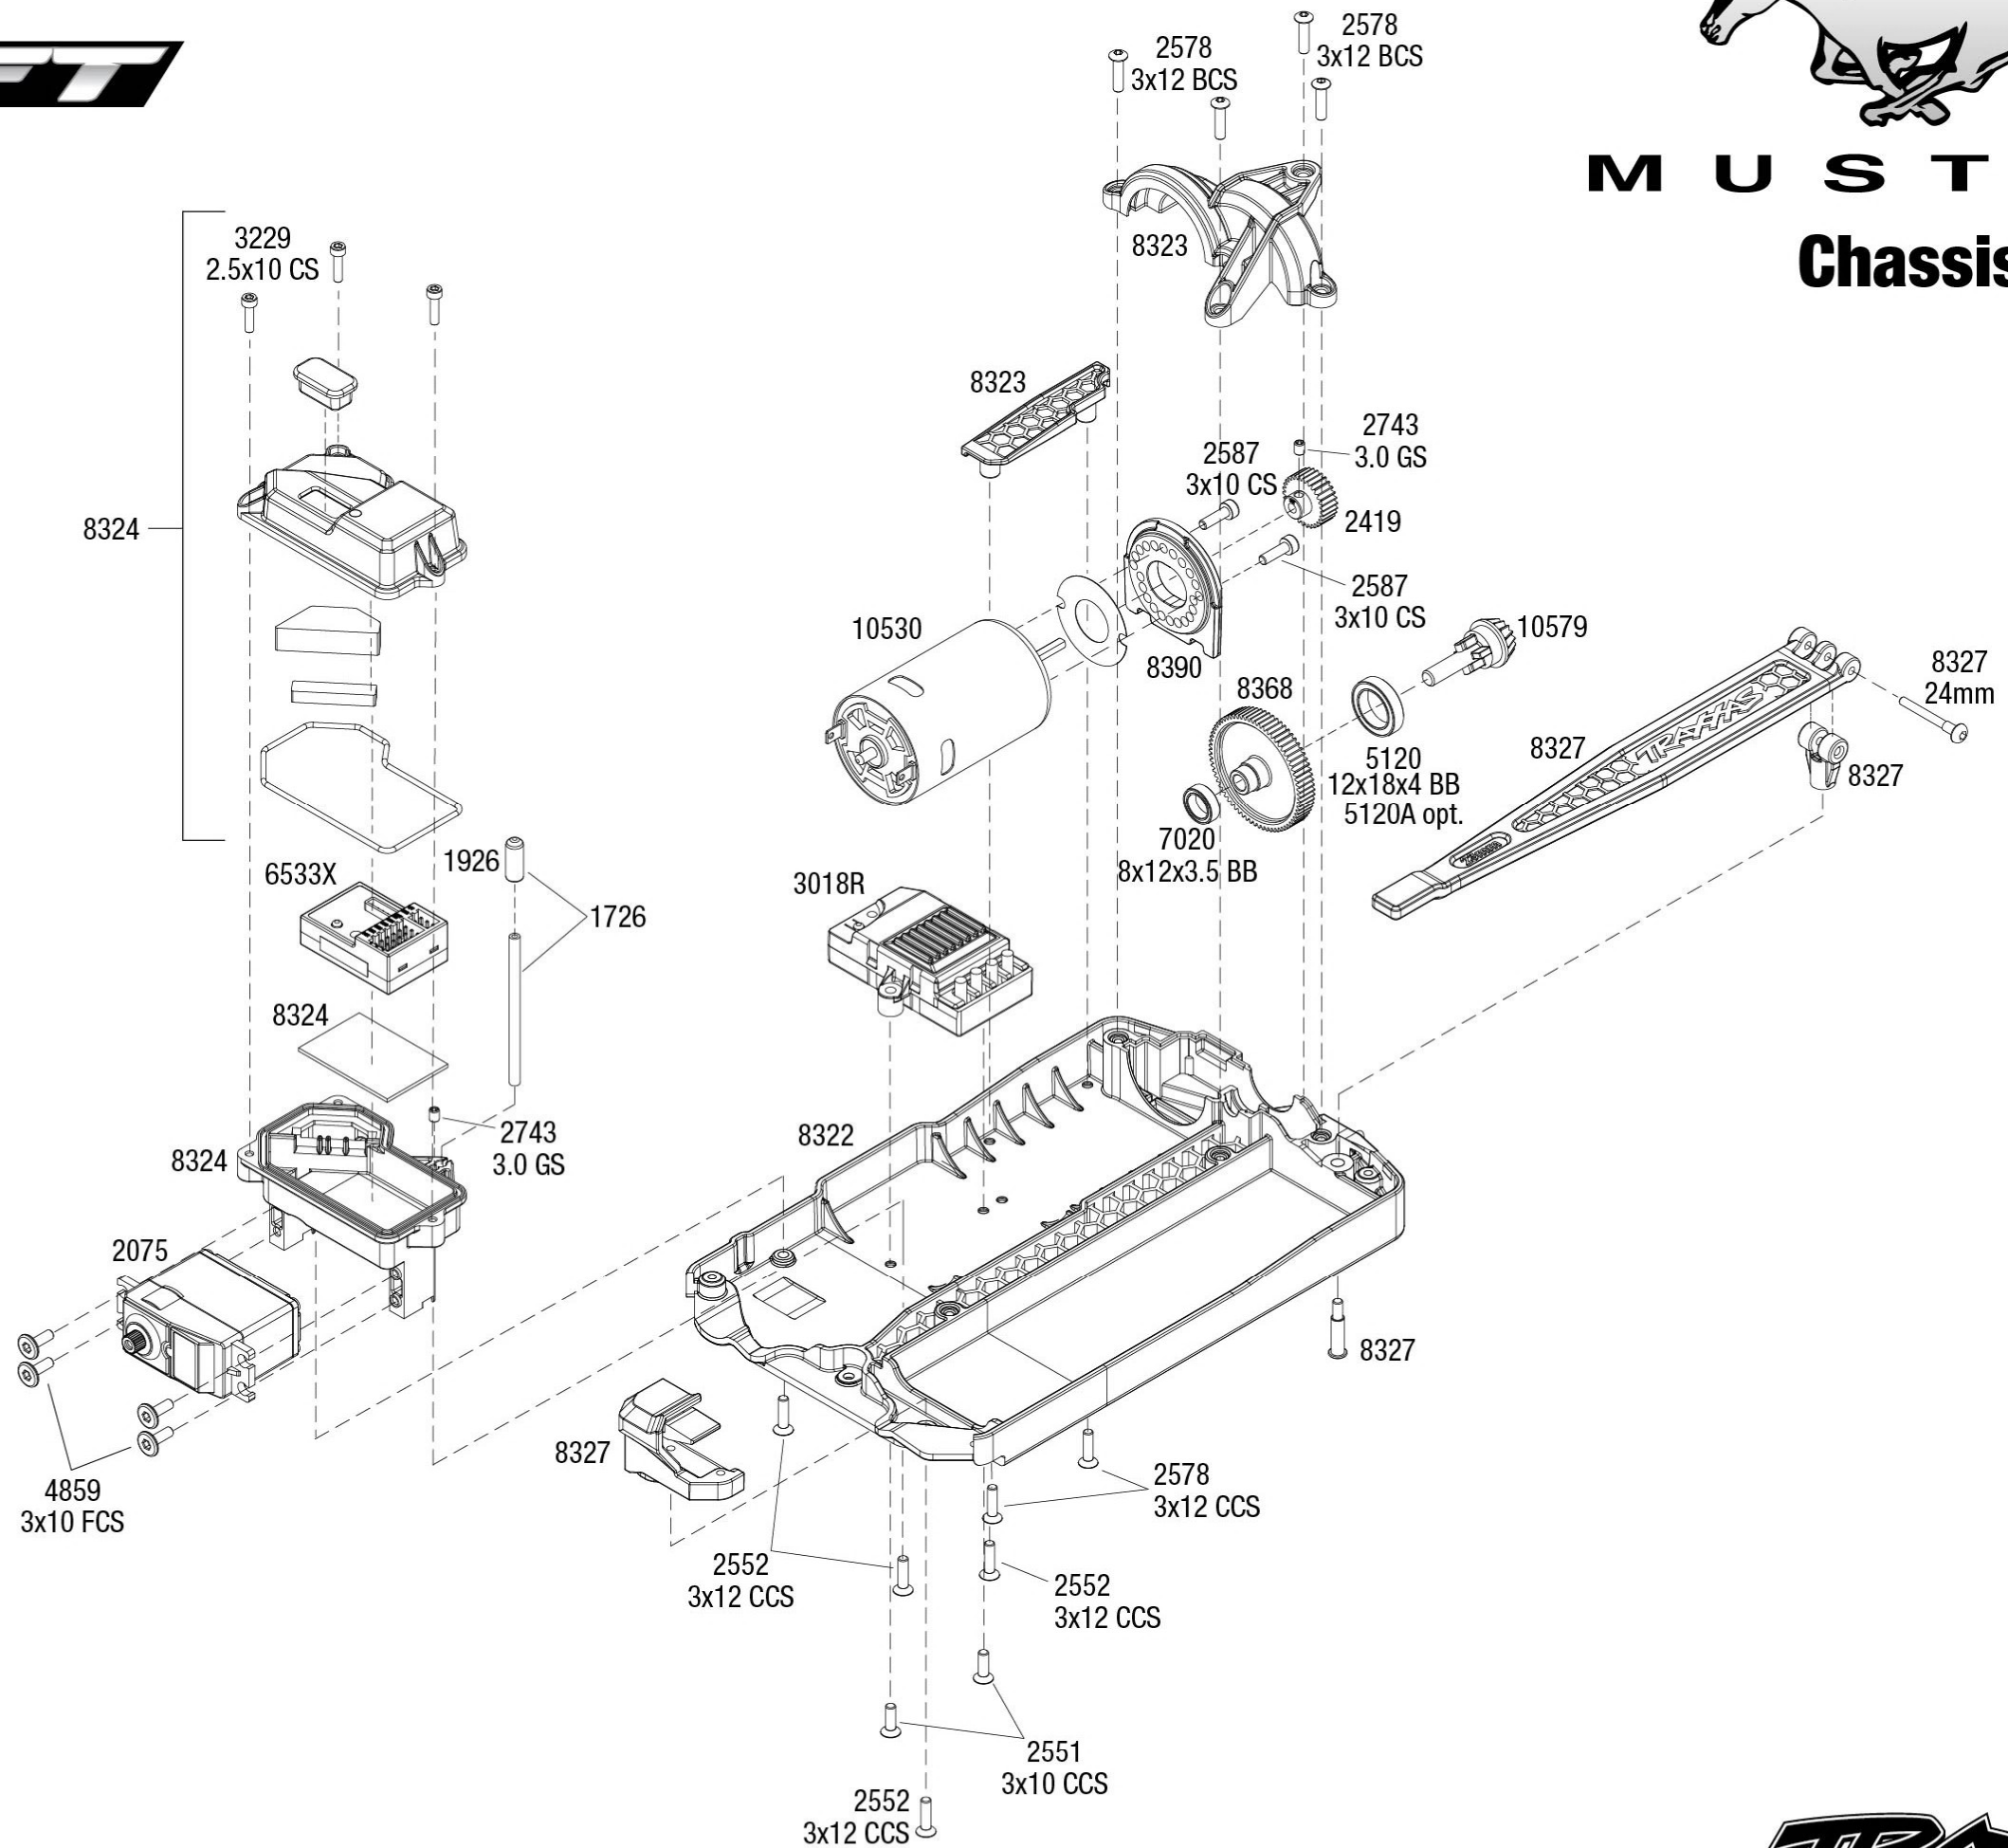

M U S T A N G Chassis Assembly

See Parts List for a complete listing of optional accessories.

Specifications on this page are subject to change without notice. Every attempt has been made to ensure the accuracy of this drawing; however, Traxxas cannot be held responsible for typographical or other errors.

REV 240716-R01

MUSTANG

Rear Assembly

Specifications on this page are subject to change without notice. Every attempt has been made to ensure the accuracy of this drawing; however, Traxxas cannot be held responsible for typographical or other errors.

REV 240716-R01
See Parts List for a complete listing of optional accessories.

M U S T A N G Modular Assembly

See Parts List for a complete listing of optional accessories.

Specifications on this page are subject to change without notice. Every attempt has been made to ensure the accuracy of this drawing; however, Traxxas cannot be held responsible for typographical or other errors.

REV 240716-R01