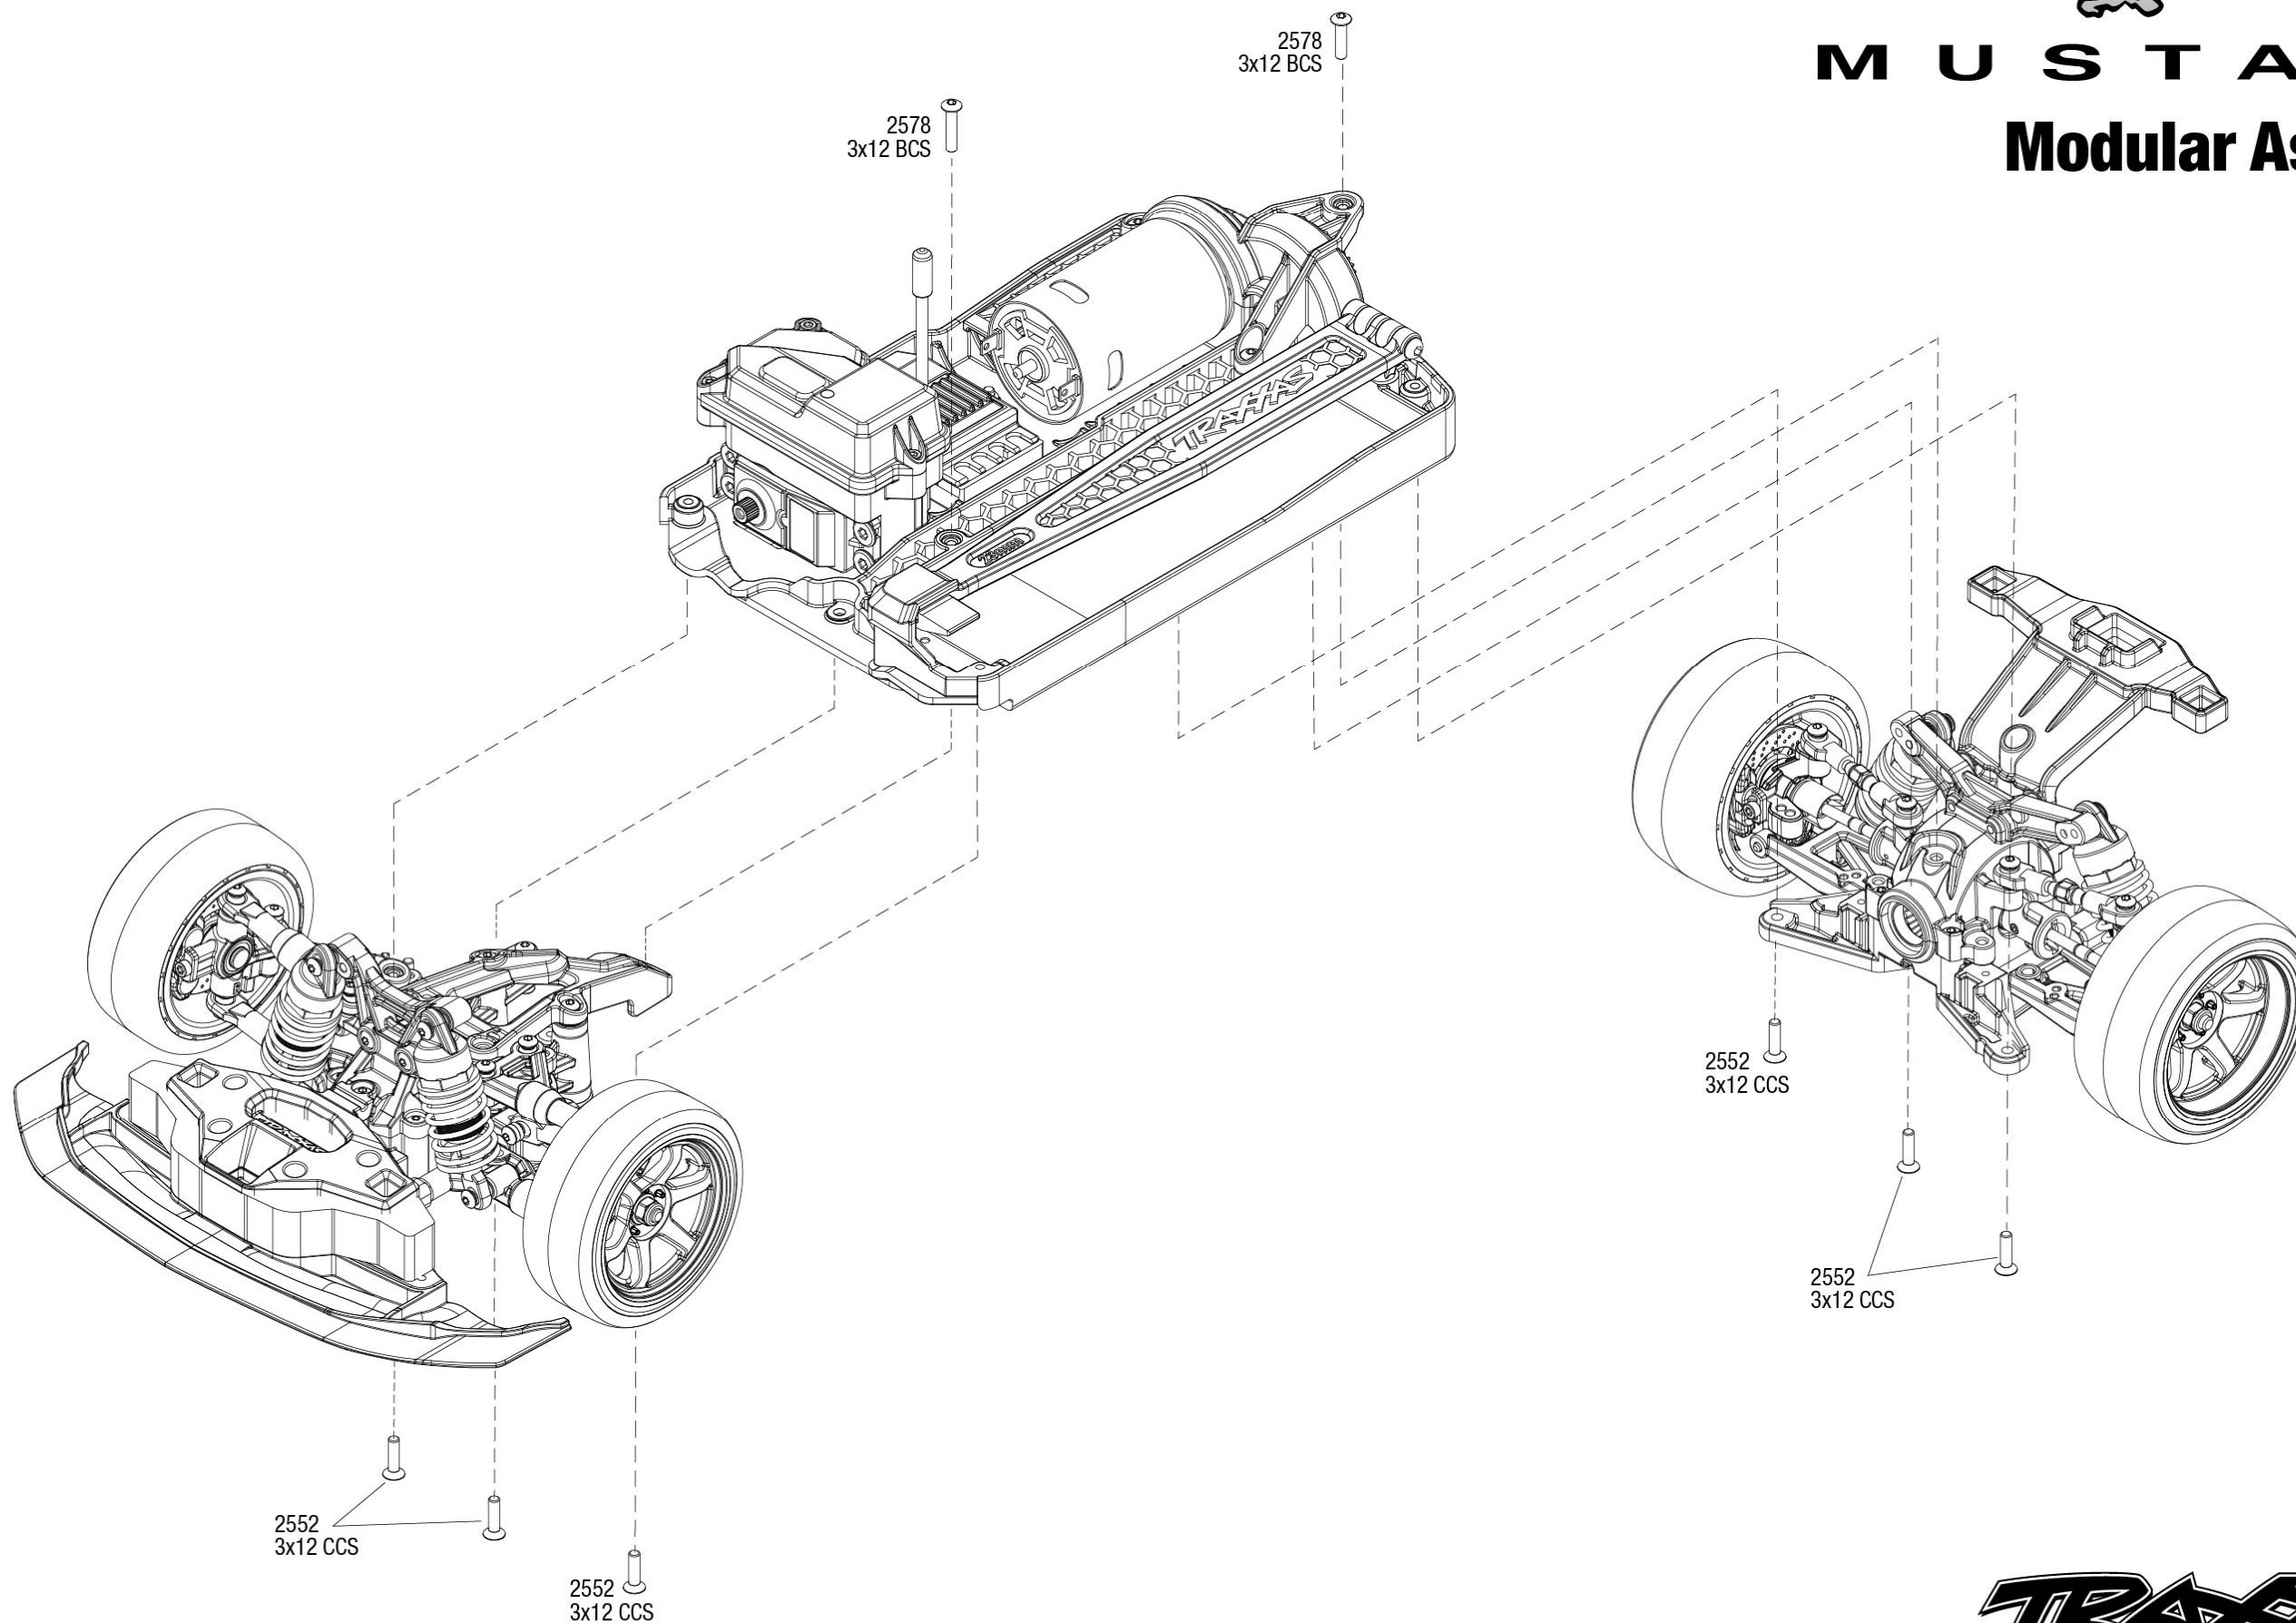

M U S T A N G Modular Assembly

See Parts List for a complete listing of optional accessories.

Specifications on this page are subject to change without notice. Every attempt has been made to ensure the accuracy of this drawing; however, Traxxas cannot be held responsible for typographical or other errors.

REV 240716-R01