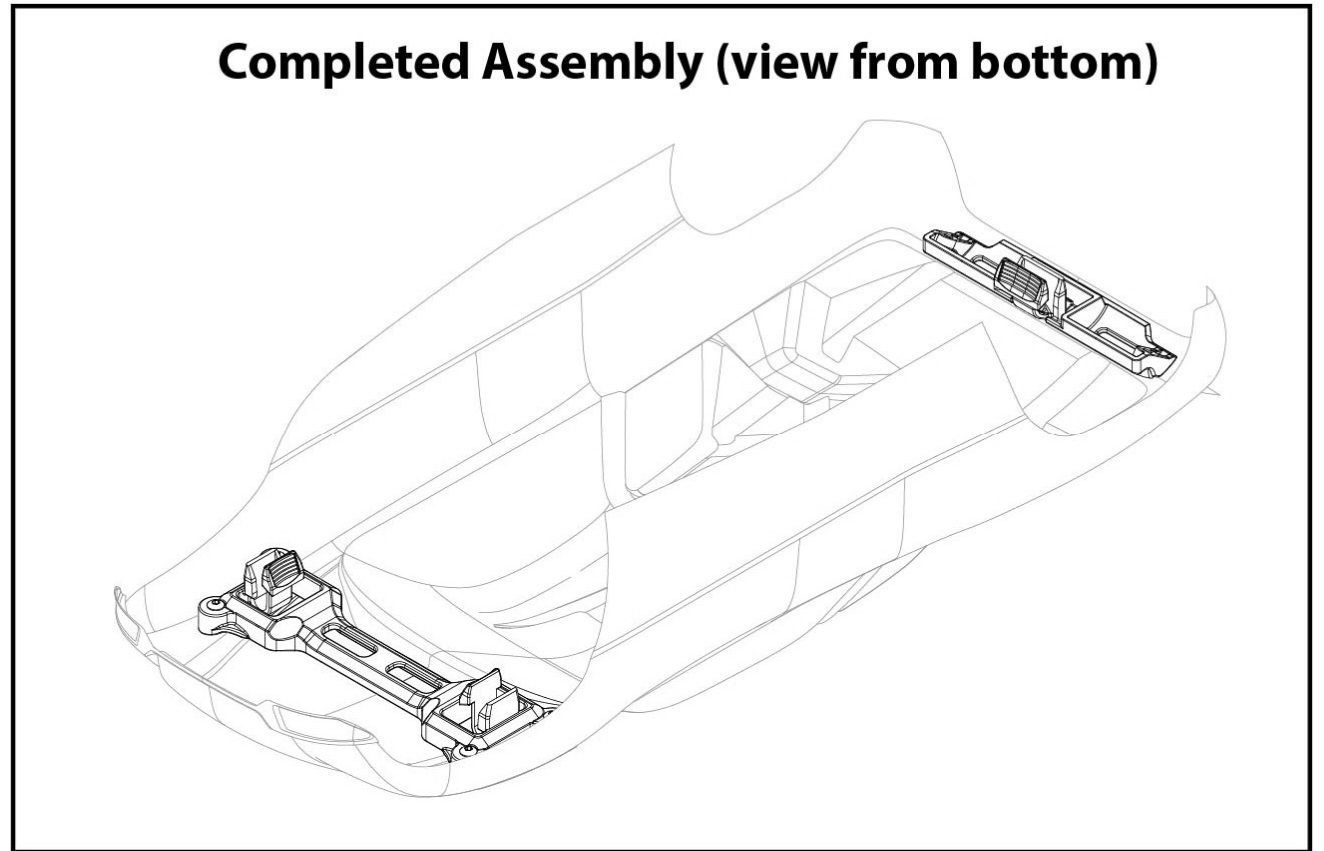

RUSTLER®

Body Assembly

Completed Assembly (view from top)

Completed Assembly (view from bottom)

See Parts List for a complete listing of optional accessories.

REV 240503-R01

TRAXXAS®

Specifications on this page are subject to change without notice. Every attempt has been made to ensure the accuracy of this drawing; however, Traxxas cannot be held responsible for typographical or other errors.