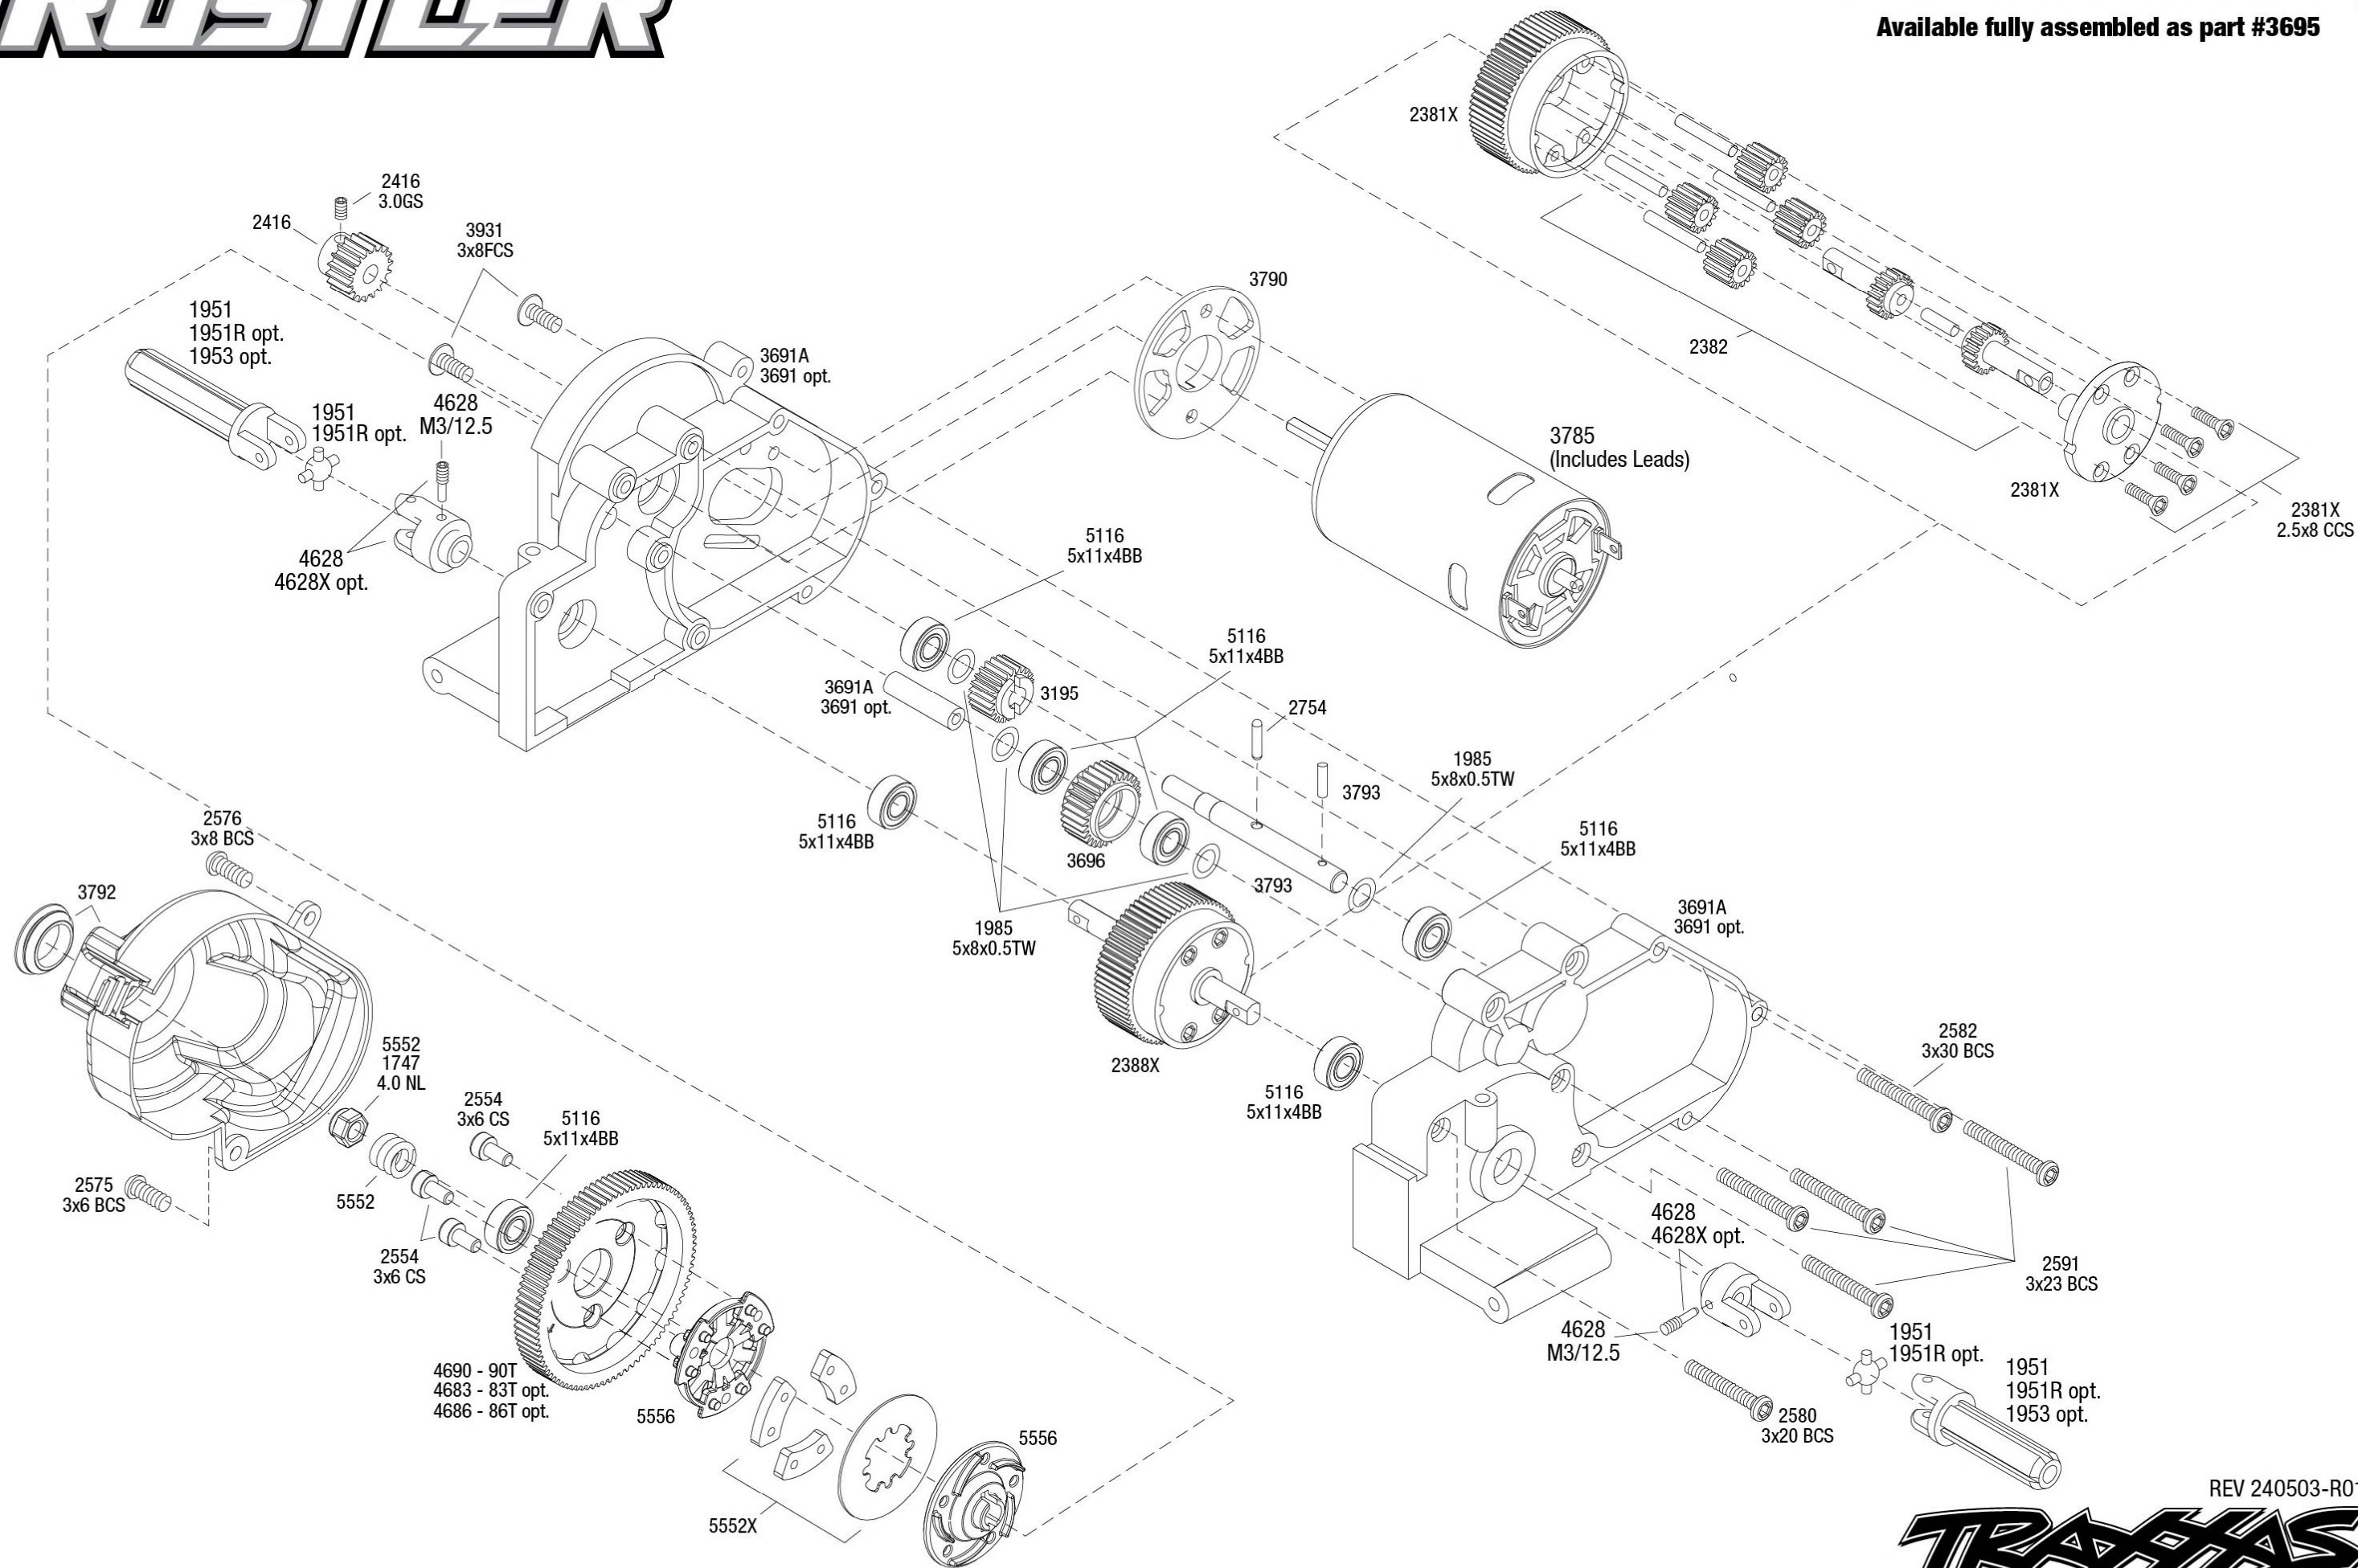

See Parts List for a complete listing of optional accessories.

Specifications on this page are subject to change without notice. Every attempt has been made to ensure the accuracy of this drawing; however, Traxxas cannot be held responsible for typographical or other errors.