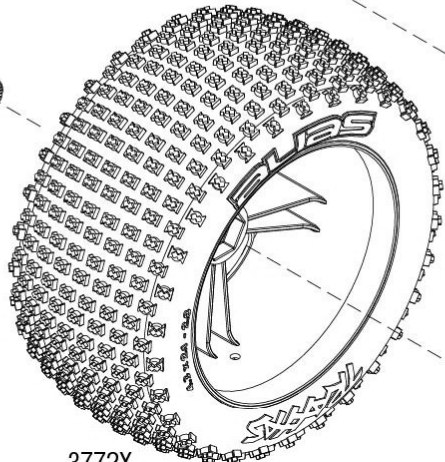

- 3772X
- 3770 opt.
- 3770A opt.
- 3772R opt.
- 3773 opt.
- 3773A opt.
- 4790R opt.
- 6774 opt.
- 6774A opt.
- 6774G opt.
- 6774R opt.
- 6774X opt.