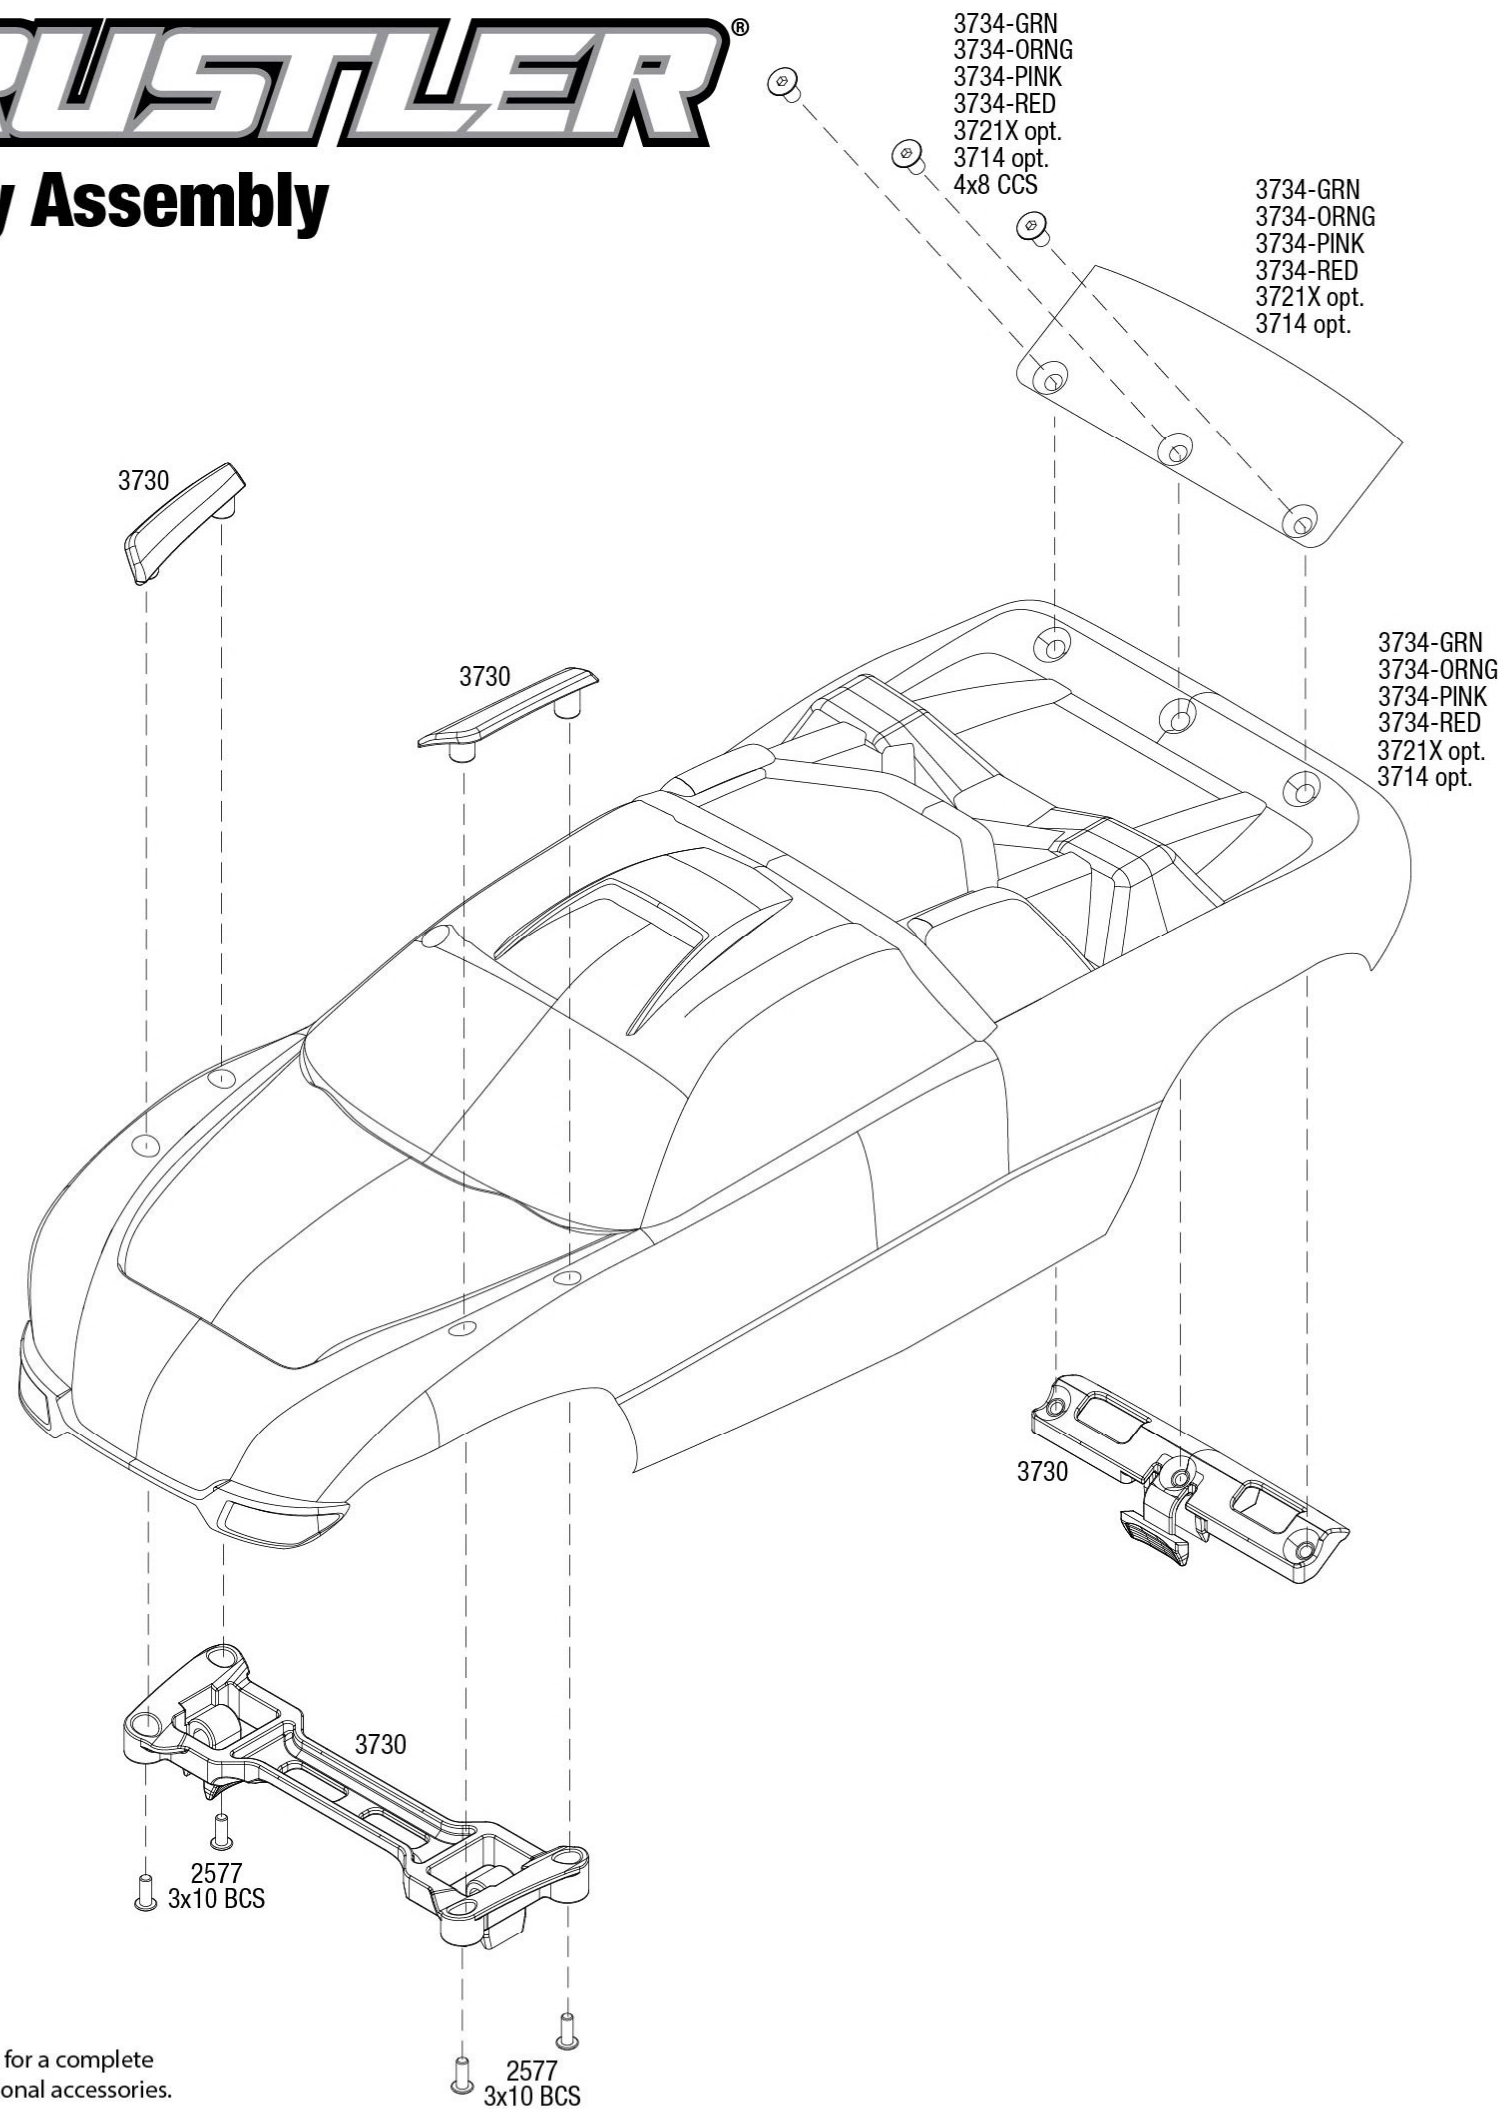

Chassis Assembly

REV 240503-R01

See Parts List for a complete listing of optional accessories.

Specifications on this page are subject to change without notice. Every attempt has been made to ensure the accuracy of this drawing; however, Traxxas cannot be held responsible for typographical or other errors.

RUSTLER®

Body Assembly

Completed Assembly (view from top)

Completed Assembly (view from bottom)

See Parts List for a complete listing of optional accessories.

REV 240503-R01

TRAXXAS®

Specifications on this page are subject to change without notice. Every attempt has been made to ensure the accuracy of this drawing; however, Traxxas cannot be held responsible for typographical or other errors.