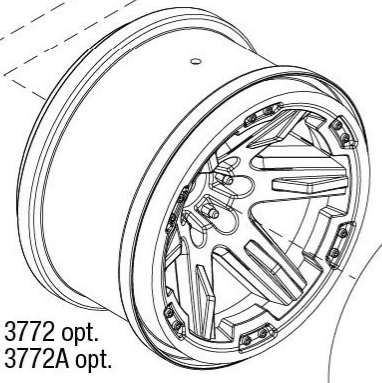

- 3772 opt.
- 3772A opt.