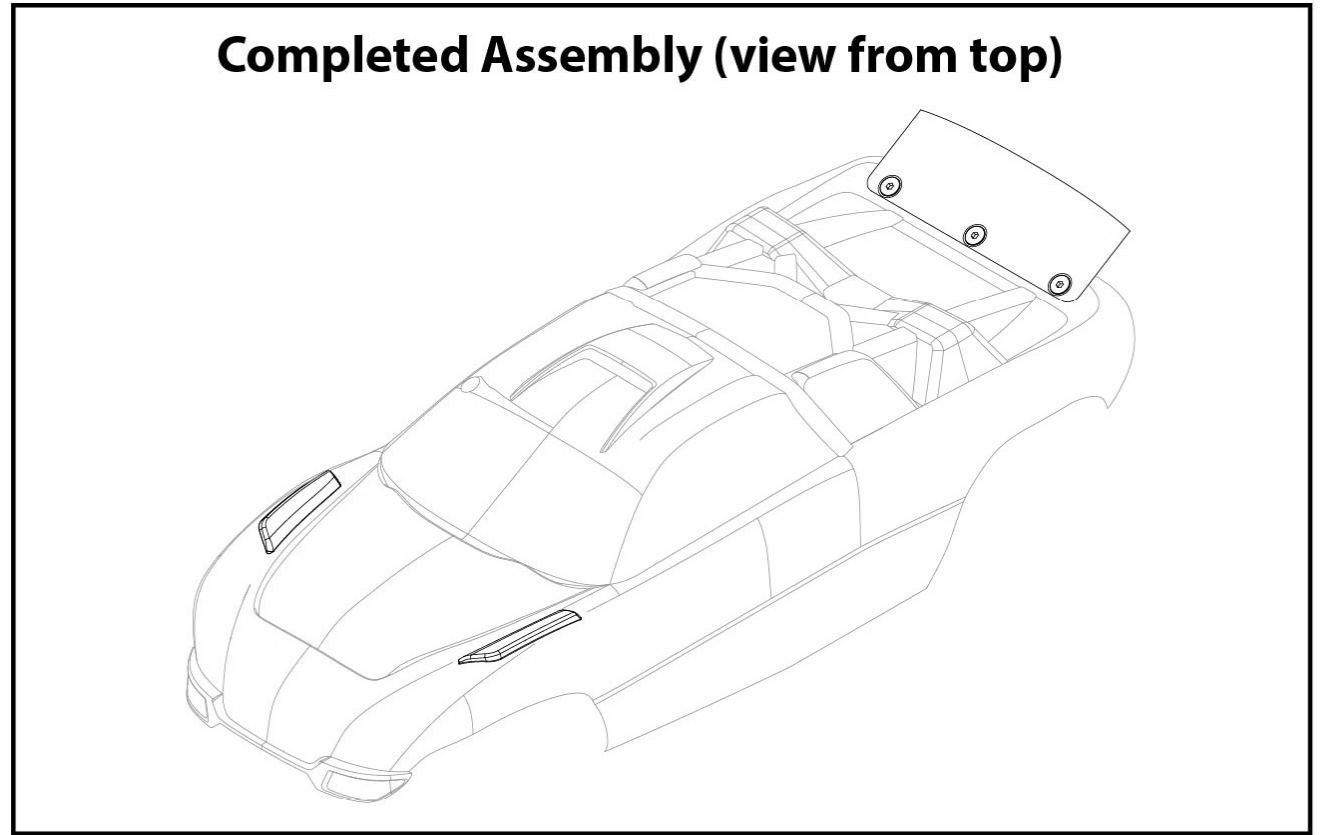

RUSTLER®

Body Assembly

Completed Assembly (view from top)

Completed Assembly (view from bottom)

See Parts List for a complete listing of optional accessories.

REV 240503-R01

TRAXXAS®

Specifications on this page are subject to change without notice. Every attempt has been made to ensure the accuracy of this drawing; however, Traxxas cannot be held responsible for typographical or other errors.