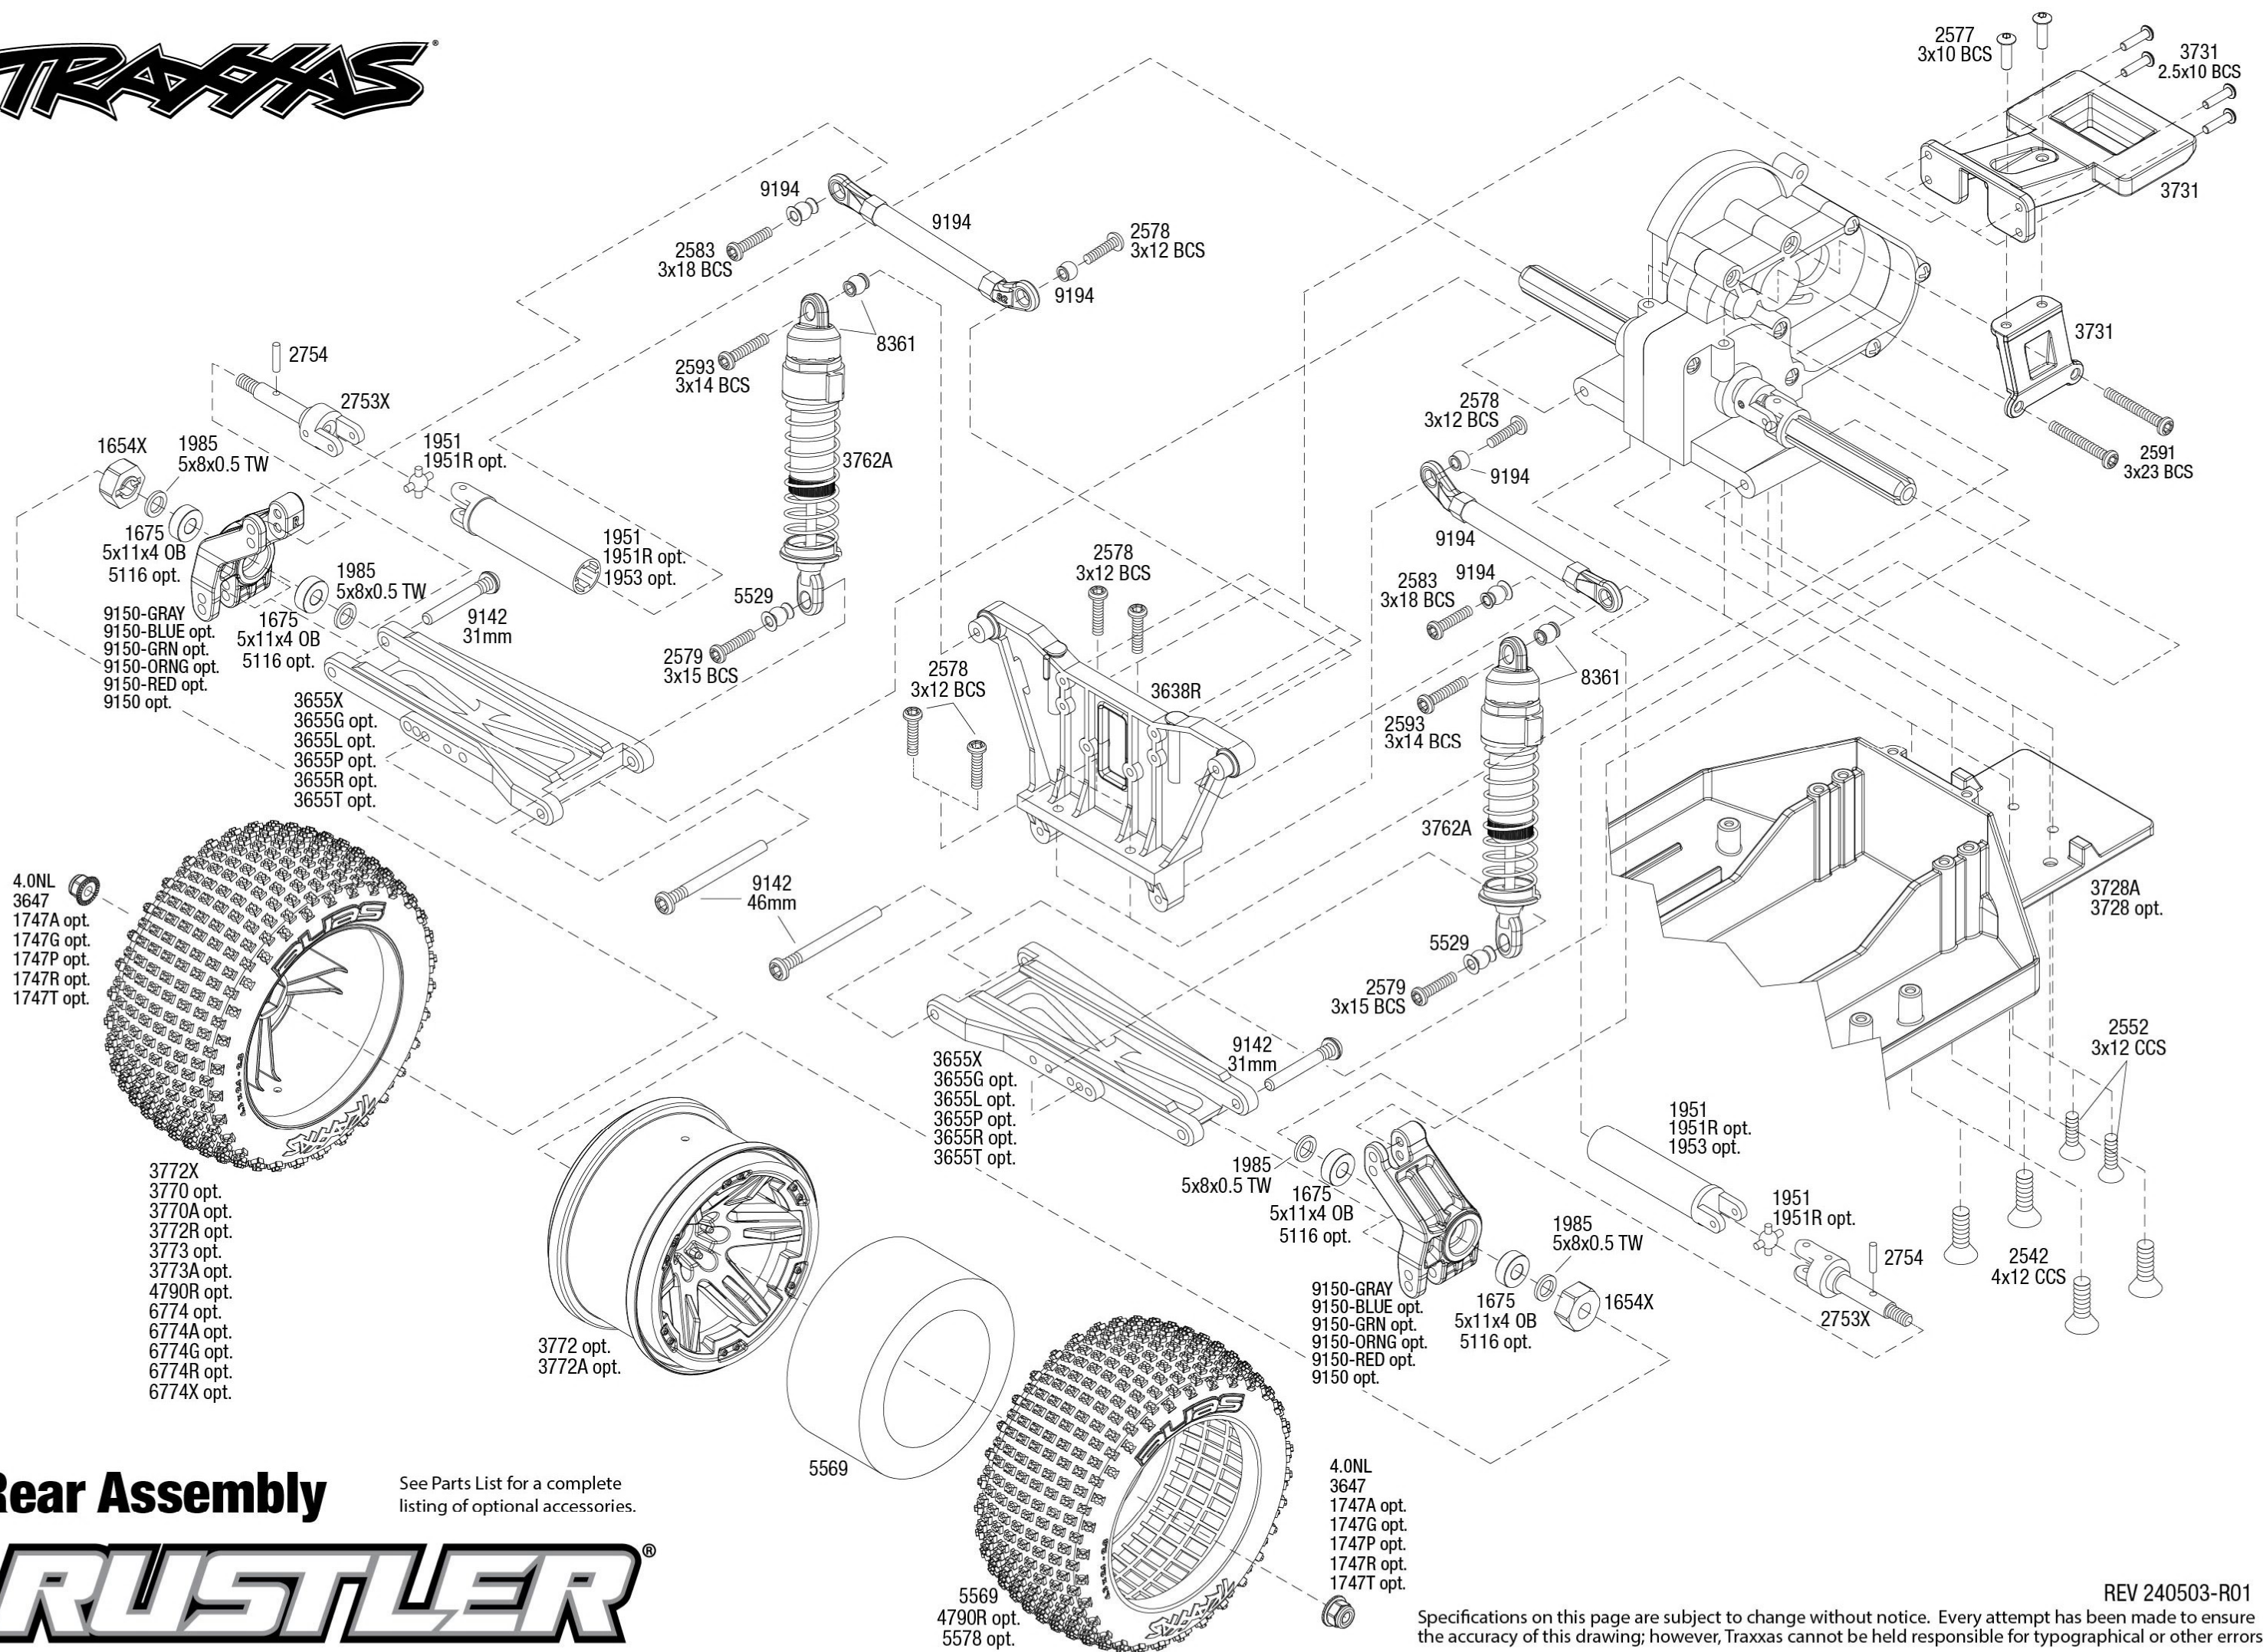

- 4.0NL
- 3647
- 1747A opt.
- 1747G opt.
- 1747P opt.
- 1747R opt.
- 1747T opt.