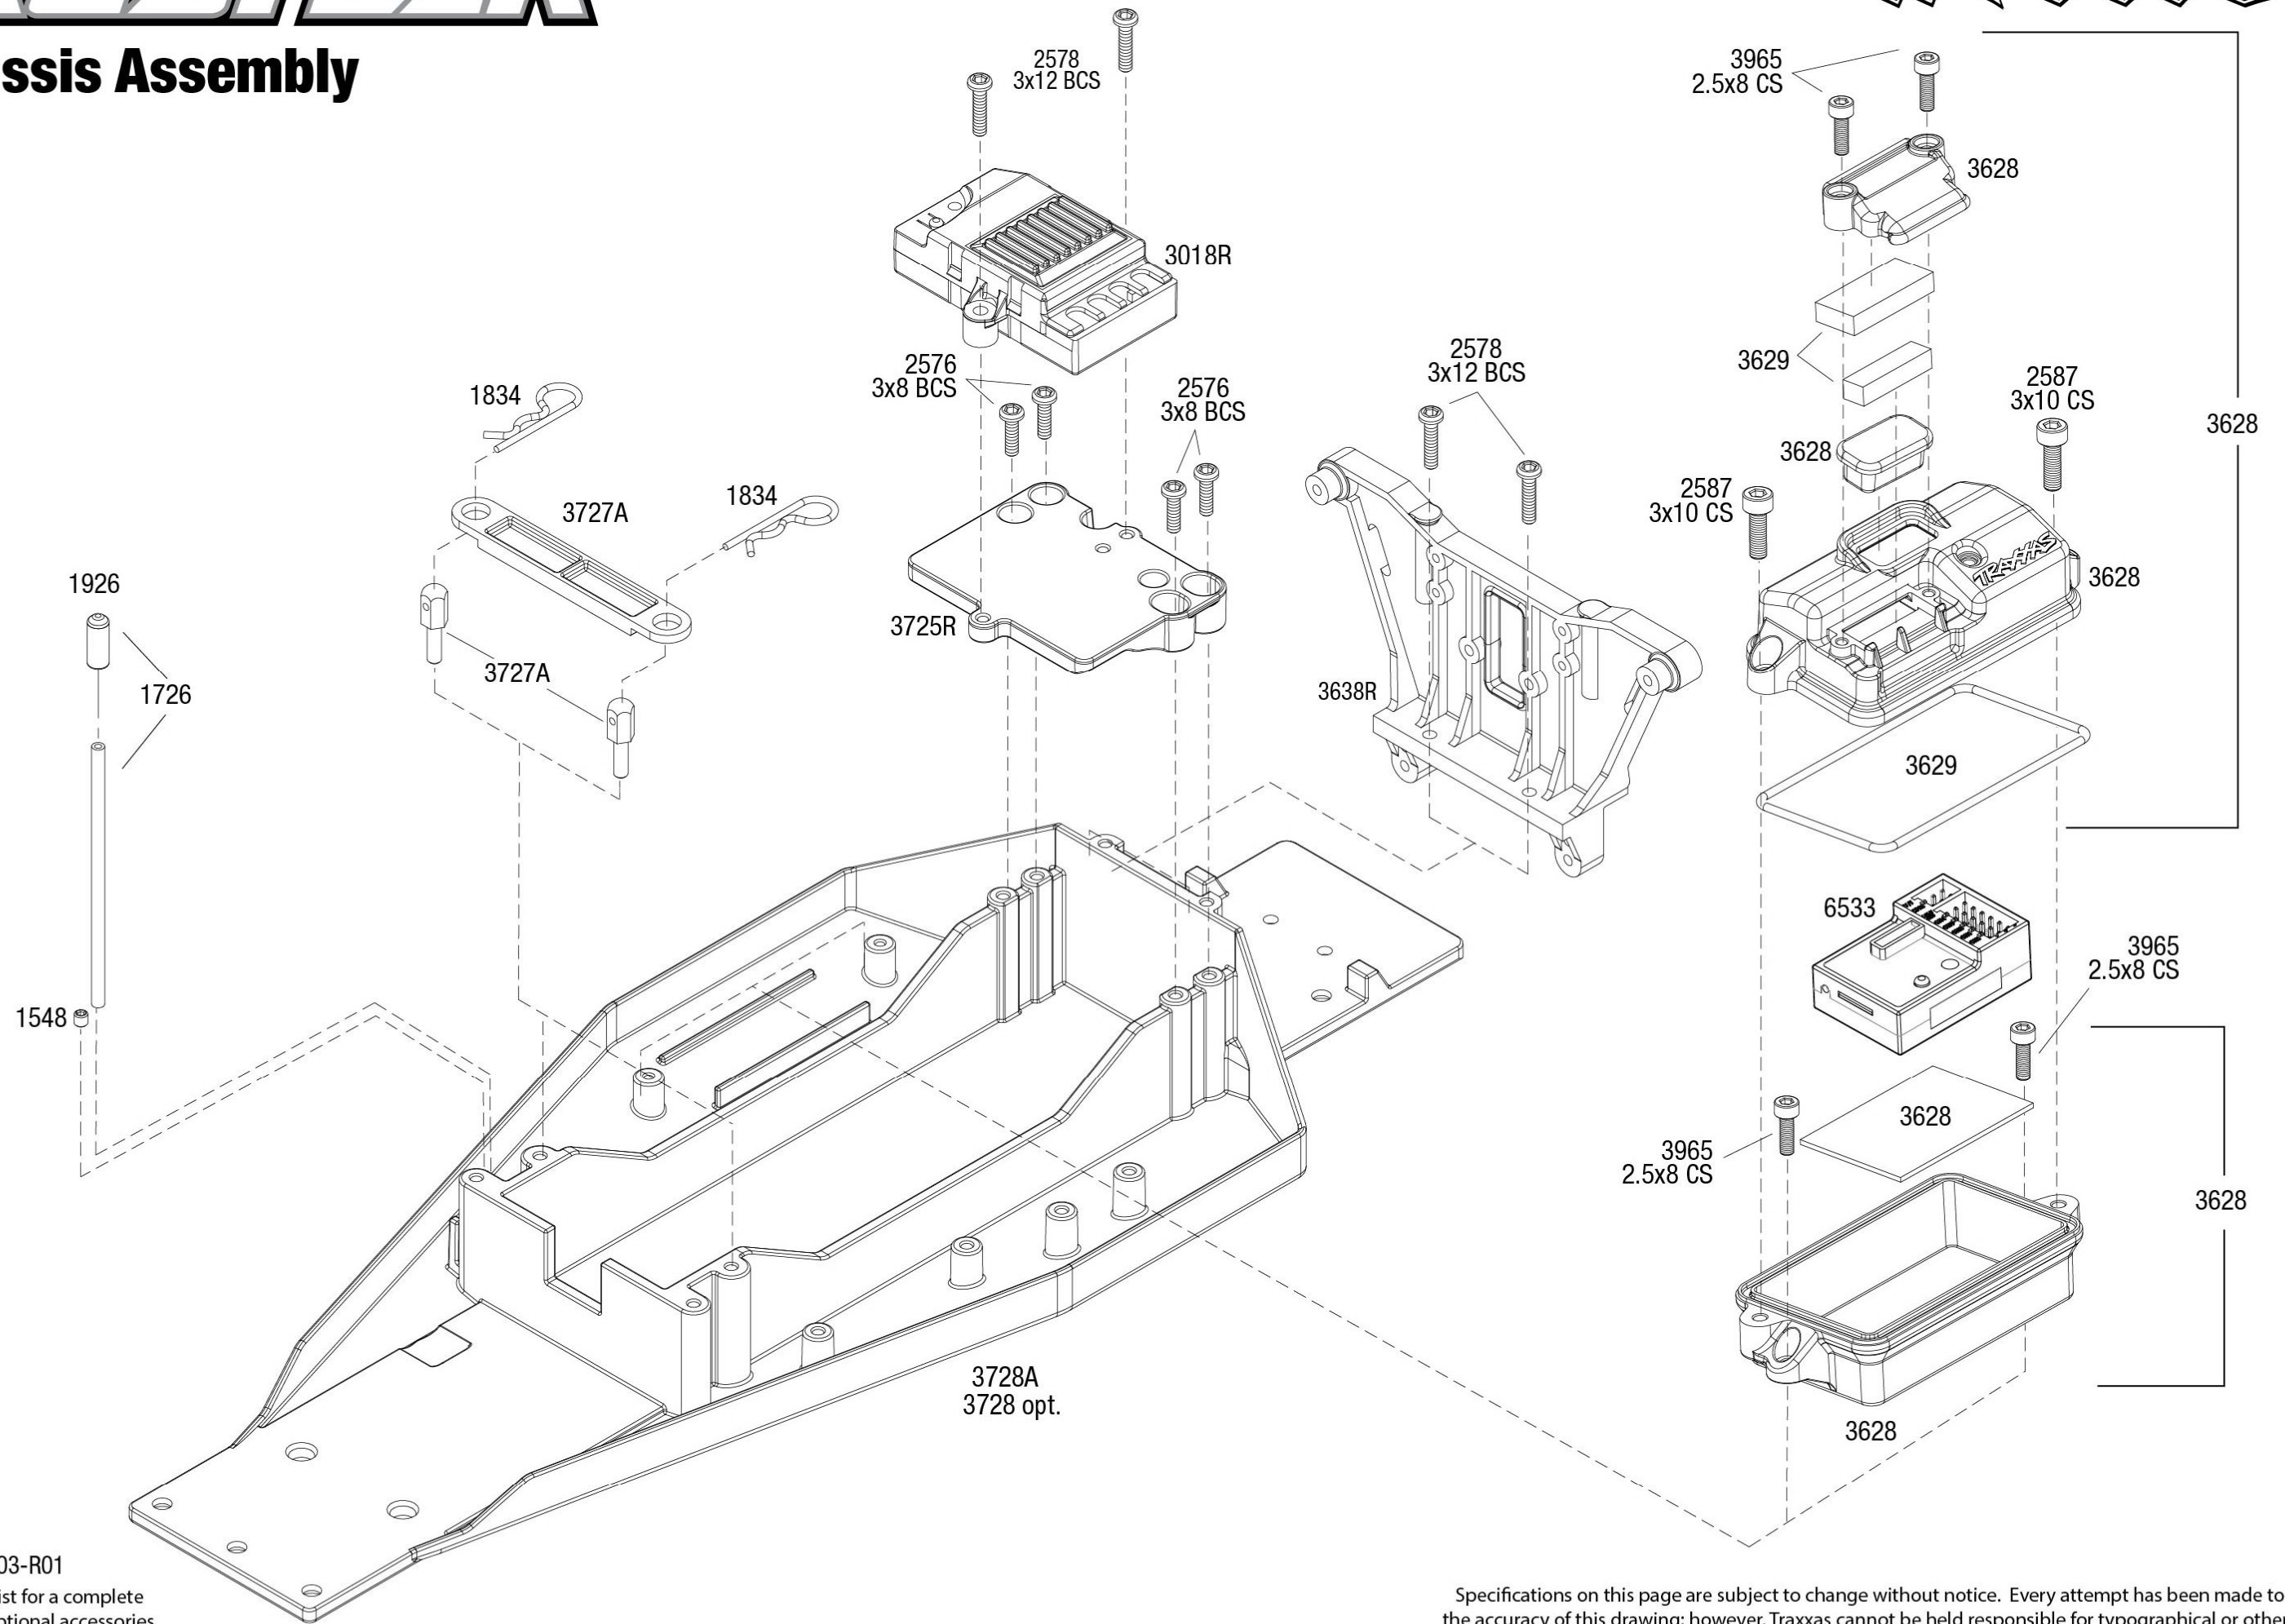

Chassis Assembly

REV 240503-R01

See Parts List for a complete listing of optional accessories.

Specifications on this page are subject to change without notice. Every attempt has been made to ensure the accuracy of this drawing; however, Traxxas cannot be held responsible for typographical or other errors.

RUSTLER®

Body Assembly

Completed Assembly (view from top)

Completed Assembly (view from bottom)

See Parts List for a complete listing of optional accessories.

REV 240503-R01

TRAXXAS®

Specifications on this page are subject to change without notice. Every attempt has been made to ensure the accuracy of this drawing; however, Traxxas cannot be held responsible for typographical or other errors.