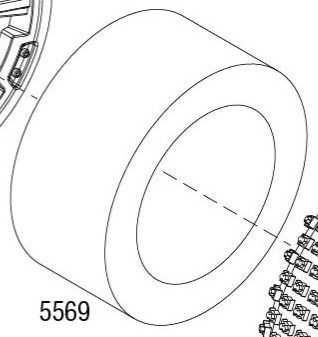

- 4.0NL
- 3647
- 1747A opt.
- 1747G opt.
- 1747P opt.
- 1747R opt.
- 1747T opt.

- 3772X
- 3770 opt.
- 3770A opt.
- 3772R opt.
- 3773 opt.
- 3773A opt.
- 4790R opt.
- 6774 opt.
- 6774A opt.
- 6774G opt.
- 6774R opt.
- 6774X opt.

- 3772 opt.
- 3772A opt.

- 5569

- 5569
- 4790R opt.
- 5578 opt.

- 4.0NL
- 3647
- 1747A opt.
- 1747G opt.
- 1747P opt.
- 1747R opt.
- 1747T opt.

Rear Assembly

See Parts List for a complete listing of optional accessories.

Specifications on this page are subject to change without notice. Every attempt has been made to ensure the accuracy of this drawing; however, Traxxas cannot be held responsible for typographical or other errors.

REV 240503-R01