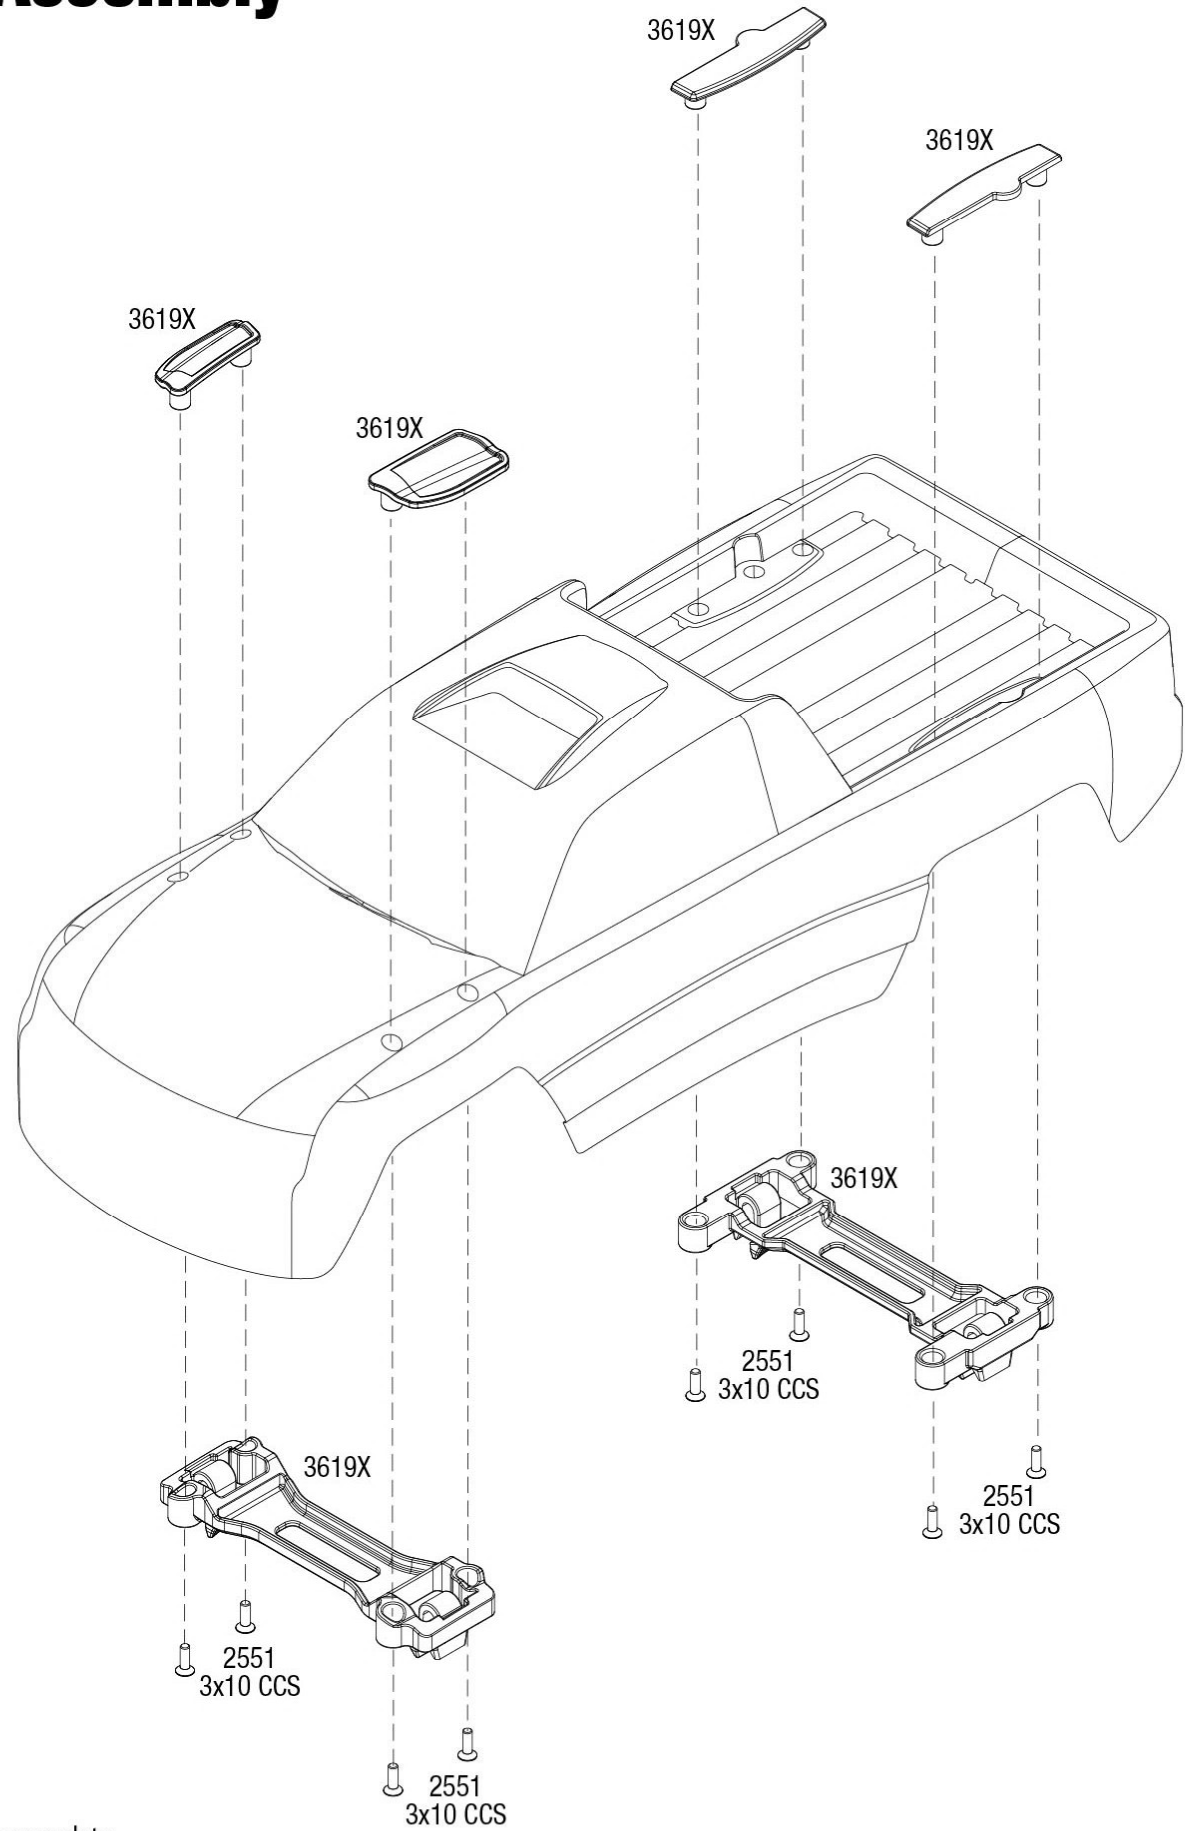

STAMPEDE

Body Assembly

- 3620A-BLUE
- 3620A-GRN
- 3620A-PINK
- 3620A-RED
- 3620-BLUE opt.
- 3620-GRN opt.
- 3620-PINK opt.
- 3620-RED opt.
- 6729L opt.
- 3617 opt.

See Parts List for a complete listing of optional accessories.

Completed Assembly (view from top)

Completed Assembly (view from bottom)

REV 240503-R01

Specifications on this page are subject to change without notice. Every attempt has been made to ensure the accuracy of this drawing; however, Traxxas cannot be held responsible for typographical or other errors.