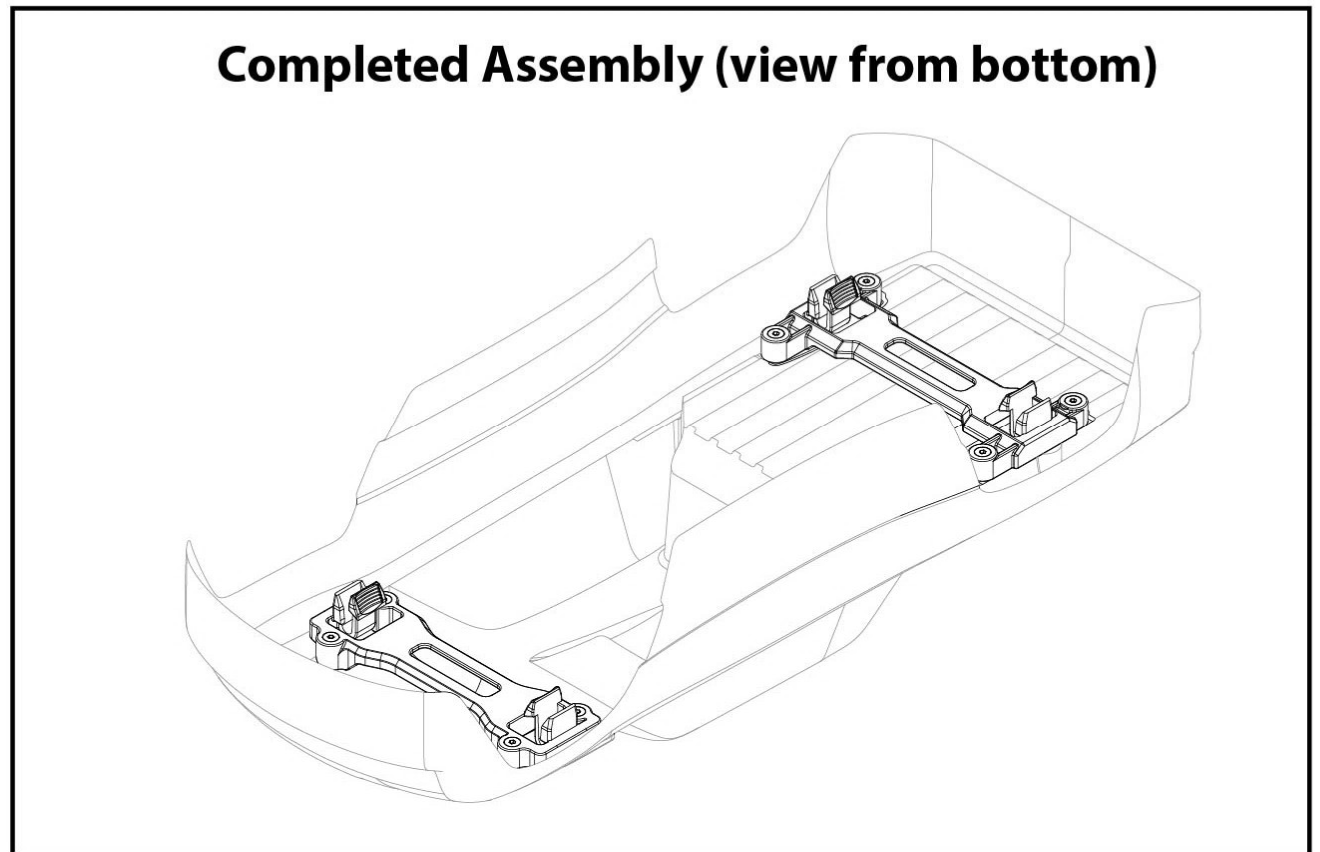

STAMPEDE

Body Assembly

- 3620A-BLUE
- 3620A-GRN
- 3620A-PINK
- 3620A-RED
- 3620-BLUE opt.
- 3620-GRN opt.
- 3620-PINK opt.
- 3620-RED opt.
- 6729L opt.
- 3617 opt.

See Parts List for a complete listing of optional accessories.

Completed Assembly (view from top)

Completed Assembly (view from bottom)

REV 240503-R01

Specifications on this page are subject to change without notice. Every attempt has been made to ensure the accuracy of this drawing; however, Traxxas cannot be held responsible for typographical or other errors.