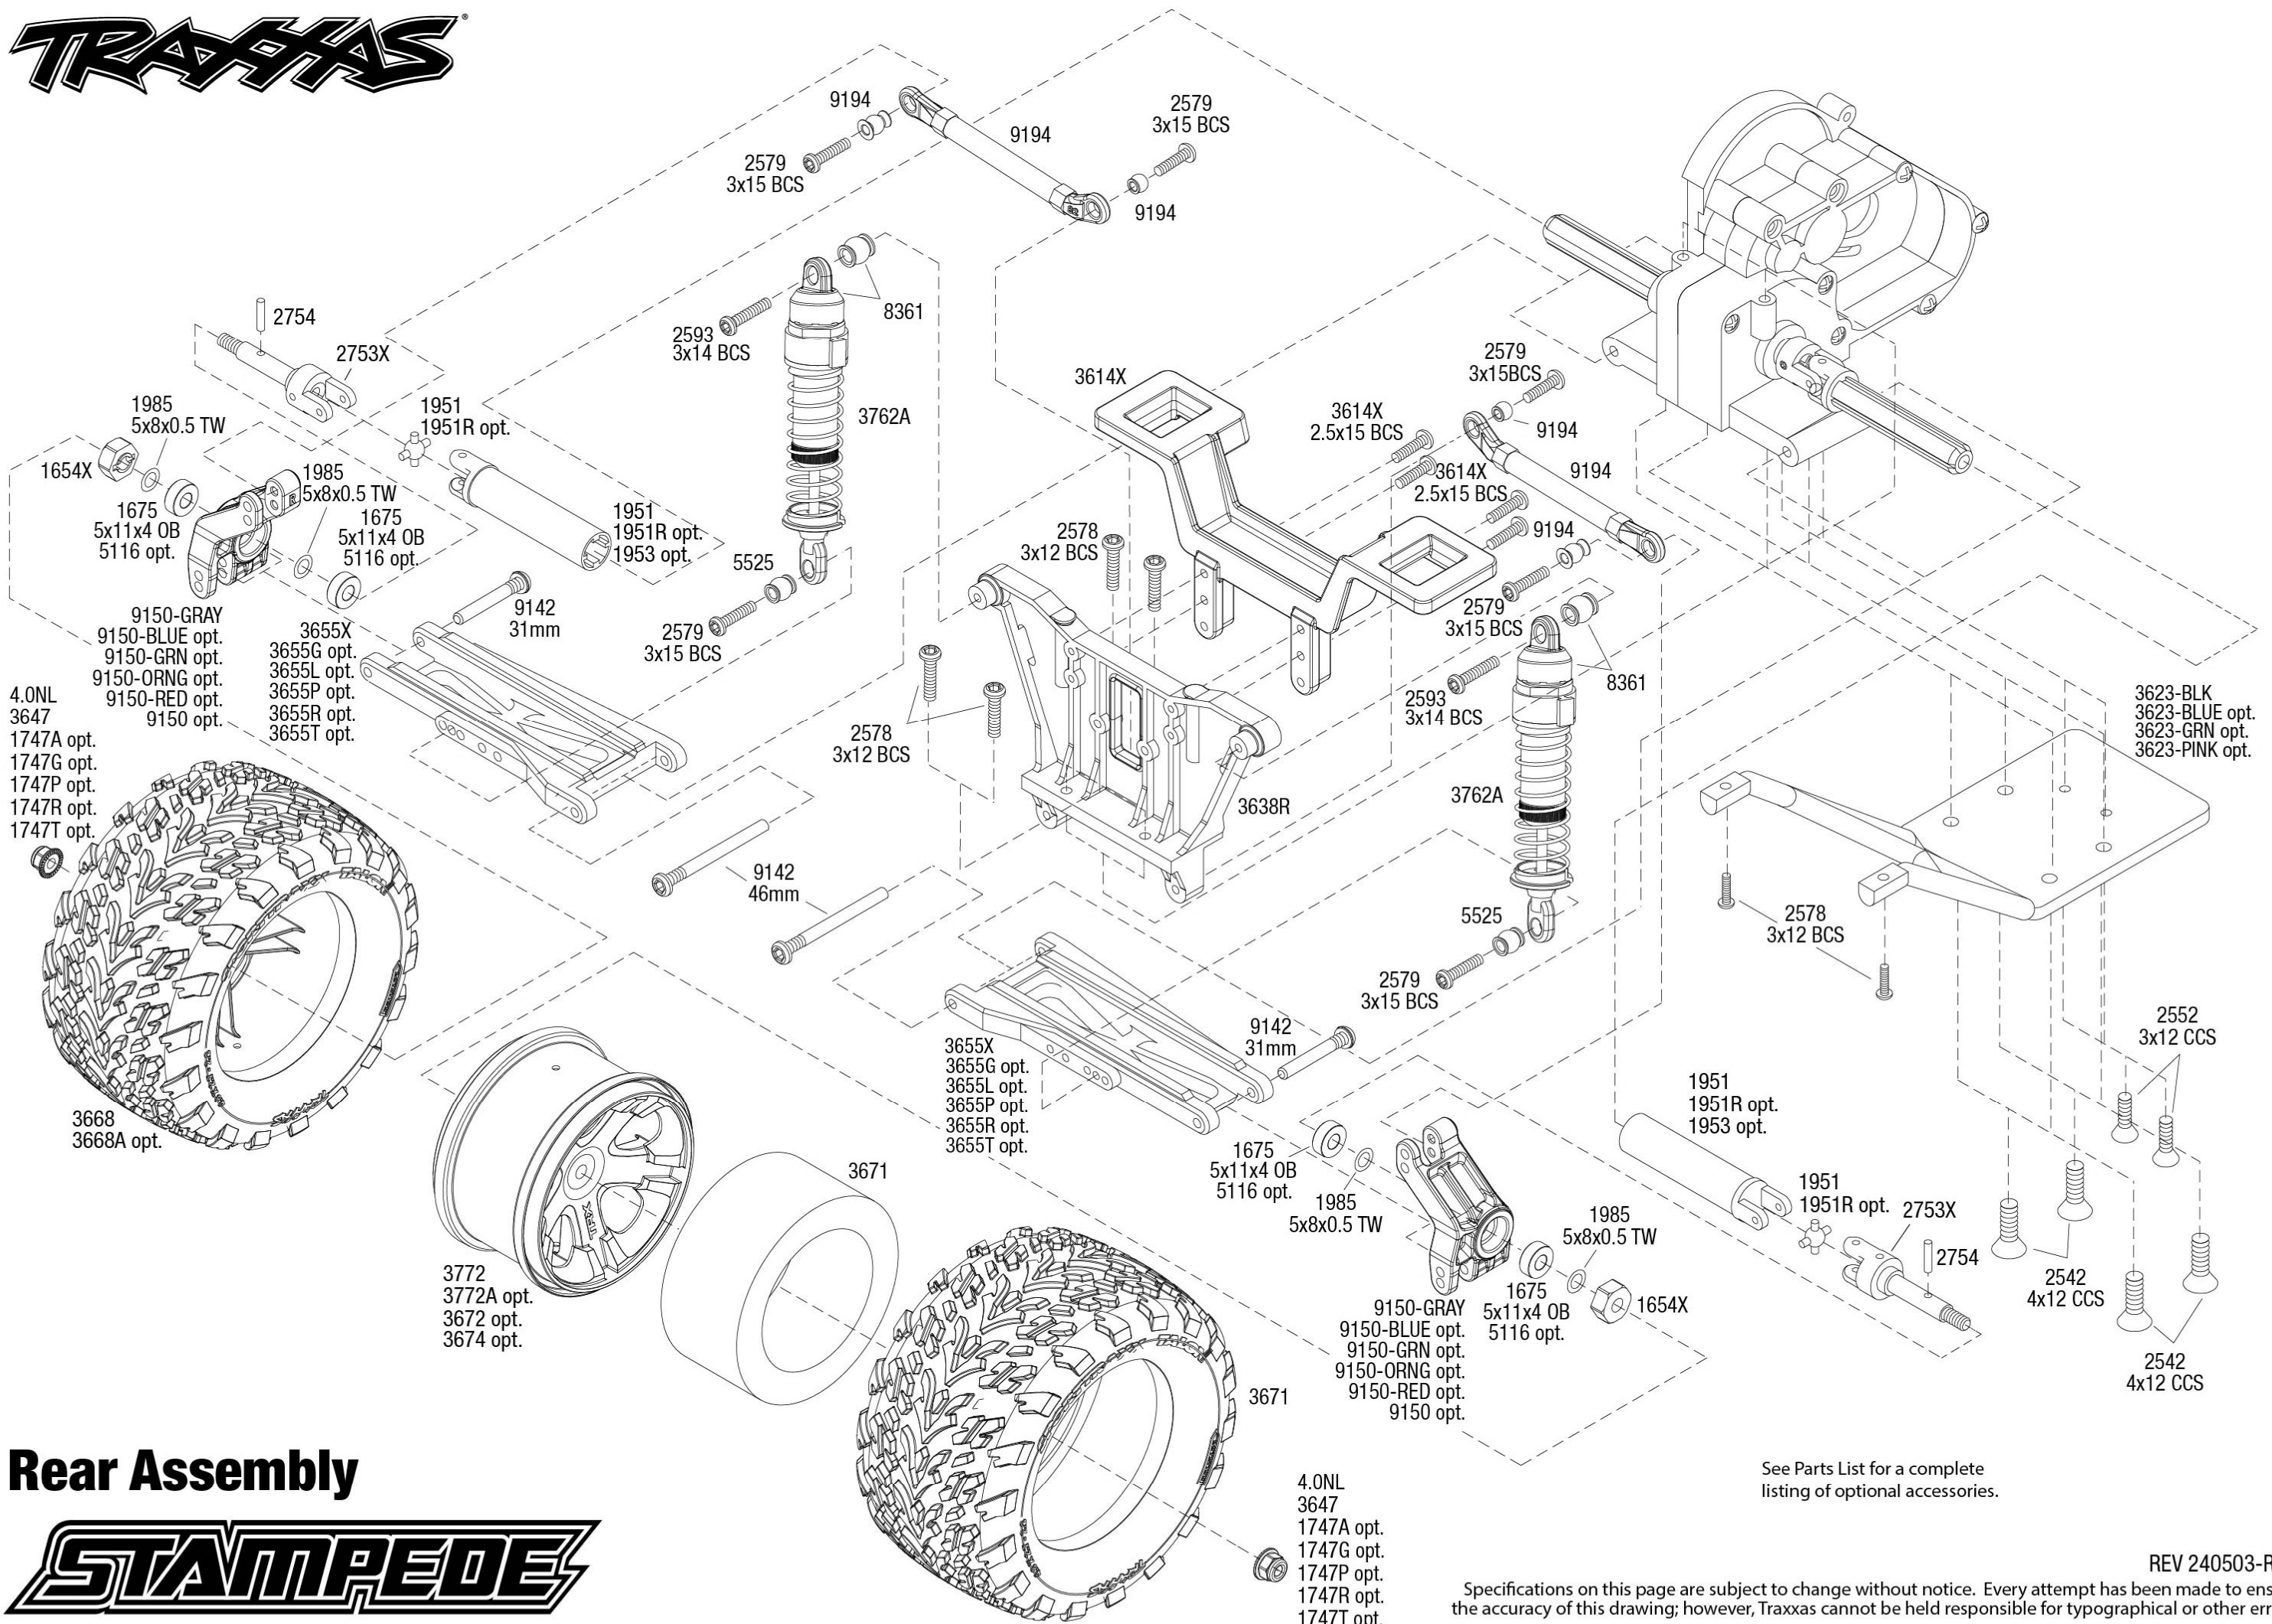

STAMPEDE

Body Assembly

- 3620A-BLUE
- 3620A-GRN
- 3620A-PINK
- 3620A-RED
- 3620-BLUE opt.
- 3620-GRN opt.
- 3620-PINK opt.
- 3620-RED opt.
- 6729L opt.
- 3617 opt.

See Parts List for a complete listing of optional accessories.

Completed Assembly (view from top)

Completed Assembly (view from bottom)

REV 240503-R01

Specifications on this page are subject to change without notice. Every attempt has been made to ensure the accuracy of this drawing; however, Traxxas cannot be held responsible for typographical or other errors.