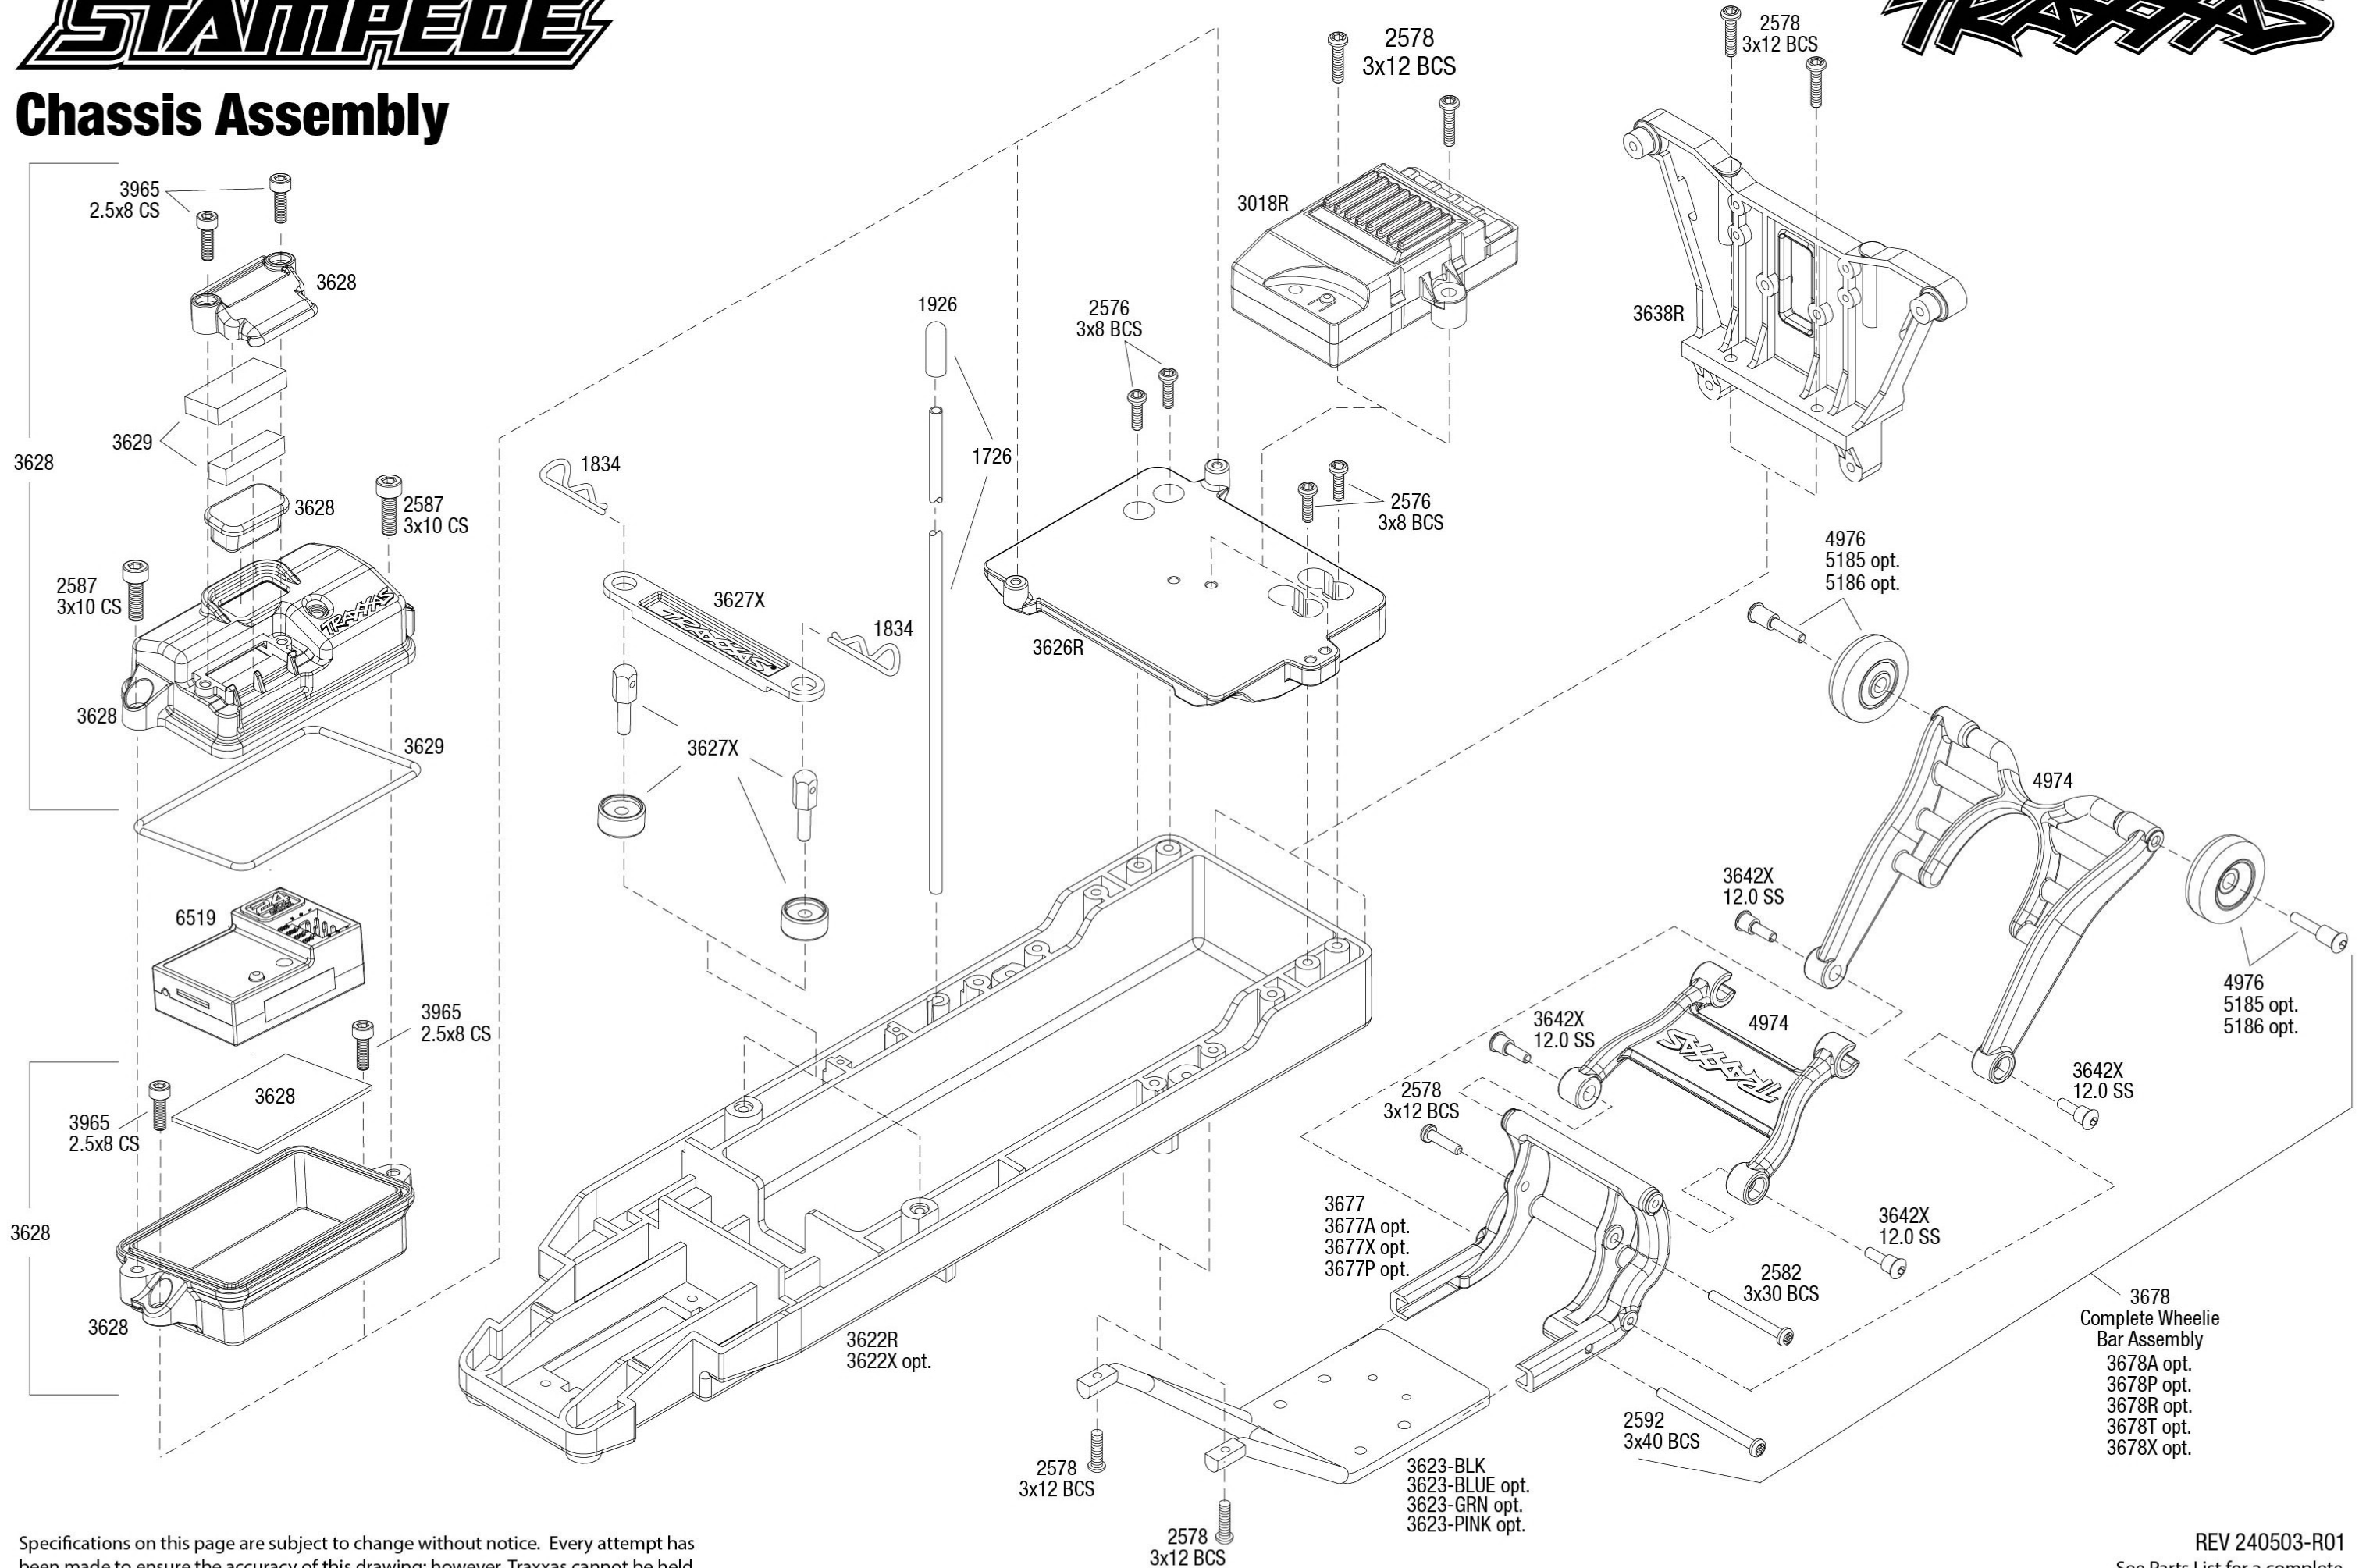

REV 240503-R01

STAMPEDE®

XL5

TITAN
12T550

Battery &
USB-C
CHARGER INCLUDED

EXTREME
HEAVY DUTY

Chassis Assembly

Specifications on this page are subject to change without notice. Every attempt has been made to ensure the accuracy of this drawing; however, Traxxas cannot be held responsible for typographical or other errors.