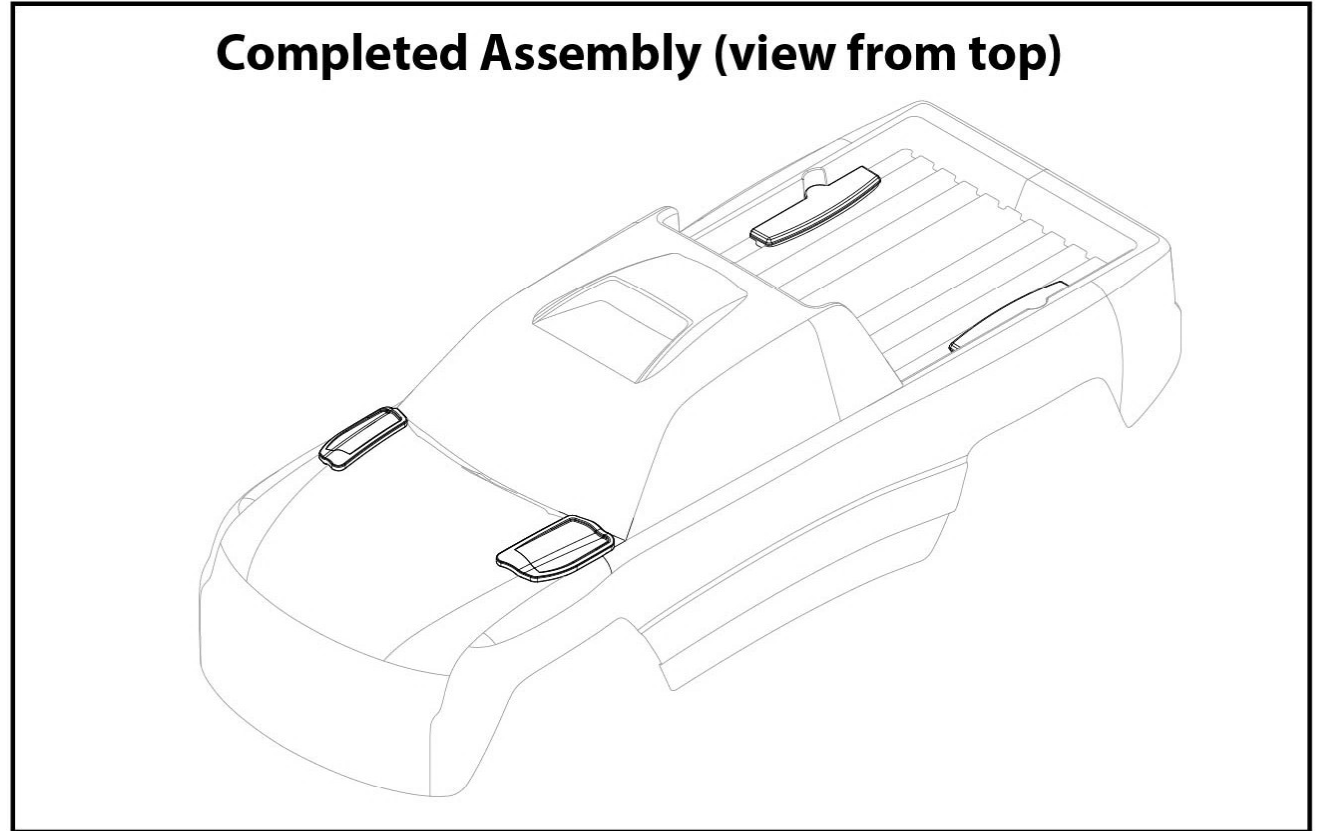

STAMPEDE

Body Assembly

- 3620A-BLUE
- 3620A-GRN
- 3620A-PINK
- 3620A-RED
- 3620-BLUE opt.
- 3620-GRN opt.
- 3620-PINK opt.
- 3620-RED opt.
- 6729L opt.
- 3617 opt.

See Parts List for a complete listing of optional accessories.

Completed Assembly (view from top)

Completed Assembly (view from bottom)

REV 240503-R01

Specifications on this page are subject to change without notice. Every attempt has been made to ensure the accuracy of this drawing; however, Traxxas cannot be held responsible for typographical or other errors.