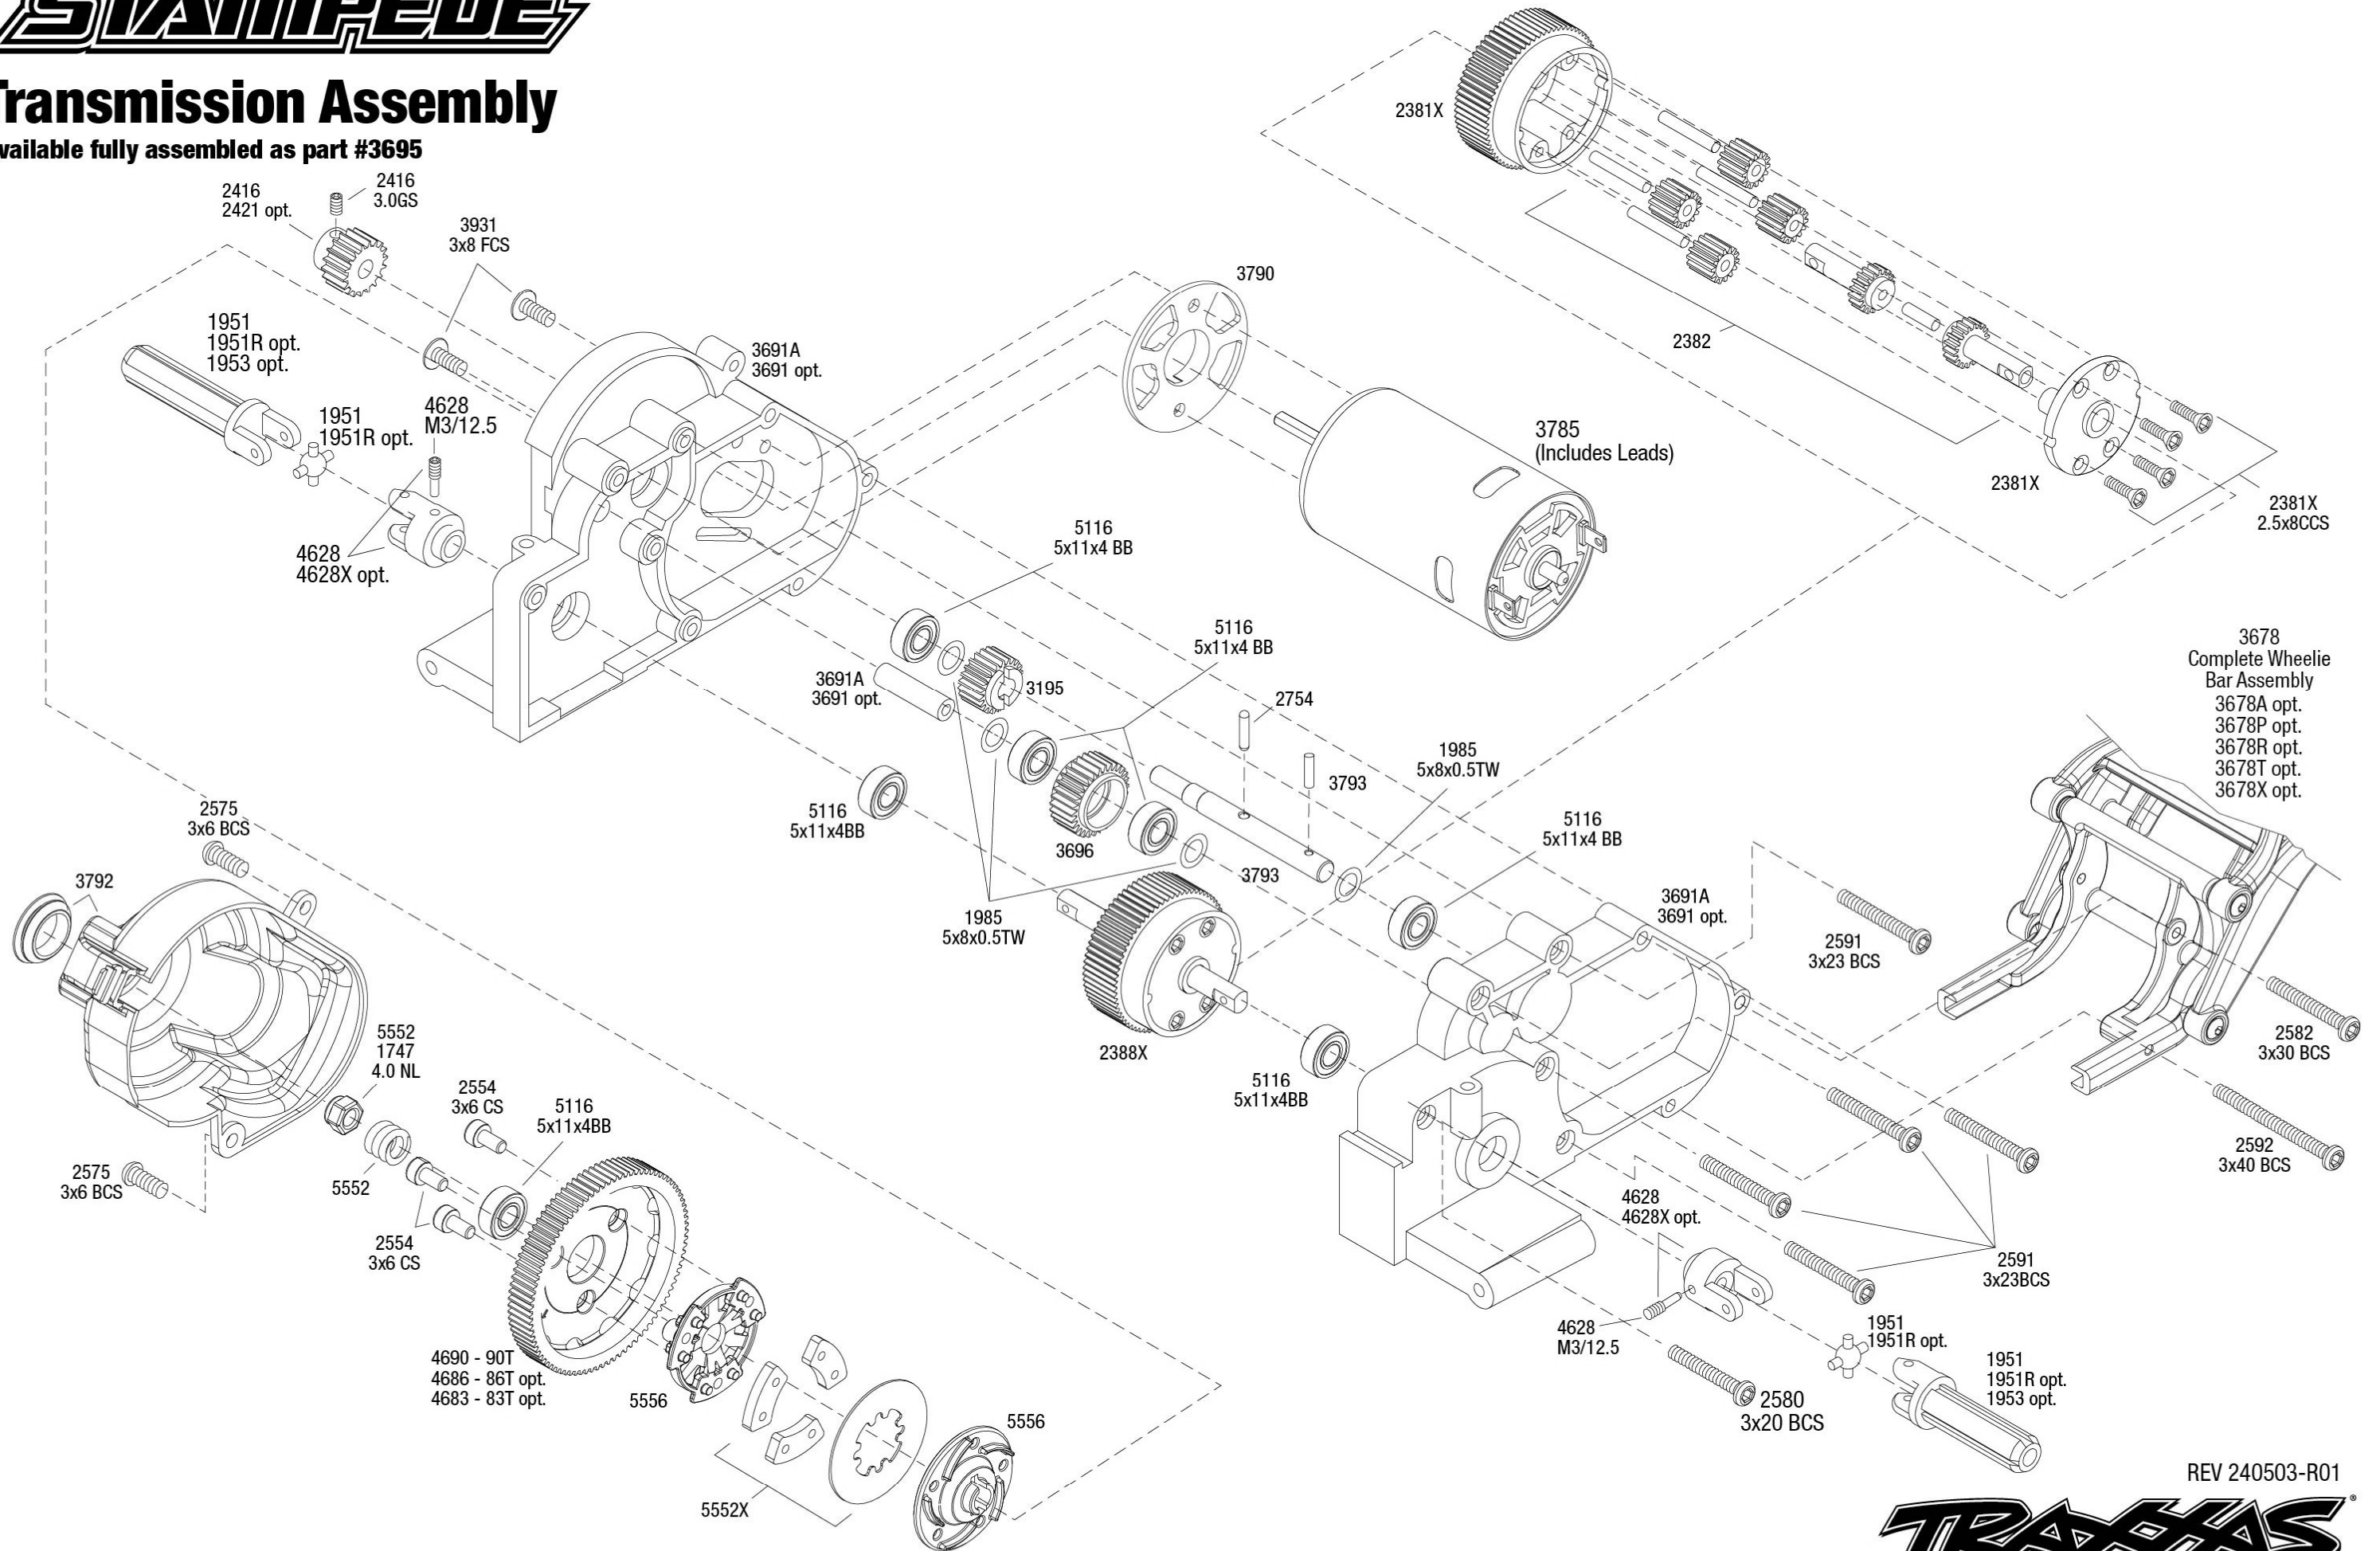

Transmission Assembly

Available fully assembled as part #3695

See Parts List for a complete listing of optional accessories.

Specifications on this page are subject to change without notice. Every attempt has been made to ensure the accuracy of this drawing; however, Traxxas cannot be held responsible for typographical or other errors.

REV 240503-R01