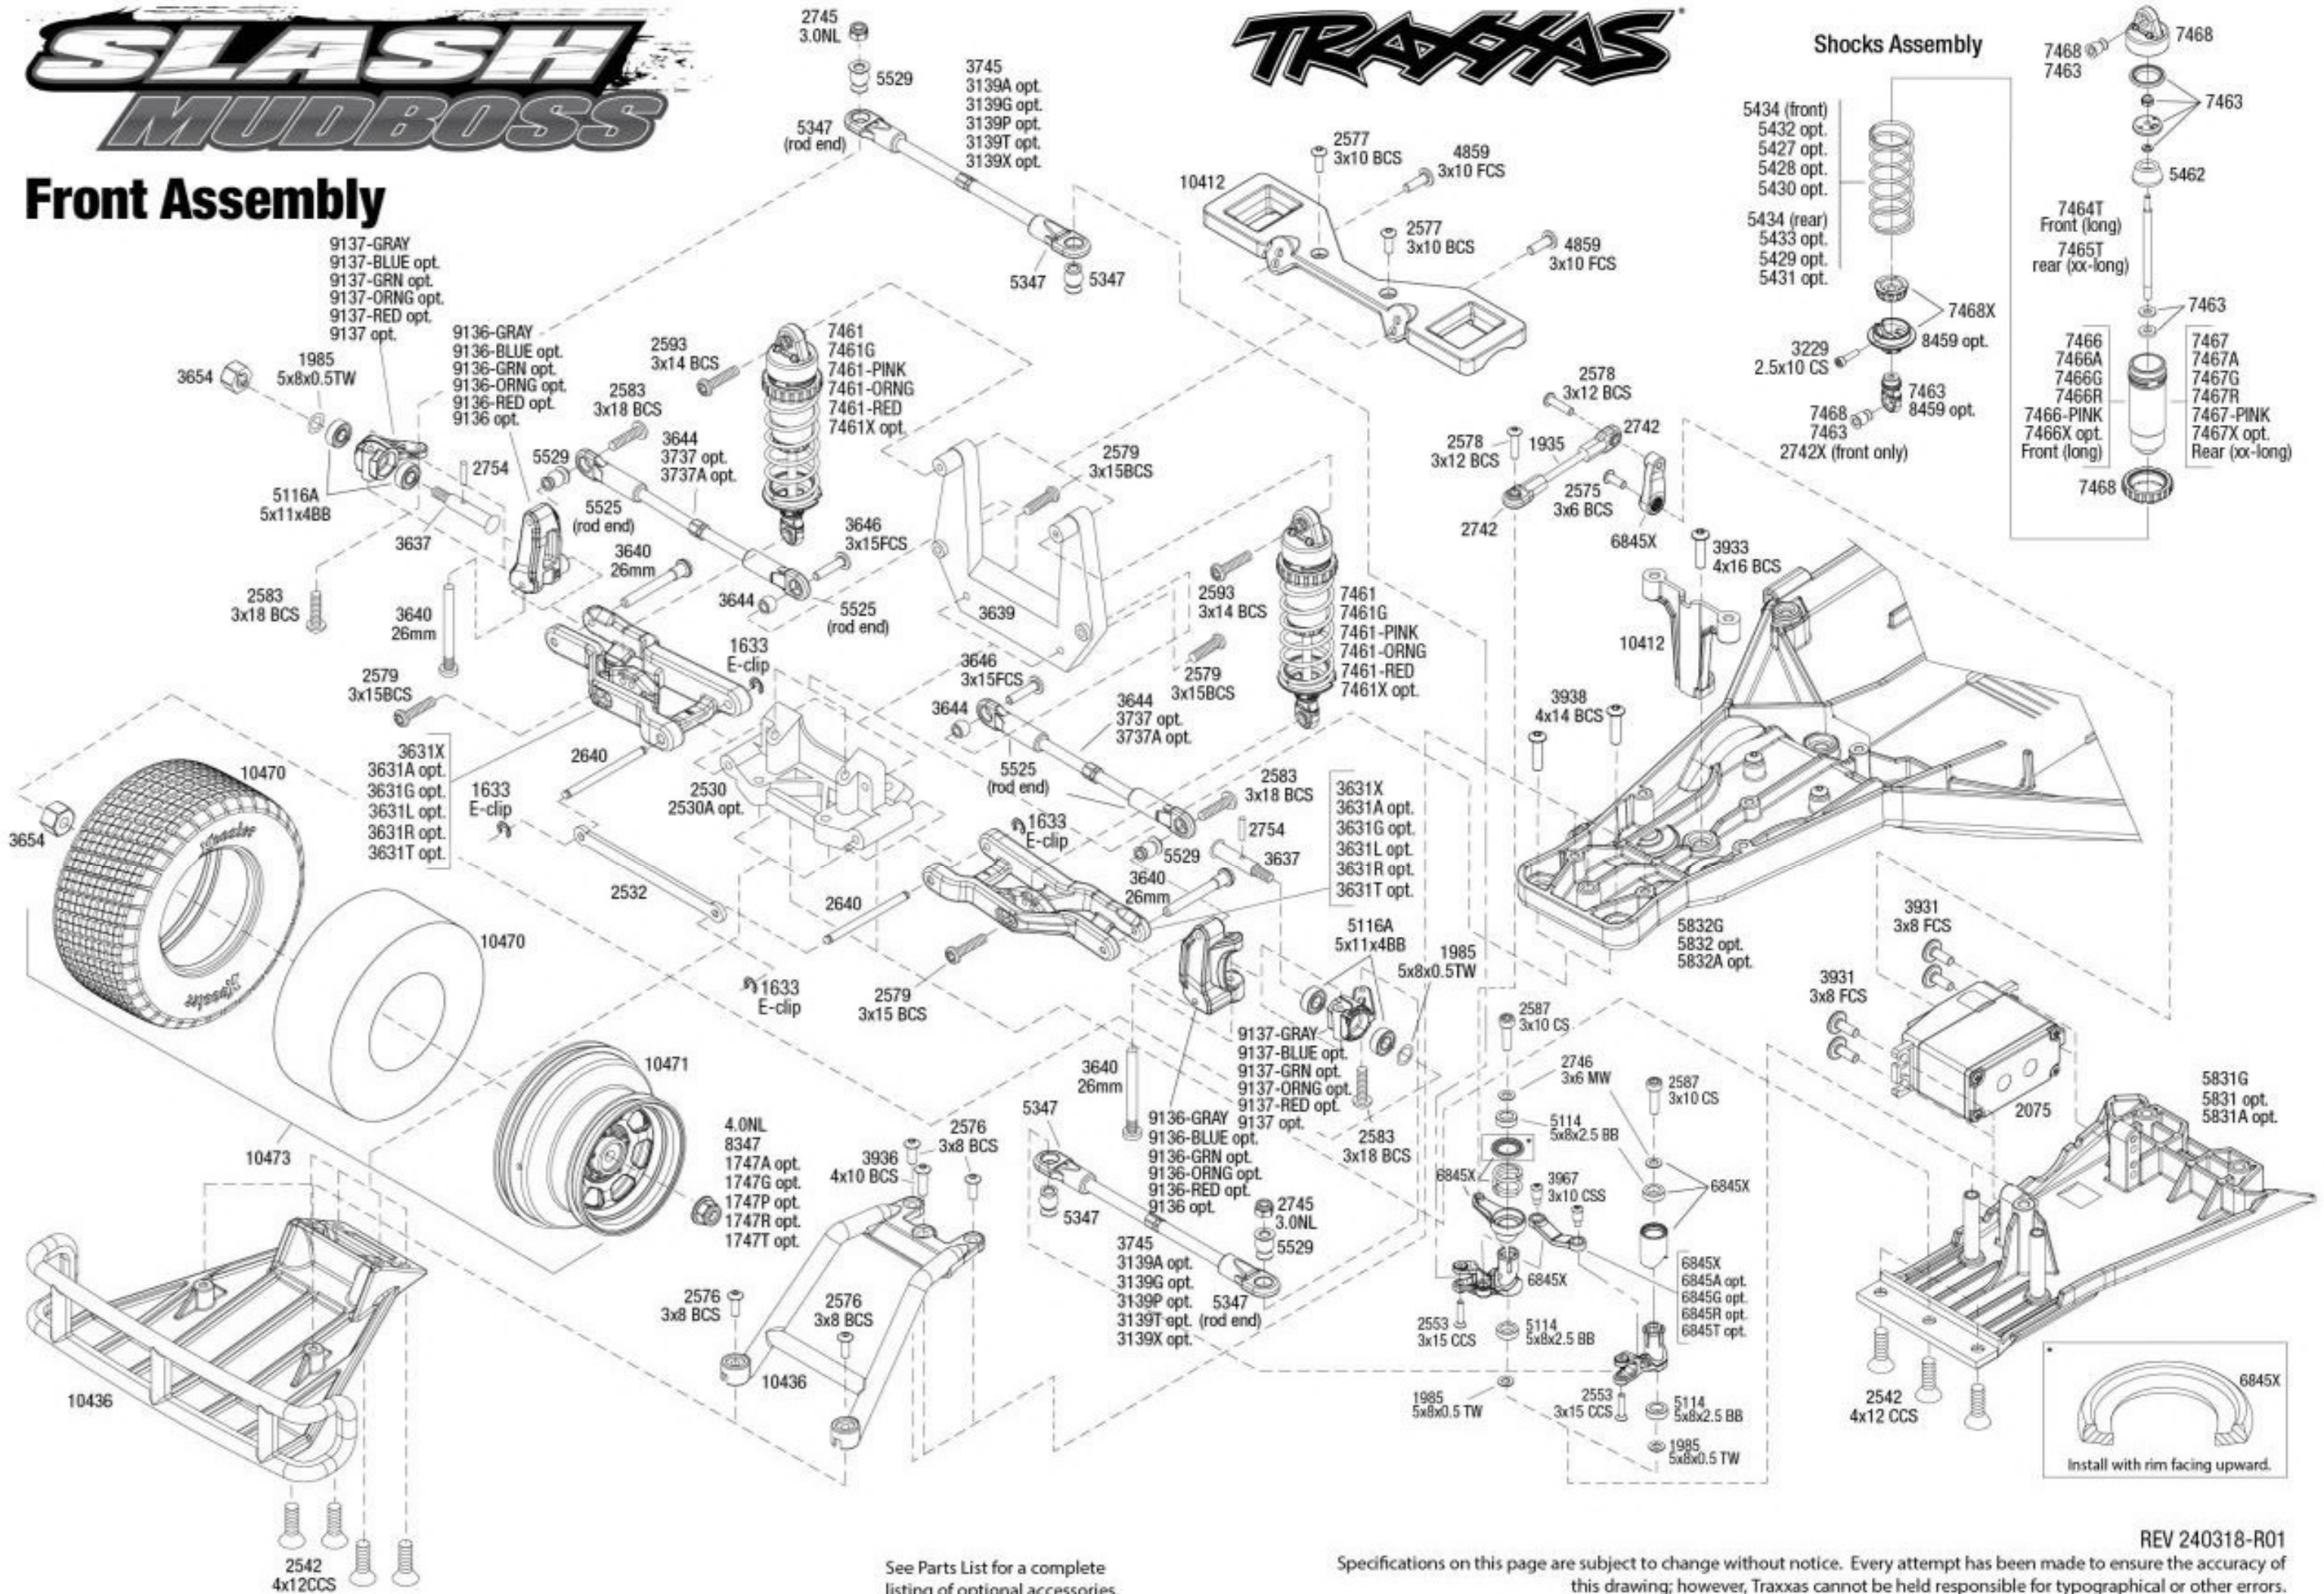

SLASH MUDBOSS

Front Assembly

See Parts List for a complete listing of optional accessories.

Specifications on this page are subject to change without notice. Every attempt has been made to ensure the accuracy of this drawing; however, Traxxas cannot be held responsible for typographical or other errors.

REV 240318-R01