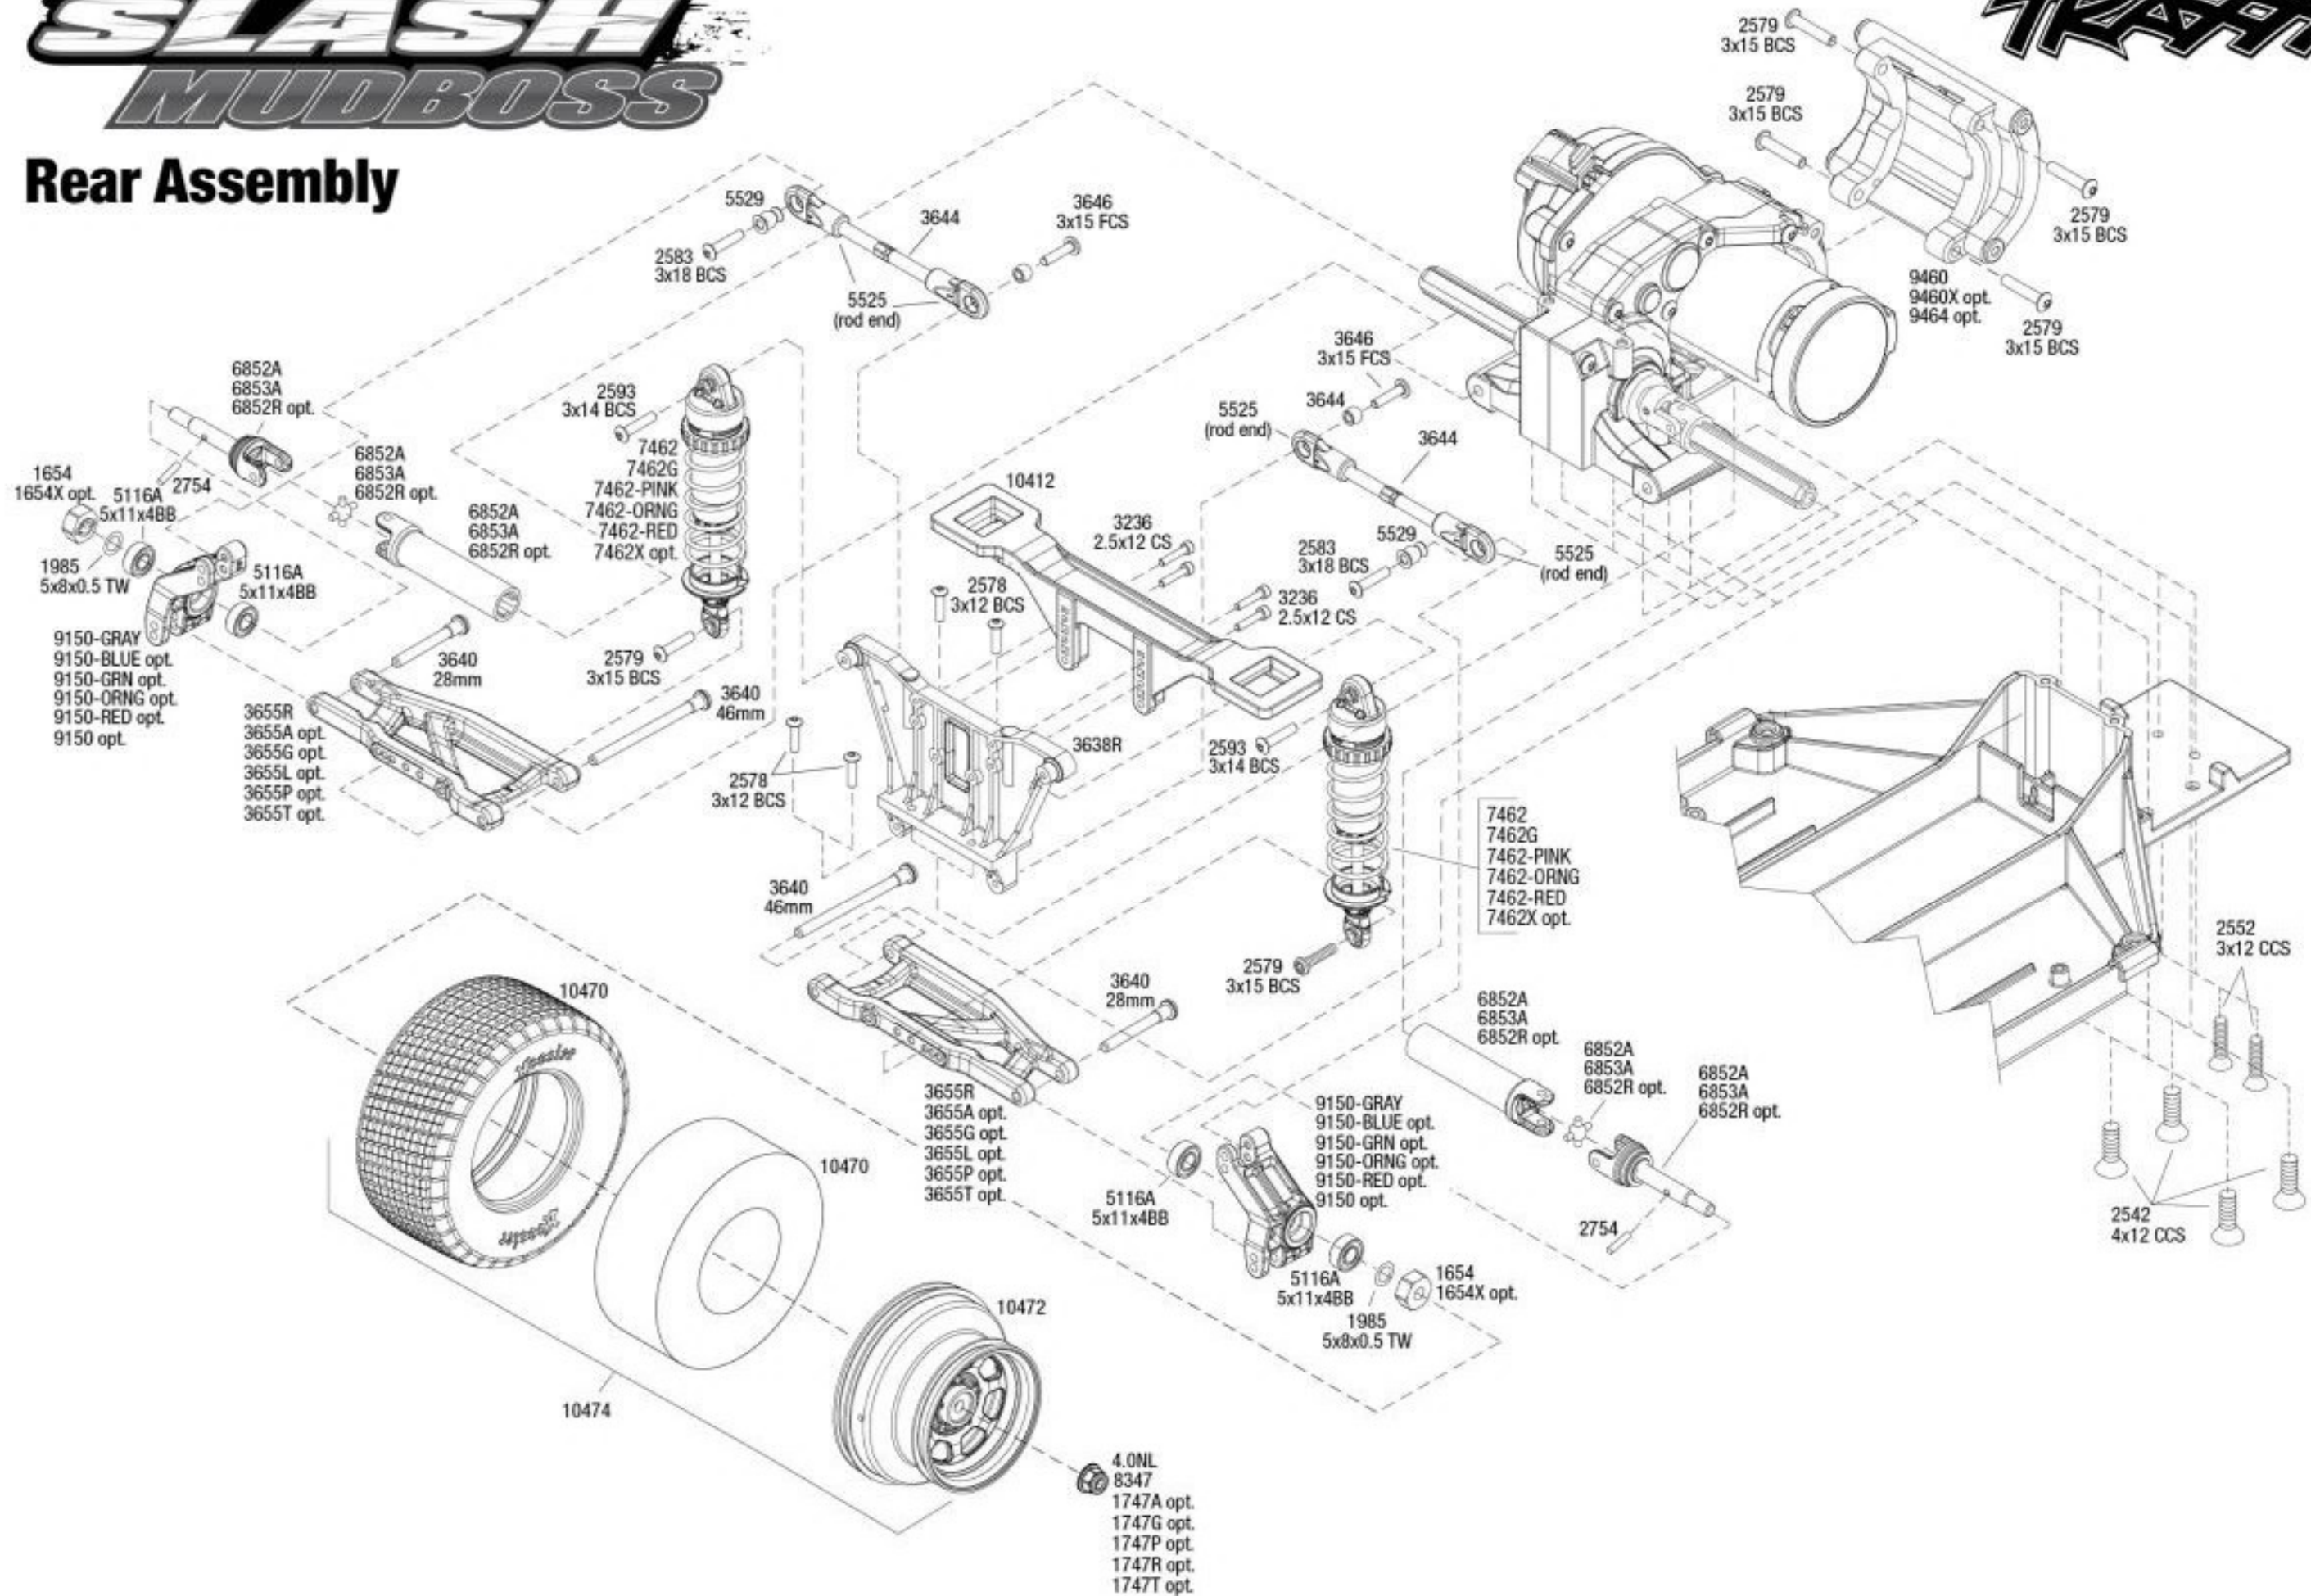

SLASH MUDBOSS

Rear Assembly

SLASH MUDBOSS

Chassis Assembly

See Parts List for a complete listing of optional accessories.

Specifications on this page are subject to change without notice. Every attempt has been made to ensure the accuracy of this drawing; however, Traxxas cannot be held responsible for typographical or other errors.

REV 240318-R01

TRAXXAS

SLASH MUDBOSS

Body Assembly

10411-BLUE
10411-GRN
10411-ORNG
10411-PINK
10411-RED
10411 opt.
10411X opt.

REV 240318-R01

See Parts List for a complete listing of optional accessories.

Every attempt has been made to ensure the accuracy of this drawing; however, Traxxas cannot be held responsible for typographical or other errors. See Parts List for a complete listing of optional accessories.