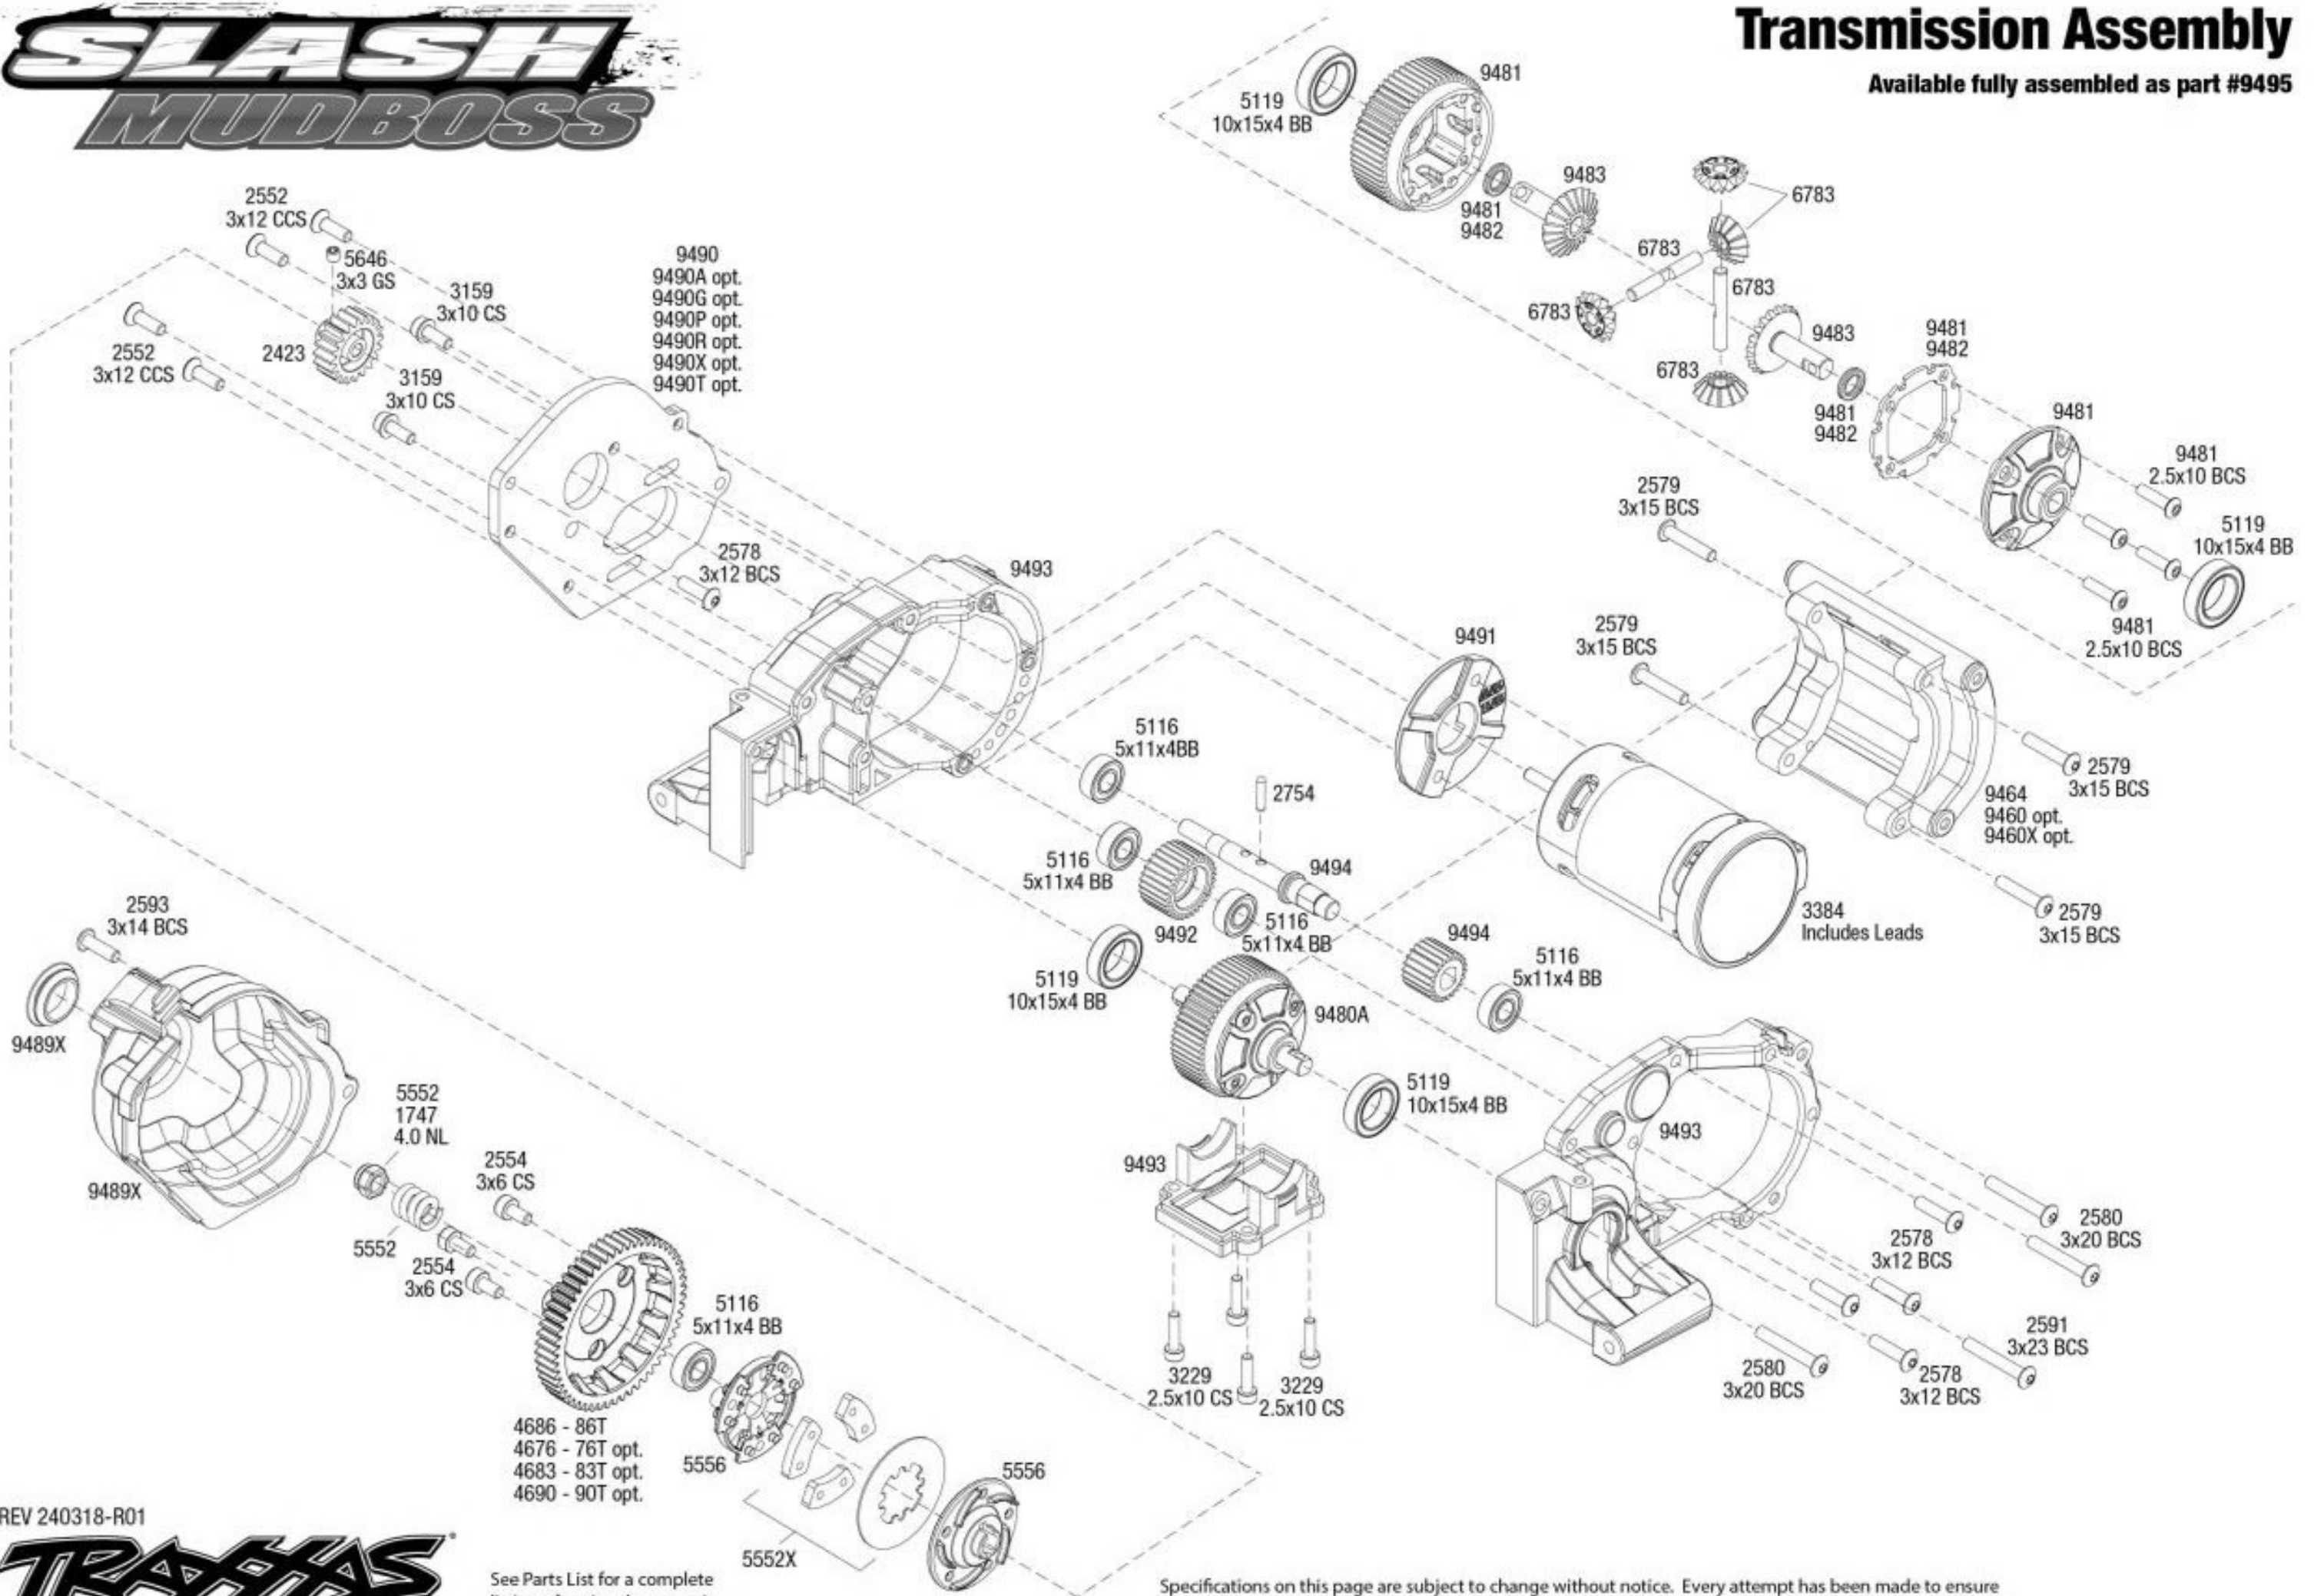

REV 240318-R01

TRAXXAS

SLASH MUDBOSS

Body Assembly

10411-BLUE
10411-GRN
10411-ORNG
10411-PINK
10411-RED
10411 opt.
10411X opt.

REV 240318-R01

See Parts List for a complete listing of optional accessories.

Every attempt has been made to ensure the accuracy of this drawing; however, Traxxas cannot be held responsible for typographical or other errors. See Parts List for a complete listing of optional accessories.