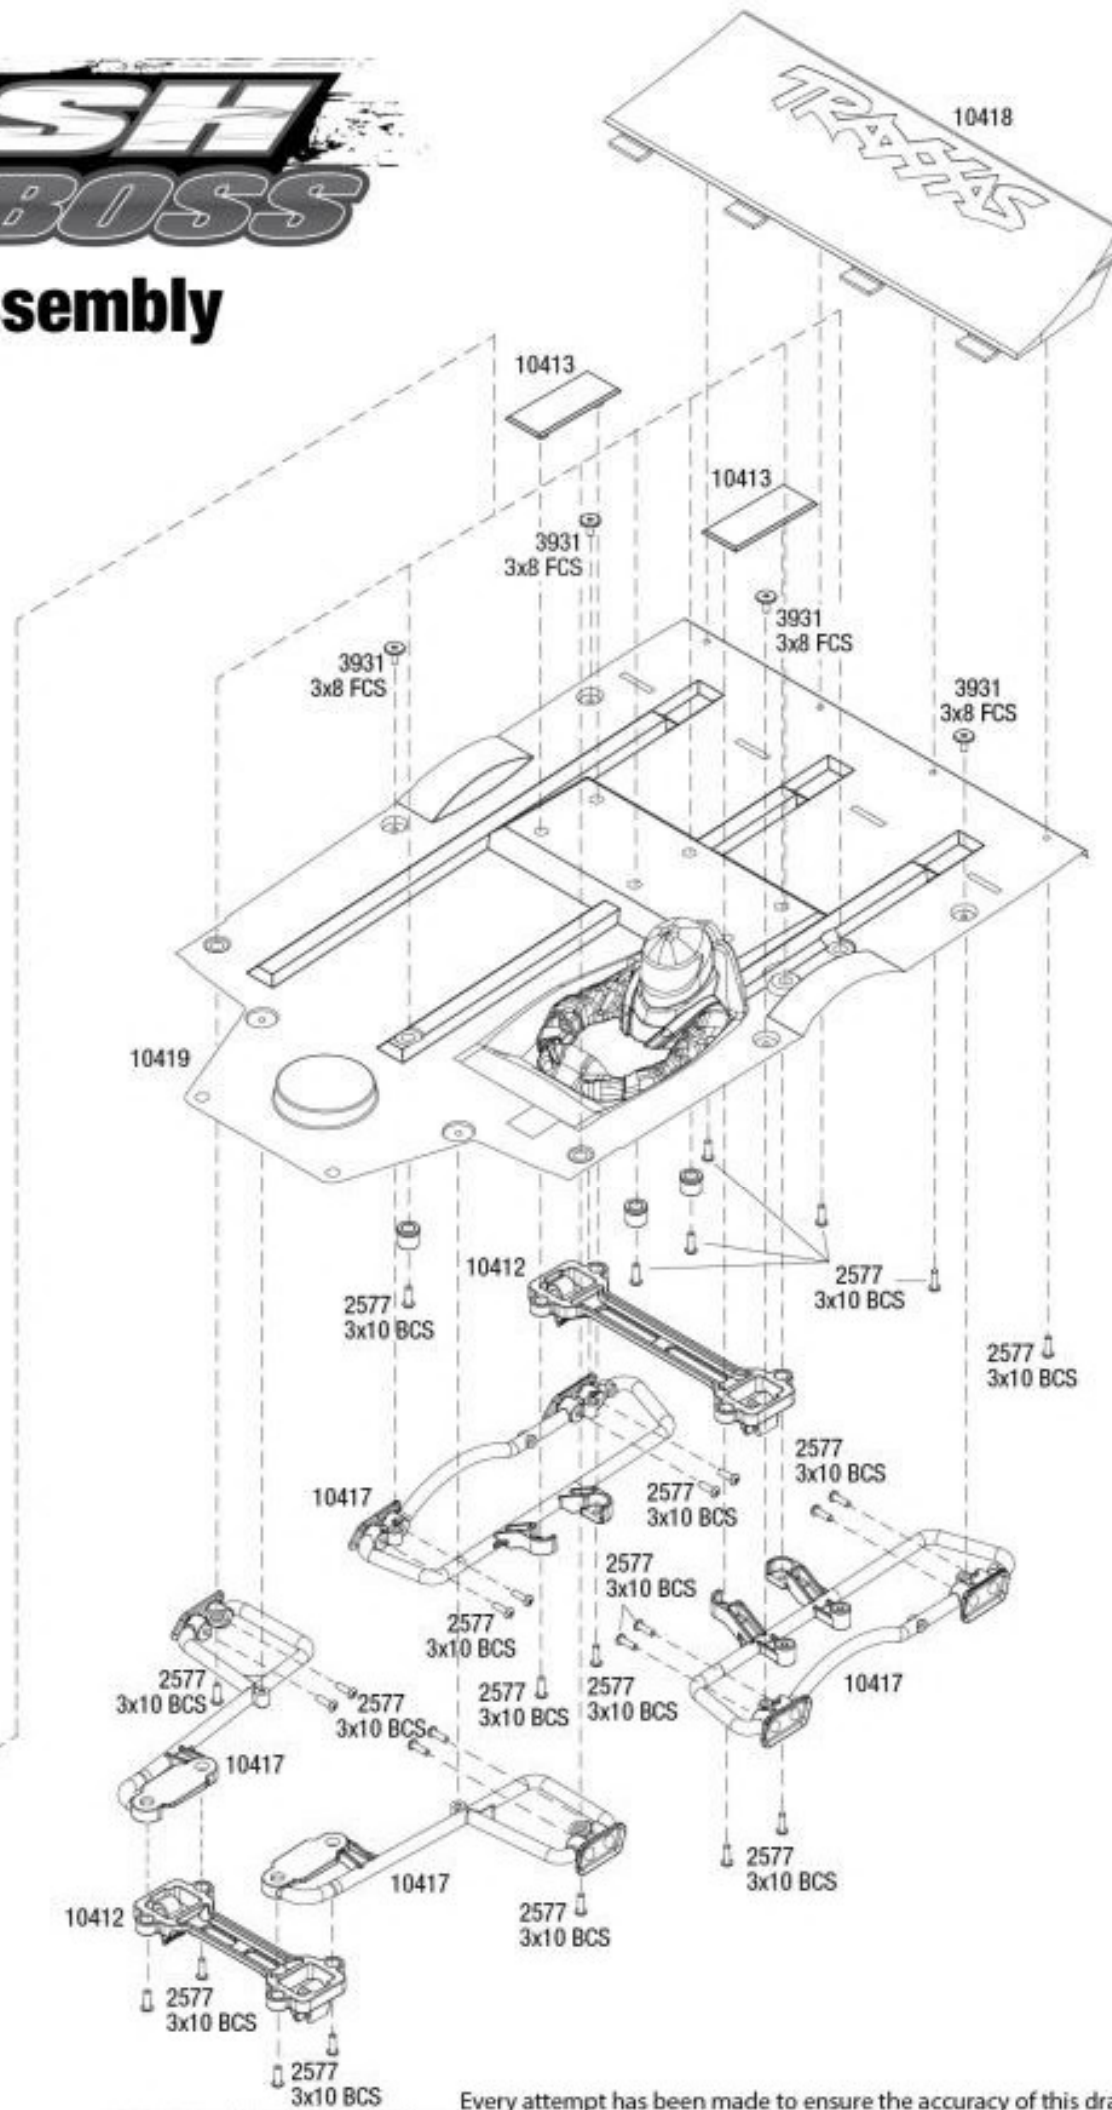

REV 240318-R01

TRAXXAS

SLASH MUDBOSS

Body Assembly

10411-BLUE
10411-GRN
10411-ORNG
10411-PINK
10411-RED
10411 opt.
10411X opt.

REV 240318-R01

See Parts List for a complete listing of optional accessories.

Every attempt has been made to ensure the accuracy of this drawing; however, Traxxas cannot be held responsible for typographical or other errors. See Parts List for a complete listing of optional accessories.

REV 240318-R01

See Parts List for a complete listing of optional accessories.

Specifications on this page are subject to change without notice. Every attempt has been made to ensure the accuracy of this drawing; however, Traxxas cannot be held responsible for typographical or other errors.

REV 240318-R01