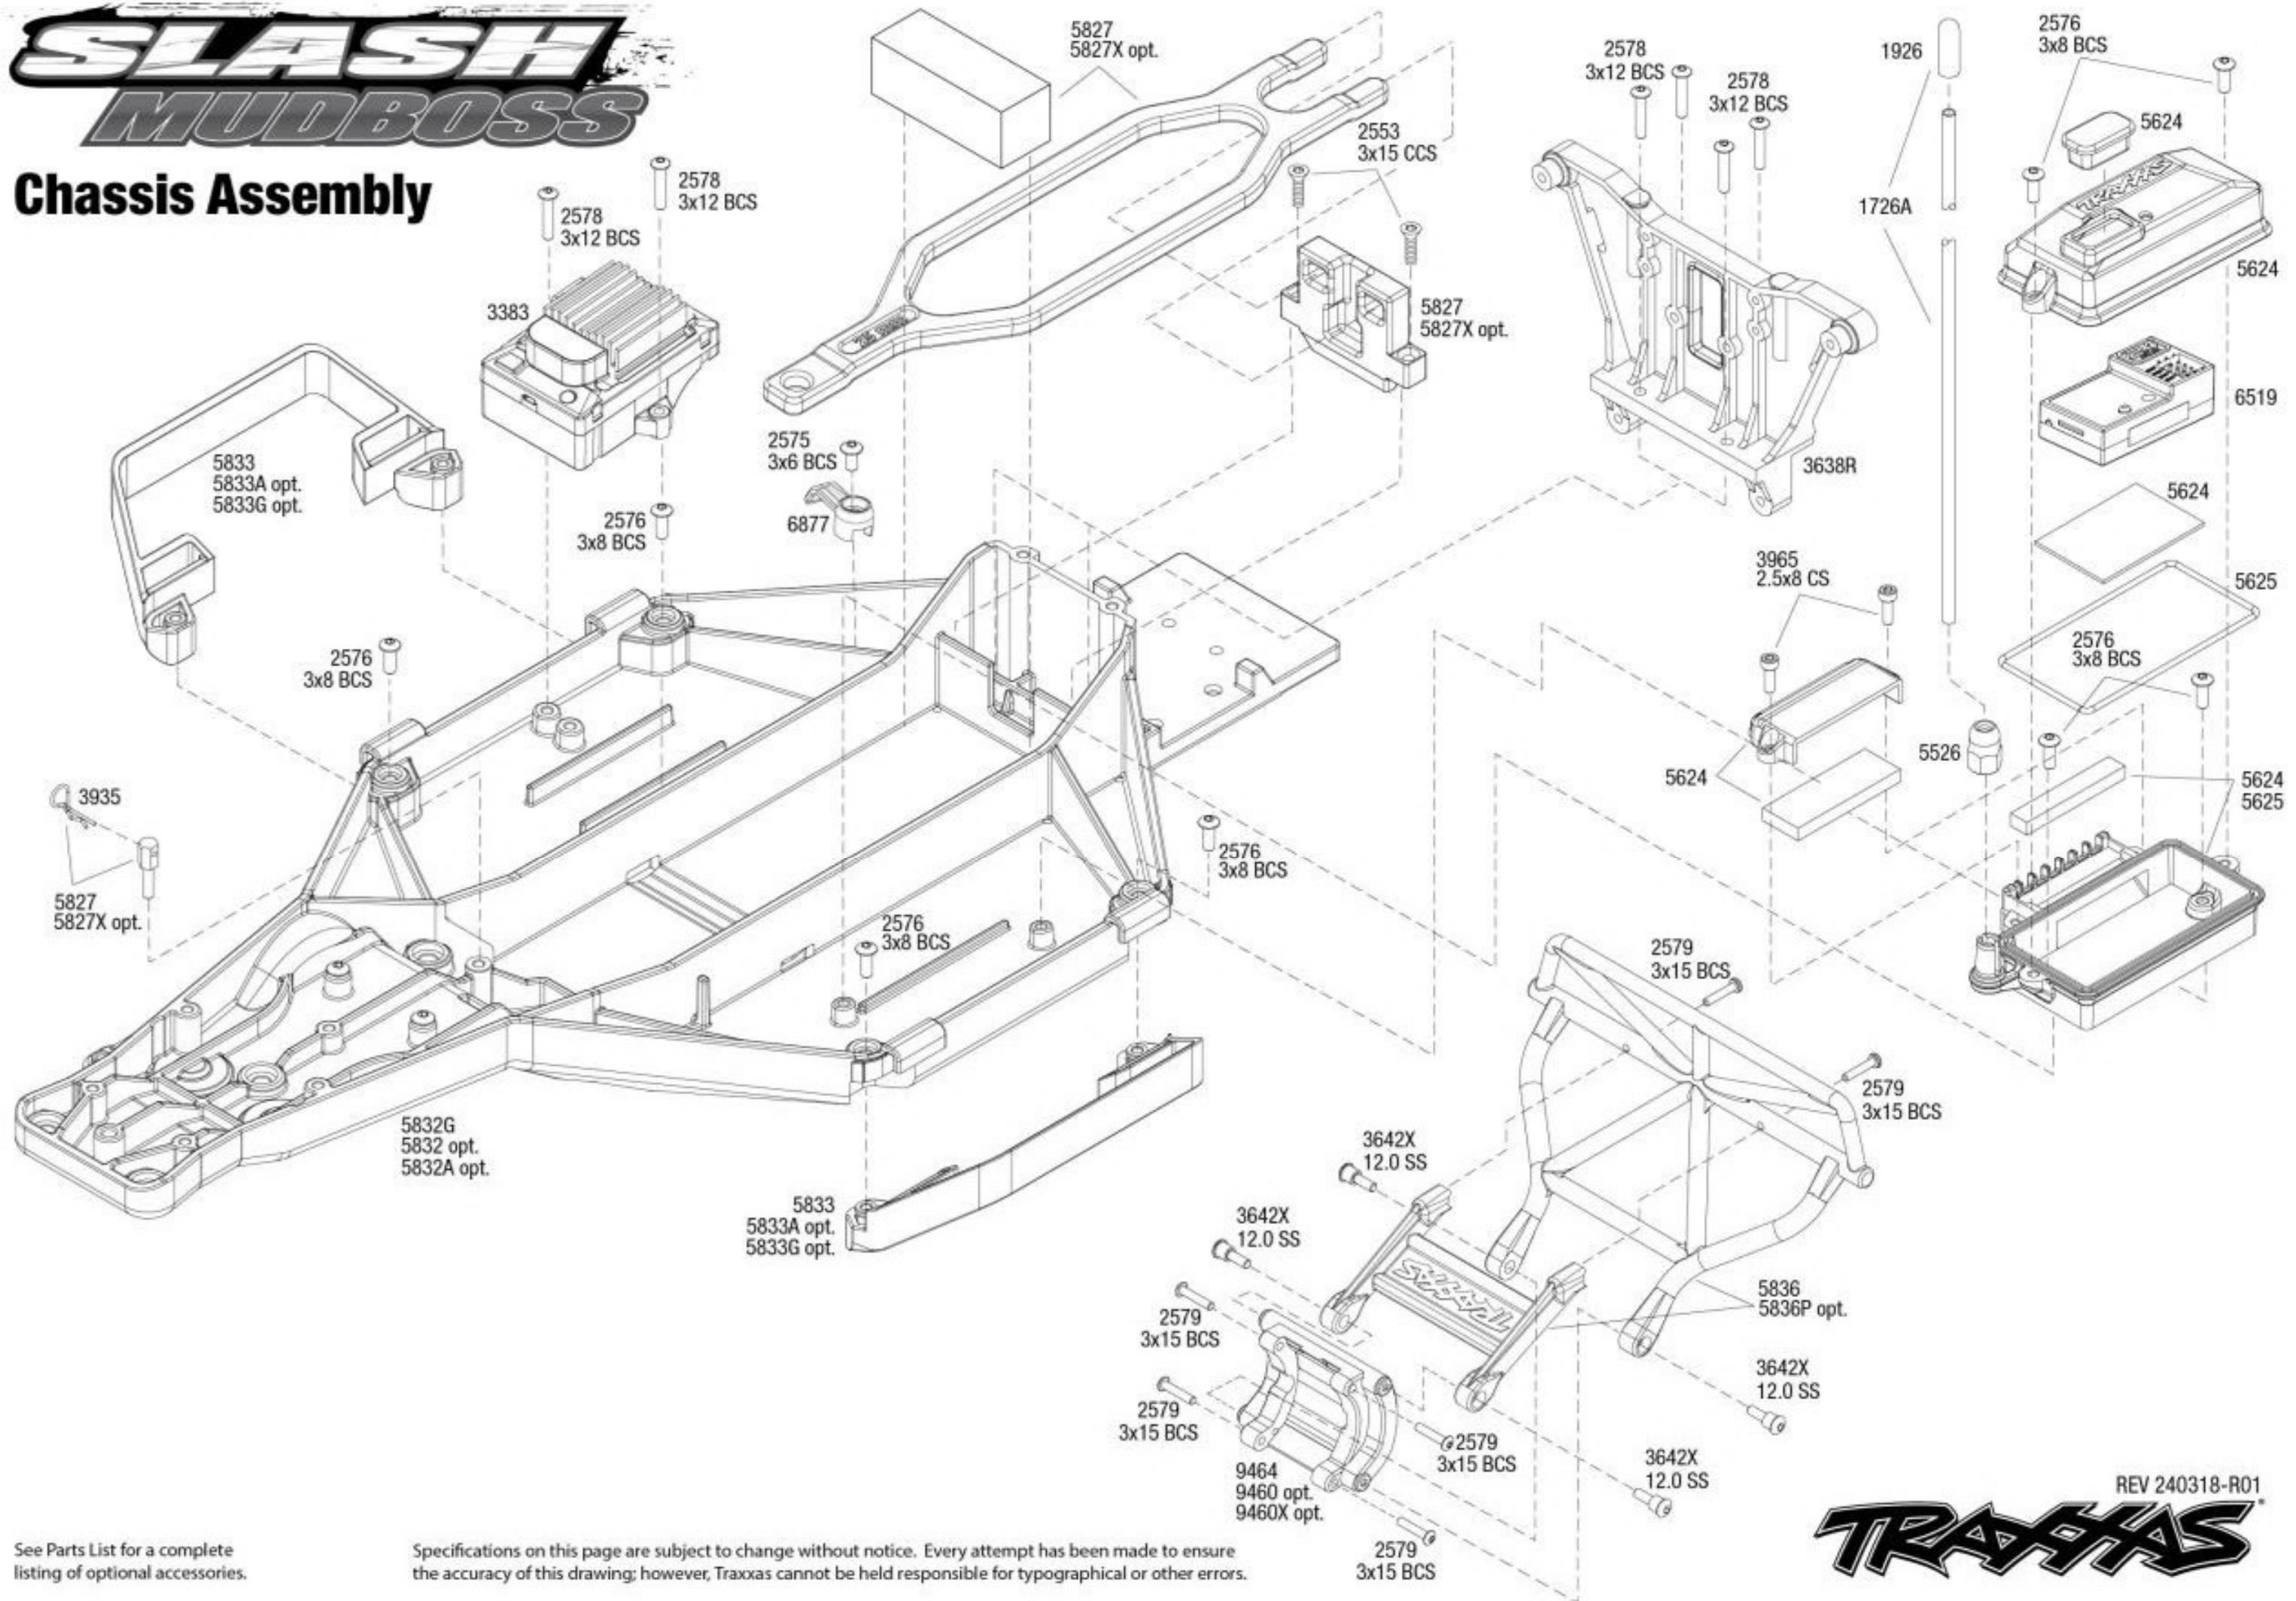

SLASH MUDBOSS

Rear Assembly

SLASH MUDBOSS

Chassis Assembly

See Parts List for a complete listing of optional accessories.

Specifications on this page are subject to change without notice. Every attempt has been made to ensure the accuracy of this drawing; however, Traxxas cannot be held responsible for typographical or other errors.

REV 240318-R01

TRAXXAS

SLASH MUDBOSS

Body Assembly

10411-BLUE
10411-GRN
10411-ORNG
10411-PINK
10411-RED
10411 opt.
10411X opt.

REV 240318-R01

See Parts List for a complete listing of optional accessories.

Every attempt has been made to ensure the accuracy of this drawing; however, Traxxas cannot be held responsible for typographical or other errors. See Parts List for a complete listing of optional accessories.