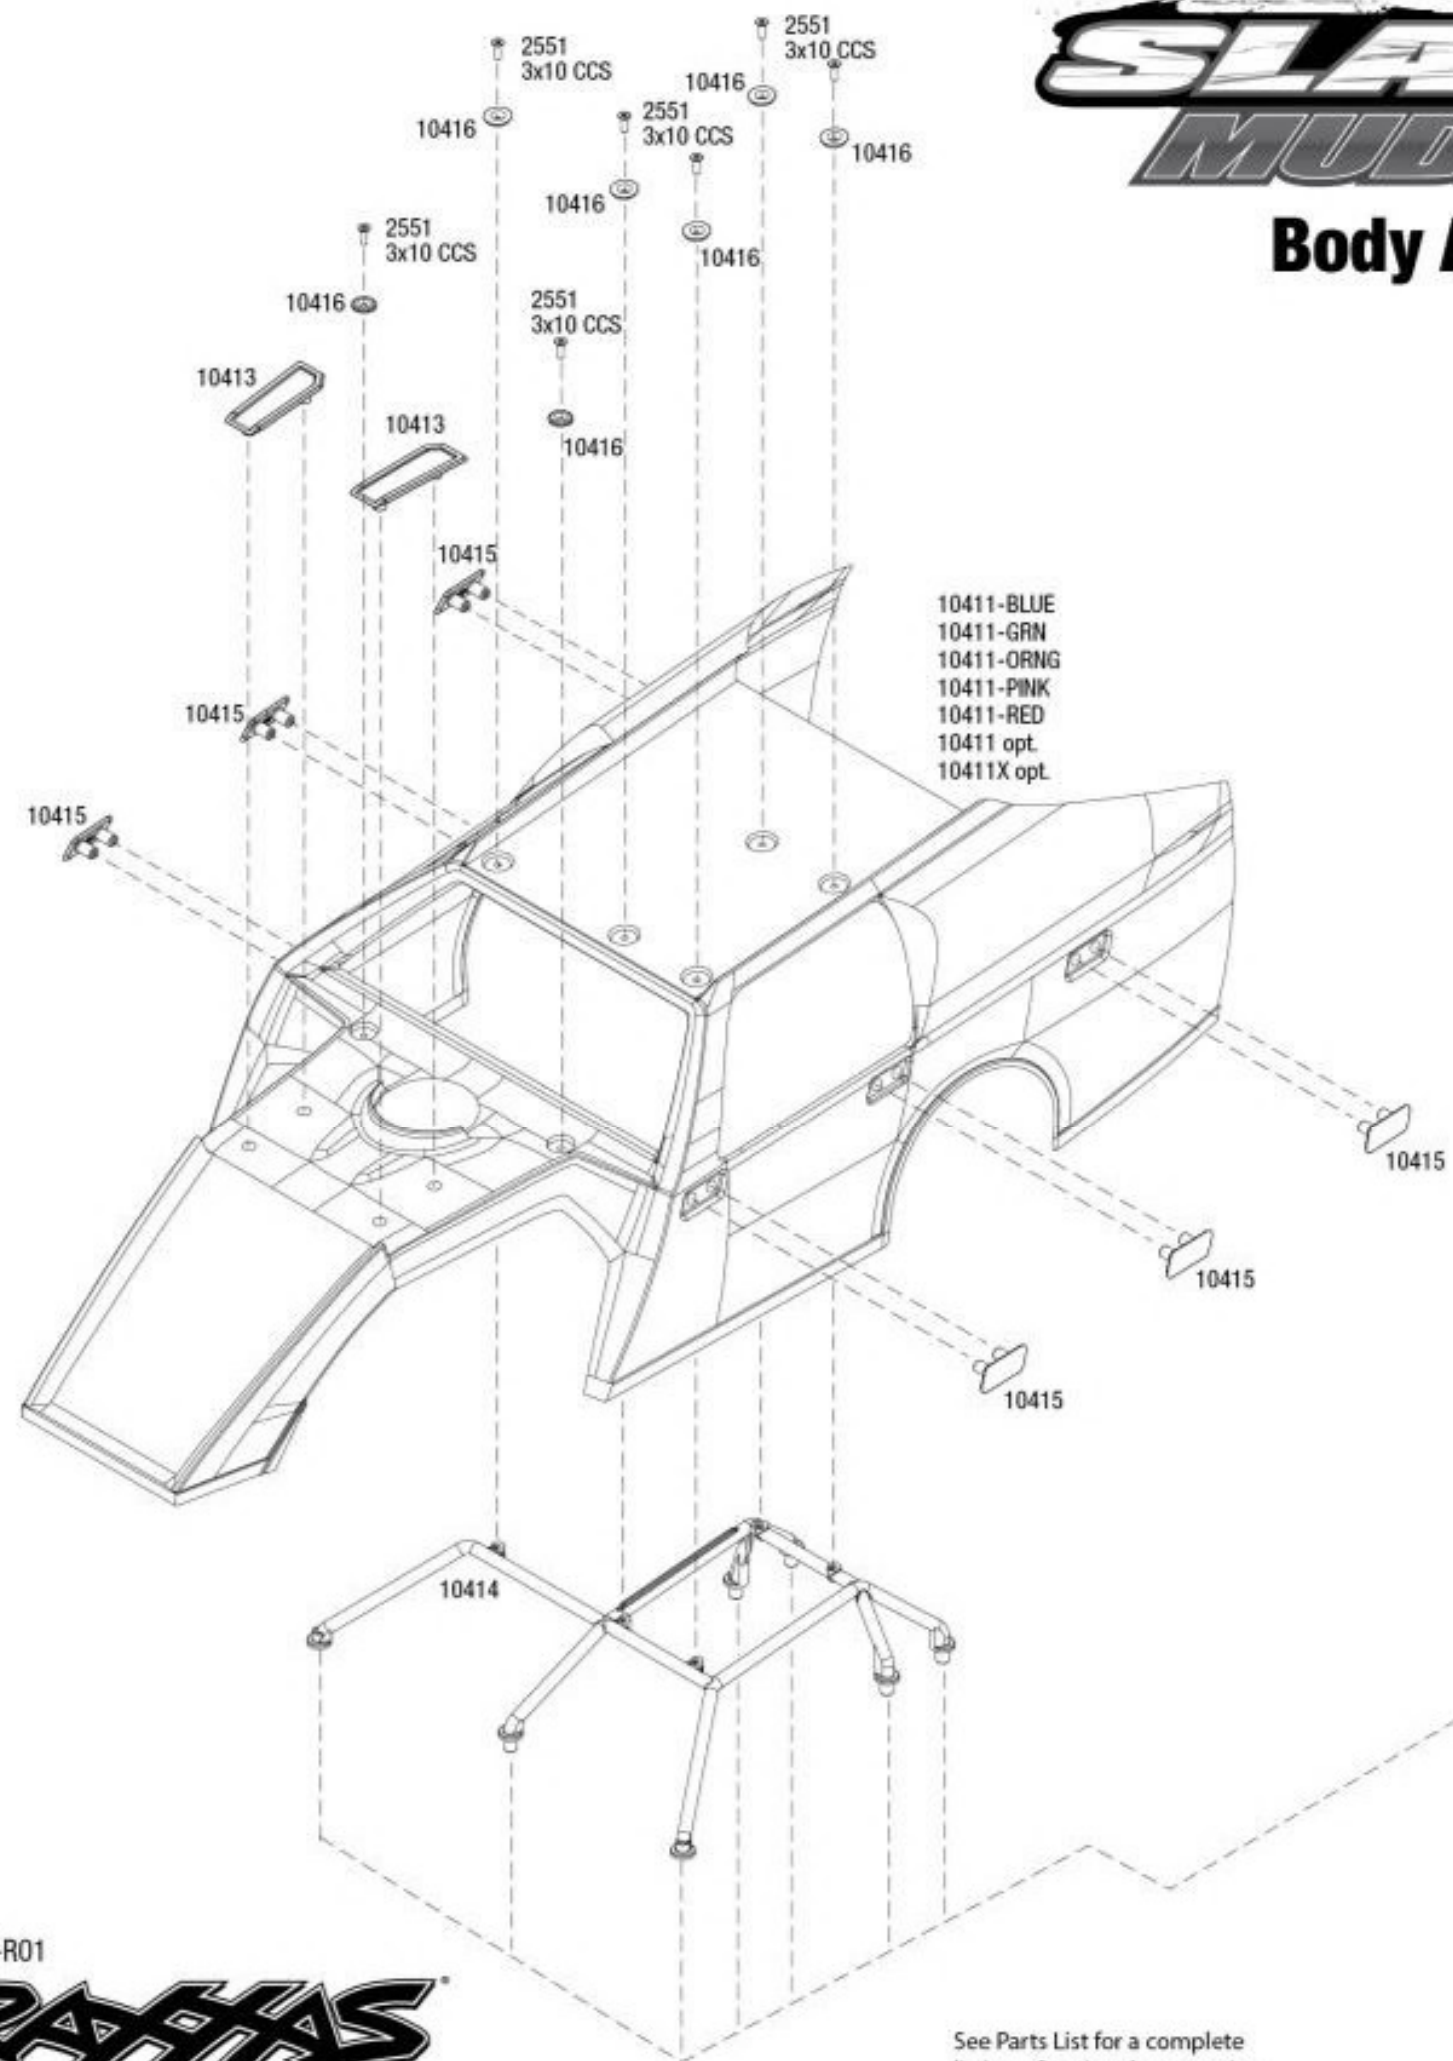

SLASH MUDBOSS

Rear Assembly

SLASH MUDBOSS

Chassis Assembly

See Parts List for a complete listing of optional accessories.

Specifications on this page are subject to change without notice. Every attempt has been made to ensure the accuracy of this drawing; however, Traxxas cannot be held responsible for typographical or other errors.

REV 240318-R01

TRAXXAS

SLASH MUDBOSS

Body Assembly

10411-BLUE
10411-GRN
10411-ORNG
10411-PINK
10411-RED
10411 opt.
10411X opt.

REV 240318-R01

See Parts List for a complete listing of optional accessories.

Every attempt has been made to ensure the accuracy of this drawing; however, Traxxas cannot be held responsible for typographical or other errors. See Parts List for a complete listing of optional accessories.