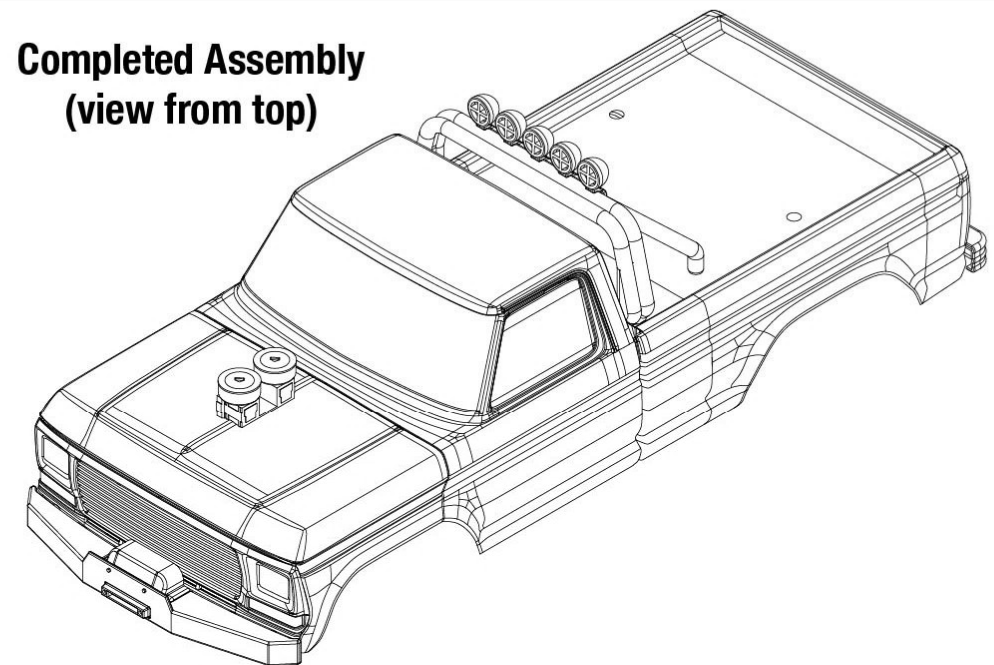

**Completed Assembly
(view from top)**

- 3660X Body, Bigfoot® No. 1, Officially Licensed replica (clear, requires painting)/ window masks/ decal sheet
- 3661-BLUE Body, Bigfoot® No. 1, Officially Licensed replica (painted, decals applied) (assembled with body support for clipless mounting)
- 3747 Body support (with front & rear latches)/ 2.6x15mm BCS (6) (for clipless body mounting)
- 3656 Grille, Bigfoot® No. 1 (chrome)/ decals/ adhesive tape/ mounting hardware
- 3662 Body accessories kit, Bigfoot® No. 1 (includes winch, front and rear bumpers, roll bar, light bar, engine detail, & mounting hardware) (grille sold separately)

See Parts List for a complete listing of optional accessories.

Specifications on this page are subject to change without notice. Every attempt has been made to ensure the accuracy of this drawing; however, Traxxas cannot be held responsible for typographical or other errors.

REV 240503-R03