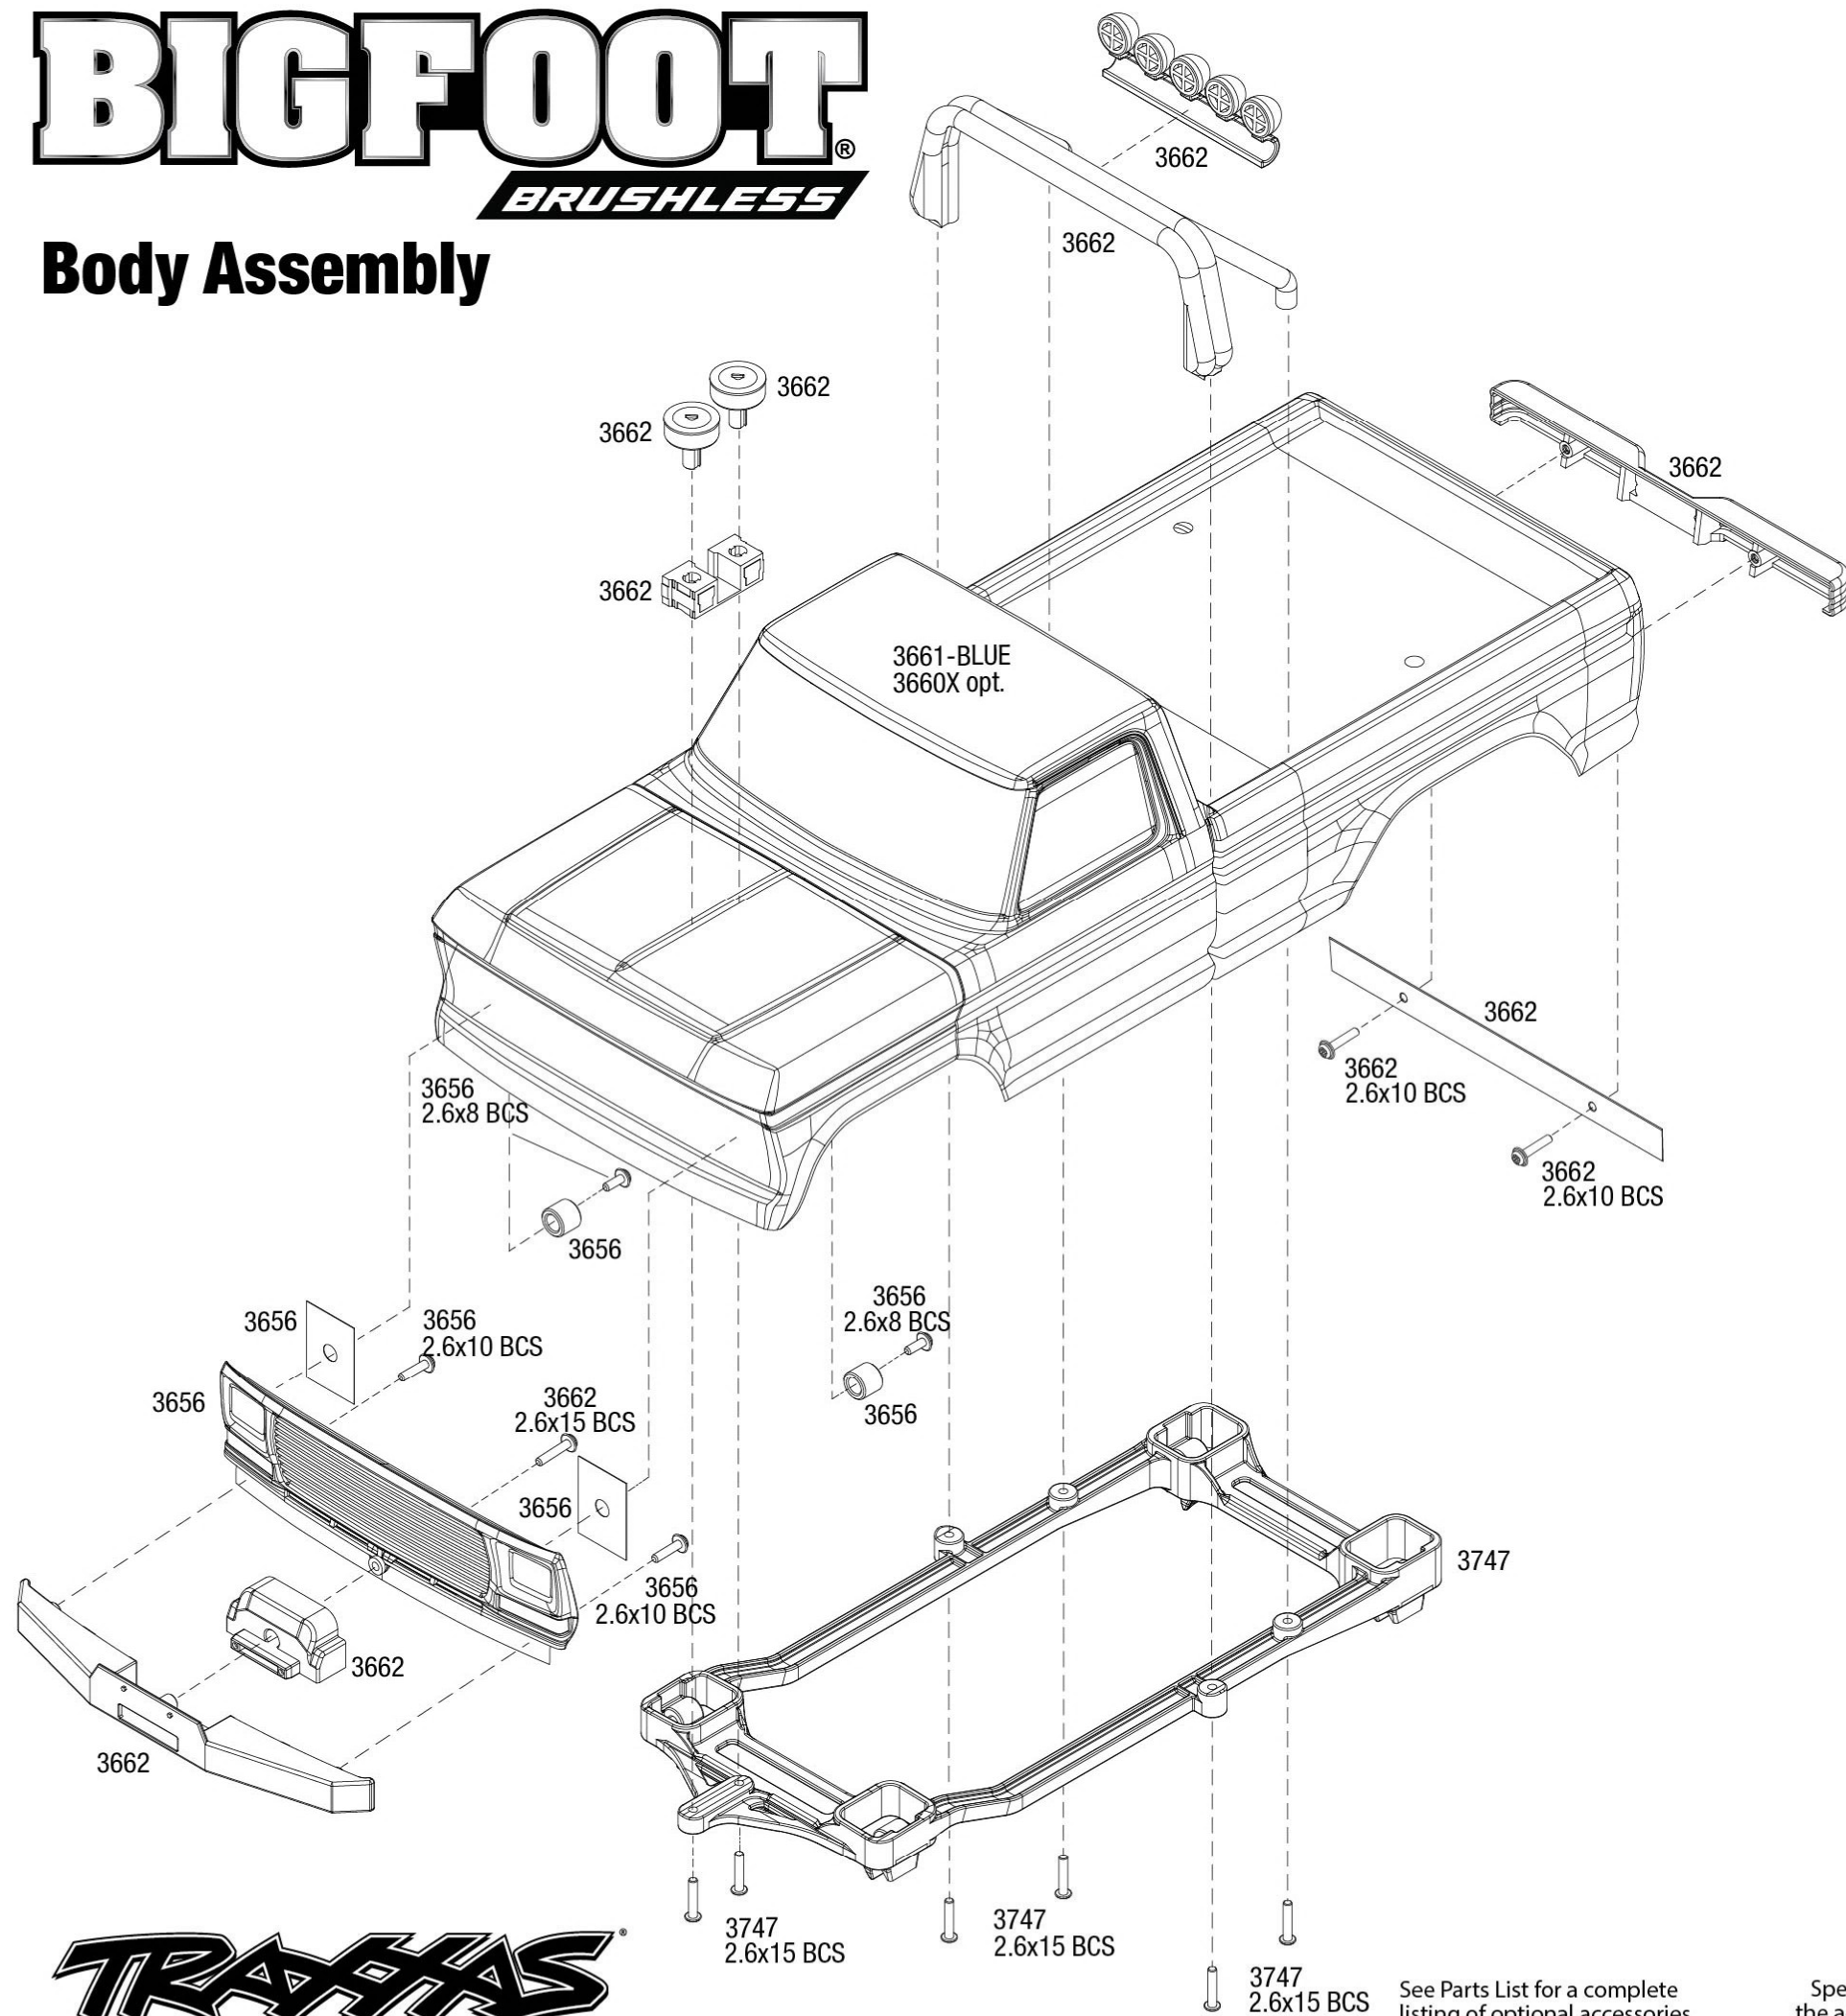

BIGFOOT®

BRUSHLESS

Body Assembly

**Completed Assembly
(view from bottom)**

- 3660X Body, Bigfoot® No. 1, Officially Licensed replica (clear, requires painting)/ window masks/ decal sheet
- 3661-BLUE Body, Bigfoot® No. 1, Officially Licensed replica (painted, decals applied) (assembled with body support for clipless mounting)
- 3747 Body support (with front & rear latches)/ 2.6x15mm BCS (6) (for clipless body mounting)
- 3656 Grille, Bigfoot® No. 1 (chrome)/ decals/ adhesive tape/ mounting hardware
- 3662 Body accessories kit, Bigfoot® No. 1 (includes winch, front and rear bumpers, roll bar, light bar, engine detail, & mounting hardware) (grille sold separately)