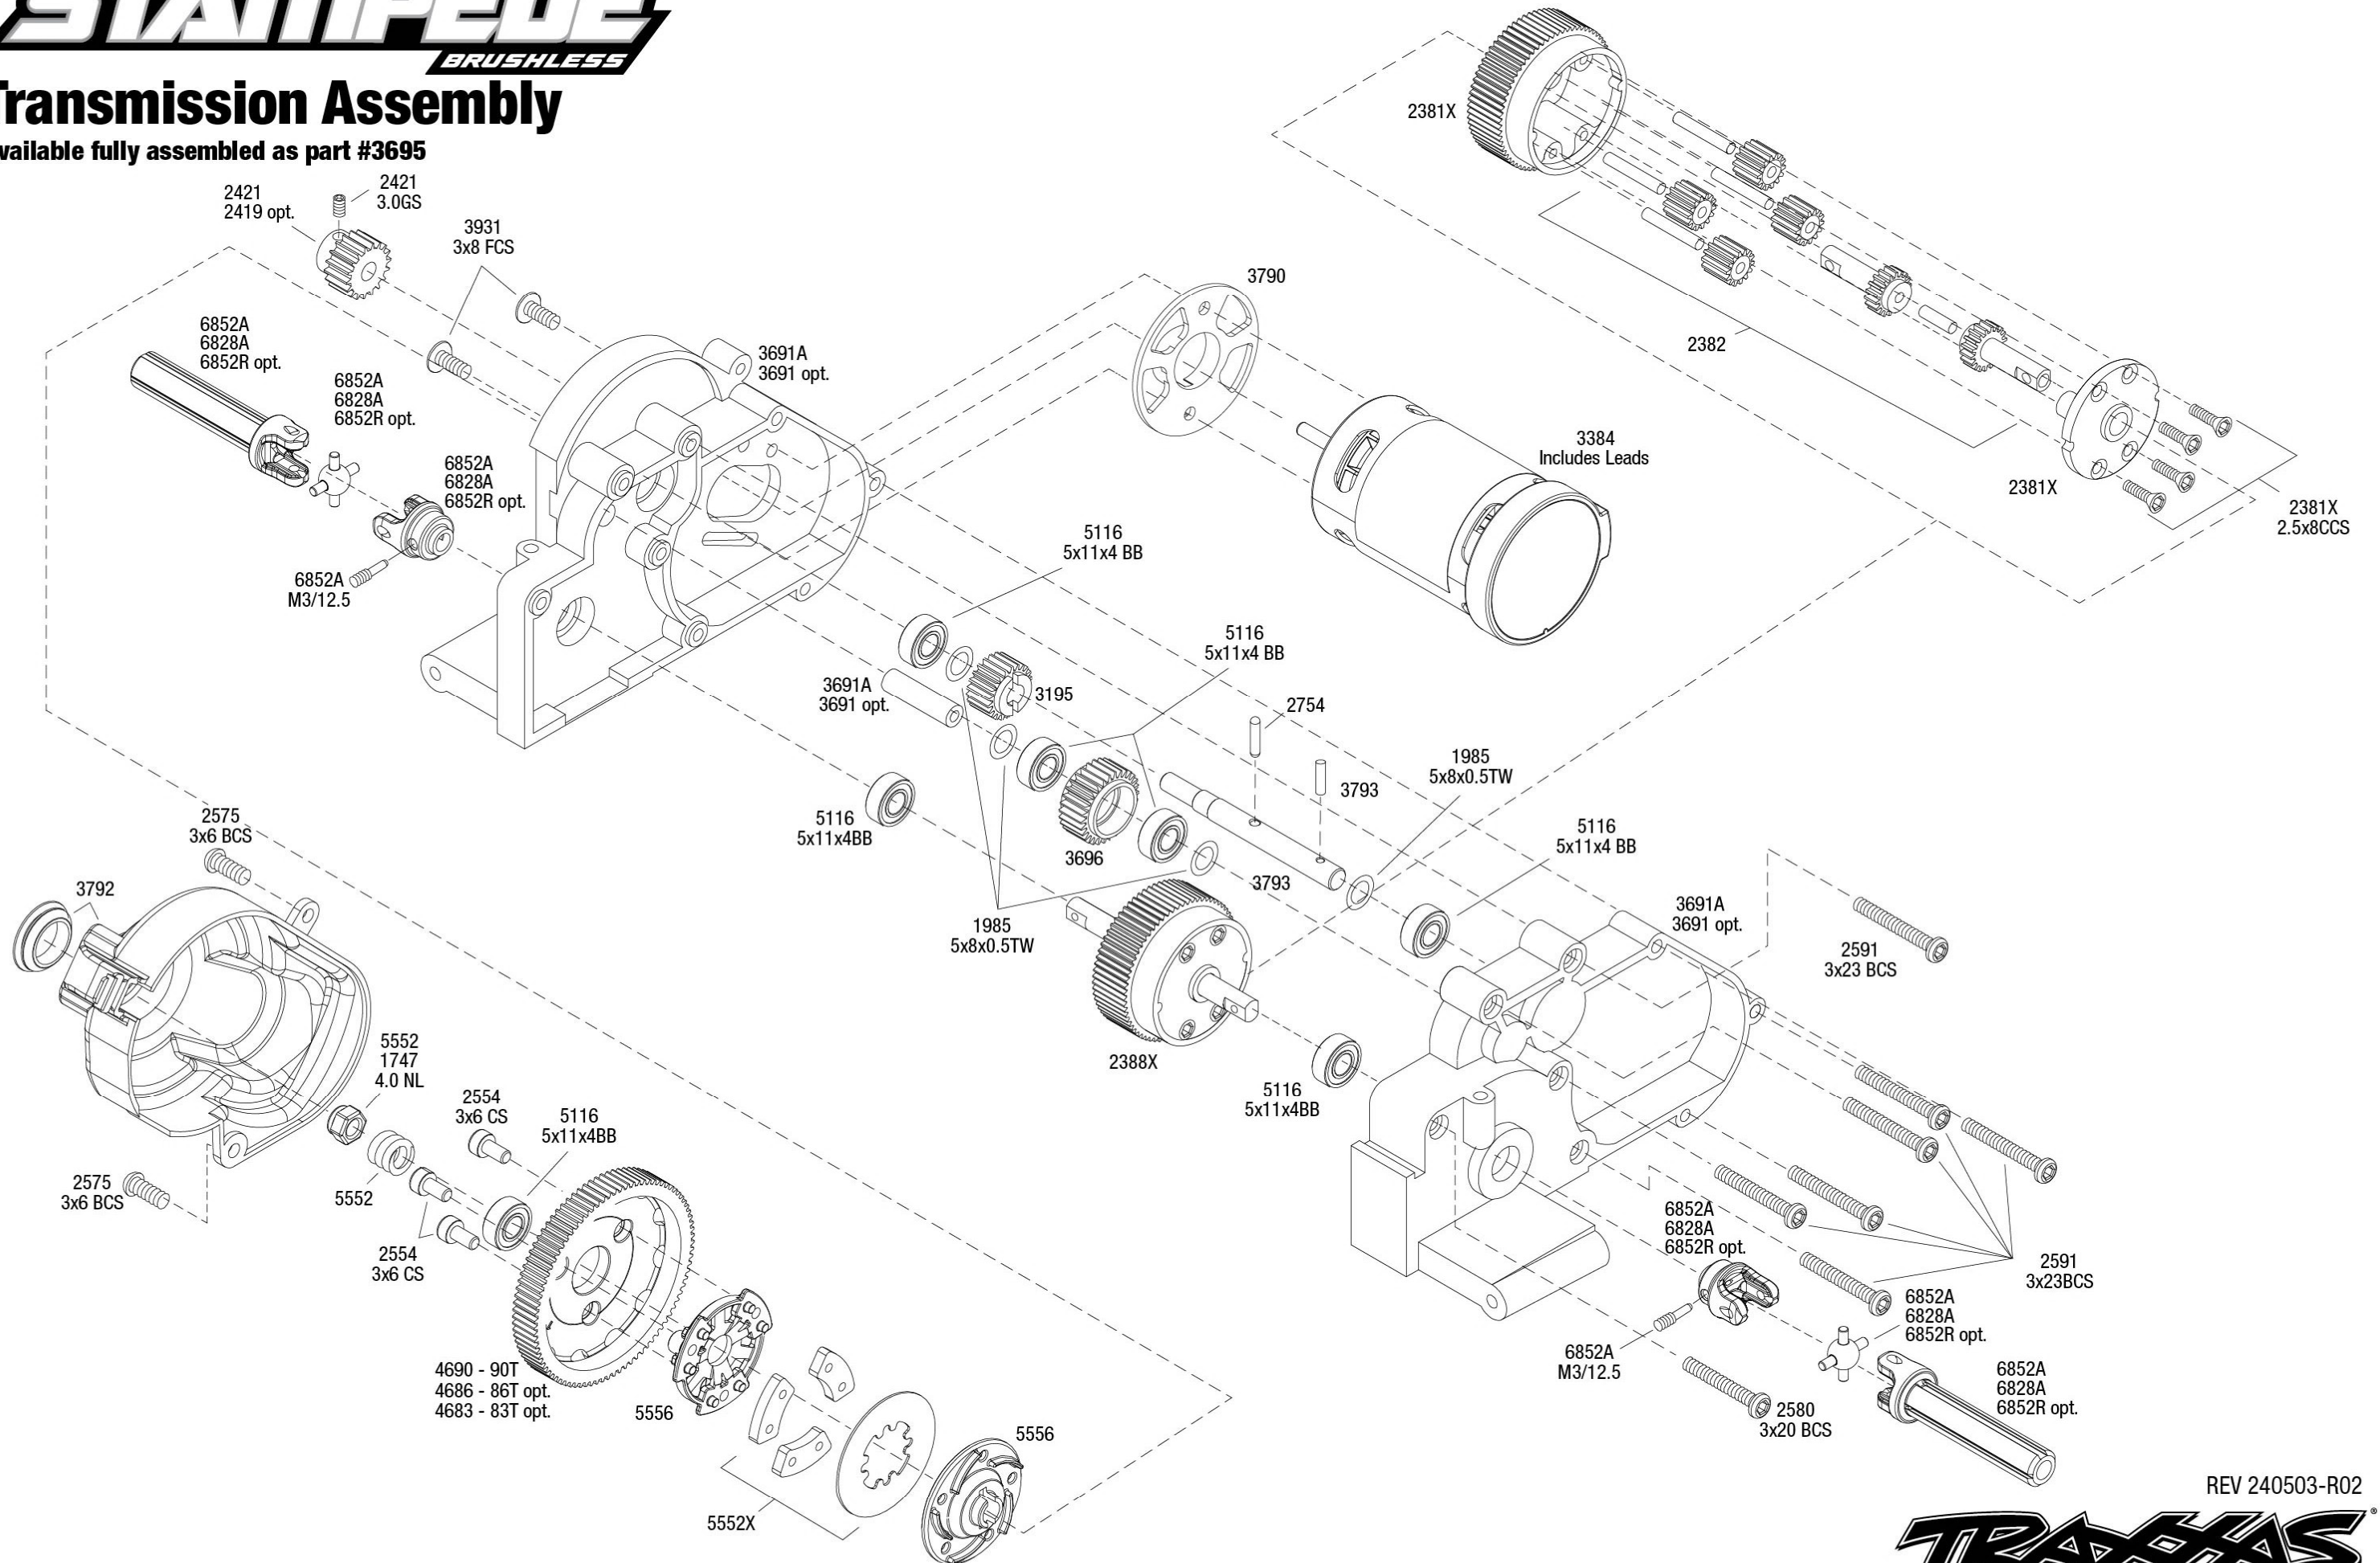

Front Assembly

STAMPEDE

BRUSHLESS

Transmission Assembly

Available fully assembled as part #3695

See Parts List for a complete listing of optional accessories.

Specifications on this page are subject to change without notice. Every attempt has been made to ensure the accuracy of this drawing; however, Traxxas cannot be held responsible for typographical or other errors.