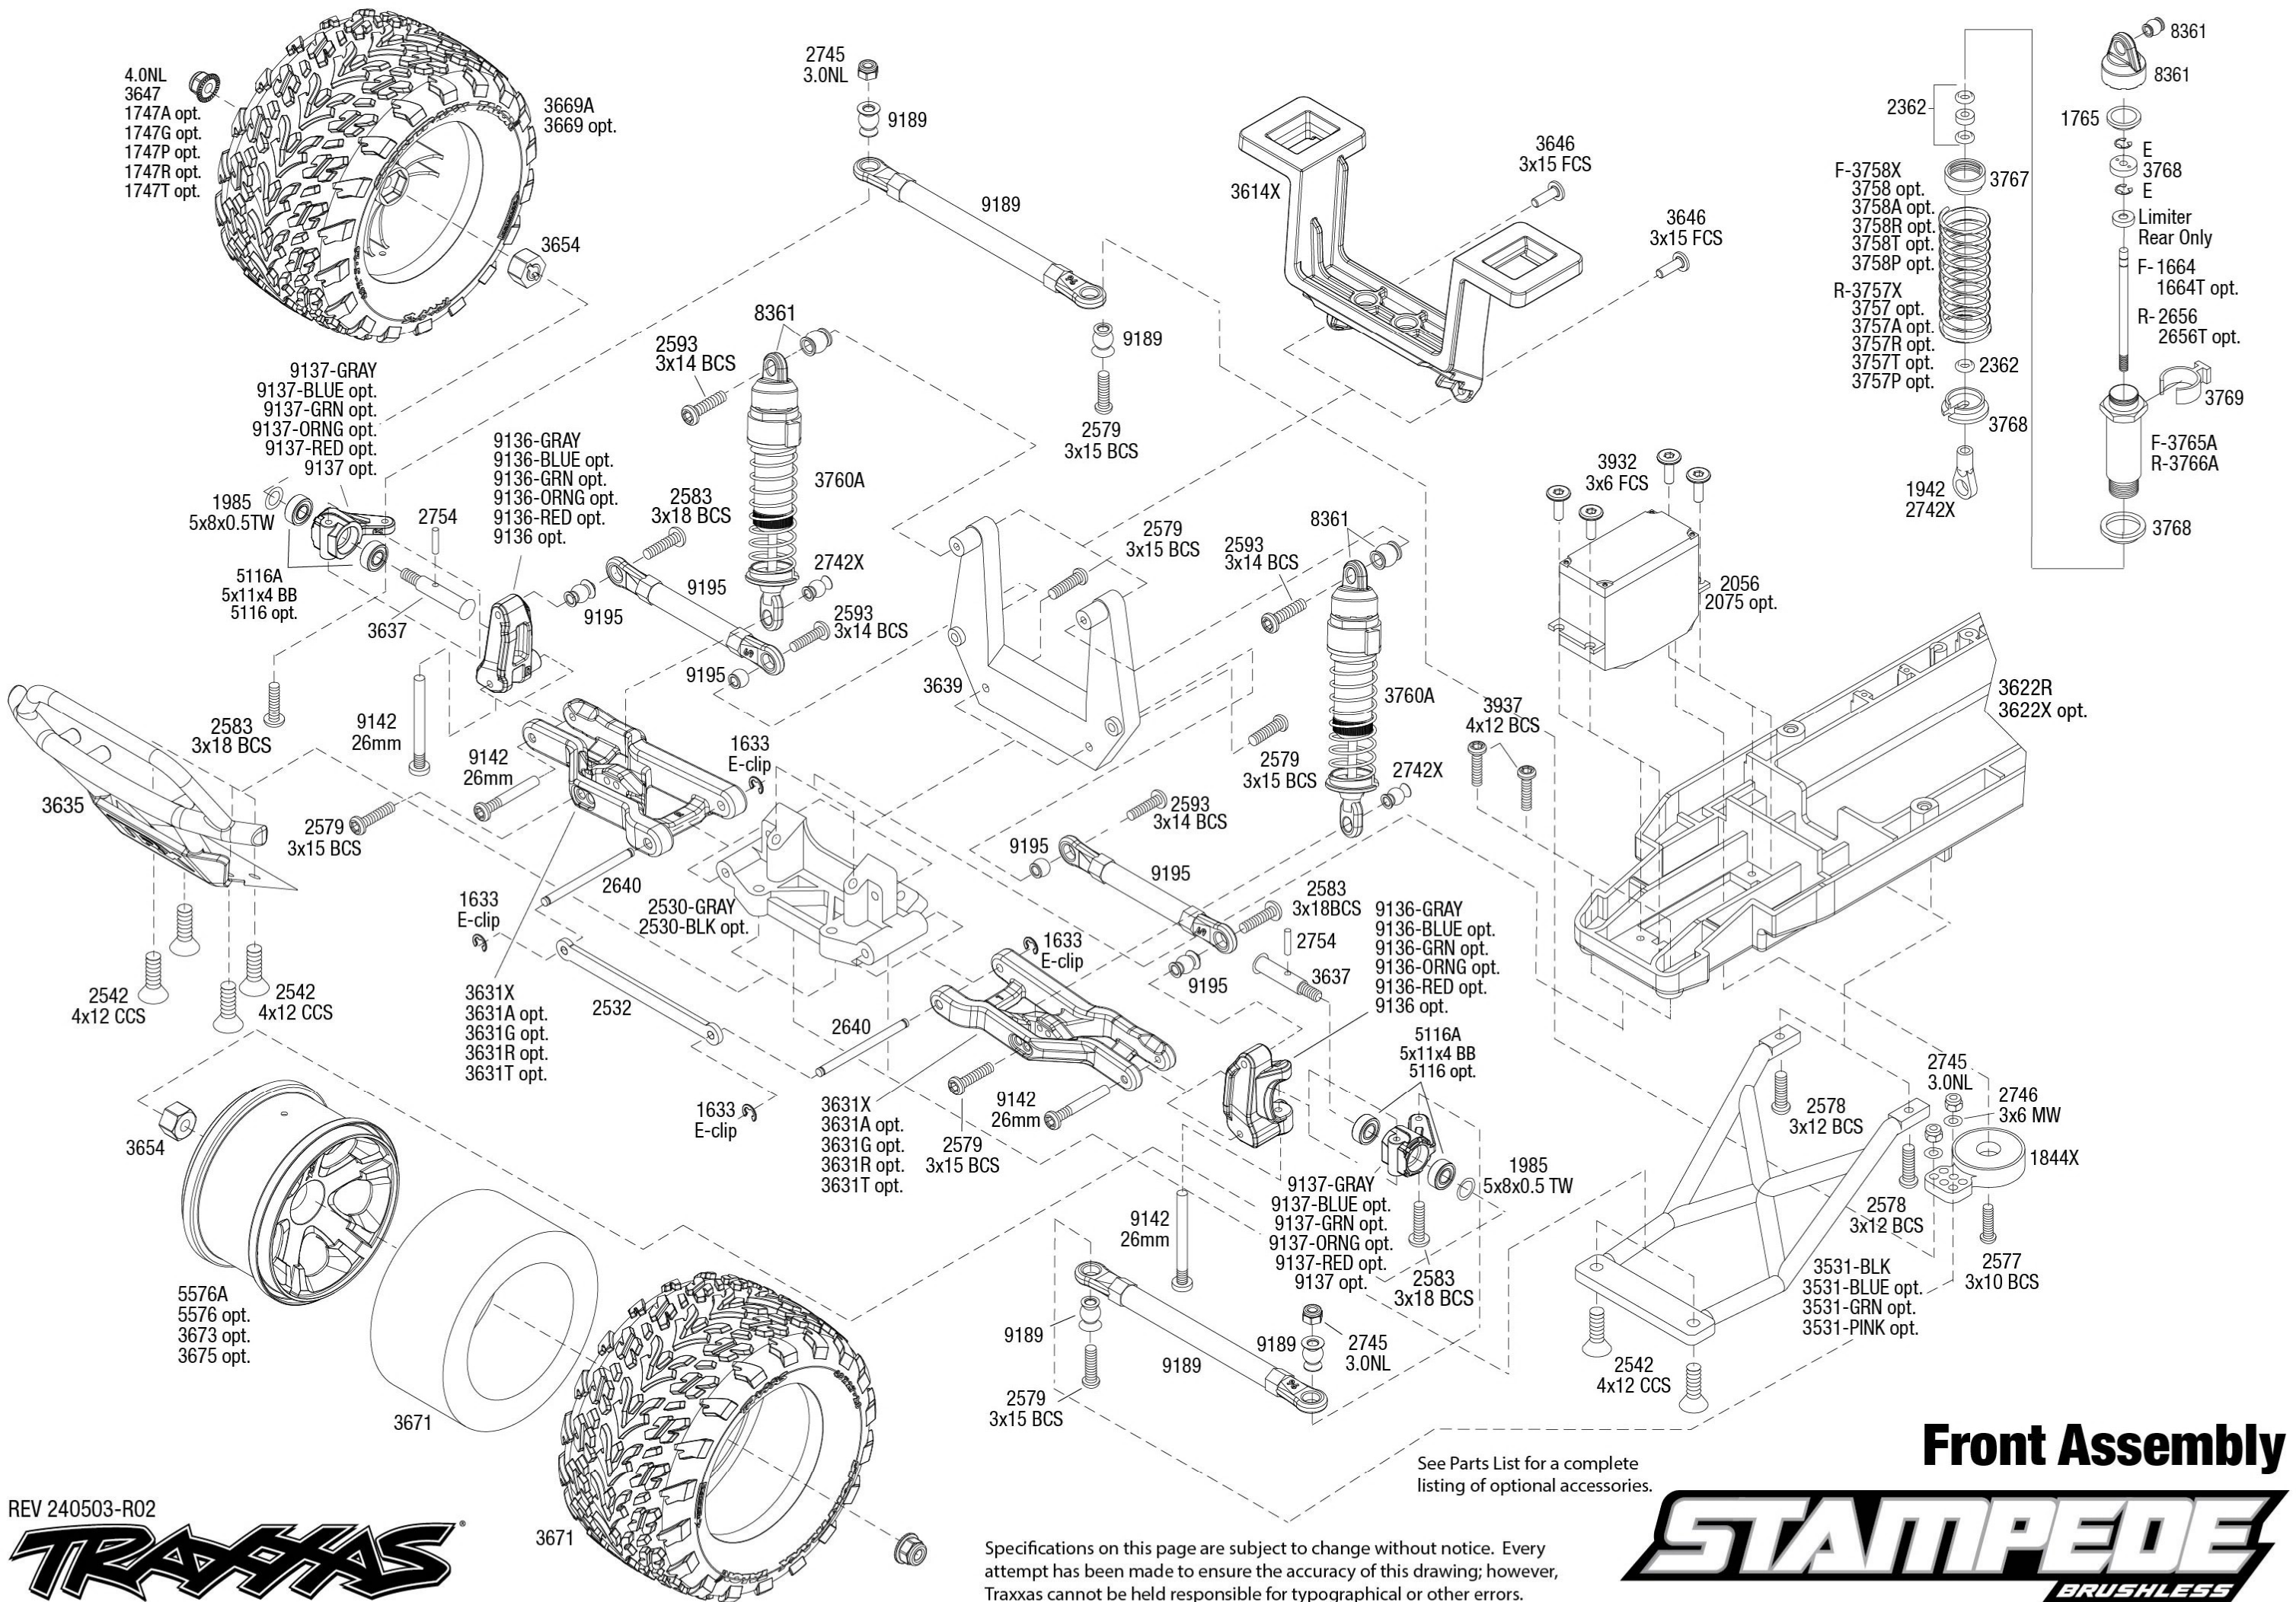

REV 240503-R02
See Parts List for a complete listing of optional accessories.

4.0NL
3647
1747A opt.
1747G opt.
1747P opt.
1747R opt.
1747T opt.

9137-GRAY
9137-BLUE opt.
9137-GRN opt.
9137-ORNG opt.
9137-RED opt.
9137 opt.