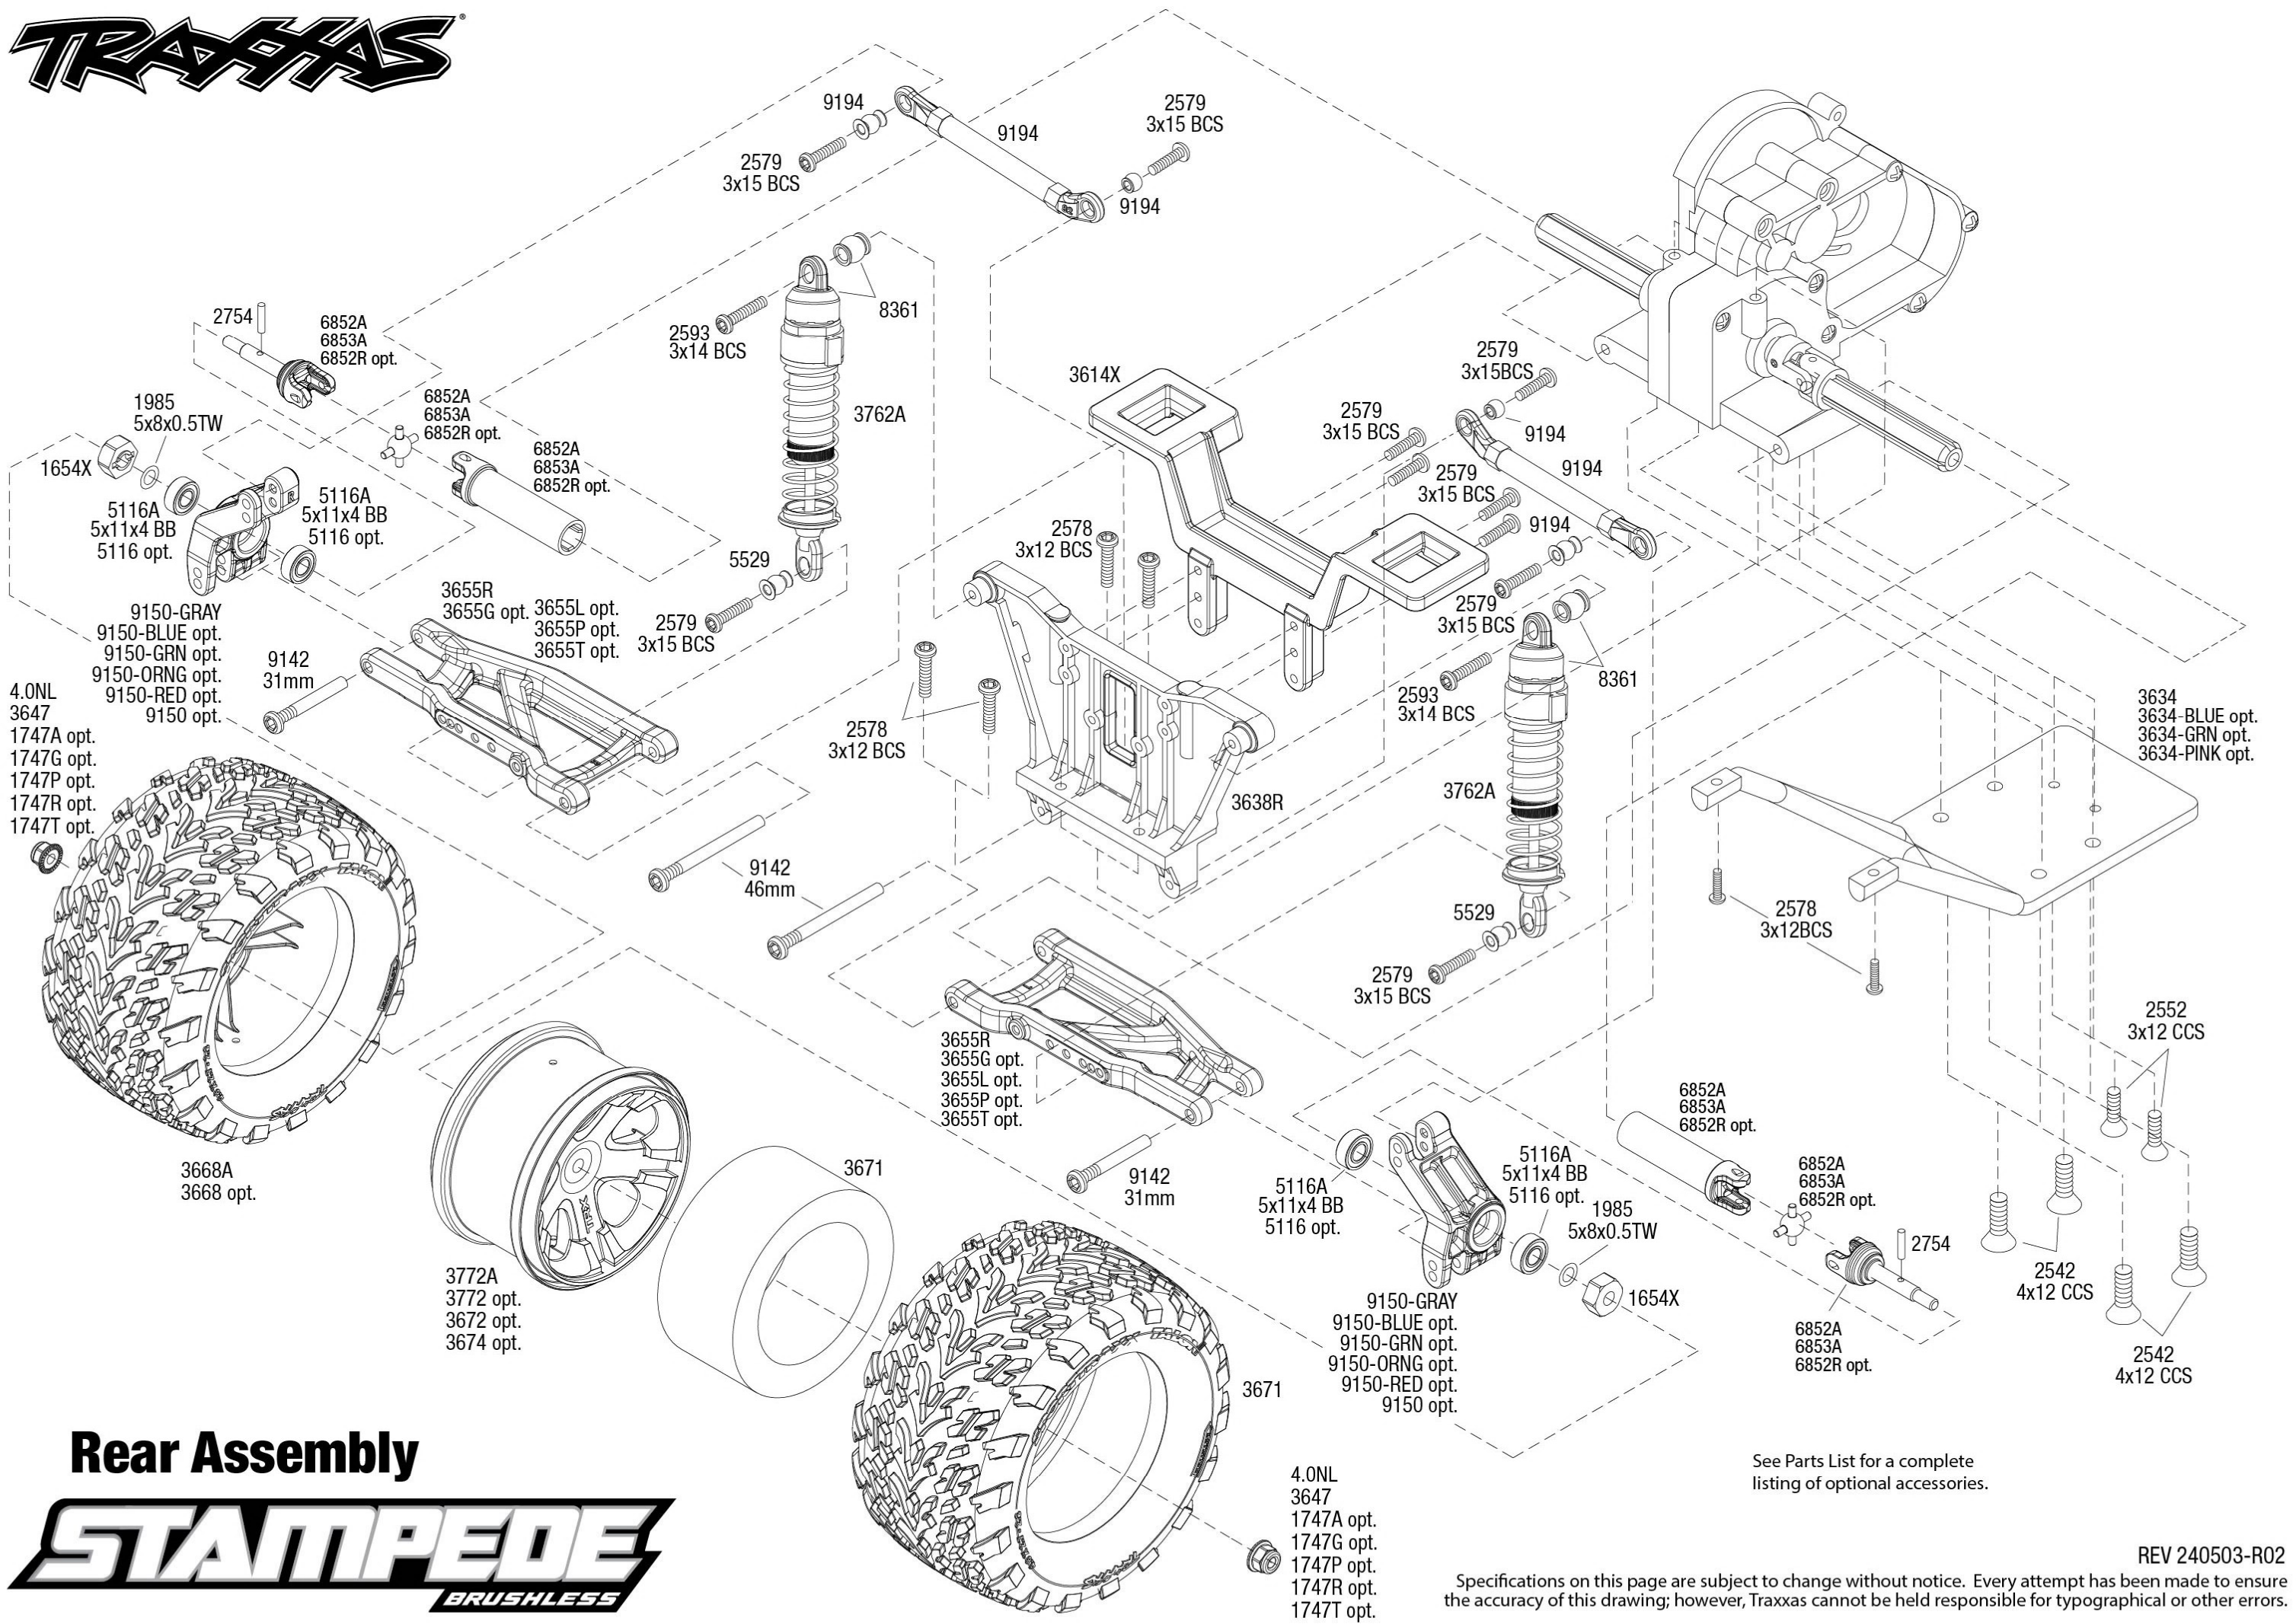

Rear Assembly

STAMPEDE

BRUSHLESS

See Parts List for a complete listing of optional accessories.

Specifications on this page are subject to change without notice. Every attempt has been made to ensure the accuracy of this drawing; however, Traxxas cannot be held responsible for typographical or other errors.

REV 240503-R02

- 4.0NL
- 3647
- 1747A opt.
- 1747G opt.
- 1747P opt.
- 1747R opt.
- 1747T opt.

- 1654X
- 1985
- 5x8x0.5TW
- 5116A
- 5x11x4 BB
- 5116 opt.

- 9150-GRAY
- 9150-BLUE opt.
- 9150-GRN opt.
- 9150-ORNG opt.
- 9150-RED opt.
- 9150 opt.

- 9142
- 31mm

- 3655R
- 3655G opt.
- 3655L opt.
- 3655P opt.
- 3655T opt.

- 2579
- 3x15 BCS

- 9194
- 2579
- 3x15 BCS
- 9194
- 2579
- 3x15 BCS
- 9194

- 2593
- 3x14 BCS
- 8361

- 6852A
- 6853A
- 6852R opt.

- 6852A
- 6853A
- 6852R opt.

- 3762A

- 3614X

- 2579
- 3x15 BCS

- 2579
- 3x15 BCS

- 9194

- 2578
- 3x12 BCS

- 2579
- 3x15 BCS

- 9194

- 2578
- 3x12 BCS

- 3638R

- 2593
- 3x14 BCS

- 8361

- 9142
- 46mm

- 2579
- 3x15 BCS

- 2579
- 3x15 BCS

- 2578
- 3x12 BCS

- 3655R
- 3655G opt.
- 3655L opt.
- 3655P opt.
- 3655T opt.

- 9142
- 31mm

- 5116A
- 5x11x4 BB
- 5116 opt.

- 5116A
- 5x11x4 BB
- 5116 opt.

- 1985
- 5x8x0.5TW

- 6852A
- 6853A
- 6852R opt.

- 6852A
- 6853A
- 6852R opt.

- 2754

- 2542
- 4x12 CCS

- 2552
- 3x12 CCS

- 2542
- 4x12 CCS

- 3634
- 3634-BLUE opt.
- 3634-GRN opt.
- 3634-PINK opt.

- 3668A
- 3668 opt.

- 3772A
- 3772 opt.
- 3672 opt.
- 3674 opt.

- 3671

- 3671

- 4.0NL
- 3647
- 1747A opt.
- 1747G opt.
- 1747P opt.
- 1747R opt.
- 1747T opt.