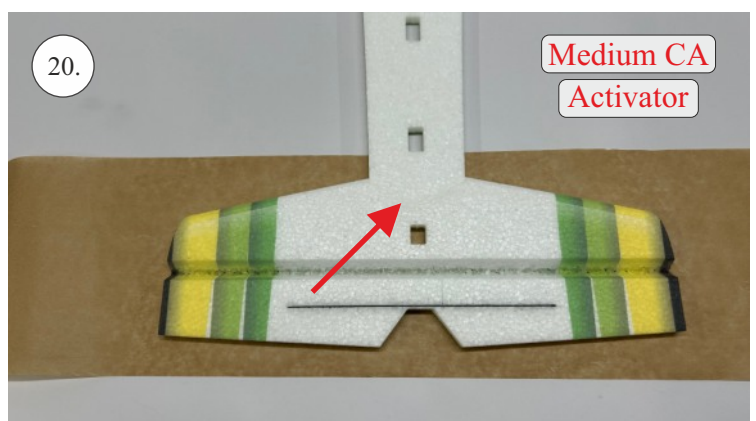

min. 10mm!

..... 100mm ... 2x (2pcs)

(125) mm ... 1x (1pcs)

We wish you many happy flying hours with your Flash CL
RC Factory team