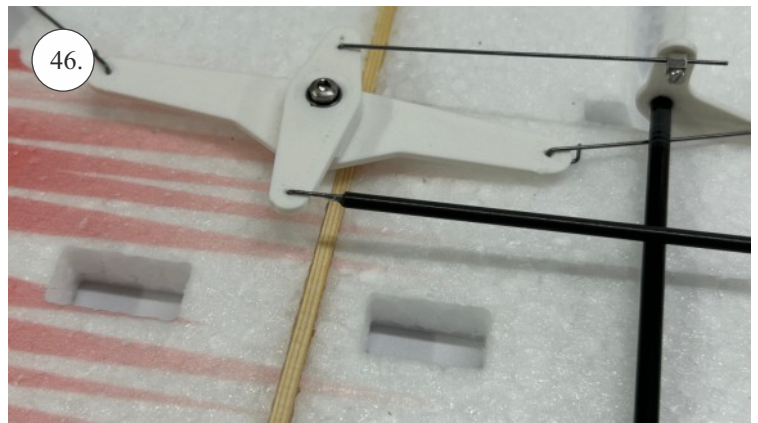

min. 10mm!

..... 100mm ... 2x (2pcs)

(125) mm ... 1x (1pcs)

We wish you many happy flying hours with your Flash CL
RC Factory team