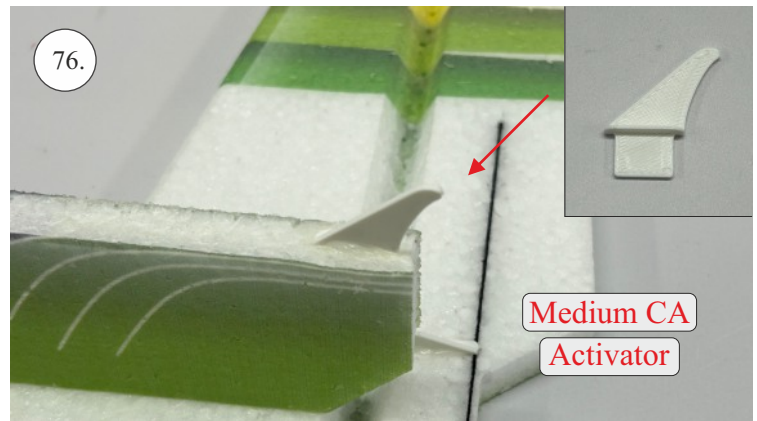

min. 10mm!

..... 100mm ... 2x (2pcs)

(125) mm ... 1x (1pcs)

We wish you many happy flying hours with your Flash CL
RC Factory team