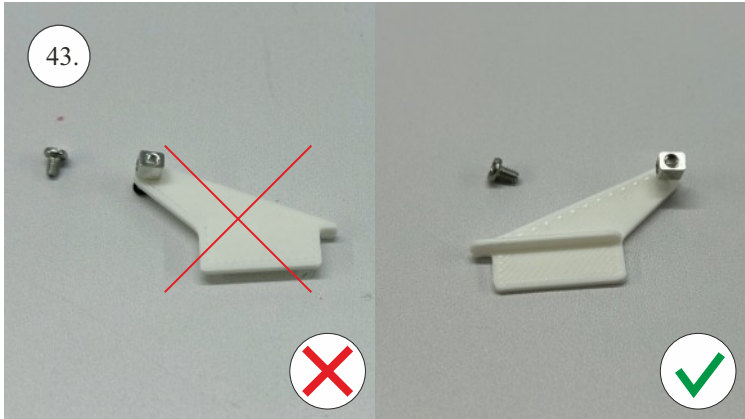

min. 10mm!

..... 100mm ... 2x (2pcs)

(125) mm ... 1x (1pcs)

We wish you many happy flying hours with your Flash CL
RC Factory team