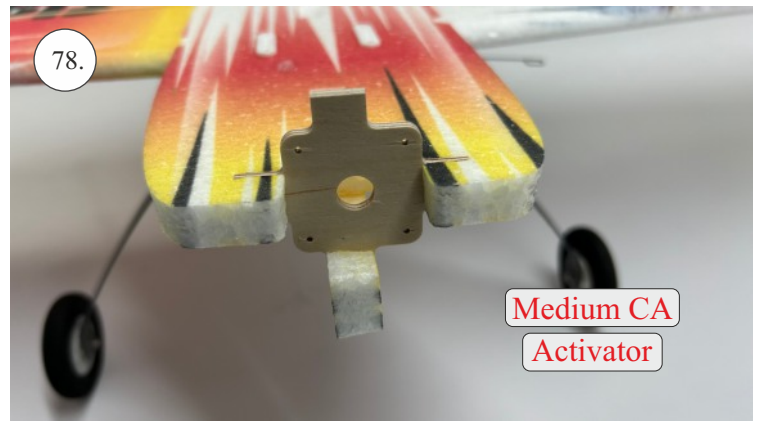

FLASH CL

The spirit of control line

Doporučujeme:

motor: 2212/1000kv

vrtule: 9x4,6

regulátor: 15A

baterky: 3s 850mAh

timer/přijímač

min. 10mm!

..... 100mm ... 2x (2pcs)

(125) mm ... 1x (1pcs)

We wish you many happy flying hours with your Flash CL
RC Factory team