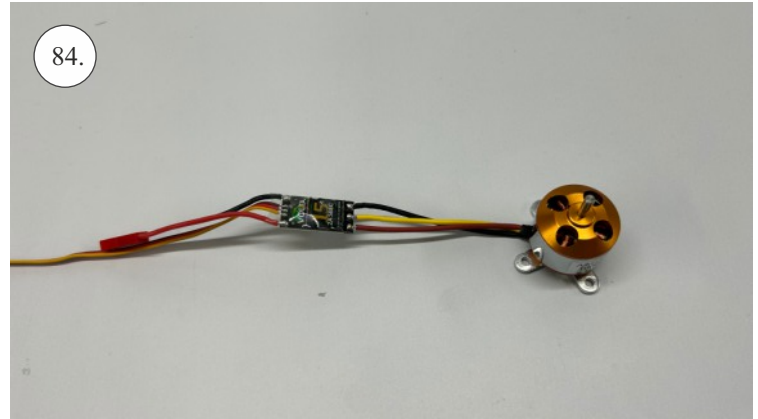

FLASH CL

The spirit of control line

Doporučujeme:

motor: 2212/1000kv

vrtule: 9x4,6

regulátor: 15A

baterky: 3s 850mAh

timer/přijímač

min. 10mm!

..... 100mm ... 2x (2pcs)

(125) mm ... 1x (1pcs)

We wish you many happy flying hours with your Flash CL
RC Factory team