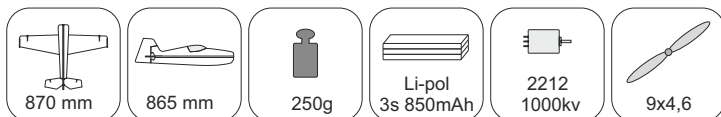

FLASH CL

The spirit of control line

Doporučujeme:

motor: 2212/1000kv

vrtule: 9x4,6

regulátor: 15A

baterky: 3s 850mAh

timer/přijímač

miska

suchý zip i na timer

lámací nůž

M 1:1

40mm ... 2x (2pcs)
80mm ... 1x (1pcs)
100mm ... 2x (2pcs)
125mm ... 1x (1pcs)
485mm

40mm ... 1x (1pcs)

40mm ... 1x (1pcs)

80mm ... 1x (1pcs)

min. 10mm!

..... 100mm ... 2x (2pcs)

(125) mm ... 1x (1pcs)

We wish you many happy flying hours with your Flash CL
RC Factory team