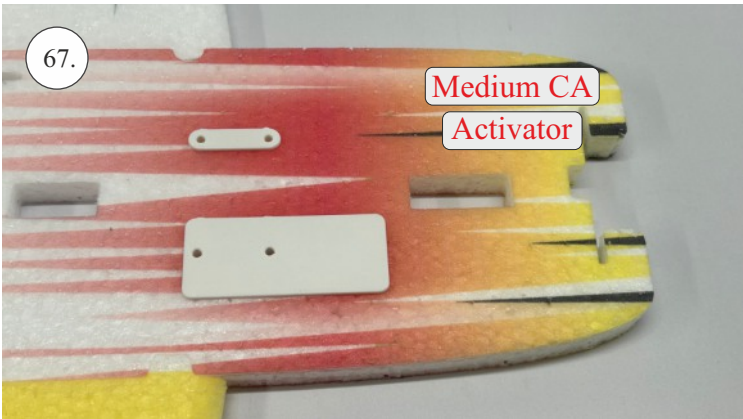

min. 10mm!

..... 100mm ... 2x (2pcs)

(125) mm ... 1x (1pcs)

We wish you many happy flying hours with your Flash CL
RC Factory team