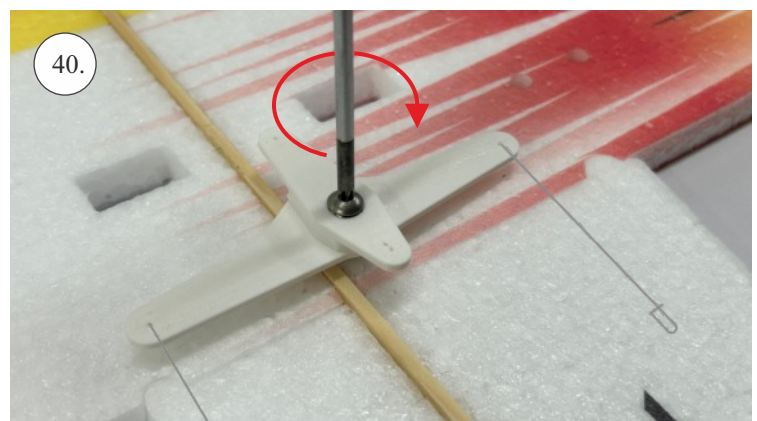

min. 10mm!

..... 100mm ... 2x (2pcs)

(125) mm ... 1x (1pcs)

We wish you many happy flying hours with your Flash CL
RC Factory team