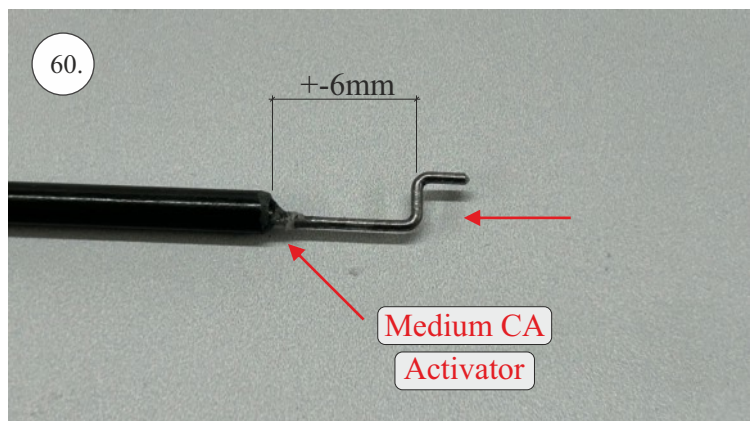

min. 10mm!

..... 100mm ... 2x (2pcs)

(125) mm ... 1x (1pcs)

We wish you many happy flying hours with your Flash CL
RC Factory team