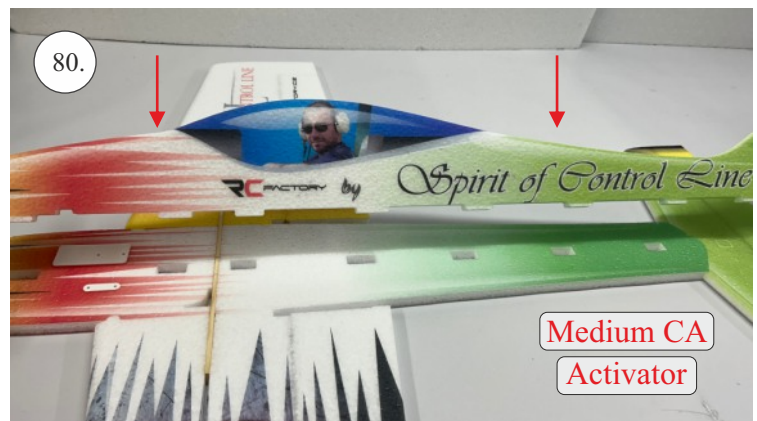

FLASH CL

The spirit of control line

Doporučujeme:

motor: 2212/1000kv

vrtule: 9x4,6

regulátor: 15A

baterky: 3s 850mAh

timer/přijímač

min. 10mm!

..... 100mm ... 2x (2pcs)

(125) mm ... 1x (1pcs)

We wish you many happy flying hours with your Flash CL
RC Factory team