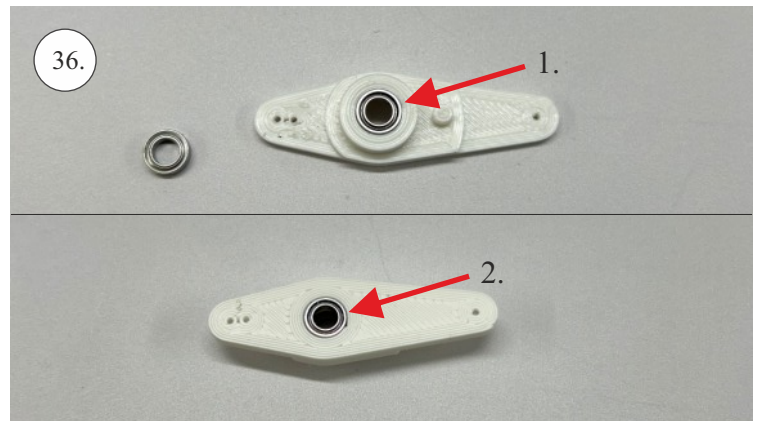

min. 10mm!

..... 100mm ... 2x (2pcs)

(125) mm ... 1x (1pcs)

We wish you many happy flying hours with your Flash CL
RC Factory team