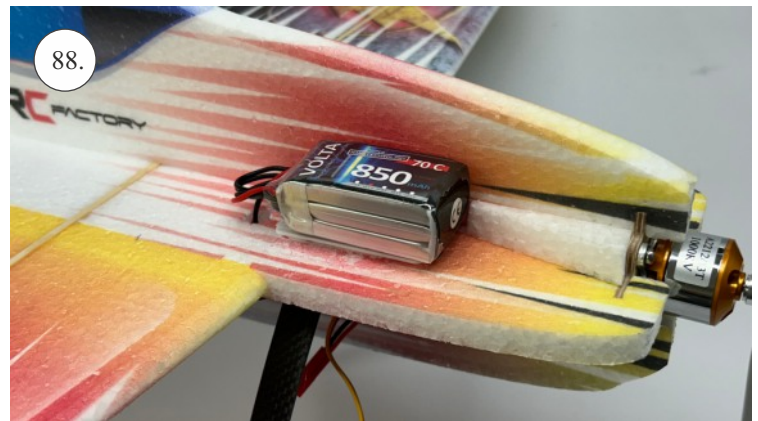

FLASH CL

The spirit of control line

Doporučujeme:

motor: 2212/1000kv

vrtule: 9x4,6

regulátor: 15A

baterky: 3s 850mAh

timer/přijímač

min. 10mm!

..... 100mm ... 2x (2pcs)

(125) mm ... 1x (1pcs)

We wish you many happy flying hours with your Flash CL
RC Factory team