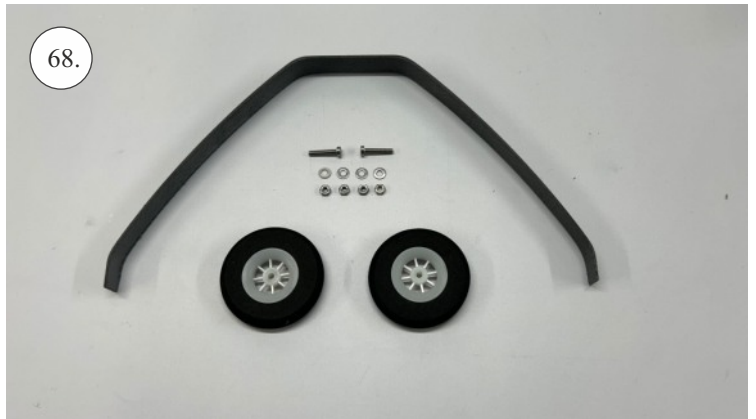

min. 10mm!

..... 100mm ... 2x (2pcs)

(125) mm ... 1x (1pcs)

We wish you many happy flying hours with your Flash CL
RC Factory team