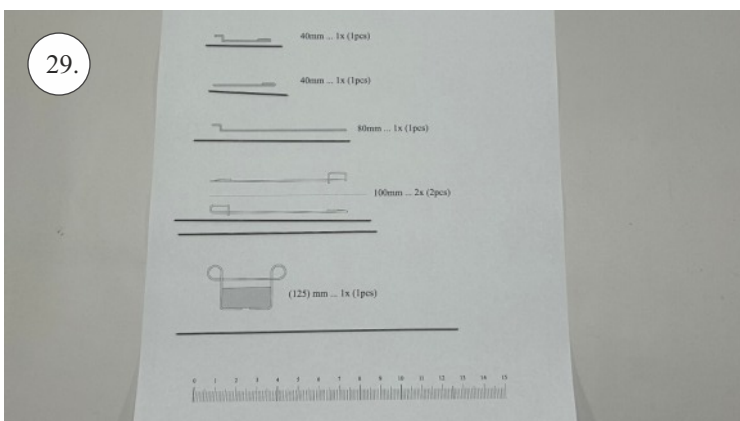

miska

suchý zip i na timer

lámací nůž

M 1:1

40mm ... 2x (2pcs)
80mm ... 1x (1pcs)
100mm ... 2x (2pcs)
125mm ... 1x (1pcs)
485mm

40mm ... 1x (1pcs)

40mm ... 1x (1pcs)

80mm ... 1x (1pcs)

min. 10mm!

..... 100mm ... 2x (2pcs)

(125) mm ... 1x (1pcs)

We wish you many happy flying hours with your Flash CL
RC Factory team