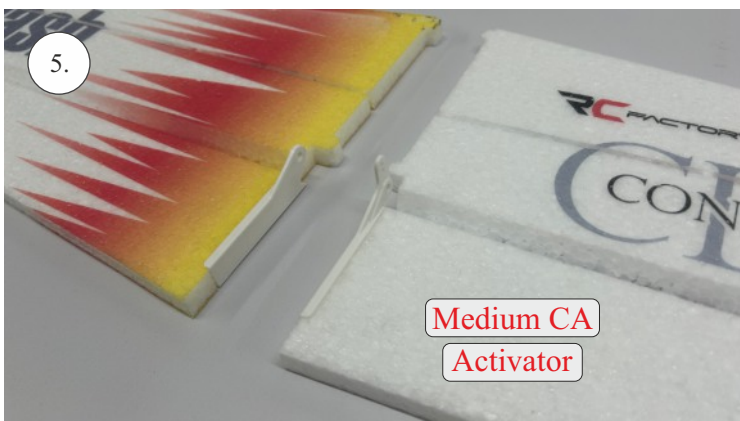

FLASH CL

The spirit of control line

Doporučujeme:

motor: 2212/1000kv

vrtule: 9x4,6

regulátor: 15A

baterky: 3s 850mAh

timer/přijímač

min. 10mm!

..... 100mm ... 2x (2pcs)

(125) mm ... 1x (1pcs)

We wish you many happy flying hours with your Flash CL
RC Factory team