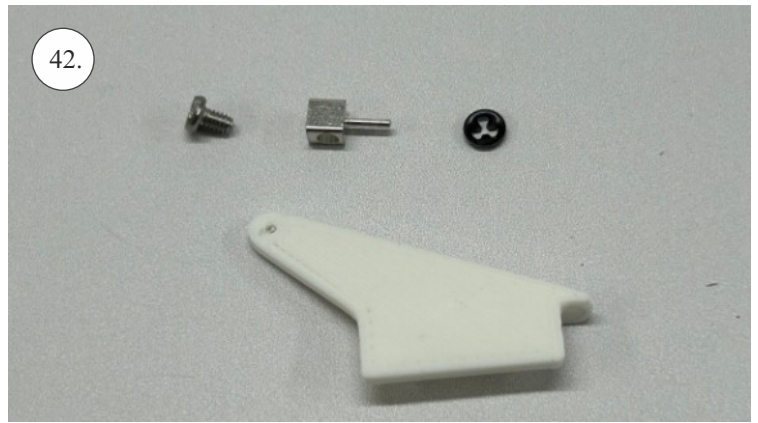

min. 10mm!

..... 100mm ... 2x (2pcs)

(125) mm ... 1x (1pcs)

We wish you many happy flying hours with your Flash CL
RC Factory team