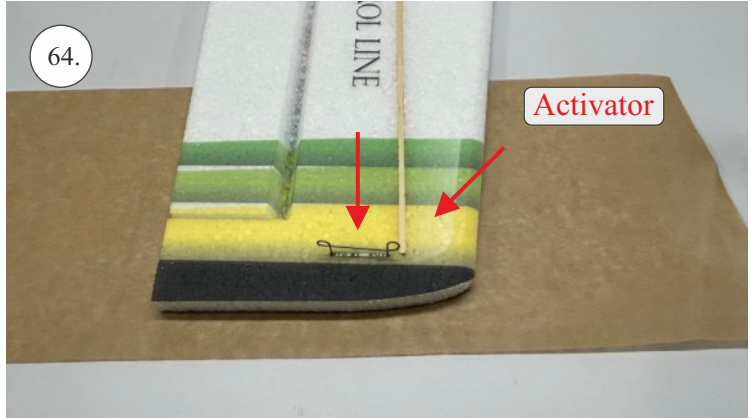

min. 10mm!

..... 100mm ... 2x (2pcs)

(125) mm ... 1x (1pcs)

We wish you many happy flying hours with your Flash CL
RC Factory team