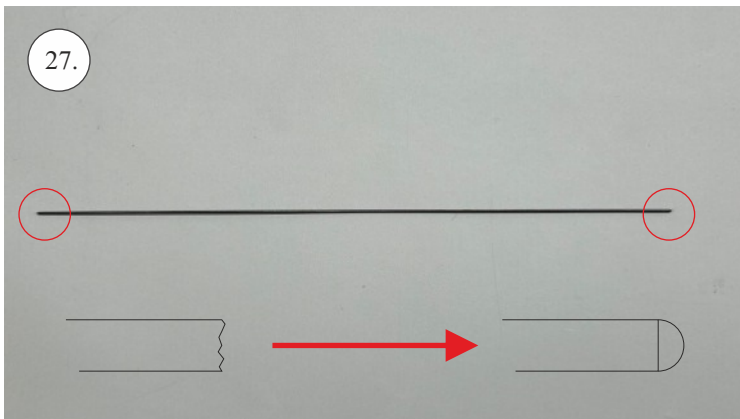

min. 10mm!

..... 100mm ... 2x (2pcs)

(125) mm ... 1x (1pcs)

We wish you many happy flying hours with your Flash CL
RC Factory team