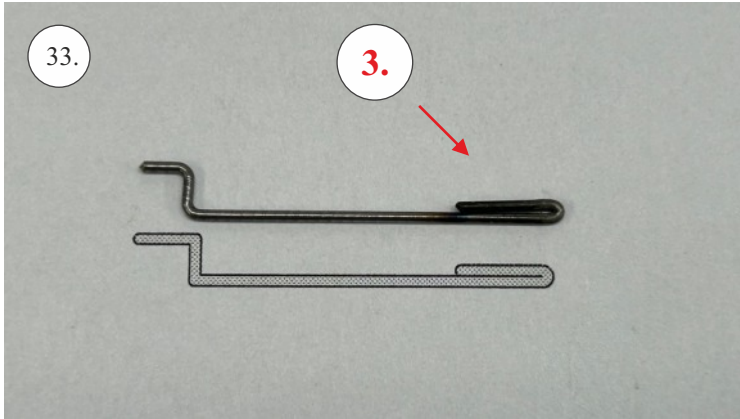

miska

suchý zip i na timer

lámací nůž

M 1:1

40mm ... 2x (2pcs)
80mm ... 1x (1pcs)
100mm ... 2x (2pcs)
125mm ... 1x (1pcs)
485mm

40mm ... 1x (1pcs)

40mm ... 1x (1pcs)

80mm ... 1x (1pcs)

min. 10mm!

..... 100mm ... 2x (2pcs)

(125) mm ... 1x (1pcs)

We wish you many happy flying hours with your Flash CL
RC Factory team