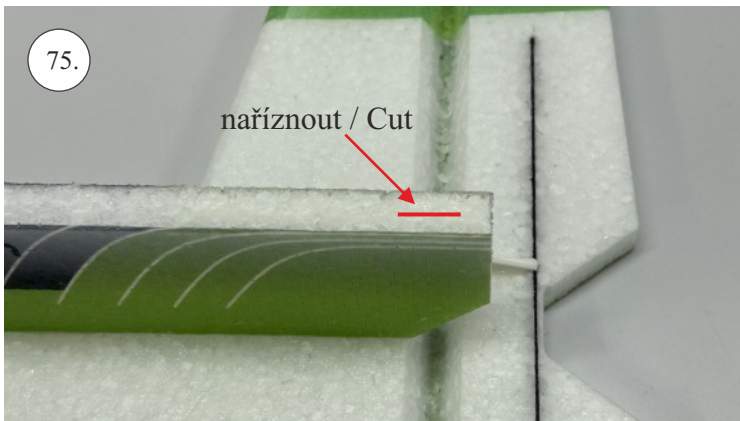

min. 10mm!

..... 100mm ... 2x (2pcs)

(125) mm ... 1x (1pcs)

We wish you many happy flying hours with your Flash CL
RC Factory team