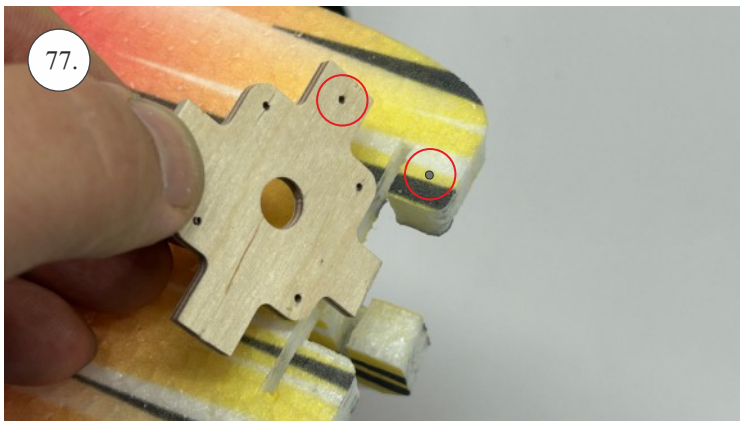

min. 10mm!

..... 100mm ... 2x (2pcs)

(125) mm ... 1x (1pcs)

We wish you many happy flying hours with your Flash CL
RC Factory team