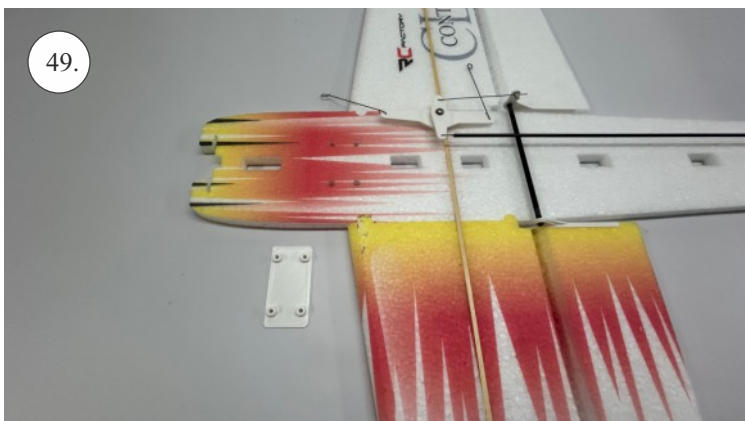

min. 10mm!

..... 100mm ... 2x (2pcs)

(125) mm ... 1x (1pcs)

We wish you many happy flying hours with your Flash CL
RC Factory team