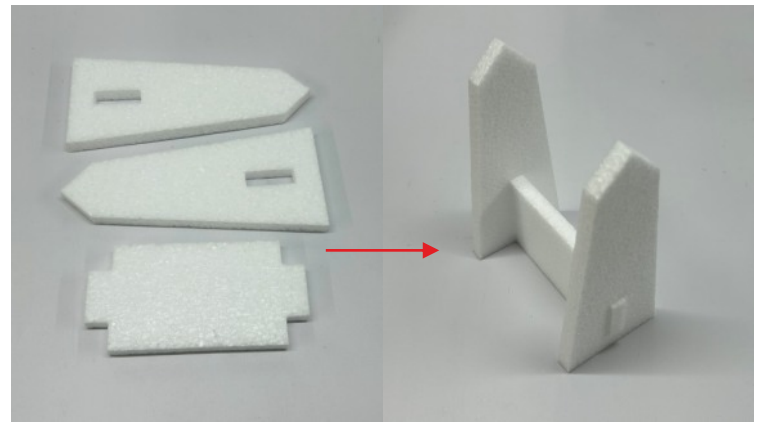

min. 10mm!

..... 100mm ... 2x (2pcs)

(125) mm ... 1x (1pcs)

We wish you many happy flying hours with your Flash CL
RC Factory team