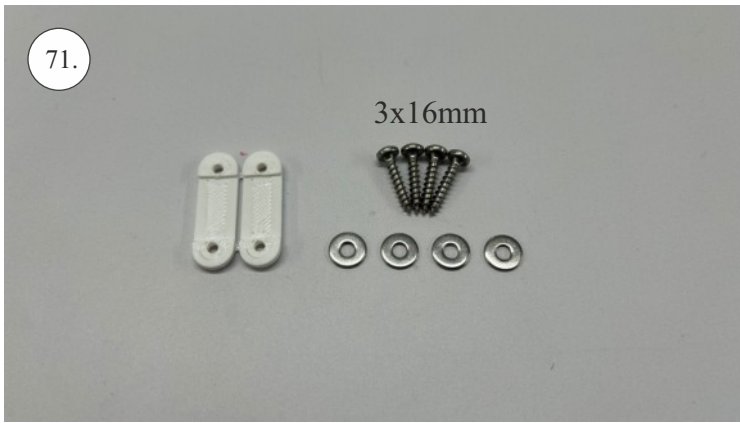

miska

suchý zip i na timer

lámací nůž

M 1:1

40mm ... 2x (2pcs)
80mm ... 1x (1pcs)
100mm ... 2x (2pcs)
125mm ... 1x (1pcs)
485mm

40mm ... 1x (1pcs)

40mm ... 1x (1pcs)

80mm ... 1x (1pcs)

min. 10mm!

..... 100mm ... 2x (2pcs)

(125) mm ... 1x (1pcs)

We wish you many happy flying hours with your Flash CL
RC Factory team