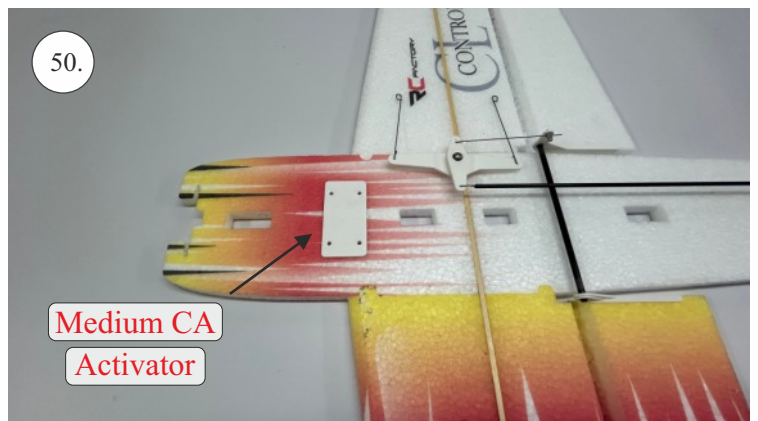

min. 10mm!

..... 100mm ... 2x (2pcs)

(125) mm ... 1x (1pcs)

We wish you many happy flying hours with your Flash CL
RC Factory team