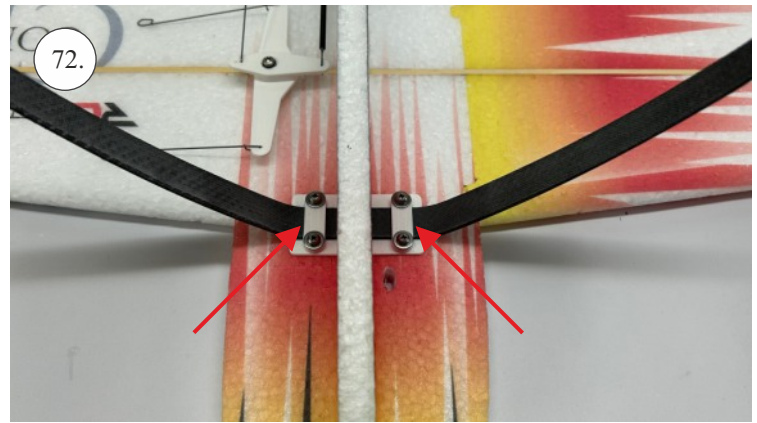

min. 10mm!

..... 100mm ... 2x (2pcs)

(125) mm ... 1x (1pcs)

We wish you many happy flying hours with your Flash CL
RC Factory team