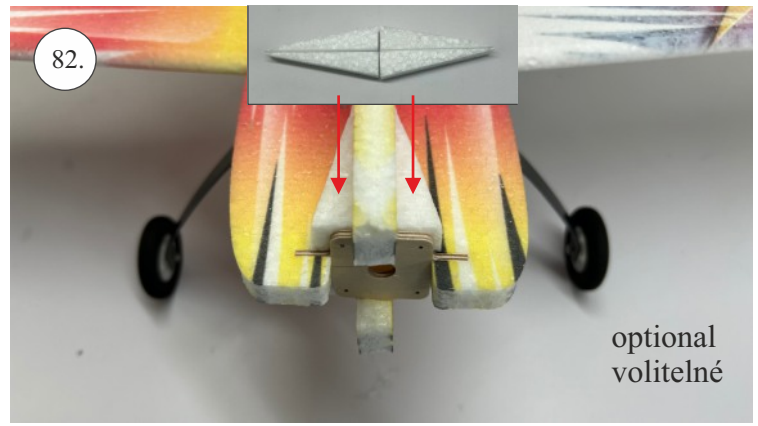

min. 10mm!

..... 100mm ... 2x (2pcs)

(125) mm ... 1x (1pcs)

We wish you many happy flying hours with your Flash CL
RC Factory team