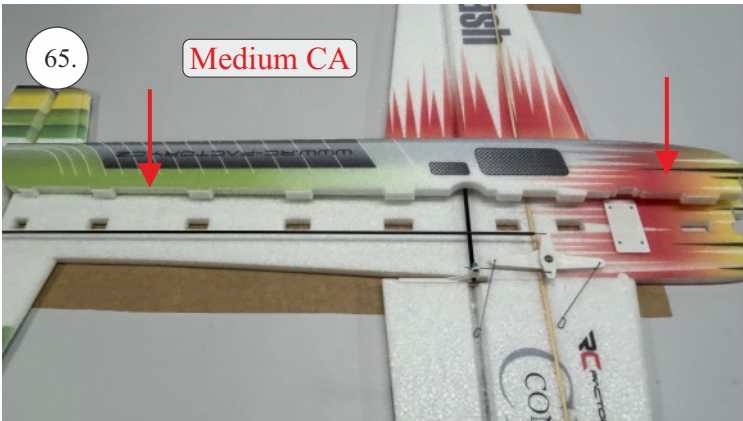

min. 10mm!

..... 100mm ... 2x (2pcs)

(125) mm ... 1x (1pcs)

We wish you many happy flying hours with your Flash CL
RC Factory team