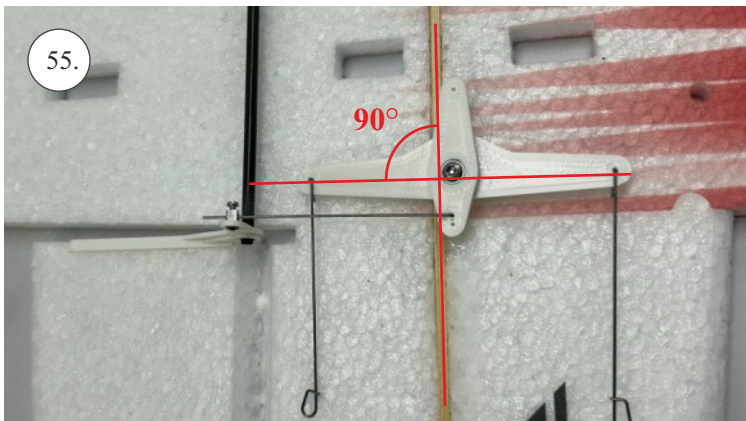

min. 10mm!

..... 100mm ... 2x (2pcs)

(125) mm ... 1x (1pcs)

We wish you many happy flying hours with your Flash CL
RC Factory team