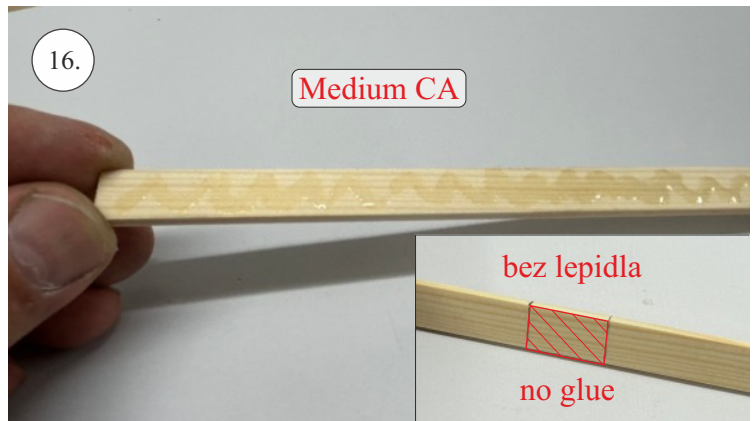

min. 10mm!

..... 100mm ... 2x (2pcs)

(125) mm ... 1x (1pcs)

We wish you many happy flying hours with your Flash CL
RC Factory team