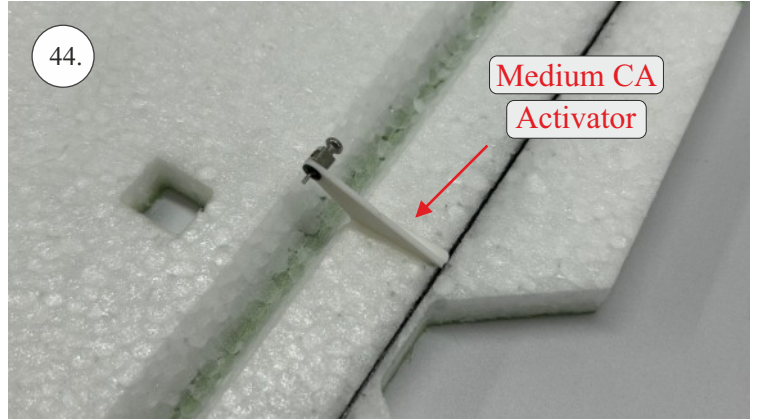

min. 10mm!

..... 100mm ... 2x (2pcs)

(125) mm ... 1x (1pcs)

We wish you many happy flying hours with your Flash CL
RC Factory team