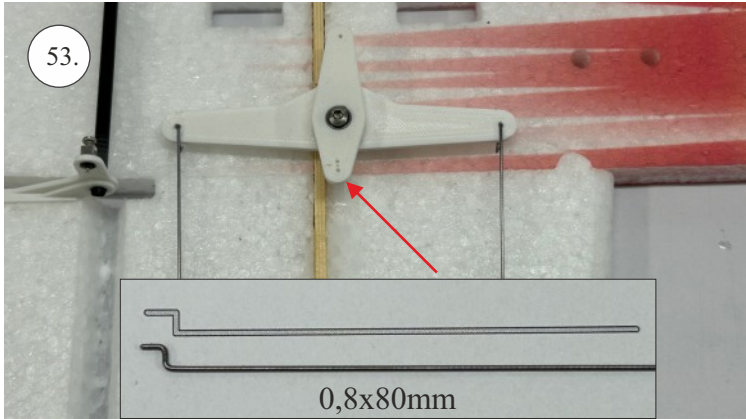

min. 10mm!

..... 100mm ... 2x (2pcs)

(125) mm ... 1x (1pcs)

We wish you many happy flying hours with your Flash CL
RC Factory team