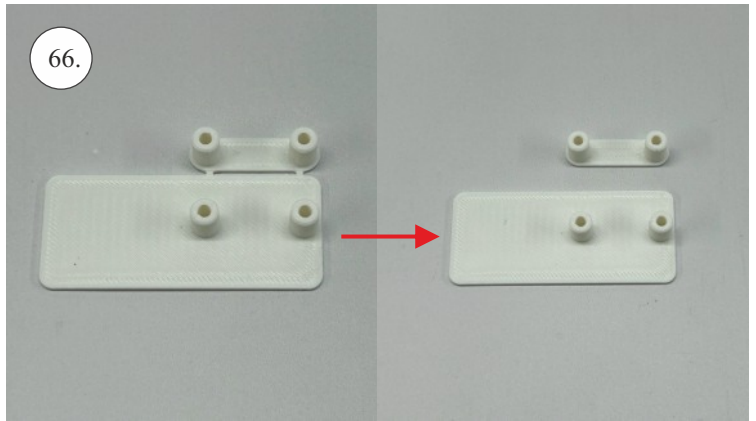

min. 10mm!

..... 100mm ... 2x (2pcs)

(125) mm ... 1x (1pcs)

We wish you many happy flying hours with your Flash CL
RC Factory team