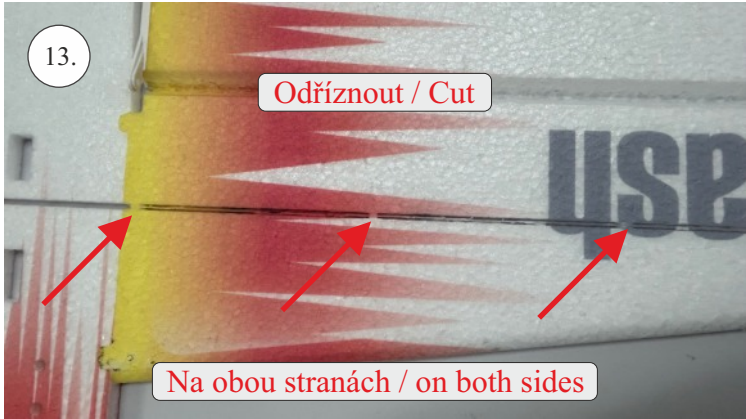

min. 10mm!

..... 100mm ... 2x (2pcs)

(125) mm ... 1x (1pcs)

We wish you many happy flying hours with your Flash CL
RC Factory team