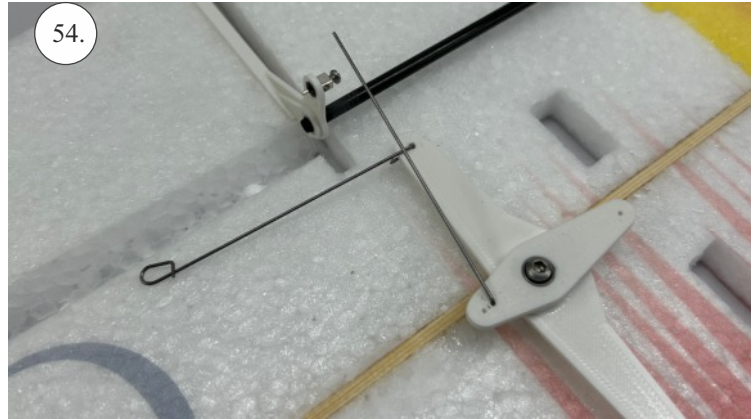

min. 10mm!

..... 100mm ... 2x (2pcs)

(125) mm ... 1x (1pcs)

We wish you many happy flying hours with your Flash CL
RC Factory team