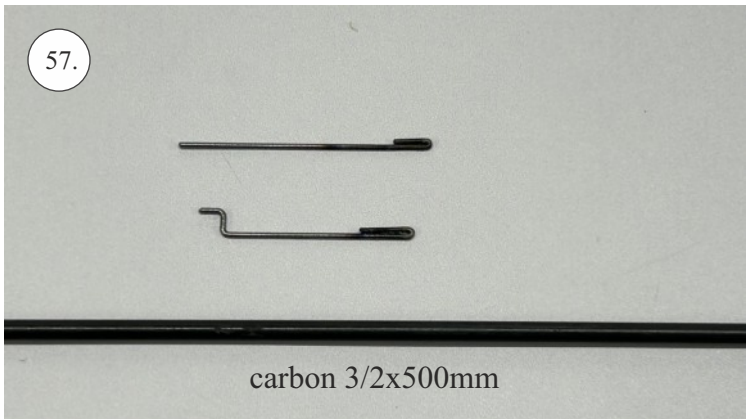

miska

suchý zip i na timer

lámací nůž

M 1:1

40mm ... 2x (2pcs)
80mm ... 1x (1pcs)
100mm ... 2x (2pcs)
125mm ... 1x (1pcs)
485mm

40mm ... 1x (1pcs)

40mm ... 1x (1pcs)

80mm ... 1x (1pcs)

min. 10mm!

..... 100mm ... 2x (2pcs)

(125) mm ... 1x (1pcs)

We wish you many happy flying hours with your Flash CL
RC Factory team