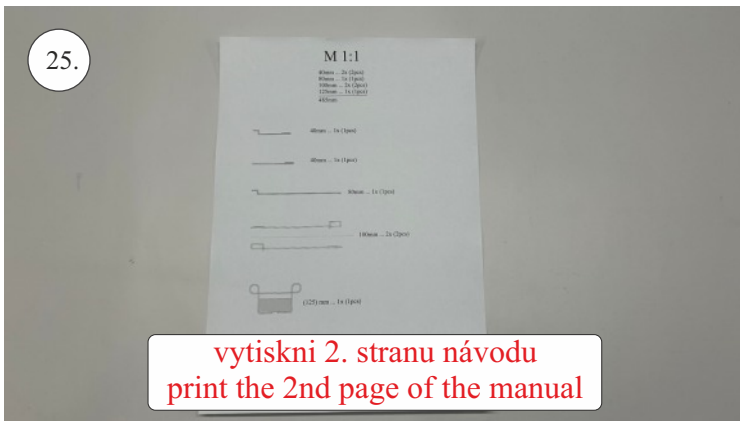

min. 10mm!

..... 100mm ... 2x (2pcs)

(125) mm ... 1x (1pcs)

We wish you many happy flying hours with your Flash CL
RC Factory team