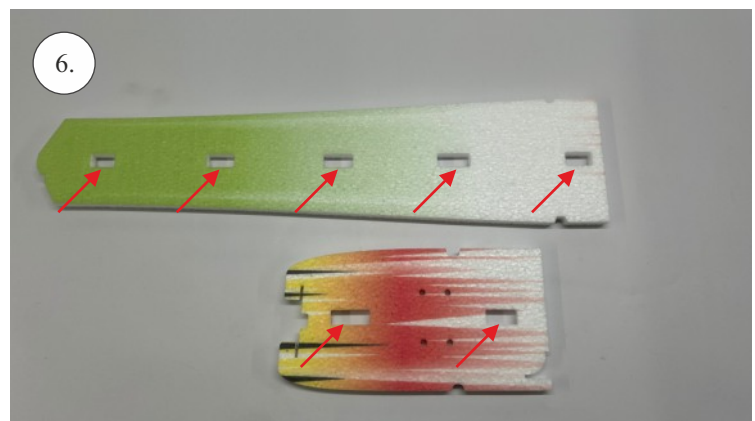

miska

suchý zip i na timer

lámací nůž

M 1:1

40mm ... 2x (2pcs)
80mm ... 1x (1pcs)
100mm ... 2x (2pcs)
125mm ... 1x (1pcs)
485mm

40mm ... 1x (1pcs)

40mm ... 1x (1pcs)

80mm ... 1x (1pcs)

min. 10mm!

..... 100mm ... 2x (2pcs)

(125) mm ... 1x (1pcs)

We wish you many happy flying hours with your Flash CL
RC Factory team