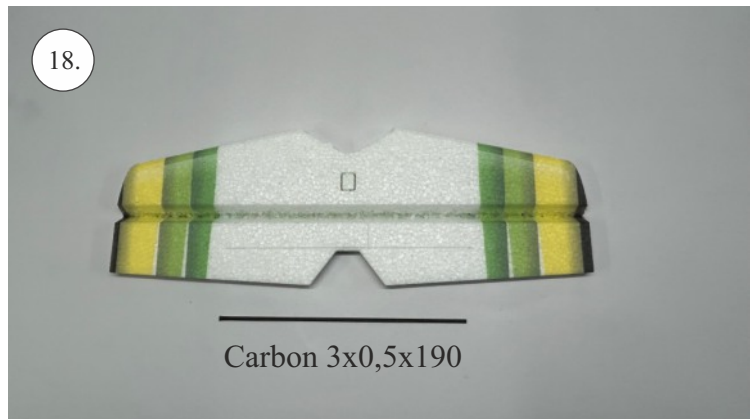

min. 10mm!

..... 100mm ... 2x (2pcs)

(125) mm ... 1x (1pcs)

We wish you many happy flying hours with your Flash CL
RC Factory team