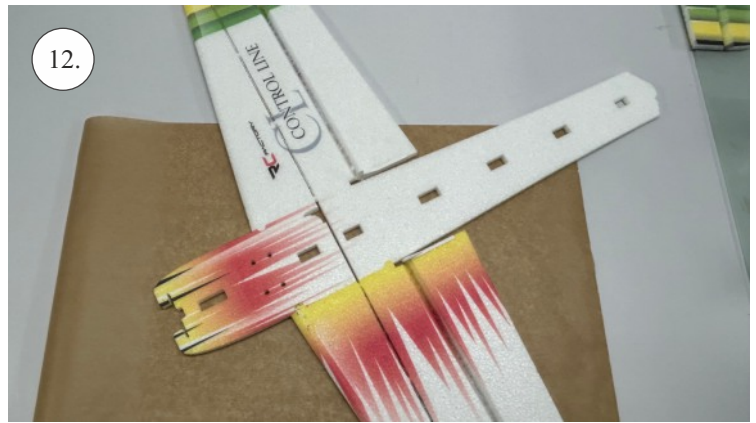

FLASH CL

The spirit of control line

Doporučujeme:

motor: 2212/1000kv

vrtule: 9x4,6

regulátor: 15A

baterky: 3s 850mAh

timer/přijímač

min. 10mm!

..... 100mm ... 2x (2pcs)

(125) mm ... 1x (1pcs)

We wish you many happy flying hours with your Flash CL
RC Factory team