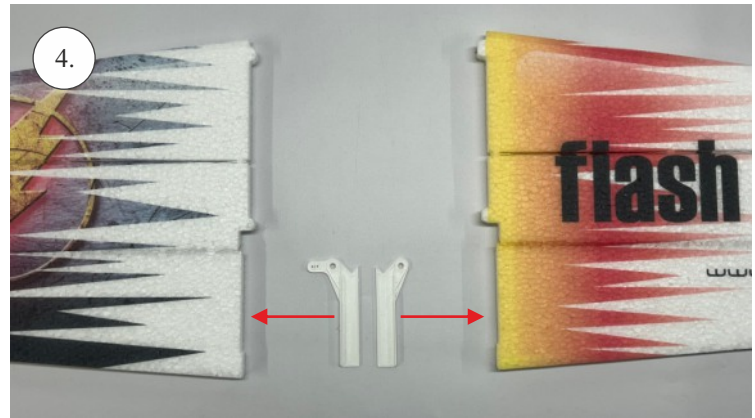

miska

suchý zip i na timer

lámací nůž

M 1:1

40mm ... 2x (2pcs)
80mm ... 1x (1pcs)
100mm ... 2x (2pcs)
125mm ... 1x (1pcs)
485mm

40mm ... 1x (1pcs)

40mm ... 1x (1pcs)

80mm ... 1x (1pcs)

min. 10mm!

..... 100mm ... 2x (2pcs)

(125) mm ... 1x (1pcs)

We wish you many happy flying hours with your Flash CL
RC Factory team