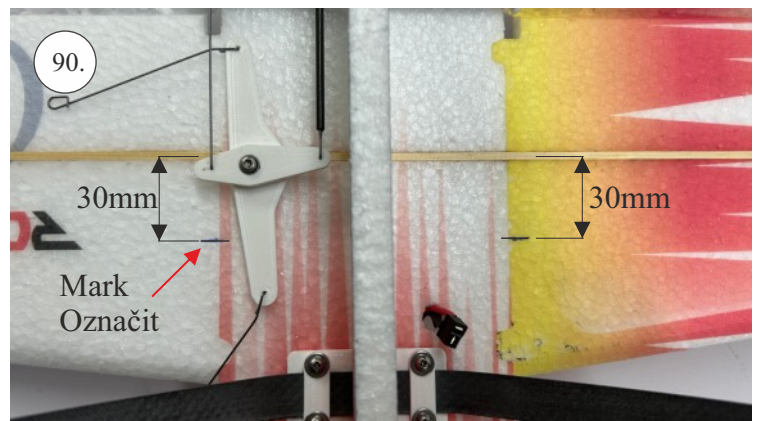

min. 10mm!

..... 100mm ... 2x (2pcs)

(125) mm ... 1x (1pcs)

We wish you many happy flying hours with your Flash CL
RC Factory team