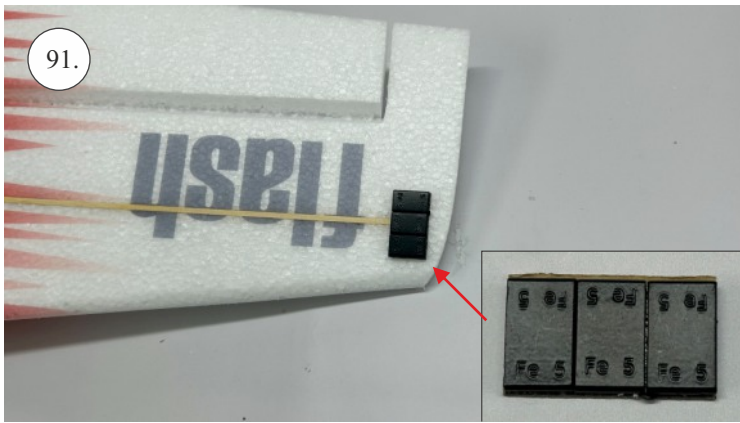

FLASH CL

The spirit of control line

Doporučujeme:

motor: 2212/1000kv

vrtule: 9x4,6

regulátor: 15A

baterky: 3s 850mAh

timer/přijímač

min. 10mm!

..... 100mm ... 2x (2pcs)

(125) mm ... 1x (1pcs)

We wish you many happy flying hours with your Flash CL
RC Factory team