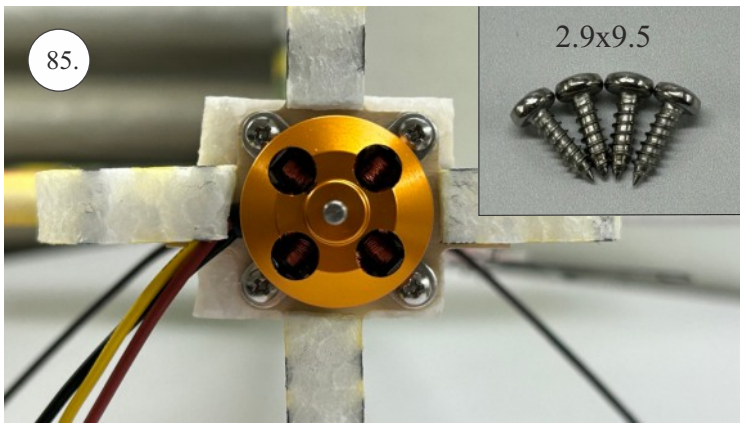

min. 10mm!

..... 100mm ... 2x (2pcs)

(125) mm ... 1x (1pcs)

We wish you many happy flying hours with your Flash CL
RC Factory team