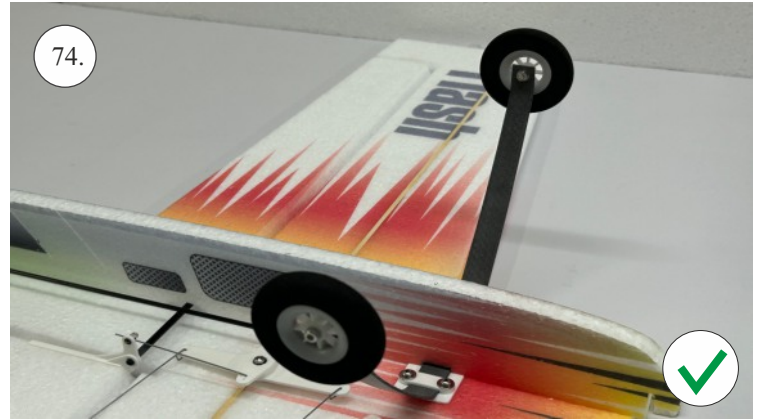

min. 10mm!

..... 100mm ... 2x (2pcs)

(125) mm ... 1x (1pcs)

We wish you many happy flying hours with your Flash CL
RC Factory team