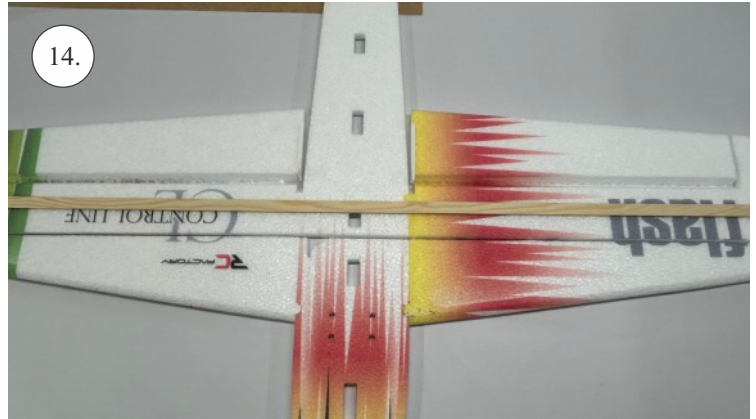

min. 10mm!

..... 100mm ... 2x (2pcs)

(125) mm ... 1x (1pcs)

We wish you many happy flying hours with your Flash CL
RC Factory team