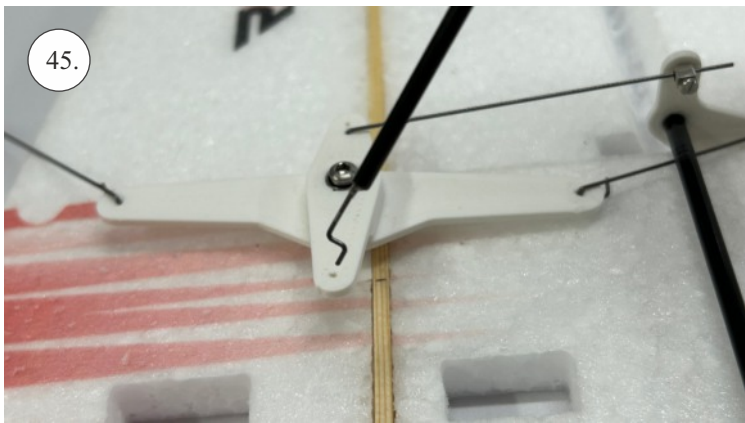

min. 10mm!

..... 100mm ... 2x (2pcs)

(125) mm ... 1x (1pcs)

We wish you many happy flying hours with your Flash CL
RC Factory team