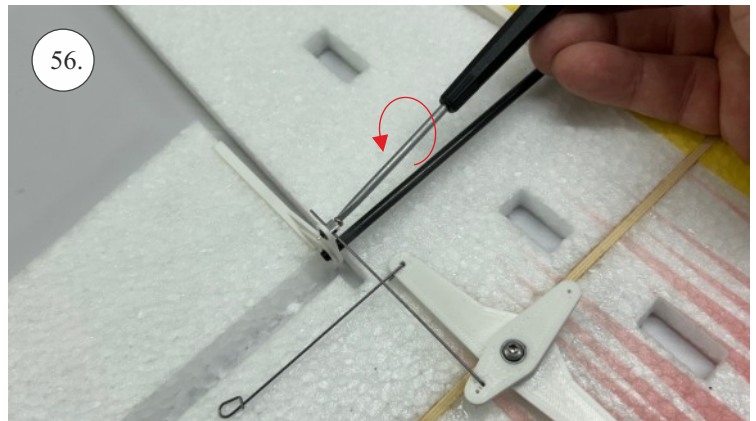

min. 10mm!

..... 100mm ... 2x (2pcs)

(125) mm ... 1x (1pcs)

We wish you many happy flying hours with your Flash CL
RC Factory team