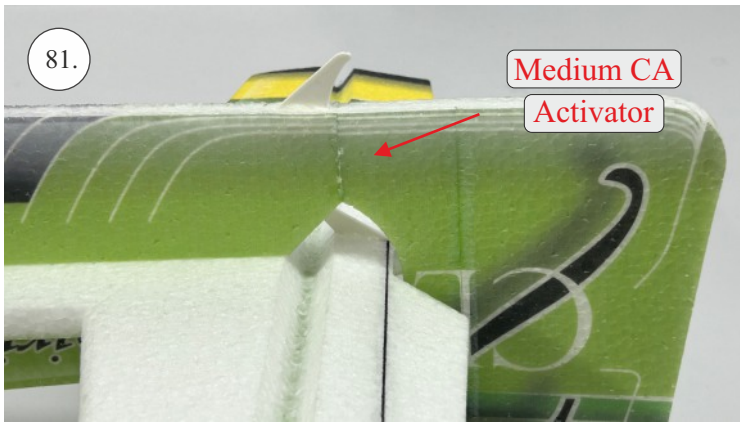

min. 10mm!

..... 100mm ... 2x (2pcs)

(125) mm ... 1x (1pcs)

We wish you many happy flying hours with your Flash CL
RC Factory team