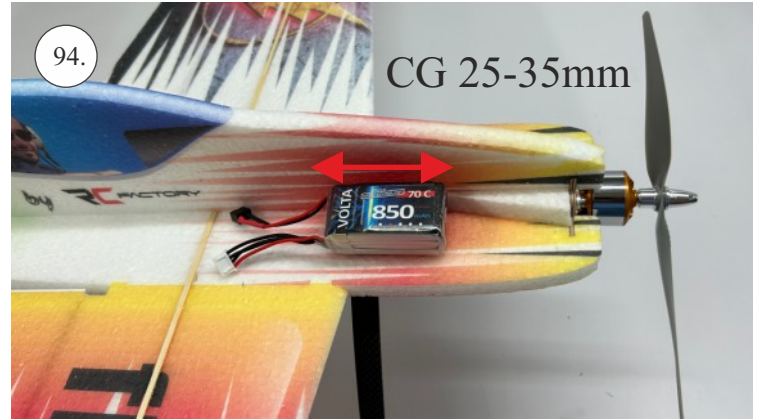

min. 10mm!

..... 100mm ... 2x (2pcs)

(125) mm ... 1x (1pcs)

We wish you many happy flying hours with your Flash CL
RC Factory team