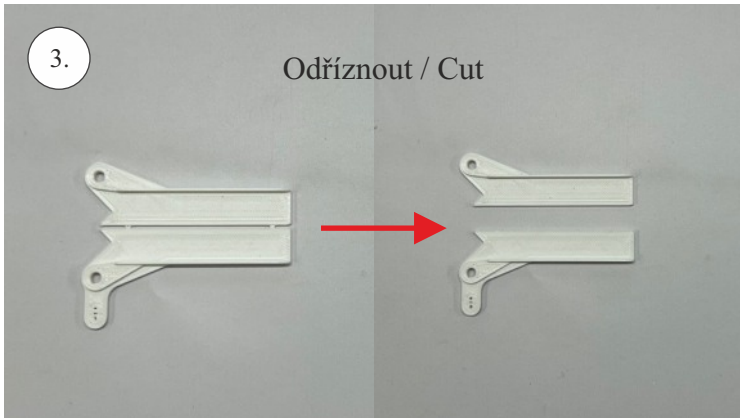

miska

suchý zip i na timer

lámací nůž

M 1:1

40mm ... 2x (2pcs)
80mm ... 1x (1pcs)
100mm ... 2x (2pcs)
125mm ... 1x (1pcs)
485mm

40mm ... 1x (1pcs)

40mm ... 1x (1pcs)

80mm ... 1x (1pcs)

min. 10mm!

..... 100mm ... 2x (2pcs)

(125) mm ... 1x (1pcs)

We wish you many happy flying hours with your Flash CL
RC Factory team