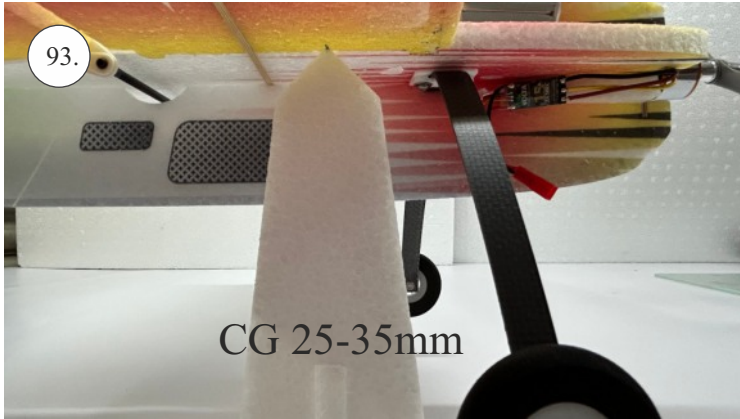

min. 10mm!

..... 100mm ... 2x (2pcs)

(125) mm ... 1x (1pcs)

We wish you many happy flying hours with your Flash CL
RC Factory team