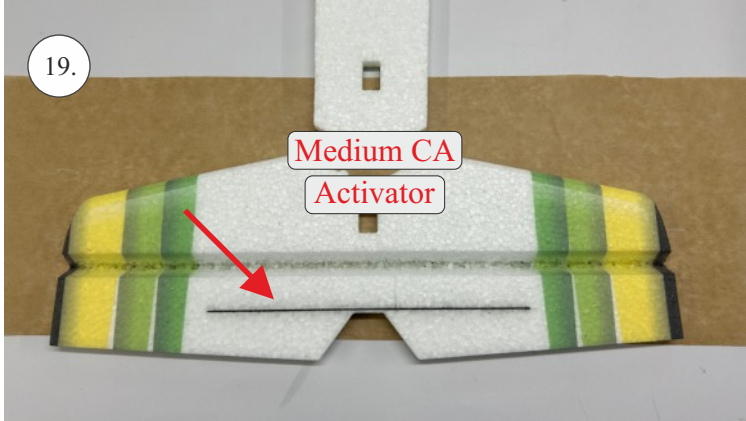

min. 10mm!

..... 100mm ... 2x (2pcs)

(125) mm ... 1x (1pcs)

We wish you many happy flying hours with your Flash CL
RC Factory team