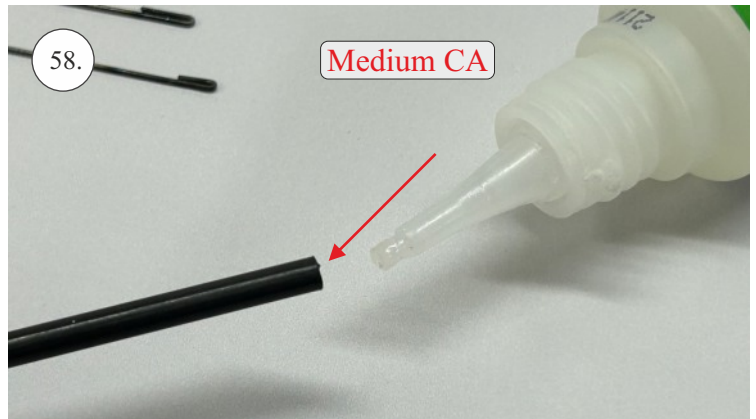

min. 10mm!

..... 100mm ... 2x (2pcs)

(125) mm ... 1x (1pcs)

We wish you many happy flying hours with your Flash CL
RC Factory team