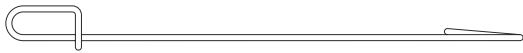

miska

suchý zip i na timer

lámací nůž

M 1:1

40mm ... 2x (2pcs)
80mm ... 1x (1pcs)
100mm ... 2x (2pcs)
125mm ... 1x (1pcs)
485mm

40mm ... 1x (1pcs)

40mm ... 1x (1pcs)

80mm ... 1x (1pcs)

min. 10mm!

..... 100mm ... 2x (2pcs)

(125) mm ... 1x (1pcs)

We wish you many happy flying hours with your Flash CL
RC Factory team