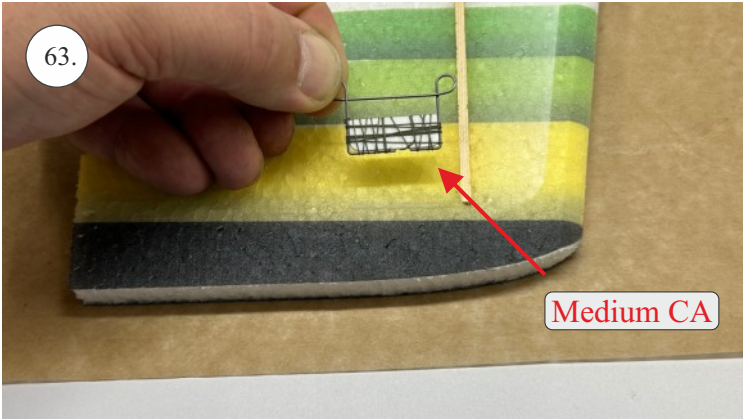

min. 10mm!

..... 100mm ... 2x (2pcs)

(125) mm ... 1x (1pcs)

We wish you many happy flying hours with your Flash CL
RC Factory team