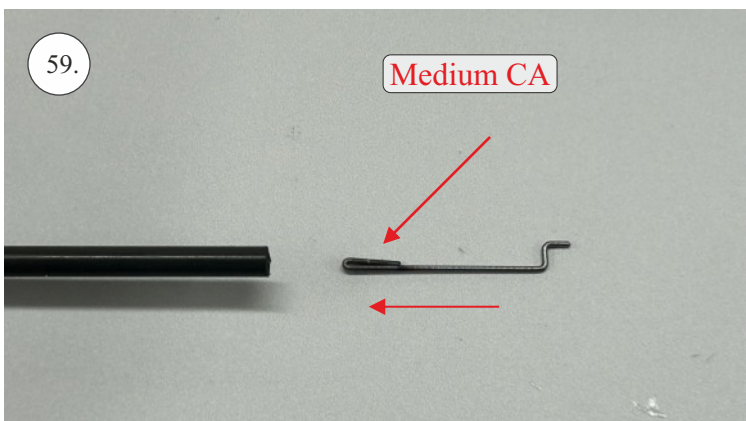

miska

suchý zip i na timer

lámací nůž

M 1:1

40mm ... 2x (2pcs)
80mm ... 1x (1pcs)
100mm ... 2x (2pcs)
125mm ... 1x (1pcs)
485mm

40mm ... 1x (1pcs)

40mm ... 1x (1pcs)

80mm ... 1x (1pcs)

min. 10mm!

..... 100mm ... 2x (2pcs)

(125) mm ... 1x (1pcs)

We wish you many happy flying hours with your Flash CL
RC Factory team