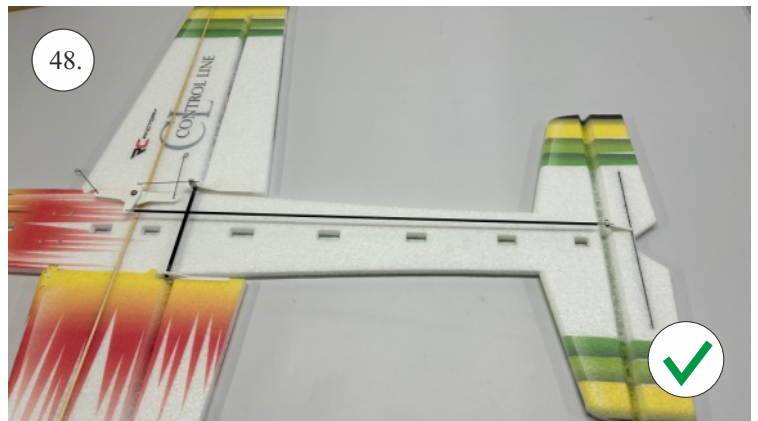

FLASH CL

The spirit of control line

Doporučujeme:

motor: 2212/1000kv

vrtule: 9x4,6

regulátor: 15A

baterky: 3s 850mAh

timer/přijímač

min. 10mm!

..... 100mm ... 2x (2pcs)

(125) mm ... 1x (1pcs)

We wish you many happy flying hours with your Flash CL
RC Factory team