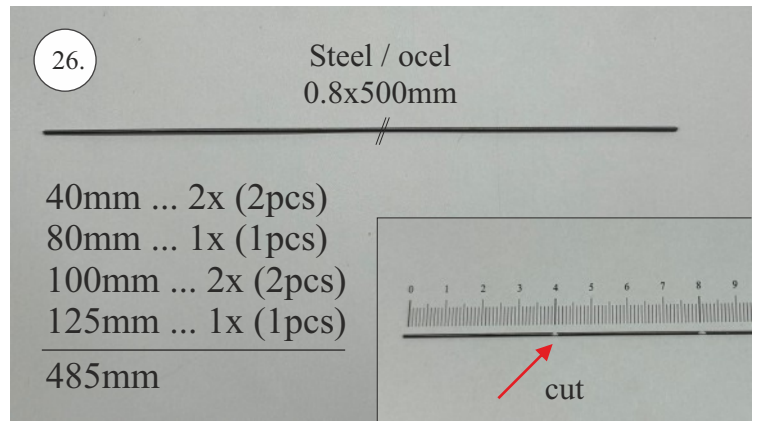

min. 10mm!

..... 100mm ... 2x (2pcs)

(125) mm ... 1x (1pcs)

We wish you many happy flying hours with your Flash CL
RC Factory team