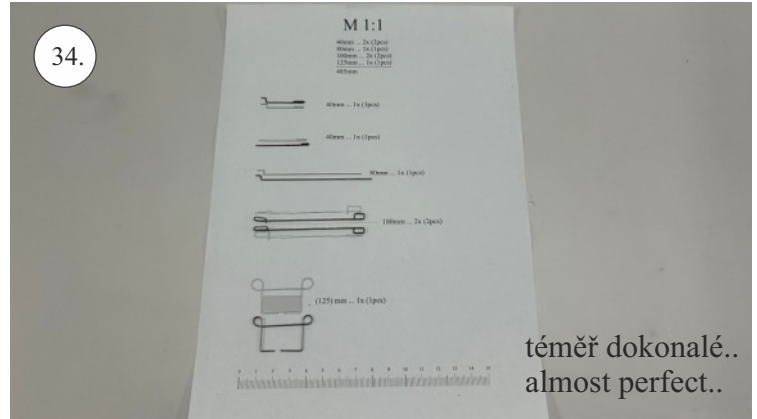

miska

suchý zip i na timer

lámací nůž

M 1:1

40mm ... 2x (2pcs)
80mm ... 1x (1pcs)
100mm ... 2x (2pcs)
125mm ... 1x (1pcs)
485mm

40mm ... 1x (1pcs)

40mm ... 1x (1pcs)

80mm ... 1x (1pcs)

min. 10mm!

..... 100mm ... 2x (2pcs)

(125) mm ... 1x (1pcs)

We wish you many happy flying hours with your Flash CL
RC Factory team