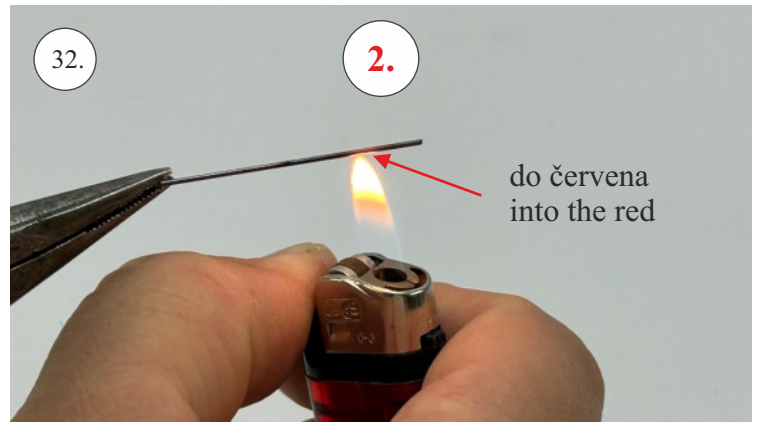

min. 10mm!

..... 100mm ... 2x (2pcs)

(125) mm ... 1x (1pcs)

We wish you many happy flying hours with your Flash CL
RC Factory team