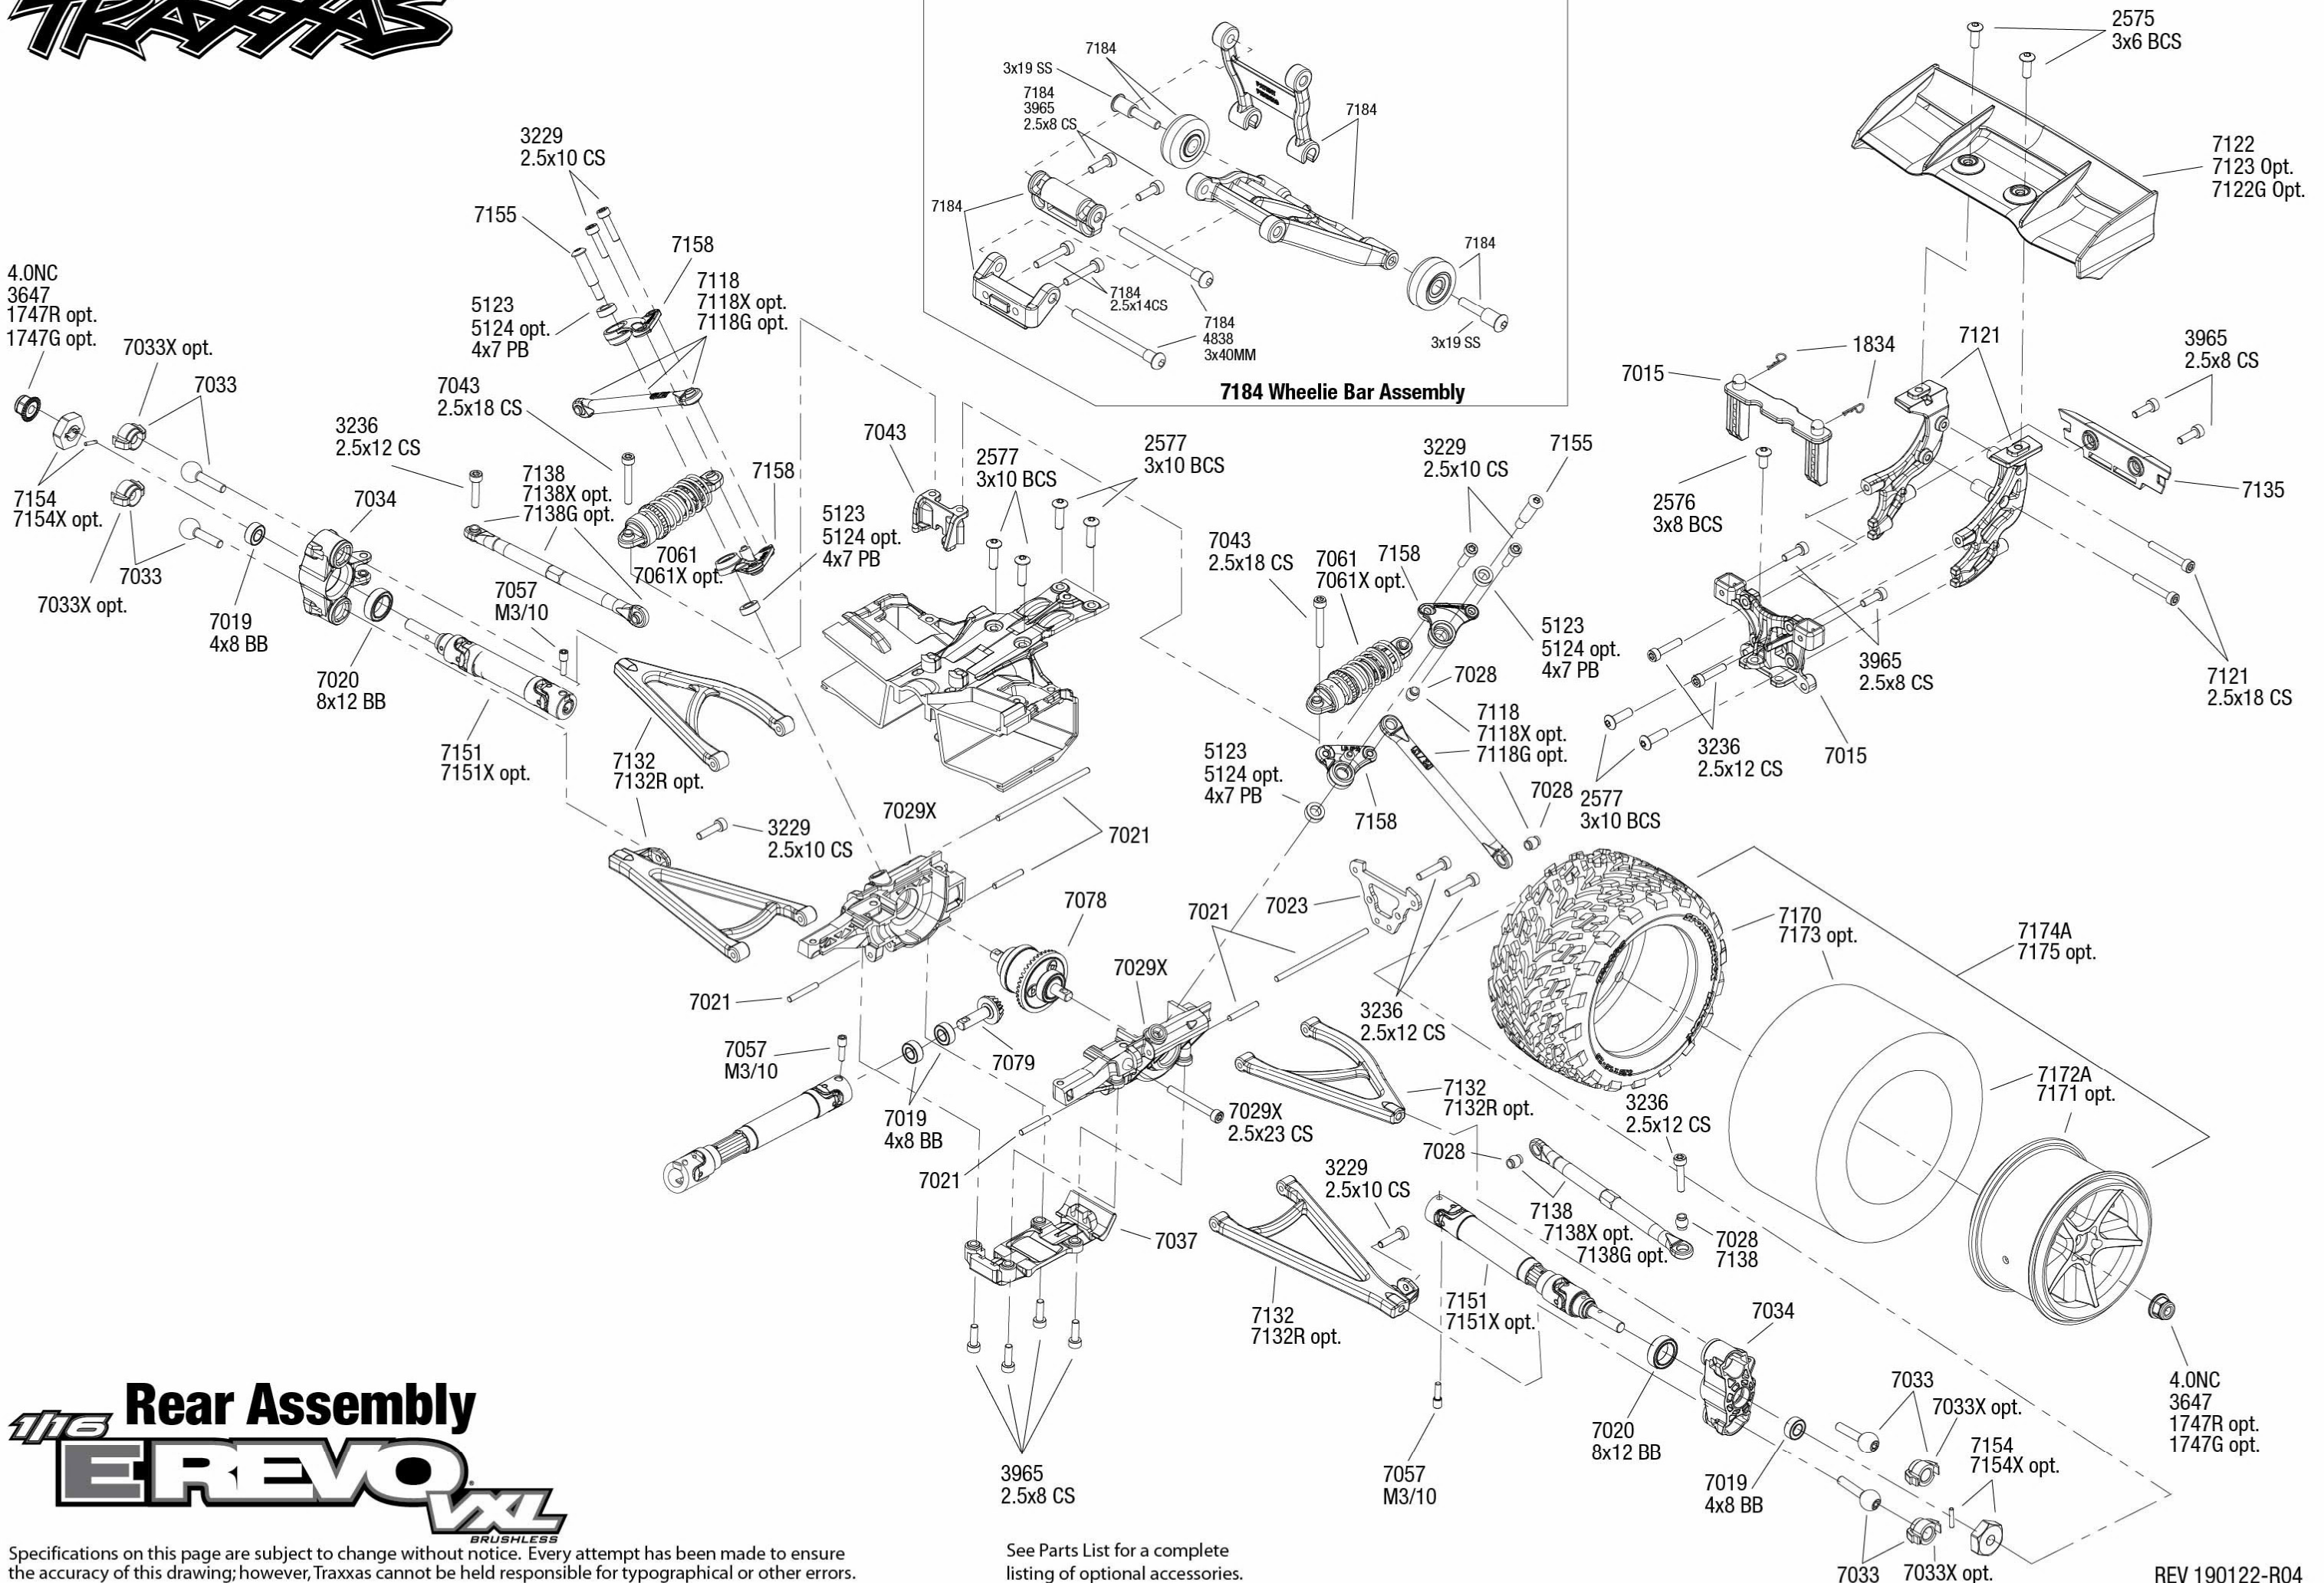

# 1/16 EREVO XL BRUSHLESS Transmission Assembly

See Parts List for a complete listing of optional accessories.

# 1/16 Rear Assembly EREVO XL BRUSHLESS

Specifications on this page are subject to change without notice. Every attempt has been made to ensure the accuracy of this drawing; however, Traxxas cannot be held responsible for typographical or other errors.