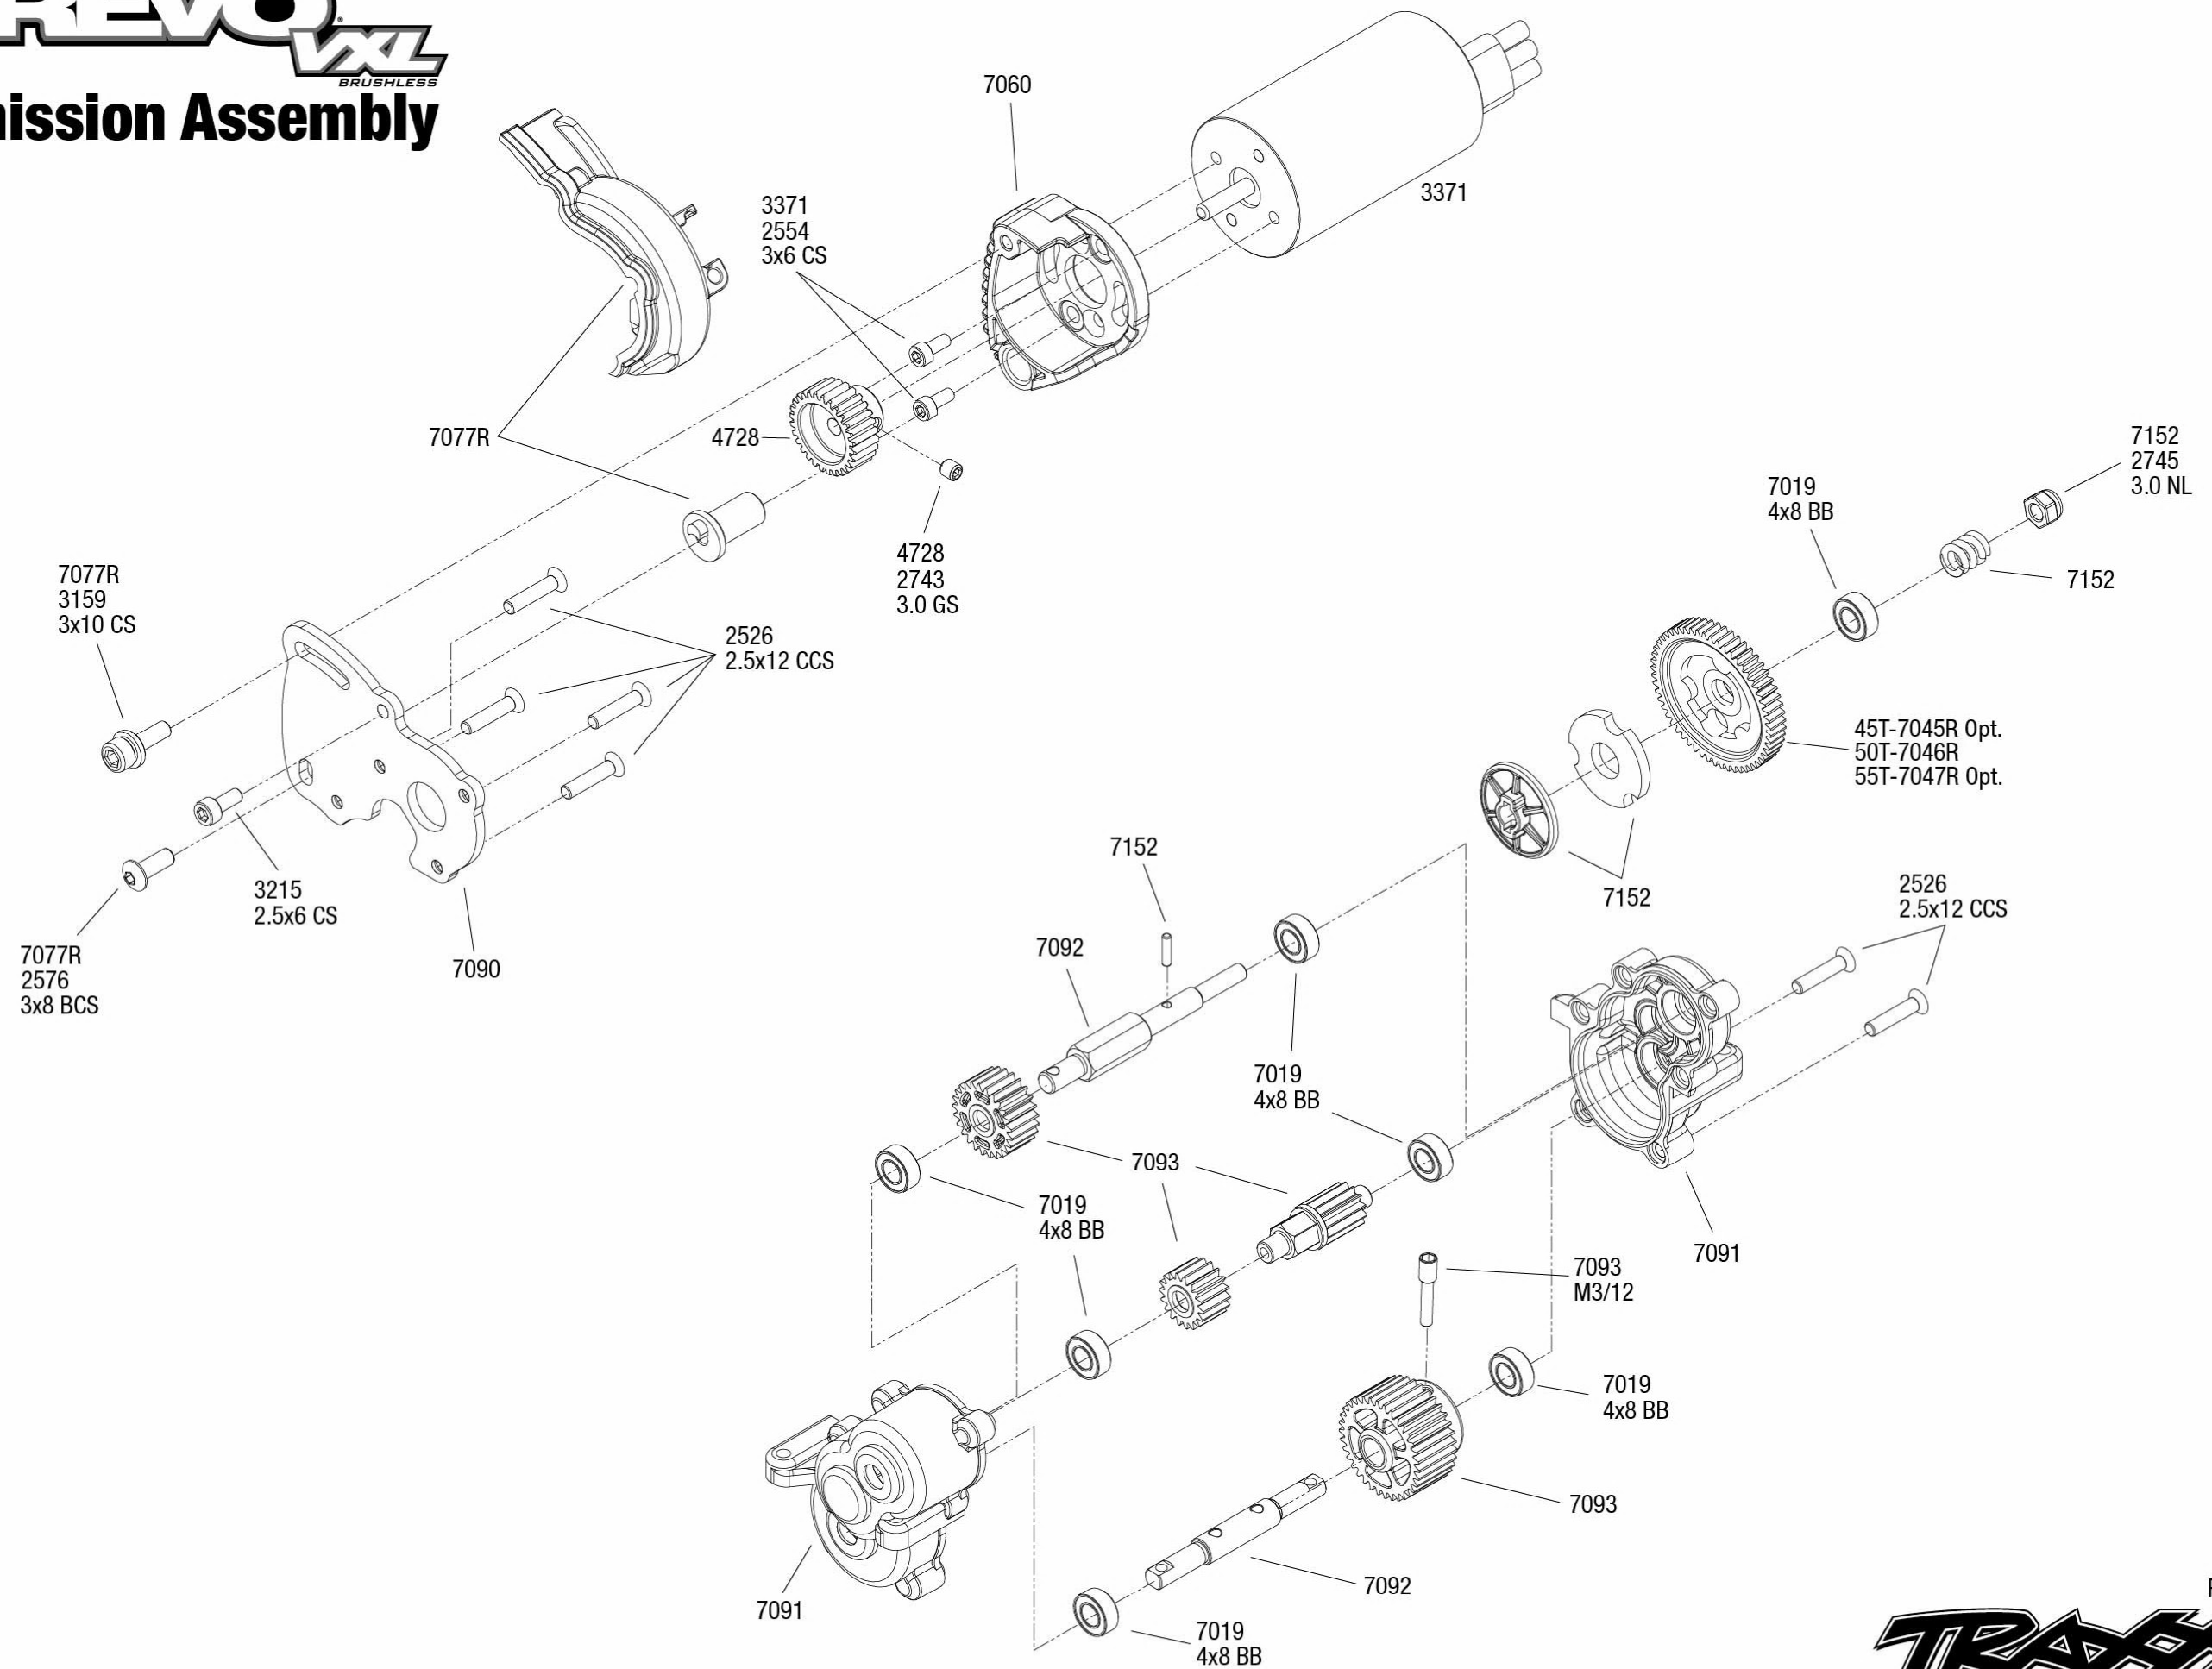

**1/16 Driveshaft Assembly**  
**EREVO**  
 BRUSHLESS

Specifications on this page are subject to change without notice. Every attempt has been made to ensure the accuracy of this drawing; however, Traxxas cannot be held responsible for typographical or other errors. See Parts List for a complete listing of optional accessories.

**1/16**  
**EREVO<sup>XL</sup>**  
**Chassis Assembly**  
BRUSHLESS

Specifications on this page are subject to change without notice. Every attempt has been made to ensure the accuracy of this drawing; however, Traxxas cannot be held responsible for typographical or other errors.

# 1/16 EREVO XL BRUSHLESS Transmission Assembly

See Parts List for a complete listing of optional accessories.