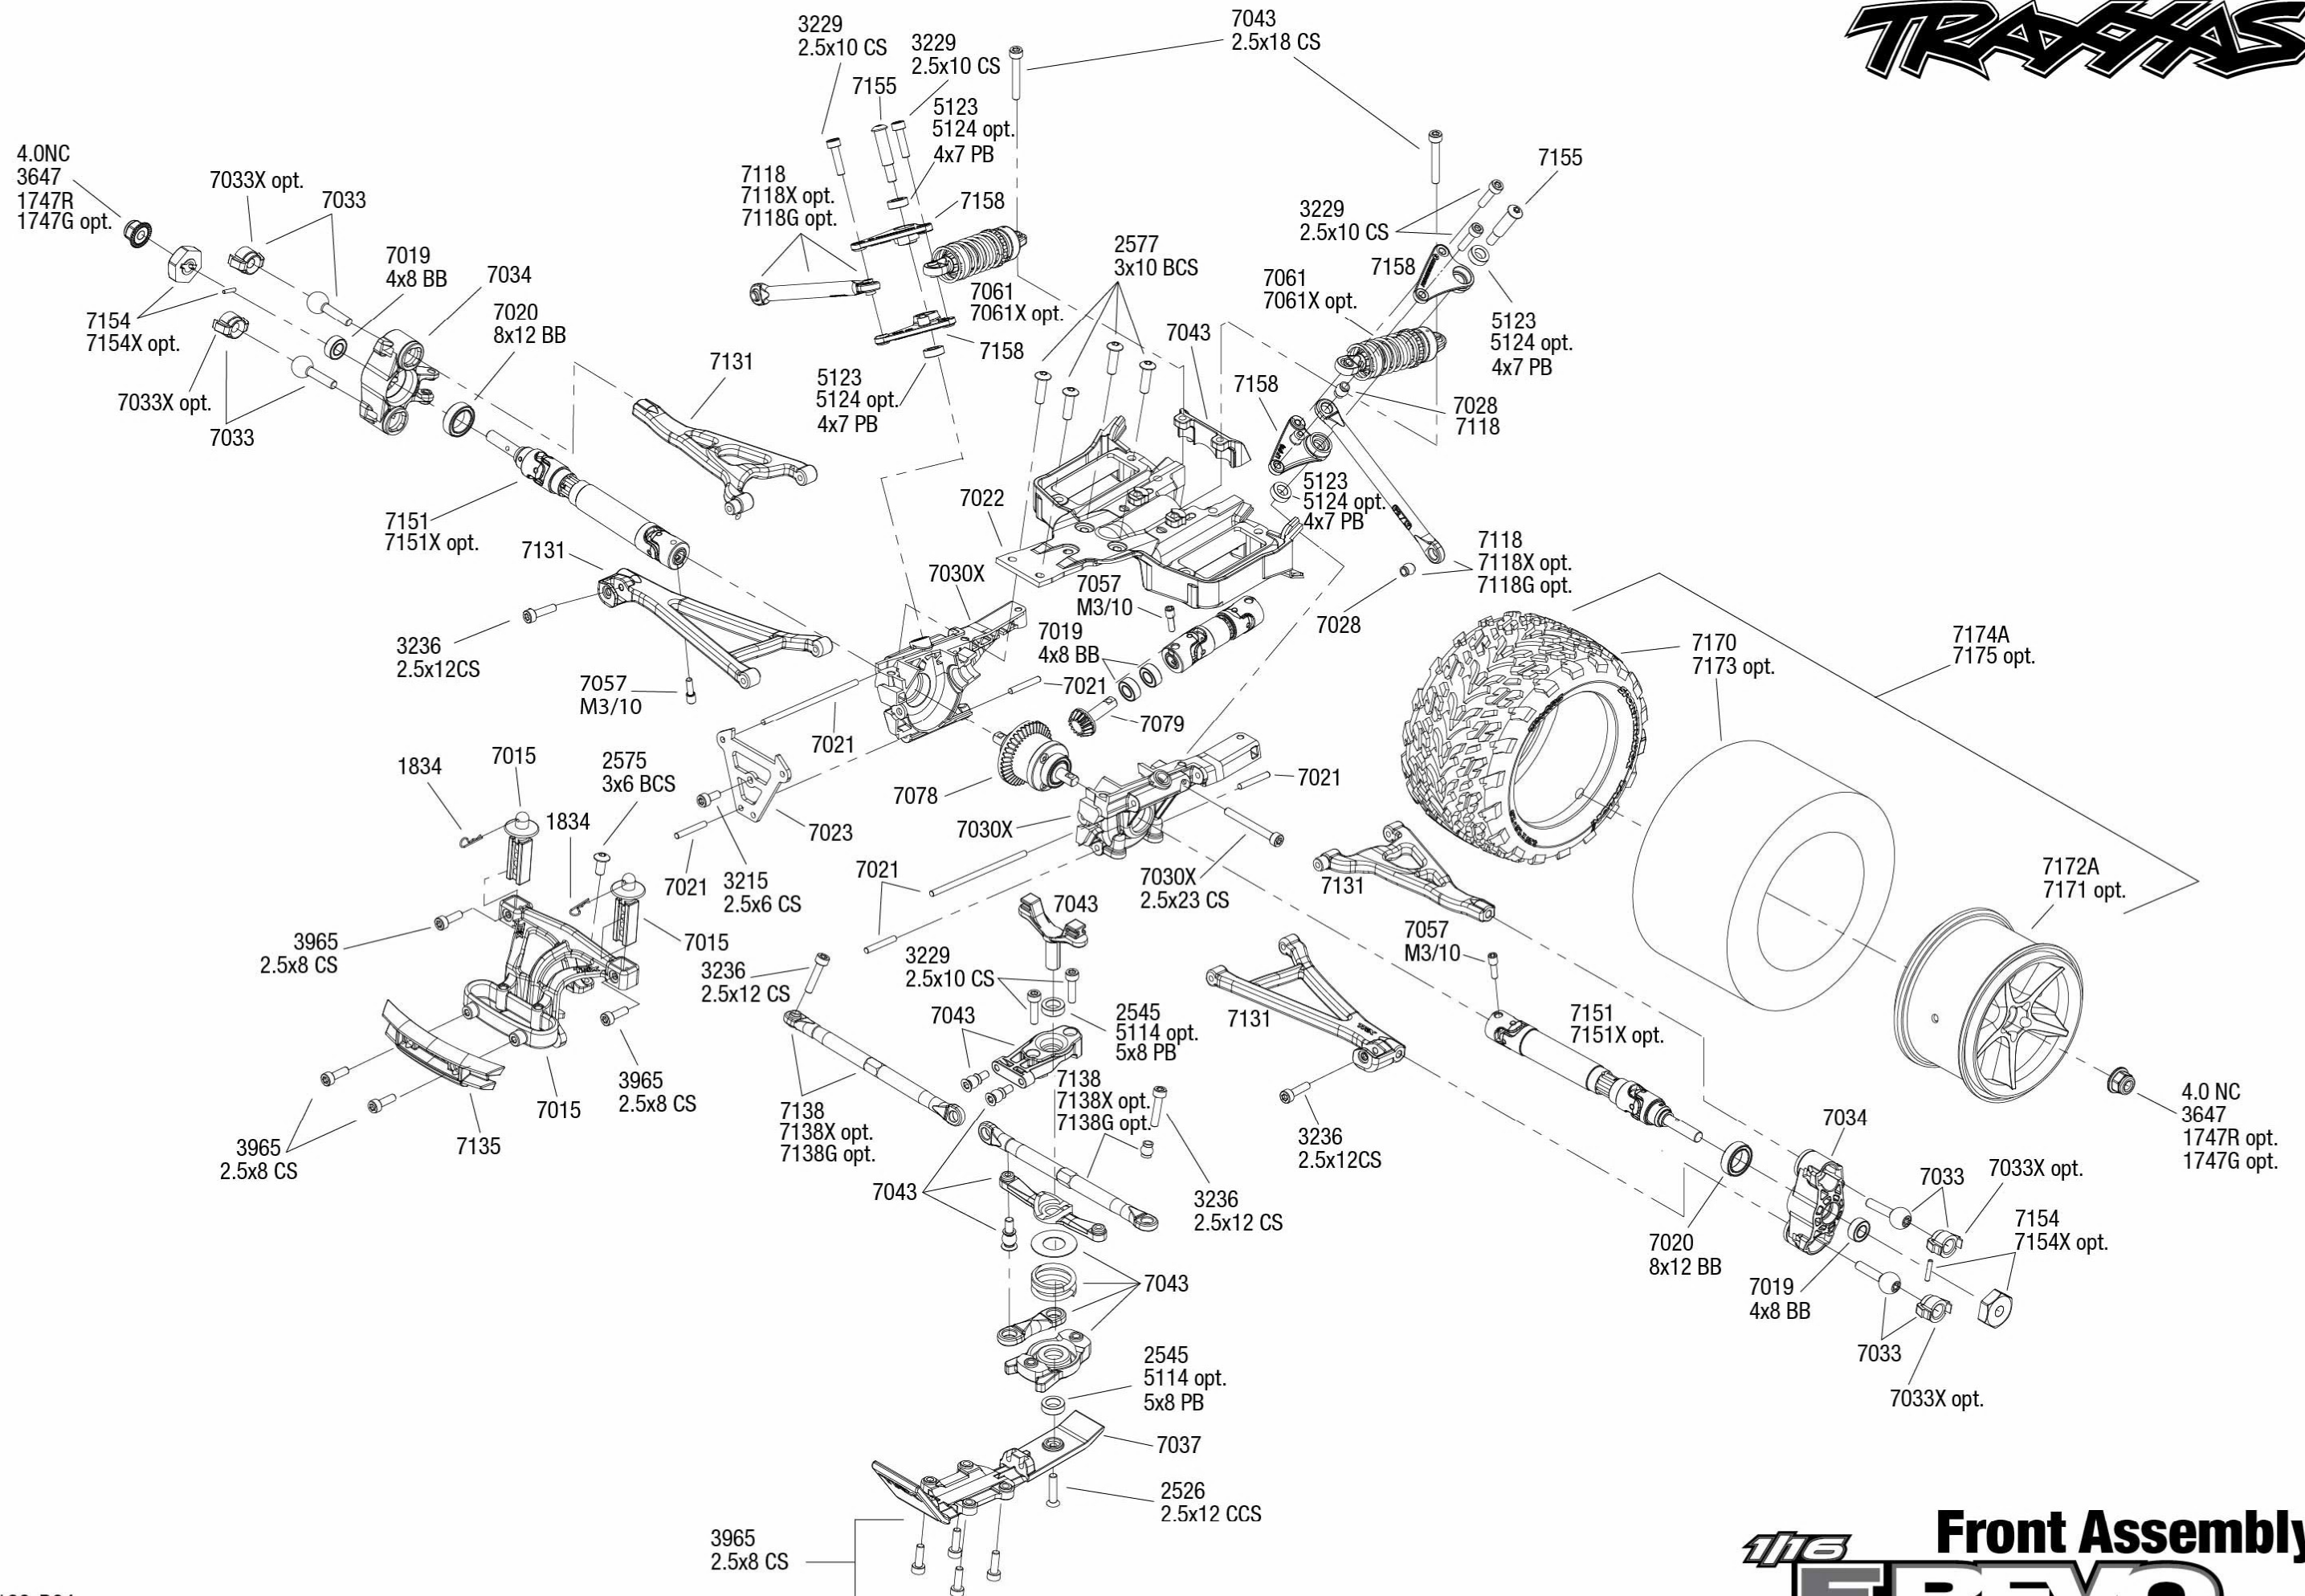

REV 190122-R04
Specifications on this page are subject to change without notice. Every attempt has been made to ensure the accuracy of this drawing; however, Traxxas cannot be held responsible for typographical or other errors.

See Parts List for a complete listing of optional accessories.