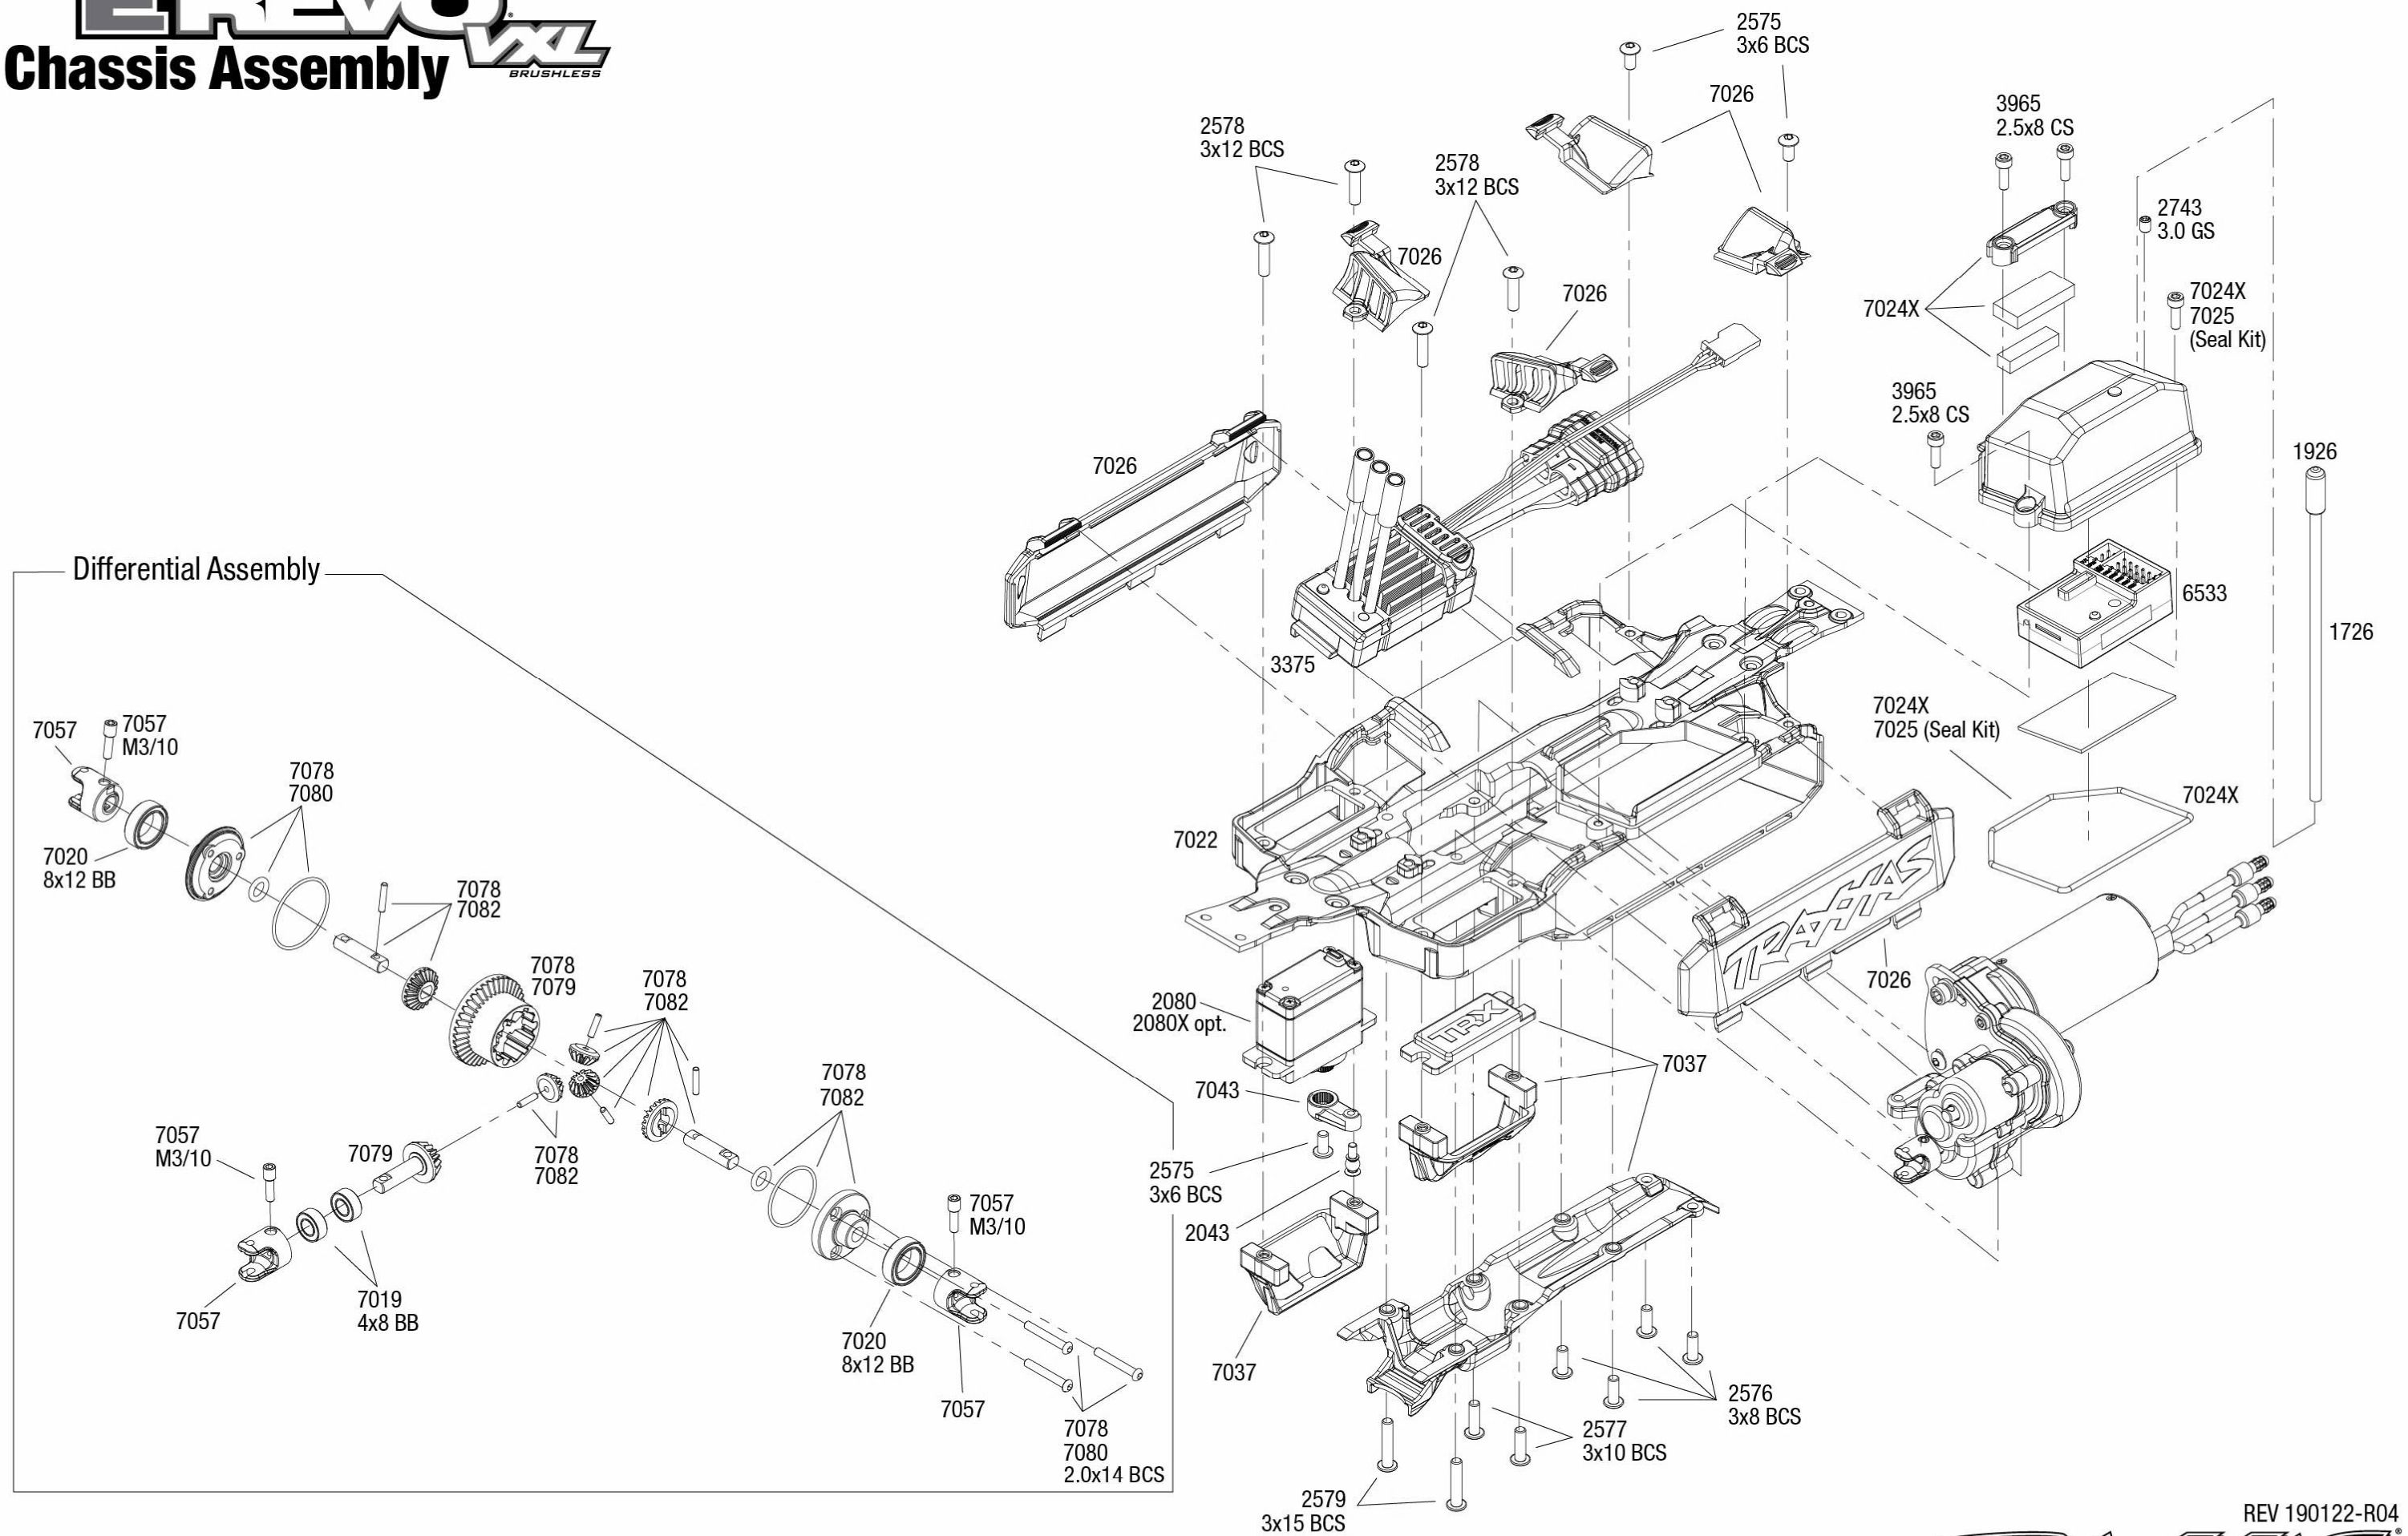

**1/16 Driveshaft Assembly**  
**EREVO**  
 BRUSHLESS

Specifications on this page are subject to change without notice. Every attempt has been made to ensure the accuracy of this drawing; however, Traxxas cannot be held responsible for typographical or other errors. See Parts List for a complete listing of optional accessories.

**1/16**  
**EREVO<sup>XL</sup>**  
**Chassis Assembly**  
BRUSHLESS

Specifications on this page are subject to change without notice. Every attempt has been made to ensure the accuracy of this drawing; however, Traxxas cannot be held responsible for typographical or other errors.

See Parts List for a complete listing of optional accessories.

REV 190122-R04

# 1/16 EREVO XL BRUSHLESS Transmission Assembly

See Parts List for a complete listing of optional accessories.