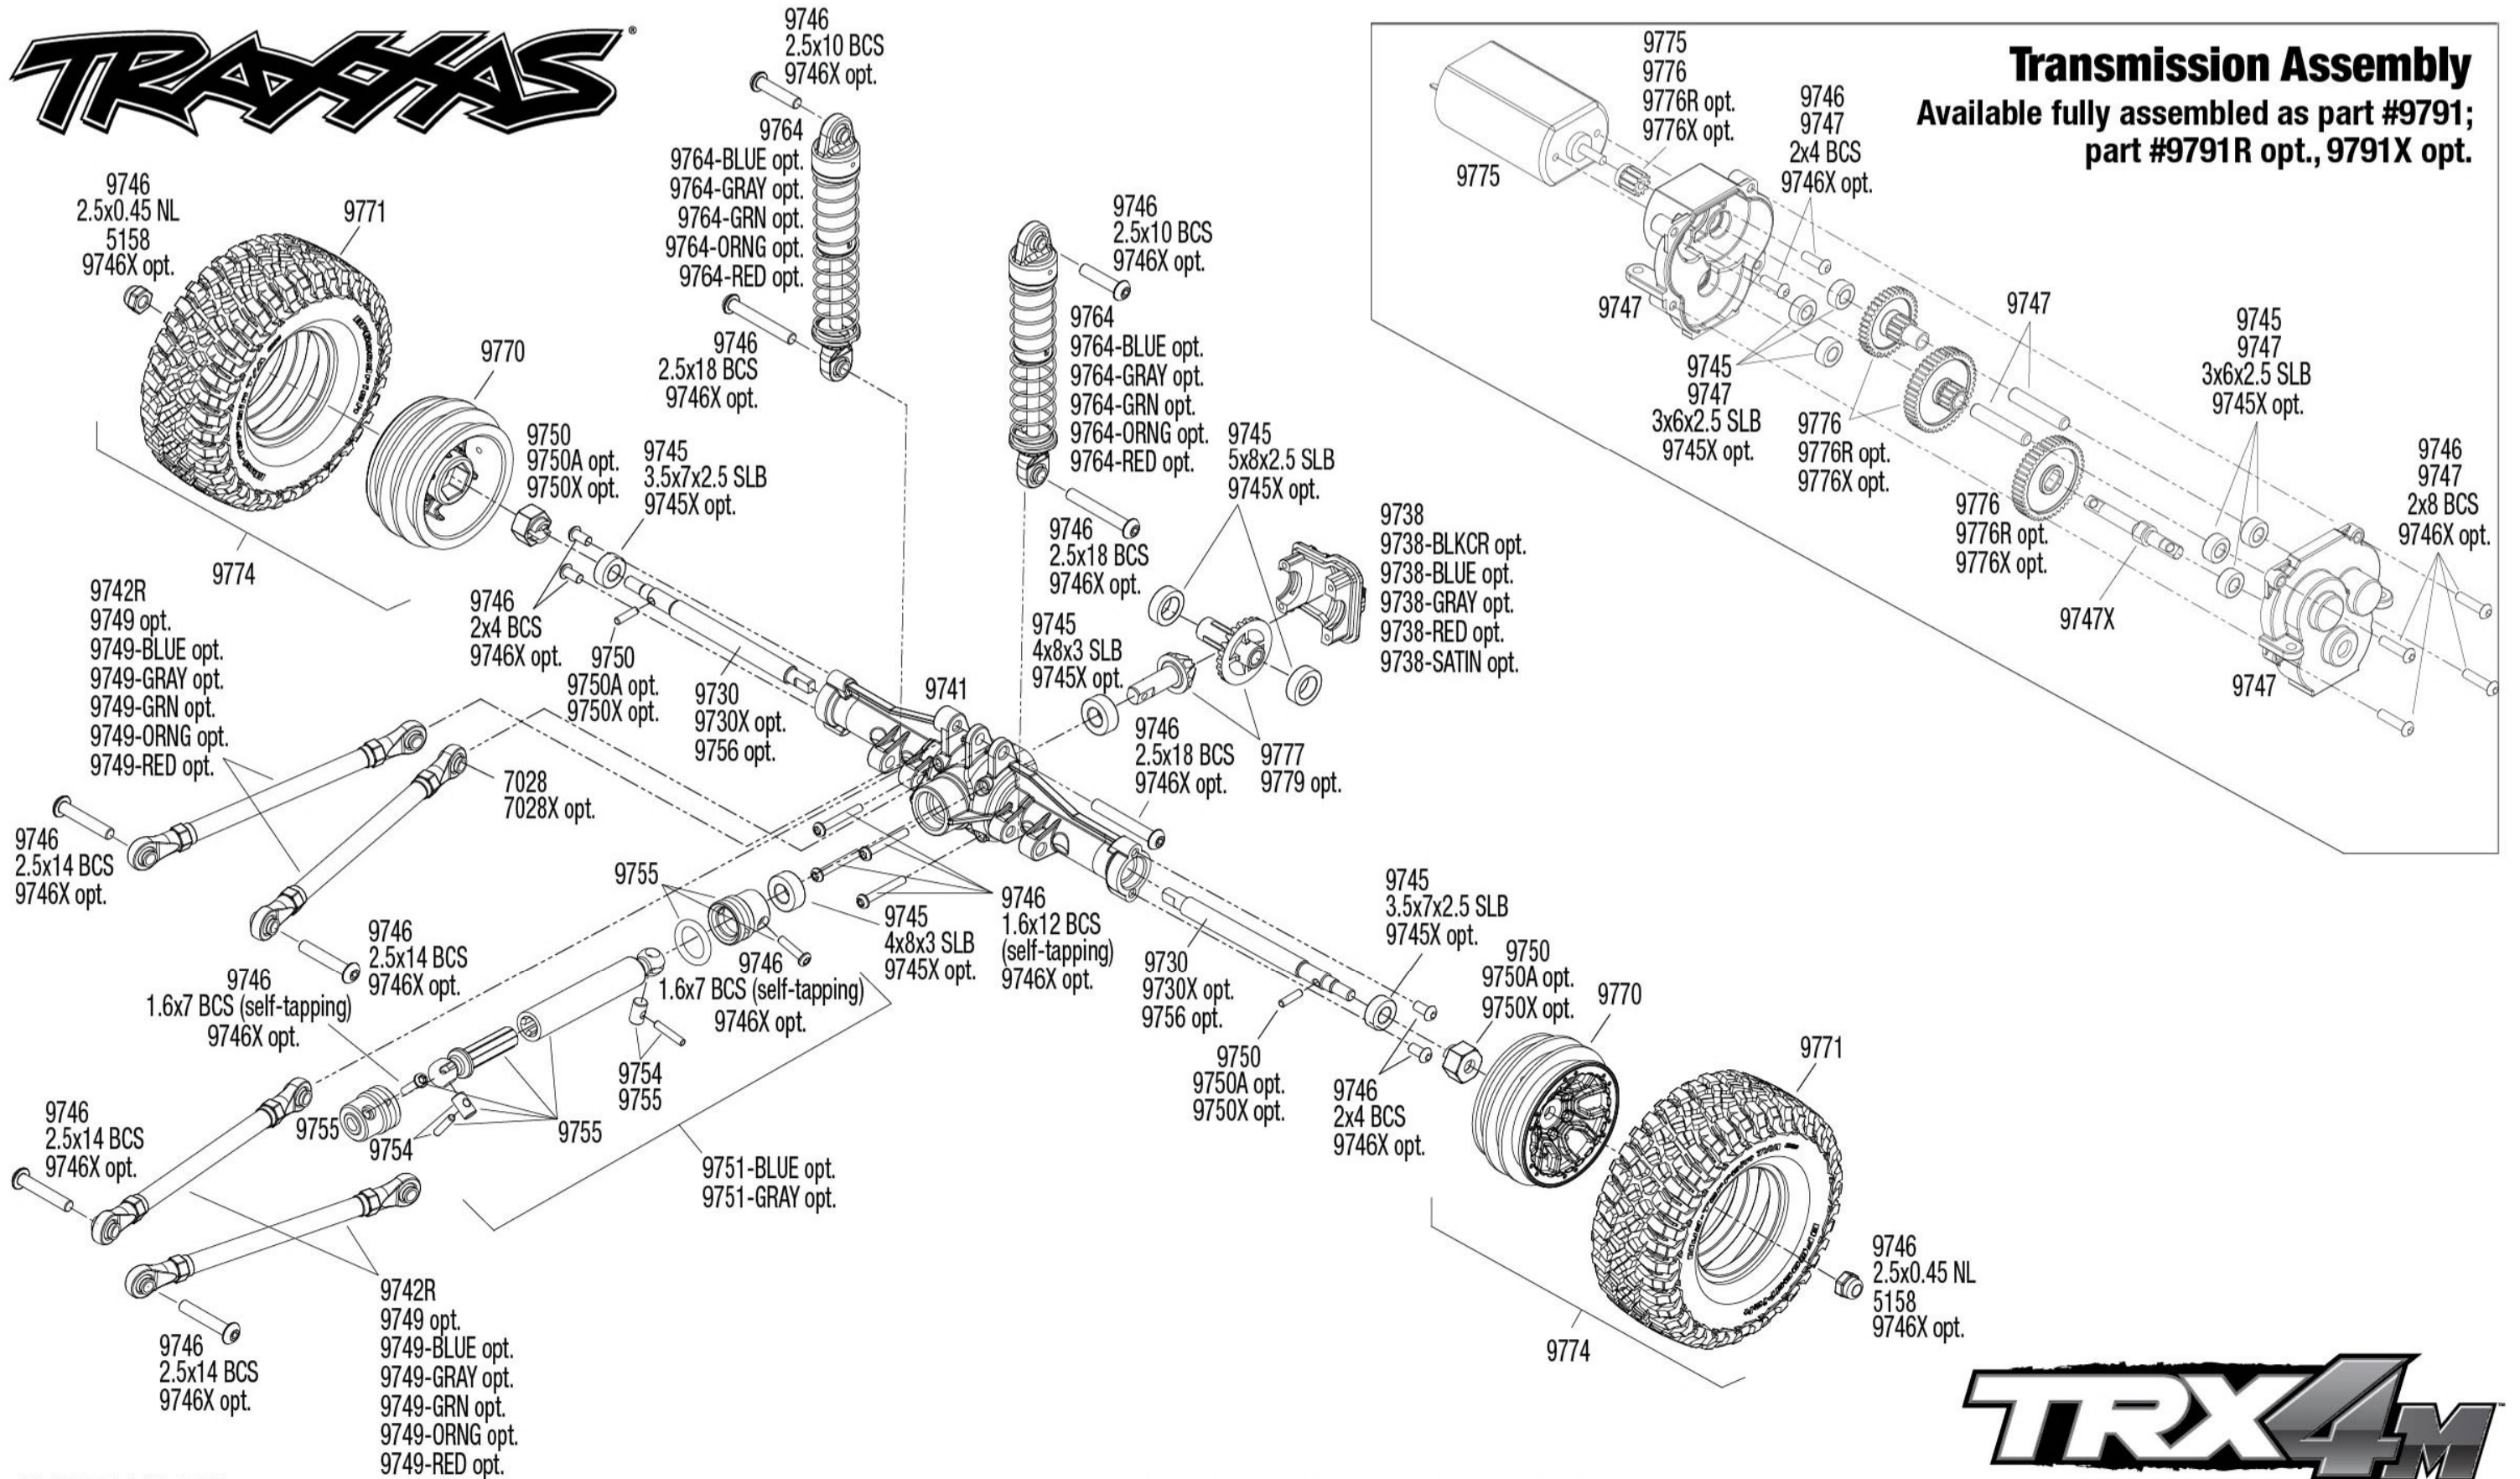

TRAXXAS

REV 230412-R07
See Parts List for a complete listing of optional accessories.

Specifications on this page are subject to change without notice. Every attempt has been made to ensure the accuracy of this drawing; however, Traxxas cannot be held responsible for typographical or other errors.

TRX4M

Rear Assembly