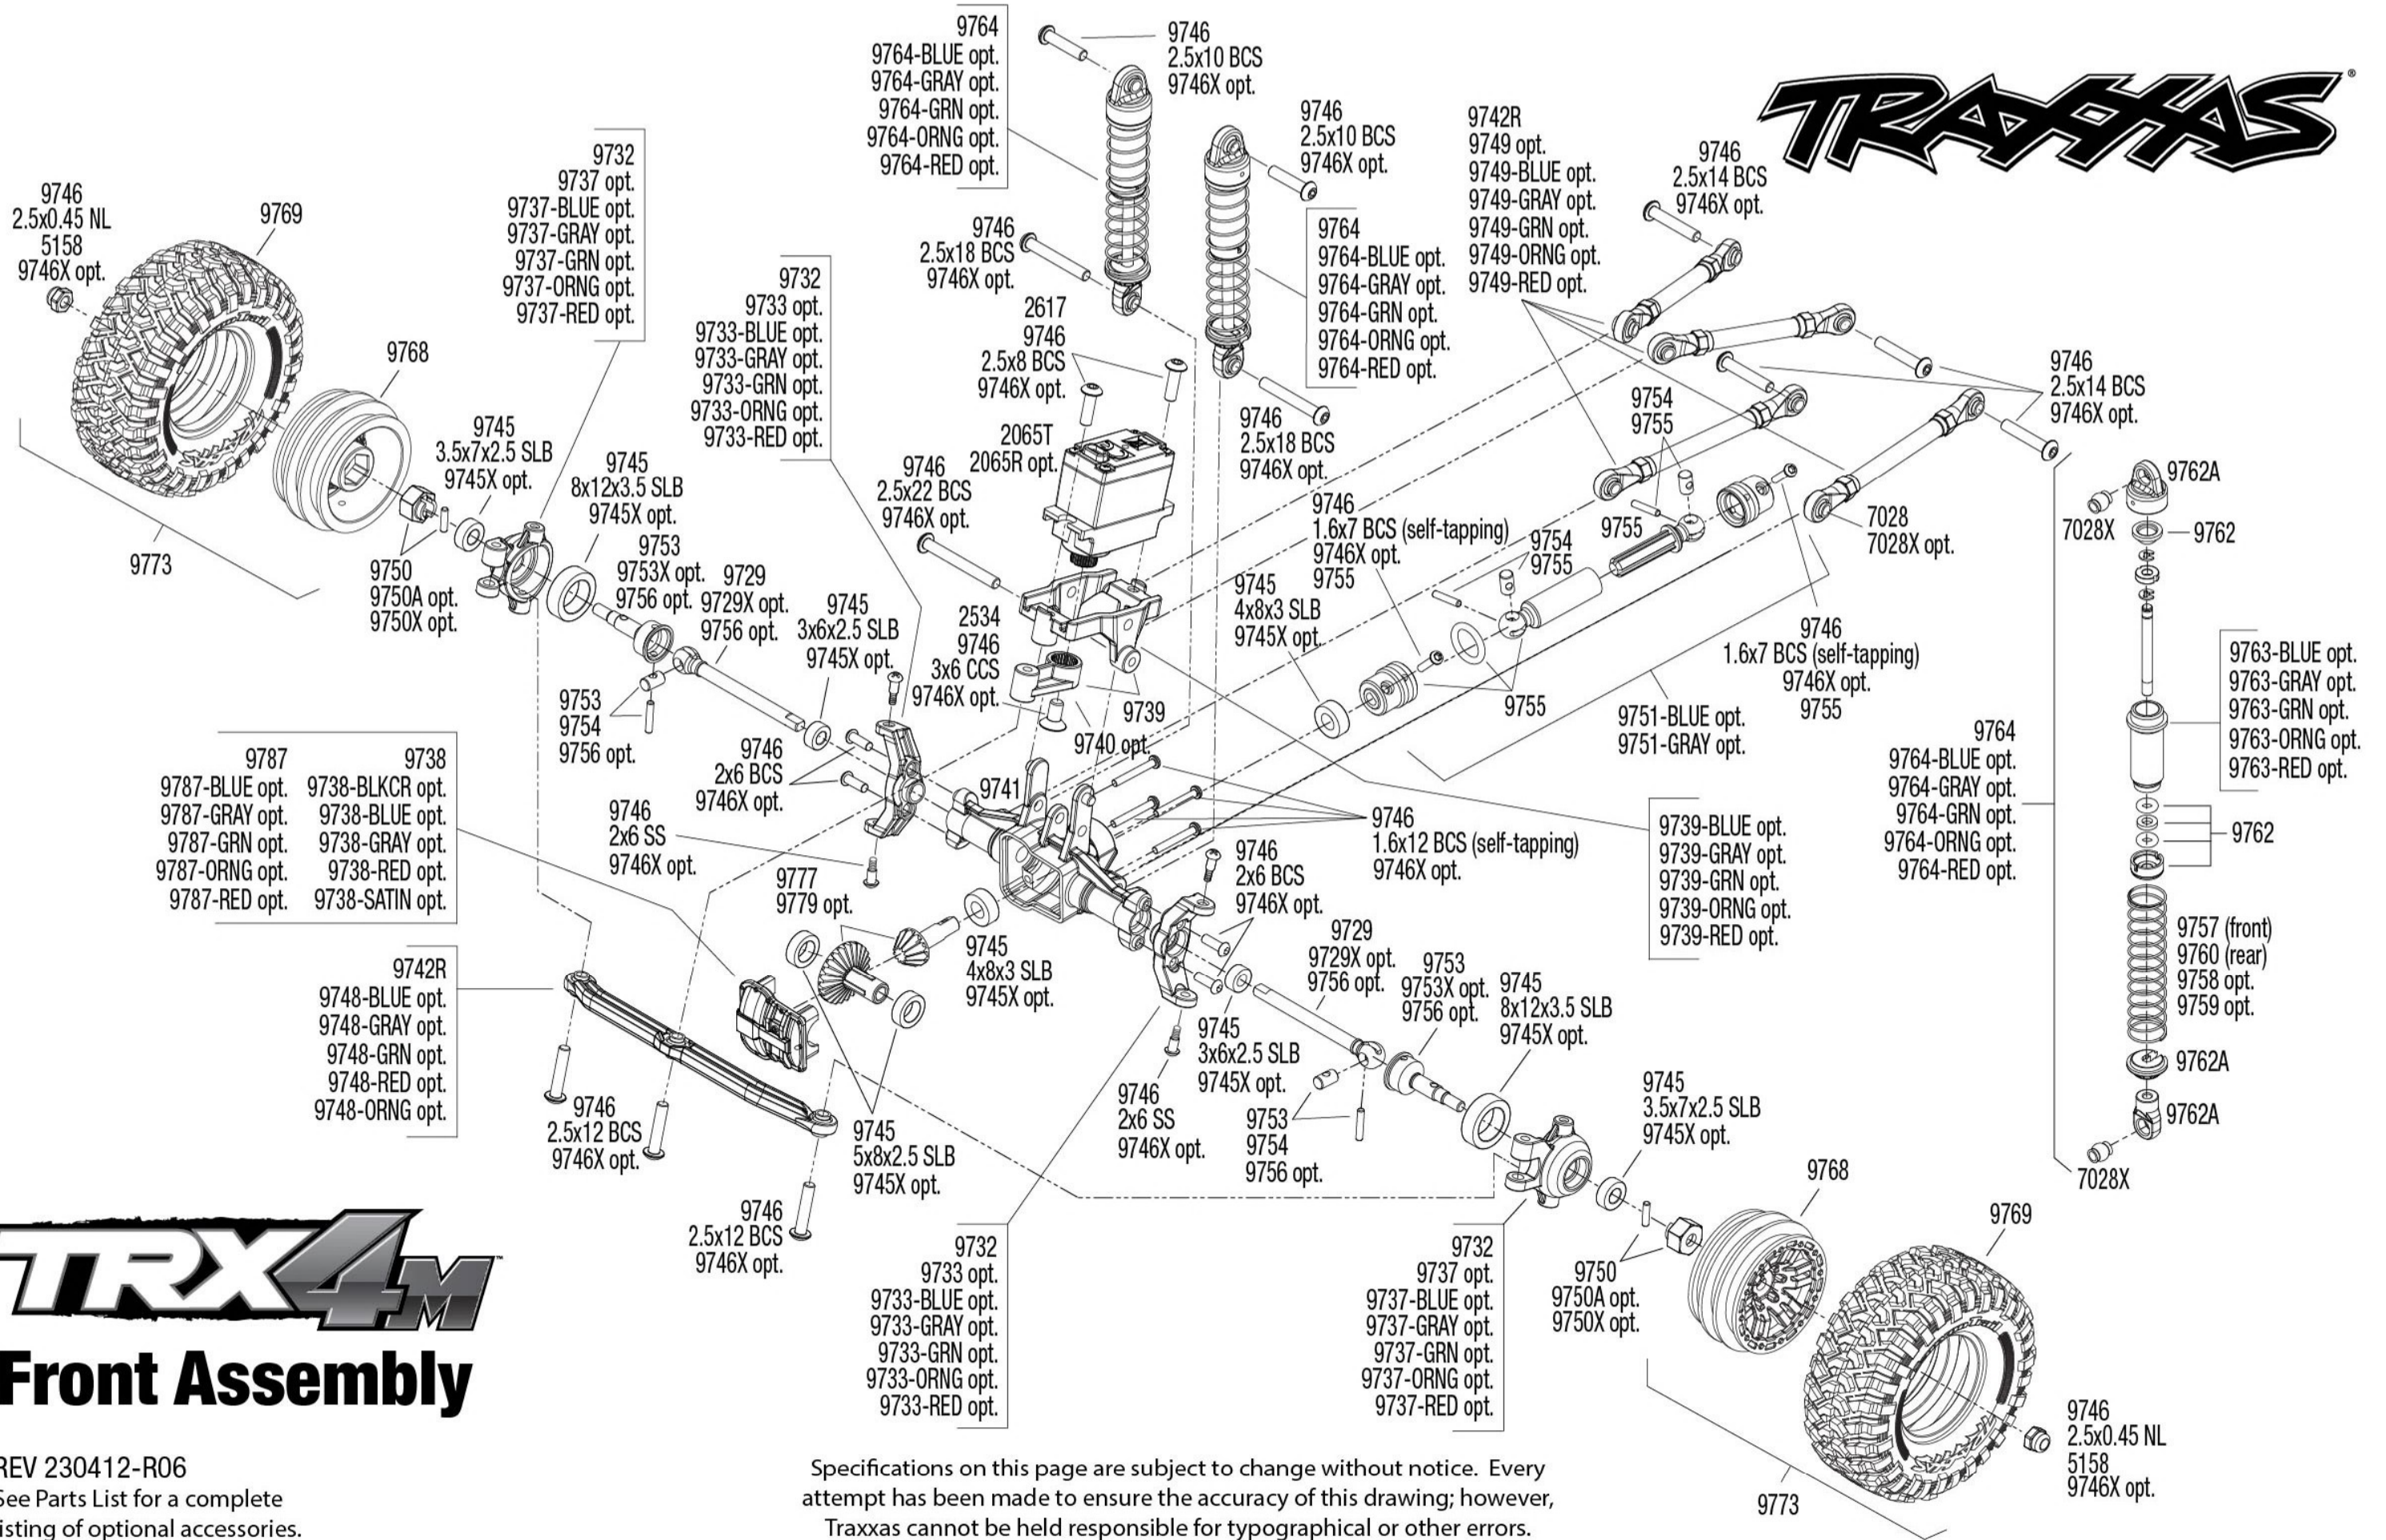

TRX4M

Rear Assembly

TRX4M

Front Assembly

REV 230412-R06
See Parts List for a complete listing of optional accessories.

Specifications on this page are subject to change without notice. Every attempt has been made to ensure the accuracy of this drawing; however, Traxxas cannot be held responsible for typographical or other errors.

Body Assembly

9712-BLUE
9712-GRN
9712-RED
9712-SLVR
9712 opt.

9712-BLUE
9712-GRN
9712-RED
9712-SLVR
9712 opt.

Complete Assembly

- 9712-BLUE
- 9712-GRN
- 9712-RED
- 9712-SLVR
- 9712 opt.

See Parts List for a complete listing of optional accessories.

REV 230412-R06