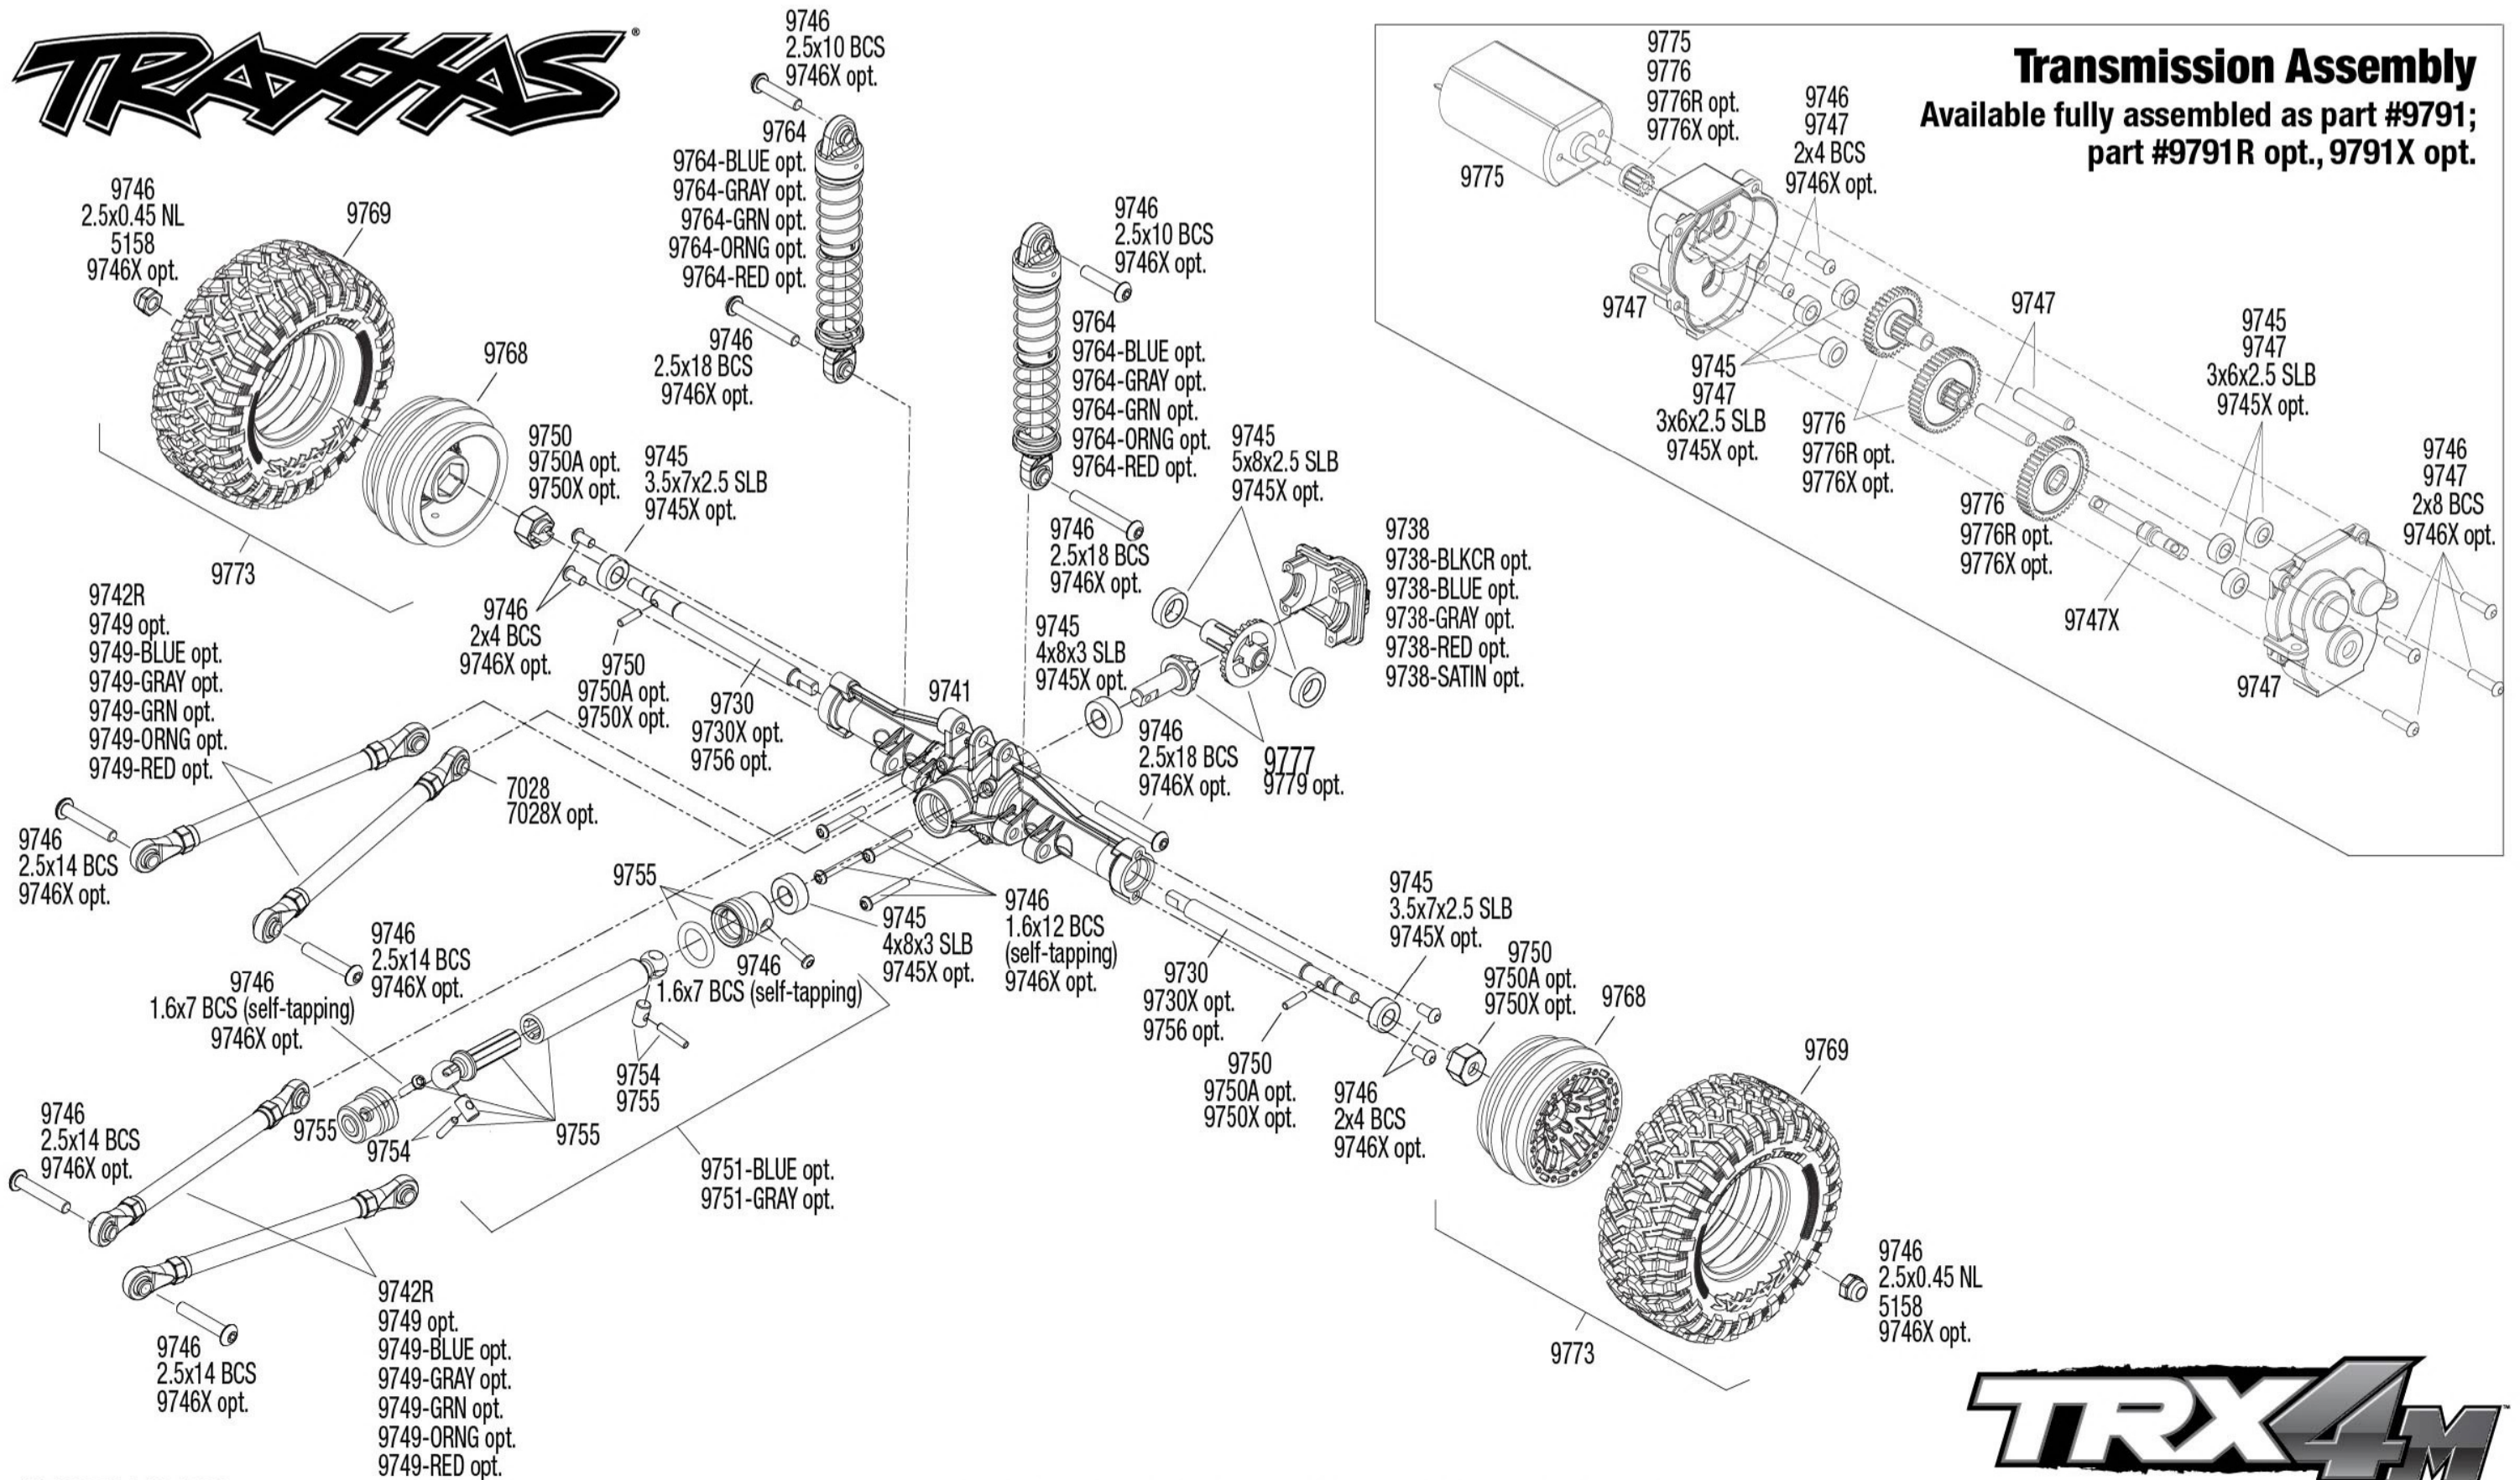

TRAXXAS

REV 230412-R06
See Parts List for a complete listing of optional accessories.

Specifications on this page are subject to change without notice. Every attempt has been made to ensure the accuracy of this drawing; however, Traxxas cannot be held responsible for typographical or other errors.

TRX4M

Rear Assembly