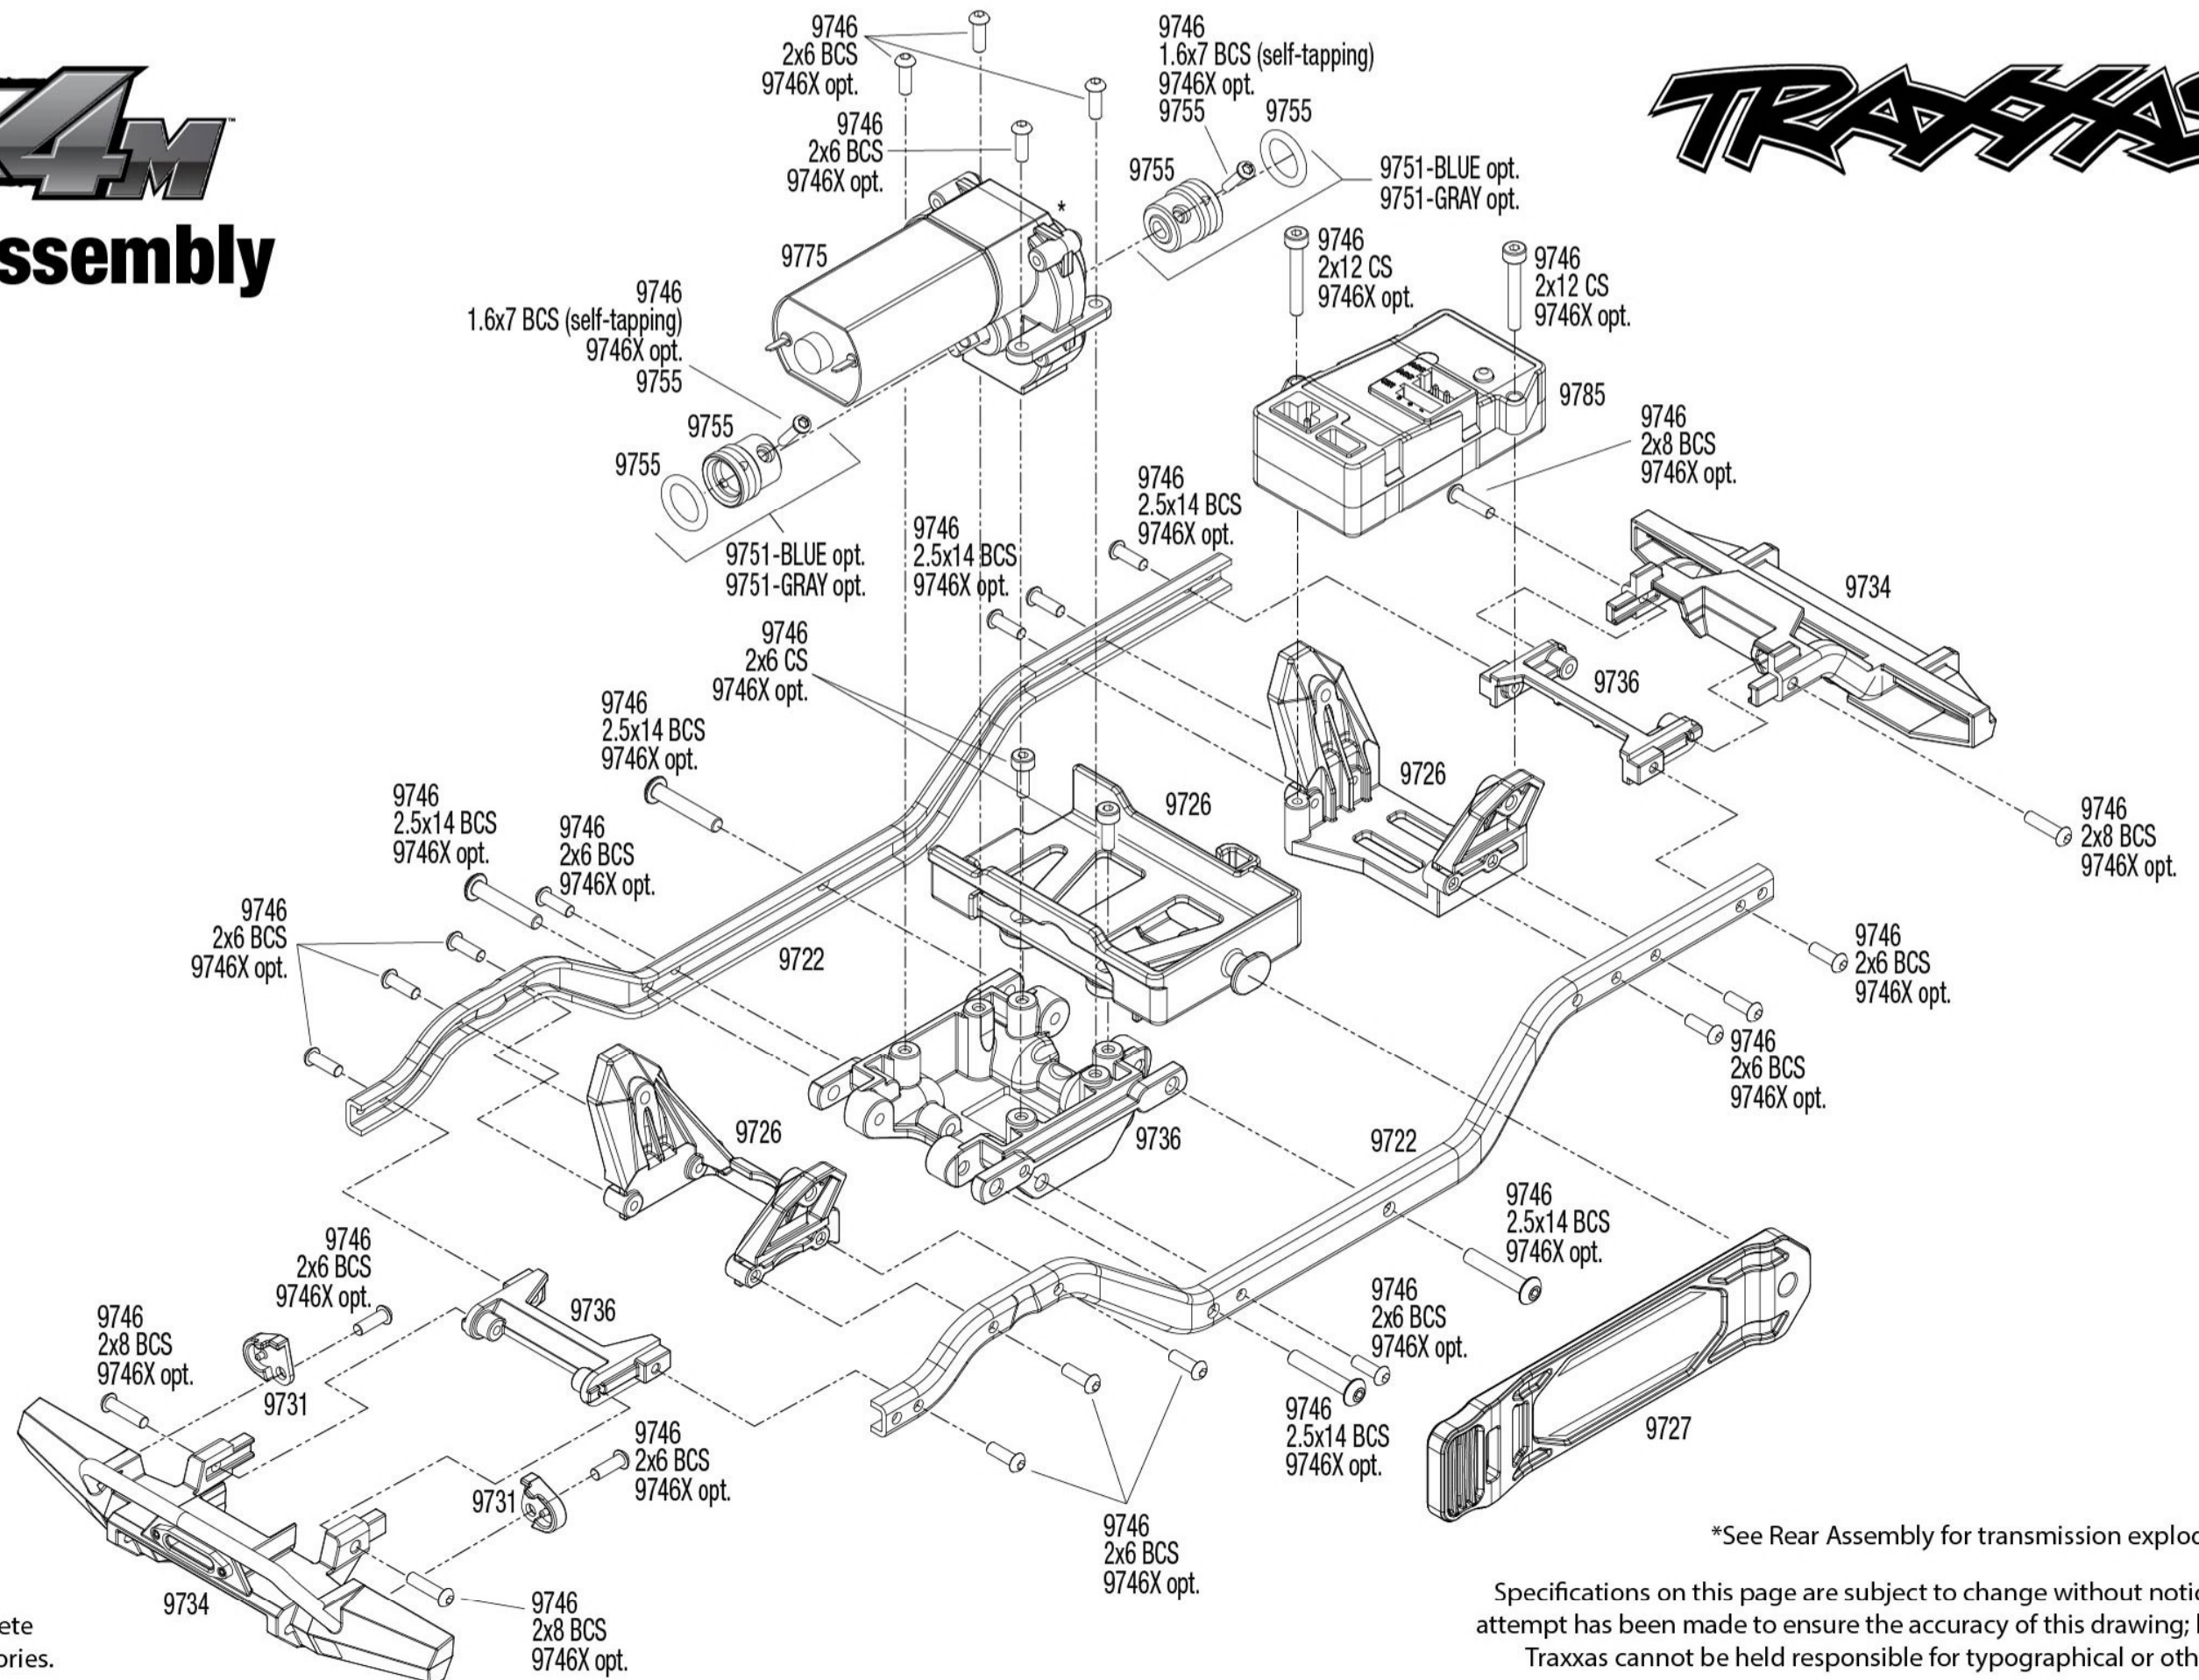

Chassis Assembly

REV 230412-R06
See Parts List for a complete listing of optional accessories.

Specifications on this page are subject to change without notice. Every attempt has been made to ensure the accuracy of this drawing; however, Traxxas cannot be held responsible for typographical or other errors.

Body Assembly

9712-BLUE
9712-GRN
9712-RED
9712-SLVR
9712 opt.

9712-BLUE
9712-GRN
9712-RED
9712-SLVR
9712 opt.

Complete Assembly

- 9712-BLUE
- 9712-GRN
- 9712-RED
- 9712-SLVR
- 9712 opt.

See Parts List for a complete listing of optional accessories.