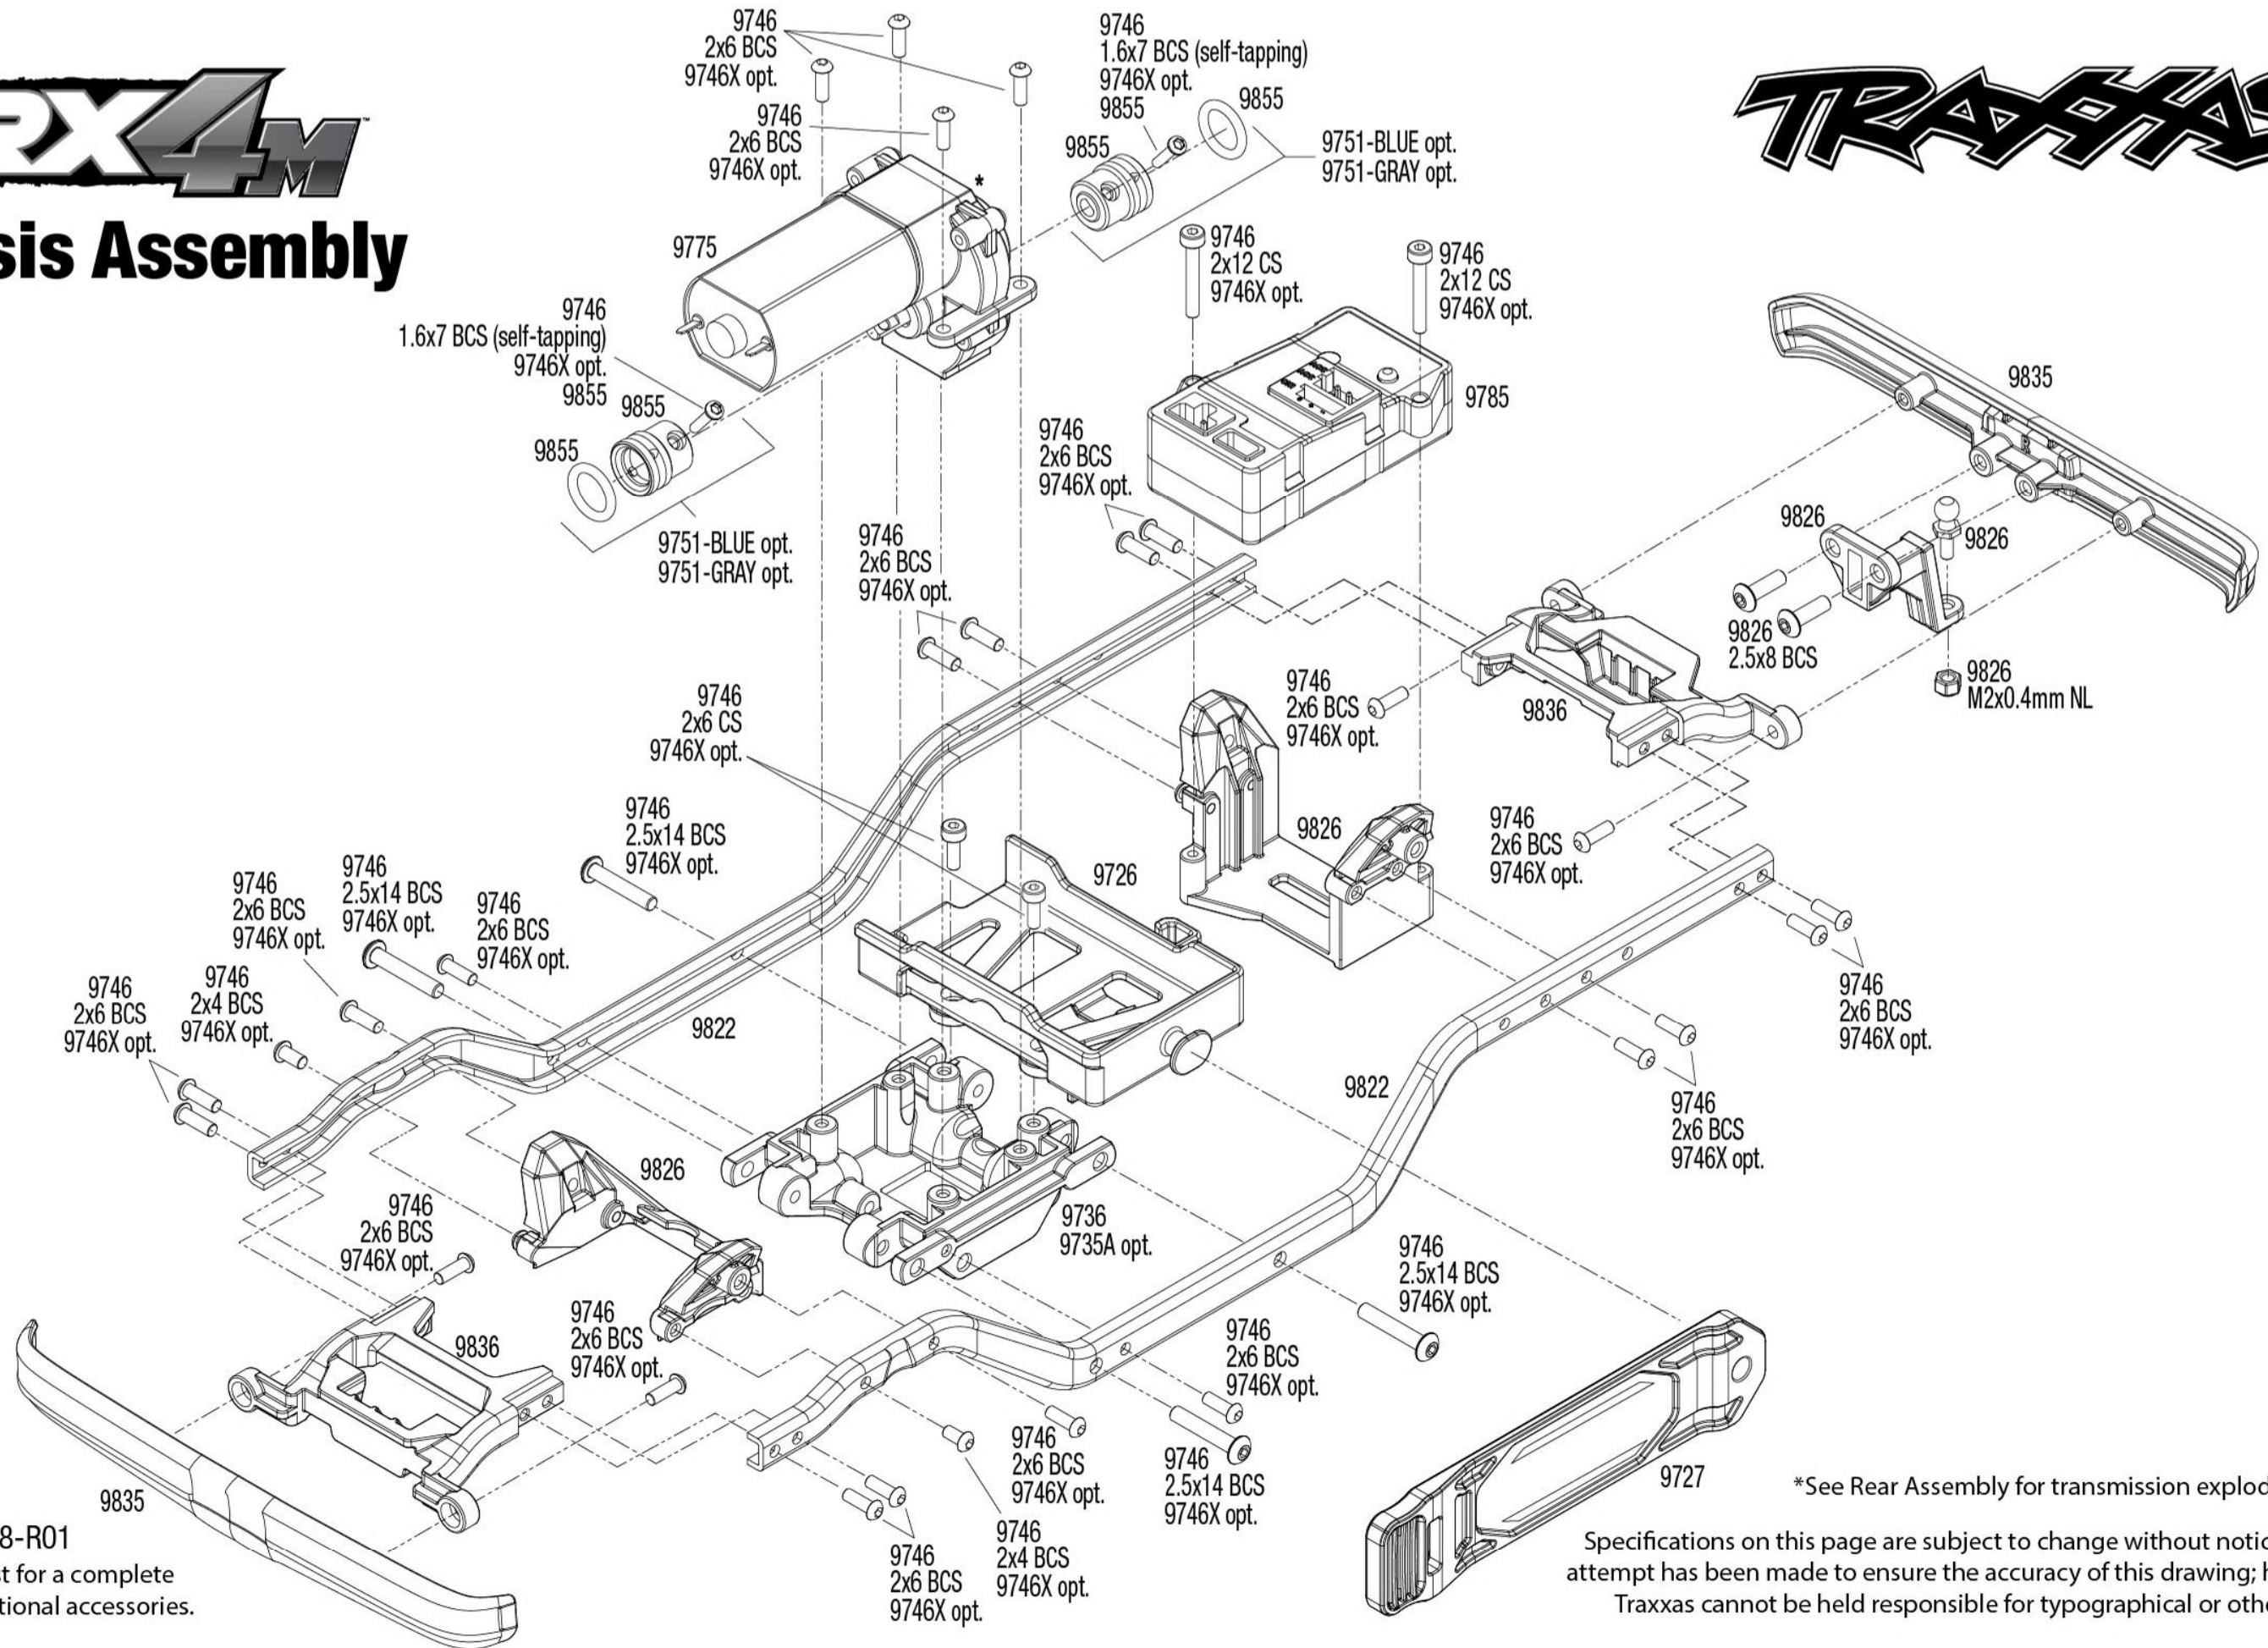

TRAXXAS

REV 230718-R01
 See Parts List for a complete listing of optional accessories.

Specifications on this page are subject to change without notice. Every attempt has been made to ensure the accuracy of this drawing; however, Traxxas cannot be held responsible for typographical or other errors.

TRX4M
Rear Assembly

TRX4M

Chassis Assembly

REV 230718-R01
 See Parts List for a complete listing of optional accessories.

*See Rear Assembly for transmission exploded view.

Specifications on this page are subject to change without notice. Every attempt has been made to ensure the accuracy of this drawing; however, Traxxas cannot be held responsible for typographical or other errors.

Body Assembly

REV 230718-R01
 See Parts List for a complete listing of optional accessories.

Specifications on this page are subject to change without notice. Every attempt has been made to ensure the accuracy of this drawing; however, Traxxas cannot be held responsible for typographical or other errors.