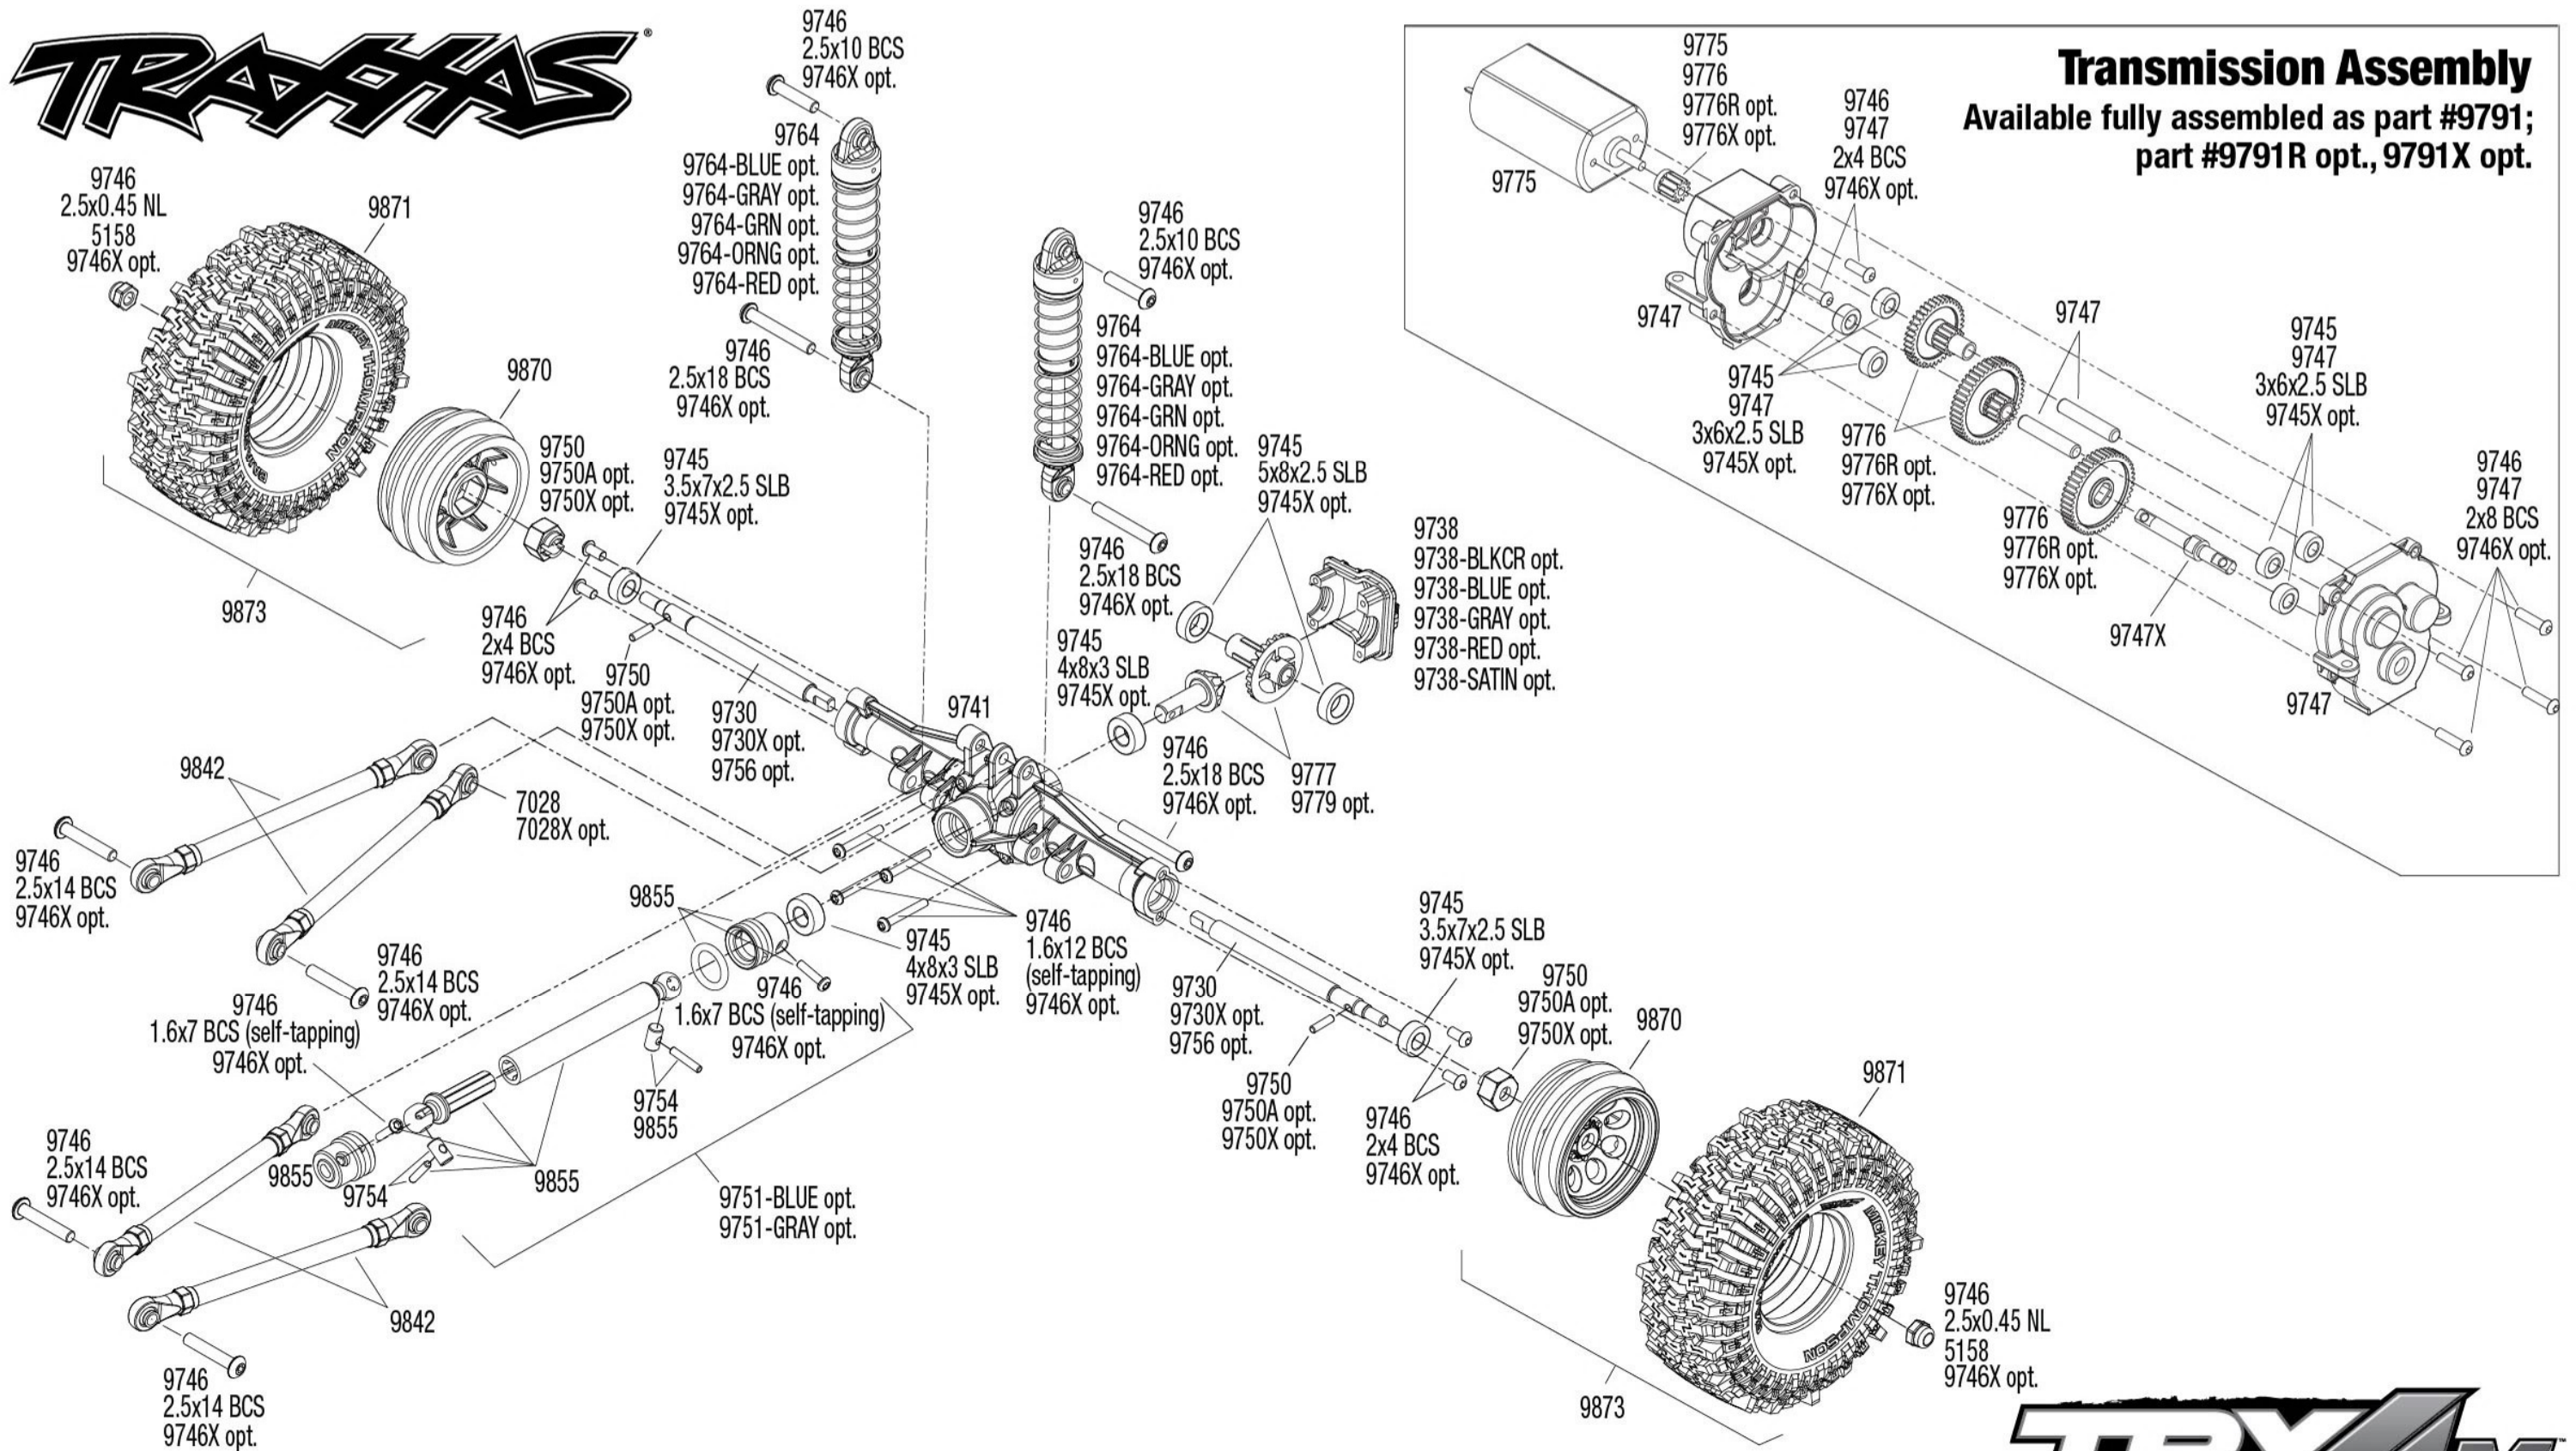

TRAXXAS

REV 230718-R01
 See Parts List for a complete listing of optional accessories.

Specifications on this page are subject to change without notice. Every attempt has been made to ensure the accuracy of this drawing; however, Traxxas cannot be held responsible for typographical or other errors.

TRX4M
Rear Assembly

TRX4M

Chassis Assembly

REV 230718-R01
 See Parts List for a complete listing of optional accessories.

*See Rear Assembly for transmission exploded view.

Specifications on this page are subject to change without notice. Every attempt has been made to ensure the accuracy of this drawing; however, Traxxas cannot be held responsible for typographical or other errors.

Body Assembly

REV 230718-R01
 See Parts List for a complete listing of optional accessories.

Specifications on this page are subject to change without notice. Every attempt has been made to ensure the accuracy of this drawing; however, Traxxas cannot be held responsible for typographical or other errors.