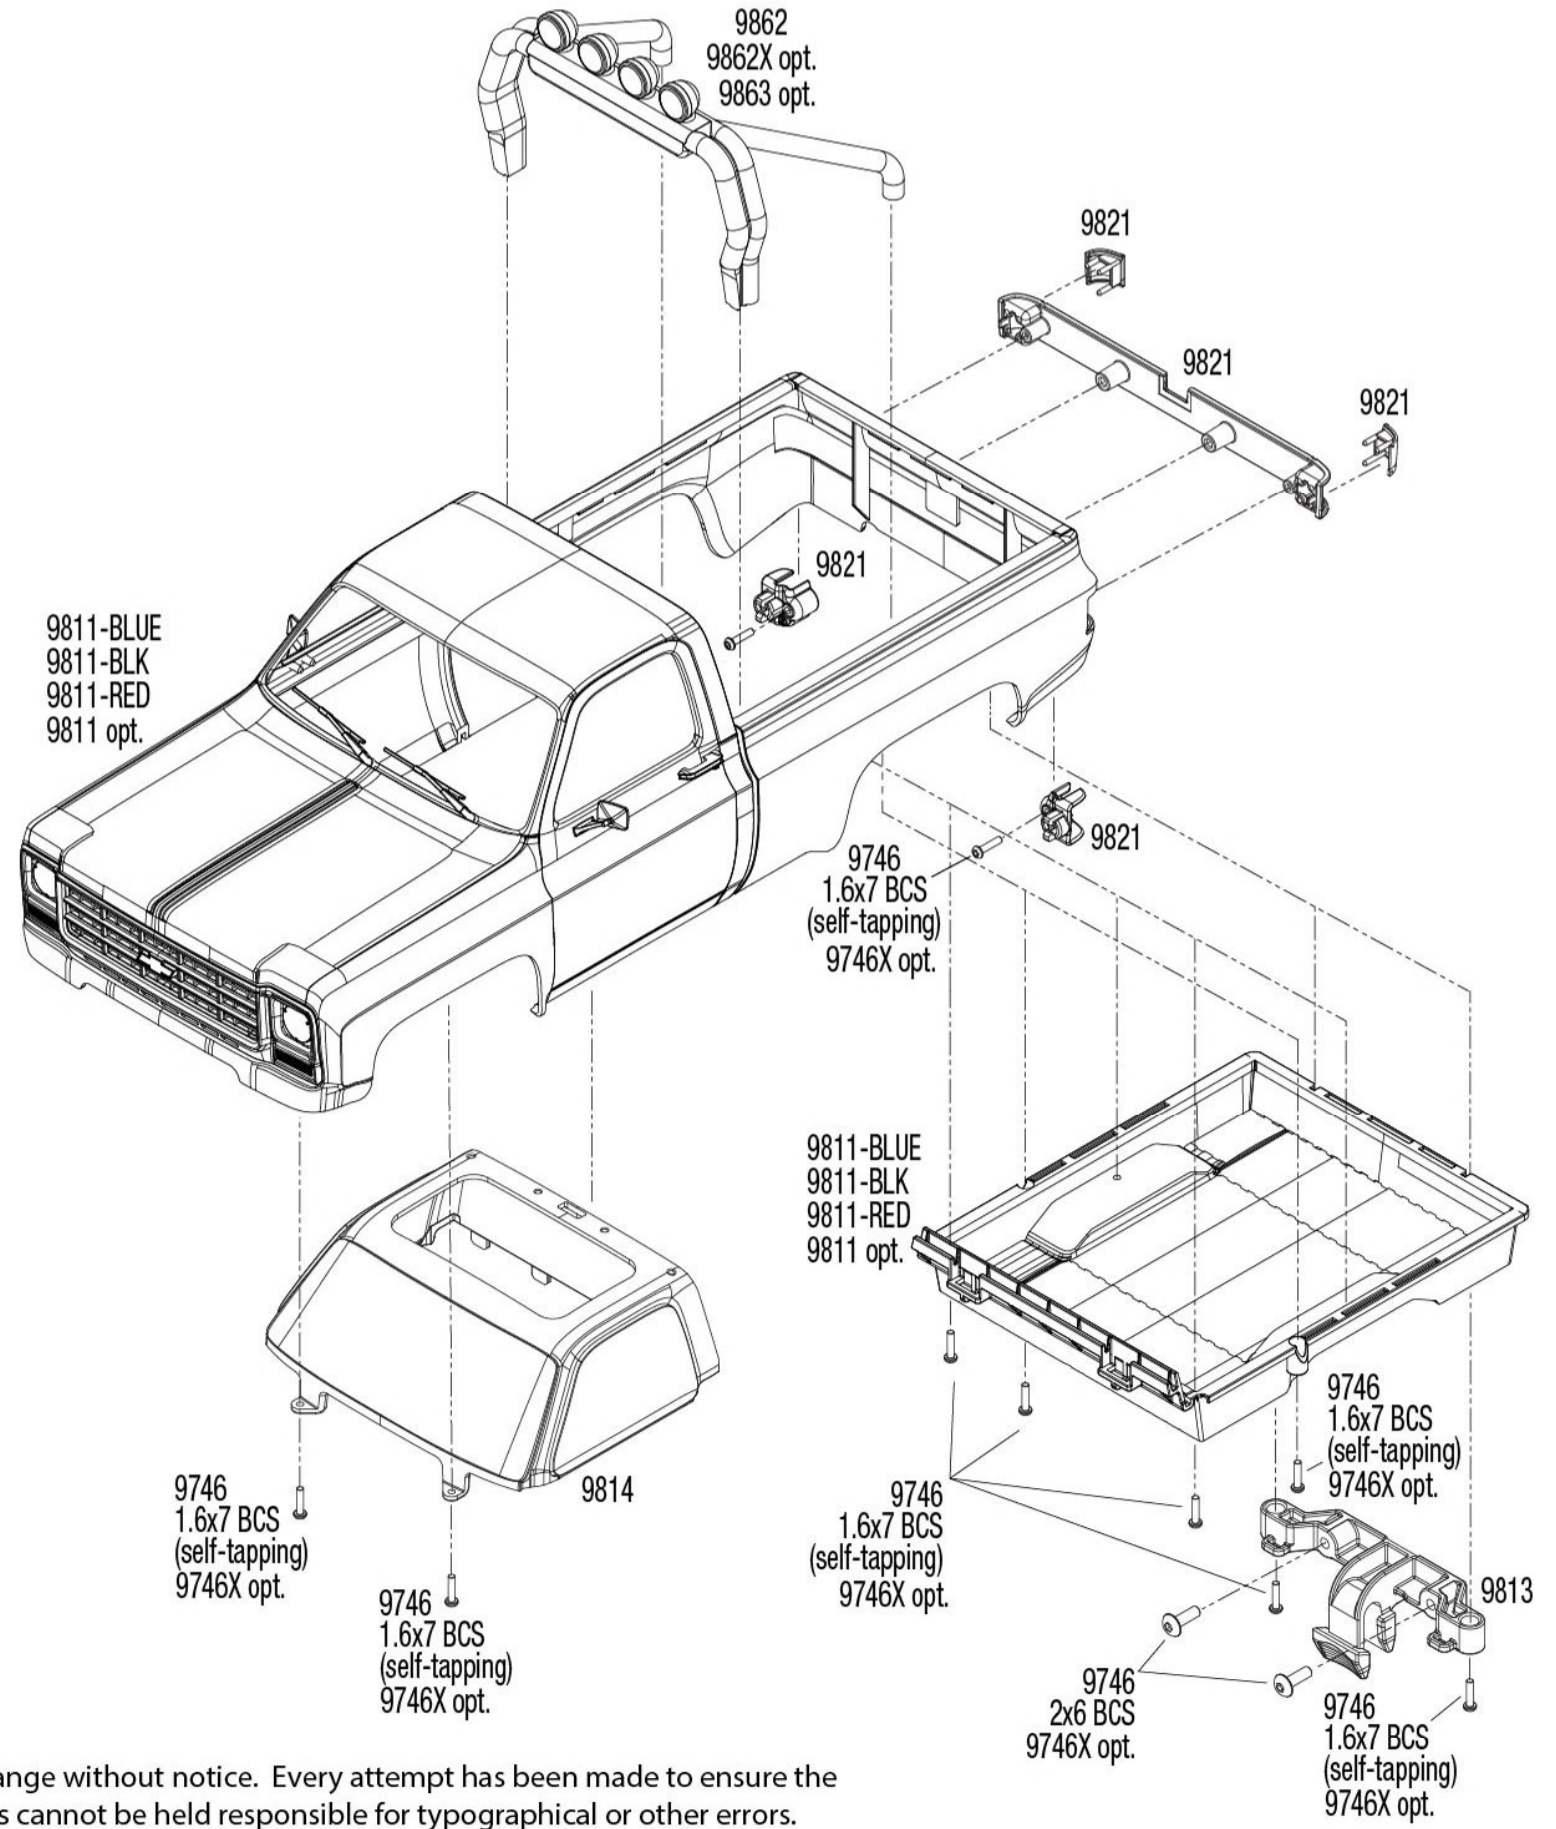

TRX4M
Rear Assembly

TRX4M

Chassis Assembly

REV 230718-R01
 See Parts List for a complete listing of optional accessories.

*See Rear Assembly for transmission exploded view.

Specifications on this page are subject to change without notice. Every attempt has been made to ensure the accuracy of this drawing; however, Traxxas cannot be held responsible for typographical or other errors.

Body Assembly

REV 230718-R01
 See Parts List for a complete listing of optional accessories.

Specifications on this page are subject to change without notice. Every attempt has been made to ensure the accuracy of this drawing; however, Traxxas cannot be held responsible for typographical or other errors.