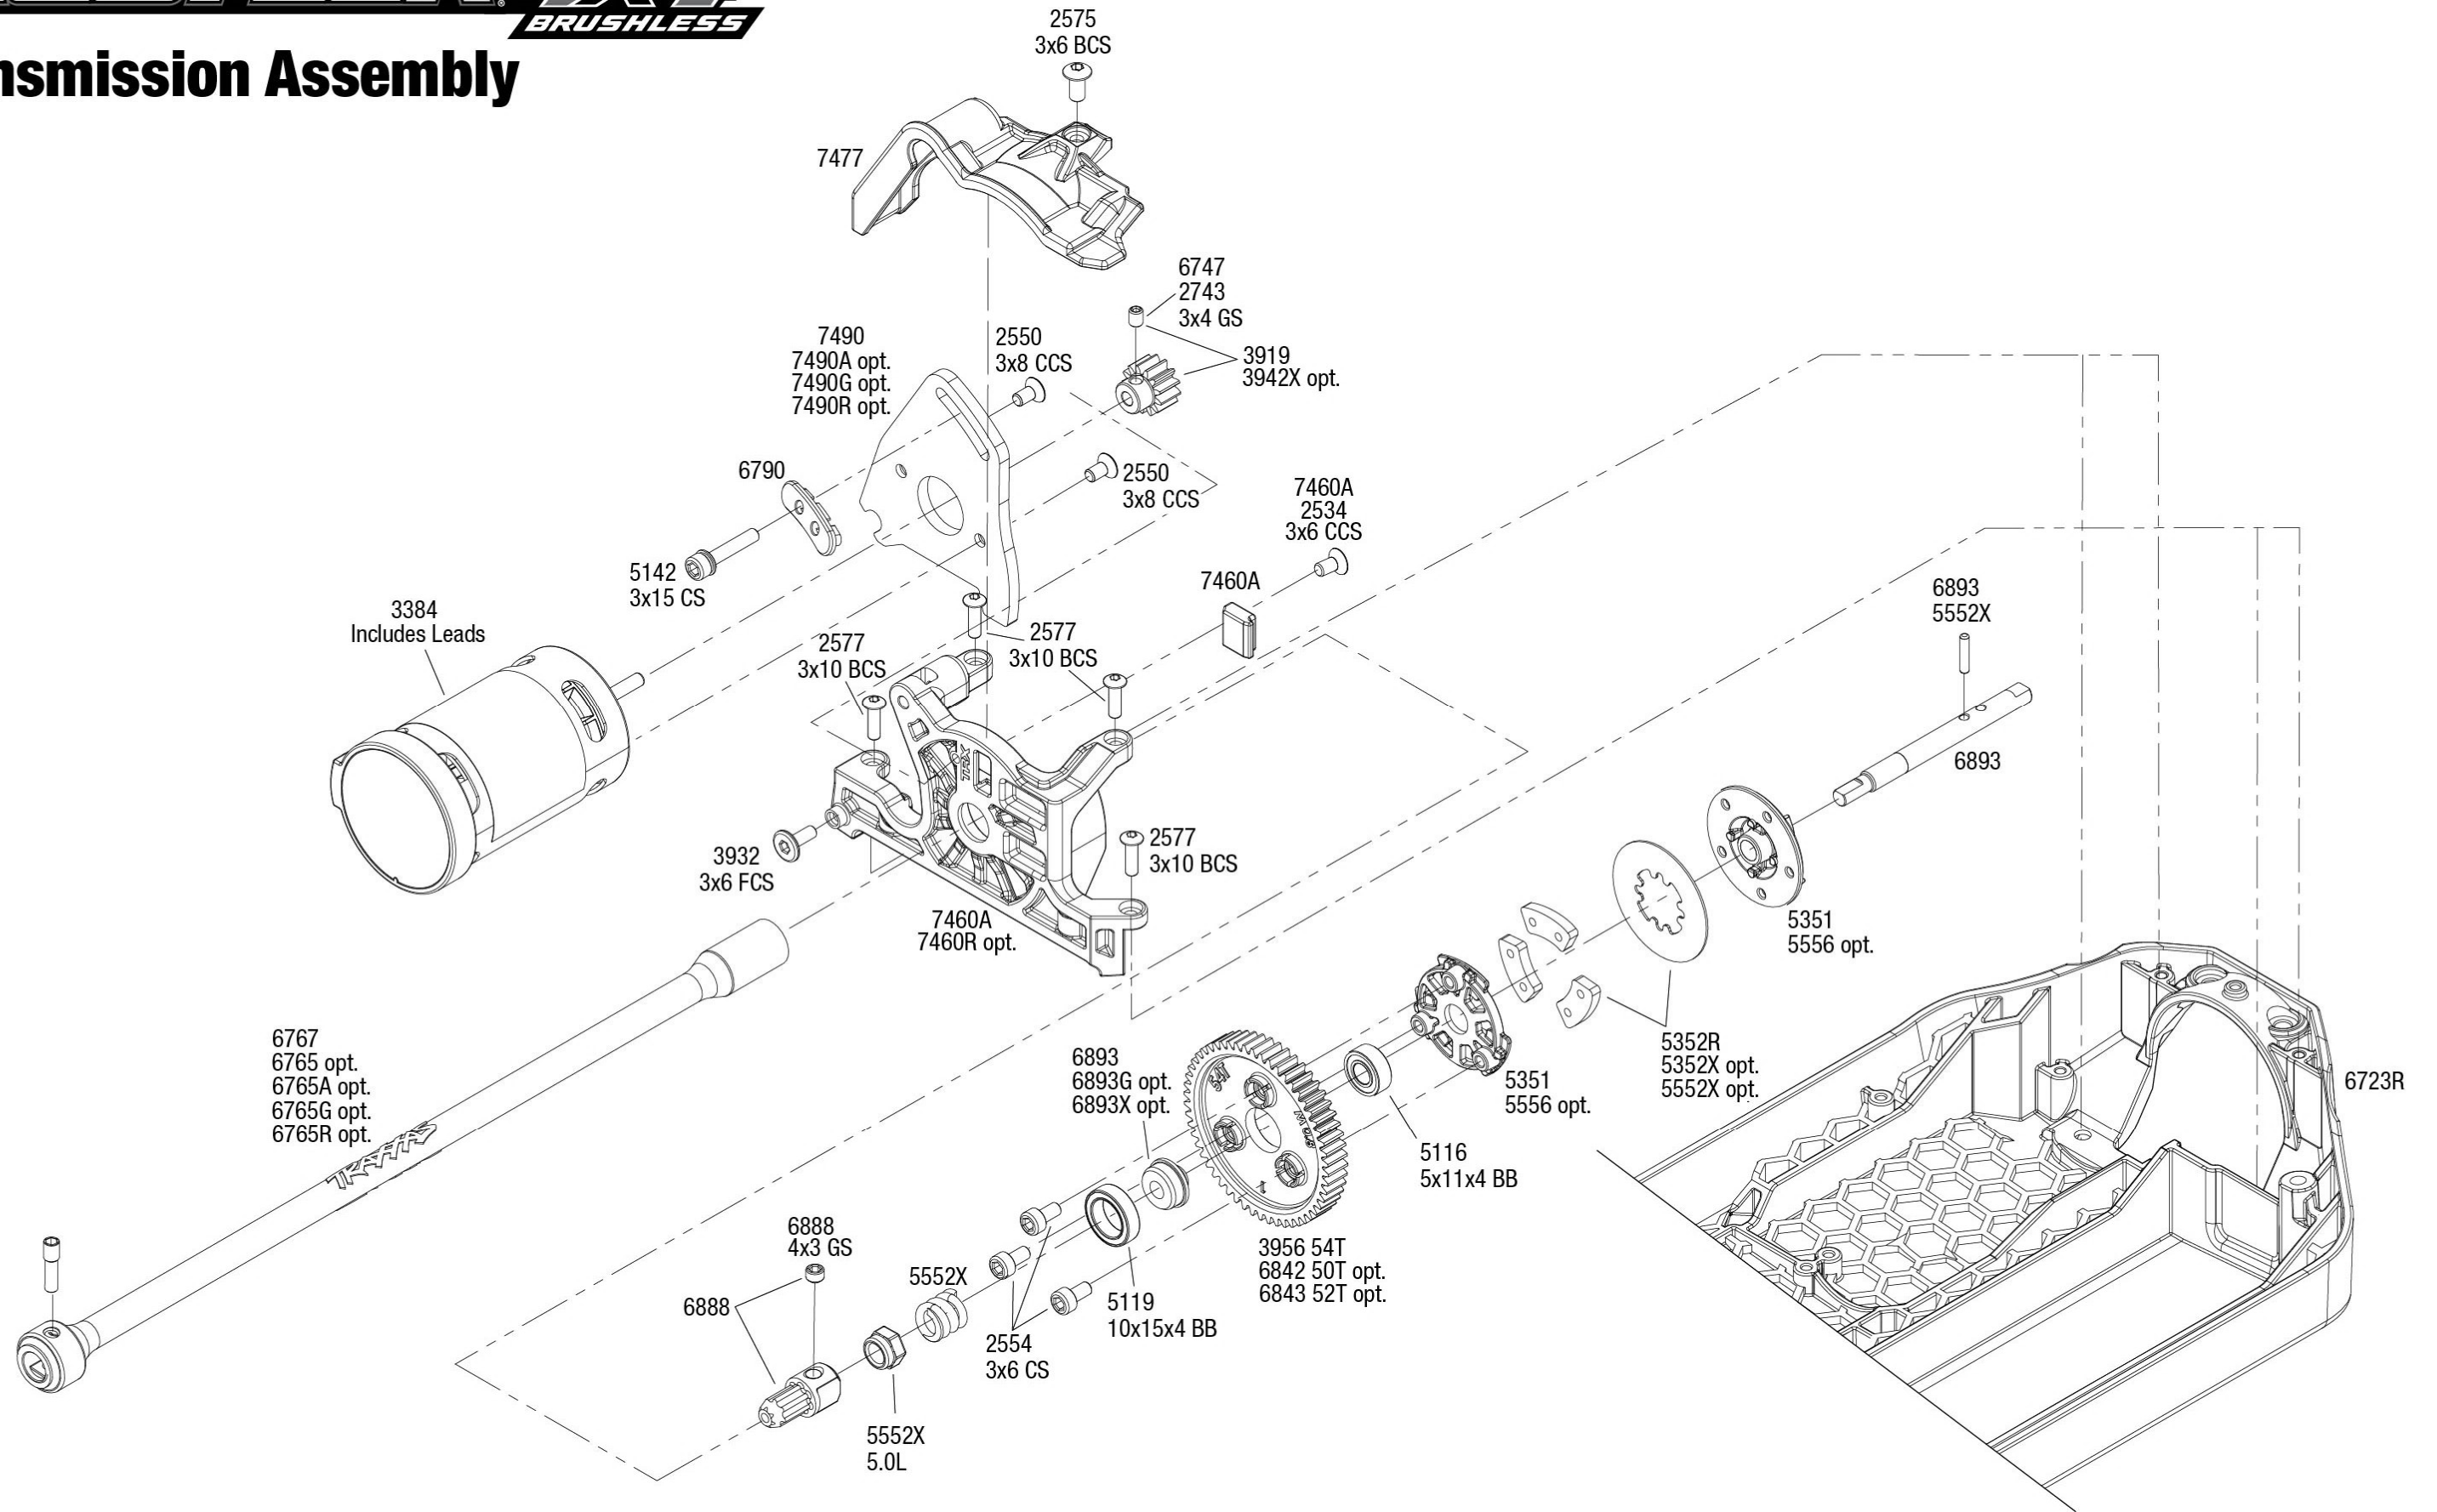

Driveshafts

Modular Assembly

Body Assembly

RUSTLER 4x4

BRUSHLESS

Transmission Assembly

See Parts List for a complete listing of optional accessories.

REV 231206-R03
 Specifications on this page are subject to change without notice. Every attempt has been made to ensure the accuracy of this drawing; however, Traxxas cannot be held responsible for typographical or other errors.