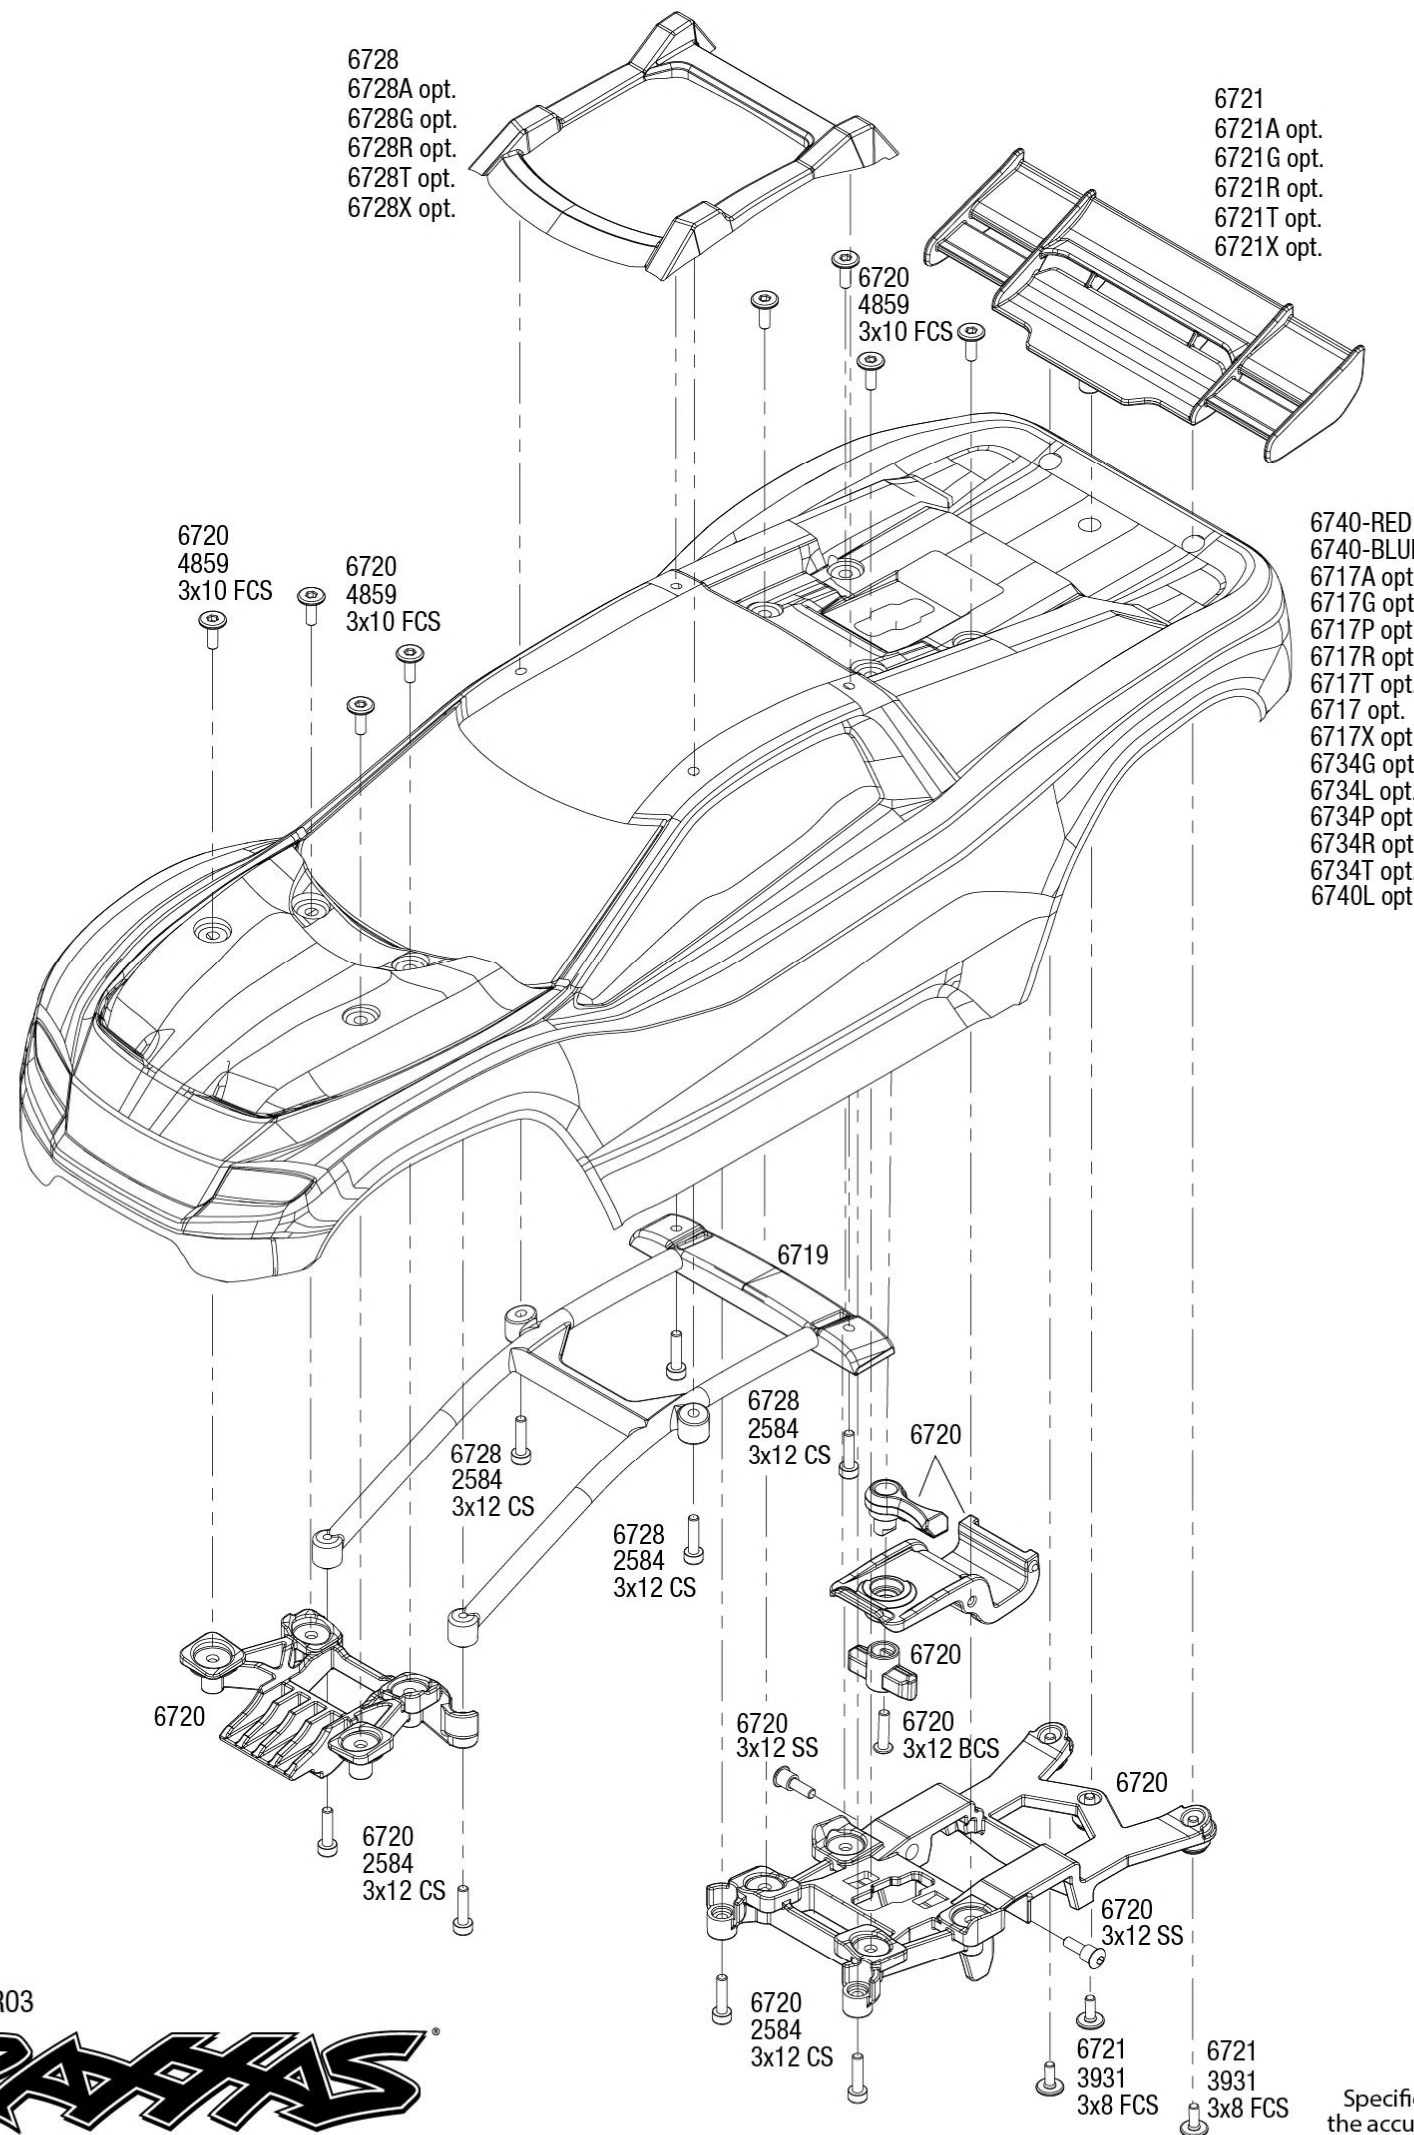

Driveshafts

Modular Assembly

Body Assembly

RUSTLER 4x4

BRUSHLESS

Transmission Assembly

See Parts List for a complete listing of optional accessories.

REV 231206-R03
 Specifications on this page are subject to change without notice. Every attempt has been made to ensure the accuracy of this drawing; however, Traxxas cannot be held responsible for typographical or other errors.