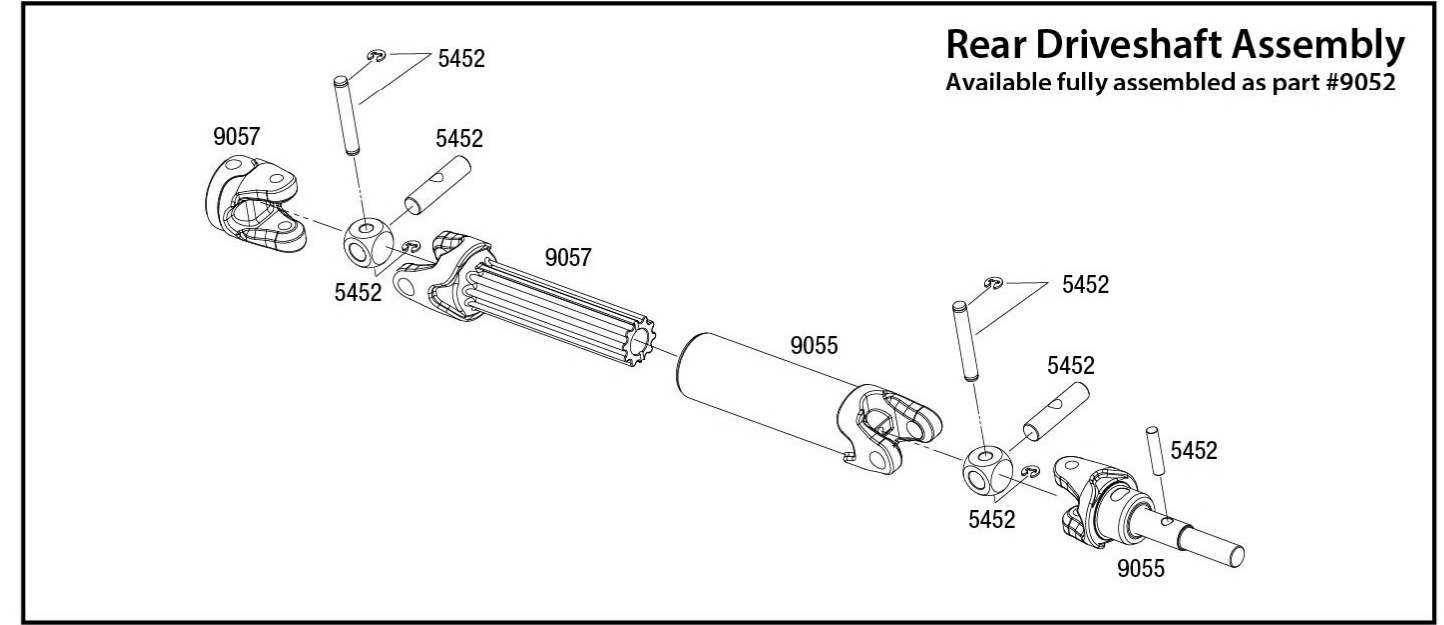

Driveshafts

Modular Assembly

Body Assembly

RUSTLER 4x4

BRUSHLESS

Transmission Assembly

See Parts List for a complete listing of optional accessories.

REV 231206-R03
 Specifications on this page are subject to change without notice. Every attempt has been made to ensure the accuracy of this drawing; however, Traxxas cannot be held responsible for typographical or other errors.