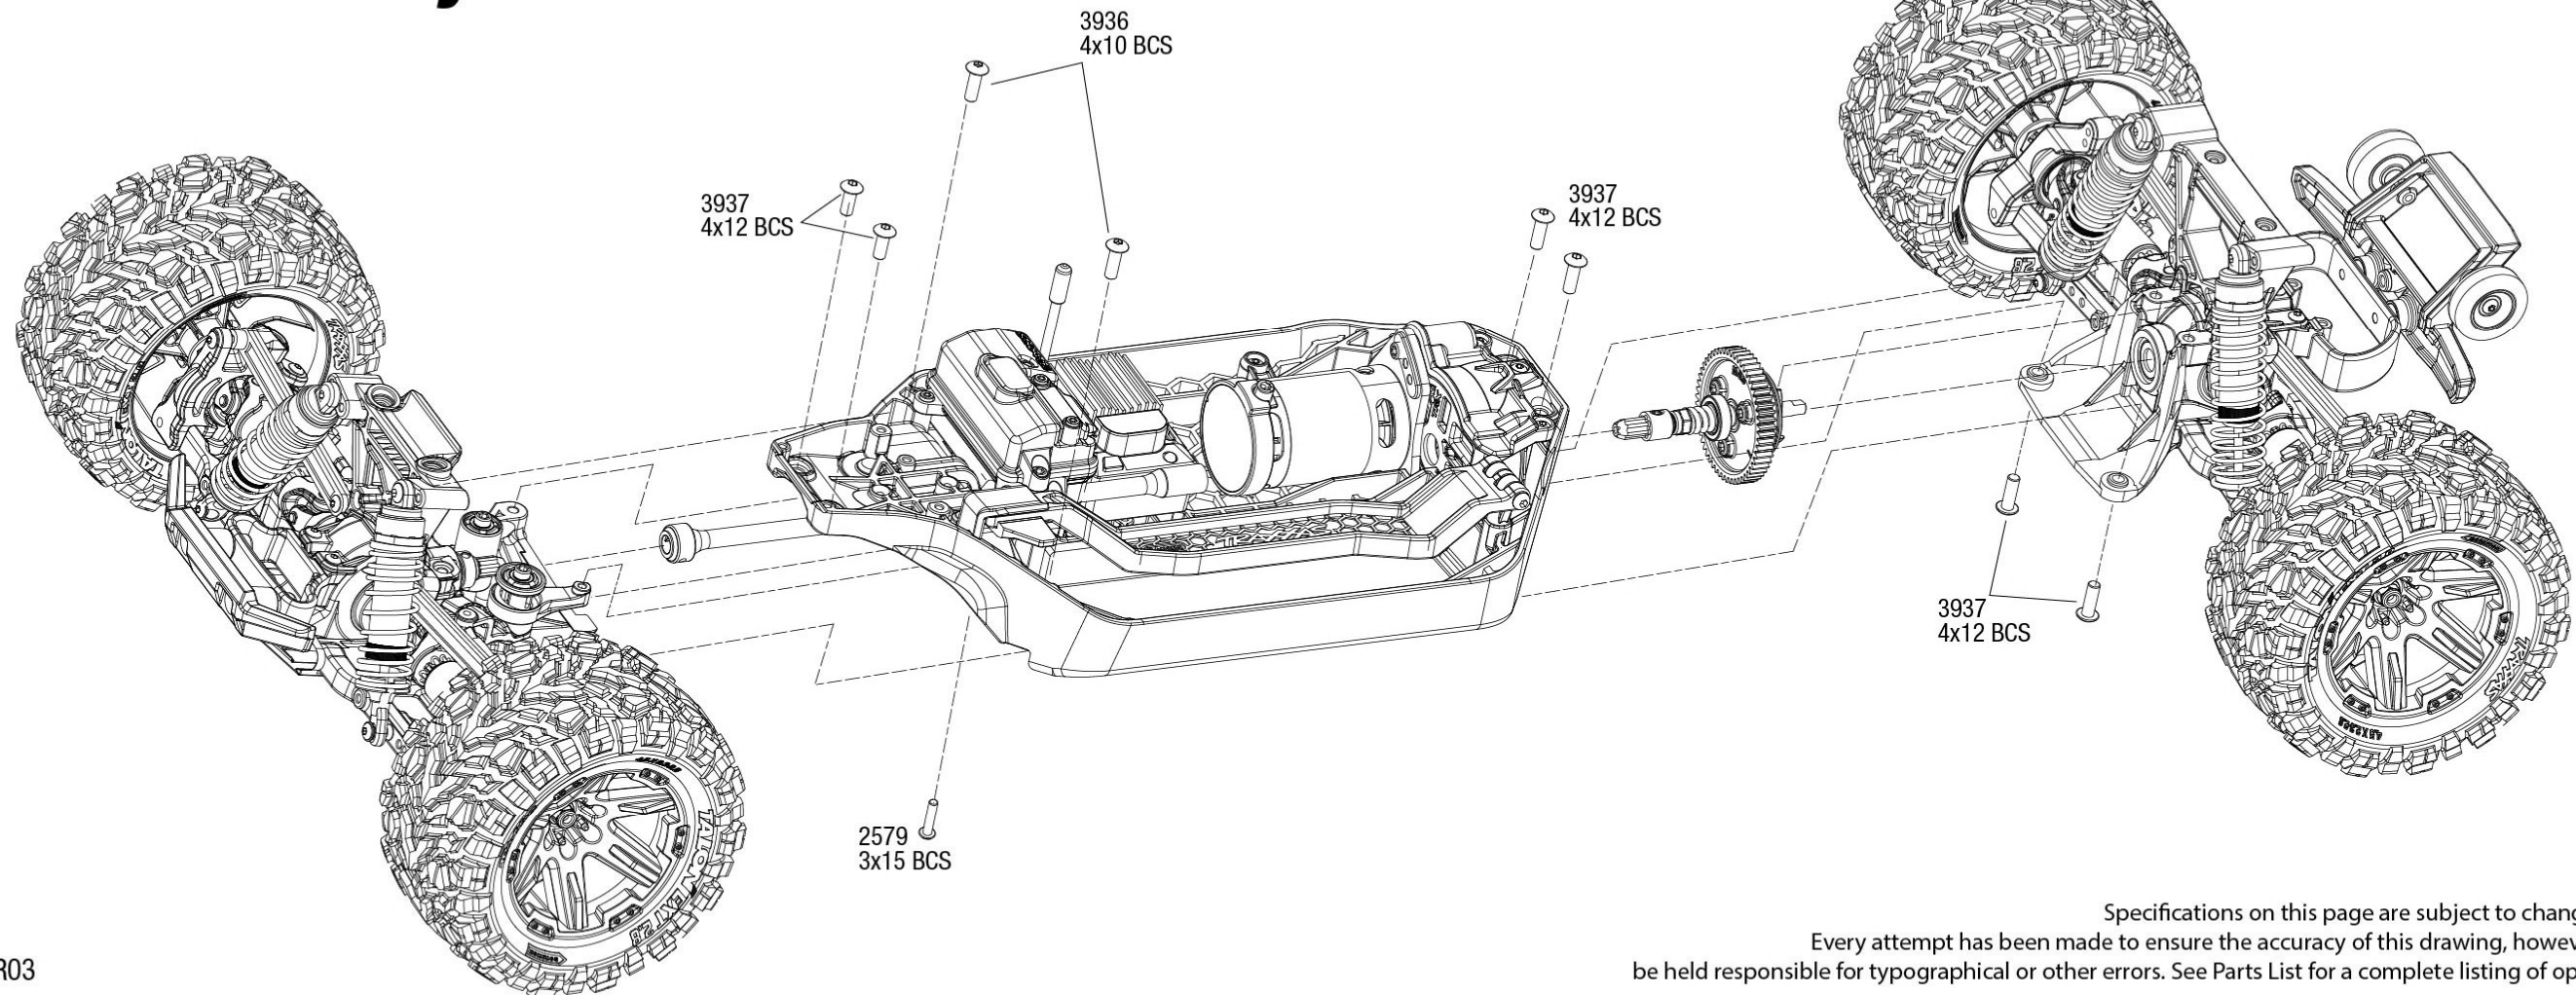

Driveshafts

Modular Assembly

Body Assembly

RUSTLER 4x4

BRUSHLESS

Transmission Assembly

See Parts List for a complete listing of optional accessories.

REV 231206-R03
 Specifications on this page are subject to change without notice. Every attempt has been made to ensure the accuracy of this drawing; however, Traxxas cannot be held responsible for typographical or other errors.