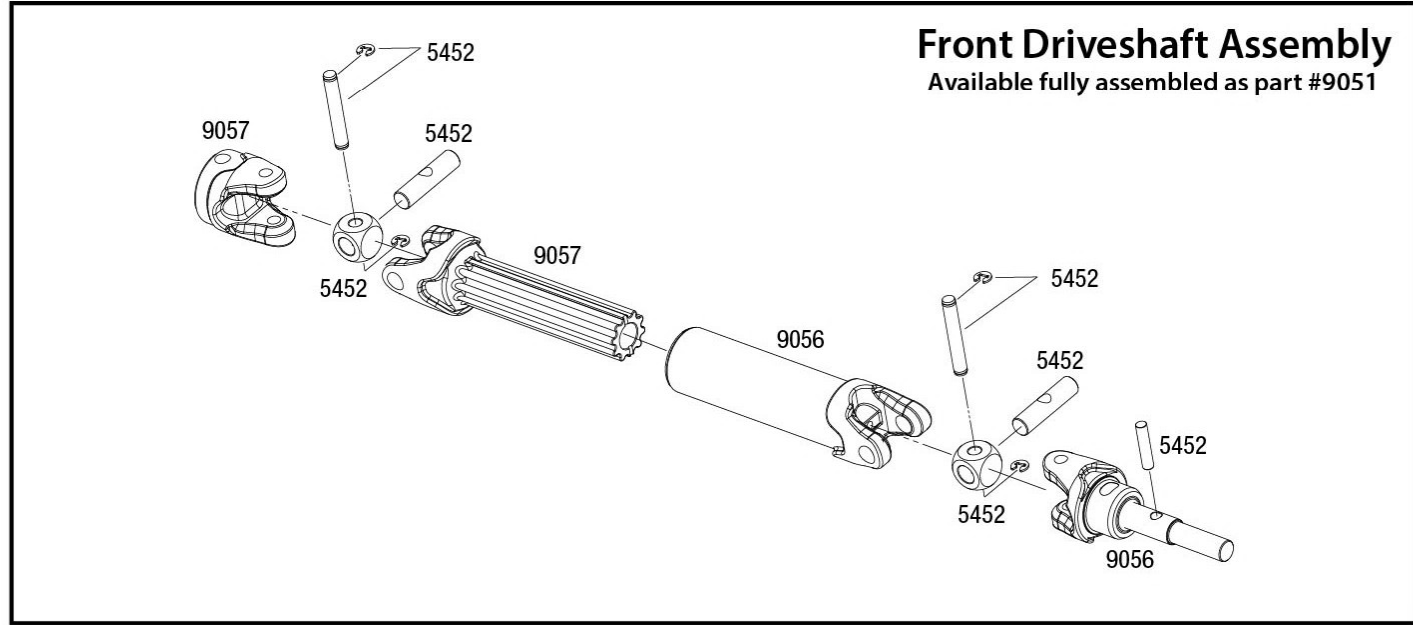

Driveshafts

Modular Assembly

Body Assembly

RUSTLER 4x4

BRUSHLESS

Transmission Assembly

See Parts List for a complete listing of optional accessories.

REV 231206-R03
 Specifications on this page are subject to change without notice. Every attempt has been made to ensure the accuracy of this drawing; however, Traxxas cannot be held responsible for typographical or other errors.