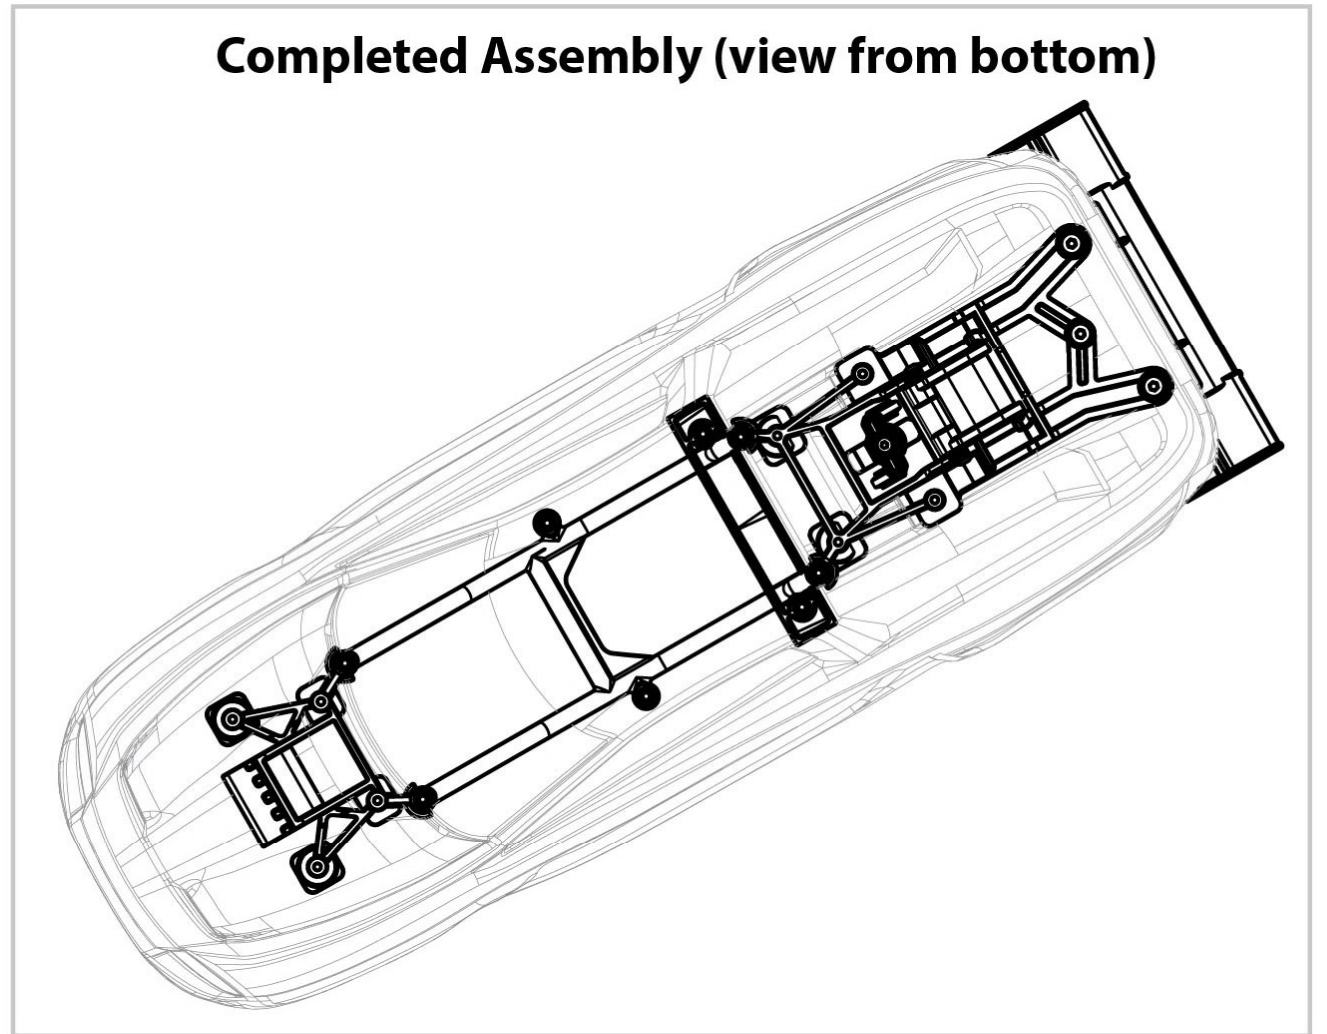

Driveshafts

Modular Assembly

Body Assembly

RUSTLER 4x4

BRUSHLESS

Transmission Assembly

See Parts List for a complete listing of optional accessories.

REV 231206-R03
 Specifications on this page are subject to change without notice. Every attempt has been made to ensure the accuracy of this drawing; however, Traxxas cannot be held responsible for typographical or other errors.