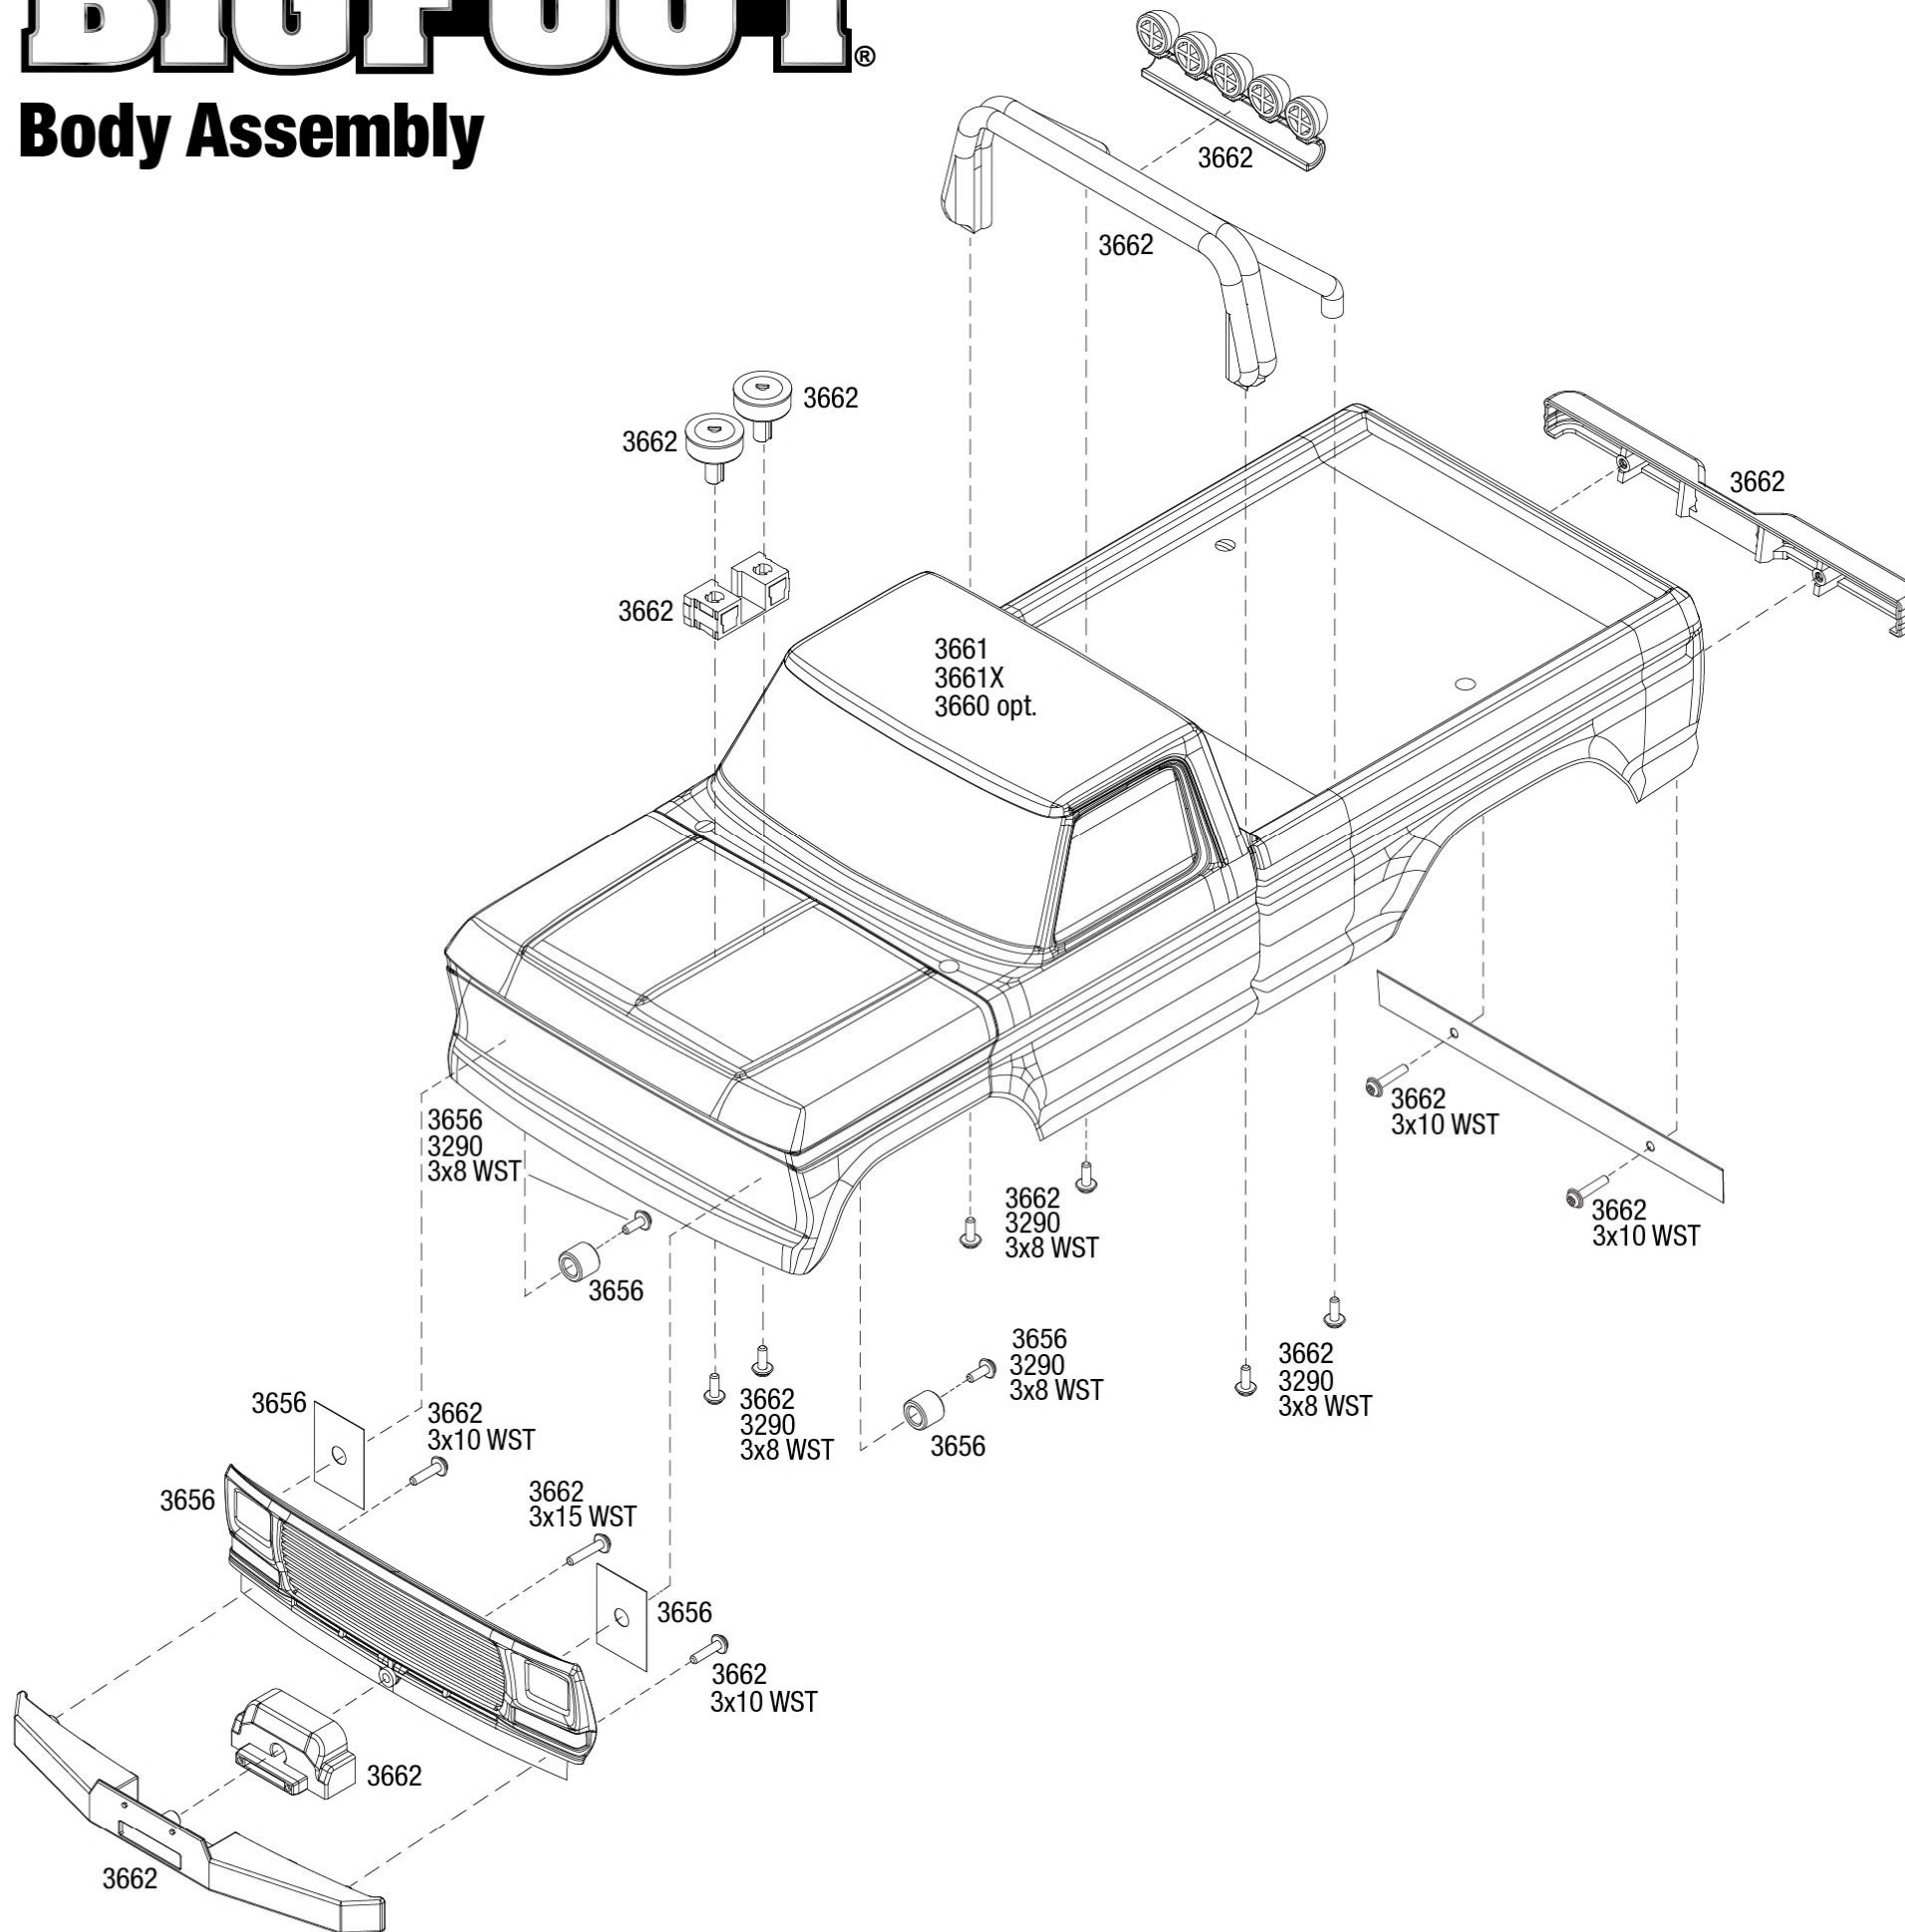

## Body Assembly

# TRAXXAS®

**Completed Assembly  
(view from bottom)**

- 3660 Body, Bigfoot® No. 1, Officially Licensed replica (clear, requires painting)/ window masks/ decal sheet
- 3661 Body, Bigfoot® No. 1, Officially Licensed replica (painted, decals applied)
- 3661X Body, Bigfoot® No. 1, blue-x, Officially Licensed replica (painted, decals applied)
- 3656 Grill, Bigfoot® No. 1 (chrome)/ decals/ adhesive tape/ mounting hardware
- 3662 Body accessories kit, Bigfoot® No. 1 (includes winch, front and rear bumpers, roll bar, light bar, engine detail, & mounting hardware) (grill sold separately)