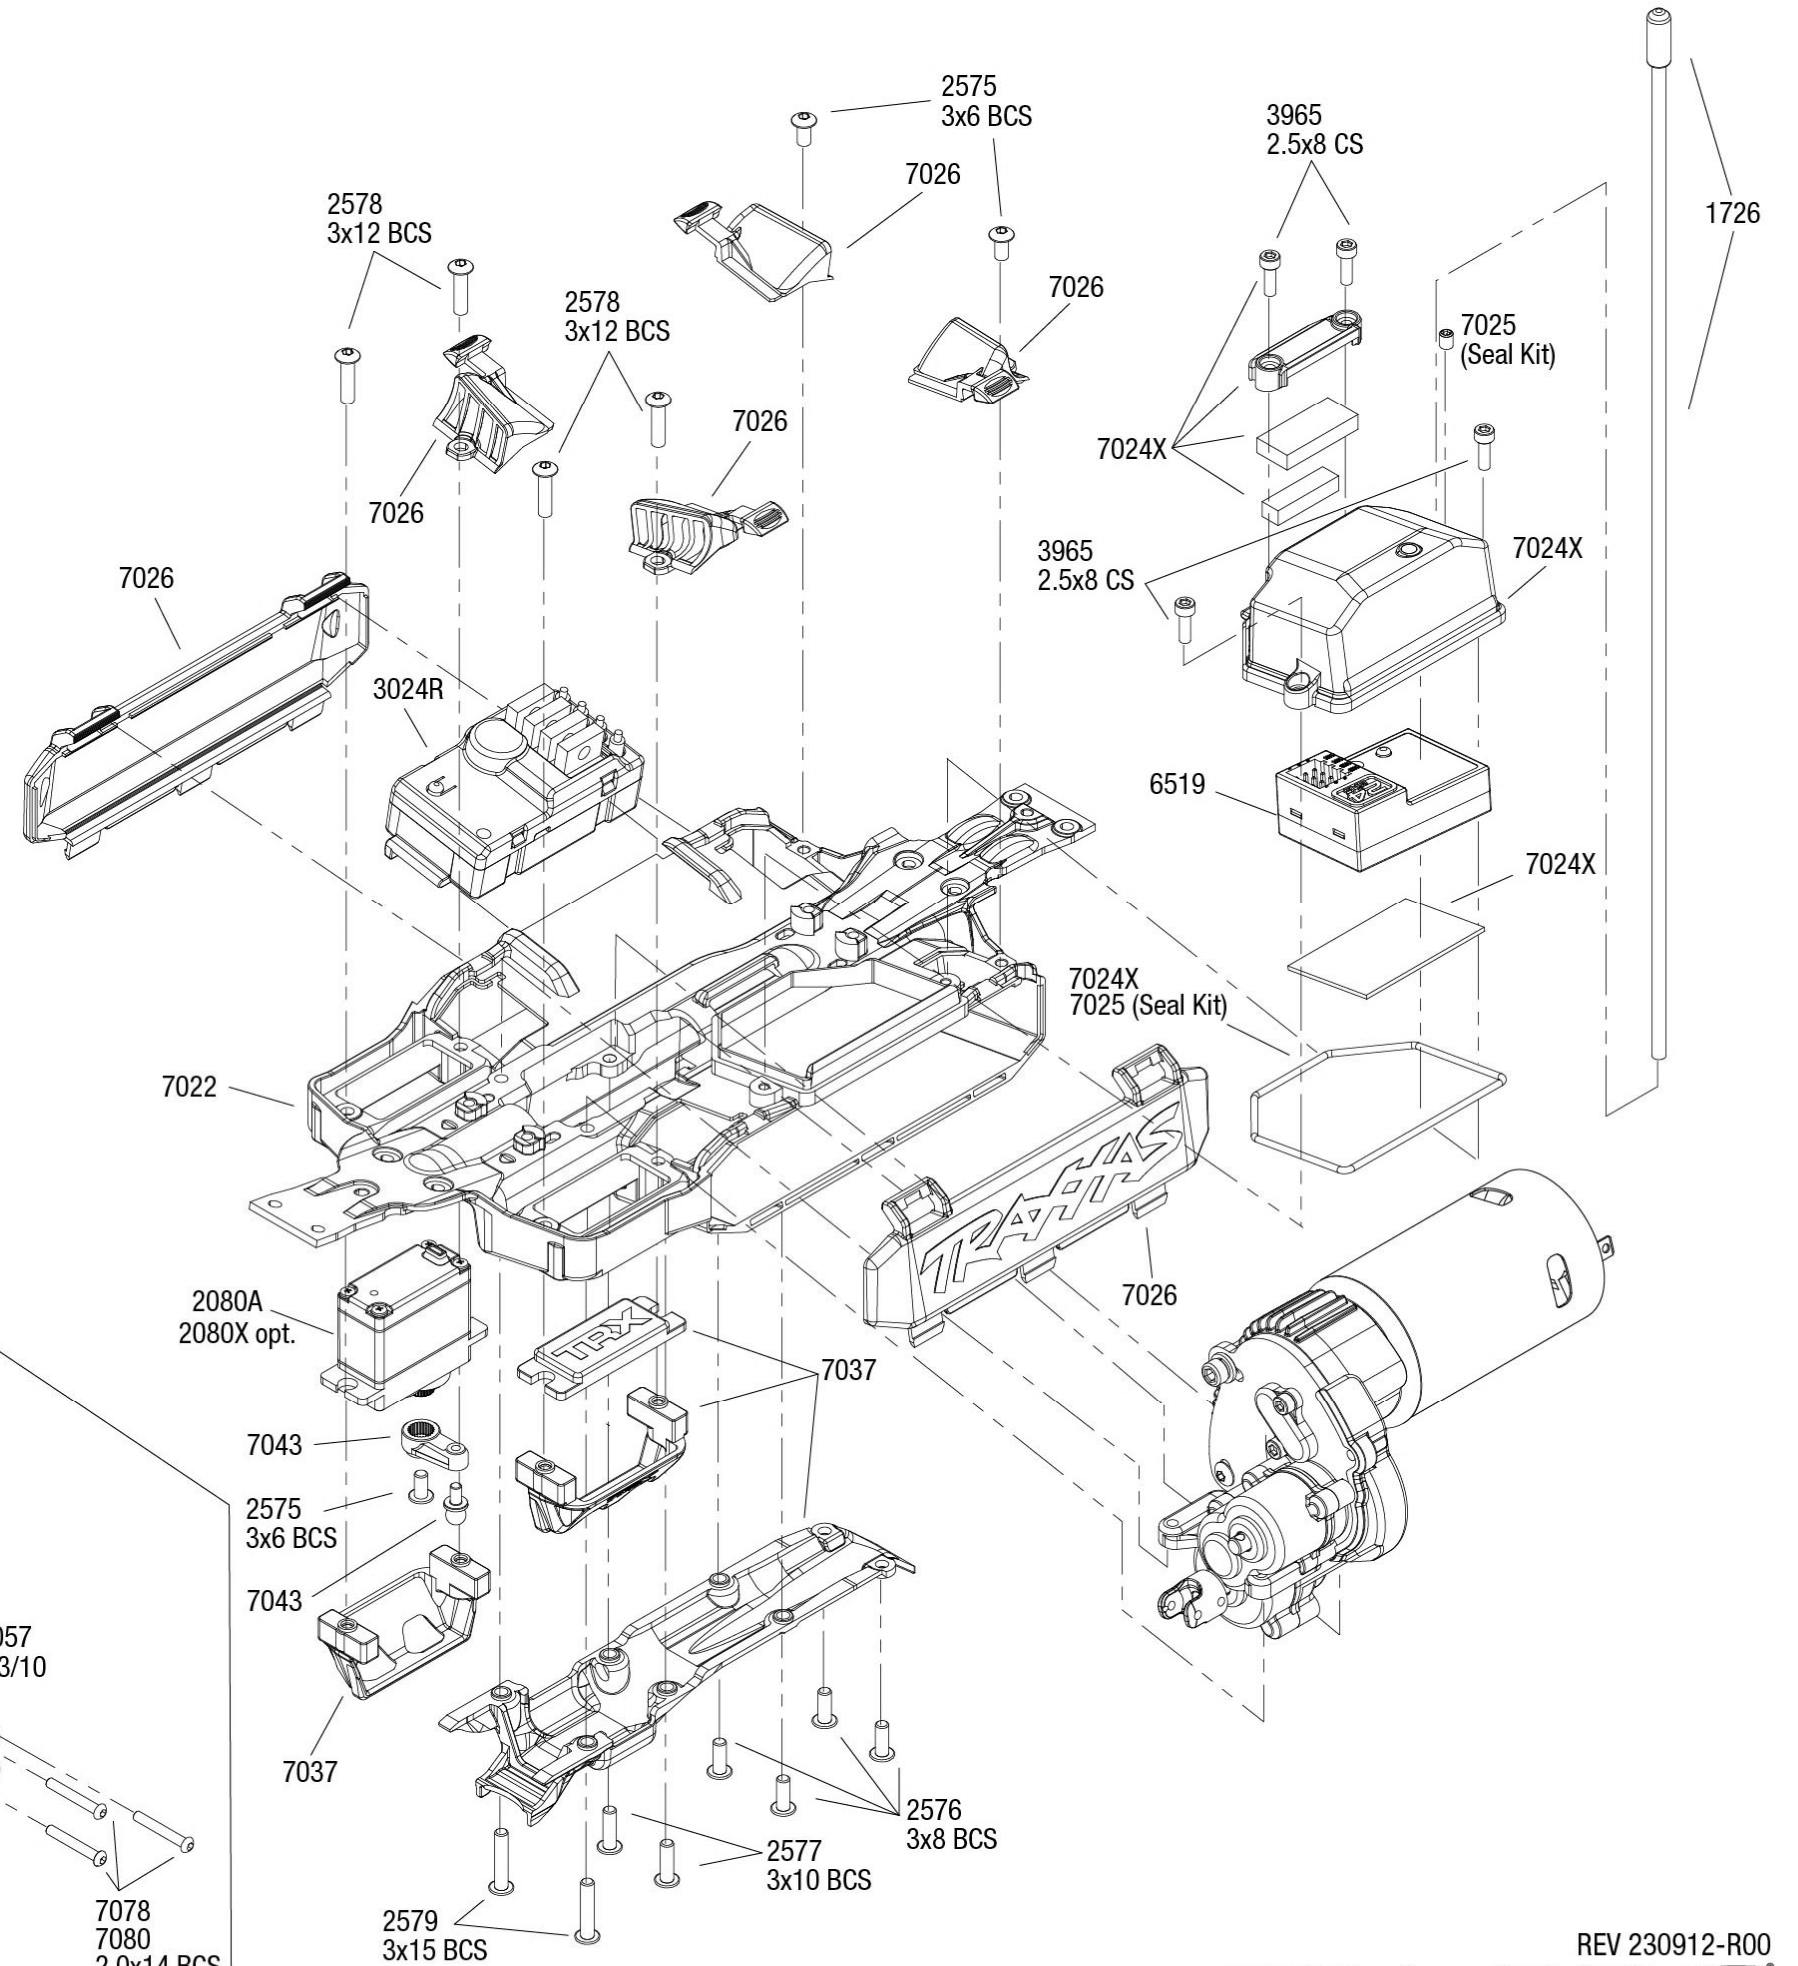

See Parts List for a complete listing of optional accessories.

116 Rear Assembly EREVO

See Parts List for a complete listing of optional accessories. Specifications on this page are subject to change without notice. Every attempt has been made to ensure the accuracy of this drawing; however, Traxxas cannot be held responsible for typographical or other errors.

1/16 EREVO

Chassis Assembly

Differential Assembly

Specifications on this page are subject to change without notice. Every attempt has been made to ensure the accuracy of this drawing; however, Traxxas cannot be held responsible for typographical or other errors.

See Parts List for a complete listing of optional accessories.

REV 230912-R00

Driveshaft Assembly

1/16

EREVO

Specifications on this page are subject to change without notice.
Every attempt has been made to ensure the accuracy of this drawing; however, Traxxas cannot be held responsible for typographical or other errors. See Parts List for a complete listing of optional accessories.