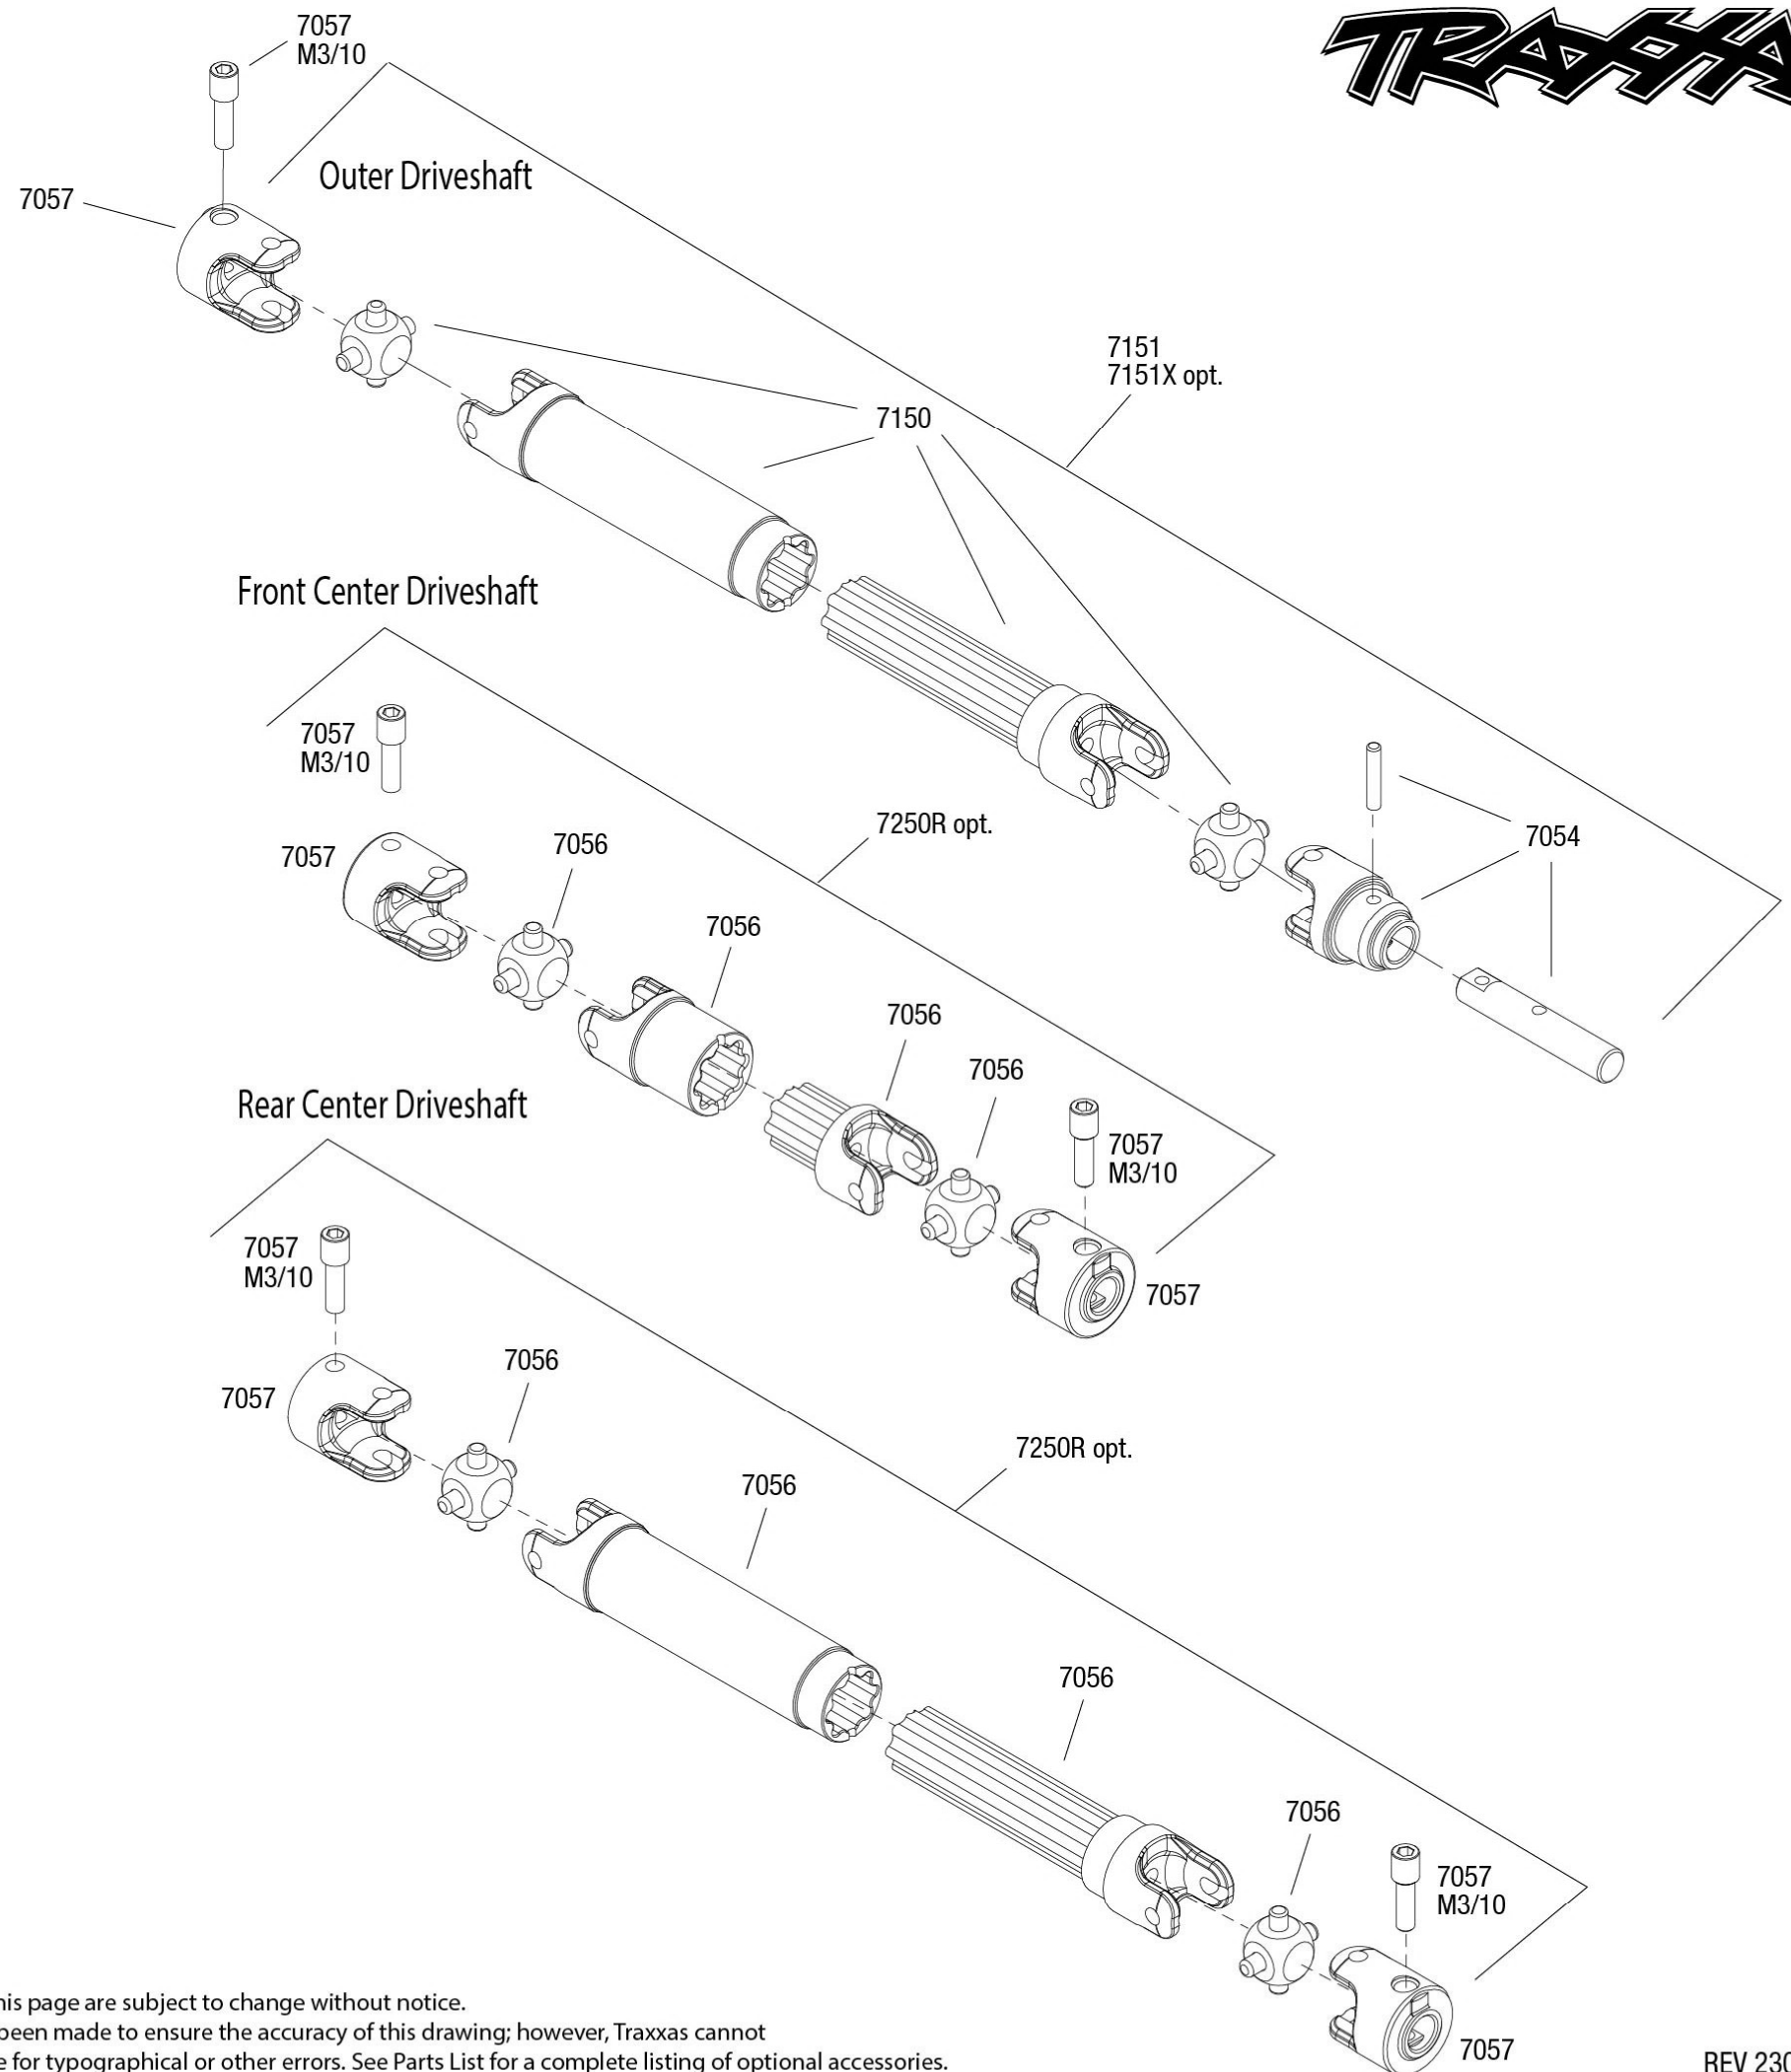

See Parts List for a complete listing of optional accessories.

116 Rear Assembly EREVO

See Parts List for a complete listing of optional accessories. Specifications on this page are subject to change without notice. Every attempt has been made to ensure the accuracy of this drawing; however, Traxxas cannot be held responsible for typographical or other errors.

1/16 EREVO

Chassis Assembly

Differential Assembly

Specifications on this page are subject to change without notice. Every attempt has been made to ensure the accuracy of this drawing; however, Traxxas cannot be held responsible for typographical or other errors.

See Parts List for a complete listing of optional accessories.

REV 230912-R00

Driveshaft Assembly

1/16

EREVO

Specifications on this page are subject to change without notice.
Every attempt has been made to ensure the accuracy of this drawing; however, Traxxas cannot be held responsible for typographical or other errors. See Parts List for a complete listing of optional accessories.