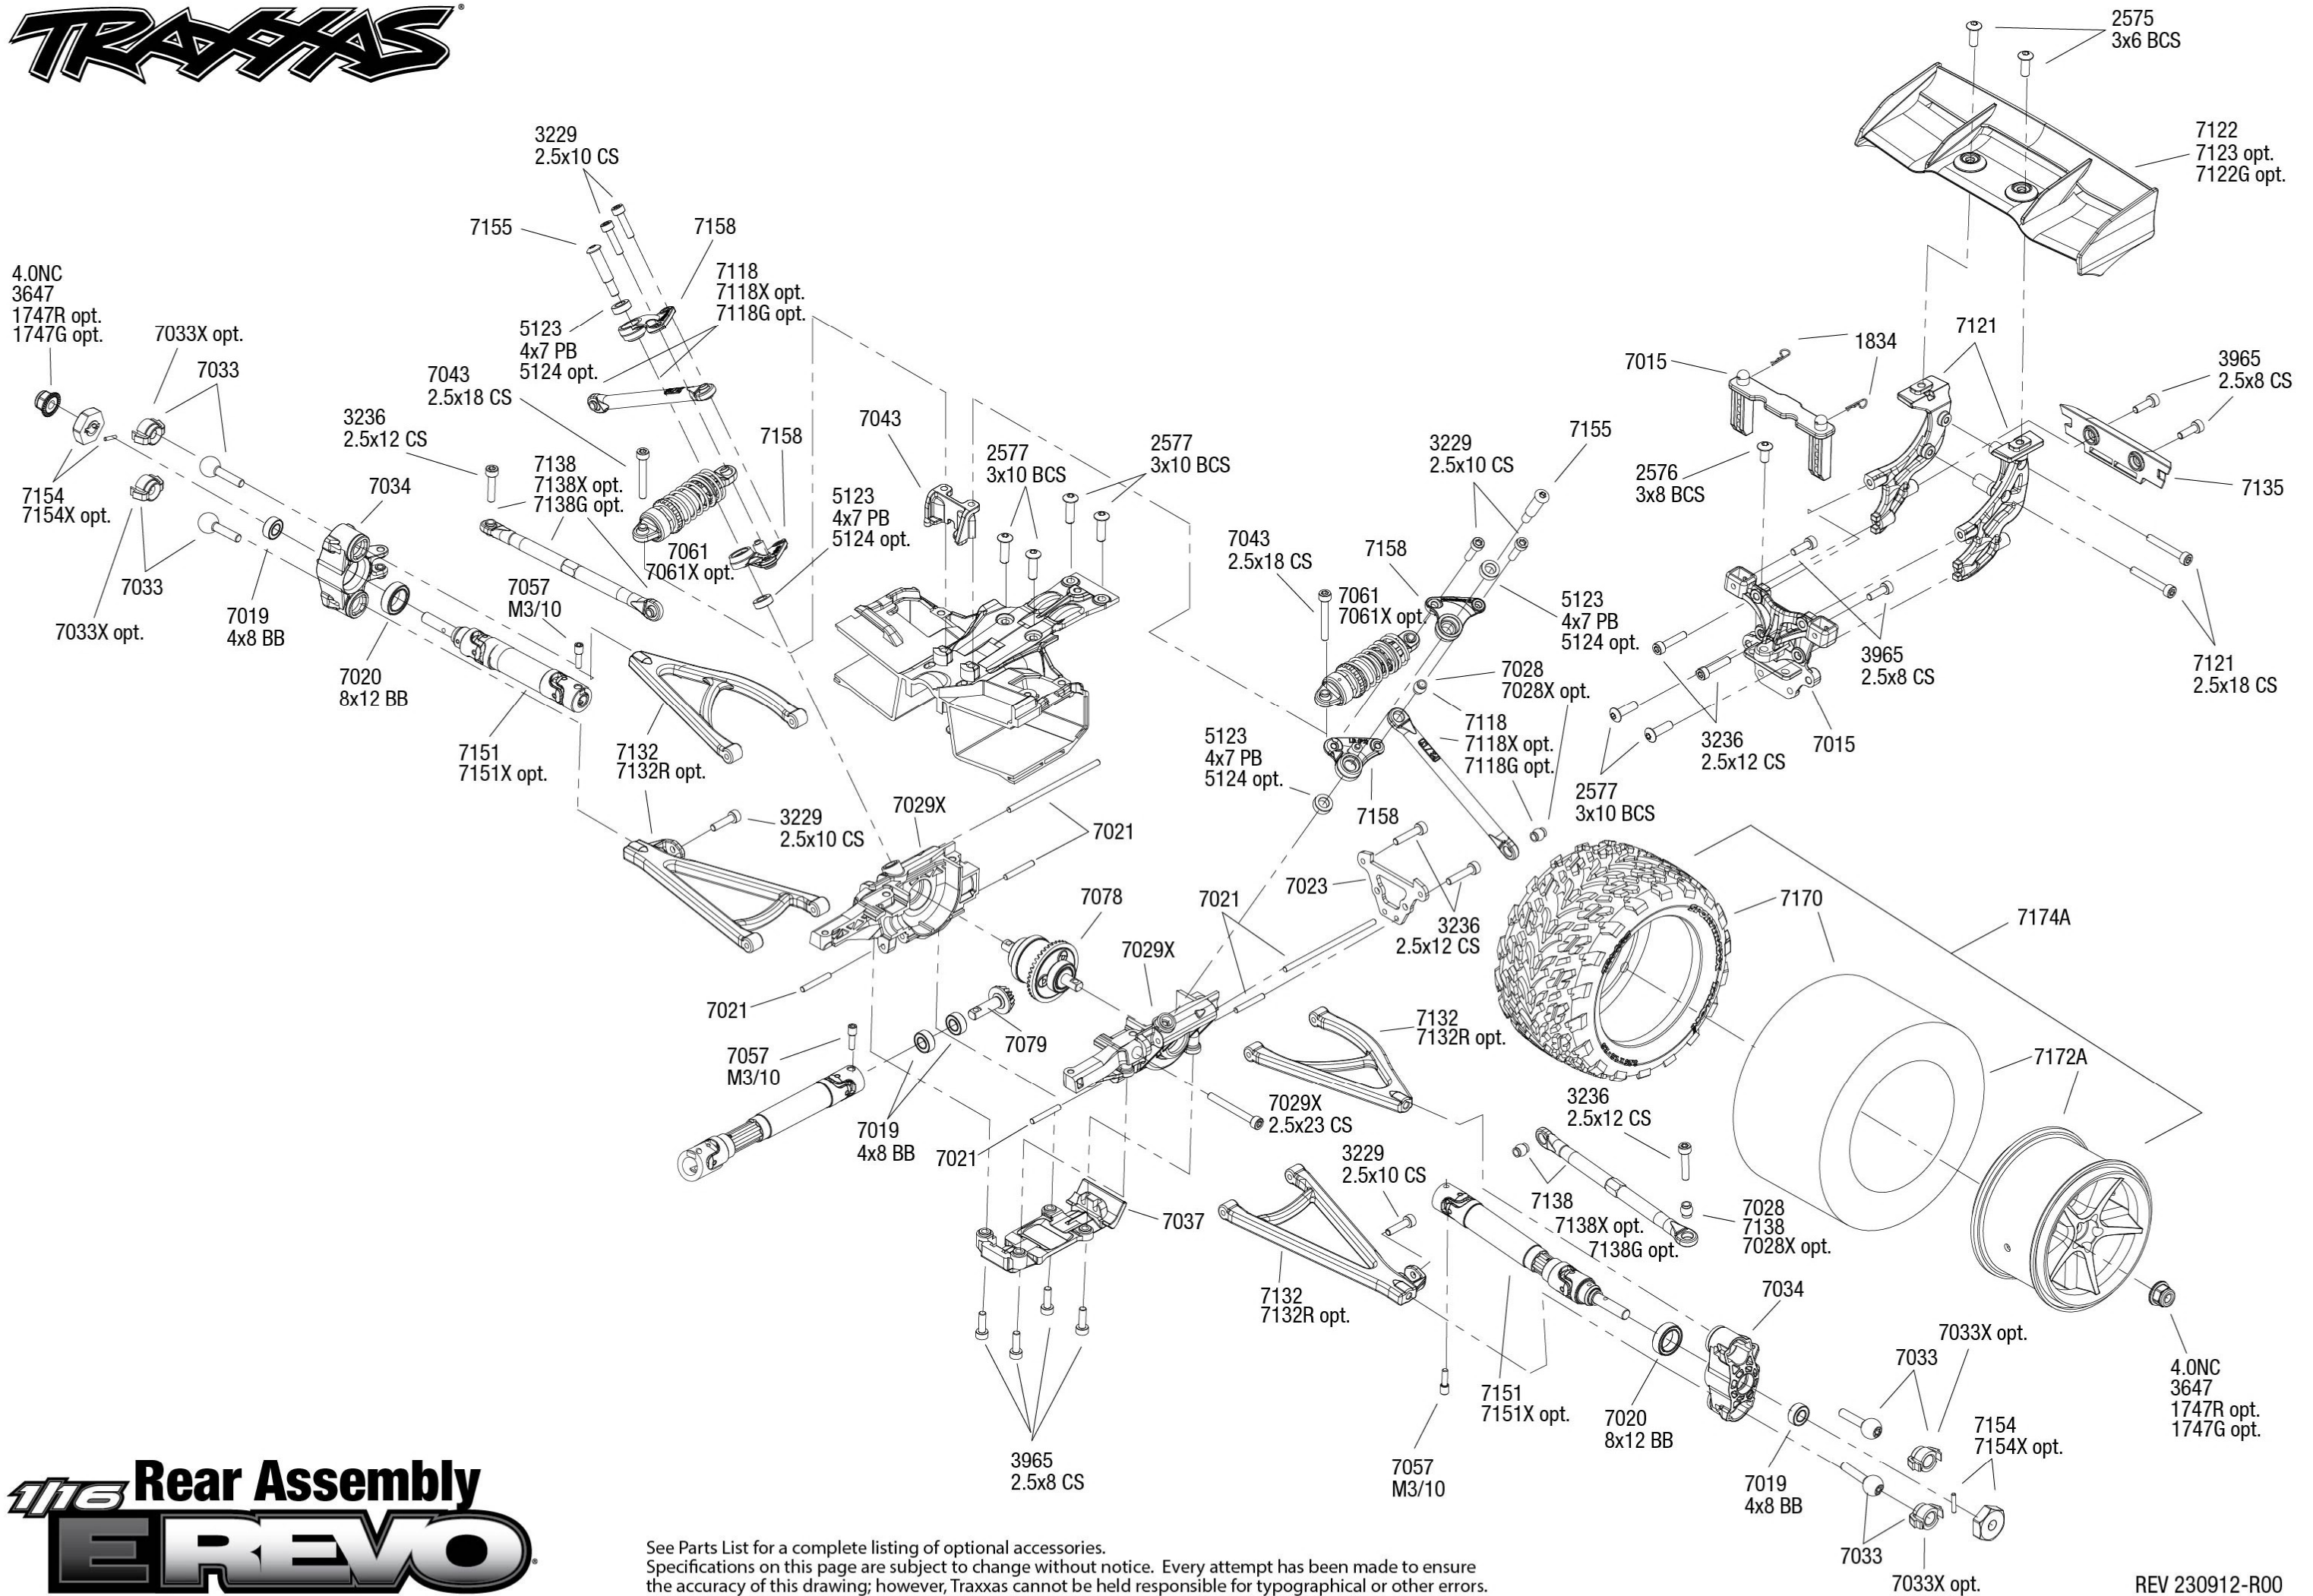

REV 230912-R00

Specifications on this page are subject to change without notice. Every attempt has been made to ensure the accuracy of this drawing, however Traxxas cannot be held responsible for typographical or other errors.

See Parts List for a complete listing of optional accessories.

116 Rear Assembly EREVO

See Parts List for a complete listing of optional accessories. Specifications on this page are subject to change without notice. Every attempt has been made to ensure the accuracy of this drawing; however, Traxxas cannot be held responsible for typographical or other errors.

1/16 EREVO

Chassis Assembly

Differential Assembly

Specifications on this page are subject to change without notice. Every attempt has been made to ensure the accuracy of this drawing; however, Traxxas cannot be held responsible for typographical or other errors.

See Parts List for a complete listing of optional accessories.

REV 230912-R00

Driveshaft Assembly

1/16

EREVO

Specifications on this page are subject to change without notice.
Every attempt has been made to ensure the accuracy of this drawing; however, Traxxas cannot be held responsible for typographical or other errors. See Parts List for a complete listing of optional accessories.