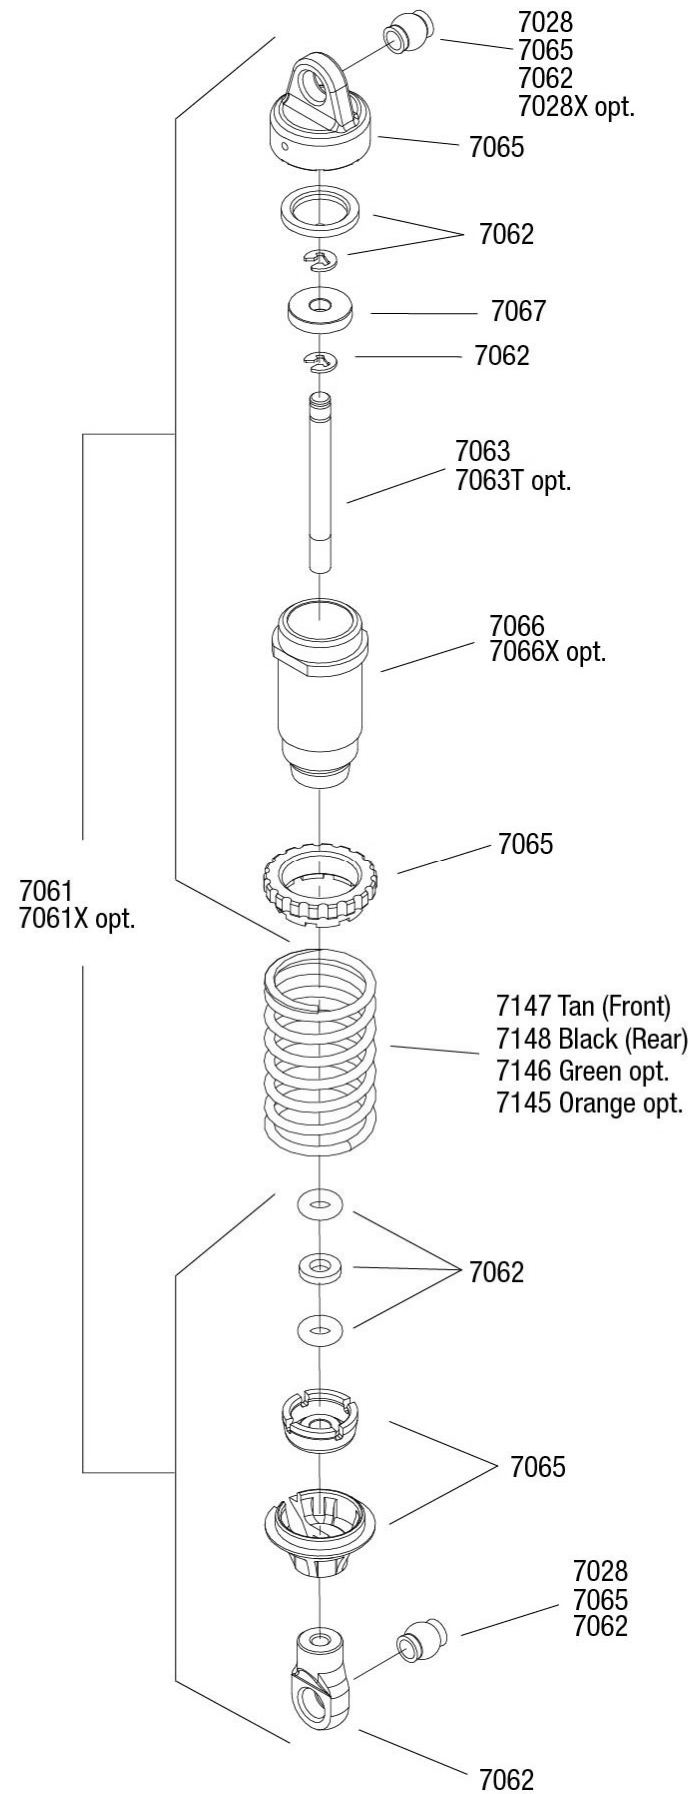

REV 230912-R00

Specifications on this page are subject to change without notice. Every attempt has been made to ensure the accuracy of this drawing, however Traxxas cannot be held responsible for typographical or other errors.

See Parts List for a complete listing of optional accessories.

116 Rear Assembly EREVO

See Parts List for a complete listing of optional accessories. Specifications on this page are subject to change without notice. Every attempt has been made to ensure the accuracy of this drawing; however, Traxxas cannot be held responsible for typographical or other errors.

1/16 EREVO

Chassis Assembly

Differential Assembly

Specifications on this page are subject to change without notice. Every attempt has been made to ensure the accuracy of this drawing; however, Traxxas cannot be held responsible for typographical or other errors.

See Parts List for a complete listing of optional accessories.

REV 230912-R00

Driveshaft Assembly

1/16

EREVO

Specifications on this page are subject to change without notice.
Every attempt has been made to ensure the accuracy of this drawing; however, Traxxas cannot be held responsible for typographical or other errors. See Parts List for a complete listing of optional accessories.