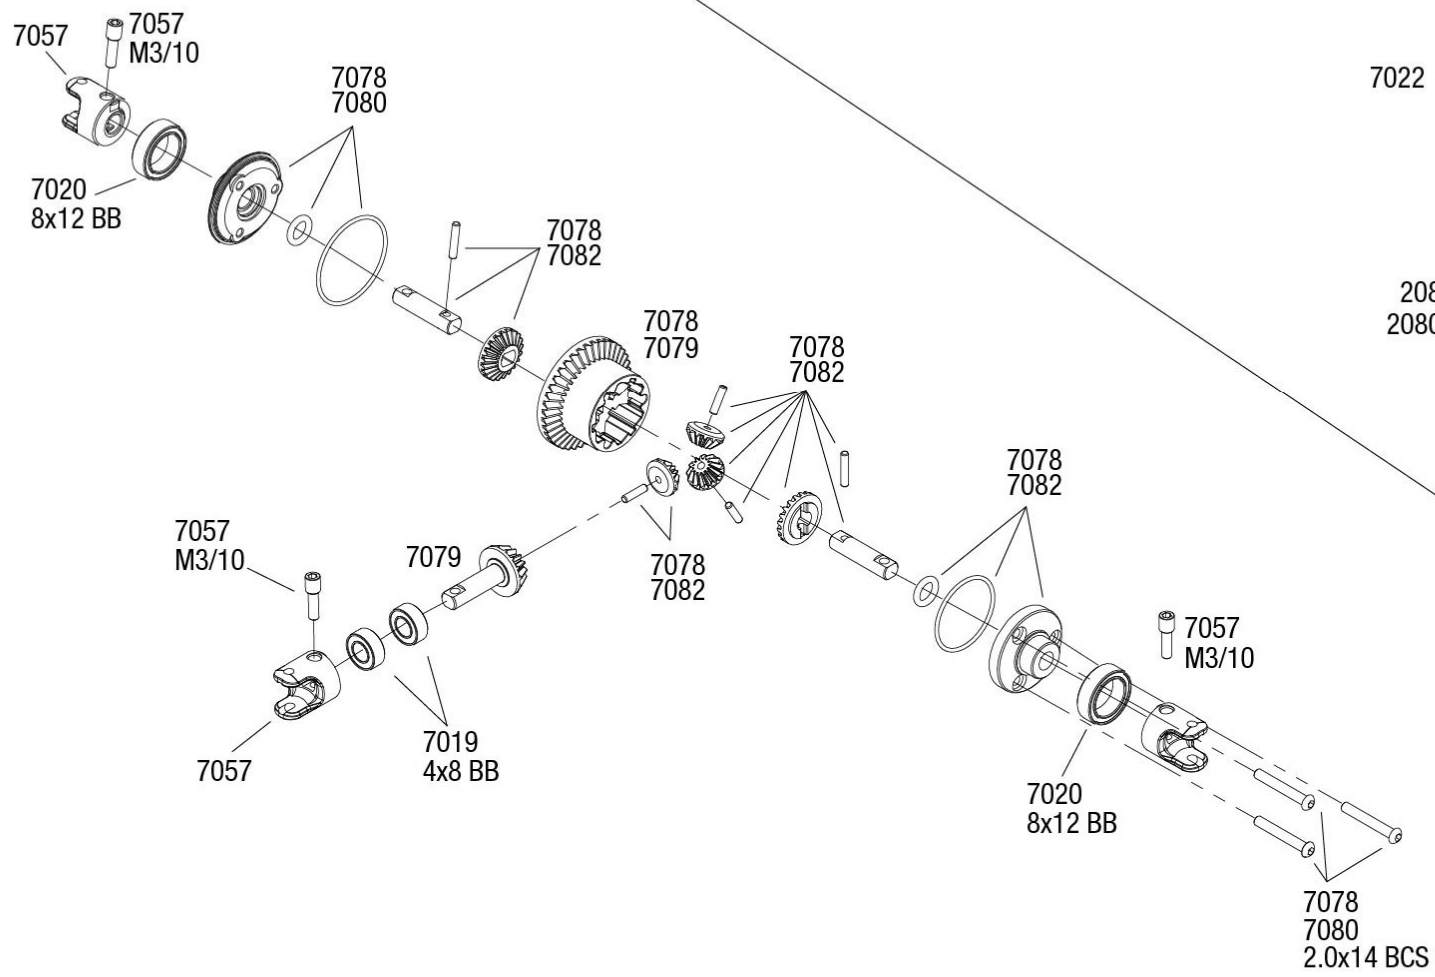

REV 230912-R00

Specifications on this page are subject to change without notice. Every attempt has been made to ensure the accuracy of this drawing, however Traxxas cannot be held responsible for typographical or other errors.

See Parts List for a complete listing of optional accessories.

116 Rear Assembly EREVO

See Parts List for a complete listing of optional accessories. Specifications on this page are subject to change without notice. Every attempt has been made to ensure the accuracy of this drawing; however, Traxxas cannot be held responsible for typographical or other errors.

1/16 EREVO

Chassis Assembly

Differential Assembly

Specifications on this page are subject to change without notice. Every attempt has been made to ensure the accuracy of this drawing; however, Traxxas cannot be held responsible for typographical or other errors.

See Parts List for a complete listing of optional accessories.

REV 230912-R00

Driveshaft Assembly

1/16

EREVO

Specifications on this page are subject to change without notice.
Every attempt has been made to ensure the accuracy of this drawing; however, Traxxas cannot be held responsible for typographical or other errors. See Parts List for a complete listing of optional accessories.