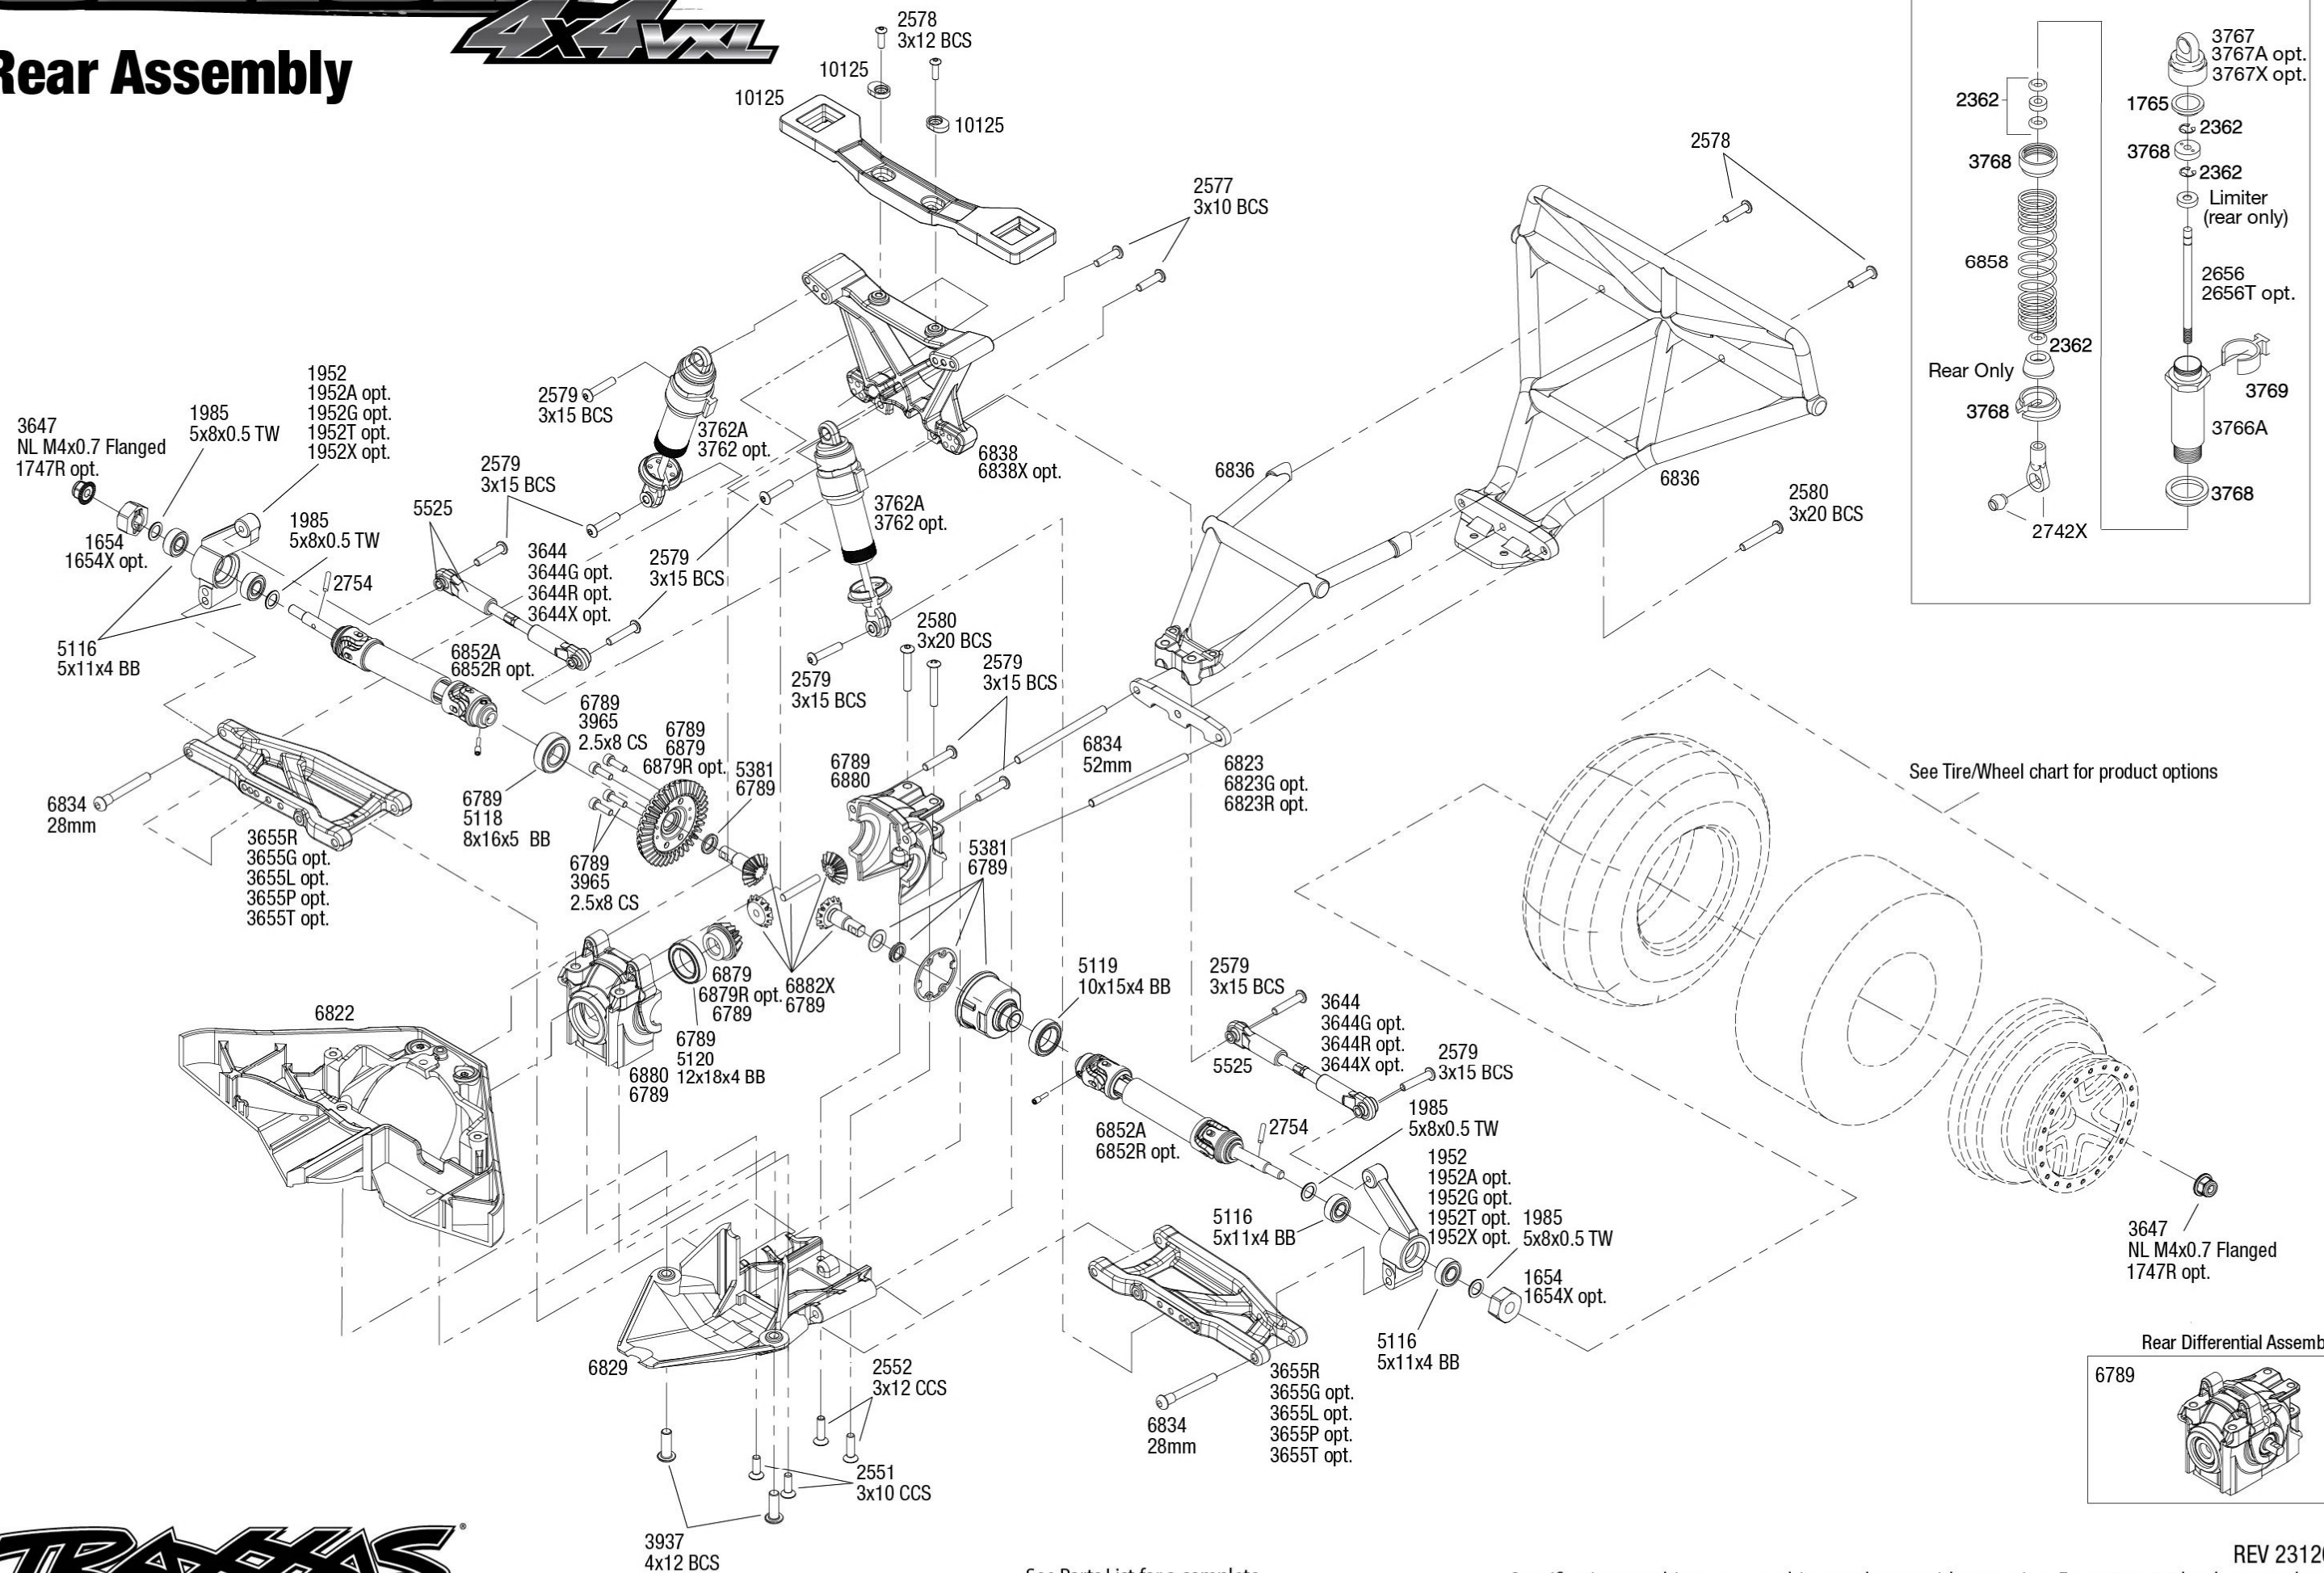

SLASH 4x4vxl

Rear Assembly

See Parts List for a complete listing of optional accessories.

Specifications on this page are subject to change without notice. Every attempt has been made to ensure the accuracy of this drawing, however Traxxas cannot be held responsible for typographical or other errors.

REV 231205-R01