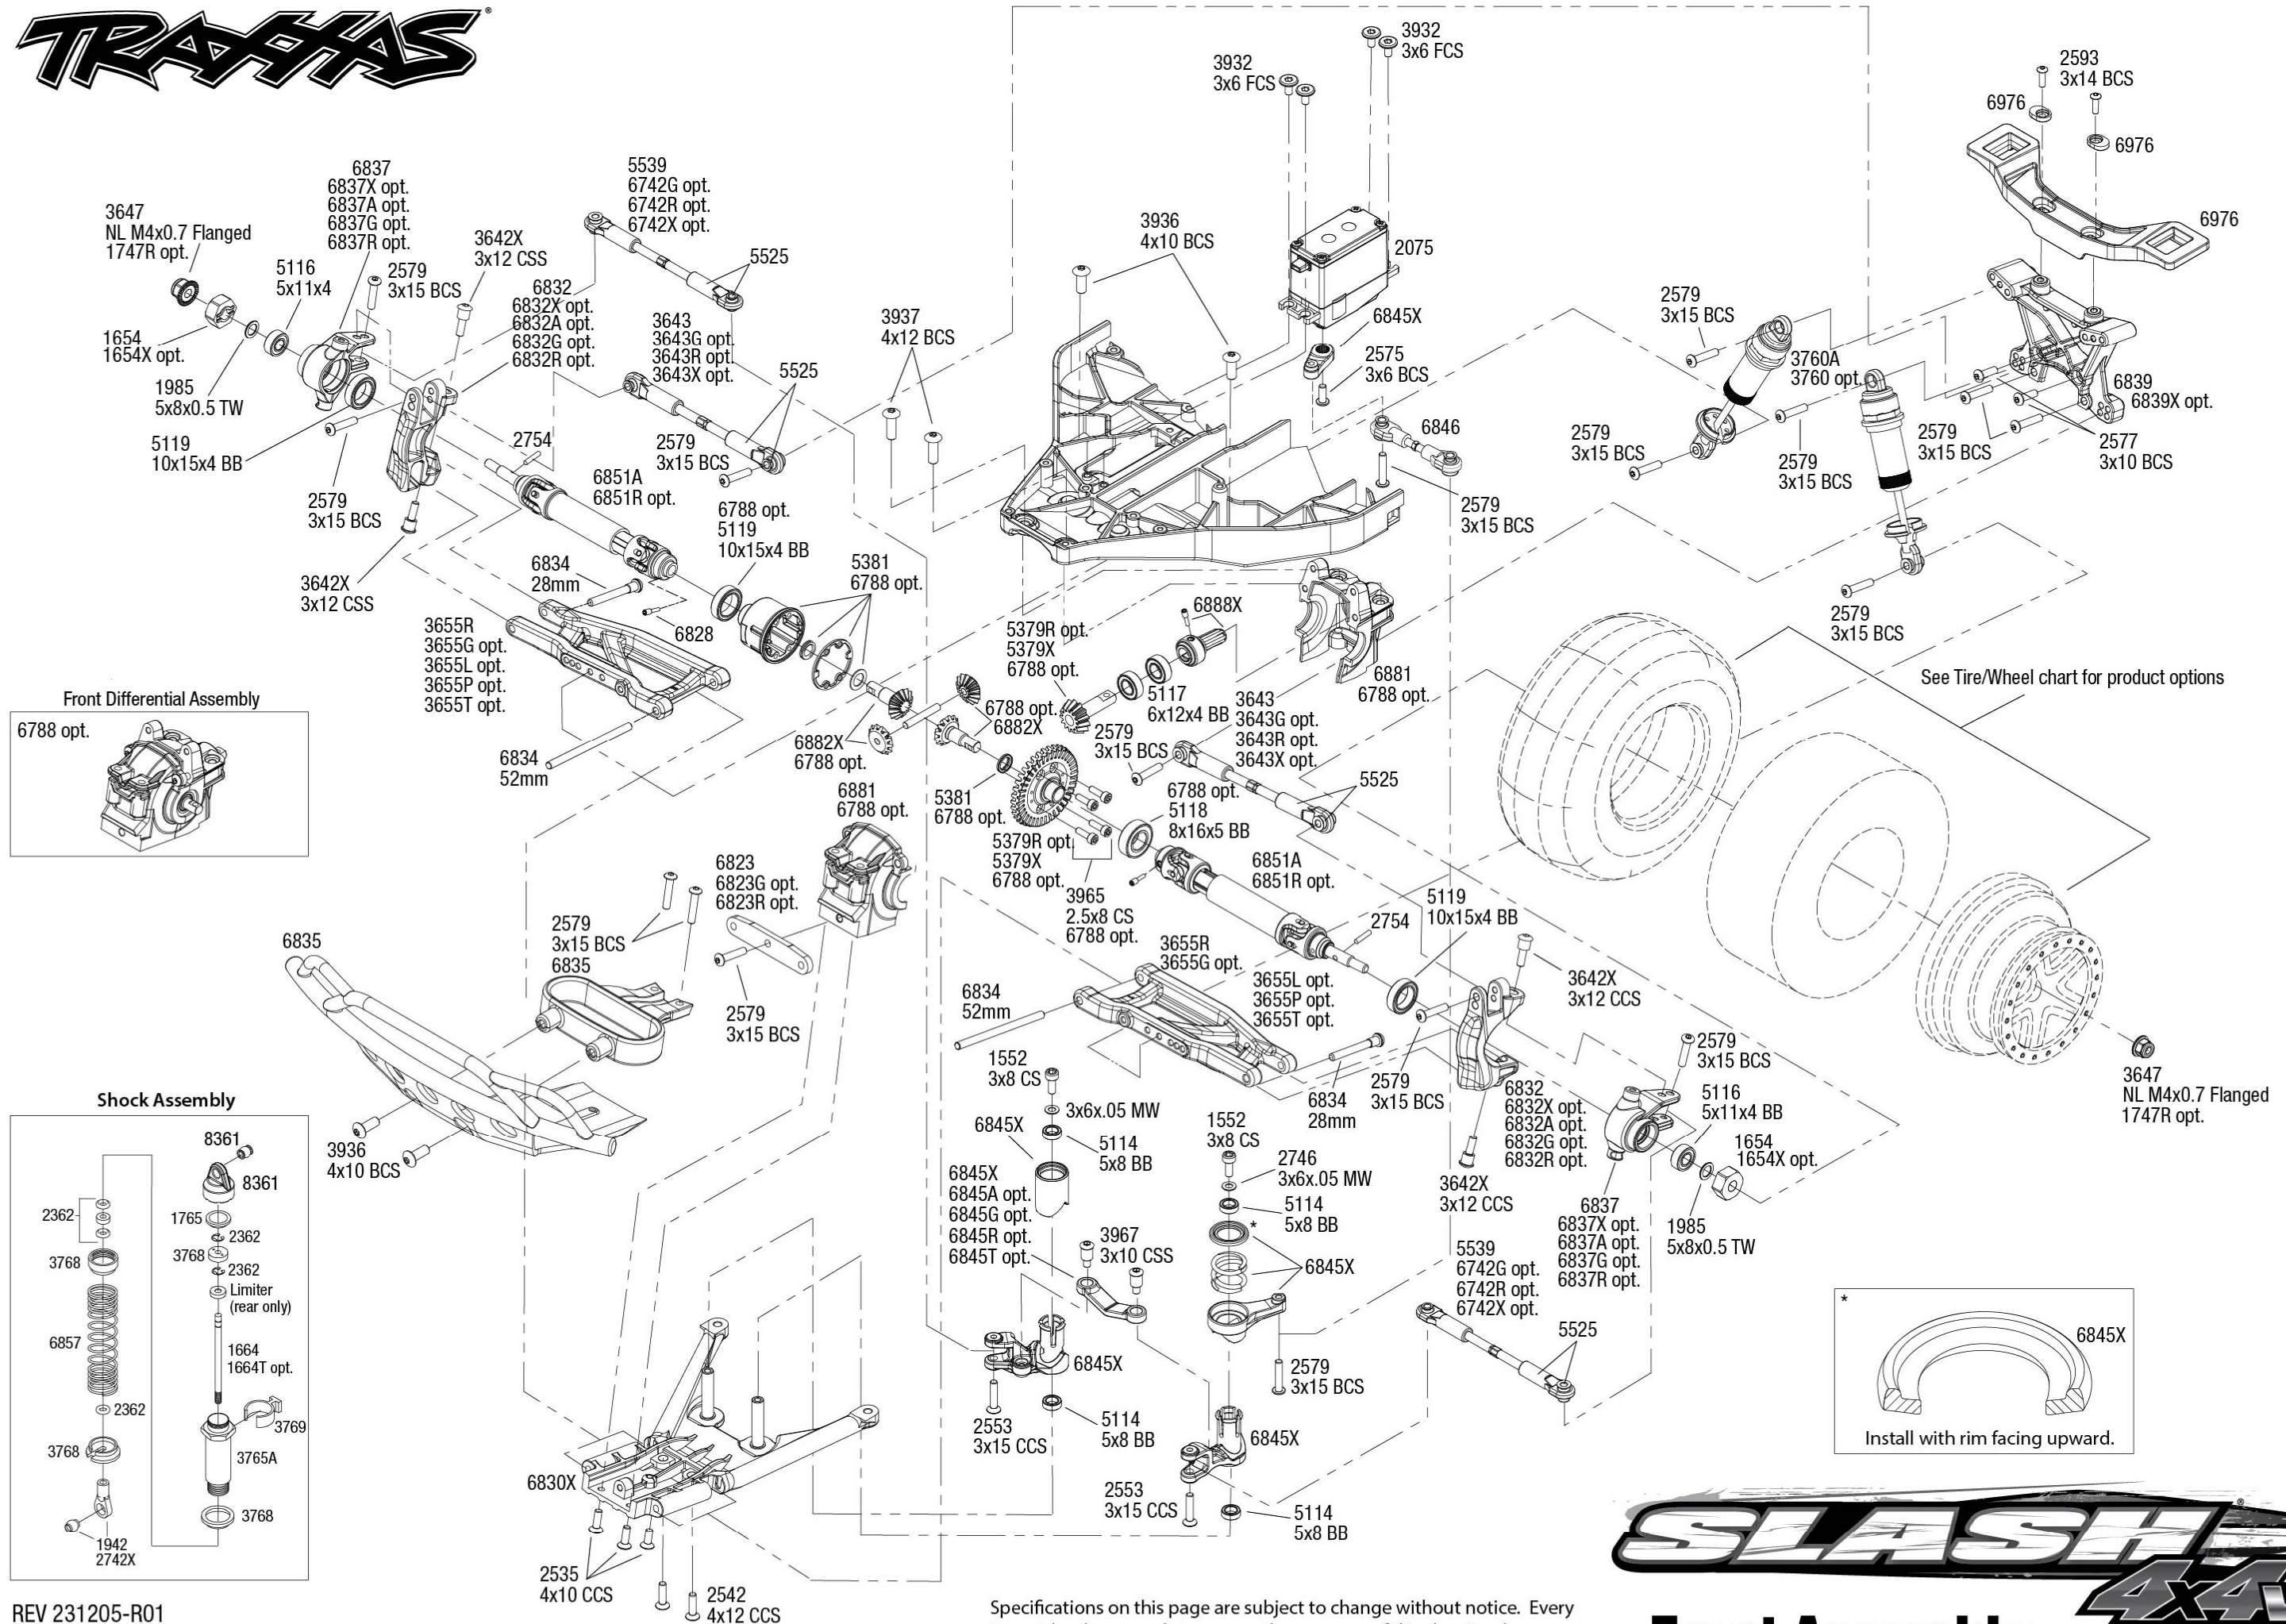

REV 231205-R01
See Parts List for a complete listing of optional accessories.

Specifications on this page are subject to change without notice. Every attempt has been made to ensure the accuracy of this drawing, however Traxxas cannot be held responsible for typographical or other errors.