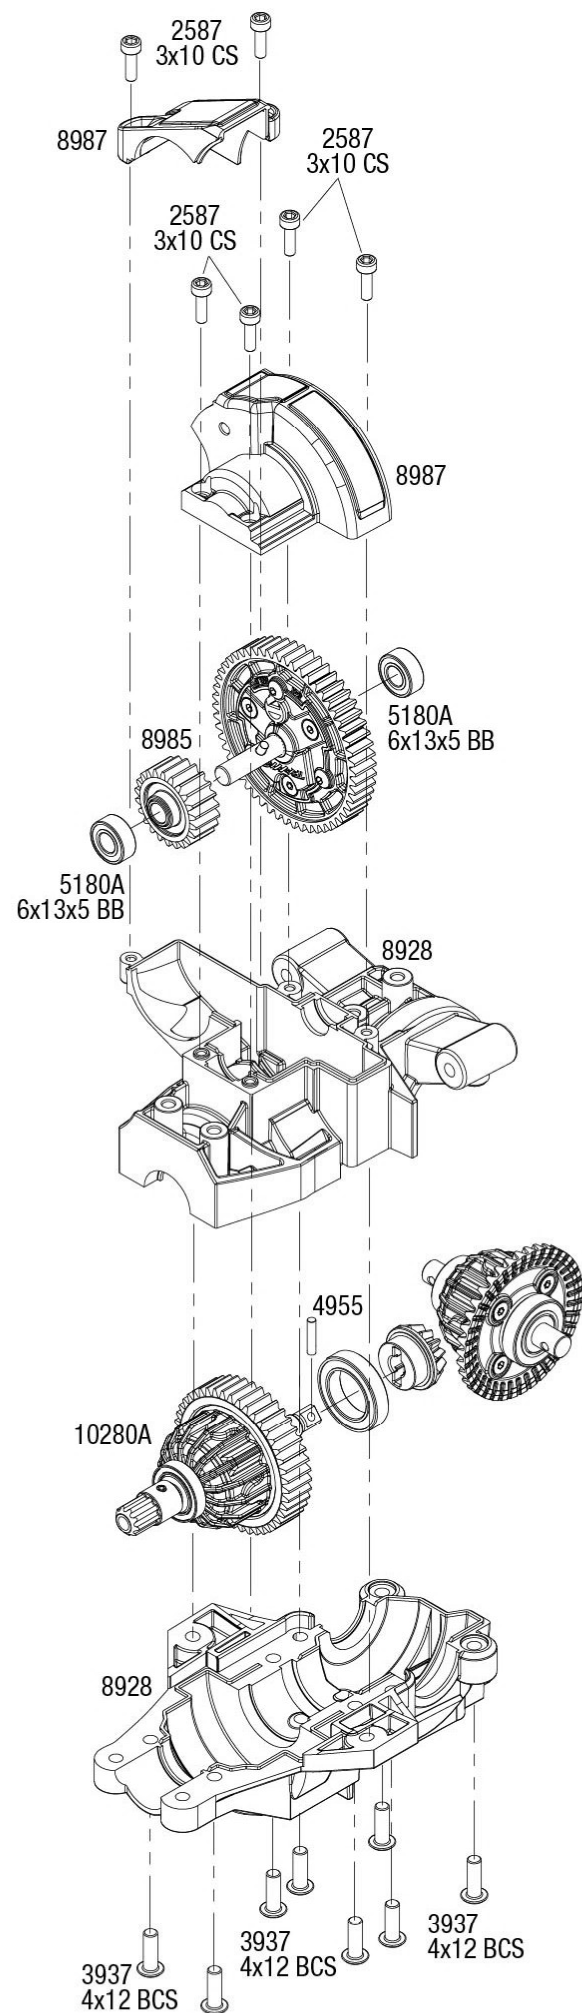

MAXX SLASH

Transmission Assembly

See Parts List for a complete listing of optional accessories.

REV 240226-R00

Center Differential Assembly

Available fully assembled as part #10280A
Accessory Center Differential Assembly also available as part #10280X

Cush Drive Assembly

Front & Rear Driveshaft Assembly

Available fully assembled as part #10250

Specifications on this page are subject to change without notice. Every attempt has been made to ensure the accuracy of this drawing; however, Traxxas cannot be held responsible for typographical or other errors.