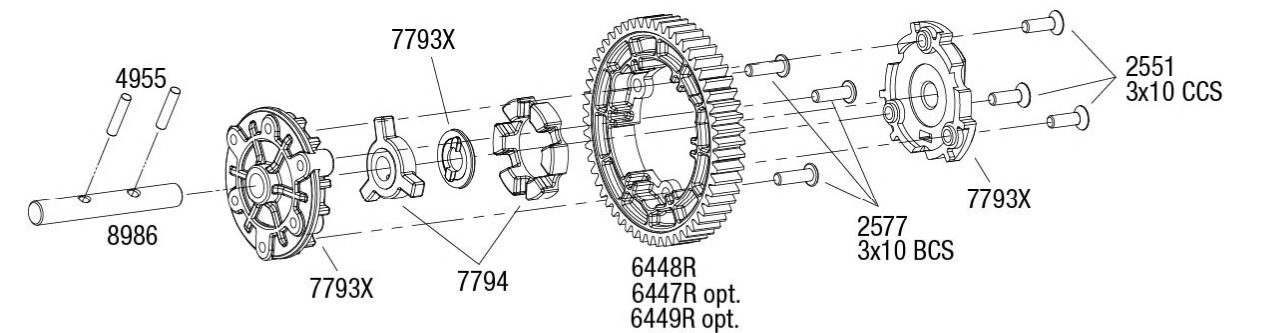

MAXX SLASH

Transmission Assembly

See Parts List for a complete listing of optional accessories.

REV 240226-R00

Center Differential Assembly

Available fully assembled as part #10280A
Accessory Center Differential Assembly also available as part #10280X

Cush Drive Assembly

Front & Rear Driveshaft Assembly

Available fully assembled as part #10250

Specifications on this page are subject to change without notice. Every attempt has been made to ensure the accuracy of this drawing; however, Traxxas cannot be held responsible for typographical or other errors.