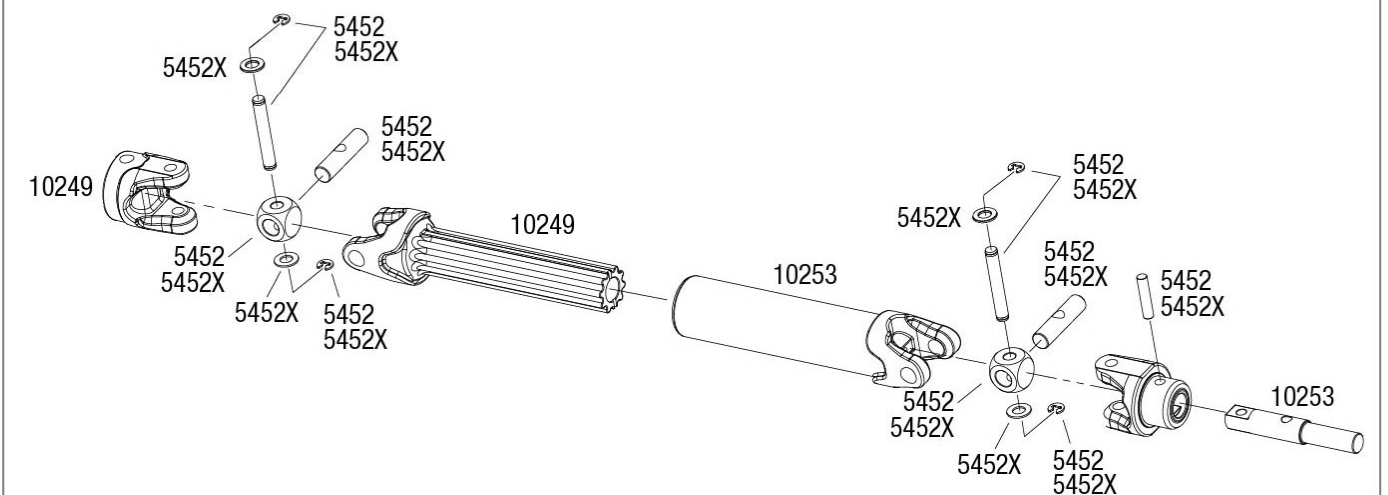

MAXX SLASH

Transmission Assembly

See Parts List for a complete listing of optional accessories.

REV 240226-R00

Center Differential Assembly

Available fully assembled as part #10280A
Accessory Center Differential Assembly also available as part #10280X

Cush Drive Assembly

Front & Rear Driveshaft Assembly

Available fully assembled as part #10250

Specifications on this page are subject to change without notice. Every attempt has been made to ensure the accuracy of this drawing; however, Traxxas cannot be held responsible for typographical or other errors.