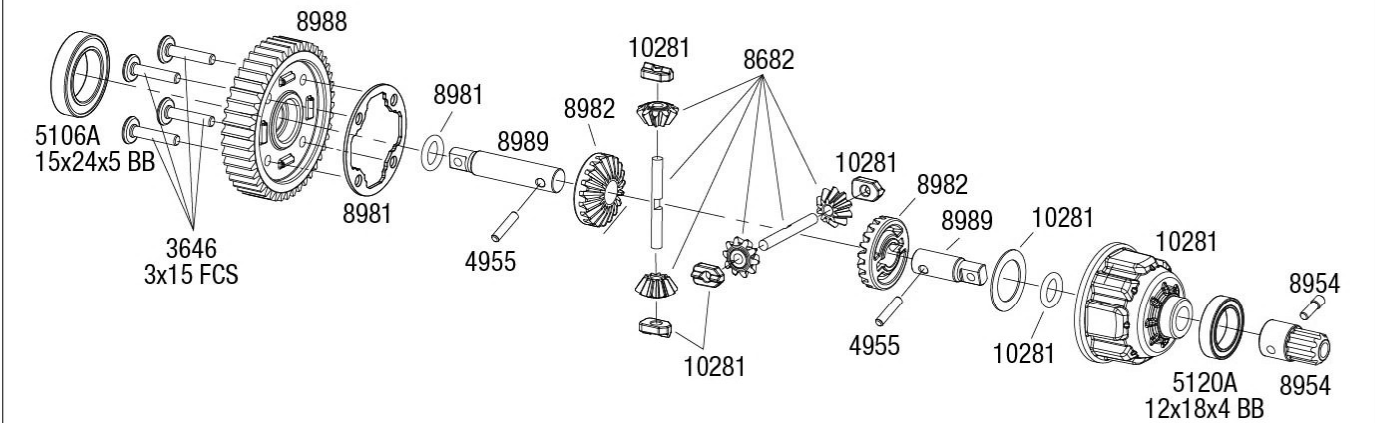

MAXX SLASH

Transmission Assembly

See Parts List for a complete listing of optional accessories.

REV 240226-R00

Center Differential Assembly

Available fully assembled as part #10280A
Accessory Center Differential Assembly also available as part #10280X

Cush Drive Assembly

Front & Rear Driveshaft Assembly

Available fully assembled as part #10250

Specifications on this page are subject to change without notice. Every attempt has been made to ensure the accuracy of this drawing; however, Traxxas cannot be held responsible for typographical or other errors.