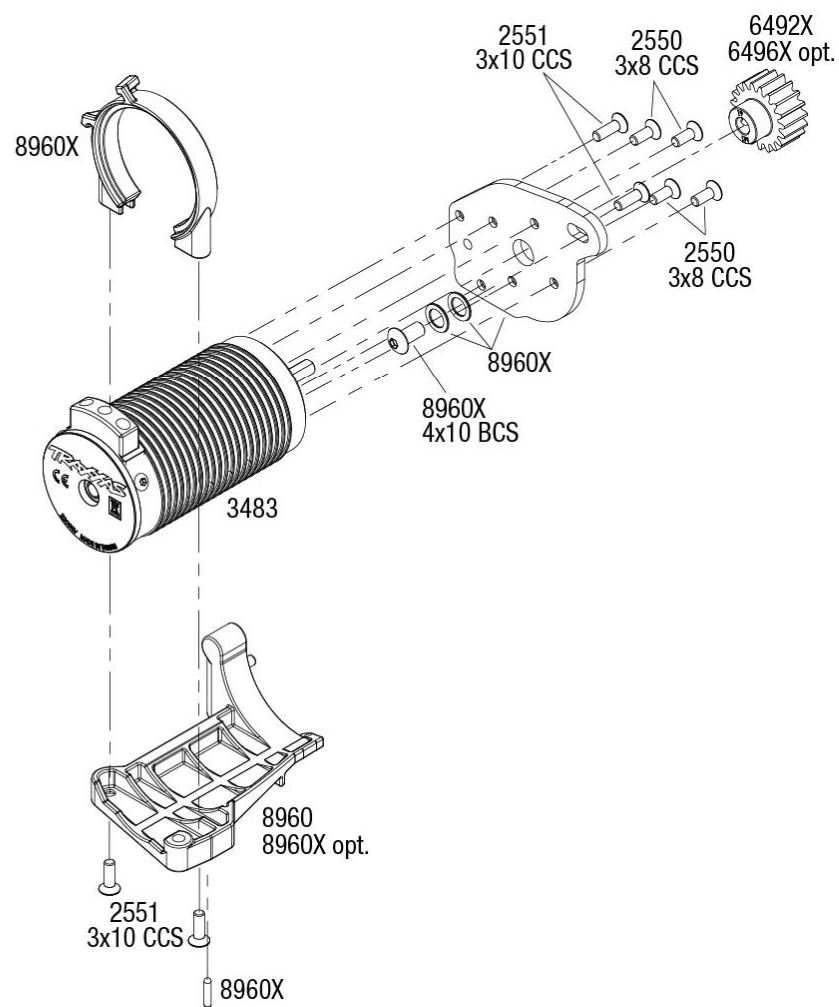

MAXX SLASH

Transmission Assembly

See Parts List for a complete listing of optional accessories.

REV 240226-R00

Center Differential Assembly

Available fully assembled as part #10280A
Accessory Center Differential Assembly also available as part #10280X

Cush Drive Assembly

Front & Rear Driveshaft Assembly

Available fully assembled as part #10250

Specifications on this page are subject to change without notice. Every attempt has been made to ensure the accuracy of this drawing; however, Traxxas cannot be held responsible for typographical or other errors.