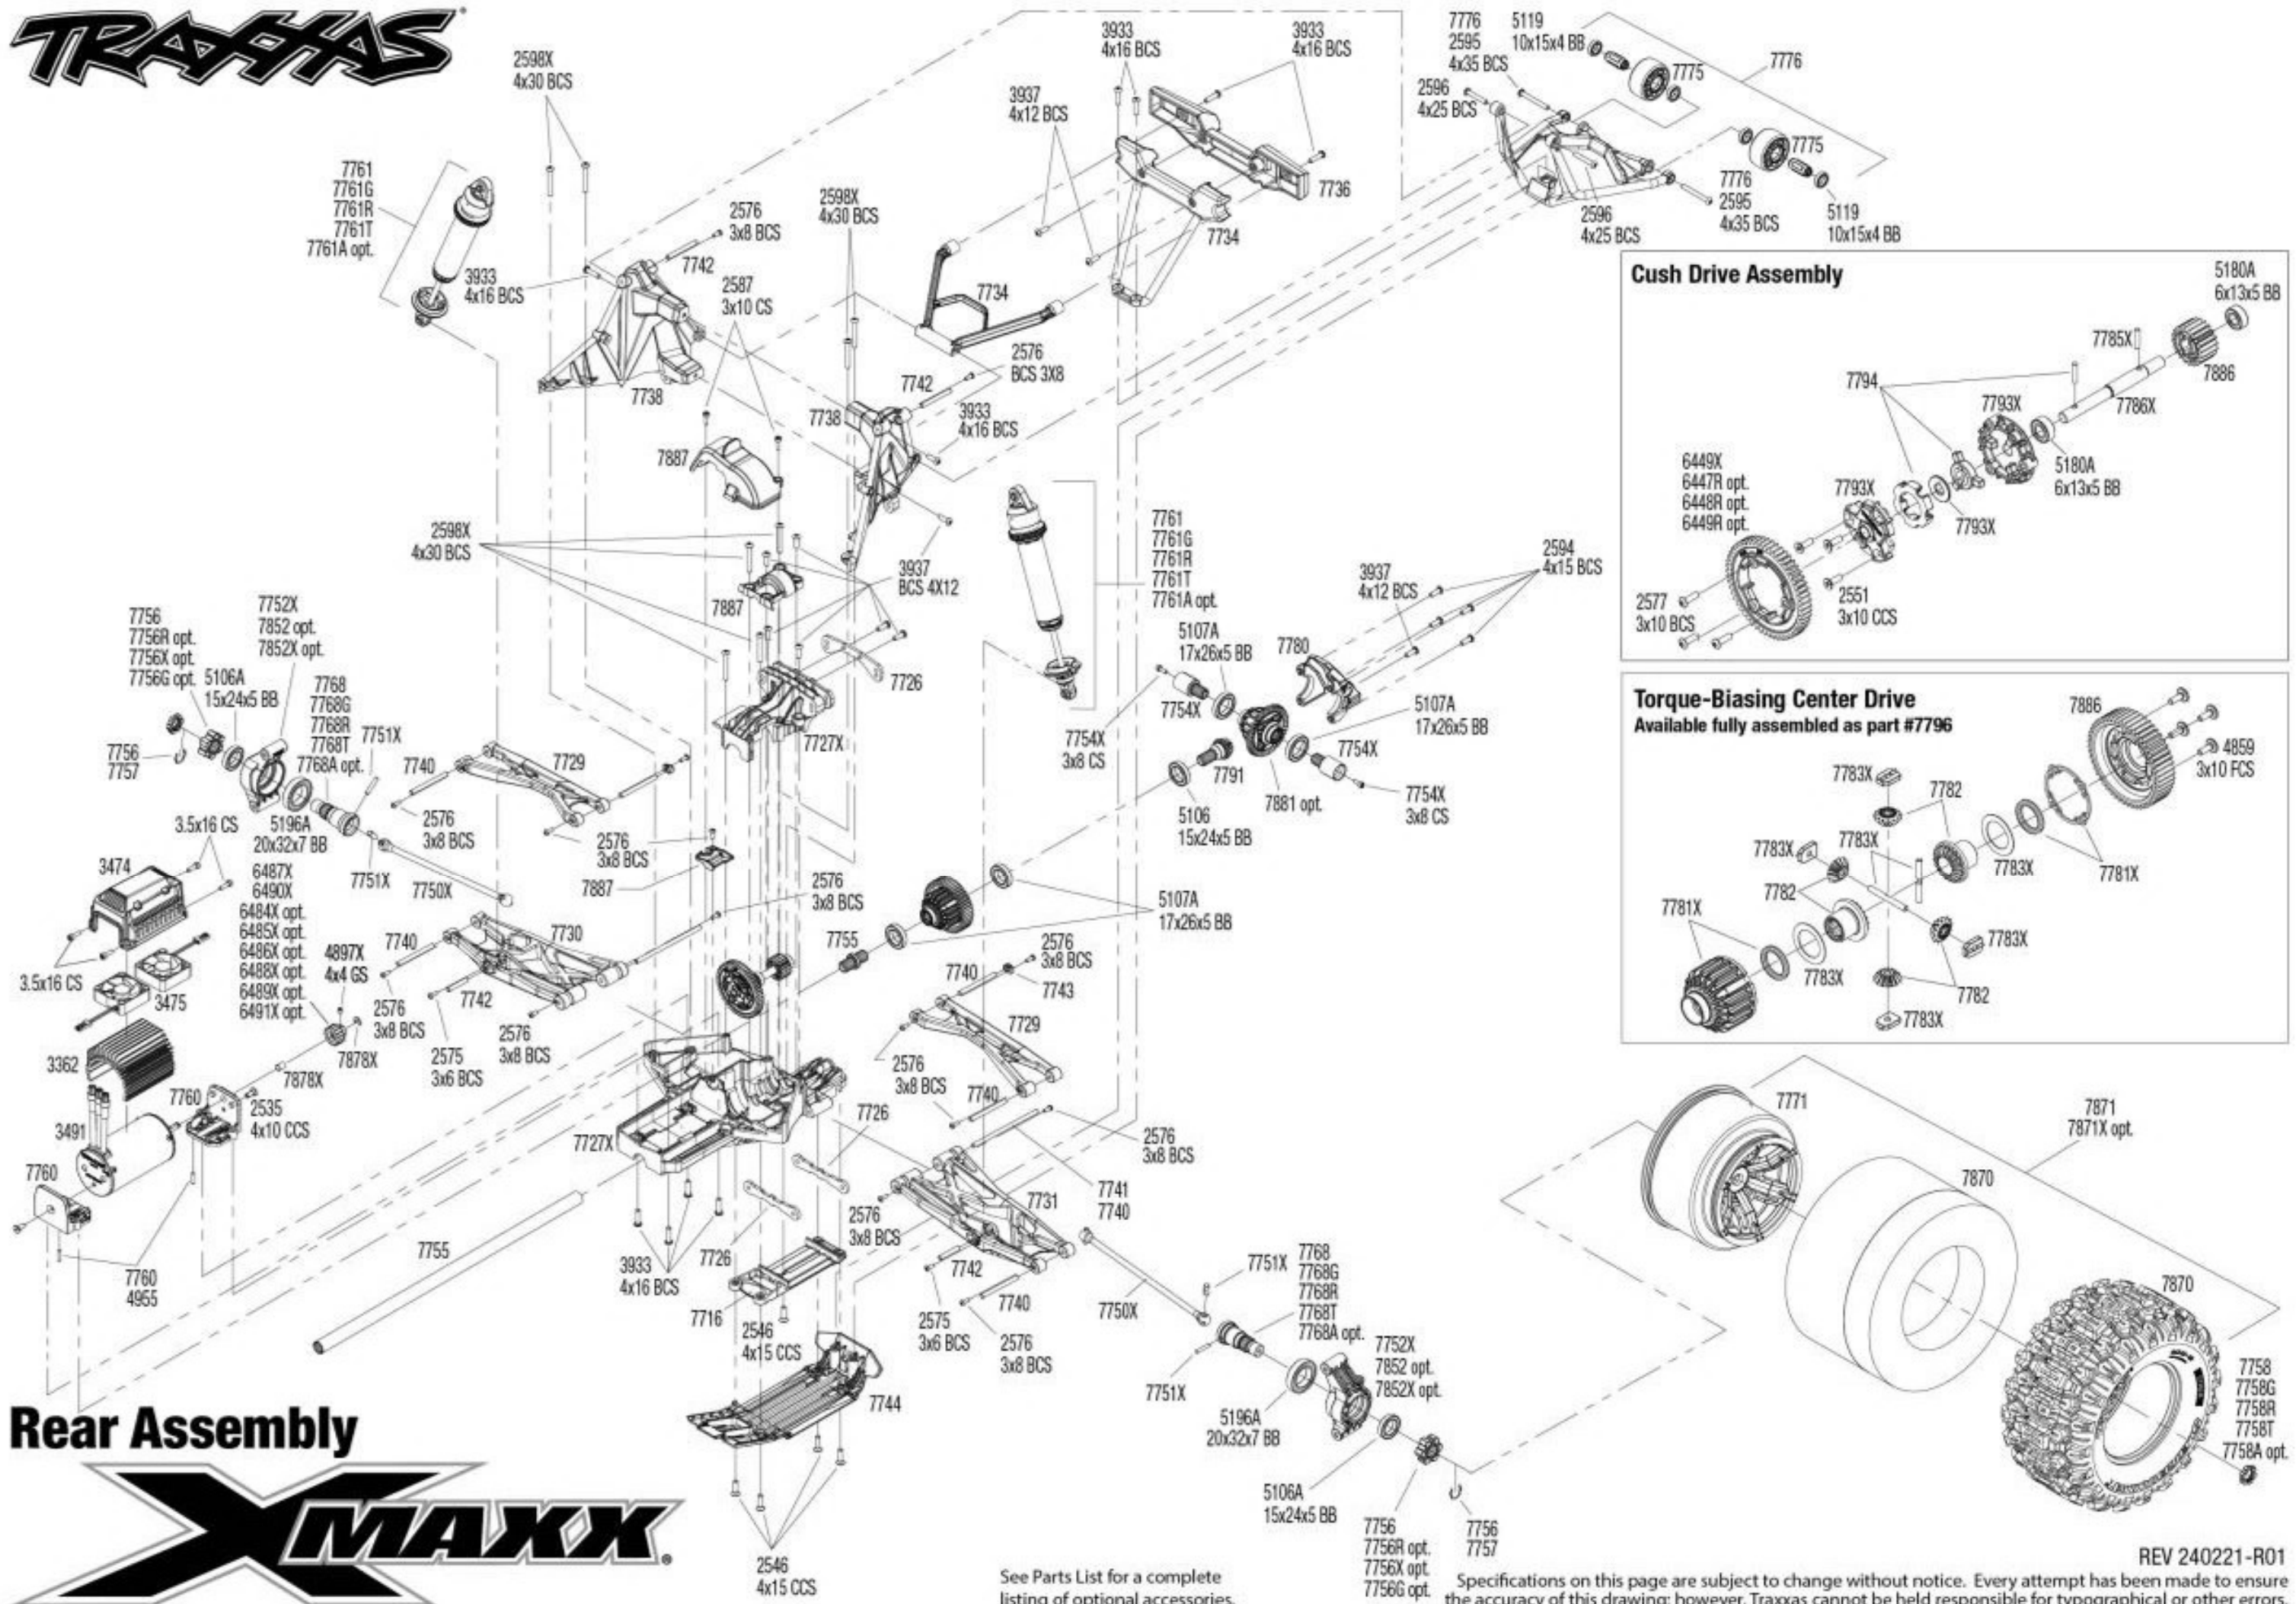

Modular Assembly

REV 240221-R01

Specifications on this page are subject to change without notice. Every attempt has been made to ensure the accuracy of this drawing; however, Traxxas cannot be held responsible for typographical or other errors. See Parts List for a complete listing of optional accessories.

TRAXXAS

Rear Assembly

X-MAXX

See Parts List for a complete listing of optional accessories.

Specifications on this page are subject to change without notice. Every attempt has been made to ensure the accuracy of this drawing; however, Traxxas cannot be held responsible for typographical or other errors.

REV 240221-R01

Body Assembly

Specifications on this page are subject to change without notice. Every attempt has been made to ensure the accuracy of this drawing; however, Traxxas cannot be held responsible for typographical or other errors.

See Parts List for a complete listing of optional accessories.

REV 240221-R01