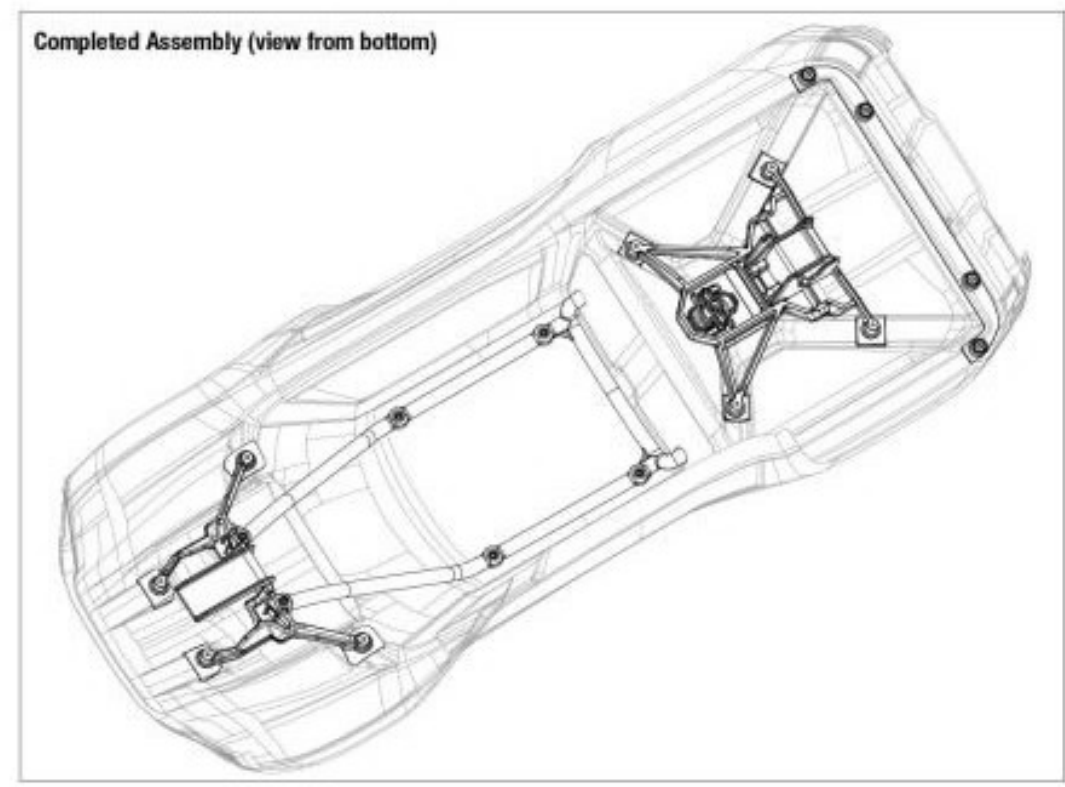

TRAXXAS

Rear Assembly

X-MAXX

See Parts List for a complete listing of optional accessories.

Specifications on this page are subject to change without notice. Every attempt has been made to ensure the accuracy of this drawing; however, Traxxas cannot be held responsible for typographical or other errors.

REV 240221-R01

Body Assembly

Specifications on this page are subject to change without notice. Every attempt has been made to ensure the accuracy of this drawing; however, Traxxas cannot be held responsible for typographical or other errors.