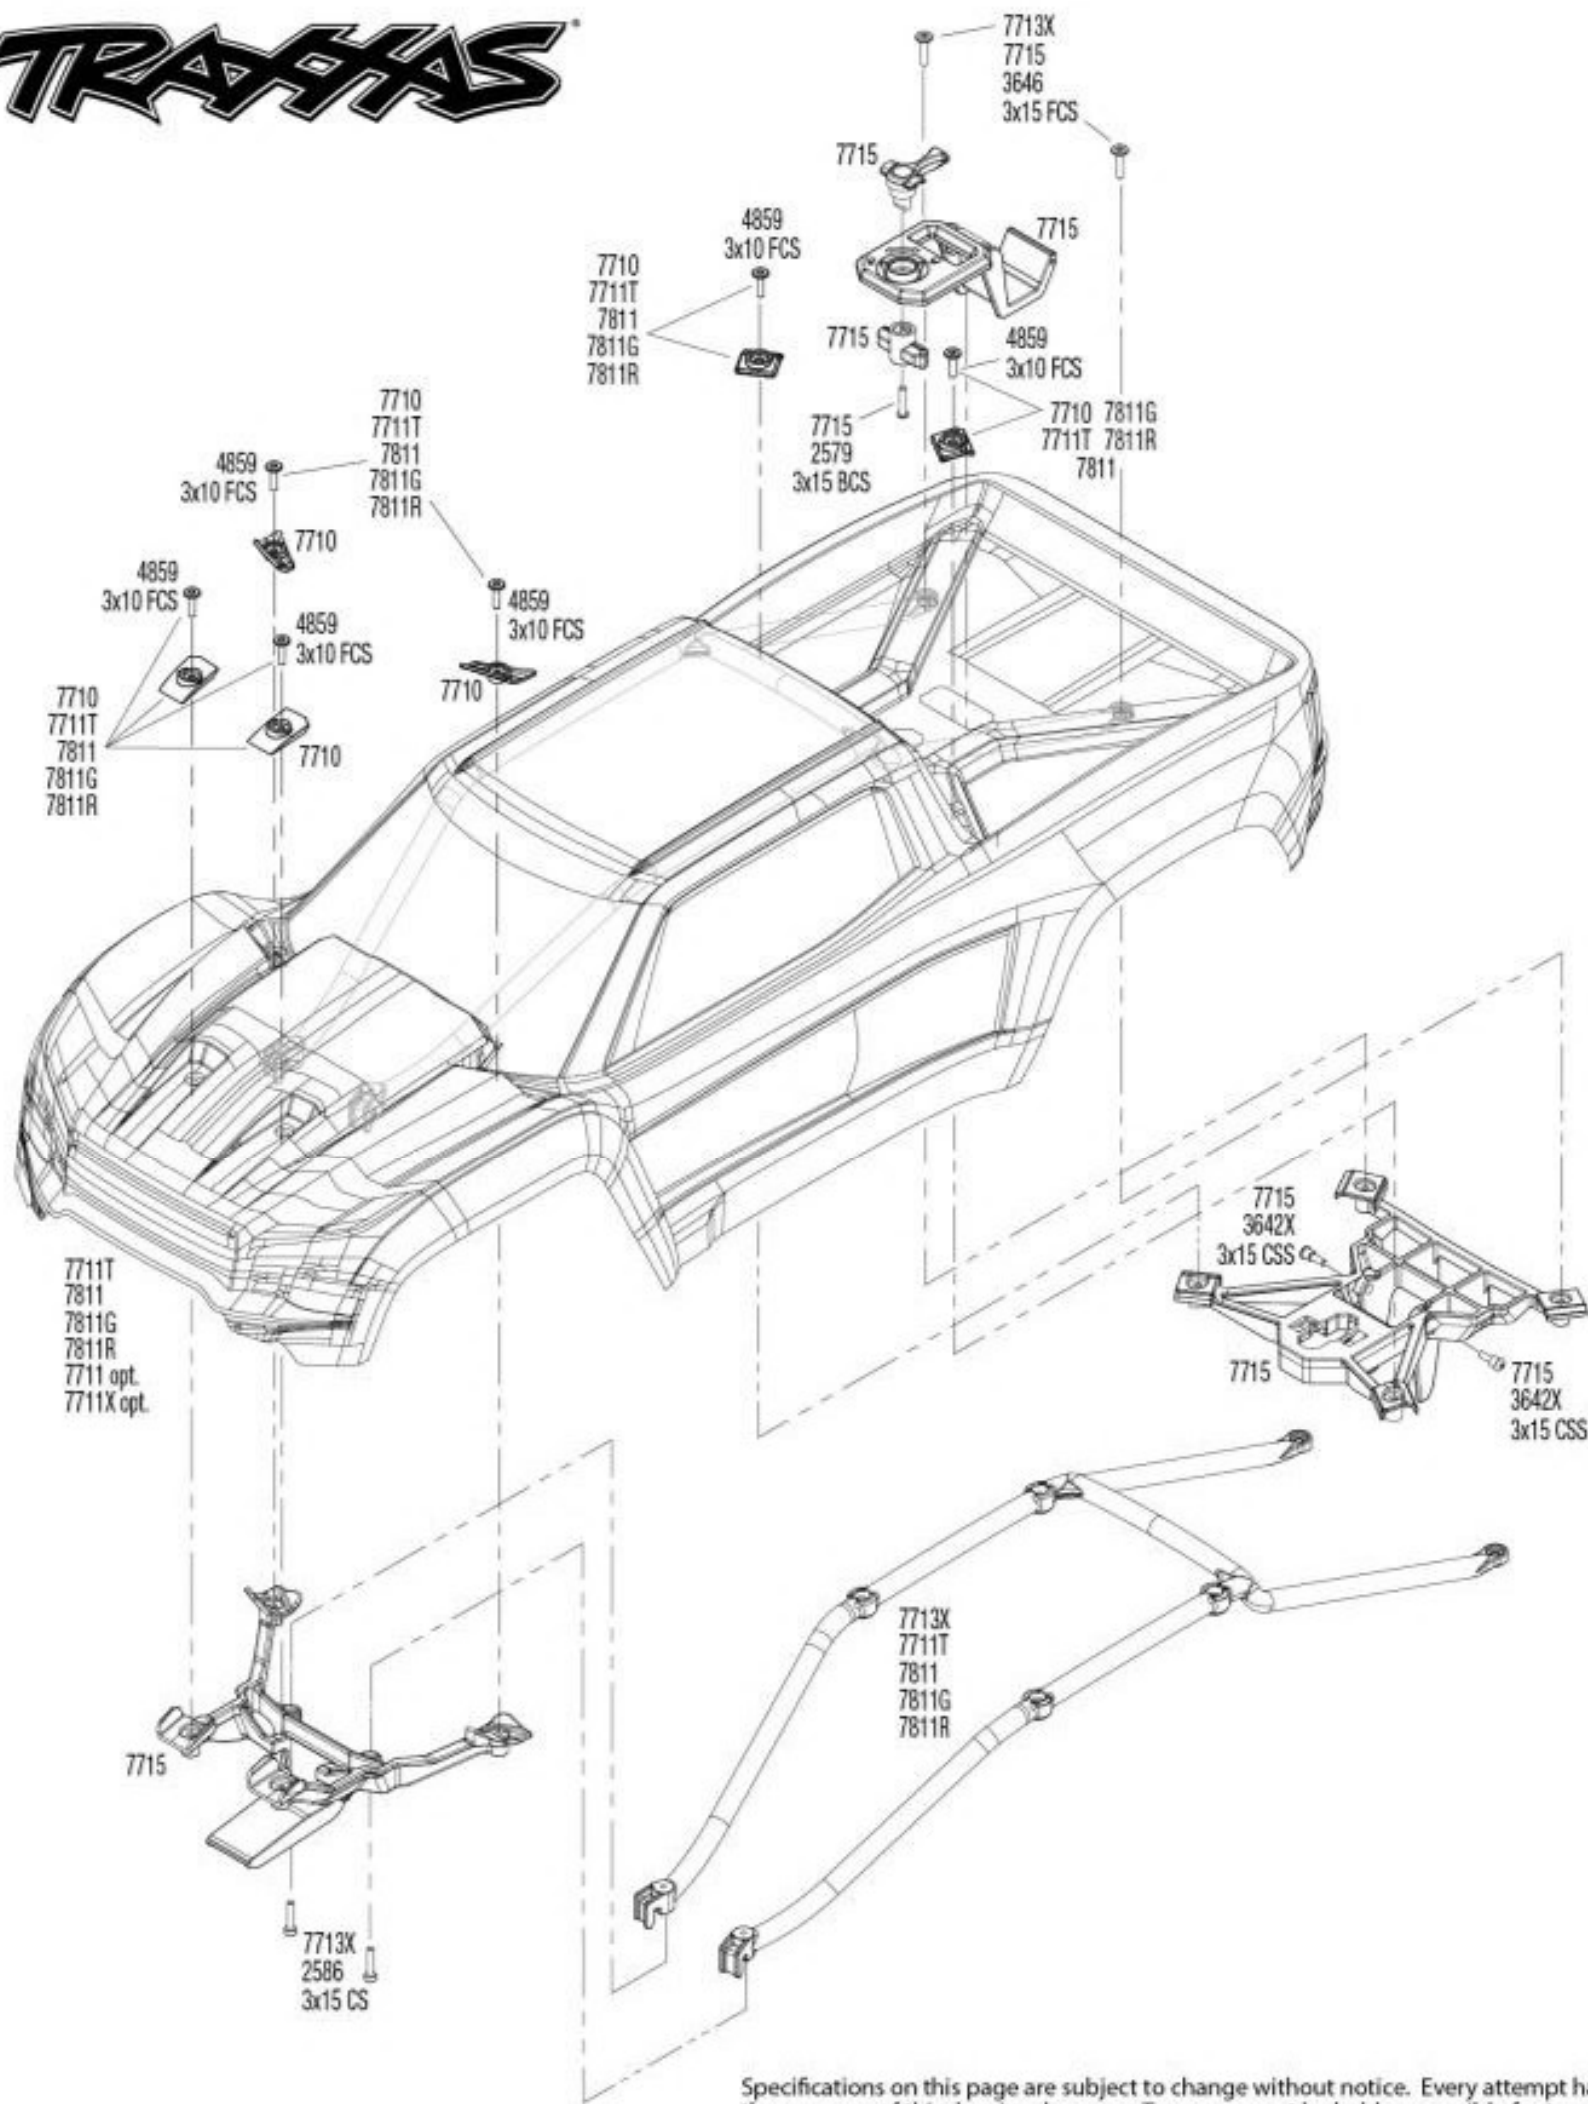

TRAXXAS

Rear Assembly

X-MAXX

See Parts List for a complete listing of optional accessories.

Specifications on this page are subject to change without notice. Every attempt has been made to ensure the accuracy of this drawing; however, Traxxas cannot be held responsible for typographical or other errors.

REV 240221-R01

Body Assembly

Specifications on this page are subject to change without notice. Every attempt has been made to ensure the accuracy of this drawing; however, Traxxas cannot be held responsible for typographical or other errors.