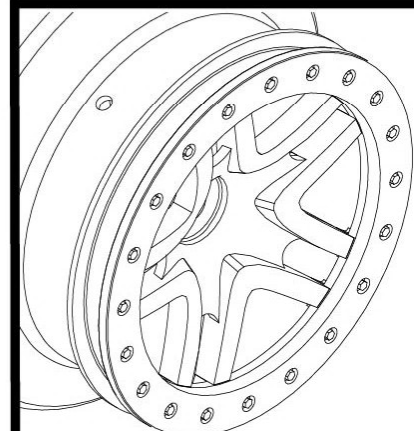

6871

S1 Ultra-Soft Racing Compound
6871R

6870

S1 Ultra-Soft Racing Compound
6870R

Traxxas SCT Wheels

Split Spoke Wheels

| Wheels* | | Assembled Wheels and Tires | | Assembled Wheels and Tires | | Assembled Wheels and Tires | |
|---|-------|----------------------------|--------|----------------------------|--------|----------------------------|-------|
| Satin Beadlock/ Satin Wheel - Slash Rear or Slash 4X4 Front/Rear | 5872 | 5873† | - | - | - | 5880X | - |
| Satin Beadlock/ Satin Wheel - Slash Front | 5874 | 5875 | - | - | - | 5881X | - |
| Red Beadlock/ Satin Wheel - Slash Rear or Slash 4X4 Front/Rear | - | 5873A | 5873R | - | - | - | - |
| Red Beadlock/ Satin Wheel - Slash Front | 5874A | - | - | - | - | - | - |
| Black Beadlock/ Satin Wheel - Slash Rear or Slash 4X4 Front/Rear | 5872X | 5873X | - | 5878 | - | 5880 | - |
| Black Beadlock/ Satin Wheel - Slash Front | 5874X | 5875X | - | - | - | 5881 | - |
| Red Beadlock/ Chrome Wheel - Slash Rear or Slash 4X4 Front/Rear | 5868 | 5887† | 5887R | 5867 | - | - | - |
| Red Beadlock/ Chrome Wheel - Slash Front | - | 5888 | - | 5869 | - | - | - |
| Blue Beadlock/ Chrome Wheel - Slash Rear or Slash 4X4 Front/Rear | 5868A | - | - | 5867A | - | - | - |
| Blue Beadlock/ Chrome Wheel - Slash Front | 5870A | - | - | 5869A | - | - | - |
| Green Beadlock/ Chrome Wheel - Slash Front | 5866 | - | - | 5865 | - | - | - |
| Green Beadlock/ Chrome Wheel - Slash Rear or Slash 4X4 Front/Rear | 6875 | - | - | 6876 | - | - | - |
| Orange Beadlock/ Black Wheel - Slash Front | 5870X | 5864 | - | - | - | - | - |
| Orange Beadlock/ Black Wheel - Slash Rear or Slash 4X4 Front/Rear | 5868X | 5863† | 5863R† | - | - | - | - |
| Black Beadlock/ Satin Wheel - Slash Rear or Slash 4X4 Front/Rear | 6872 | 6892† | 6892R | 6873† | 6873X | 6874 | 6874R |
| Black Beadlock/ Satin Wheel - Slash Front | 5876 | - | - | 5877 | - | 5882 | 5882R |
| Black Chrome Beadlock/ Black Wheel - Slash Rear or Slash 4X4 Front/Rear | - | - | - | - | 6873T† | - | - |
| Red Beadlock/ Chrome Wheel - Slash Rear or Slash 4X4 Front/Rear | 6872A | 6891† | 6891R† | 6873A | 6873R | - | - |
| Red Beadlock/ Chrome Wheel - Slash Front | - | - | - | 5877A | 5877R | - | - |
| Green Beadlock/ Chrome Wheel - Slash Rear or Slash 4X4 Front/Rear Front | 6872X | - | - | - | - | - | - |
| Satin Beadlock/ Black Wheel - Slash Front | 5886 | 5890 | - | 5885 | - | - | - |
| Satin Beadlock/ Black Wheel - Slash Rear or Slash 4X4 Front/Rear | 5884 | 5889† | 5889R | 5883 | - | - | - |
| Blue Beadlock/ Black Wheel - Slash Front | 5886A | - | - | 5885A | - | - | - |
| Blue Beadlock/ Black Wheel - Slash Rear or Slash 4X4 Front/Rear | 5884A | - | - | 5883A | - | - | - |
| Gray Beadlock/ Gray Wheel - Slash Rear or Slash 4X4 Front/Rear | - | 6964† | - | - | - | - | - |
| Orange Beadlock/ Orange Wheel - Slash Rear or Slash 4X4 Front/Rear | - | 5892† | - | - | - | - | - |
| Green Beadlock/ Green Wheel - Slash Rear or Slash 4X4 Front/Rear | - | 5892G† | - | - | - | - | - |