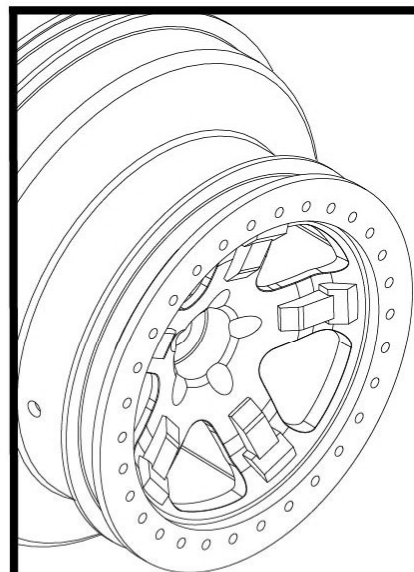

Traxxas SCT Wheels