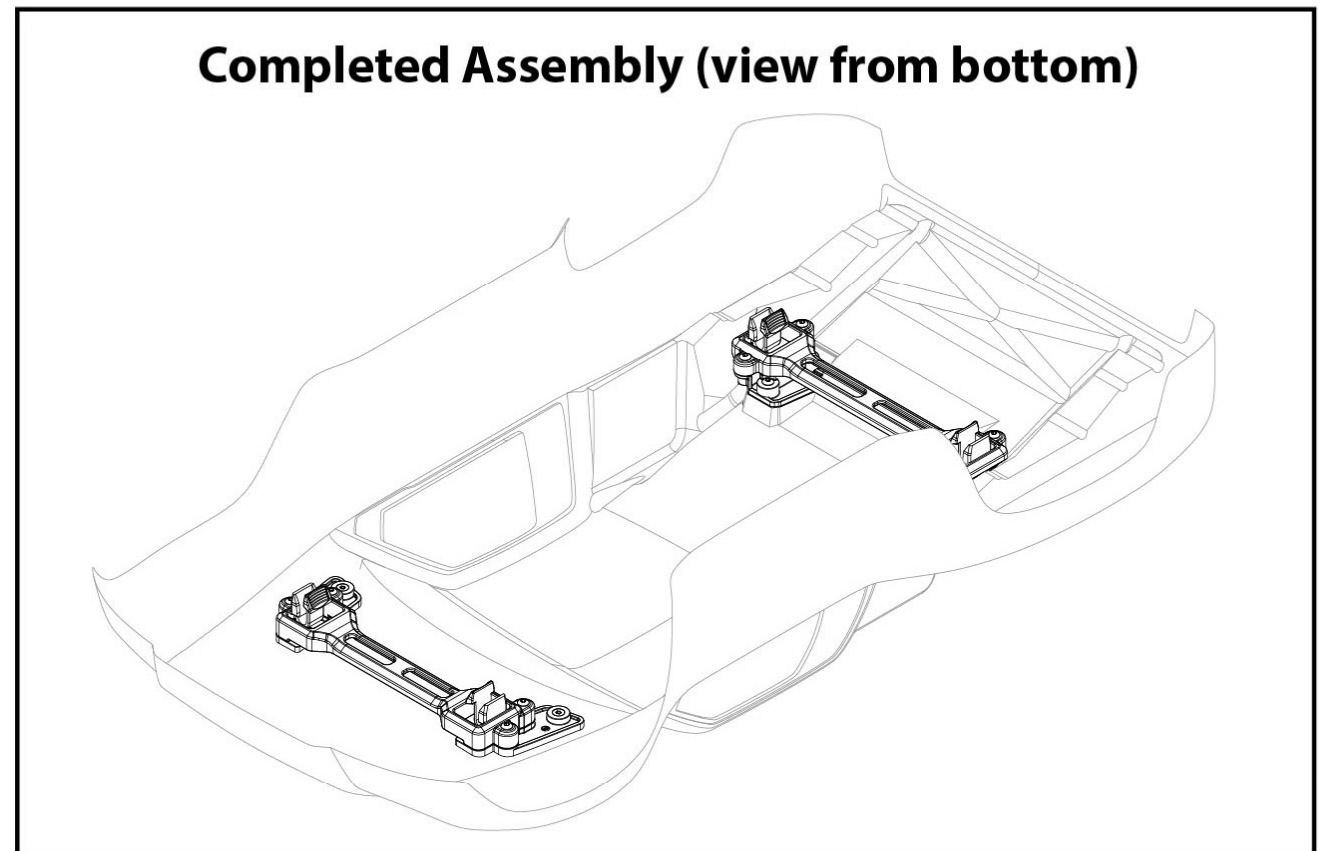

Specifications on this page are subject to change without notice. Every attempt has been made to ensure the accuracy of this drawing; however, Traxxas cannot be held responsible for typographical or other errors.