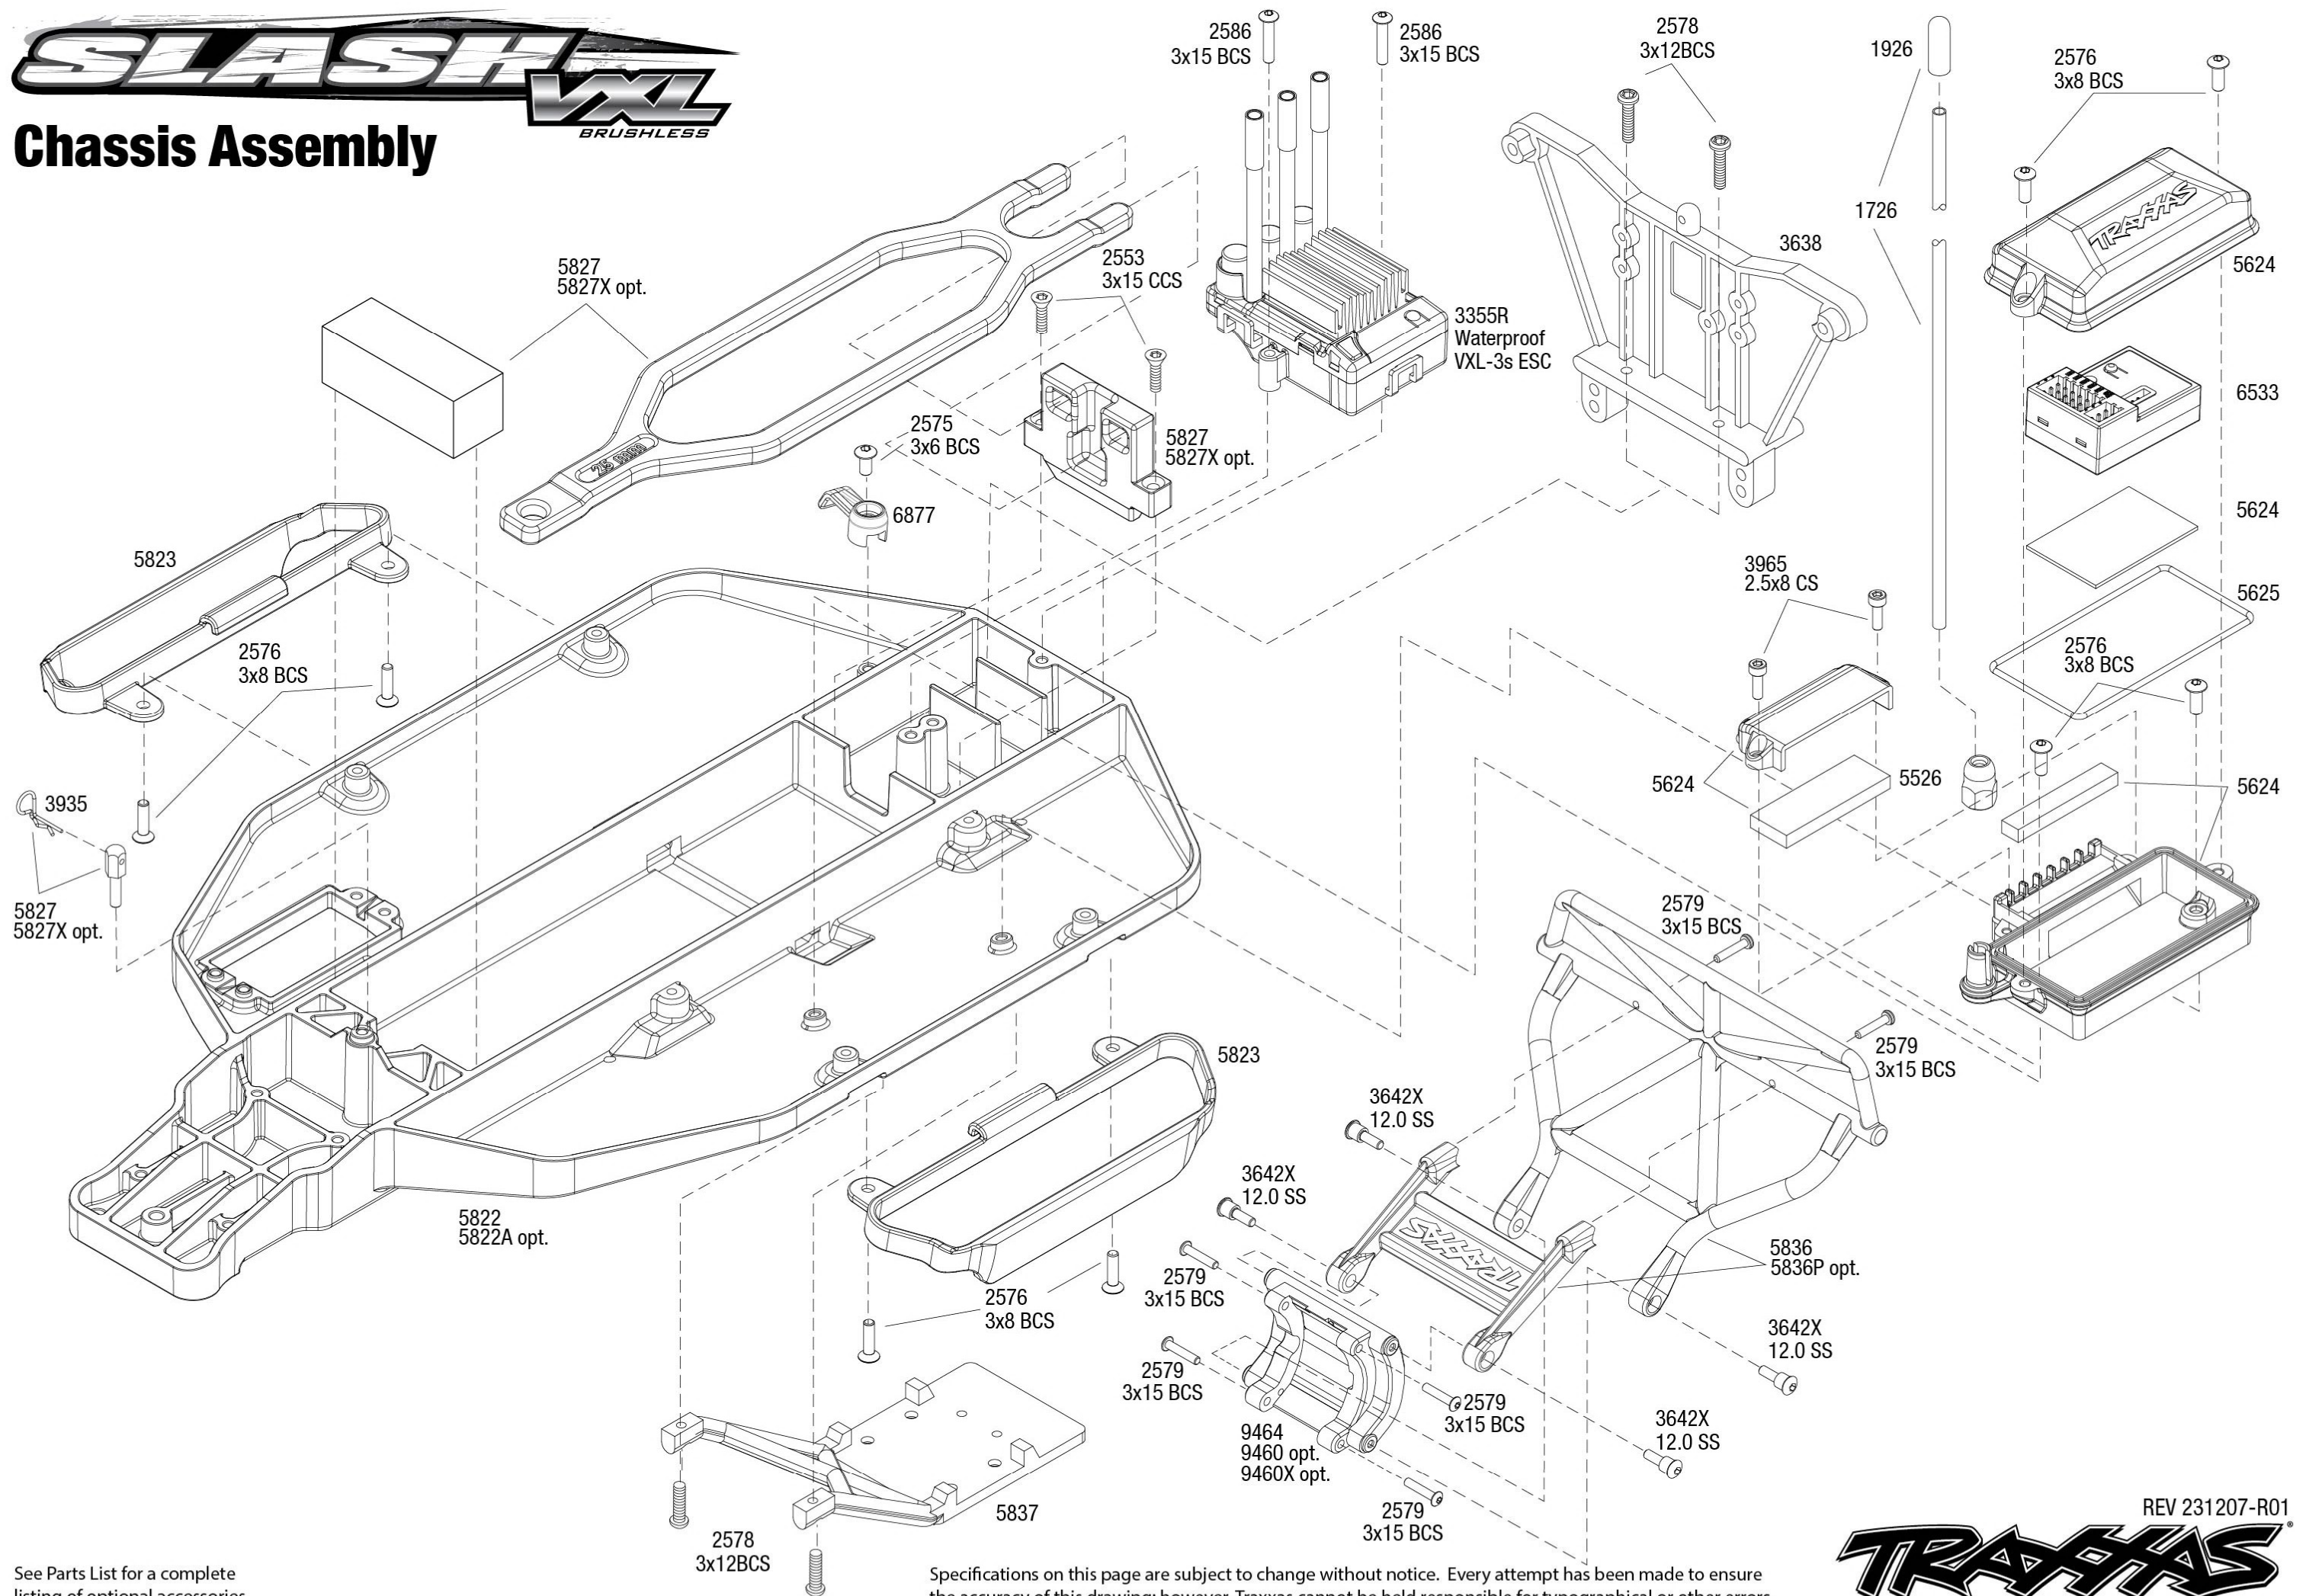

SLASH VXL

BRUSHLESS

Chassis Assembly

See Parts List for a complete listing of optional accessories.

Specifications on this page are subject to change without notice. Every attempt has been made to ensure the accuracy of this drawing; however, Traxxas cannot be held responsible for typographical or other errors.