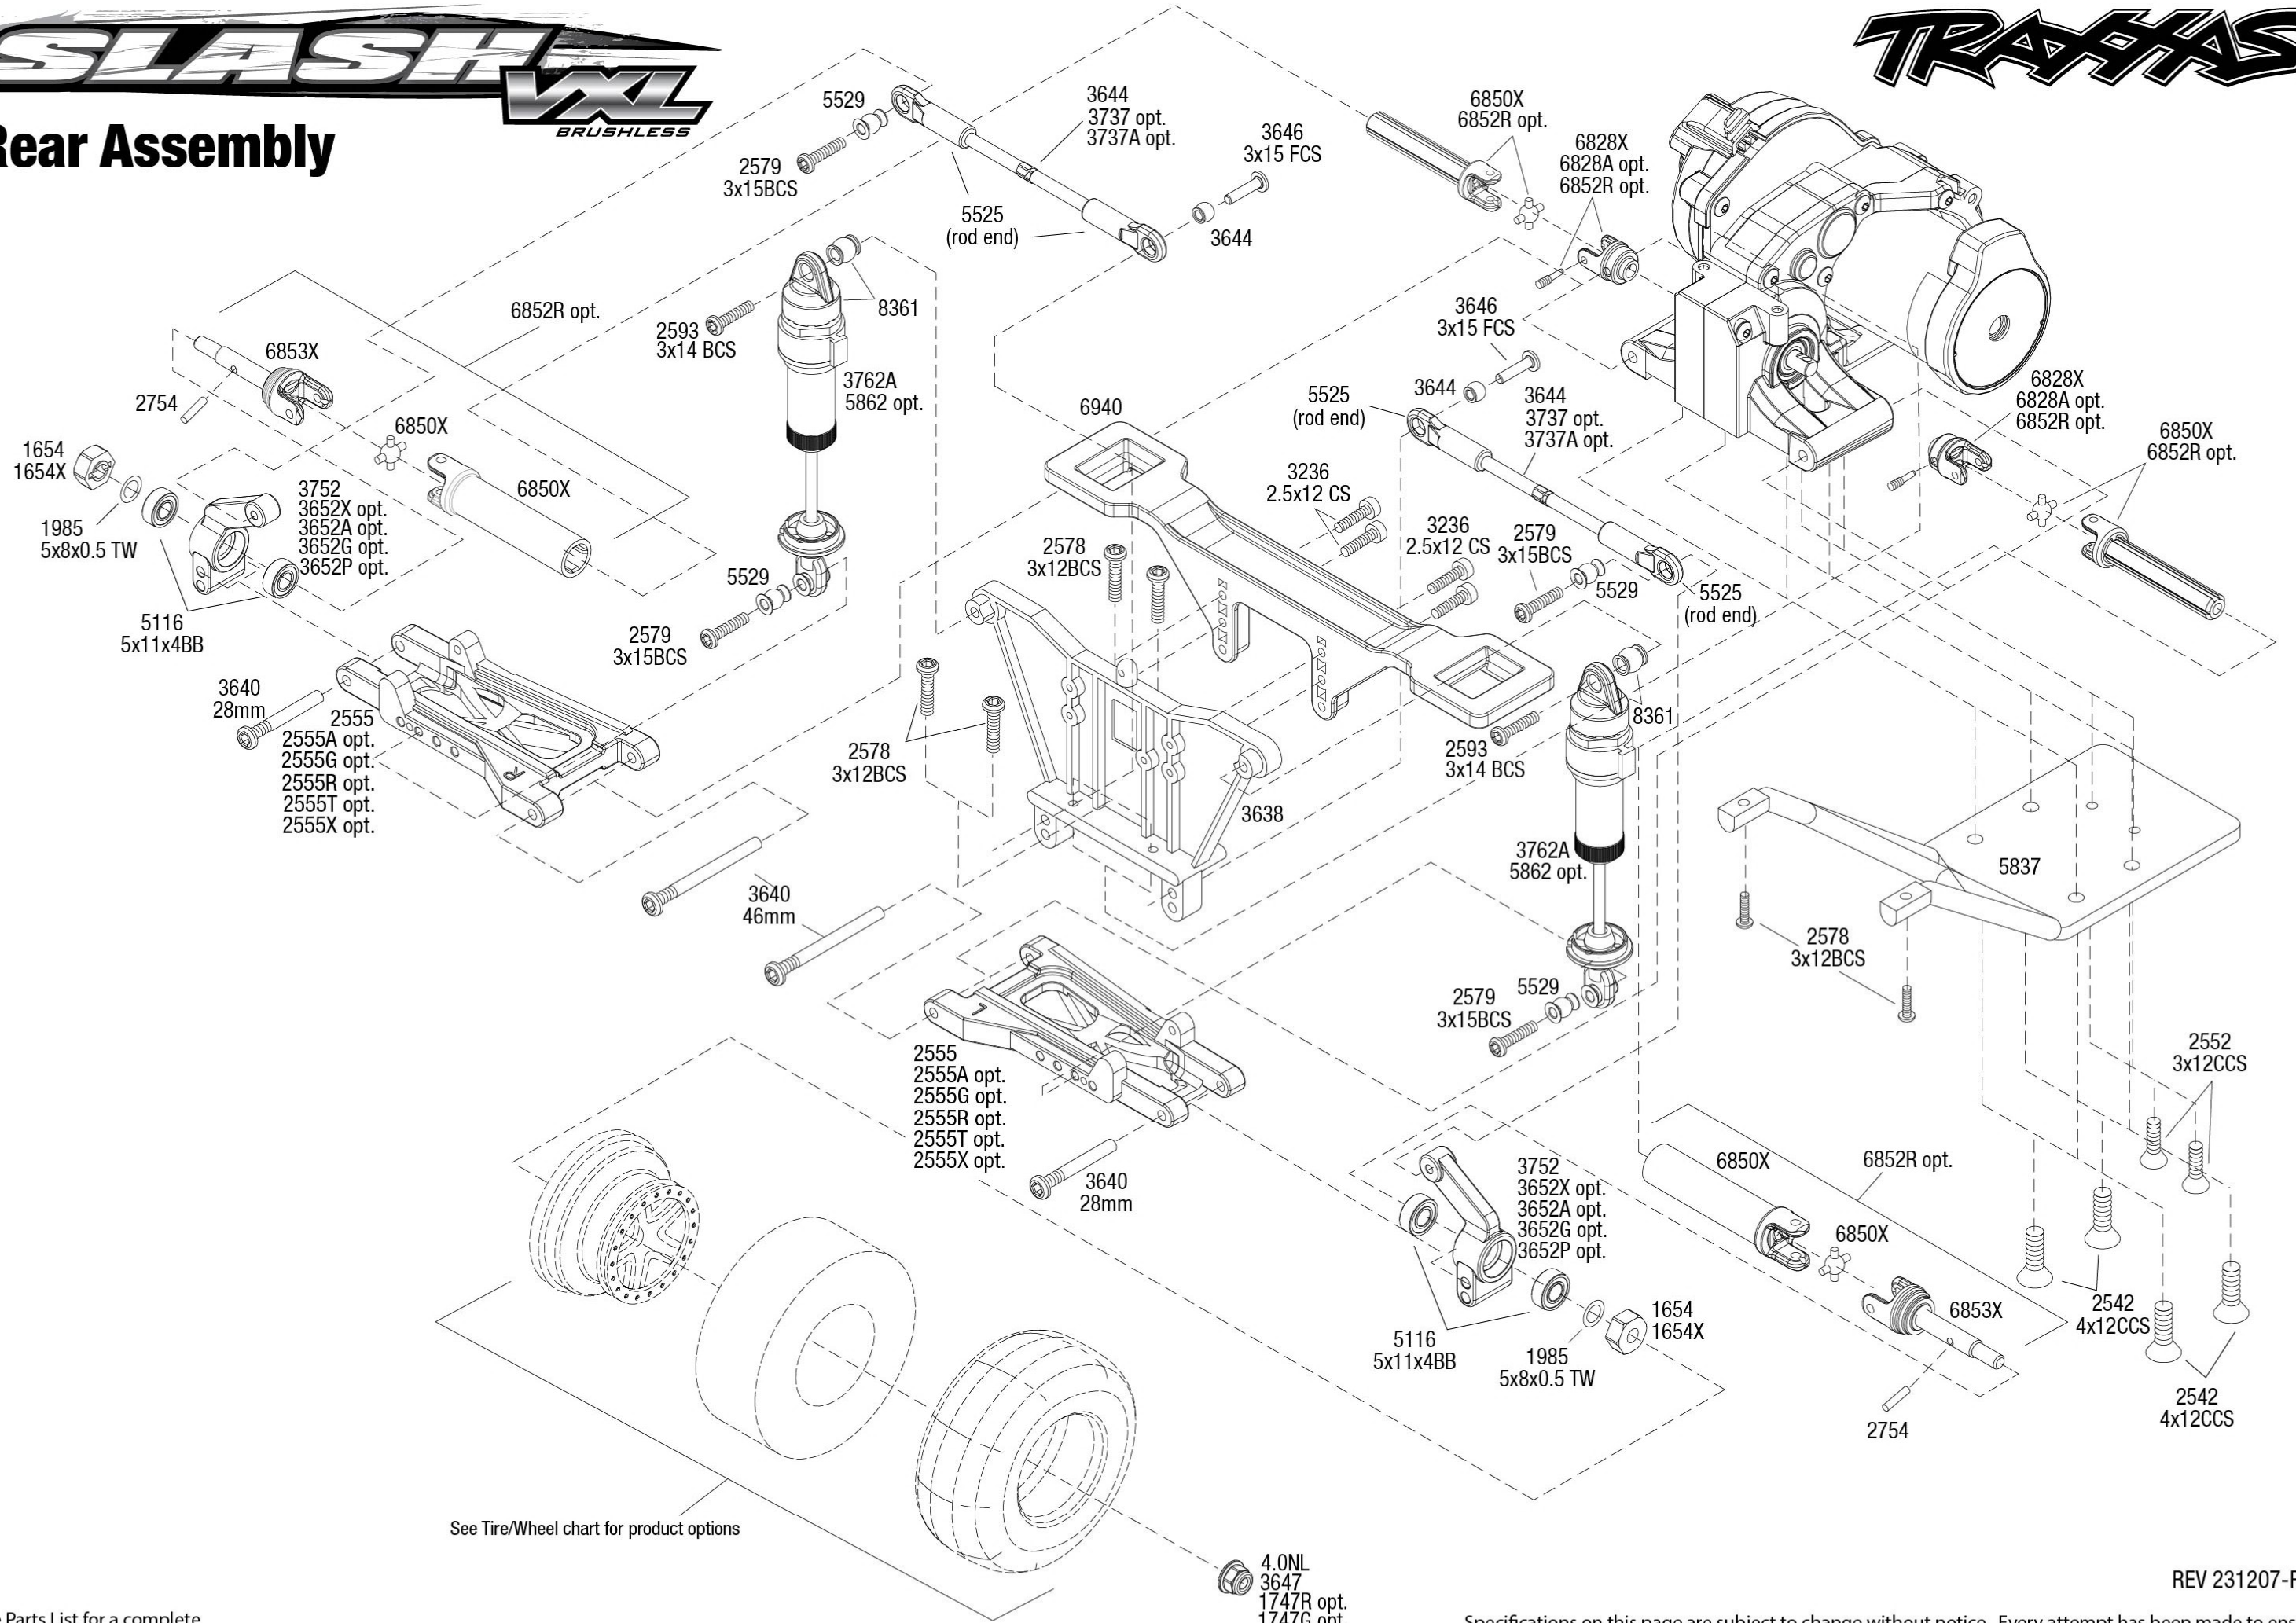

SLASH VXL

BRUSHLESS

Rear Assembly

See Tire/Wheel chart for product options

See Parts List for a complete listing of optional accessories.

Specifications on this page are subject to change without notice. Every attempt has been made to ensure the accuracy of this drawing; however, Traxxas cannot be held responsible for typographical or other errors.