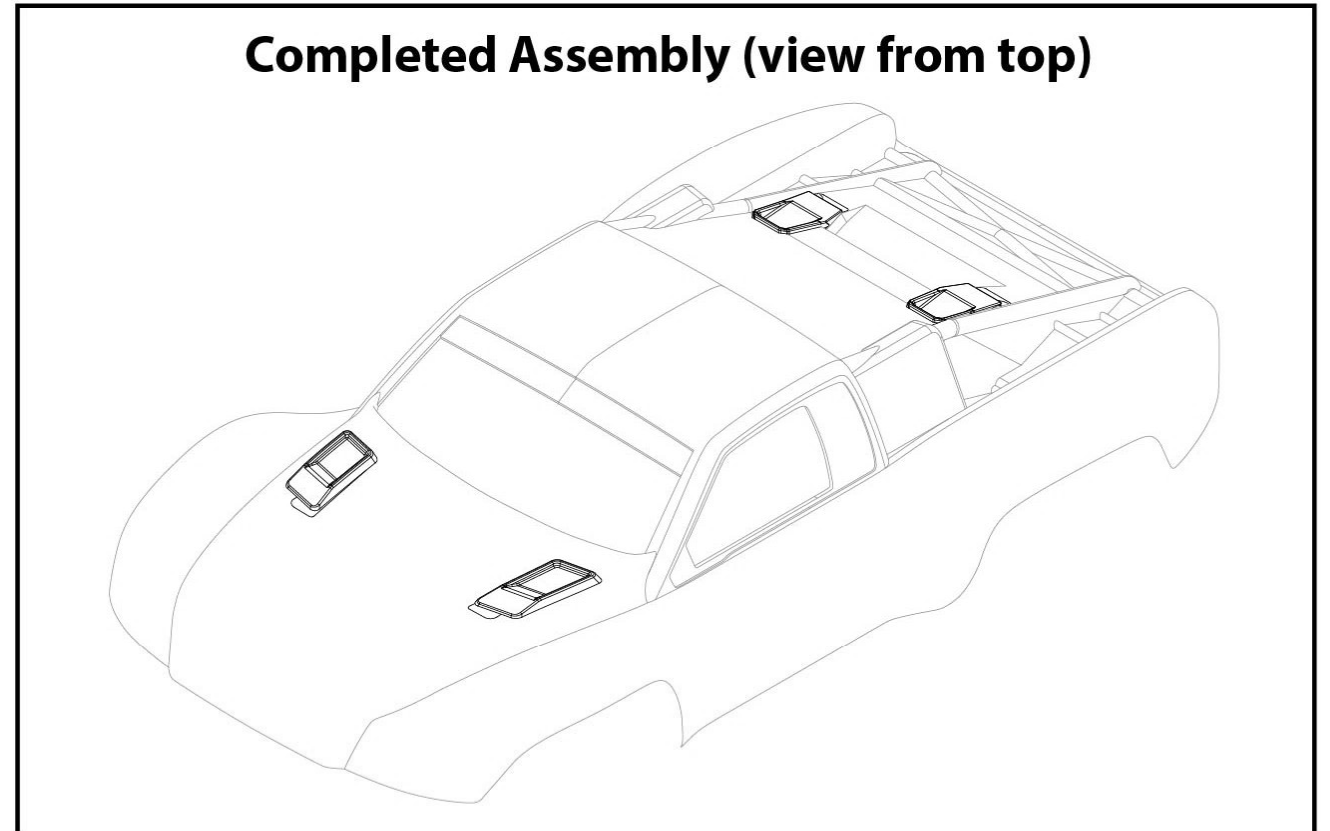

Specifications on this page are subject to change without notice. Every attempt has been made to ensure the accuracy of this drawing; however, Traxxas cannot be held responsible for typographical or other errors.