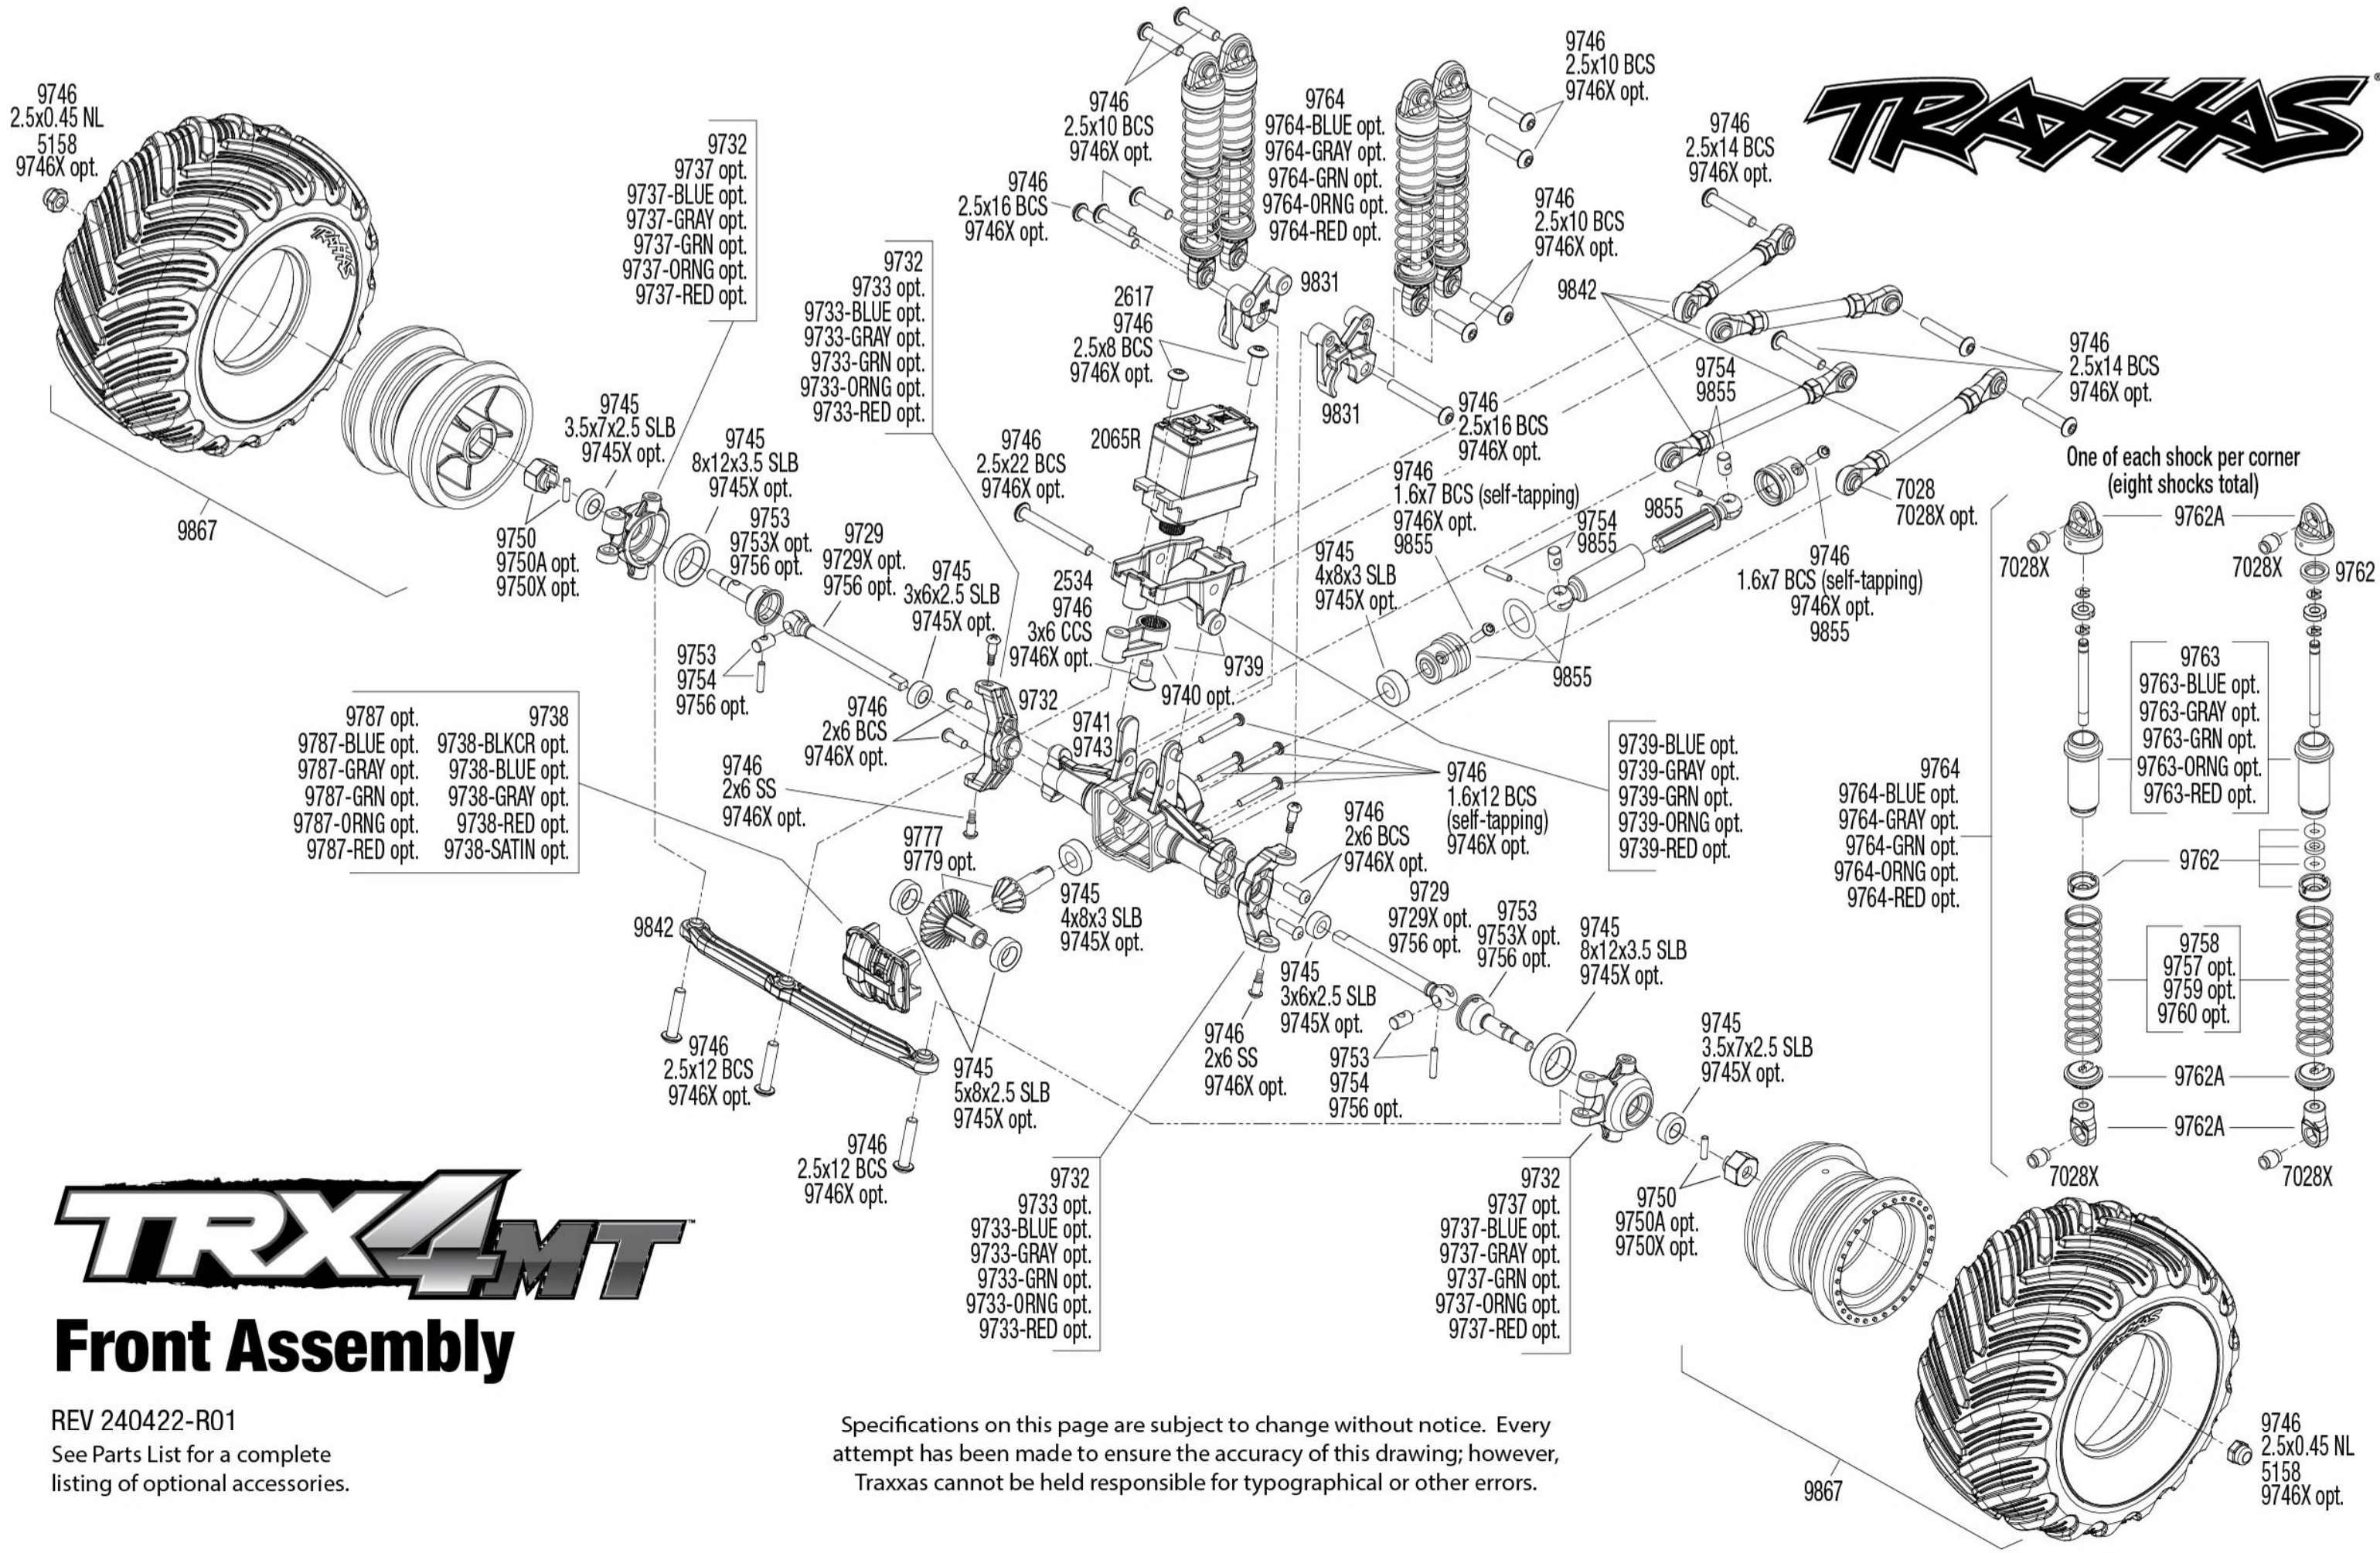

TRAXXAS

TRX4MT

Front Assembly

REV 240422-R01

See Parts List for a complete listing of optional accessories.

Specifications on this page are subject to change without notice. Every attempt has been made to ensure the accuracy of this drawing; however, Traxxas cannot be held responsible for typographical or other errors.