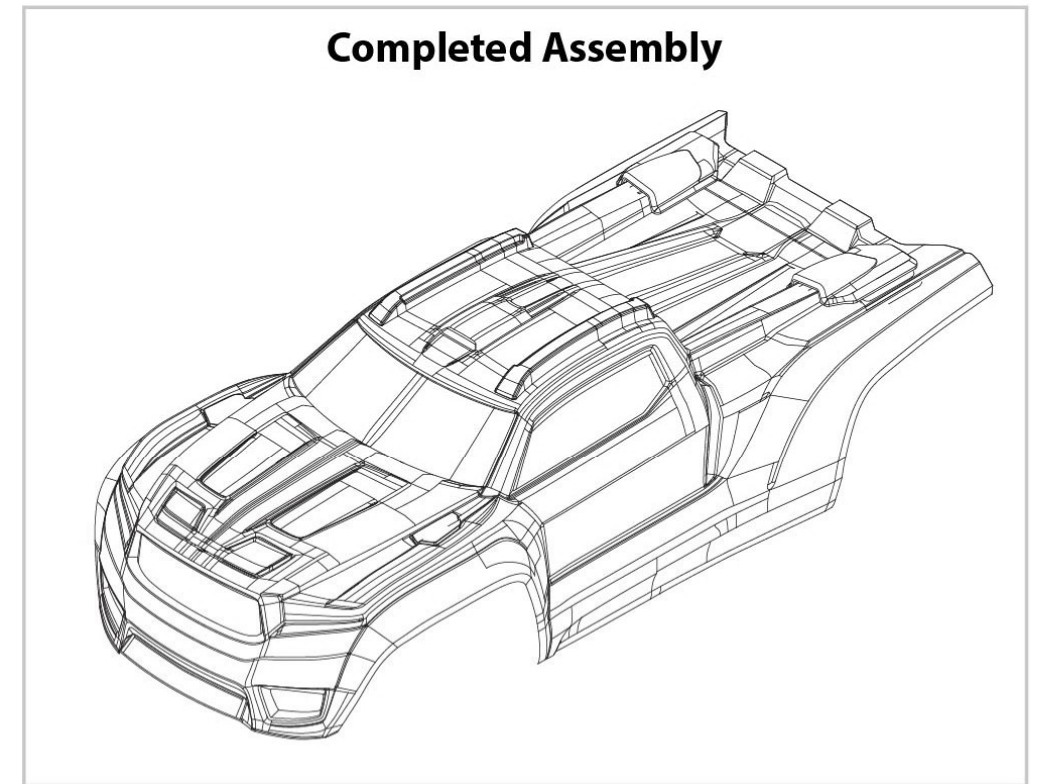

Body Assembly

Chassis Assembly

TRAXXAS

SLEDGE[®]

Rear Assembly

Specifications on this page are subject to change without notice. Every attempt has been made to ensure the accuracy of this drawing; however, Traxxas cannot be held responsible for typographical or other errors.

Front Assembly

Shock Assembly

Steering Assembly

Front & Rear Differential Assembly

REV 240513-R01
 Specifications on this page are subject to change without notice.
 Every attempt has been made to ensure the accuracy of this drawing;
 however, Traxxas cannot be held responsible for typographical or other errors.