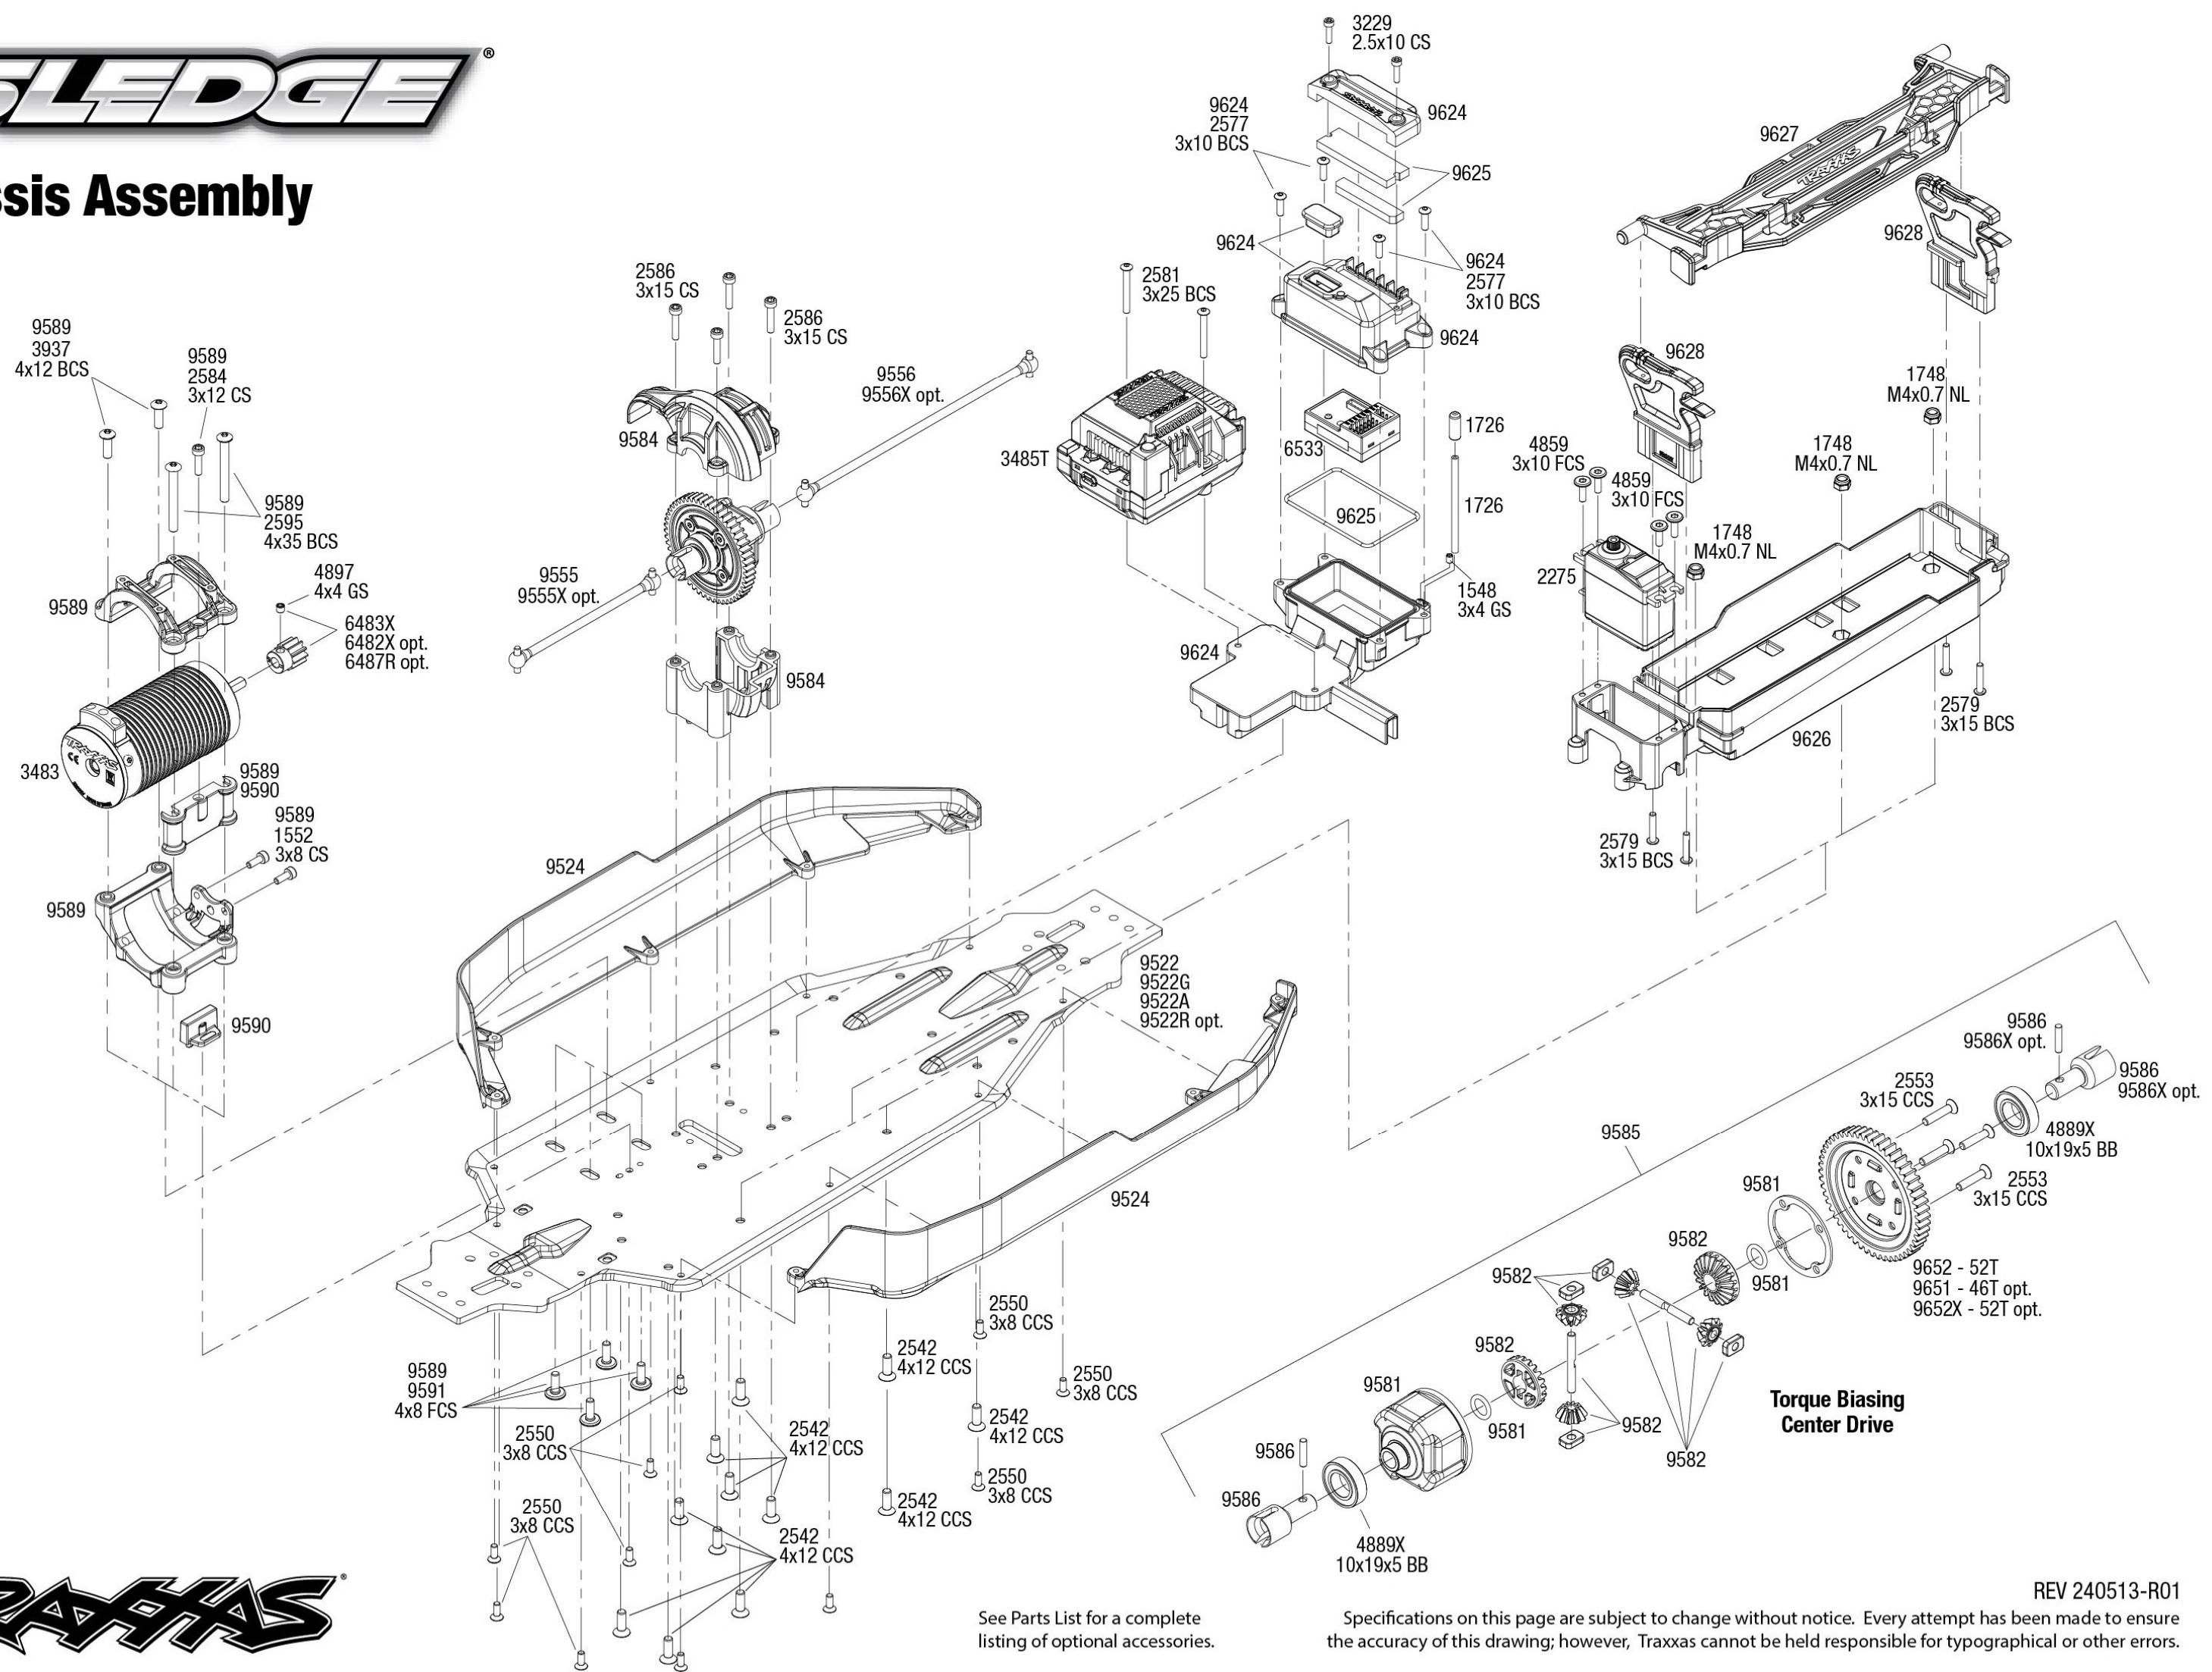

Body Assembly

Chassis Assembly

TRAXXAS

SLEDGE[®]

Rear Assembly

Specifications on this page are subject to change without notice. Every attempt has been made to ensure the accuracy of this drawing; however, Traxxas cannot be held responsible for typographical or other errors.

Front Assembly

Shock Assembly

Steering Assembly

Front & Rear Differential Assembly

REV 240513-R01
 Specifications on this page are subject to change without notice.
 Every attempt has been made to ensure the accuracy of this drawing;
 however, Traxxas cannot be held responsible for typographical or other errors.

See Parts List for a complete listing of optional accessories.