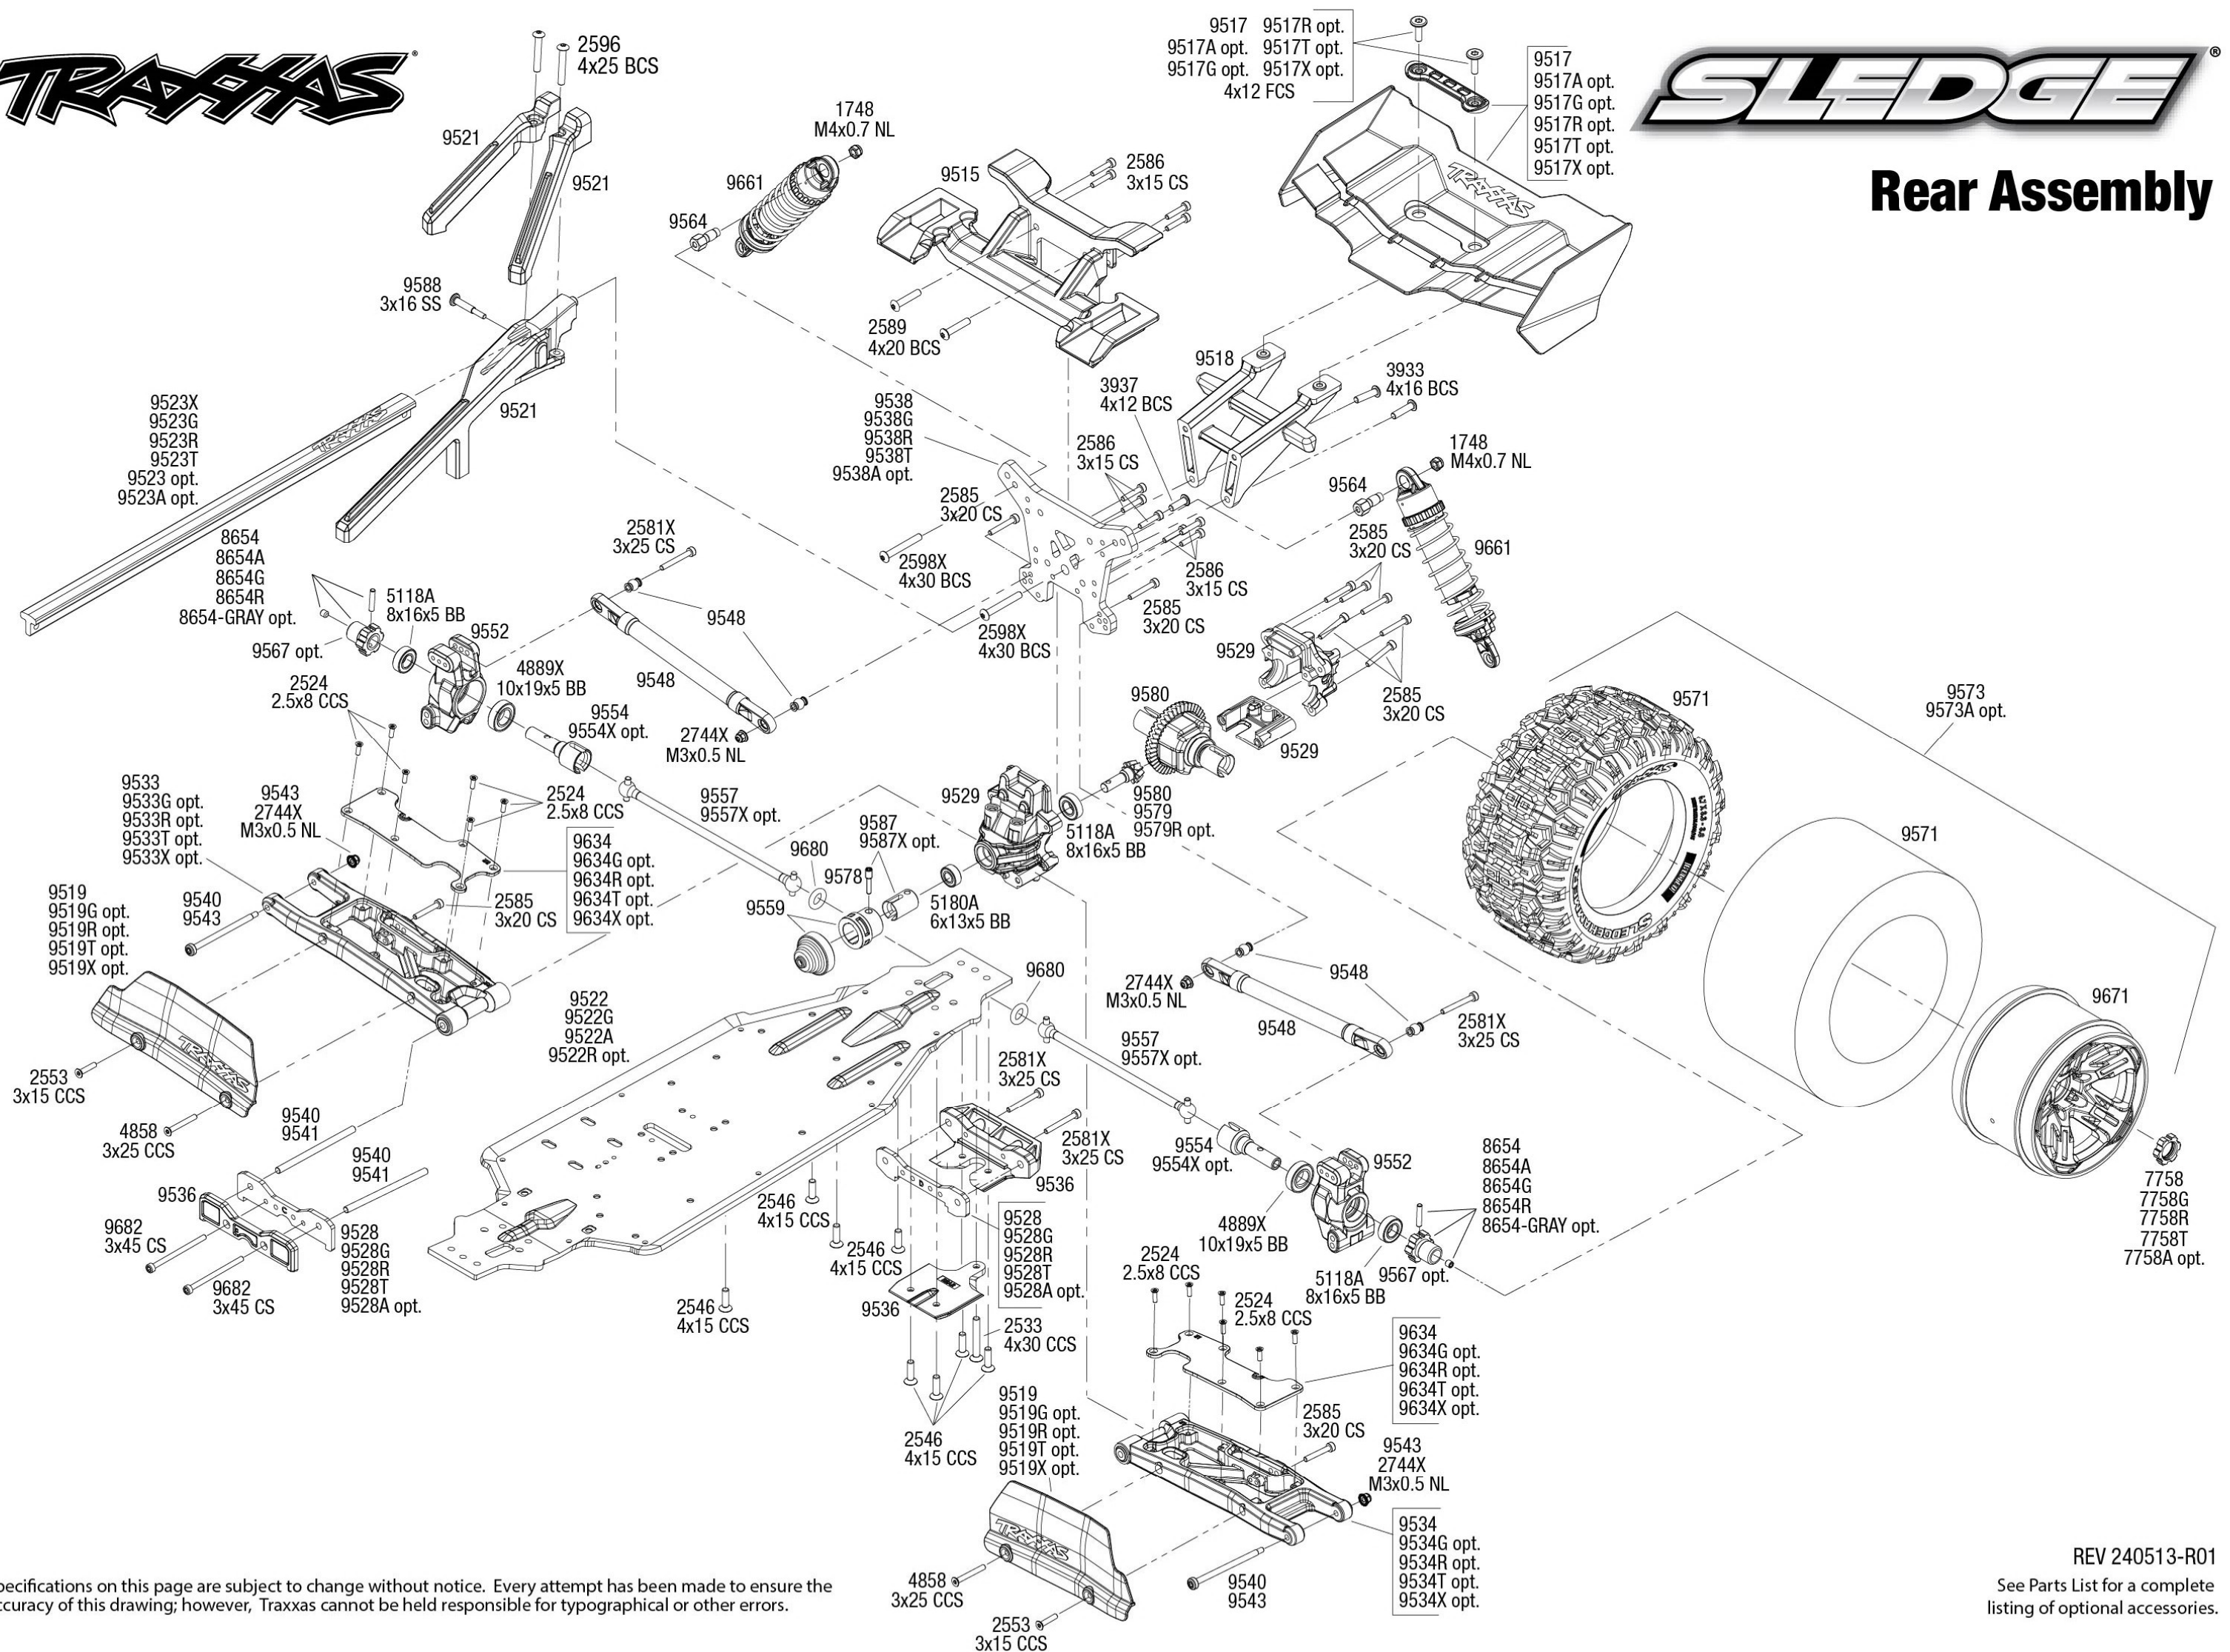

Body Assembly

Chassis Assembly

TRAXXAS

SLEDGE[®]

Rear Assembly

Specifications on this page are subject to change without notice. Every attempt has been made to ensure the accuracy of this drawing; however, Traxxas cannot be held responsible for typographical or other errors.

Front Assembly

Shock Assembly

Steering Assembly

Front & Rear Differential Assembly

REV 240513-R01
 Specifications on this page are subject to change without notice.
 Every attempt has been made to ensure the accuracy of this drawing;
 however, Traxxas cannot be held responsible for typographical or other errors.