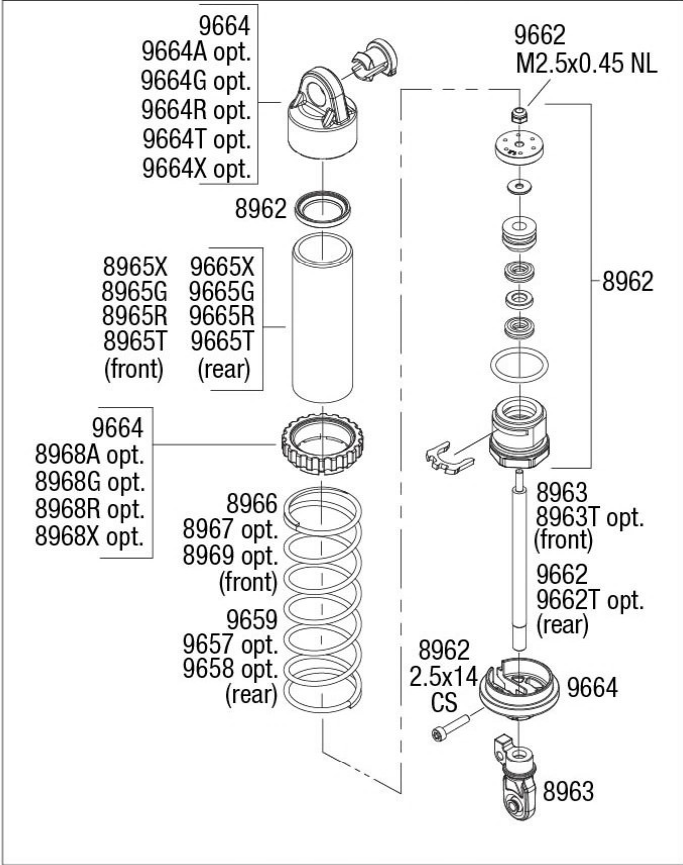

Body Assembly

Chassis Assembly

TRAXXAS

SLEDGE[®]

Rear Assembly

Specifications on this page are subject to change without notice. Every attempt has been made to ensure the accuracy of this drawing; however, Traxxas cannot be held responsible for typographical or other errors.

Front Assembly

Shock Assembly

Steering Assembly

Front & Rear Differential Assembly

REV 240513-R01
 Specifications on this page are subject to change without notice.
 Every attempt has been made to ensure the accuracy of this drawing;
 however, Traxxas cannot be held responsible for typographical or other errors.