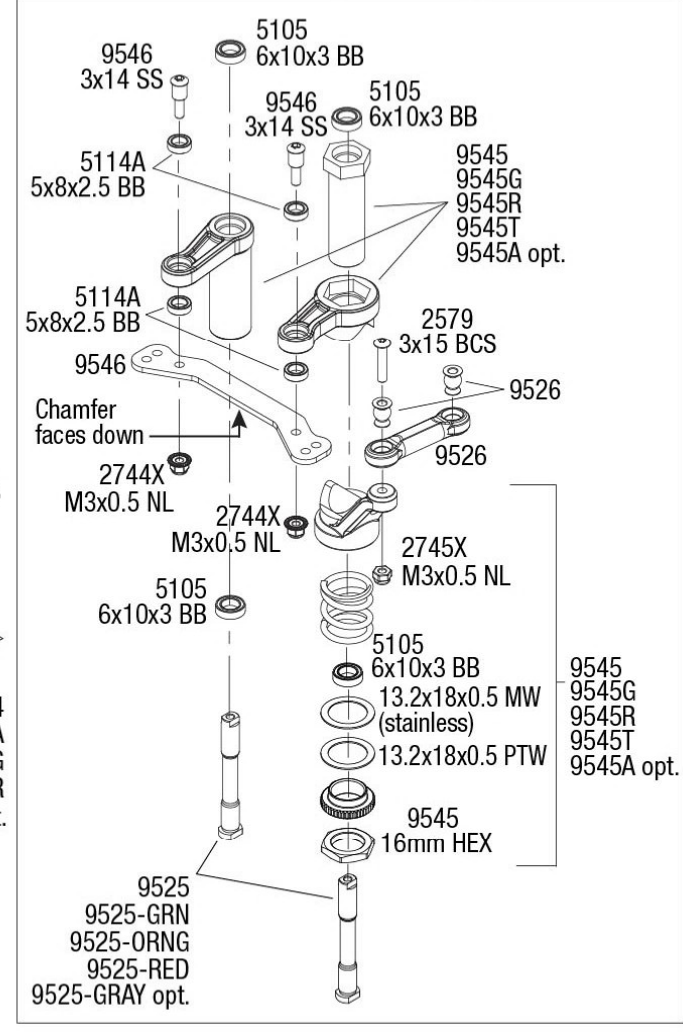

Body Assembly

Chassis Assembly

TRAXXAS

SLEDGE[®]

Rear Assembly

Specifications on this page are subject to change without notice. Every attempt has been made to ensure the accuracy of this drawing; however, Traxxas cannot be held responsible for typographical or other errors.

Front Assembly

Shock Assembly

Steering Assembly

Front & Rear Differential Assembly

REV 240513-R01
 Specifications on this page are subject to change without notice.
 Every attempt has been made to ensure the accuracy of this drawing;
 however, Traxxas cannot be held responsible for typographical or other errors.

See Parts List for a complete listing of optional accessories.