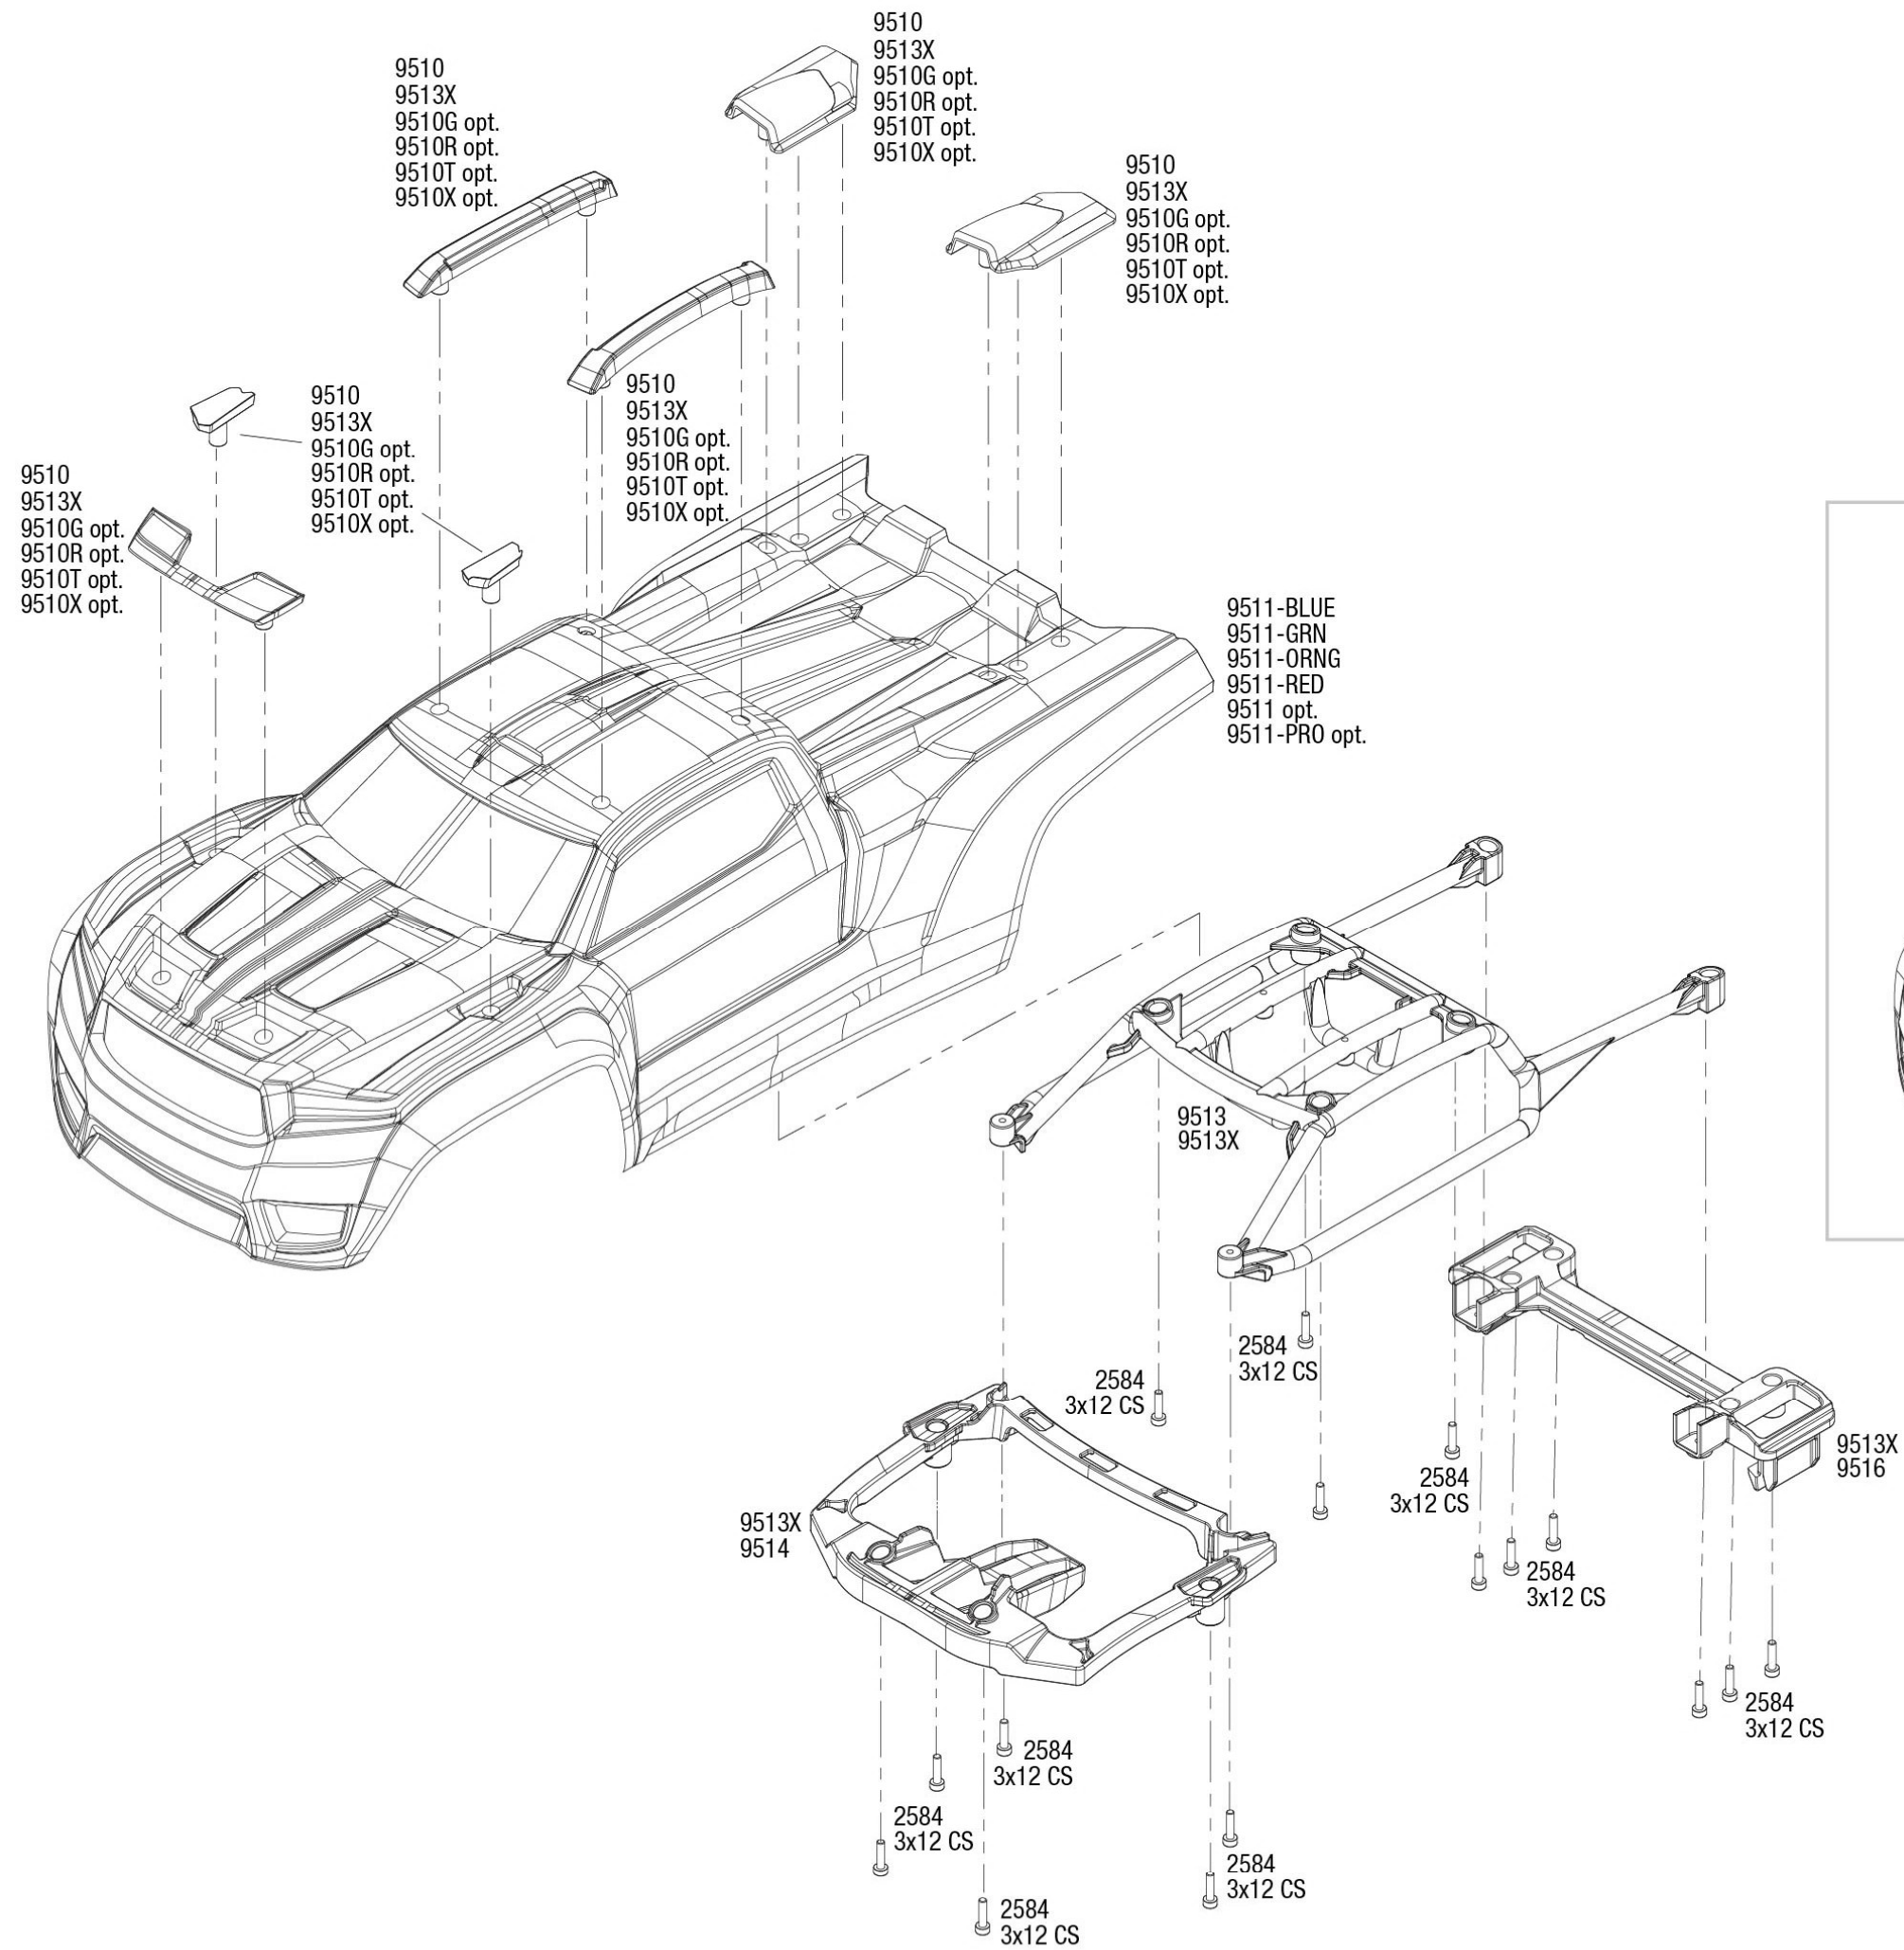

Body Assembly

Chassis Assembly

TRAXXAS

SLEDGE[®]

Rear Assembly

Specifications on this page are subject to change without notice. Every attempt has been made to ensure the accuracy of this drawing; however, Traxxas cannot be held responsible for typographical or other errors.

Front Assembly

Shock Assembly

Steering Assembly

Front & Rear Differential Assembly

REV 240513-R01
 Specifications on this page are subject to change without notice.
 Every attempt has been made to ensure the accuracy of this drawing;
 however, Traxxas cannot be held responsible for typographical or other errors.

See Parts List for a complete listing of optional accessories.