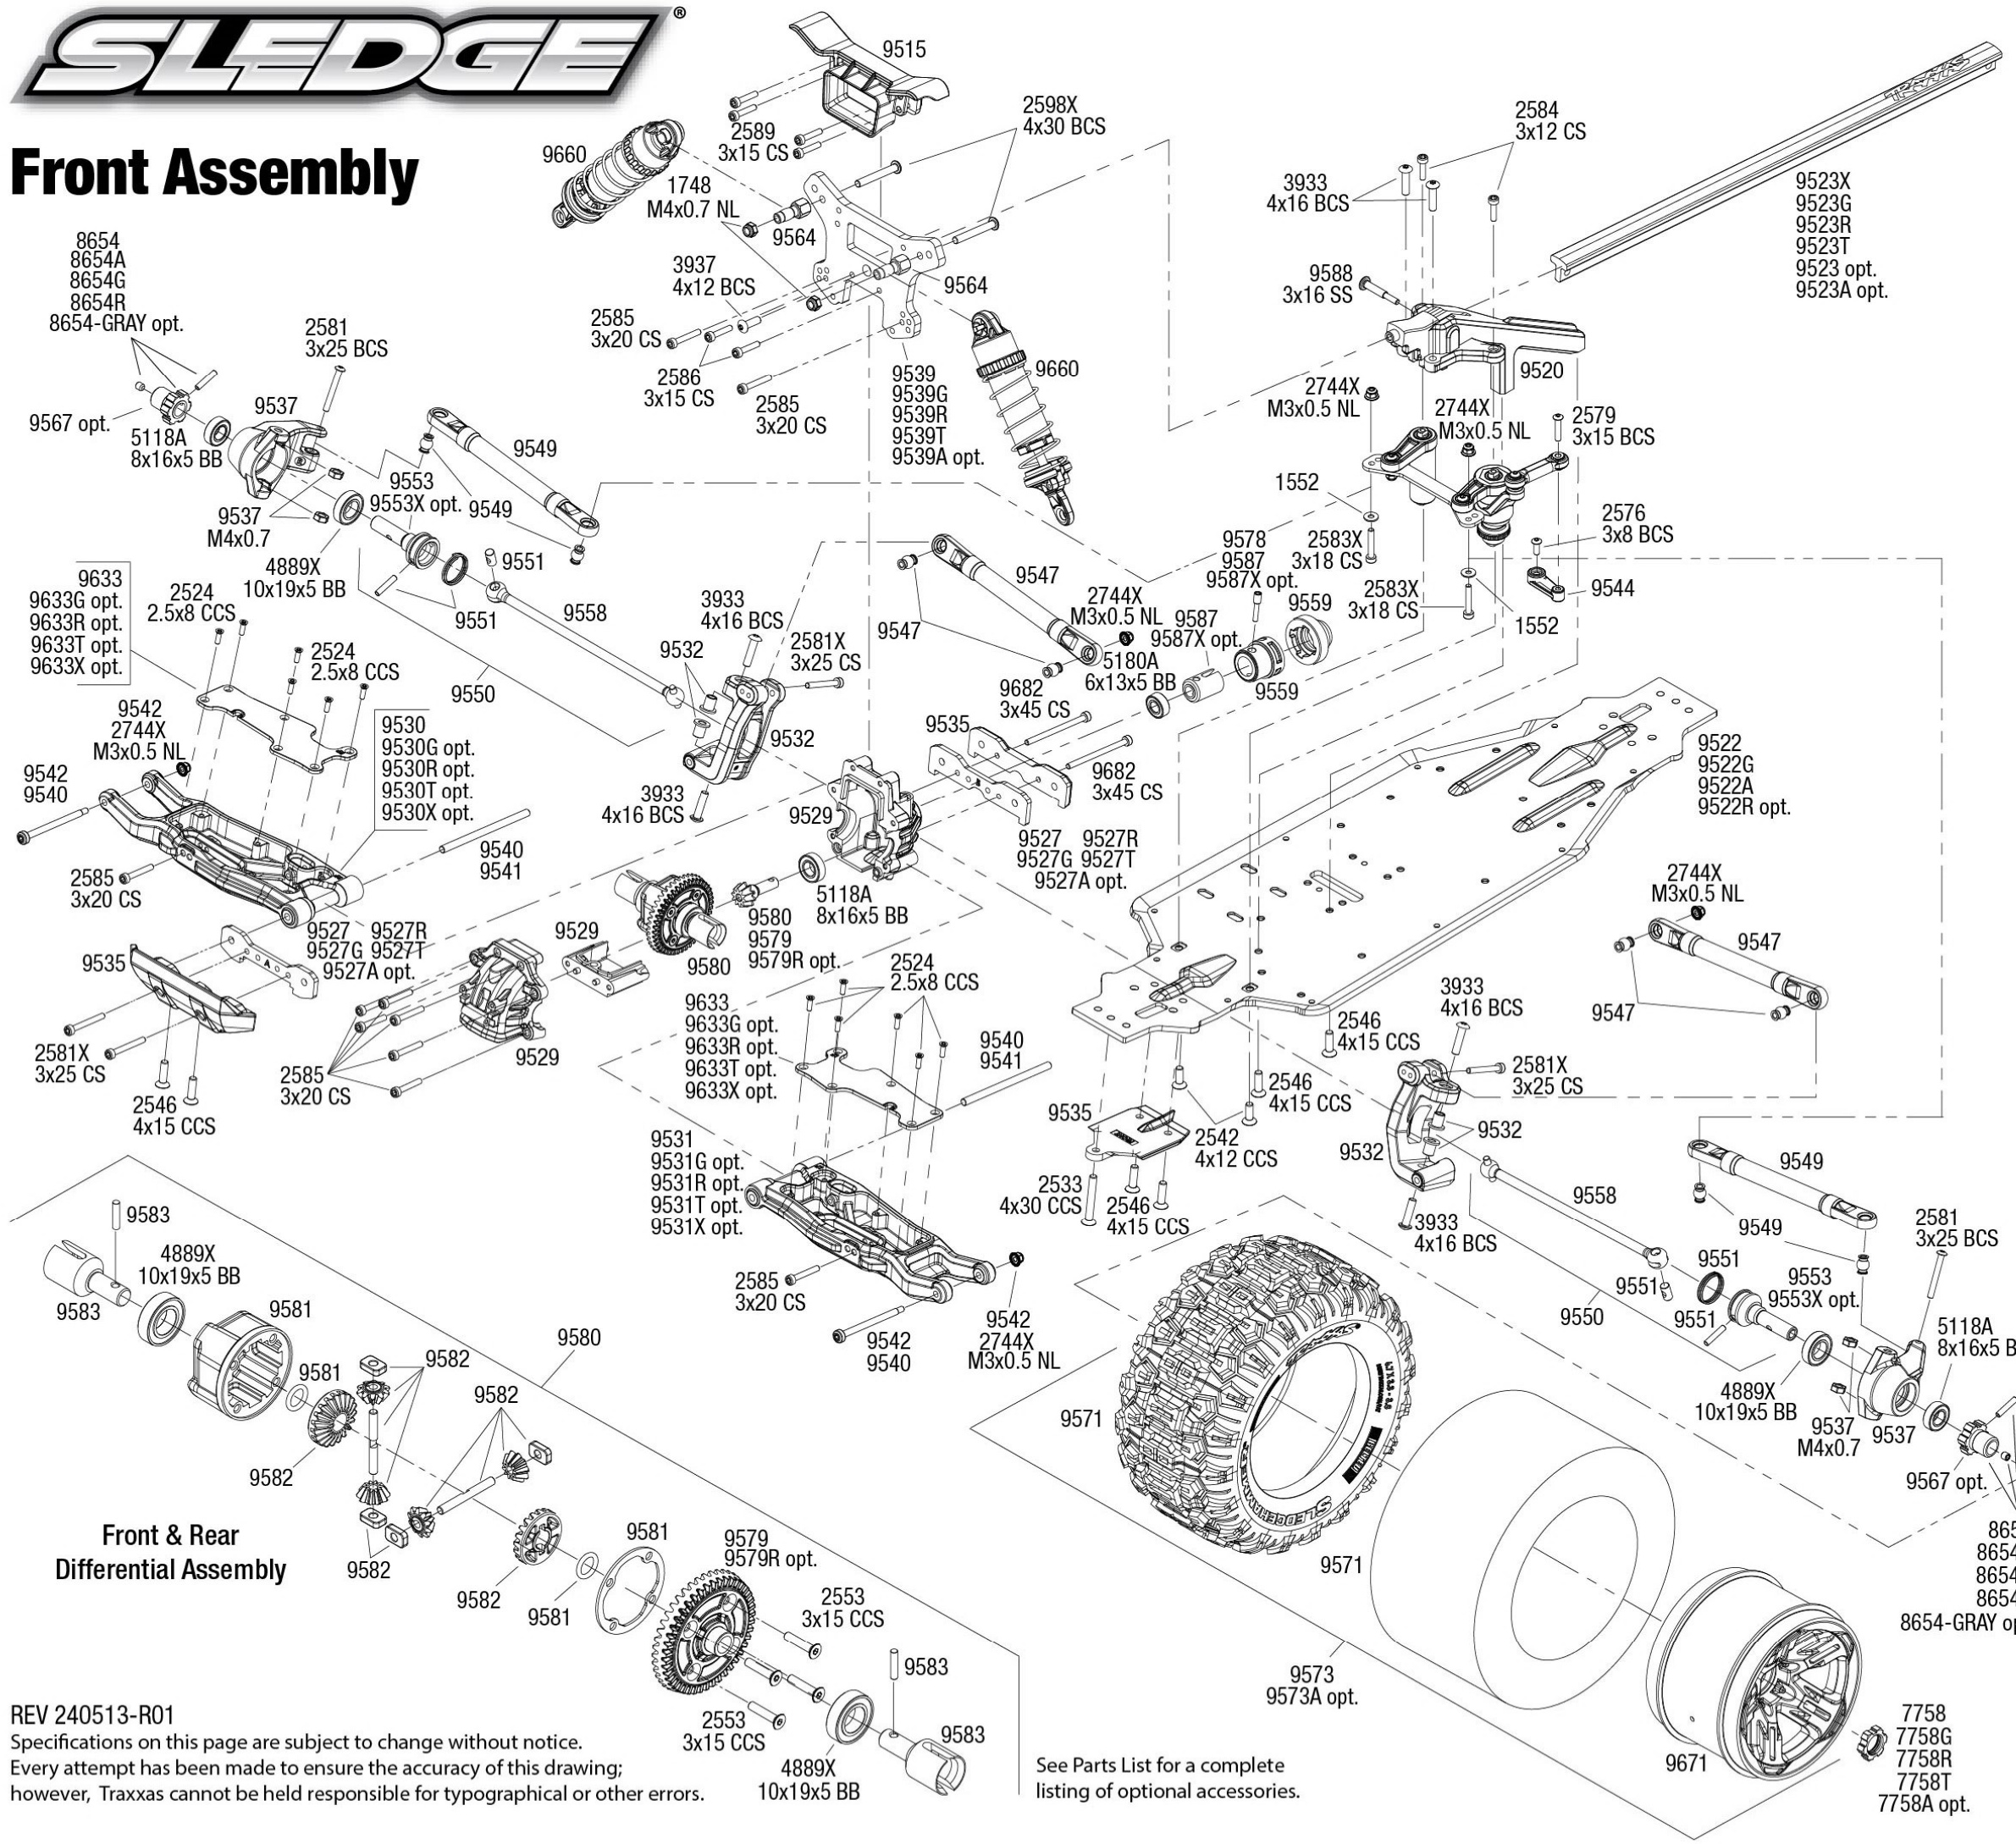

Body Assembly

Chassis Assembly

TRAXXAS

SLEDGE[®]

Rear Assembly

Specifications on this page are subject to change without notice. Every attempt has been made to ensure the accuracy of this drawing; however, Traxxas cannot be held responsible for typographical or other errors.

Front Assembly

Shock Assembly

Steering Assembly

Front & Rear Differential Assembly

REV 240513-R01
 Specifications on this page are subject to change without notice.
 Every attempt has been made to ensure the accuracy of this drawing;
 however, Traxxas cannot be held responsible for typographical or other errors.