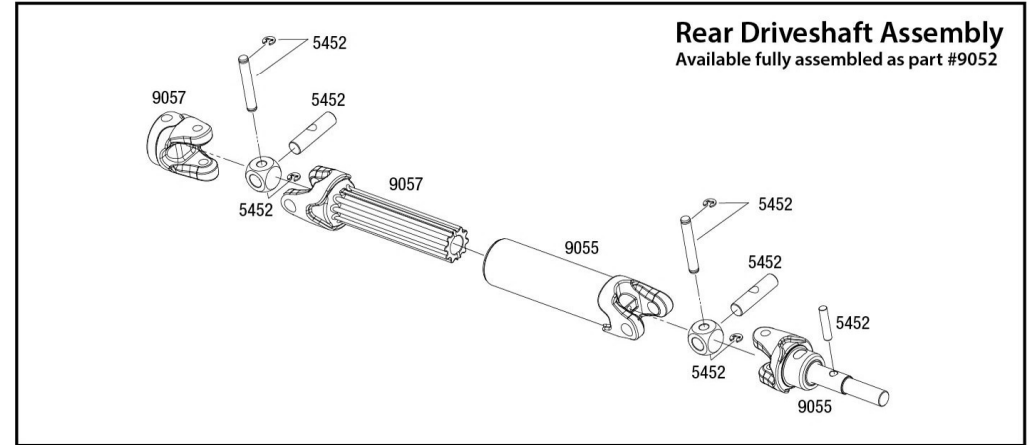

# Transmission Assembly

See Parts List for a complete listing of optional accessories.

REV 231206-R02  
 Specifications on this page are subject to change without notice. Every attempt has been made to ensure the accuracy of this drawing; however, Traxxas cannot be held responsible for typographical or other errors.

### Driveshafts

**Front Driveshaft Assembly**  
Available fully assembled as part #9051

**Rear Driveshaft Assembly**  
Available fully assembled as part #9052