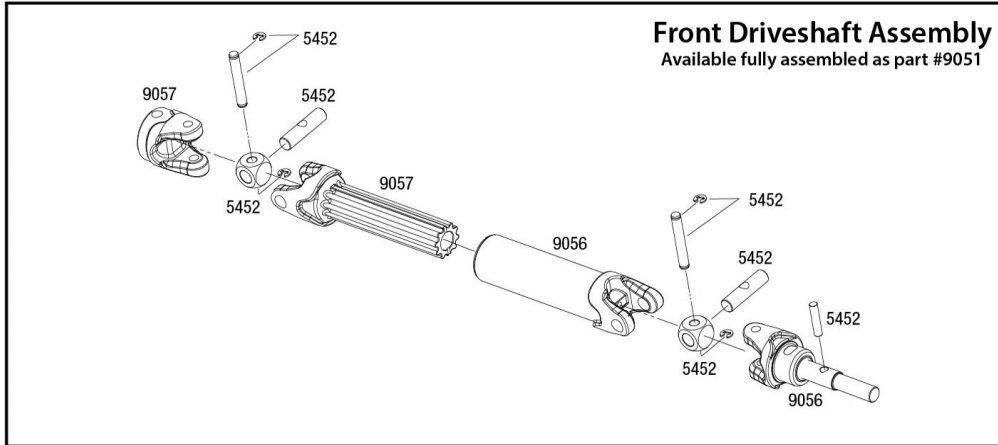

# Transmission Assembly

See Parts List for a complete listing of optional accessories.

REV 231206-R02  
 Specifications on this page are subject to change without notice. Every attempt has been made to ensure the accuracy of this drawing; however, Traxxas cannot be held responsible for typographical or other errors.

### Driveshafts

**Front Driveshaft Assembly**  
Available fully assembled as part #9051

**Rear Driveshaft Assembly**  
Available fully assembled as part #9052