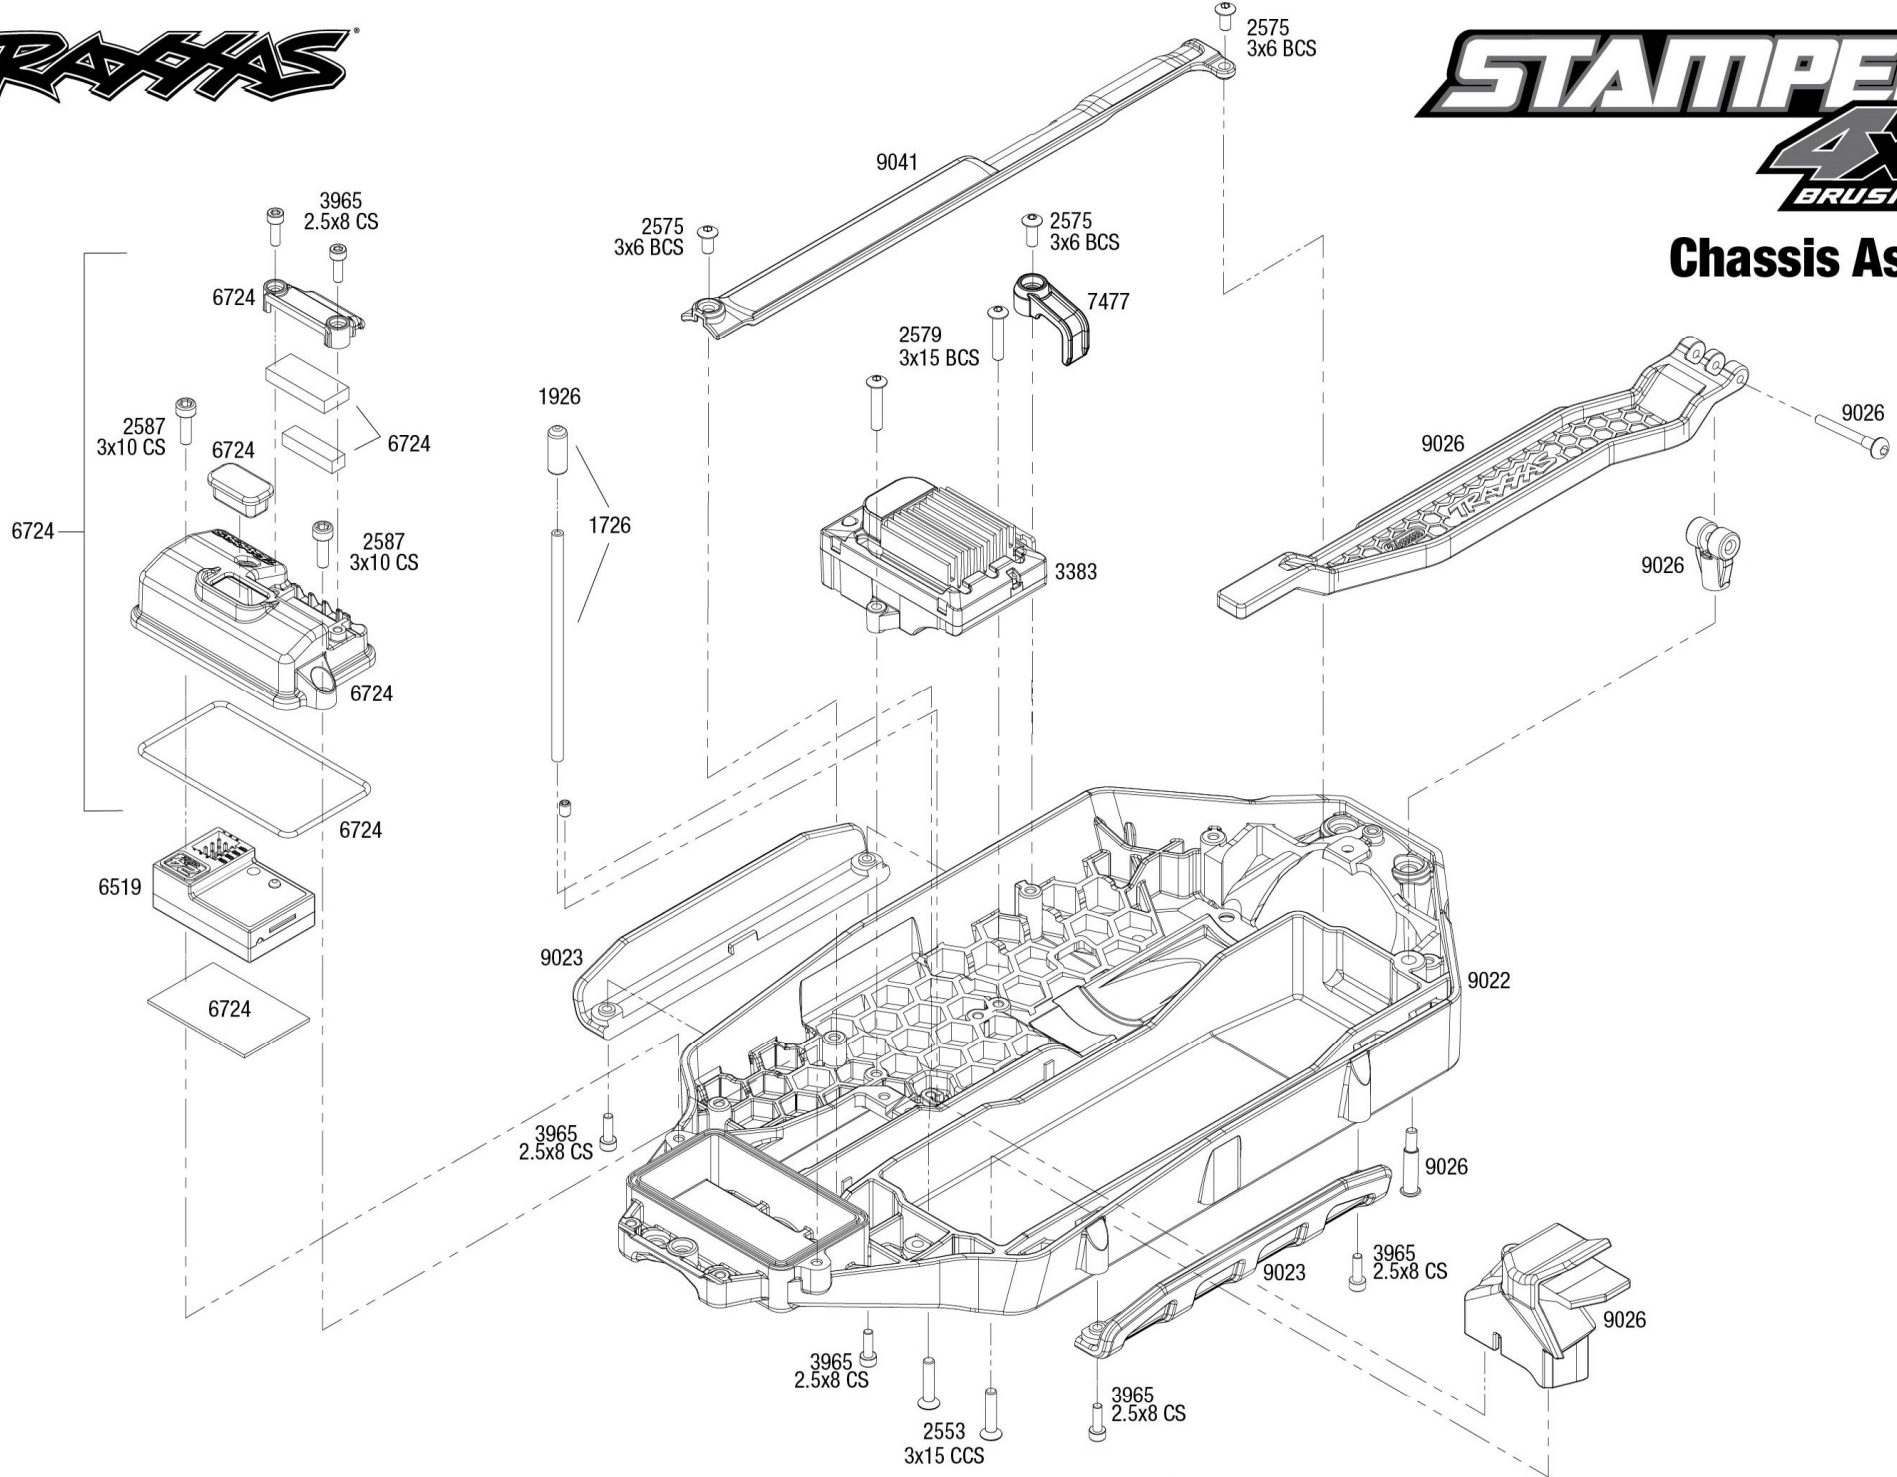

## Chassis Assembly

# Transmission Assembly

See Parts List for a complete listing of optional accessories.

REV 231206-R02  
 Specifications on this page are subject to change without notice. Every attempt has been made to ensure the accuracy of this drawing; however, Traxxas cannot be held responsible for typographical or other errors.

### Driveshafts

**Front Driveshaft Assembly**  
Available fully assembled as part #9051

**Rear Driveshaft Assembly**  
Available fully assembled as part #9052

### Modular Assembly