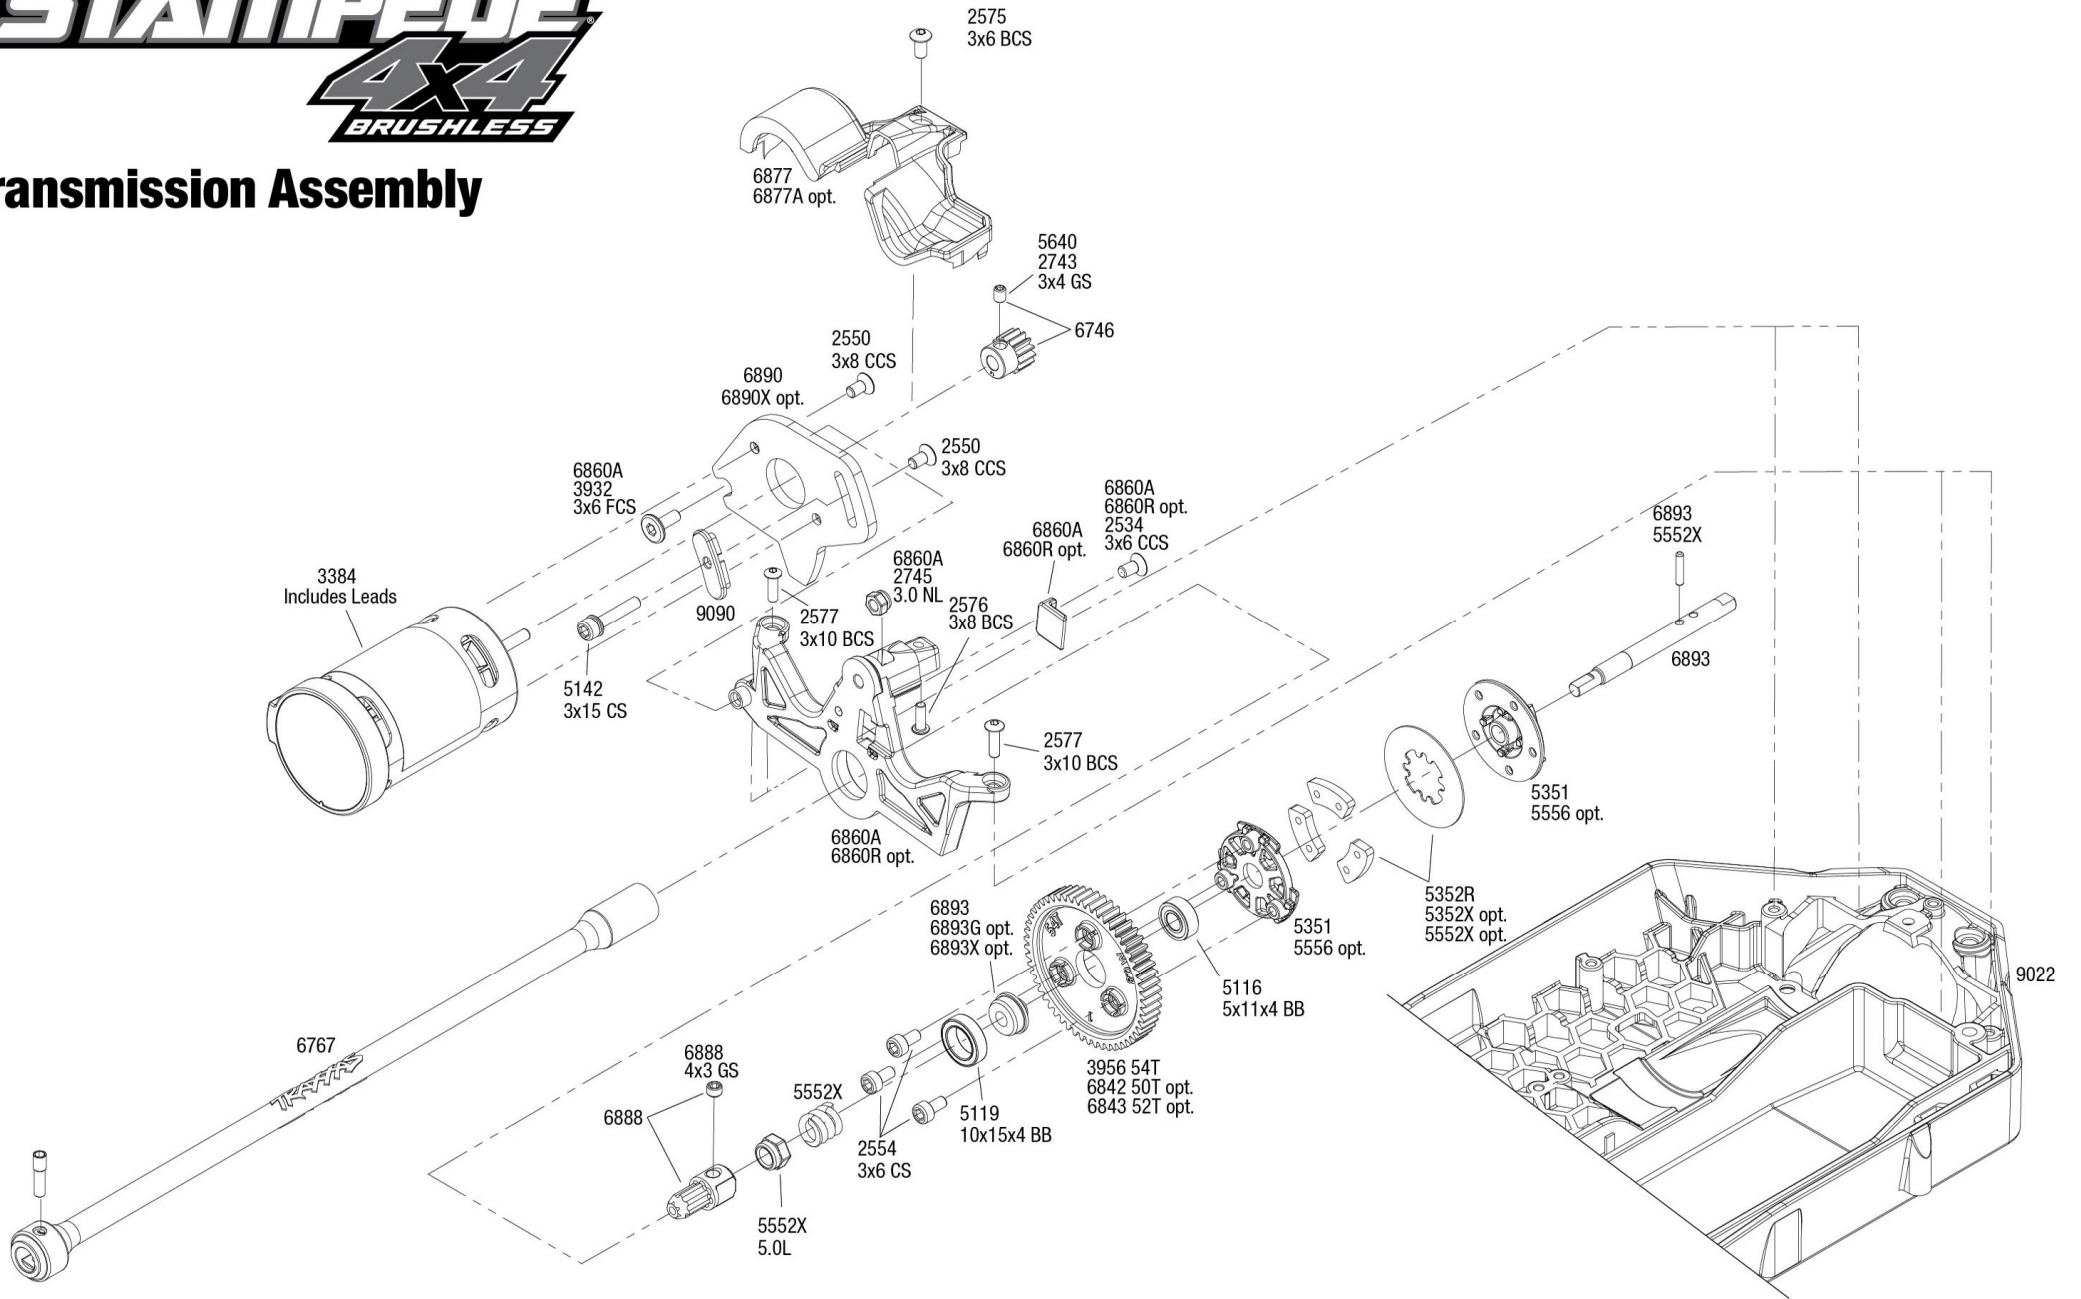

## Chassis Assembly

# Transmission Assembly

See Parts List for a complete listing of optional accessories.

REV 231206-R02  
 Specifications on this page are subject to change without notice. Every attempt has been made to ensure the accuracy of this drawing; however, Traxxas cannot be held responsible for typographical or other errors.

### Driveshafts

**Front Driveshaft Assembly**  
Available fully assembled as part #9051

**Rear Driveshaft Assembly**  
Available fully assembled as part #9052

### Modular Assembly