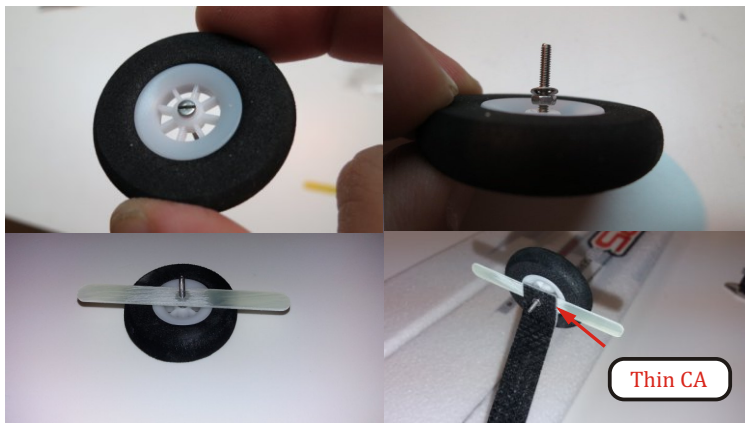

Flash

RELOAD

We wish you many happy flying hours with the Flash RELOADED

Your RC Factory team.