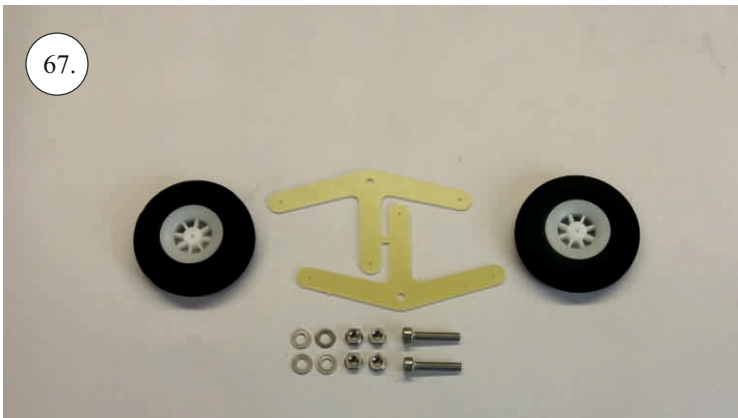

REVOLTO²⁶⁵

V2.0

Šablona k vytisknutí na straně 14.
Template to print on page 14.

We wish you many happy flying hours with the Edge 540 V3

Your RC Factory team.