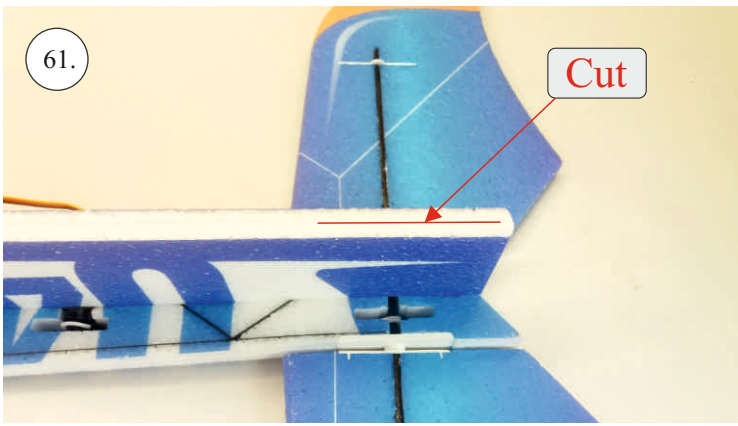

REVOLTO²⁶⁵

V2.0

Šablona k vytisknutí na straně 14.
Template to print on page 14.

We wish you many happy flying hours with the Edge 540 V3

Your RC Factory team.