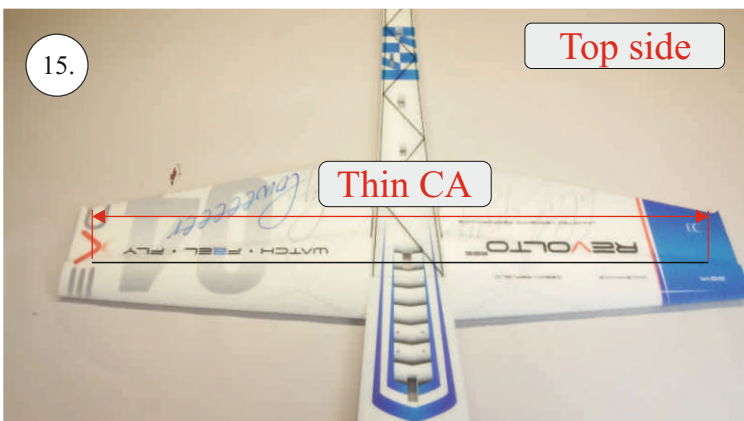

REVOLTO²⁶⁵

V2.0

Šablona k vytisknutí na straně 14.
Template to print on page 14.

We wish you many happy flying hours with the Edge 540 V3

Your RC Factory team.