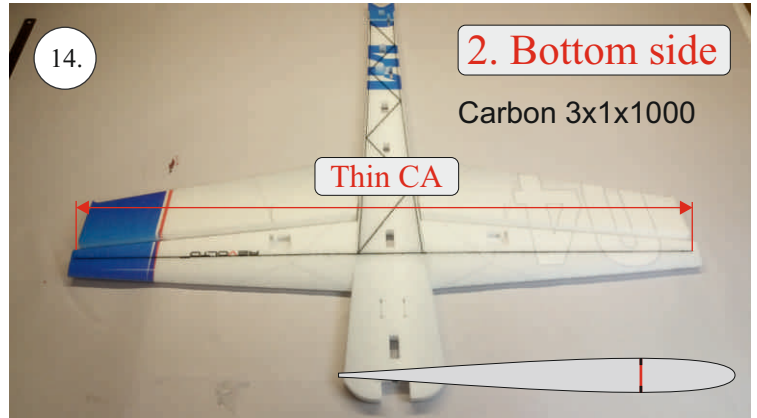

REVOLTO²⁶⁵

V2.0

Šablona k vytisknutí na straně 14.
Template to print on page 14.

We wish you many happy flying hours with the Edge 540 V3

Your RC Factory team.