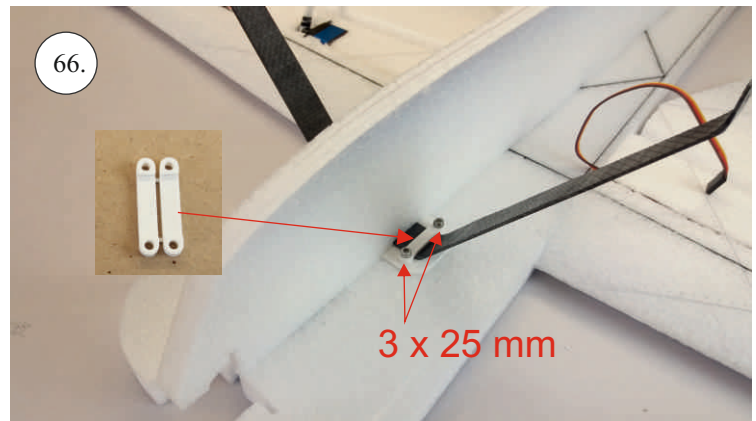

REVOLTO²⁶⁵

V2.0

Šablona k vytisknutí na straně 14.
Template to print on page 14.

We wish you many happy flying hours with the Edge 540 V3

Your RC Factory team.