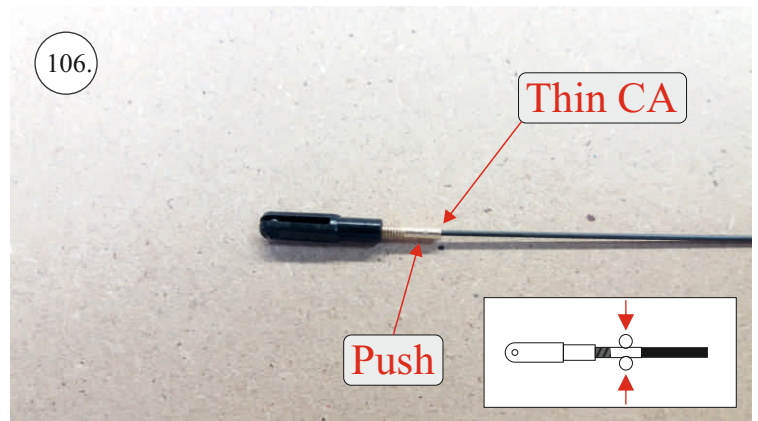

REVOLTO²⁶⁵

V2.0

Šablona k vytisknutí na straně 14.
Template to print on page 14.

We wish you many happy flying hours with the Edge 540 V3

Your RC Factory team.