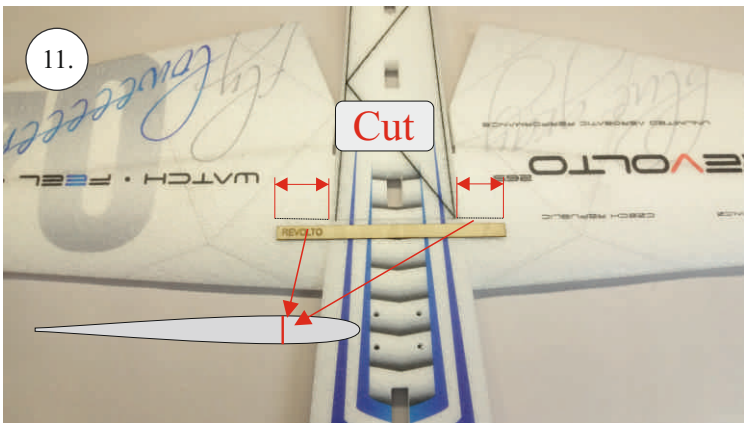

REVOLTO²⁶⁵

V2.0

Šablona k vytisknutí na straně 14.
Template to print on page 14.

We wish you many happy flying hours with the Edge 540 V3

Your RC Factory team.