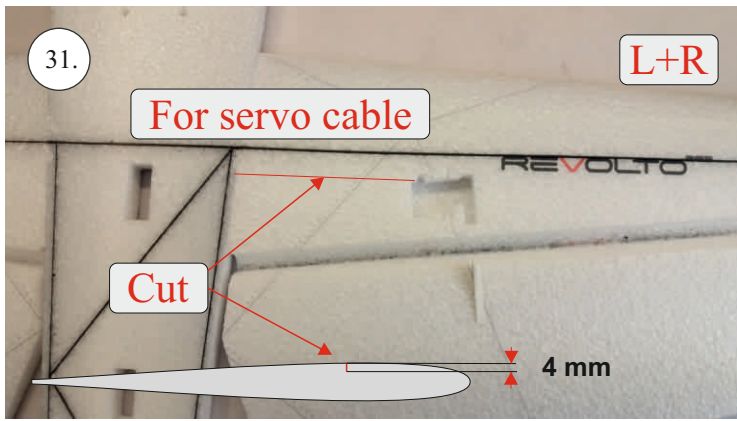

REVOLTO²⁶⁵

V2.0

Šablona k vytisknutí na straně 14.
Template to print on page 14.

We wish you many happy flying hours with the Edge 540 V3

Your RC Factory team.