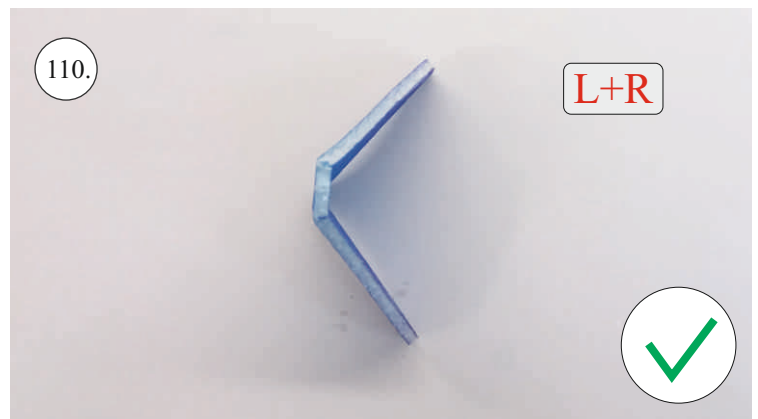

REVOLTO²⁶⁵

V2.0

Šablona k vytisknutí na straně 14.
Template to print on page 14.

We wish you many happy flying hours with the Edge 540 V3

Your RC Factory team.