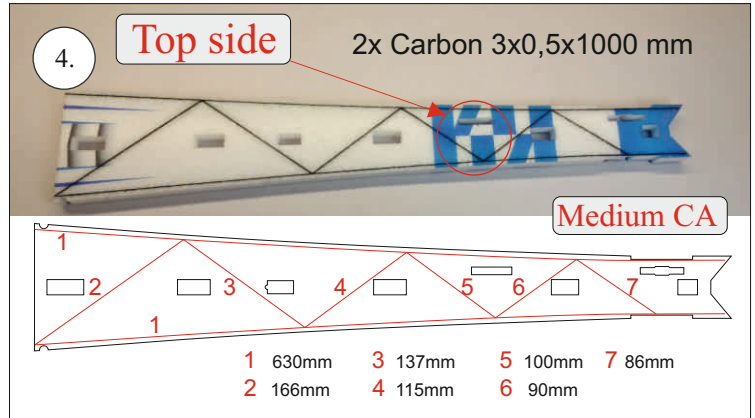

REVOLTO²⁶⁵

V2.0

Šablona k vytisknutí na straně 14.
Template to print on page 14.

We wish you many happy flying hours with the Edge 540 V3

Your RC Factory team.