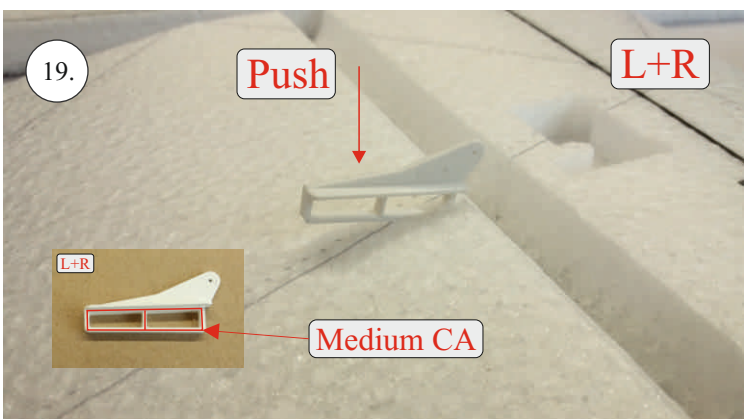

REVOLTO²⁶⁵

V2.0

Šablona k vytisknutí na straně 14.
Template to print on page 14.

We wish you many happy flying hours with the Edge 540 V3

Your RC Factory team.