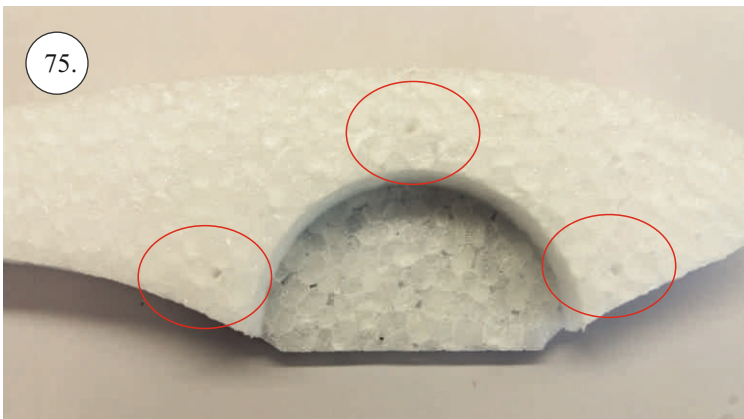

REVOLTO²⁶⁵

V2.0

Šablona k vytisknutí na straně 14.
Template to print on page 14.

We wish you many happy flying hours with the Edge 540 V3

Your RC Factory team.