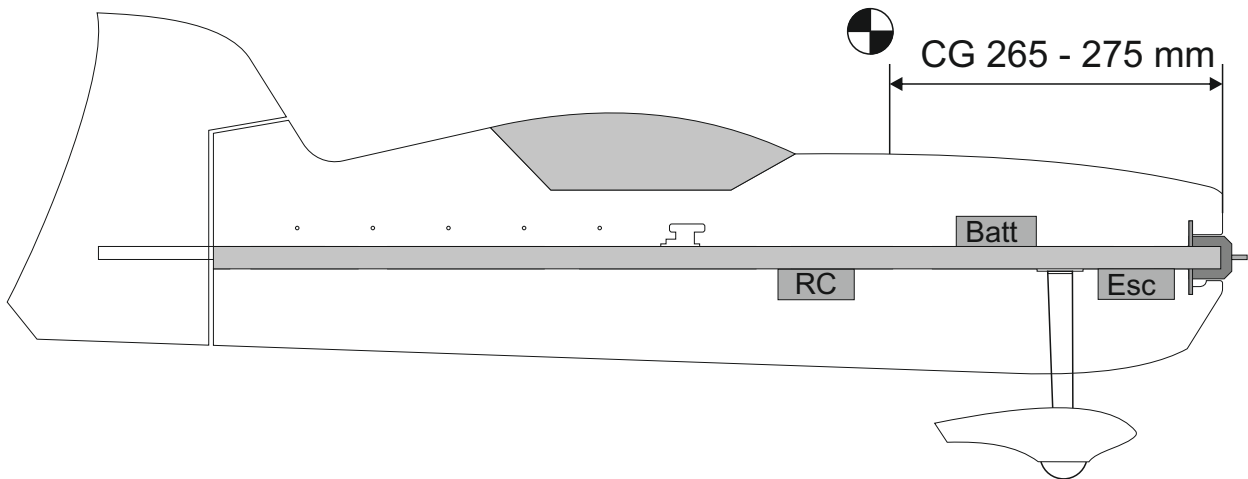

REVOLTO²⁶⁵

V2.0

Šablona k vytisknutí na straně 14.
Template to print on page 14.

We wish you many happy flying hours with the Edge 540 V3

Your RC Factory team.