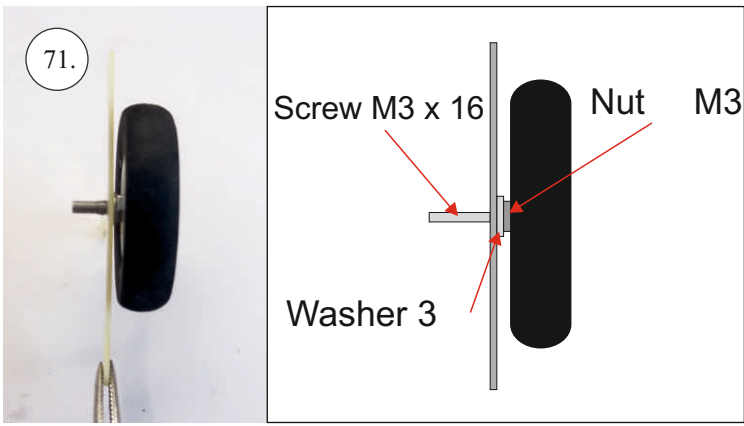

REVOLTO²⁶⁵

V2.0

Šablona k vytisknutí na straně 14.
Template to print on page 14.

We wish you many happy flying hours with the Edge 540 V3

Your RC Factory team.