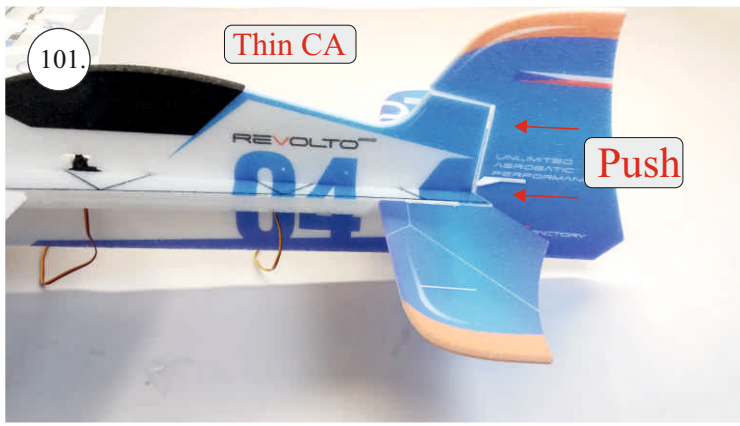

REVOLTO²⁶⁵

V2.0

Šablona k vytisknutí na straně 14.
Template to print on page 14.

We wish you many happy flying hours with the Edge 540 V3

Your RC Factory team.