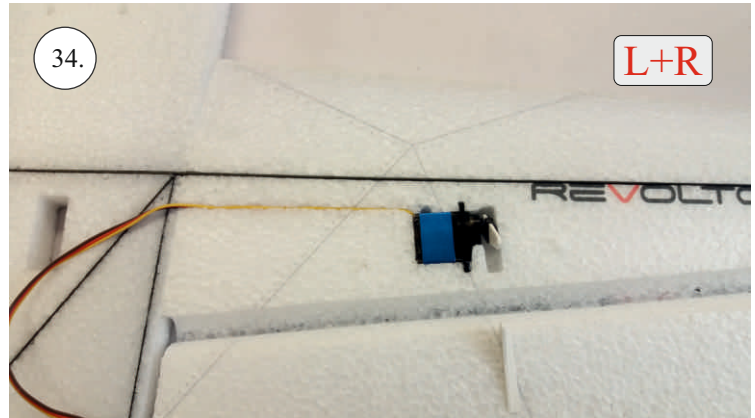

REVOLTO²⁶⁵

V2.0

Šablona k vytisknutí na straně 14.
Template to print on page 14.

We wish you many happy flying hours with the Edge 540 V3

Your RC Factory team.