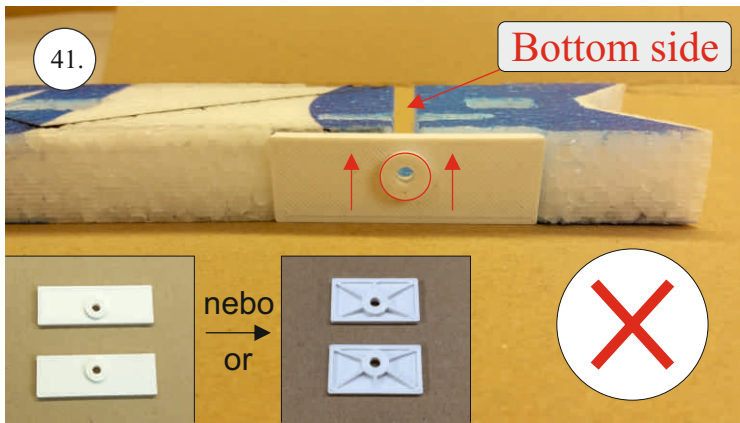

REVOLTO²⁶⁵

V2.0

Šablona k vytisknutí na straně 14.
Template to print on page 14.

We wish you many happy flying hours with the Edge 540 V3

Your RC Factory team.