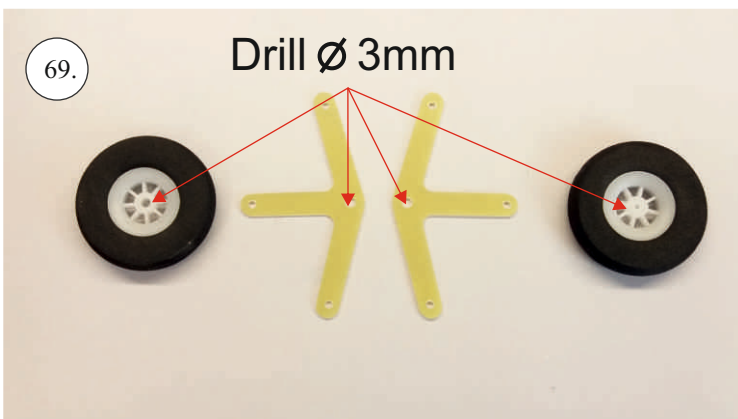

REVOLTO²⁶⁵

V2.0

Šablona k vytisknutí na straně 14.
Template to print on page 14.

We wish you many happy flying hours with the Edge 540 V3

Your RC Factory team.