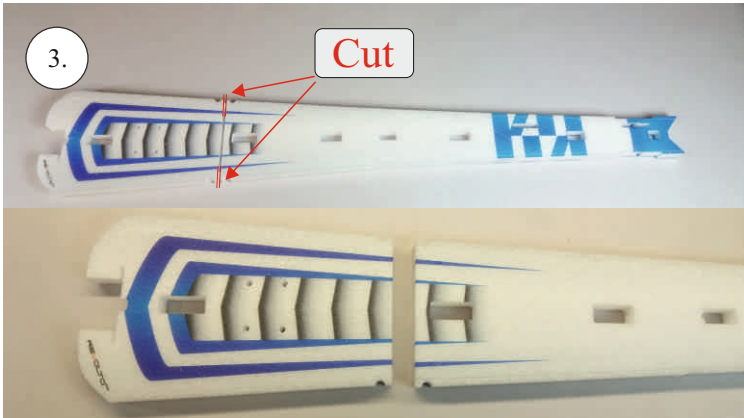

REVOLTO²⁶⁵

V2.0

Šablona k vytisknutí na straně 14.
Template to print on page 14.

We wish you many happy flying hours with the Edge 540 V3

Your RC Factory team.