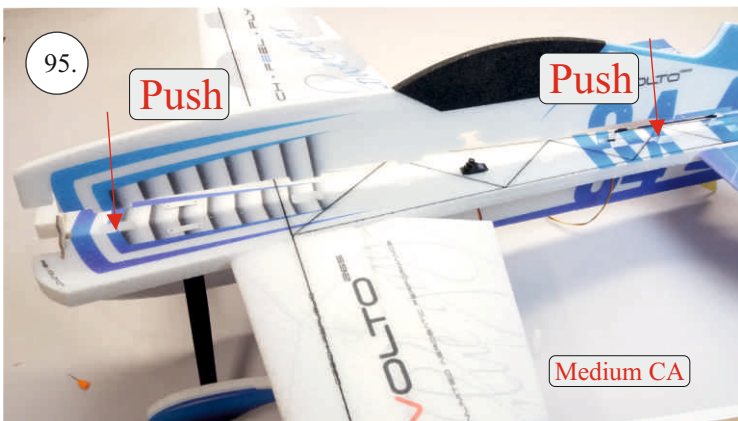

REVOLTO²⁶⁵

V2.0

Šablona k vytisknutí na straně 14.
Template to print on page 14.

We wish you many happy flying hours with the Edge 540 V3

Your RC Factory team.