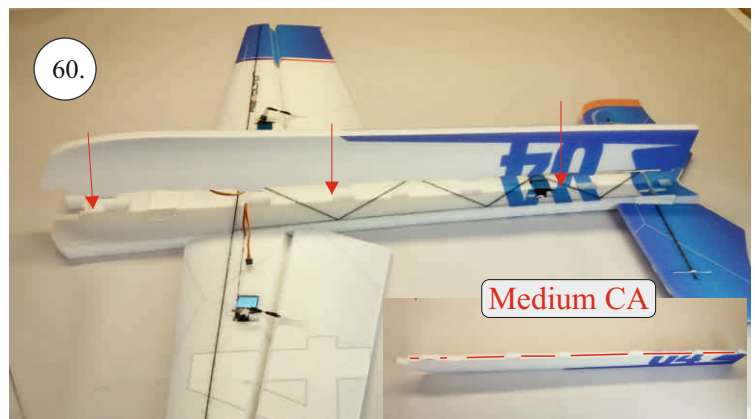

REVOLTO²⁶⁵

V2.0

Šablona k vytisknutí na straně 14.
Template to print on page 14.

We wish you many happy flying hours with the Edge 540 V3

Your RC Factory team.