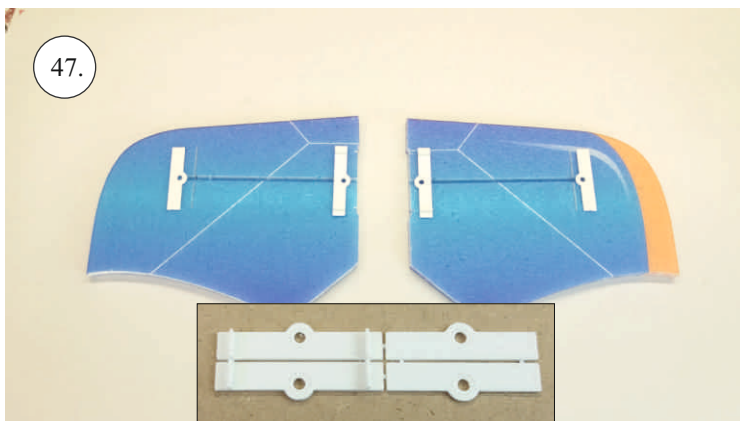

REVOLTO²⁶⁵

V2.0

Šablona k vytisknutí na straně 14.
Template to print on page 14.

We wish you many happy flying hours with the Edge 540 V3

Your RC Factory team.