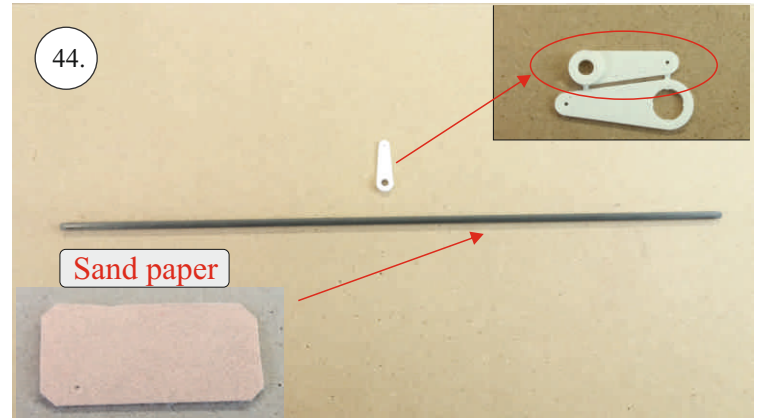

REVOLTO²⁶⁵

V2.0

Šablona k vytisknutí na straně 14.
Template to print on page 14.

We wish you many happy flying hours with the Edge 540 V3

Your RC Factory team.