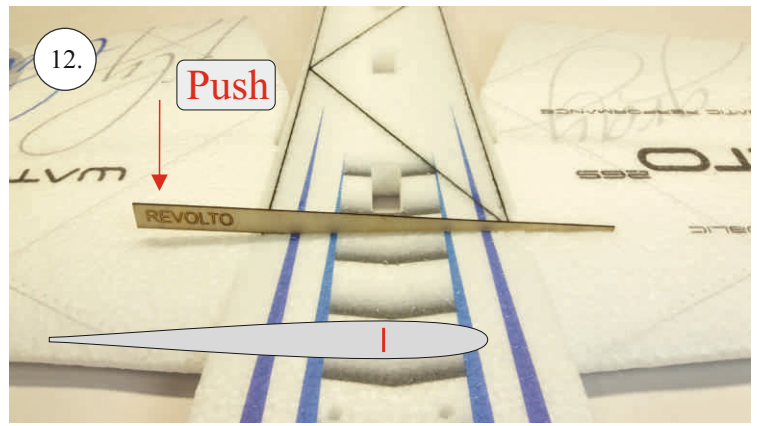

REVOLTO²⁶⁵

V2.0

Šablona k vytisknutí na straně 14.
Template to print on page 14.

We wish you many happy flying hours with the Edge 540 V3

Your RC Factory team.