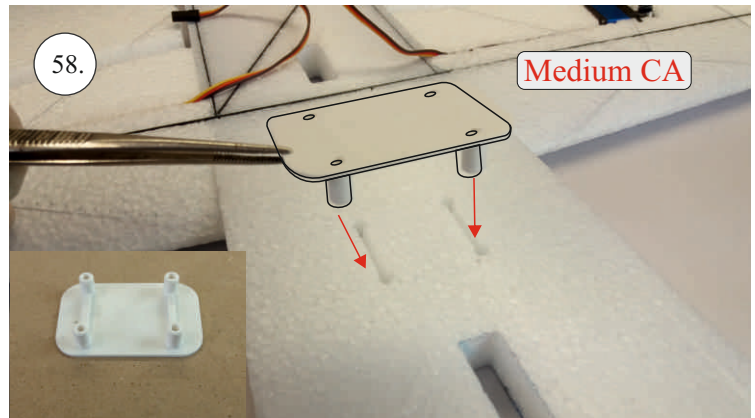

REVOLTO²⁶⁵

V2.0

Šablona k vytisknutí na straně 14.
Template to print on page 14.

We wish you many happy flying hours with the Edge 540 V3

Your RC Factory team.