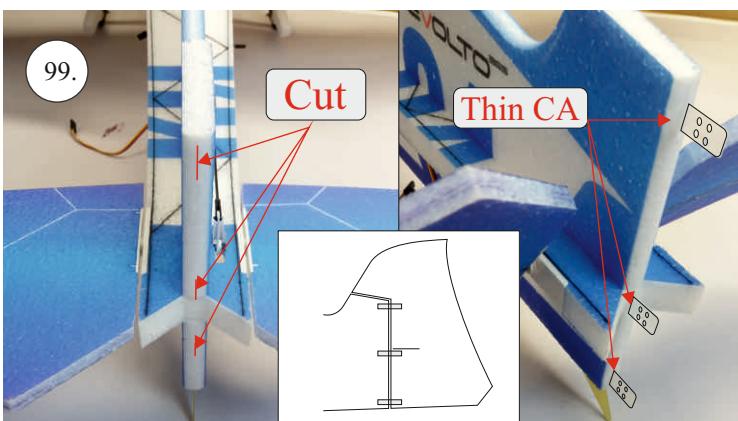

REVOLTO²⁶⁵

V2.0

Šablona k vytisknutí na straně 14.
Template to print on page 14.

We wish you many happy flying hours with the Edge 540 V3

Your RC Factory team.