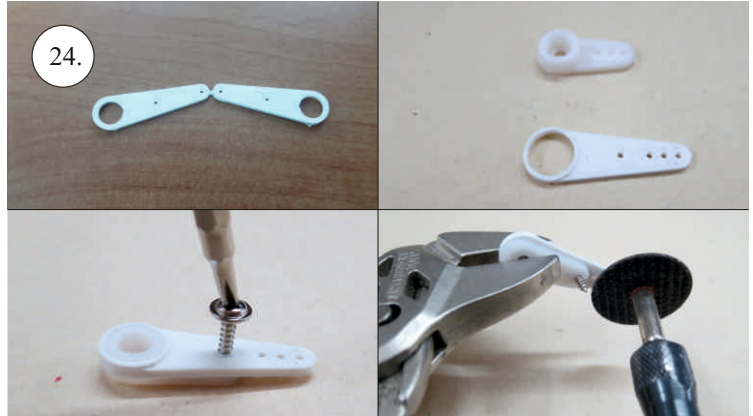

REVOLTO²⁶⁵

V2.0

Šablona k vytisknutí na straně 14.
Template to print on page 14.

We wish you many happy flying hours with the Edge 540 V3

Your RC Factory team.