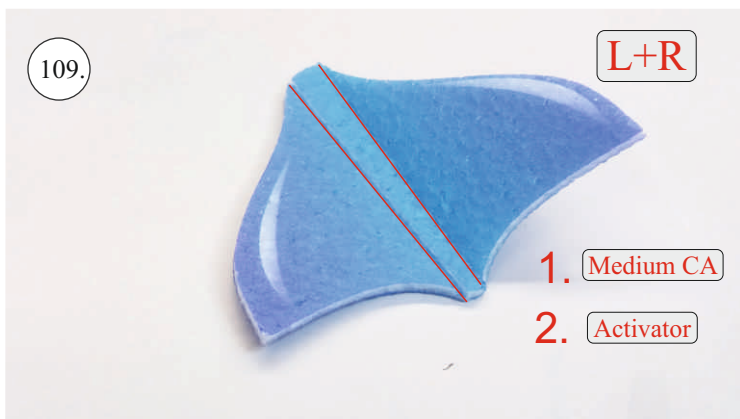

REVOLTO²⁶⁵

V2.0

Šablona k vytisknutí na straně 14.
Template to print on page 14.

We wish you many happy flying hours with the Edge 540 V3

Your RC Factory team.