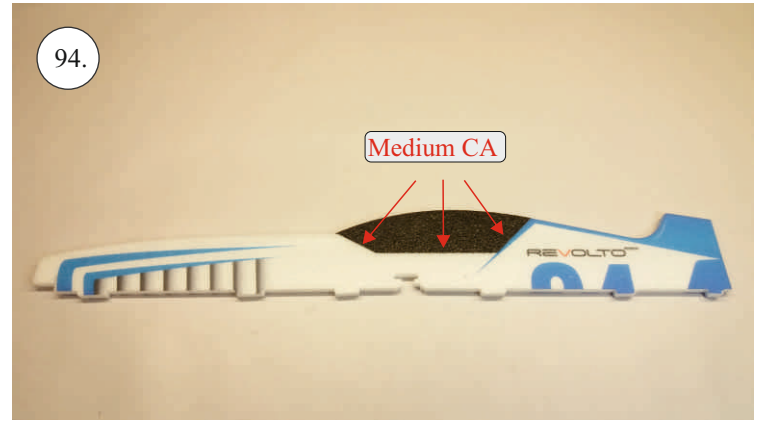

REVOLTO²⁶⁵

V2.0

Šablona k vytisknutí na straně 14.
Template to print on page 14.

We wish you many happy flying hours with the Edge 540 V3

Your RC Factory team.