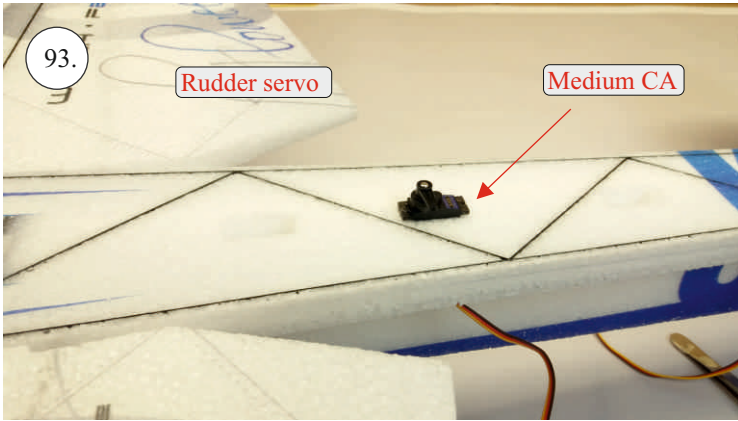

REVOLTO²⁶⁵

V2.0

Šablona k vytisknutí na straně 14.
Template to print on page 14.

We wish you many happy flying hours with the Edge 540 V3

Your RC Factory team.