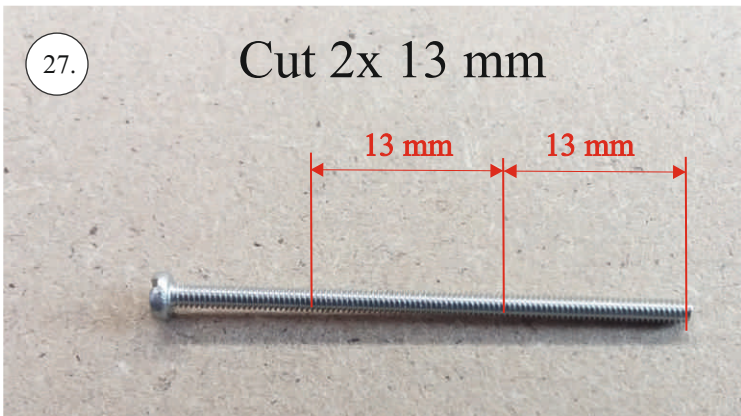

REVOLTO²⁶⁵

V2.0

Šablona k vytisknutí na straně 14.
Template to print on page 14.

We wish you many happy flying hours with the Edge 540 V3

Your RC Factory team.