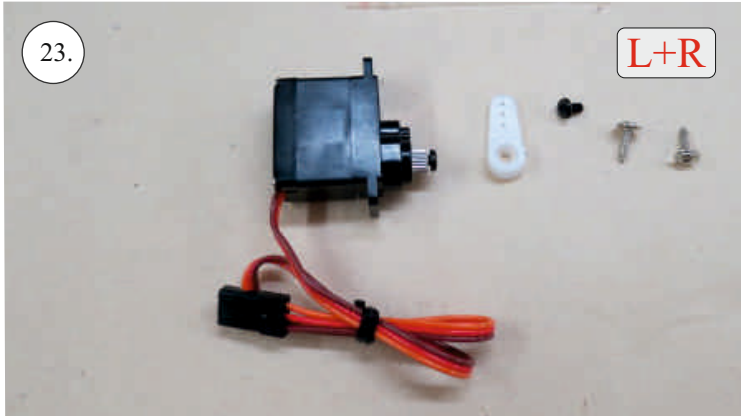

REVOLTO²⁶⁵

V2.0

Šablona k vytisknutí na straně 14.
Template to print on page 14.

We wish you many happy flying hours with the Edge 540 V3

Your RC Factory team.