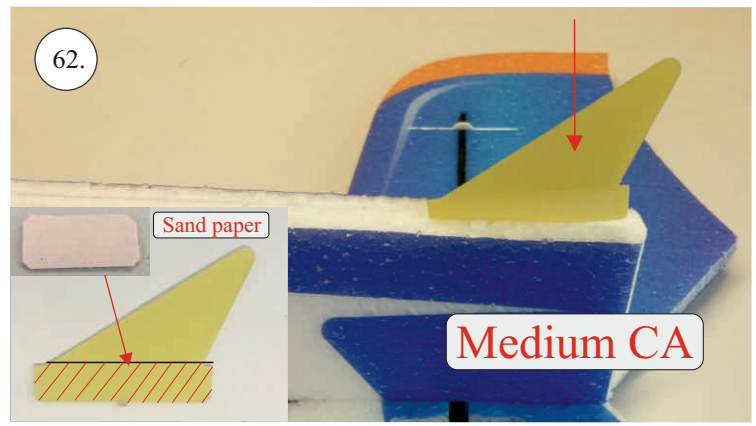

REVOLTO²⁶⁵

V2.0

Šablona k vytisknutí na straně 14.
Template to print on page 14.

We wish you many happy flying hours with the Edge 540 V3

Your RC Factory team.