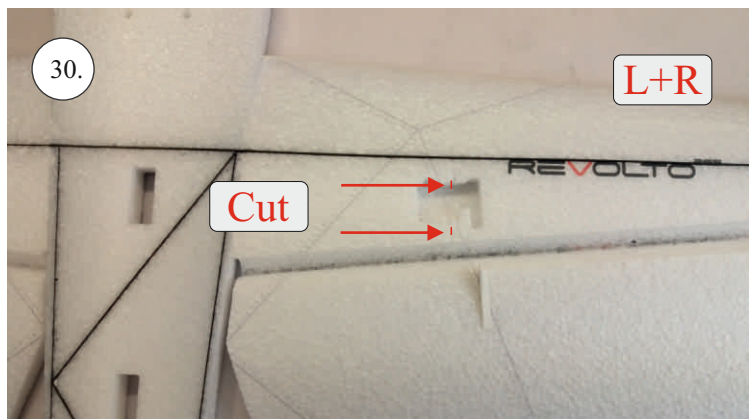

REVOLTO²⁶⁵

V2.0

Šablona k vytisknutí na straně 14.
Template to print on page 14.

We wish you many happy flying hours with the Edge 540 V3

Your RC Factory team.