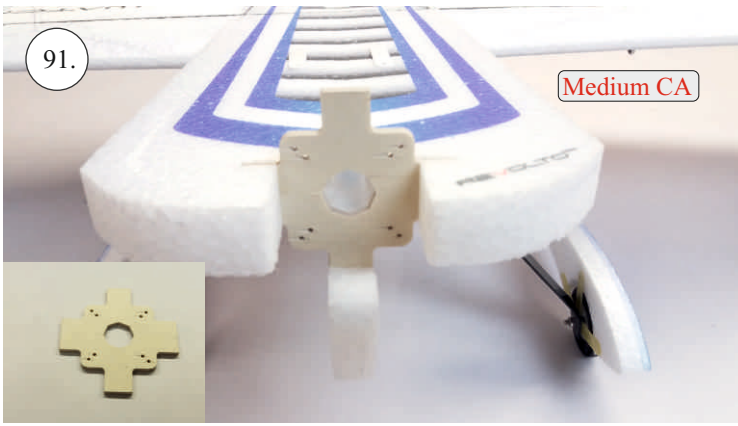

REVOLTO²⁶⁵

V2.0

Šablona k vytisknutí na straně 14.
Template to print on page 14.

We wish you many happy flying hours with the Edge 540 V3

Your RC Factory team.