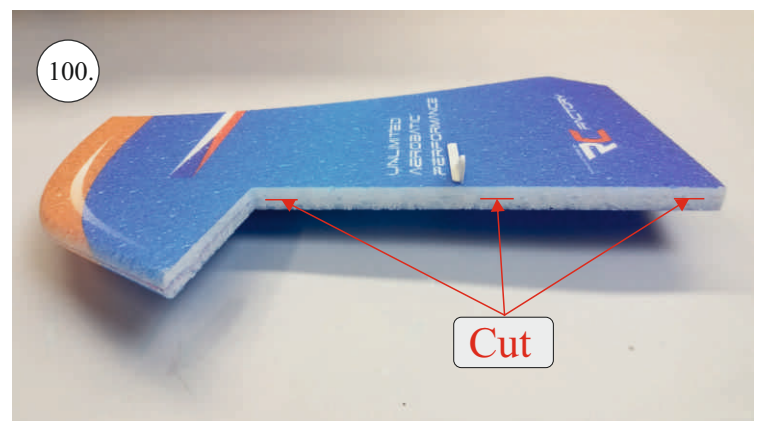

REVOLTO²⁶⁵

V2.0

Šablona k vytisknutí na straně 14.
Template to print on page 14.

We wish you many happy flying hours with the Edge 540 V3

Your RC Factory team.