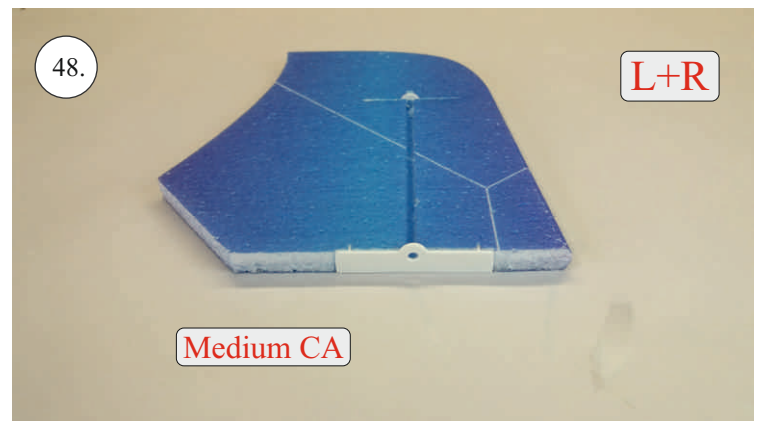

REVOLTO²⁶⁵

V2.0

Šablona k vytisknutí na straně 14.
Template to print on page 14.

We wish you many happy flying hours with the Edge 540 V3

Your RC Factory team.