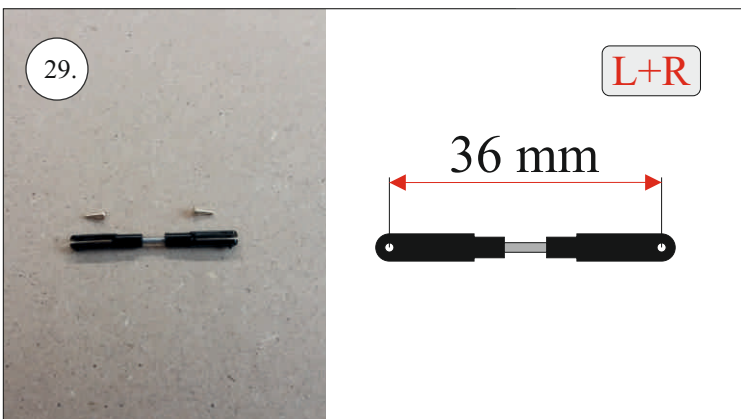

REVOLTO²⁶⁵

V2.0

Šablona k vytisknutí na straně 14.
Template to print on page 14.

We wish you many happy flying hours with the Edge 540 V3

Your RC Factory team.