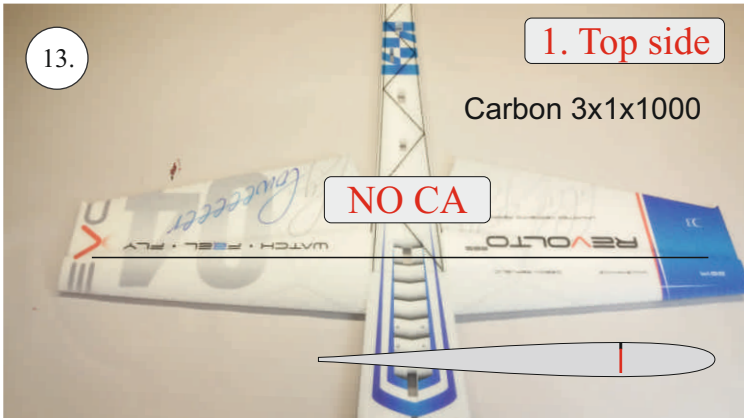

REVOLTO²⁶⁵

V2.0

Šablona k vytisknutí na straně 14.
Template to print on page 14.

We wish you many happy flying hours with the Edge 540 V3

Your RC Factory team.