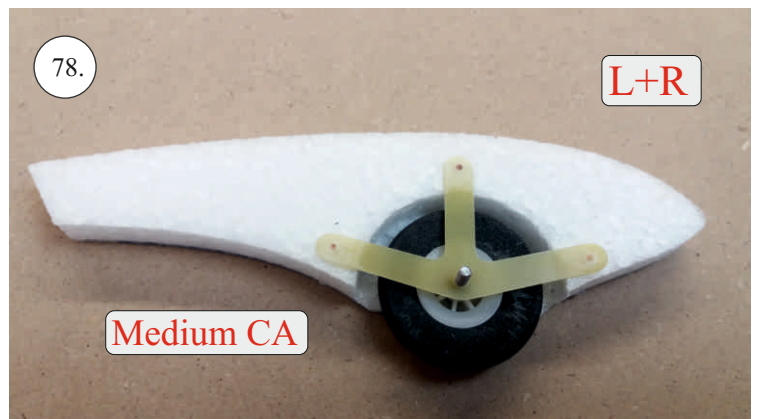

REVOLTO²⁶⁵

V2.0

Šablona k vytisknutí na straně 14.
Template to print on page 14.

We wish you many happy flying hours with the Edge 540 V3

Your RC Factory team.