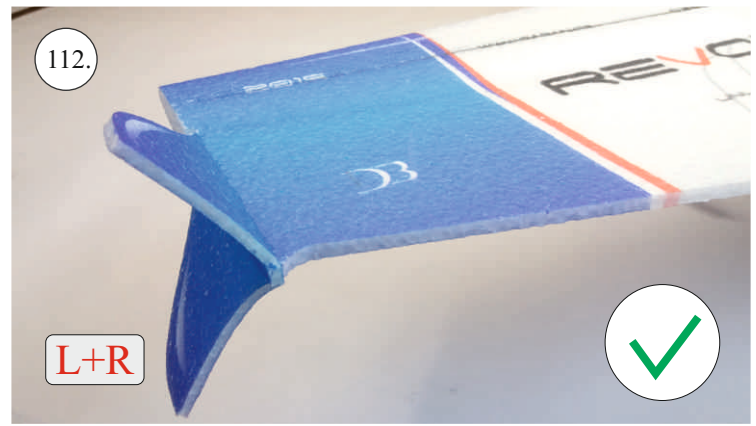

REVOLTO²⁶⁵

V2.0

Šablona k vytisknutí na straně 14.
Template to print on page 14.

We wish you many happy flying hours with the Edge 540 V3

Your RC Factory team.