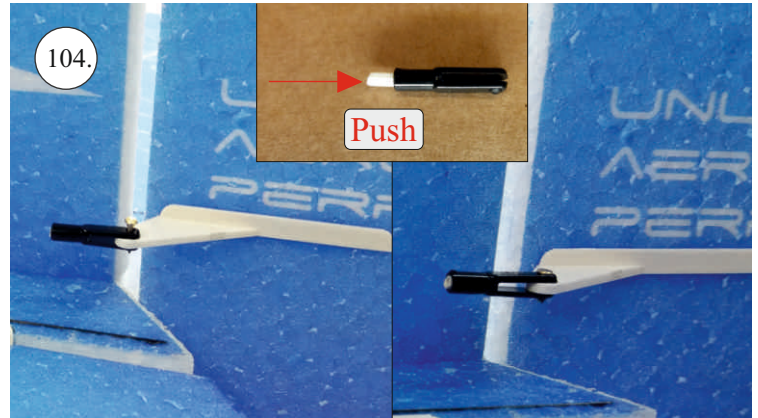

REVOLTO²⁶⁵

V2.0

Šablona k vytisknutí na straně 14.
Template to print on page 14.

We wish you many happy flying hours with the Edge 540 V3

Your RC Factory team.