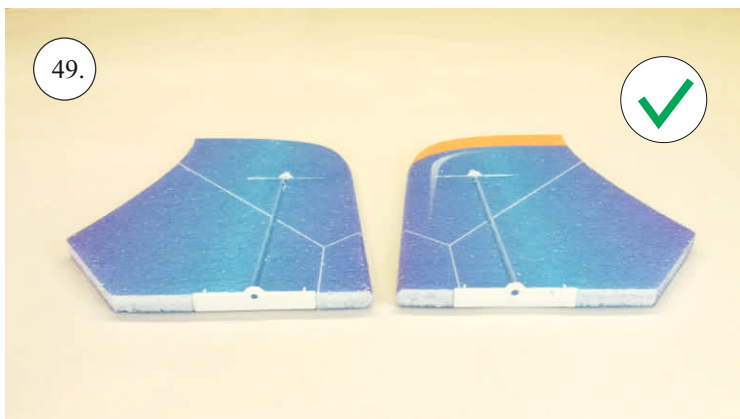

REVOLTO²⁶⁵

V2.0

Šablona k vytisknutí na straně 14.
Template to print on page 14.

We wish you many happy flying hours with the Edge 540 V3

Your RC Factory team.