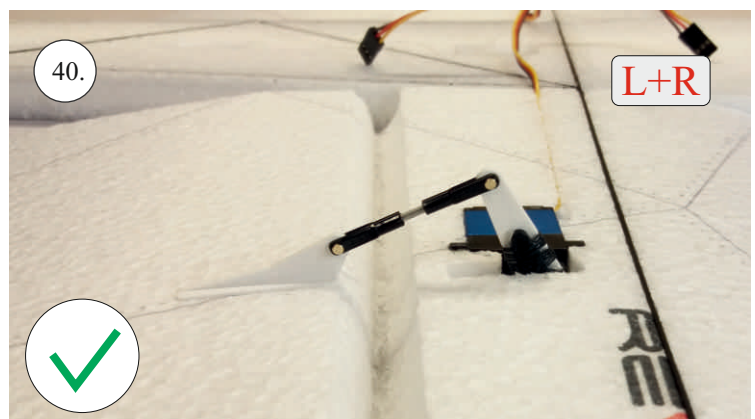

REVOLTO²⁶⁵

V2.0

Šablona k vytisknutí na straně 14.
Template to print on page 14.

We wish you many happy flying hours with the Edge 540 V3

Your RC Factory team.