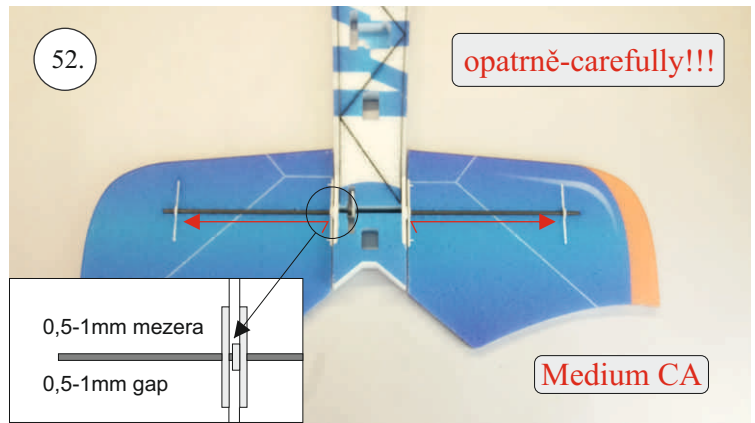

REVOLTO²⁶⁵

V2.0

Šablona k vytisknutí na straně 14.
Template to print on page 14.

We wish you many happy flying hours with the Edge 540 V3

Your RC Factory team.