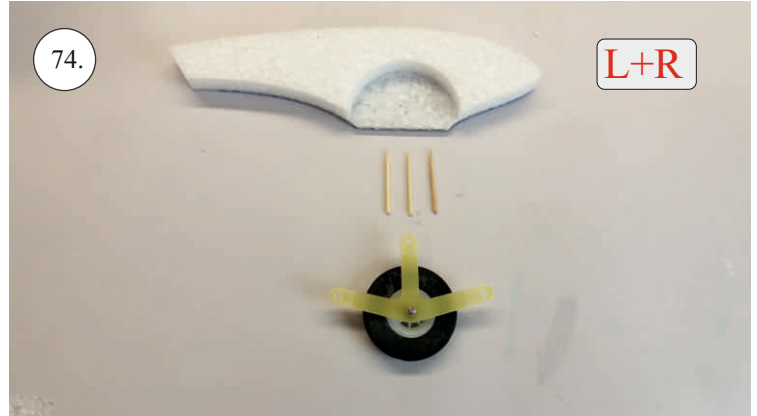

REVOLTO²⁶⁵

V2.0

Šablona k vytisknutí na straně 14.
Template to print on page 14.

We wish you many happy flying hours with the Edge 540 V3

Your RC Factory team.