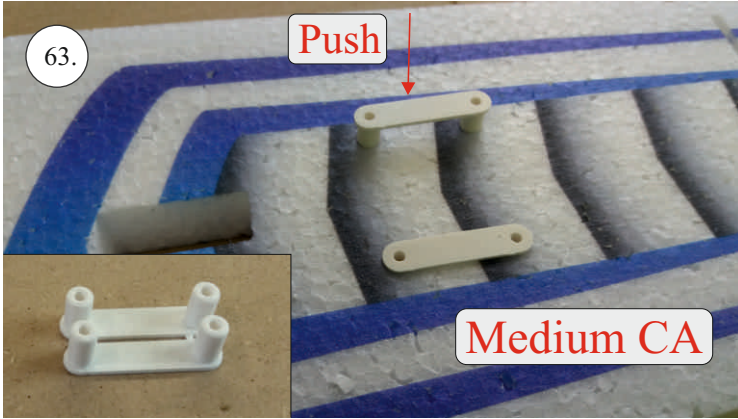

REVOLTO²⁶⁵

V2.0

Šablona k vytisknutí na straně 14.
Template to print on page 14.

We wish you many happy flying hours with the Edge 540 V3

Your RC Factory team.