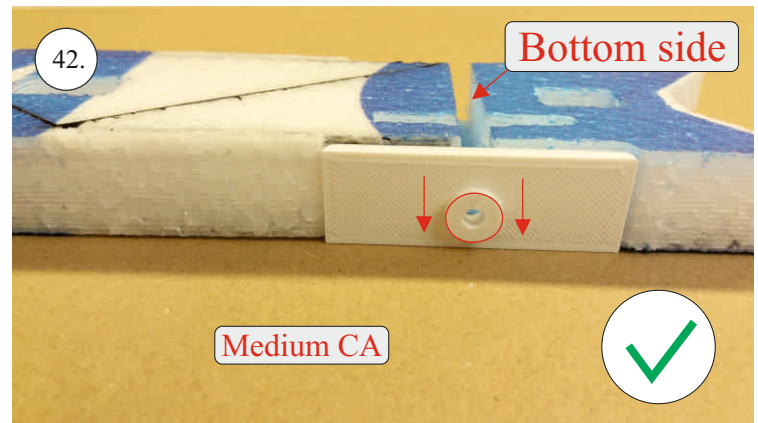

REVOLTO²⁶⁵

V2.0

Šablona k vytisknutí na straně 14.
Template to print on page 14.

We wish you many happy flying hours with the Edge 540 V3

Your RC Factory team.