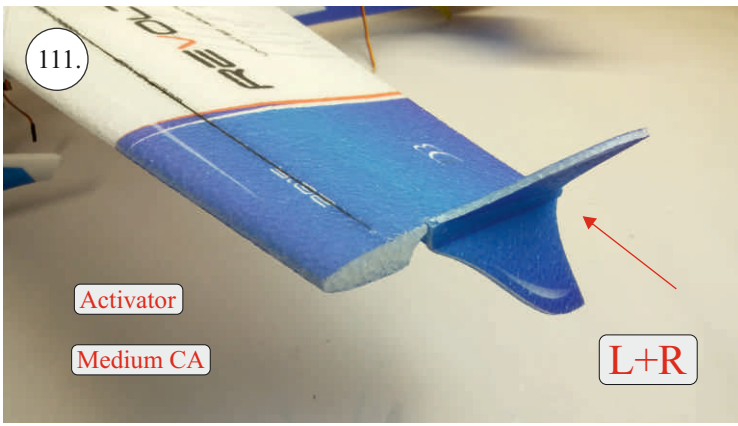

REVOLTO²⁶⁵

V2.0

Šablona k vytisknutí na straně 14.
Template to print on page 14.

We wish you many happy flying hours with the Edge 540 V3

Your RC Factory team.