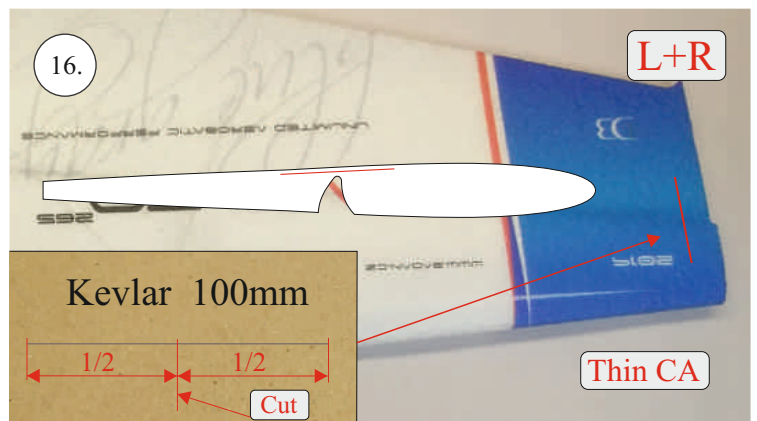

REVOLTO²⁶⁵

V2.0

Šablona k vytisknutí na straně 14.
Template to print on page 14.

We wish you many happy flying hours with the Edge 540 V3

Your RC Factory team.