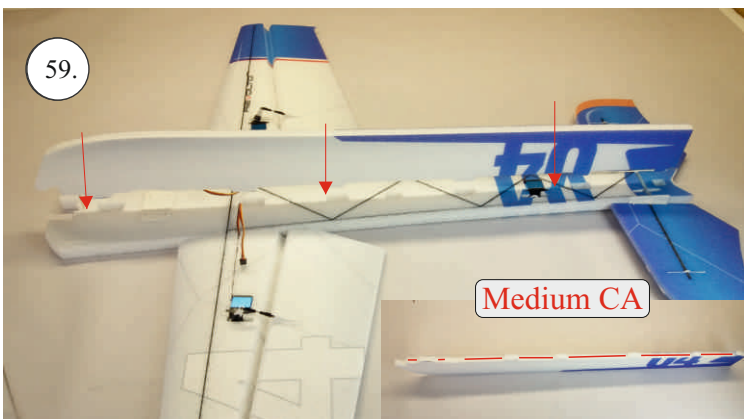

REVOLTO²⁶⁵

V2.0

Šablona k vytisknutí na straně 14.
Template to print on page 14.

We wish you many happy flying hours with the Edge 540 V3

Your RC Factory team.