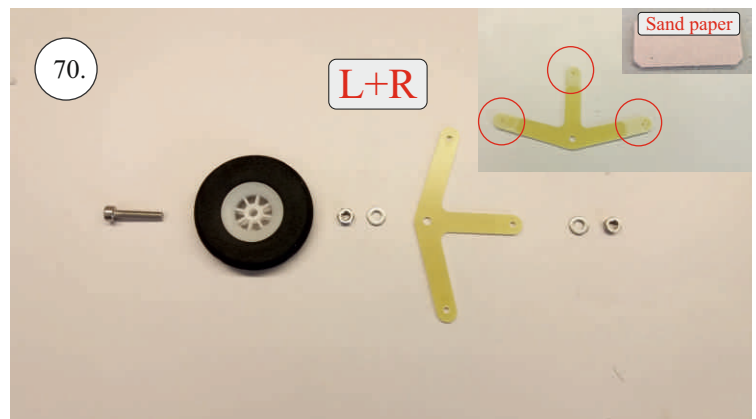

REVOLTO²⁶⁵

V2.0

Šablona k vytisknutí na straně 14.
Template to print on page 14.

We wish you many happy flying hours with the Edge 540 V3

Your RC Factory team.