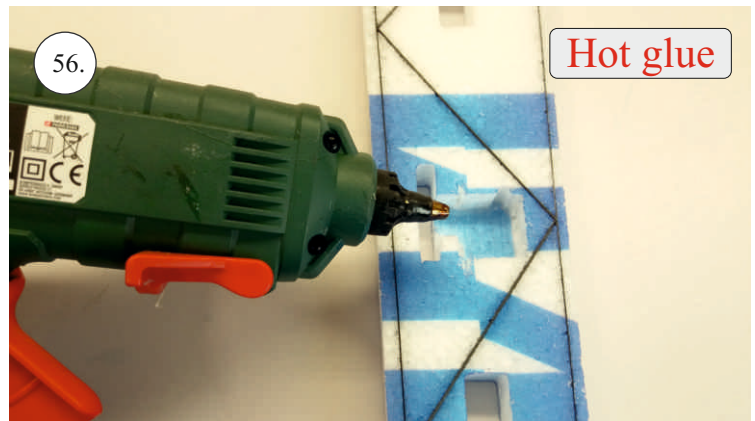

REVOLTO²⁶⁵

V2.0

Šablona k vytisknutí na straně 14.
Template to print on page 14.

We wish you many happy flying hours with the Edge 540 V3

Your RC Factory team.