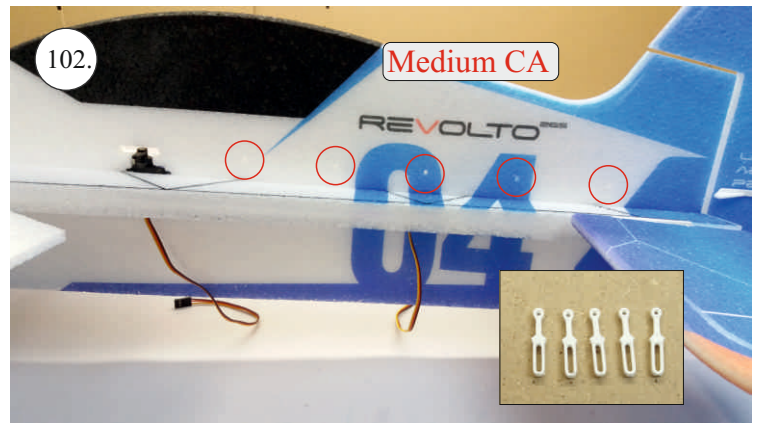

REVOLTO²⁶⁵

V2.0

Šablona k vytisknutí na straně 14.
Template to print on page 14.

We wish you many happy flying hours with the Edge 540 V3

Your RC Factory team.