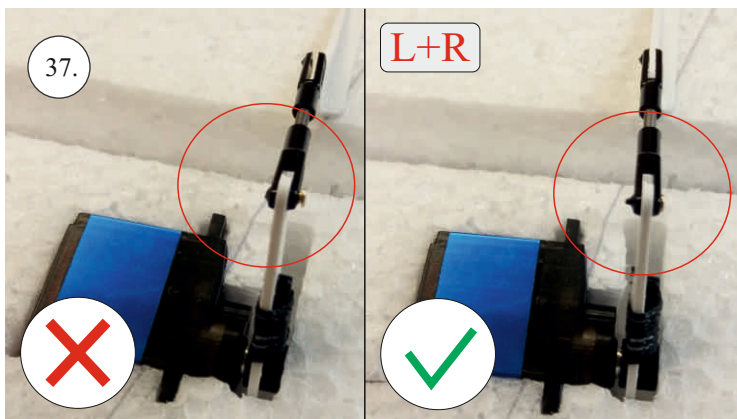

REVOLTO²⁶⁵

V2.0

Šablona k vytisknutí na straně 14.
Template to print on page 14.

We wish you many happy flying hours with the Edge 540 V3

Your RC Factory team.