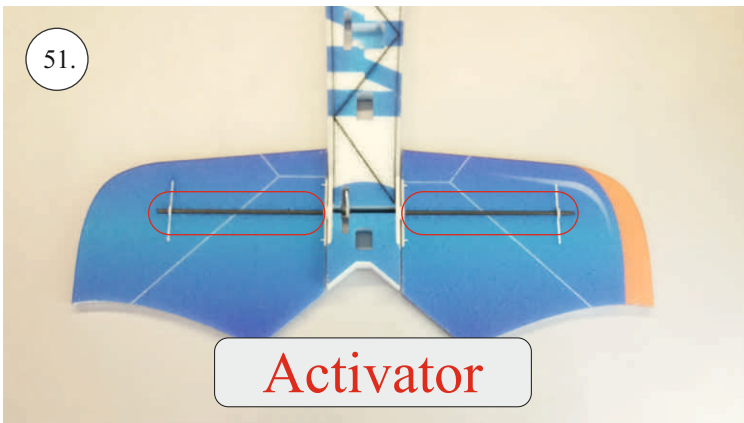

REVOLTO²⁶⁵

V2.0

Šablona k vytisknutí na straně 14.
Template to print on page 14.

We wish you many happy flying hours with the Edge 540 V3

Your RC Factory team.