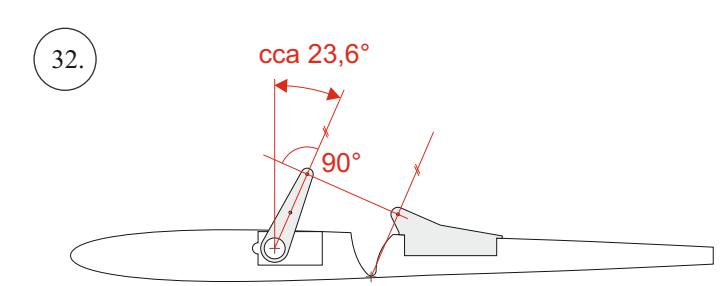

REVOLTO²⁶⁵

V2.0

Šablona k vytisknutí na straně 14.
Template to print on page 14.

We wish you many happy flying hours with the Edge 540 V3

Your RC Factory team.