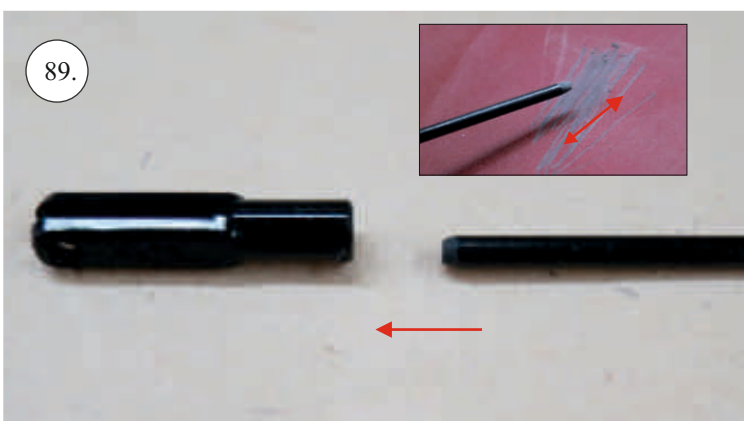

REVOLTO²⁶⁵

V2.0

Šablona k vytisknutí na straně 14.
Template to print on page 14.

We wish you many happy flying hours with the Edge 540 V3

Your RC Factory team.