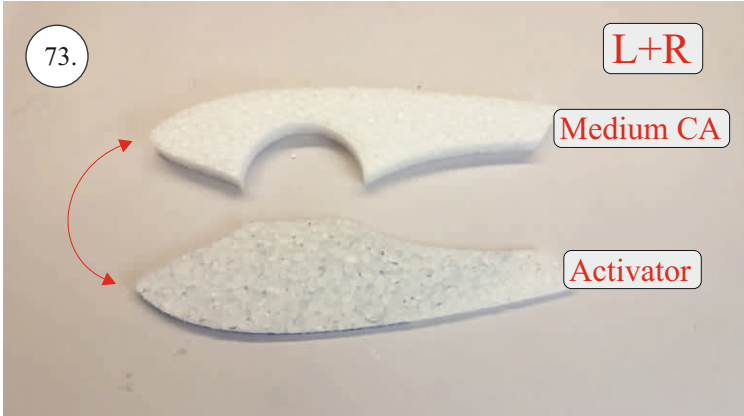

REVOLTO²⁶⁵

V2.0

Šablona k vytisknutí na straně 14.
Template to print on page 14.

We wish you many happy flying hours with the Edge 540 V3

Your RC Factory team.