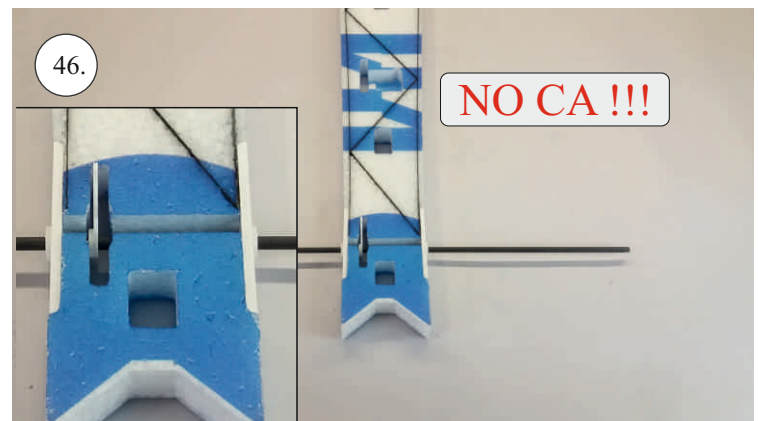

REVOLTO²⁶⁵

V2.0

Šablona k vytisknutí na straně 14.
Template to print on page 14.

We wish you many happy flying hours with the Edge 540 V3

Your RC Factory team.