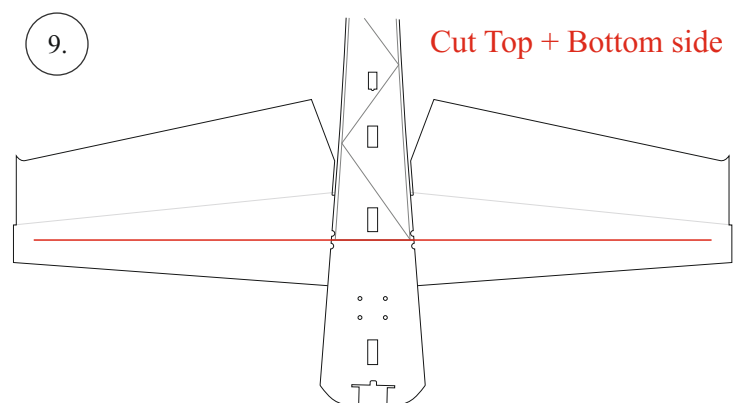

REVOLTO²⁶⁵

V2.0

Šablona k vytisknutí na straně 14.
Template to print on page 14.

We wish you many happy flying hours with the Edge 540 V3

Your RC Factory team.