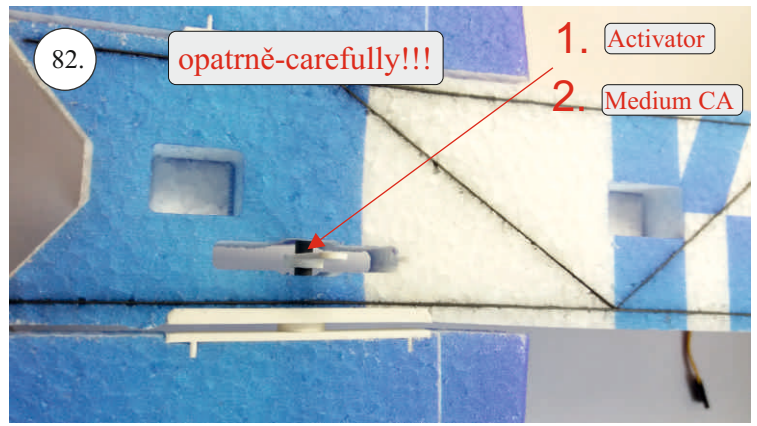

REVOLTO²⁶⁵

V2.0

Šablona k vytisknutí na straně 14.
Template to print on page 14.

We wish you many happy flying hours with the Edge 540 V3

Your RC Factory team.