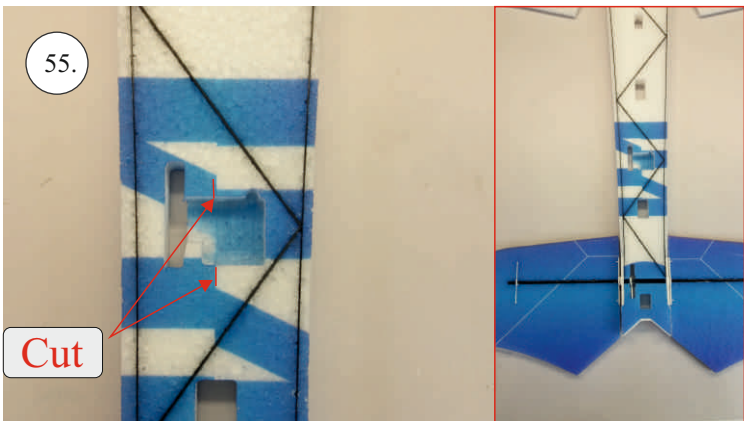

REVOLTO²⁶⁵

V2.0

Šablona k vytisknutí na straně 14.
Template to print on page 14.

We wish you many happy flying hours with the Edge 540 V3

Your RC Factory team.