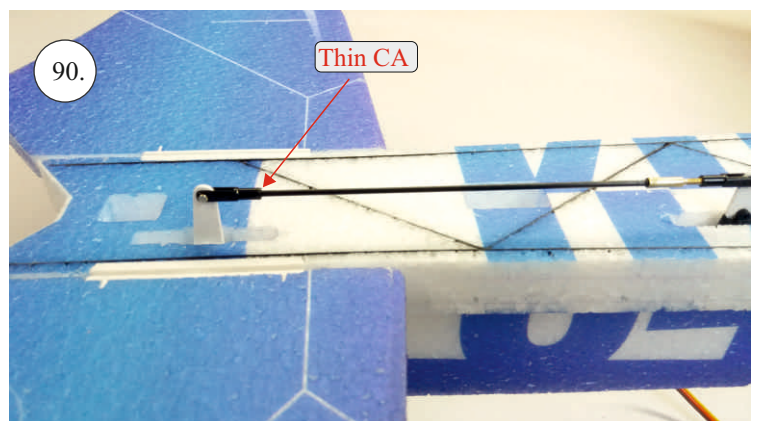

REVOLTO²⁶⁵

V2.0

Šablona k vytisknutí na straně 14.
Template to print on page 14.

We wish you many happy flying hours with the Edge 540 V3

Your RC Factory team.