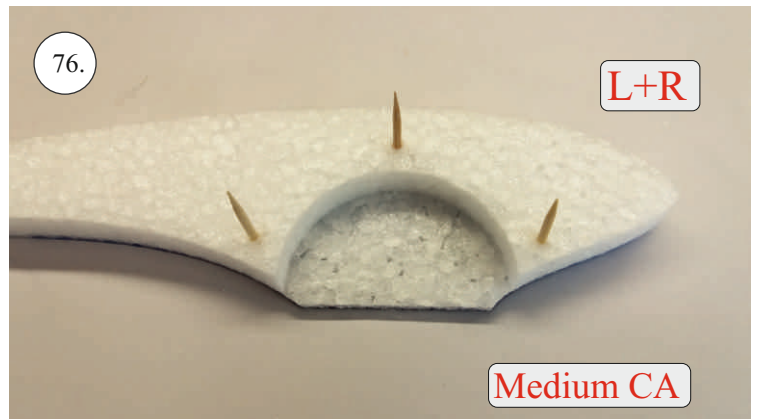

REVOLTO²⁶⁵

V2.0

Šablona k vytisknutí na straně 14.
Template to print on page 14.

We wish you many happy flying hours with the Edge 540 V3

Your RC Factory team.