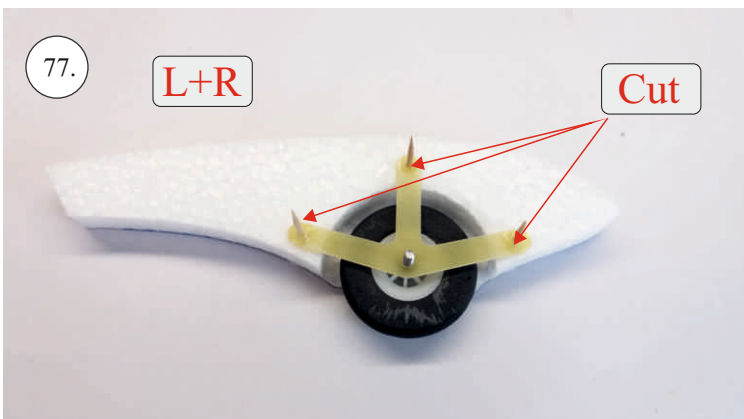

REVOLTO²⁶⁵

V2.0

Šablona k vytisknutí na straně 14.
Template to print on page 14.

We wish you many happy flying hours with the Edge 540 V3

Your RC Factory team.