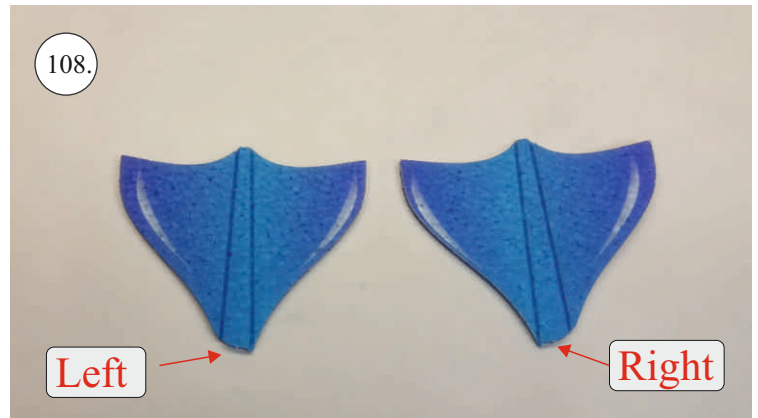

REVOLTO²⁶⁵

V2.0

Šablona k vytisknutí na straně 14.
Template to print on page 14.

We wish you many happy flying hours with the Edge 540 V3

Your RC Factory team.