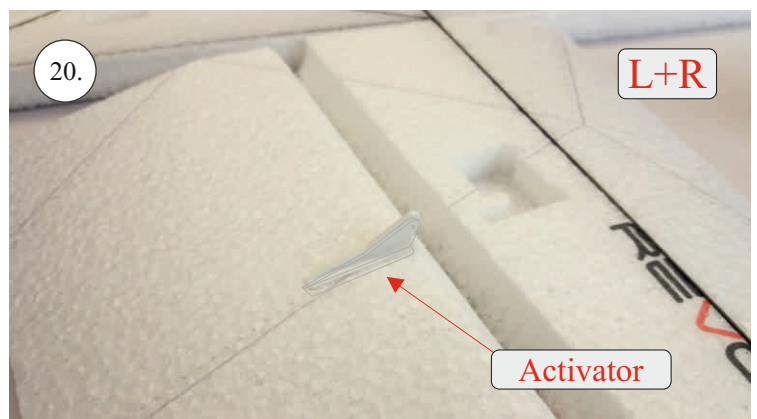

REVOLTO²⁶⁵

V2.0

Šablona k vytisknutí na straně 14.
Template to print on page 14.

We wish you many happy flying hours with the Edge 540 V3

Your RC Factory team.