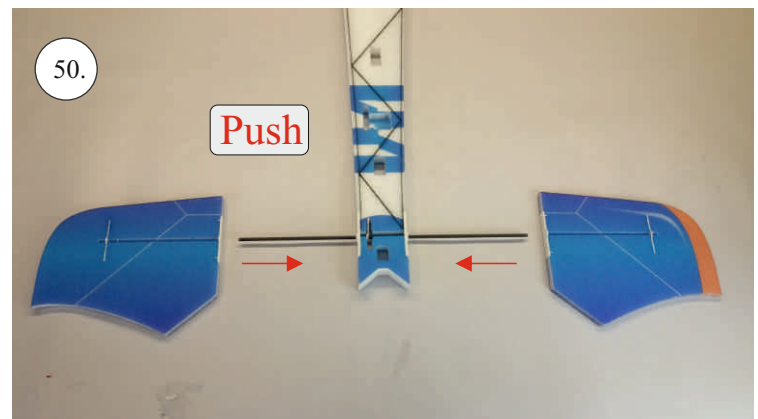

REVOLTO²⁶⁵

V2.0

Šablona k vytisknutí na straně 14.
Template to print on page 14.

We wish you many happy flying hours with the Edge 540 V3

Your RC Factory team.