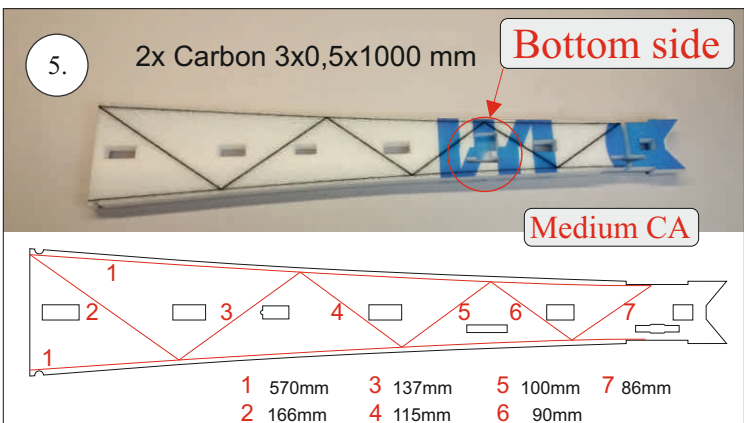

REVOLTO²⁶⁵

V2.0

Šablona k vytisknutí na straně 14.
Template to print on page 14.

We wish you many happy flying hours with the Edge 540 V3

Your RC Factory team.