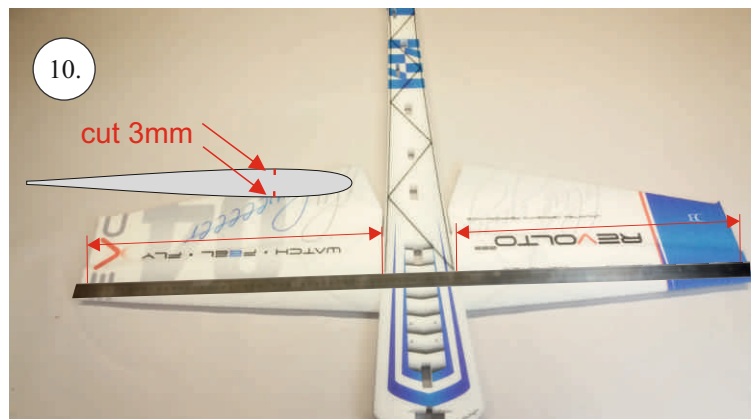

REVOLTO²⁶⁵

V2.0

Šablona k vytisknutí na straně 14.
Template to print on page 14.

We wish you many happy flying hours with the Edge 540 V3

Your RC Factory team.