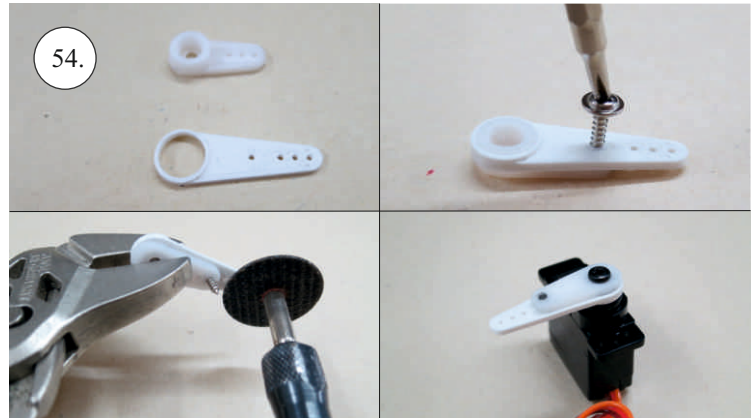

REVOLTO²⁶⁵

V2.0

Šablona k vytisknutí na straně 14.
Template to print on page 14.

We wish you many happy flying hours with the Edge 540 V3

Your RC Factory team.