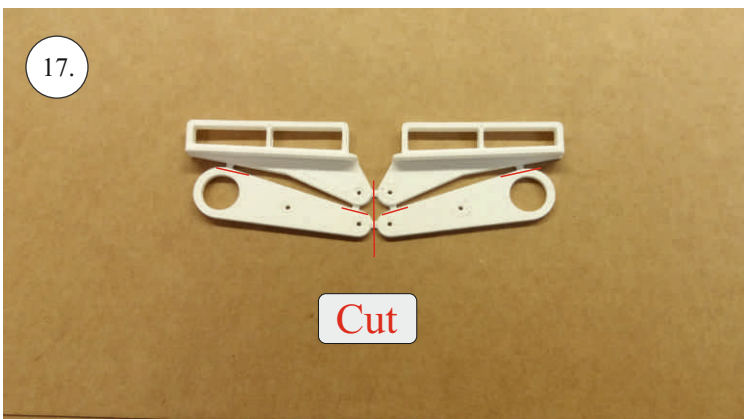

REVOLTO²⁶⁵

V2.0

Šablona k vytisknutí na straně 14.
Template to print on page 14.

We wish you many happy flying hours with the Edge 540 V3

Your RC Factory team.