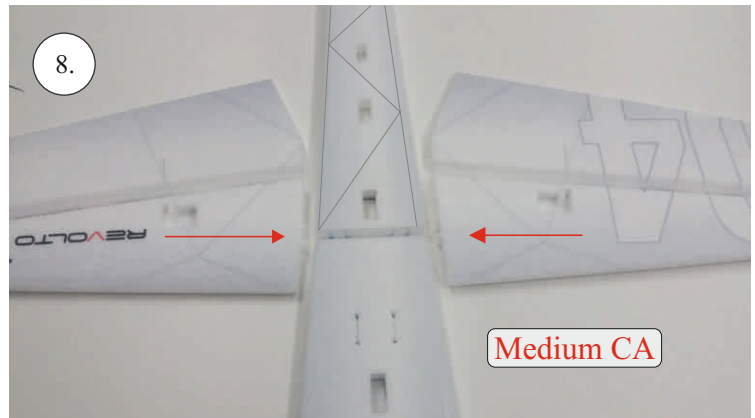

REVOLTO²⁶⁵

V2.0

Šablona k vytisknutí na straně 14.
Template to print on page 14.

We wish you many happy flying hours with the Edge 540 V3

Your RC Factory team.