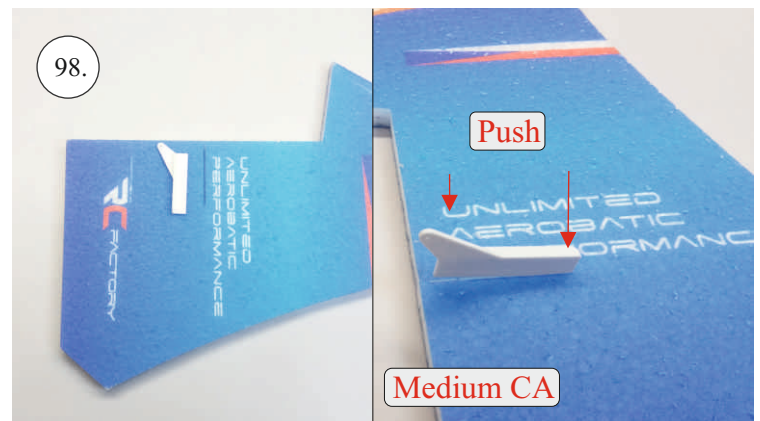

REVOLTO²⁶⁵

V2.0

Šablona k vytisknutí na straně 14.
Template to print on page 14.

We wish you many happy flying hours with the Edge 540 V3

Your RC Factory team.