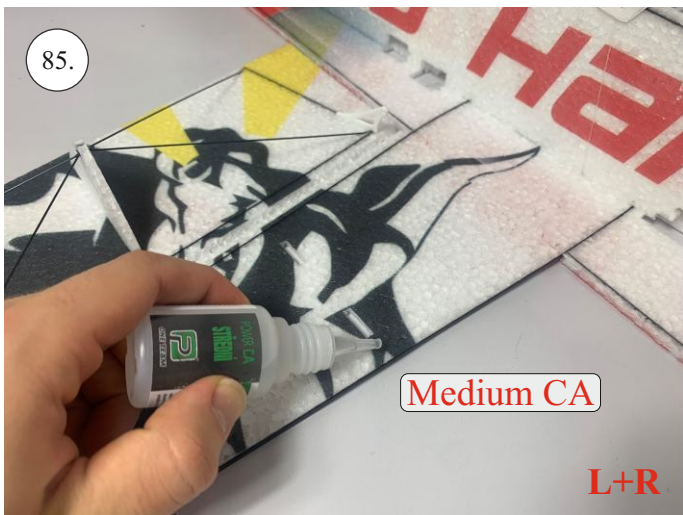

SUPER EXTRA

SUPERLITE

169.

Medium CA

170.

Medium CA

171.

Activator