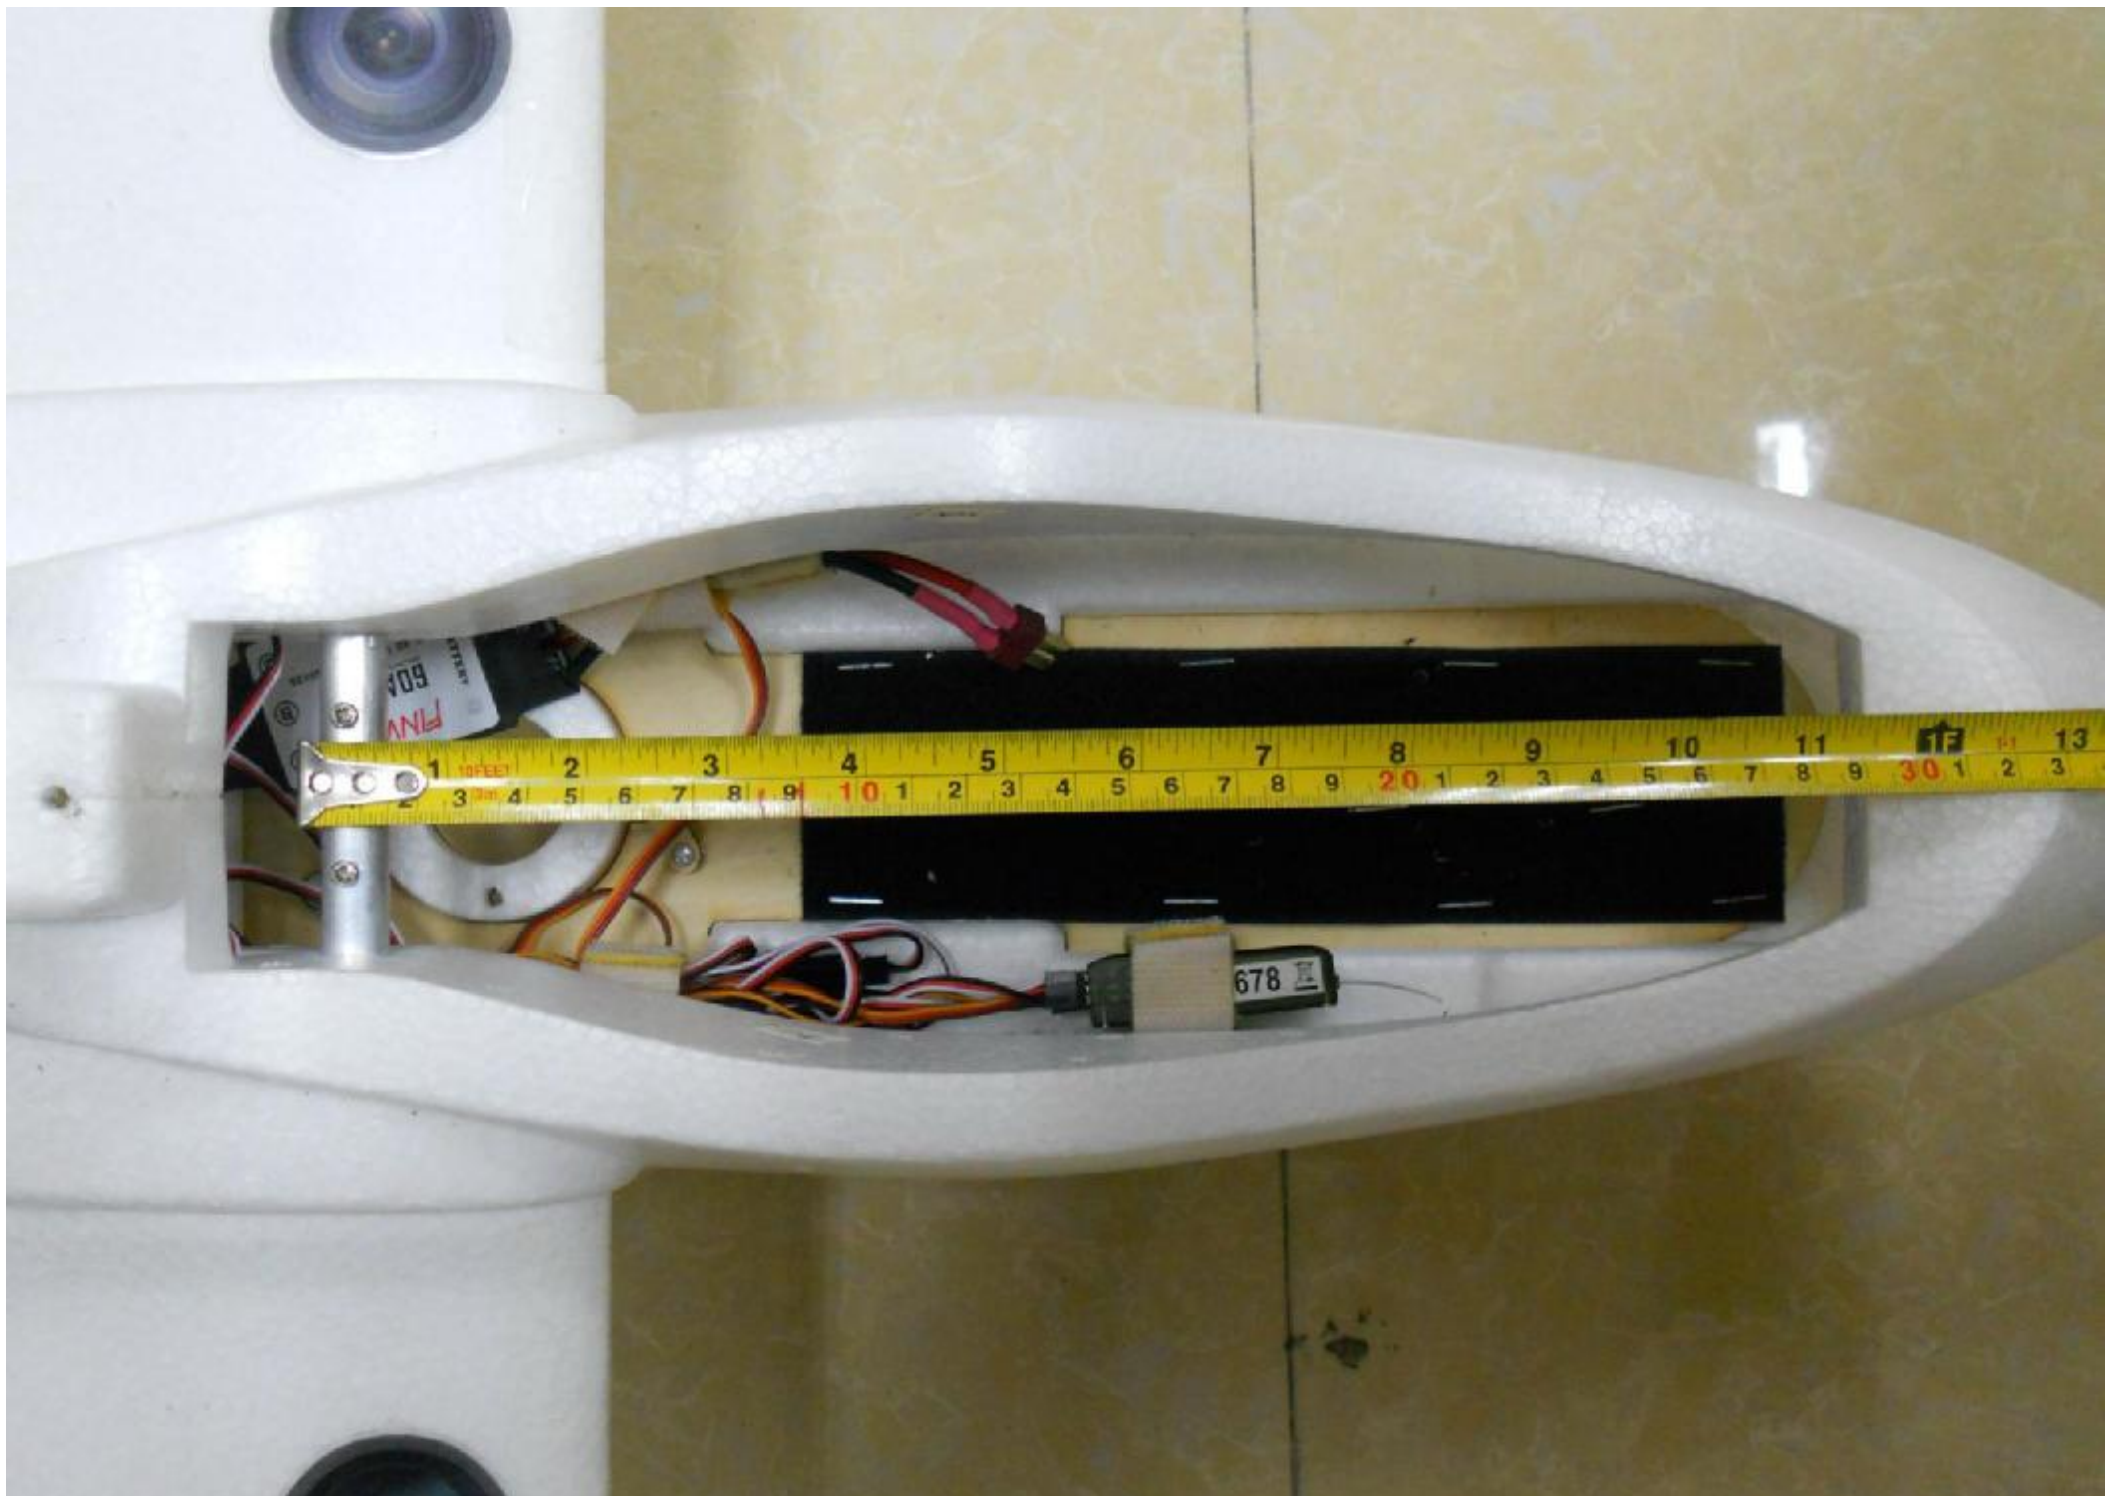

FINWINGHOBBY

FINWINGHOBBY

FINWINGHOBBY

FINWINGHOBBY

Downward Facing Air-Mapping Camera

UNIVERSEYE PENGUIN SCHEMATIC-V2

2 Canopy Features:
glass-like transparency & high strength material