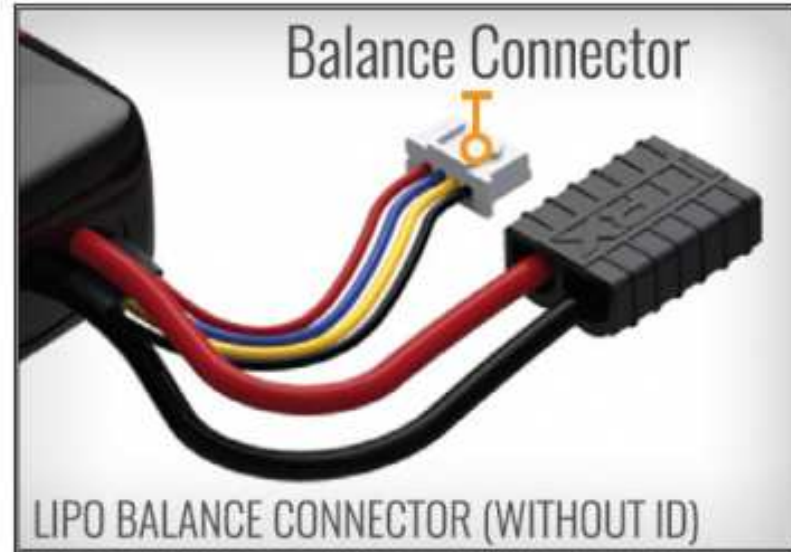

#2971

EZ-PEAK LIVE

12 AMP
NIMH/LIPO FAST CHARGER

Bluetooth
ENABLED FEATURES

#2890X
(SOLD SEPARATELY)

ONE CONNECTION DOES IT ALL!

TRAXXAS EZ-Peak LIVE

HIGH OUTPUT
12-AMP

ADVANCED PEAK DETECTION WITH iD

CHARGE STATUS

STORE FAST BALANCE LIPO CHARGE

LIPO NIMH BATTERY TYPE

iD

LIVE

START/STOP
PRESS AND HOLD
TO START

The image shows the front panel of a blue Traxxas EZ-Peak LIVE 12-amp charger. The panel is black with red and white accents. At the top, the Traxxas logo is in red and white, followed by 'EZ-Peak' in large white letters with a blue outline, and 'LIVE' in blue with a white outline. To the right of 'LIVE' is a 'HIGH OUTPUT 12-AMP' badge. Below the main title is the text 'ADVANCED PEAK DETECTION WITH iD'. The central control panel features a 'CHARGE STATUS' display with a vertical bar of green and yellow LEDs. To the left of this display are four buttons: 'STORE', 'FAST', 'BALANCE', and 'LIPO CHARGE', each with a small green LED indicator. Below these are two more buttons: 'LIPO' and 'NIMH', and a 'BATTERY TYPE' selector with a red indicator. To the right of the 'CHARGE STATUS' display is a large 'iD' logo. At the bottom center is a 'LIVE' logo, and at the bottom right is a 'START/STOP' button with the instruction 'PRESS AND HOLD TO START'.

TRAXXAS

iD

EZ-PEAK

LIVE

iD
Auto Battery
Identification

12 AMP
NiMH/LiPo FAST CHARGER

 **Bluetooth®**
ENABLED FEATURES

MENU