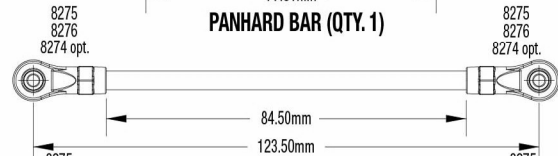

TRX4[®]

Front Assembly

See Parts List for a complete listing of optional accessories.

Specifications on this page are subject to change without notice. Every attempt has been made to ensure the accuracy of this drawing; however, Traxxas cannot be held responsible for typographical or other errors.

REV 190227-R09

Link Dimensions

For standard hollow ball replacement, use part #5349.

Modular Assembly

See Parts List for a complete listing of optional accessories.

Shock Assembly