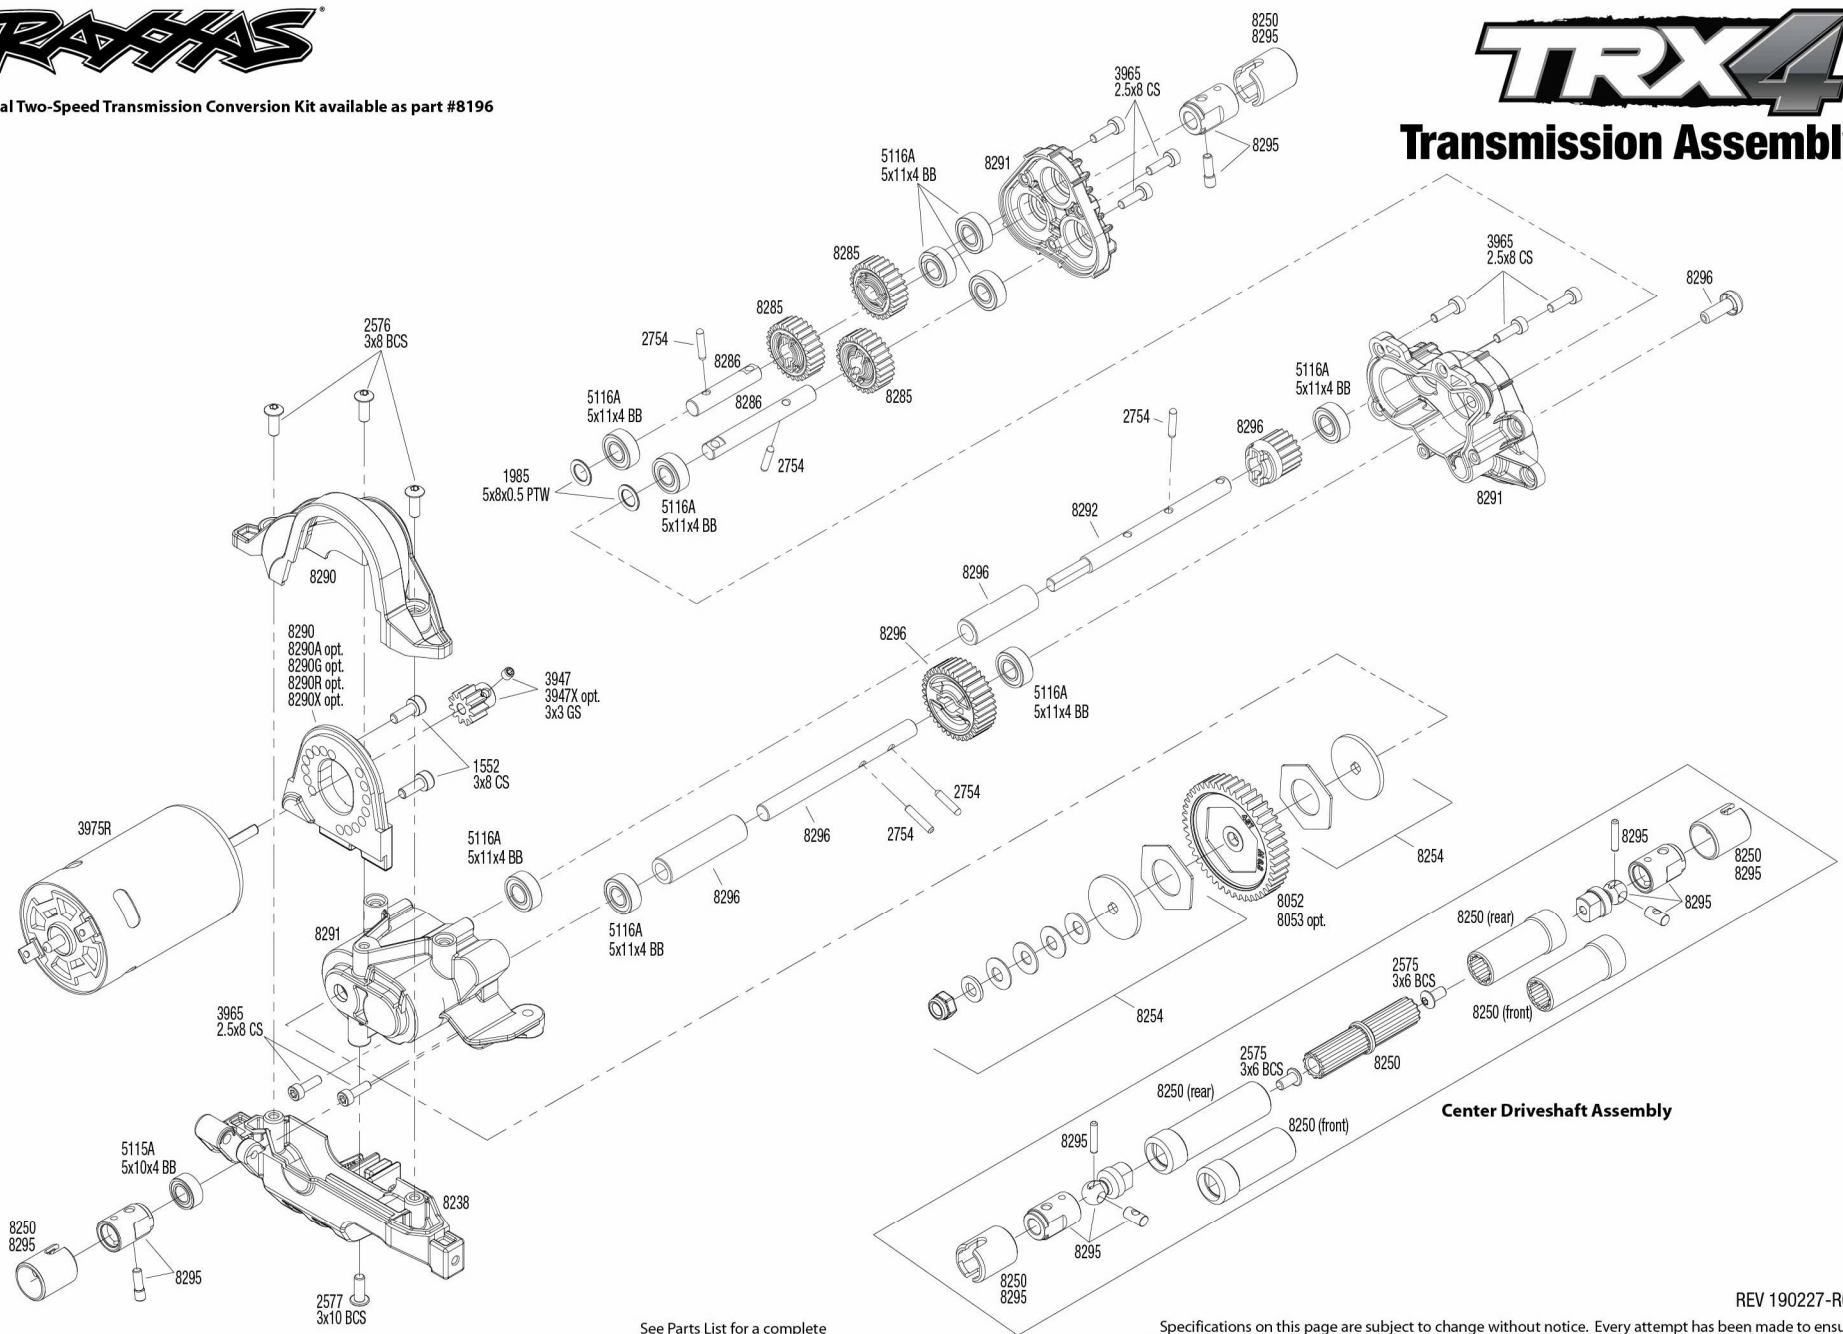

Transmission Assembly

Center Driveshaft Assembly

See Parts List for a complete listing of optional accessories.

Specifications on this page are subject to change without notice. Every attempt has been made to ensure the accuracy of this drawing; however, Traxxas cannot be held responsible for typographical or other errors.

REV 190227-R09

Link Dimensions

For standard hollow ball replacement, use part #5349.

Modular Assembly

See Parts List for a complete listing of optional accessories.

Shock Assembly