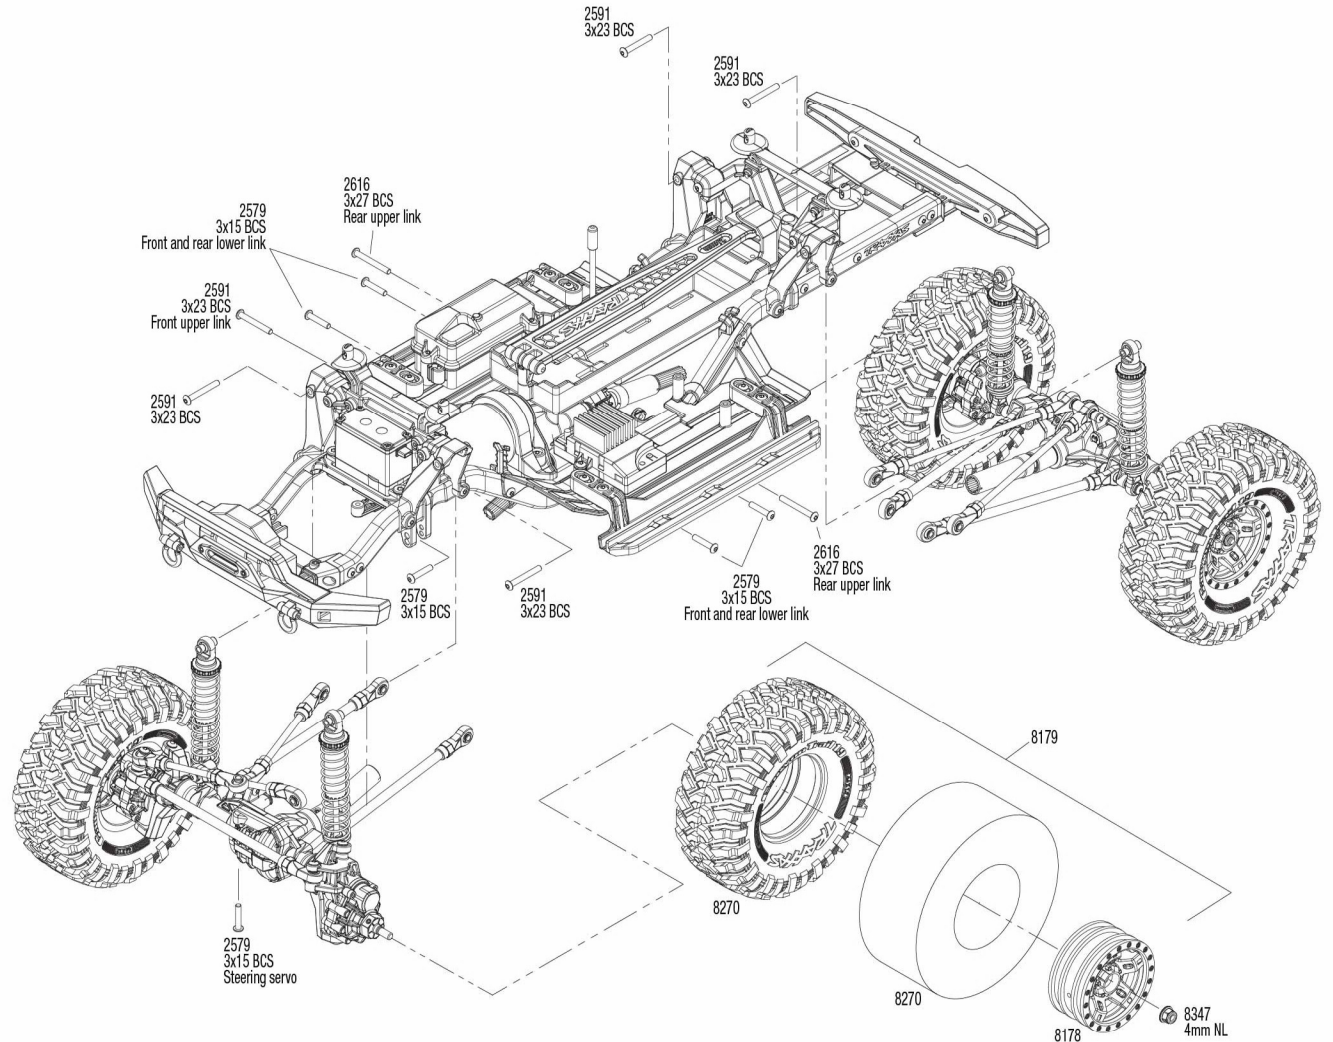

Transmission Assembly

Center Driveshaft Assembly

See Parts List for a complete listing of optional accessories.

Specifications on this page are subject to change without notice. Every attempt has been made to ensure the accuracy of this drawing; however, Traxxas cannot be held responsible for typographical or other errors.

TRX4[®]

Front Assembly

See Parts List for a complete listing of optional accessories.

Specifications on this page are subject to change without notice. Every attempt has been made to ensure the accuracy of this drawing; however, Traxxas cannot be held responsible for typographical or other errors.

REV 190227-R09

Link Dimensions

For standard hollow ball replacement, use part #5349.

Modular Assembly

See Parts List for a complete listing of optional accessories.

Shock Assembly