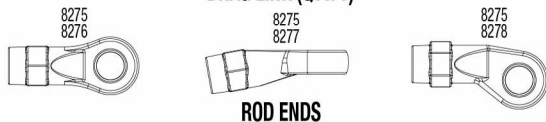

TRX4[®]

Front Assembly

See Parts List for a complete listing of optional accessories.

Specifications on this page are subject to change without notice. Every attempt has been made to ensure the accuracy of this drawing; however, Traxxas cannot be held responsible for typographical or other errors.

REV 190227-R09

Link Dimensions

For standard hollow ball replacement, use part #5349.

Modular Assembly

See Parts List for a complete listing of optional accessories.

Shock Assembly