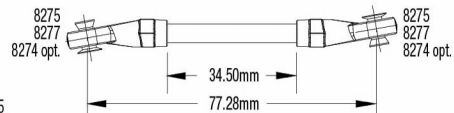

TRX4[®]

Front Assembly

See Parts List for a complete listing of optional accessories.

Specifications on this page are subject to change without notice. Every attempt has been made to ensure the accuracy of this drawing; however, Traxxas cannot be held responsible for typographical or other errors.

REV 190227-R09

Link Dimensions

For standard hollow ball replacement, use part #5349.

Modular Assembly

See Parts List for a complete listing of optional accessories.

Shock Assembly