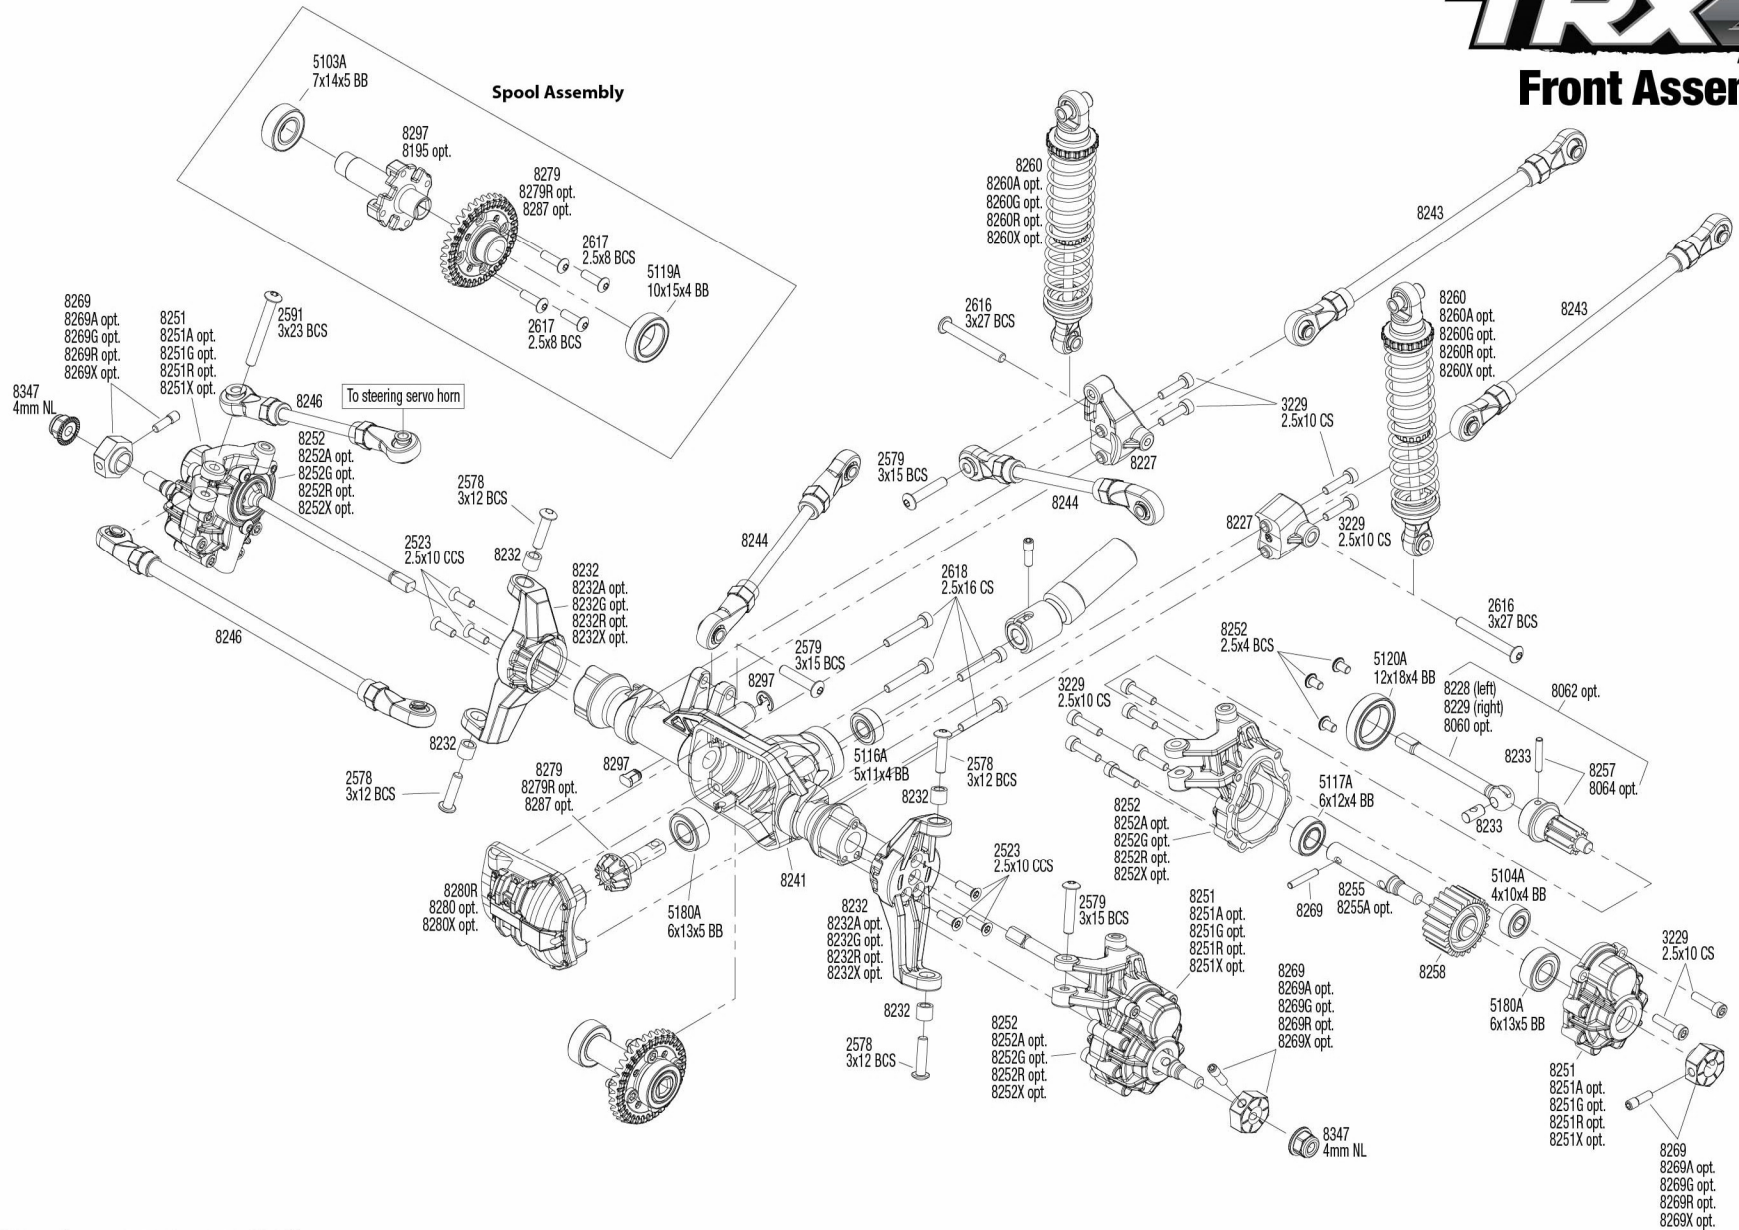

Transmission Assembly

Center Driveshaft Assembly

See Parts List for a complete listing of optional accessories.

Specifications on this page are subject to change without notice. Every attempt has been made to ensure the accuracy of this drawing; however, Traxxas cannot be held responsible for typographical or other errors.

See Parts List for a complete listing of optional accessories.

Specifications on this page are subject to change without notice. Every attempt has been made to ensure the accuracy of this drawing; however, Traxxas cannot be held responsible for typographical or other errors.

TRX4[®]

Front Assembly

See Parts List for a complete listing of optional accessories.

Specifications on this page are subject to change without notice. Every attempt has been made to ensure the accuracy of this drawing; however, Traxxas cannot be held responsible for typographical or other errors.

REV 190227-R09

Link Dimensions

For standard hollow ball replacement, use part #5349.

Modular Assembly

See Parts List for a complete listing of optional accessories.

Shock Assembly