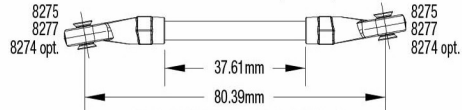

TRX4[®]

Front Assembly

See Parts List for a complete listing of optional accessories.

Specifications on this page are subject to change without notice. Every attempt has been made to ensure the accuracy of this drawing; however, Traxxas cannot be held responsible for typographical or other errors.

REV 190227-R09

Link Dimensions

For standard hollow ball replacement, use part #5349.

Modular Assembly

See Parts List for a complete listing of optional accessories.

Shock Assembly