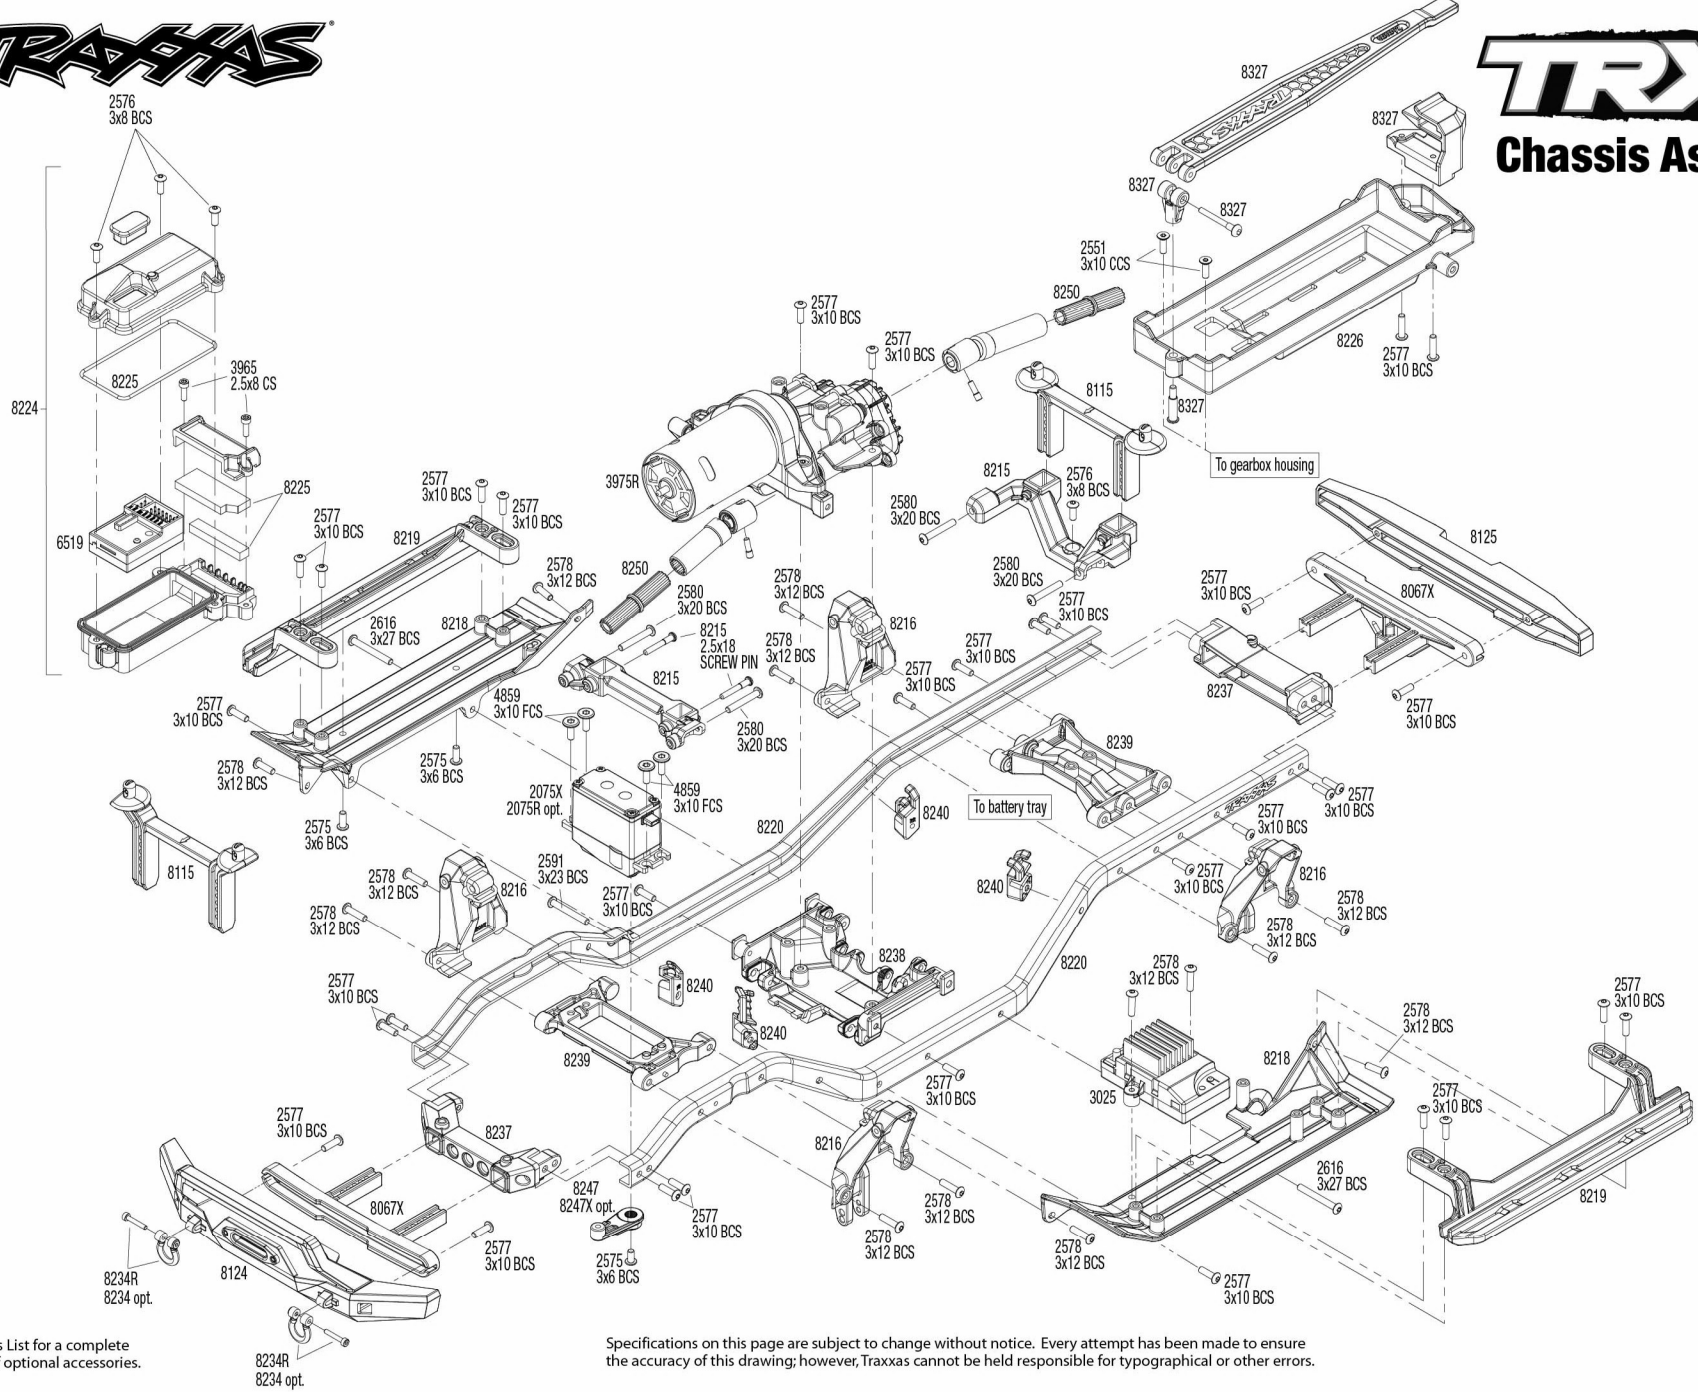

Transmission Assembly

Center Driveshaft Assembly

See Parts List for a complete listing of optional accessories.

Specifications on this page are subject to change without notice. Every attempt has been made to ensure the accuracy of this drawing; however, Traxxas cannot be held responsible for typographical or other errors.

TRX4[®]

Front Assembly

See Parts List for a complete listing of optional accessories.

Specifications on this page are subject to change without notice. Every attempt has been made to ensure the accuracy of this drawing; however, Traxxas cannot be held responsible for typographical or other errors.

REV 190227-R09

Link Dimensions

For standard hollow ball replacement, use part #5349.

Modular Assembly

See Parts List for a complete listing of optional accessories.

Shock Assembly