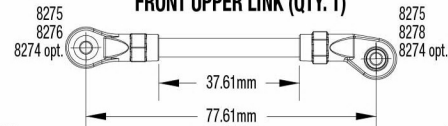

TRX4[®]

Front Assembly

See Parts List for a complete listing of optional accessories.

Specifications on this page are subject to change without notice. Every attempt has been made to ensure the accuracy of this drawing; however, Traxxas cannot be held responsible for typographical or other errors.

REV 190227-R09

Link Dimensions

For standard hollow ball replacement, use part #5349.

Modular Assembly

See Parts List for a complete listing of optional accessories.

Shock Assembly