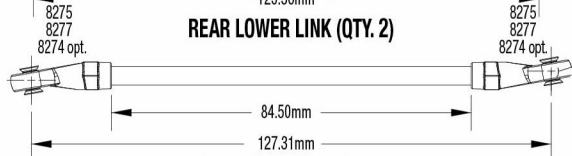

TRX4[®]

Front Assembly

See Parts List for a complete listing of optional accessories.

Specifications on this page are subject to change without notice. Every attempt has been made to ensure the accuracy of this drawing; however, Traxxas cannot be held responsible for typographical or other errors.

REV 190227-R09

Link Dimensions

For standard hollow ball replacement, use part #5349.

Modular Assembly

See Parts List for a complete listing of optional accessories.

Shock Assembly