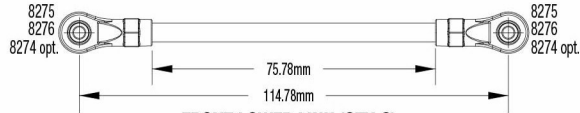

TRX4[®]

Front Assembly

See Parts List for a complete listing of optional accessories.

Specifications on this page are subject to change without notice. Every attempt has been made to ensure the accuracy of this drawing; however, Traxxas cannot be held responsible for typographical or other errors.

REV 190227-R09

Link Dimensions

For standard hollow ball replacement, use part #5349.

Modular Assembly

See Parts List for a complete listing of optional accessories.

Shock Assembly